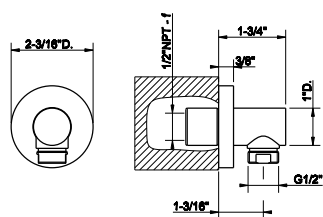

39369

Wall elbow
• 1/2" connections

031 Chrome	207
149 Finox Brushed Nickel	280
299 Matte Black	280