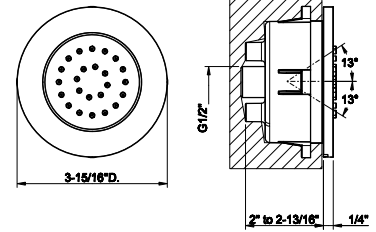

32985+32982