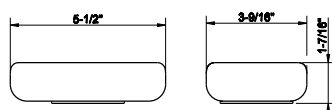

38014

Wall-mounted liquid soap dispenser - black

031	Chrome	672	099	Black XL	908
123	Copper GHRC	807			
124	Black Metal GHRC	807			
125	Copper Brushed GHRC	874			
126	Black Metal Br. GHRC	874			
079	White CN	908			

38019

Wall-mounted brush holder, white

031	Chrome	640	099	Black XL	865
123	Copper GHRC	769			
124	Black Metal GHRC	769			
125	Copper Brushed GHRC	832			
126	Black Metal Br. GHRC	832			
079	White CN	865			

38020

Wall-mounted brush holder, black

031	Chrome	640	099	Black XL	865
123	Copper GHRC	769			
124	Black Metal GHRC	769			
125	Copper Brushed GHRC	832			
126	Black Metal Br. GHRC	832			
079	White CN	865			

38025

Standing soap holder, white

031	Chrome	193			

38026

Standing soap holder, black

031	Chrome	193