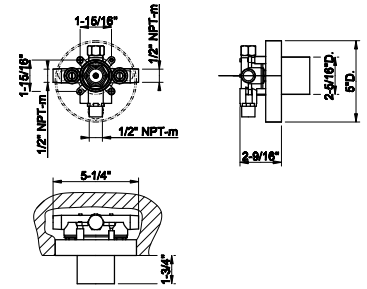

09272+66172