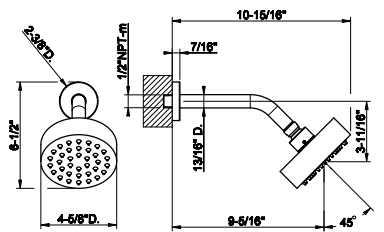

031 Chrome	1.529	707 Black Metal Br. PVD	2.416
149 Finox Brushed Nickel	2.065	735 Warm Bronze PVD	2.264
187 Aged Bronze	2.416	726 Warm Bronze Br. PVD	2.416
713 Antique Brass	2.416	710 Brass PVD	2.264
030 Copper PVD	2.264	727 Brass Brushed PVD	2.416
706 Black Metal PVD	2.264	720 Nickel PVD	2.264
708 Copper Brushed PVD	2.416	299 Matte Black	2.065