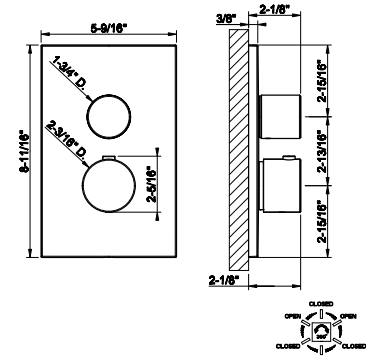

73537

TRIM PARTS ONLY External parts for three ways diverter thermostatic and volume control. RIGATO

- Single backplate
- Vertical application
- Requires in-wall rough valve 09279

031 Chrome	1.552	735 Warm Bronze PVD	2.297
149 Finox Brushed Nickel	2.095	726 Warm Bronze Br. PVD	2.454
187 Aged Bronze	2.454	710 Brass PVD	2.297
713 Antique Brass	2.454	727 Brass Brushed PVD	2.454
030 Copper PVD	2.297	720 Nickel PVD	2.297
706 Black Metal PVD	2.297	299 Matte Black	2.095
708 Copper Brushed PVD	2.454	845 Dark Bronze	2.454
707 Black Metal Br. PVD	2.454