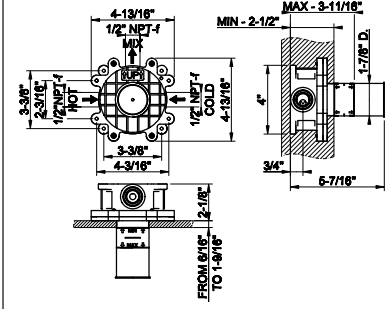

54055

Wall-mounted Basin/bath mixer rough valve. One exit

239	Steel Brushed	489

70599

TRIM PARTS ONLY Wall-mounted washbasin mixer control RIGATO

- 1/2" connections
- Drain not included - See DRAINS section
- Requires in-wallrough valve 54055

031	Chrome	476	726	Warm Bronze Br. PVD	754
149	Finox Brushed Nickel	644	710	Brass PVD	707
706	Black Metal PVD	707	727	Brass Brushed PVD	754
708	Copper Brushed PVD	754	299	Matte Black	644
707	Black Metal Br. PVD	754	845	Dark Bronze	754
735	Warm Bronze PVD	707			

54055+70599