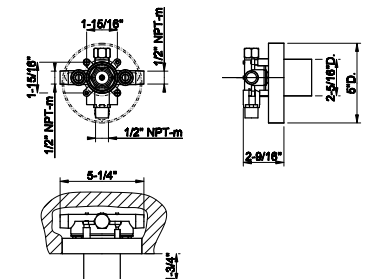

09272+73572