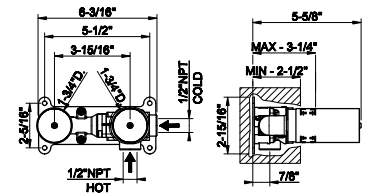

54197

Wall-mounted washbasin mixer rough valve
• Drain not included - See DRAINS section

239 Steel Brushed	703

54197+58088