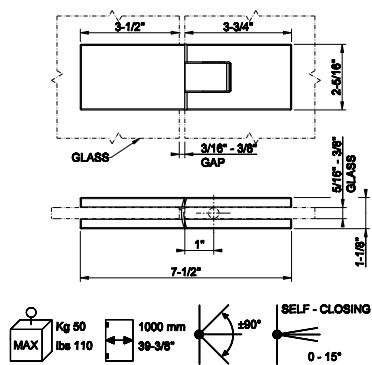

67503

Glass-Glass self-centering hinge. RIGATO. If the door exceeds 110 lbs or 39-3/8" width, the use of 3 hinges is recommended.

- For 5/16" to 3/8" (8-10mm) glass
- 7-1/2" W x 2-5/16"H
- Self-centering from 15°
- Up to 110-lb or 39-3/8"W door with 2 hinges
- Opens 90° in each direction

031 Chrome	1.217	726 Warm Bronze Br. PVD	1.923
149 Finox Brushed Nickel	1.643	710 Brass PVD	1.801
187 Aged Bronze	1.923	727 Brass Brushed PVD	1.923
713 Antique Brass	1.923	246 Gold PVD	2.045
030 Copper PVD	1.801	147 Chrome Brushed	1.643
706 Black Metal PVD	1.801	720 Nickel PVD	1.801
708 Copper Brushed PVD	1.923	716 Gold Brushed PVD	2.045
707 Black Metal Br. PVD	1.923	299 Matte Black	1.643
735 Warm Bronze PVD	1.801	845 Dark Bronze	1.923