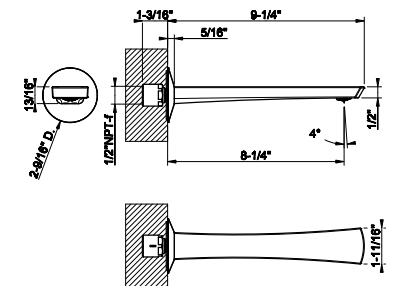

72102

Wall-mounted washbasin spout only
• Connection 1/2" NPT-F
• Spout projection 8-1/4"
• Requires mixer control
• Drain not included - See DRAINS section
• Max flow rate 1.2 GPM

031	Chrome	652	726	Warm Bronze Br. PVD	1.032
149	Finox Brushed Nickel	880	710	Brass PVD	964
187	Aged Bronze	1.032	727	Brass Brushed PVD	1.032
713	Antique Brass	1.032	246	Gold PVD	1.095
030	Copper PVD	964	720	Nickel PVD	964
706	Black Metal PVD	964	716	Gold Brushed PVD	1.095
708	Copper Brushed PVD	1.032	299	Matte Black	880
707	Black Metal Br. PVD	1.032	845	Dark Bronze	1.032
735	Warm Bronze PVD	964