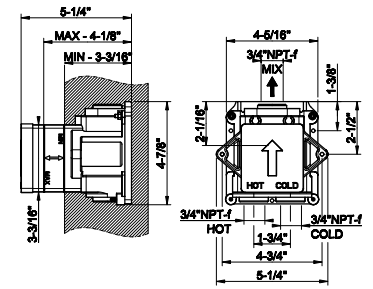

39681+54554