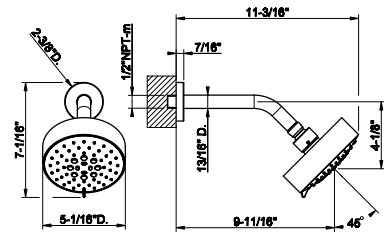

031 Chrome	1.835	707 Black Metal Br. PVD	2.899
149 Finox Brushed Nickel	2.478	735 Warm Bronze PVD	2.716
187 Aged Bronze	2.899	726 Warm Bronze Br. PVD	2.899
713 Antique Brass	2.899	710 Brass PVD	2.716
030 Copper PVD	2.716	727 Brass Brushed PVD	2.899
706 Black Metal PVD	2.716	720 Nickel PVD	2.716
708 Copper Brushed PVD	2.899	299 Matte Black	2.478