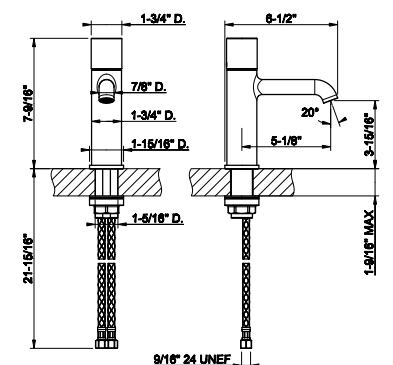

70102

Single lever washbasin mixer without pop-up assembly. INTRECCIO

- Spout projection 5-1/8"
- Height 7-1/2"
- Drain not included – see DRAINS section
- Max flow rate 1.2 GPM
- Flexible hoses with 9/16" – 24 UNEF connections.

031 Chrome	835	726 Warm Bronze Br. PVD	1.319
149 Finox Brushed Nickel	1.128	710 Brass PVD	1.237
706 Black Metal PVD	1.237	727 Brass Brushed PVD	1.319
708 Copper Brushed PVD	1.319	299 Matte Black	1.128
707 Black Metal Br. PVD	1.319	845 Dark Bronze	1.319
735 Warm Bronze PVD	1.237