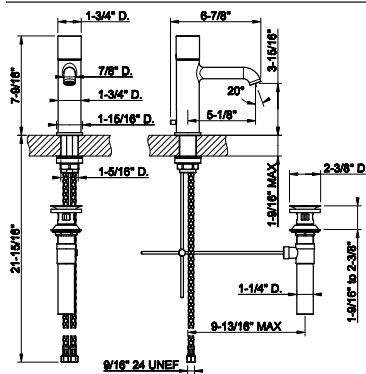

70501

Single lever washbasin mixer with pop-up assembly. RIGATO

- Spout projection 5-1/8"
- Height 7-1/2"
- 1-1/4" D. pop-up drain and flexible hoses with 9/16" – 24 UNEF connections.
- Max flow rate 1.2 GPM

031 Chrome	911	726 Warm Bronze Br. PVD	1.441
149 Finox Brushed Nickel	1.230	710 Brass PVD	1.350
706 Black Metal PVD	1.350	727 Brass Brushed PVD	1.441
708 Copper Brushed PVD	1.441	299 Matte Black	1.230
707 Black Metal Br. PVD	1.441	845 Dark Bronze	1.441
735 Warm Bronze PVD	1.350