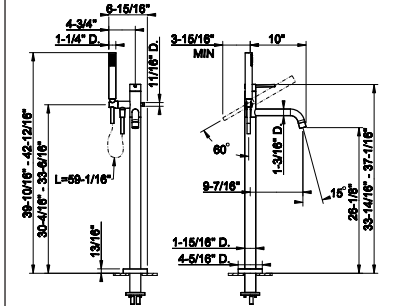

38379

Floor-mounted tub filler in-floor rough valve

031 Chrome	736

38379+24943

24943

TRIM PARTS ONLY Floor-mounted tub filler

- Handshower
- 59" flex hose
- Diverter
- Requires in-floor rough valve 38379
- Spout projection 9-7/16"
- Handshower max flow rate 1.75 GPM
- Spout max flow rate 6 GPM at 60 PSI

031 Chrome	2.963
149 Finox Brushed Nickel	4.000
299 Matte Black	4.000

18637

Three-hole roman tub set

- Diverter in the spout.
- Spout projection 7-3/8"
- Height 10-11/16"
- 59" flexible hose and pull-out antilimestone handshower.
- Handshower Max flow rate 1.75 GPM
- Spout: mixed flow rate 5 GPM at 60 PSI

031 Chrome	1.314
149 Finox Brushed Nickel	1.774
299 Matte Black	1.774

38785

Wall mounted Bath spout only

- 1/2' connections with separate control (not included)
- Spout projection 6-5/8"
- Drain not included - See DRAINS section
- Requires mixer control 18643
- Flow rate 6.4 GPM at 60 PSI

031 Chrome	376
149 Finox Brushed Nickel	508
299 Matte Black	508