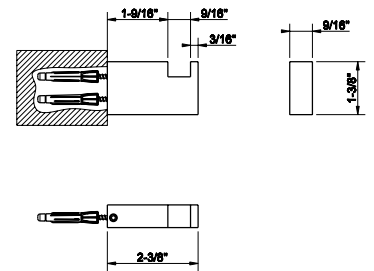

20921

Wall-mounted garment hook

031 Chrome	251	720 Nickel PVD	371
149 Finox Brushed Nickel	339	099 Black XL	339
030 Copper PVD	371		
706 Black Metal PVD	371		
708 Copper Brushed PVD	397		
707 Black Metal Br. PVD	397