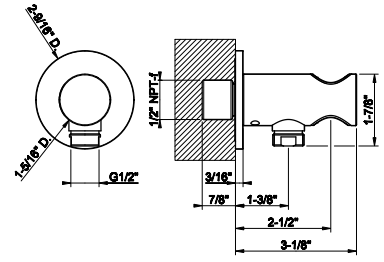

63461

Wall elbow with built in water intake and fixed hook
• 1/2" connection

031 Chrome	397 735	Warm Bronze PVD	588
149 Finox Brushed Nickel	536 726	Warm Bronze Br. PVD	628
187 Aged Bronze	628 710	Brass PVD	588
713 Antique Brass	628 727	Brass Brushed PVD	628
030 Copper PVD	588 720	Nickel PVD	588
706 Black Metal PVD	588 299	Matte Black	536
708 Copper Brushed PVD	628 845	Dark Bronze	628
707 Black Metal Br. PVD	628