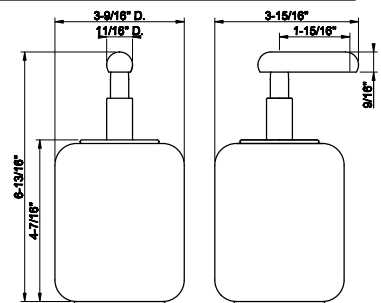

031 Chrome	480	099 Black XL	648
123 Copper GHRC	576		
124 Black Metal GHRC	576		
125 Copper Brushed GHRC	625		
126 Black Metal Br. GHRC	625		
079 White CN	648		

38049
Wall-mounted tissue holder with cover