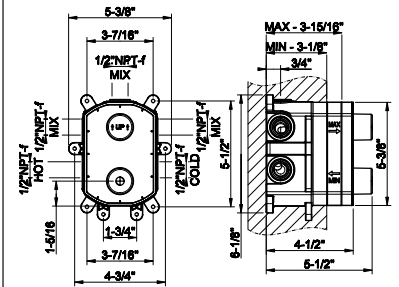

09279+73535