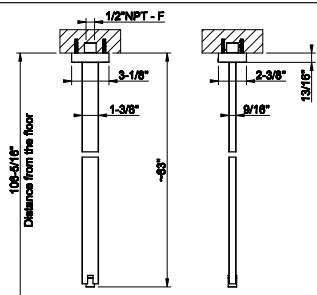

26599

Ceiling-mounted washbasin spout only

- Spout length 63"
- Drain not included - See DRAINS section
- Requires mixer control
- Max flow rate 1.2 GPM