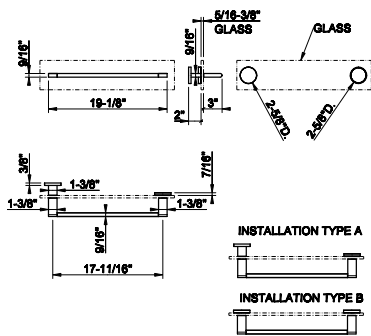

66513

18" Towel rail for glass fixing

031 Chrome	1.374	726 Warm Bronze Br. PVD	2.171
149 Finox Brushed Nickel	1.856	710 Brass PVD	2.034
187 Aged Bronze	2.171	727 Brass Brushed PVD	2.171
713 Antique Brass	2.171	246 Gold PVD	2.308
030 Copper PVD	2.034	720 Nickel PVD	2.034
706 Black Metal PVD	2.034	279 Matte White	1.856
708 Copper Brushed PVD	2.171	299 Matte Black	1.856
707 Black Metal Br. PVD	2.171	845 Dark Bronze	2.171
735 Warm Bronze PVD	2.034