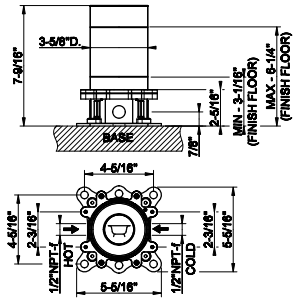

48189+24961