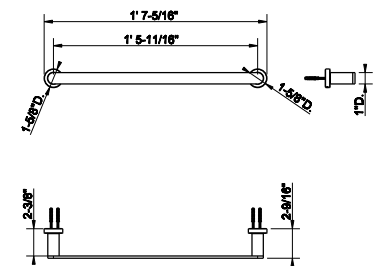

38900

18" towel bar

031	Chrome	289
149	Finox Brushed Nickel	391
299	Matte Black	391