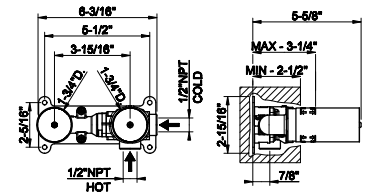

54197+54286