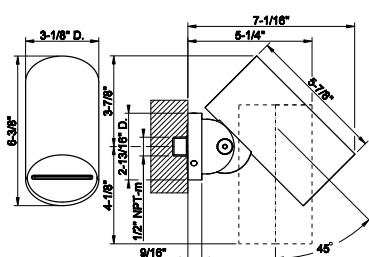

57217

Wall-mounted adjustable showerhead INTRECCIO.

- Waterfall function
- 1/2" connections
- Projection from the wall 7-1/16"
- Max flow rate 1.75 GPM

239 Steel Brushed	2.371
708 Copper Brushed PVD	3.509
707 Black Metal Br. PVD	3.509
726 Warm Bronze Br. PVD	3.509
727 Brass Brushed PVD	3.509
299 Matte Black	3.202