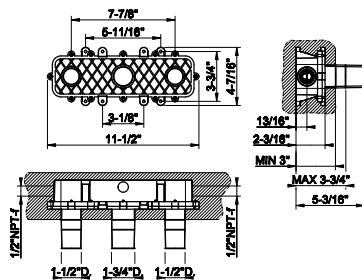

48089+59090