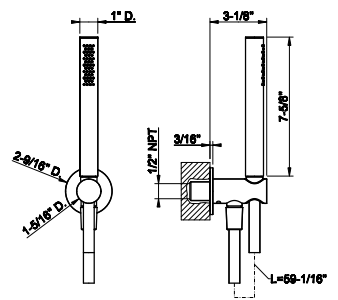

54023

Handshower set

- Fixed hook.
- Wall elbow
- 59" flex hose
- Max flow rate 1.75 GPM

239	Steel Brushed	874
708	Copper Brushed PVD	1.293
707	Black Metal Br. PVD	1.293
726	Warm Bronze Br. PVD	1.293
727	Brass Brushed PVD	1.293
299	Matte Black	1.179