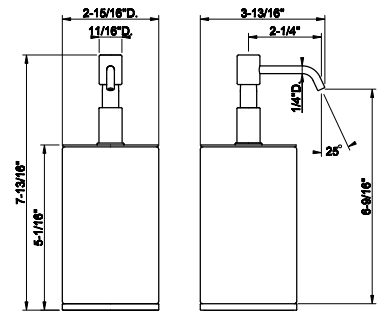

66437

Standing soap dispenser holder, white

031 Chrome	631 726	Warm Bronze Br. PVD	998
149 Finox Brushed Nickel	852 710	Brass PVD	935
187 Aged Bronze	998 727	Brass Brushed PVD	998
713 Antique Brass	998 246	Gold PVD	1.061
030 Copper PVD	935 720	Nickel PVD	935
706 Black Metal PVD	935 279	Matte White	852
708 Copper Brushed PVD	998 299	Matte Black	852
707 Black Metal Br. PVD	998 845	Dark Bronze	998
735 Warm Bronze PVD	935