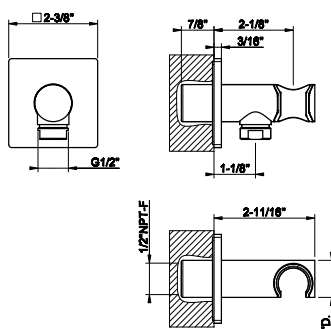

73061

Wall elbow with built-in water intake and fixed hook
• Connection 1/2" NPT-F

031	Chrome	446	735	Warm Bronze PVD	661
149	Finox Brushed Nickel	605	726	Warm Bronze Br. PVD	707
187	Aged Bronze	707	710	Brass PVD	661
713	Antique Brass	707	727	Brass Brushed PVD	707
030	Copper PVD	661	720	Nickel PVD	661
706	Black Metal PVD	661	299	Matte Black	605
708	Copper Brushed PVD	707	845	Dark Bronze	707
707	Black Metal Br. PVD	707