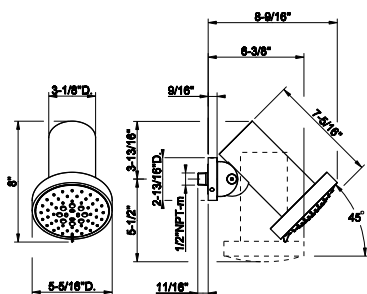

57273

Wall-mounted adjustable shower head DIAMANTATO.

- RAINFALL/SPRAY/MASSAGE function.
- 1/2" connections
- Projection from the wall 7-1/16"
- Flow rate 0.14 GPM at 60 PSI

239	Steel Brushed	2.530
708	Copper Brushed PVD	3.744
707	Black Metal Br. PVD	3.744
726	Warm Bronze Br. PVD	3.744
727	Brass Brushed PVD	3.744
299	Matte Black	3.416