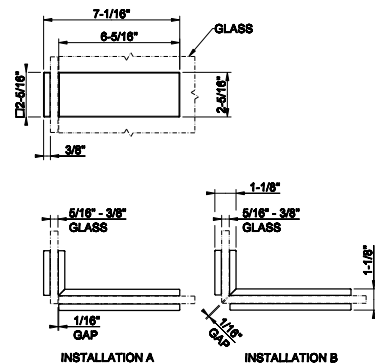

67507

Angular Glass-Glass clamp. RIGATO

- For 5/16" to 3/8" (8-10mm) glass
- Front clamp 6-5/16"W x 2-5/16"H; Side clamp 2-5/16"W x 2-5/16"H

031 Chrome	575	726 Warm Bronze Br. PVD	908
149 Finox Brushed Nickel	777	710 Brass PVD	851
187 Aged Bronze	908	727 Brass Brushed PVD	908
713 Antique Brass	908	246 Gold PVD	965
030 Copper PVD	851	147 Chrome Brushed	777
706 Black Metal PVD	851	720 Nickel PVD	851
708 Copper Brushed PVD	908	716 Gold Brushed PVD	965
707 Black Metal Br. PVD	908	299 Matte Black	777
735 Warm Bronze PVD	851	845 Dark Bronze	908