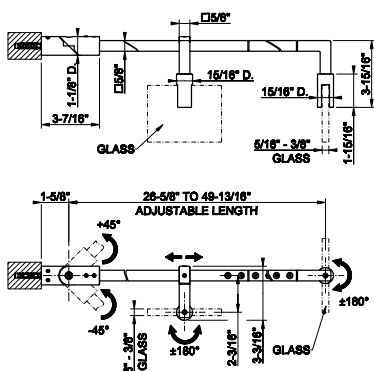

67675

T-shaped stabilization arm for frameless shower enclosure.
Customizable length. DIAMANTATO

- For 5/16" to 3/8" (8-10mm) glass
- 26-5/8" - 49-13/16" L x 3-15/16"H
- Positionable side arm 3-1/8"L
- Adjustable wall bracket 45° left/right of center

031 Chrome	739	726 Warm Bronze Br. PVD	1.169
149 Finox Brushed Nickel	998	710 Brass PVD	1.094
187 Aged Bronze	1.169	727 Brass Brushed PVD	1.169
713 Antique Brass	1.169	246 Gold PVD	1.242
030 Copper PVD	1.094	147 Chrome Brushed	998
706 Black Metal PVD	1.094	720 Nickel PVD	1.094
708 Copper Brushed PVD	1.169	716 Gold Brushed PVD	1.242
707 Black Metal Br. PVD	1.169	299 Matte Black	998
735 Warm Bronze PVD	1.094	845 Dark Bronze	1.169