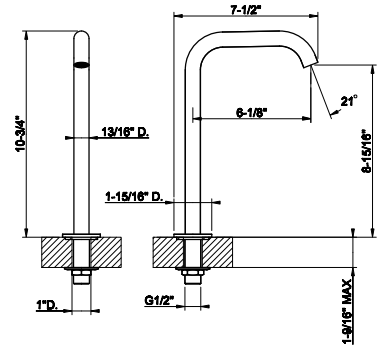

54093

High basin spout

239	Steel Brushed	594
708	Copper Brushed PVD	880
707	Black Metal Br. PVD	880
726	Warm Bronze Br. PVD	880
727	Brass Brushed PVD	880
299	Matte Black	802

54010

Medium wall-mounted spout basin