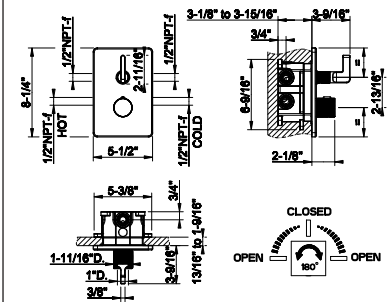

58134

TRIM PARTS ONLY External parts for 2-way thermostatic diverter and volume control

- Single backplate
- 1/2" connections
- Vertical application
- Anti-scalding
- Requires in-wall rough valve 09279

031 Chrome	1.612	735 Warm Bronze PVD	2.385
149 Finox Brushed Nickel	2.175	726 Warm Bronze Br. PVD	2.546
187 Aged Bronze	2.546	710 Brass PVD	2.385
713 Antique Brass	2.546	727 Brass Brushed PVD	2.546
030 Copper PVD	2.385	246 Gold PVD	2.707
706 Black Metal PVD	2.385	720 Nickel PVD	2.385
708 Copper Brushed PVD	2.546	299 Matte Black	2.175
707 Black Metal Br. PVD	2.546	845 Dark Bronze	2.546