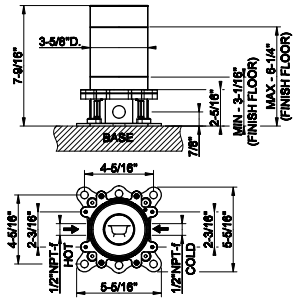

48189+70128

70128

TRIM PARTS ONLY Floor-mounted tub filler INTRECCIO

- Handshower
- Diverter
- Spout projection 10-1/4"
- Requires in-floor rough valve 48189
- Handshower max flow rate 1.75 GPM
- Spout mixed flow rate 6 GPM at 60 PSI.