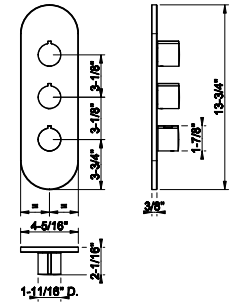

39693+39752

39693+39644