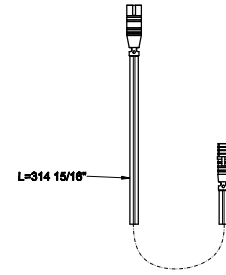

44682

26ft extension for power supplier

031 Chrome

196