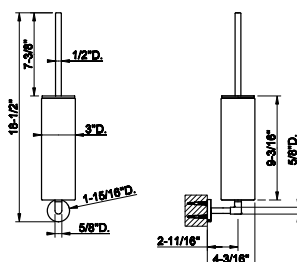

63720

Wall-mounted brush holder, black

031 Chrome	716	707 Black Metal Br. PVD	1.131
149 Finox Brushed Nickel	966	735 Warm Bronze PVD	1.062
187 Aged Bronze	1.131	726 Warm Bronze Br. PVD	1.131
713 Antique Brass	1.131	710 Brass PVD	1.062
030 Copper PVD	1.062	727 Brass Brushed PVD	1.131
706 Black Metal PVD	1.062	720 Nickel PVD	1.062
708 Copper Brushed PVD	1.131	299 Matte Black	966