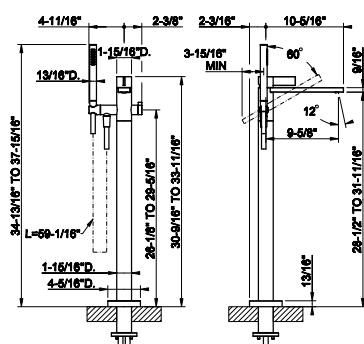

73528

TRIM PARTS ONLY Floor-mounted tub filler. RIGATO

- Handshower
- 59" flex hose
- Diverter
- Spout projection 9-5/8"
- Handshower max flow rate 1,75 GPM
- Spout mixed flow rate 5,4 GPM at 60 PSI
- Requires in-floor rough valve 48189

031 Chrome	4.083	735 Warm Bronze PVD	6.043
149 Finox Brushed Nickel	5.513	726 Warm Bronze Br. PVD	6.452
187 Aged Bronze	6.452	710 Brass PVD	6.043
713 Antique Brass	6.452	727 Brass Brushed PVD	6.452
030 Copper PVD	6.043	720 Nickel PVD	6.043
706 Black Metal PVD	6.043	299 Matte Black	5.513
708 Copper Brushed PVD	6.452	845 Dark Bronze	6.452
707 Black Metal Br. PVD	6.452