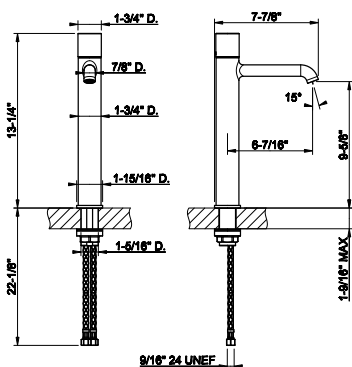

70004

Tall single lever washbasin mixer without pop-up assembly. UNITO

- Spout projection 6-7/16"
- Height 13-1/4"
- Drain not included – see DRAINS section
- Max flow rate 1.2 GPM
- Flexible hoses with 9/16" – 24 UNEF connections.

031 Chrome	1.015	726 Warm Bronze Br. PVD	1.604
149 Finox Brushed Nickel	1.372	710 Brass PVD	1.504
706 Black Metal PVD	1.504	727 Brass Brushed PVD	1.604
708 Copper Brushed PVD	1.604	299 Matte Black	1.372
707 Black Metal Br. PVD	1.604	845 Dark Bronze	1.604
735 Warm Bronze PVD	1.504