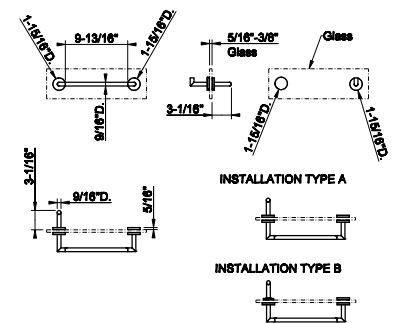

63724

Towel rail for glass fixing - 12" Length

031	Chrome	597	726	Warm Bronze Br. PVD	942
149	Finox Brushed Nickel	806	710	Brass PVD	884
187	Aged Bronze	942	727	Brass Brushed PVD	942
713	Antique Brass	942	246	Gold PVD	1.003
030	Copper PVD	884	720	Nickel PVD	884
706	Black Metal PVD	884	279	Matte White	806
708	Copper Brushed PVD	942	299	Matte Black	806
707	Black Metal Br. PVD	942	845	Dark Bronze	942
735	Warm Bronze PVD	884			