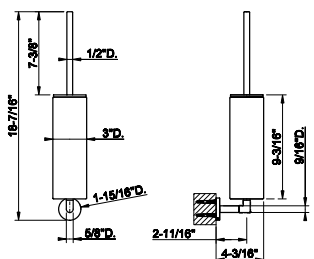

63719

Wall-mounted brush holder, white

031 Chrome	716	707 Black Metal Br. PVD	1.131
149 Finox Brushed Nickel	966	735 Warm Bronze PVD	1.062
187 Aged Bronze	1.131	726 Warm Bronze Br. PVD	1.131
713 Antique Brass	1.131	710 Brass PVD	1.062
030 Copper PVD	1.062	727 Brass Brushed PVD	1.131
706 Black Metal PVD	1.062	720 Nickel PVD	1.062
708 Copper Brushed PVD	1.131	299 Matte Black	966