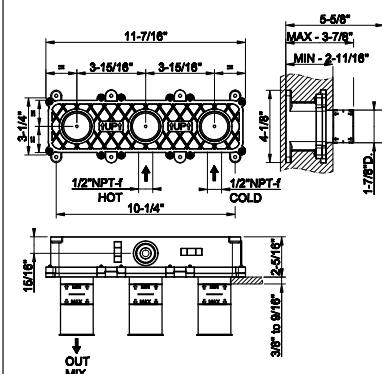

66236+66090