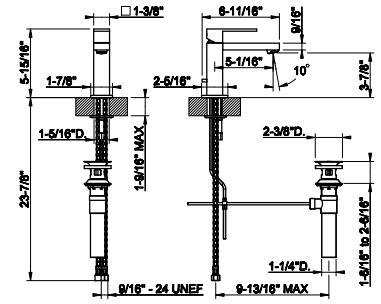

26501

Single lever washbasin mixer with pop-up assembly

- Spout projection 5-1/16"
- Height 5-15/16"
- 1-1/4" D. pop-up drain and flexible hoses with 9/16" - 24 UNEF connections
- Max flow rate 1.2 GPM
- ADA compliant

031	Chrome	959	720	Nickel PVD	1.420
149	Finox Brushed Nickel	1.295	299	Matte Black	1.295
030	Copper PVD	1.420			
706	Black Metal PVD	1.420			
708	Copper Brushed PVD	1.516			
707	Black Metal Br. PVD	1.516