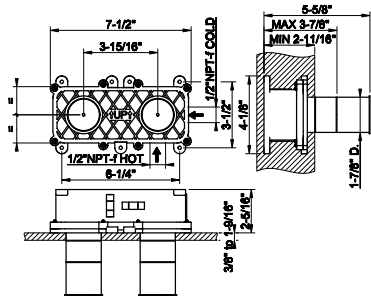

63397+63588

63397

Wall-mounted washbasin mixer rough valve
• Drain not included - See DRAINS section

239 Steel Brushed	782