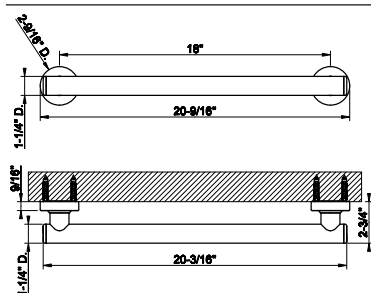

58424

Safety grip-handle for bathtub and shower enclosure

• 18" length

031 Chrome	1.680	735 Warm Bronze PVD	2.488
149 Finox Brushed Nickel	2.270	726 Warm Bronze Br. PVD	2.655
187 Aged Bronze	2.657	710 Brass PVD	2.488
713 Antique Brass	2.657	727 Brass Brushed PVD	2.657
030 Copper PVD	2.488	246 Gold PVD	2.820
706 Black Metal PVD	2.488	720 Nickel PVD	2.488
708 Copper Brushed PVD	2.657	299 Matte Black	2.270
707 Black Metal Br. PVD	2.657