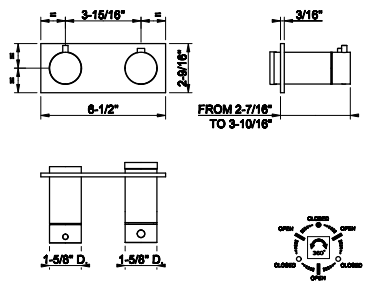

54169+63336