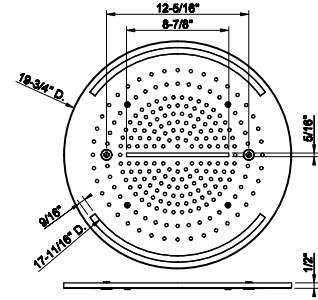

57929+57980