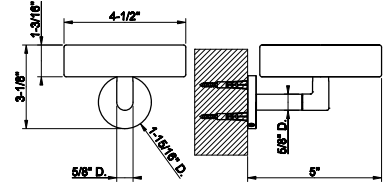

63702

Wall-mounted soap dish, black

031 Chrome	467	707 Black Metal Br. PVD	740
149 Finox Brushed Nickel	632	735 Warm Bronze PVD	693
187 Aged Bronze	740	726 Warm Bronze Br. PVD	740
713 Antique Brass	740	710 Brass PVD	693
030 Copper PVD	693	727 Brass Brushed PVD	740
706 Black Metal PVD	693	720 Nickel PVD	693
708 Copper Brushed PVD	740	299 Matte Black	632