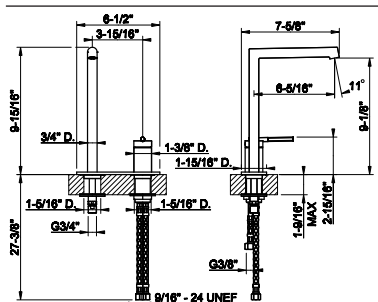

63516

Deck-mounted high version washbasin mixer with separate control without pop-up assembly

- Spout projection 6-5/16"
- Height 9-15/16"
- Drain not included - See DRAINS section
- Max flow rate 1.2 GPM
- ADA compliant