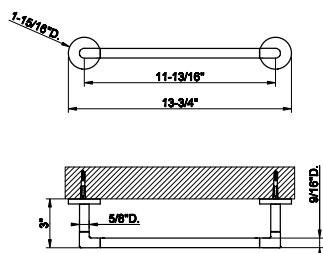

63797
Wall-mounted 12" towel bar

031 Chrome	543	707 Black Metal Br. PVD	857
149 Finox Brushed Nickel	732	735 Warm Bronze PVD	804
187 Aged Bronze	857	726 Warm Bronze Br. PVD	857
713 Antique Brass	857	710 Brass PVD	804
030 Copper PVD	804	727 Brass Brushed PVD	857
706 Black Metal PVD	804	720 Nickel PVD	804
708 Copper Brushed PVD	857	299 Matte Black	732