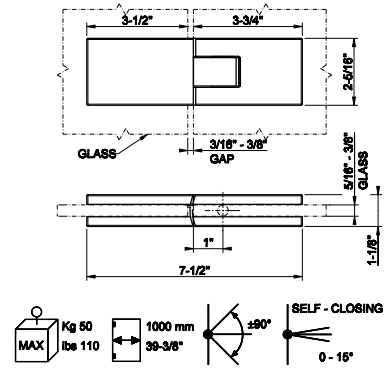

67603

Glass-Glass self-centering hinge. DIAMANTATO. If the door exceeds 110 lbs or 39-3/8" width, the use of 3 hinges is recommended.

- For 5/16" to 3/8" (8-10mm) glass
- 7-1/2" W x 2-5/16"H
- Self-centering from 15°
- Up to 110-lb or 39-3/8"W door with 2 hinges
- Opens 90° in each direction

031 Chrome	1.217	726 Warm Bronze Br. PVD	1.923
149 Finox Brushed Nickel	1.643	710 Brass PVD	1.801
187 Aged Bronze	1.923	727 Brass Brushed PVD	1.923
713 Antique Brass	1.923	246 Gold PVD	2.045
030 Copper PVD	1.801	147 Chrome Brushed	1.643
706 Black Metal PVD	1.801	720 Nickel PVD	1.801
708 Copper Brushed PVD	1.923	716 Gold Brushed PVD	2.045
707 Black Metal Br. PVD	1.923	299 Matte Black	1.643
735 Warm Bronze PVD	1.801	845 Dark Bronze	1.923