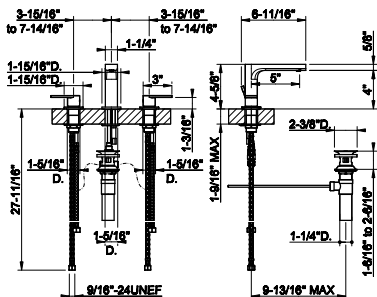

39201

Single lever washbasin mixer with pop-up assembly

- Spout projection 5"
- Height 5-3/16"
- 1-1/4" D. pop-up drain and flexible hoses with 9/16" – 24 UNEF connections
- Max flow rate 1.2 GPM
- ADA compliant

031	Chrome	633
149	Finox Brushed Nickel	855
299	Matte Black	855

39209

Tall single lever washbasin mixer without pop-up assembly

- Spout projection 8-3/8"
- Height 11-11/16"
- Drain not included - See DRAINS section
- Max flow rate 1.2 GPM
- ADA compliant

031	Chrome	889
149	Finox Brushed Nickel	1.200
299	Matte Black	1.200

39213

Widespread washbasin mixer with pop-up assembly

- Spout projection 5"
- Height 3-1/2"
- 1-1/4" D. pop-up drain and flexible hoses with 9/16" – 24UNEF connections
- Max flow rate 1.2 GPM
- ADA compliant

031	Chrome	1.016
149	Finox Brushed Nickel	1.372
299	Matte Black	1.372

39215

Widespread washbasin mixer without pop-up assembly

- Spout projection 5"
- Height 3-1/2"
- Drain not included - See DRAINS section
- Max flow rate 1.2 GPM
- ADA compliant

031	Chrome	988
149	Finox Brushed Nickel	1.334
299	Matte Black	1.334

39212

Widespread washbasin mixer with pop-up assembly

- Spout projection 5"
- Height 4-5/8"
- 1-1/4" D. pop-up drain and flexible hoses with 9/16" – 24 UNEF connections
- Max flow rate 1.2 GPM
- ADA compliant

031	Chrome	1.016
149	Finox Brushed Nickel	1.372
299	Matte Black	1.372