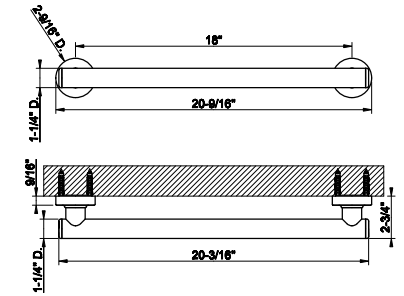

58424

Safety grip-handle for bathtub and shower enclosure
• 18" length

031	Chrome	1.680	735	Warm Bronze PVD	2.488
149	Finox Brushed Nickel	2.270	726	Warm Bronze Br. PVD	2.655
187	Aged Bronze	2.657	710	Brass PVD	2.488
713	Antique Brass	2.657	727	Brass Brushed PVD	2.657
030	Copper PVD	2.488	246	Gold PVD	2.820
706	Black Metal PVD	2.488	720	Nickel PVD	2.488
708	Copper Brushed PVD	2.657	299	Matte Black	2.270
707	Black Metal Br. PVD	2.657