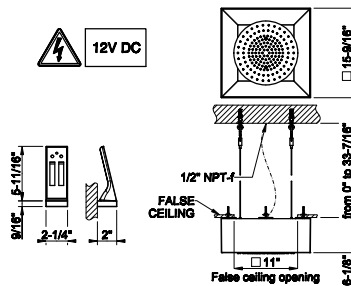

57603

Surface mounted shower system

- Ø14"
- RAINFALL function and chromotherapy effect
- 1/2" connections
- Max Flow rate 1.75 GPM with RIR5404 reducer (to be purchased separately)
- Electronic parts included with remote watertight control and hook
- 12V power supply RIR5402 required, not included to be purchased separately
- Ceiling installation, with white frame
- To be complemented by cover 57018

279 Matte White	6.124

57018

Cover for Ø14" shower system

238 Mirror Steel	1.224	735 Warm Bronze PVD	3.031
239 Steel Brushed	1.224	726 Warm Bronze Br. PVD	3.236
187 Aged Bronze	3.236	710 Brass PVD	3.031
713 Antique Brass	3.236	727 Brass Brushed PVD	3.236
030 Copper PVD	3.031	246 Gold PVD	3.442
706 Black Metal PVD	3.031	720 Nickel PVD	3.031
708 Copper Brushed PVD	3.236	299 Matte Black	1.652
707 Black Metal Br. PVD	3.236