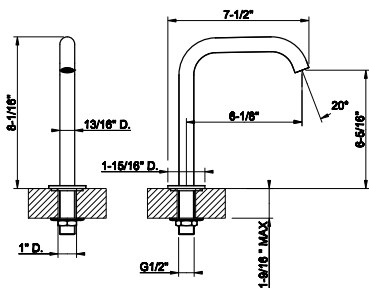

54091

Medium basin spout

239 Steel Brushed	570
708 Copper Brushed PVD	841
707 Black Metal Br. PVD	841
726 Warm Bronze Br. PVD	841
727 Brass Brushed PVD	841
299 Matte Black	768