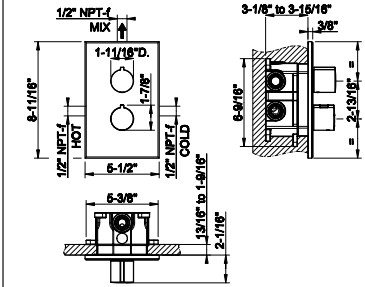

38793

TRIM PARTS ONLY External parts for thermostatic with single volume control

- Single backplate
- 1/2" connections
- Vertical application
- Anti-scalding
- Requires in-wall rough valve 09270

031 Chrome	889
149 Finox Brushed Nickel	1.200
299 Matte Black	1.200