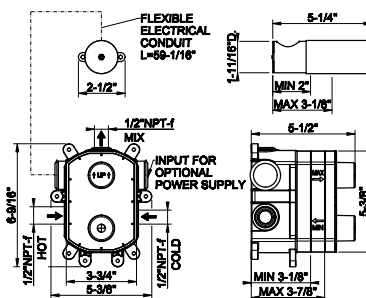

44679+54020

44679

In-wall rough valve for wall-mounted electronic separate control.

- 1/2" connections

031	Chrome	915