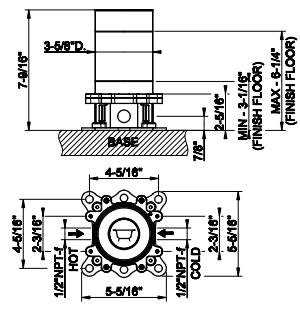

48189+72028