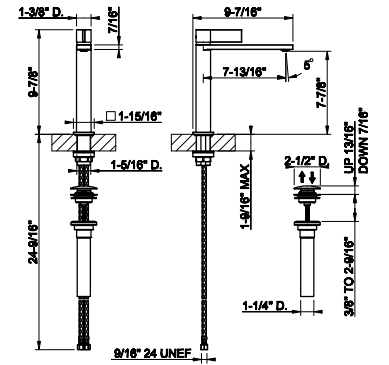

031 Chrome	1.141	735 Warm Bronze PVD	1.689
149 Finox Brushed Nickel	1.541	726 Warm Bronze Br. PVD	1.804
187 Aged Bronze	1.804	710 Brass PVD	1.689
713 Antique Brass	1.804	727 Brass Brushed PVD	1.804
030 Copper PVD	1.689	720 Nickel PVD	1.689
706 Black Metal PVD	1.689	299 Matte Black	1.541
708 Copper Brushed PVD	1.804	845 Dark Bronze	1.804
707 Black Metal Br. PVD	1.804