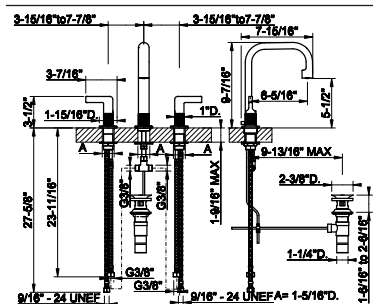

031	Chrome	1.802	735	Warm Bronze PVD	2.667
149	Finox Brushed Nickel	2.432	726	Warm Bronze Br. PVD	2.846
187	Aged Bronze	2.846	710	Brass PVD	2.667
713	Antique Brass	2.846	727	Brass Brushed PVD	2.846
030	Copper PVD	2.667	246	Gold PVD	3.027
706	Black Metal PVD	2.667	720	Nickel PVD	2.667
708	Copper Brushed PVD	2.846	299	Matte Black	2.432
707	Black Metal Br. PVD	2.846	845	Dark Bronze	2.846

58013

Widespread washbasin mixer with pop-up assembly

- Spout projection 6-5/16"
- Height 9-7/16"
- 1-1/4" D. pop-up drain and flexible hoses with 9/16" – 24 UNEF connections.
- Max flow rate 1.2 GPM
- ADA compliant