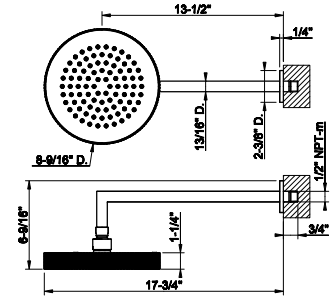

63448

- Wall-mounted adjustable shower head with arm DIAMANTATO.
- 1/2" connections.
 - Projection from wall to center 13-1/2"
 - Total projection 17-3/4"
 - Max flow rate 1.75 GPM

031 Chrome	2.163	707 Black Metal Br. PVD	3.418
149 Finox Brushed Nickel	2.922	735 Warm Bronze PVD	3.204
187 Aged Bronze	3.418	726 Warm Bronze Br. PVD	3.418
713 Antique Brass	3.418	710 Brass PVD	3.204
030 Copper PVD	3.204	727 Brass Brushed PVD	3.418
706 Black Metal PVD	3.204	720 Nickel PVD	3.204
708 Copper Brushed PVD	3.418	299 Matte Black	2.922