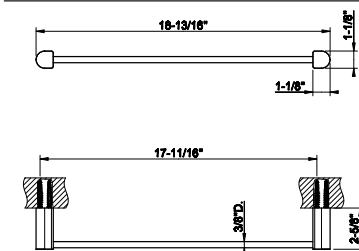

59397
12" towel rail.

031 Chrome	288	726 Warm Bronze Br. PVD	455
149 Finox Brushed Nickel	389	710 Brass PVD	427
030 Copper PVD	427	727 Brass Brushed PVD	455
706 Black Metal PVD	427	720 Nickel PVD	427
708 Copper Brushed PVD	455	279 Matte White	389
707 Black Metal Br. PVD	455	299 Matte Black	389
735 Warm Bronze PVD	427