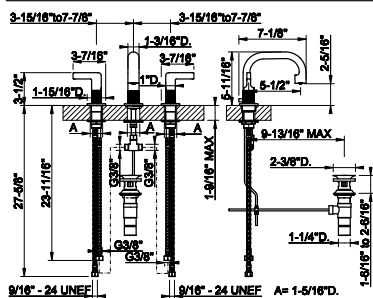

58011

Widespread washbasin mixer with pop-up assembly

- Spout projection 5-1/2"
- Height 5-11/16"
- 1-1/4" D. pop-up drain and flexible hoses with 9/16" – 24 UNEF connections.
- Max flow rate 1.2 GPM
- ADA compliant