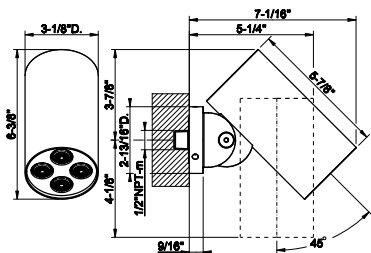

57201

Wall-mounted adjustable showerhead FLESSA.

- Multi-spray function
- 1/2" connections
- Projection from the wall 7-1/16"
- Max flow rate 1.75 GPM

239	Steel Brushed	1.744
708	Copper Brushed PVD	2.580
707	Black Metal Br. PVD	2.580
726	Warm Bronze Br. PVD	2.580
727	Brass Brushed PVD	2.580
299	Matte Black	2.354