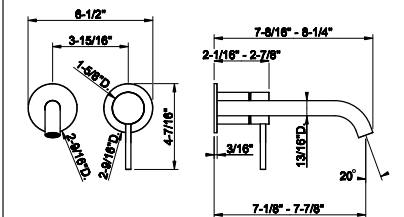

54286

TRIM PARTS ONLY Wall-mounted washbasin mixer trim
• Spout projection 7-1/8" - 7-7/8"
• Drain not included - See DRAINS section
• Requires in-wall rough valve 54197
• Max flow rate 1.2 GPM
• ADA compliant
• Handle kit

239 Steel Brushed	984
708 Copper Brushed PVD	1.456
707 Black Metal Br. PVD	1.456
726 Warm Bronze Br. PVD	1.456
727 Brass Brushed PVD	1.456
299 Matte Black	1.329