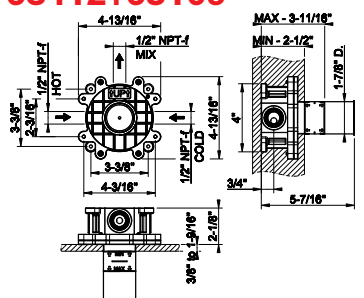

63412+65109

63412

In-wall for wall-mounted washbasin remote control. One-way

239 Steel Brushed	448