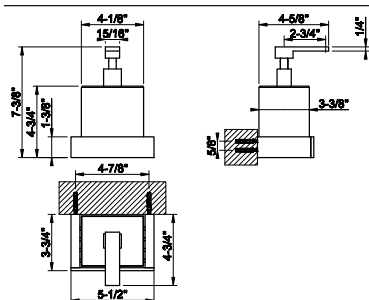

20814

Wall-mounted liquid soap dispenser - black