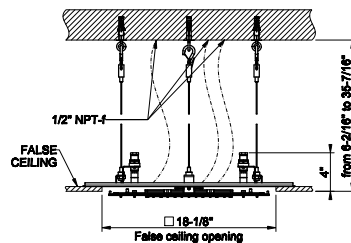

57907+57016