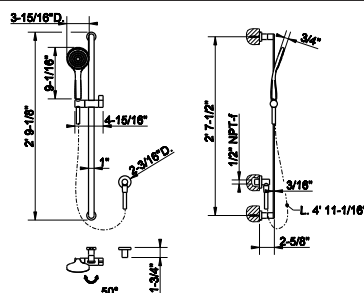

39342

Handshower and adjustable sliding rail set

- Adjustable bar
- Adjustable hook
- 59° Flex hose
- Wall elbow
- Max flow rate 1.75 GPM

031 Chrome	1.470		
149 Finox Brushed Nickel	1.986		
299 Matte Black	1.986