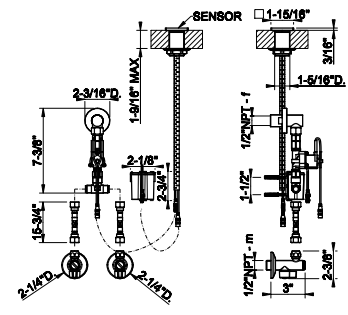

59028

Electronic separate control with under-basin mixer to regulate flow rate and temperature.
• 1/2 connections
• ADA compliant
• 10 sec flow cycle

031 Chrome	1.546	726 Warm Bronze Br. PVD	2.442
149 Finox Brushed Nickel	2.087	710 Brass PVD	2.288
030 Copper PVD	2.288	727 Brass Brushed PVD	2.442
706 Black Metal PVD	2.288	720 Nickel PVD	2.288
708 Copper Brushed PVD	2.442	279 Matte White	2.087
707 Black Metal Br. PVD	2.442	299 Matte Black	2.087
735 Warm Bronze PVD	2.288