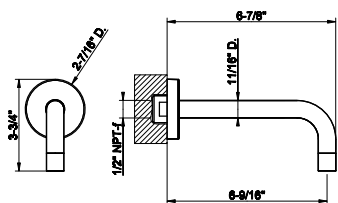

38780

Wall-mounted spout only

- 1/2" connections with separate control (not included)
- Spout projection 6-9/16"
- Drain not included - See DRAINS section
- Requires mixer controls 19709 + 26612 or 19710 + 48112
- Max flow rate 1.2 GPM

031	Chrome	315
149	Finox Brushed Nickel	425
299	Matte Black	425