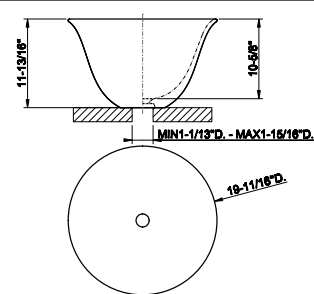

39134

Counter washbasin in Black Gres without overflow waste
• 11-13/16" HIGH X 19-11/16" DIAMETER
• Drain sold separately - see 29048
• Please contact Gessi North America for freight terms

519	Gres	1.010