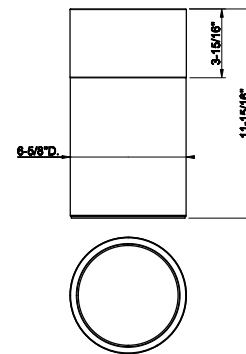

68421

Vase CESELLO 6-5/8" diameter, 11-15/16"H

707	Black Metal Br. PVD	6.510
726	Warm Bronze Br. PVD	6.510