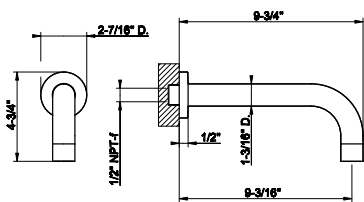

38787

Wall mounted Bath spout only

- 1/2" connections with separate control (not included)
- Spout projection 9-3/16"
- Drain not included - See DRAINS section
- Requires mixer control 18643
- Flow rate 6.4 GPM at 60 PSI

031 Chrome	403
149 Finox Brushed Nickel	544
299 Matte Black	544