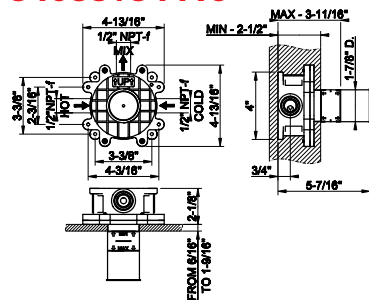

54055+54419

54055

Wall-mounted Basin/bath mixer rough valve. One exit

239	Steel Brushed	489