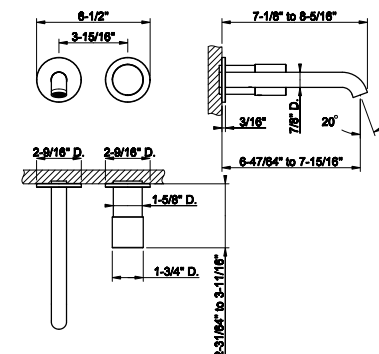

70388

TRIM PARTS ONLY Wall-mounted washbasin mixer trim. TRAME

- Spout projection 6-47/64" to 7-15/16"
- Drain not included - See DRAINS section
- Requires in-wall rough valve 54197
- Max flow rate 1.2 GPM
- ADA compliant

031 Chrome	824	726 Warm Bronze Br. PVD	1.302
149 Finox Brushed Nickel	1.113	710 Brass PVD	1.219
706 Black Metal PVD	1.219	727 Brass Brushed PVD	1.302
708 Copper Brushed PVD	1.302		
707 Black Metal Br. PVD	1.302		
735 Warm Bronze PVD	1.219