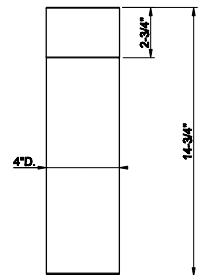

68317

Vase TRAME 4" diameter, 14-3/4" H

707	Black Metal Br. PVD	2.366
726	Warm Bronze Br. PVD	2.366