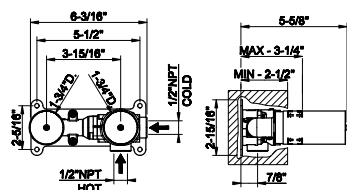

54197+54090