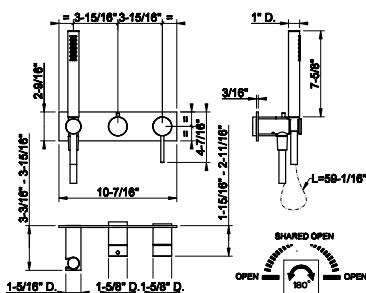

54038

TRIM PARTS ONLY. Wall-mounted bath mixer control

- Single backplate
- Two-way diverter
- Water outlet
- Handshower max flow rate 1.75 GPM
- Requires inline Pressure Balance

239	Steel Brushed	1.518
708	Copper Brushed PVD	2.248
707	Black Metal Br. PVD	2.248
726	Warm Bronze Br. PVD	2.248
727	Brass Brushed PVD	2.248
299	Matte Black	2.050