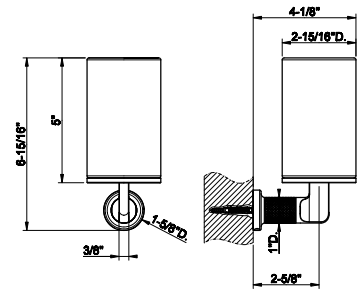

58508

Wall-mounted holder, black

031 Chrome	594 735	Warm Bronze PVD	878
149 Finox Brushed Nickel	803 726	Warm Bronze Br. PVD	937
187 Aged Bronze	937 710	Brass PVD	878
713 Antique Brass	937 727	Brass Brushed PVD	937
030 Copper PVD	878 246	Gold PVD	998
706 Black Metal PVD	878 720	Nickel PVD	878
708 Copper Brushed PVD	937 299	Matte Black	803
707 Black Metal Br. PVD	937 845	Dark Bronze	937