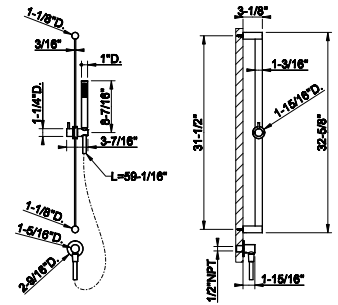

54045

Handshower and adjustable sliding rail set

- Adjustable bar
- Adjustable hook
- 59" flex hose
- Wall elbow
- Max flow rate 1.75 GPM

239	Steel Brushed	2.130
708	Copper Brushed PVD	3.153
707	Black Metal Br. PVD	3.153
726	Warm Bronze Br. PVD	3.153
727	Brass Brushed PVD	3.153
299	Matte Black	2.876