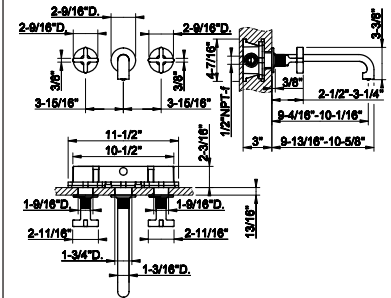

58192

TRIM PARTS ONLY Wall-mounted washbasin mixer trim, without waste

- Spout projection 9-4/16" - 10-1/16"
- Drain not included - See DRAINS section
- Requires in-wall rough valve 48089
- Max flow rate 1.2 GPM
- ADA compliant