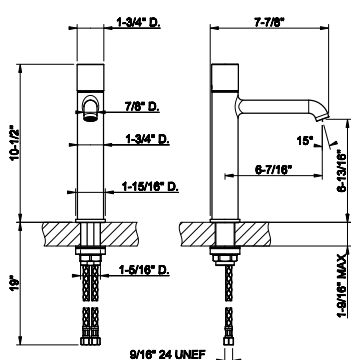

70406

Medium single lever washbasin mixer without pop-up assembly. CESELLO

- Spout projection 6-7/16"
- Height 10-1/2"
- Drain not included – see DRAINS section
- Max flow rate 1.2 GPM
- Flexible hoses with 9/16" – 24 UNEF connections.

031 Chrome	987	726 Warm Bronze Br. PVD	1.561
149 Finox Brushed Nickel	1.332	710 Brass PVD	1.461
706 Black Metal PVD	1.461	727 Brass Brushed PVD	1.561
708 Copper Brushed PVD	1.561	299 Matte Black	1.332
707 Black Metal Br. PVD	1.561	845 Dark Bronze	1.561
735 Warm Bronze PVD	1.461		1.461