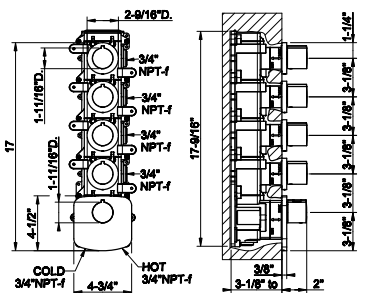

39650

TRIM PARTS ONLY External parts for thermostatic with 4 volume controls

- Separate backplate
- High Capacity
- 3/4" connections
- Vertical/horizontal application
- Anti-scalding
- Requires in-wall rough valve 39699

031 Chrome	2.460	710 Brass PVD	4.679
149 Finox Brushed Nickel	4.269	727 Brass Brushed PVD	4.995
187 Aged Bronze	4.995	123 Copper GHRC	3.794
713 Antique Brass	4.995	124 Black Metal GHRC	3.794
030 Copper PVD	4.679	125 Copper Brushed GHRC	4.110
706 Black Metal PVD	4.679	126 Black Metal Br. GHRC	4.110
708 Copper Brushed PVD	4.995	720 Nickel PVD	4.679
707 Black Metal Br. PVD	4.995	279 Matte White	4.269
735 Warm Bronze PVD	4.679	299 Matte Black	4.269
726 Warm Bronze Br. PVD	4.995