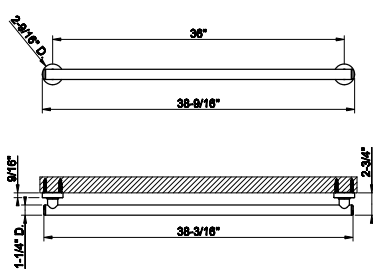

58432

Safety grip-handle for bathtub and shower enclosure
• 36" length

031 Chrome	1.882	735 Warm Bronze PVD	2.785
149 Finox Brushed Nickel	2.540	726 Warm Bronze Br. PVD	2.973
187 Aged Bronze	2.973	710 Brass PVD	2.785
713 Antique Brass	2.973	727 Brass Brushed PVD	2.973
030 Copper PVD	2.785	246 Gold PVD	3.162
706 Black Metal PVD	2.785	720 Nickel PVD	2.785
708 Copper Brushed PVD	2.973	299 Matte Black	2.540
707 Black Metal Br. PVD	2.973