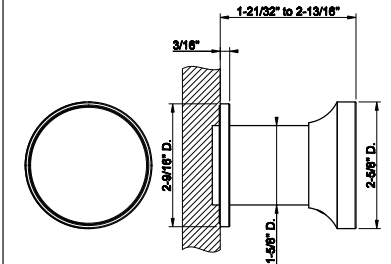

66109

TRIM PARTS ONLY Wall-mounted washbasin mixer control

- 1/2" connections
- Drain not included - See DRAINS section
- Requires in-wall rough valve 54055
- Handle kit. Can be combined with the insert 66600 and 66602 of the desired finish.

031	Chrome	420	708	Copper Brushed PVD	663
278	Glossy Coral	663	707	Black Metal Br. PVD	663
277	Glossy Ocra	663	726	Warm Bronze Br. PVD	663
276	Matte Agave	568	727	Brass Brushed PVD	663
275	Matte Cipria	568	720	Nickel PVD	622
273	Matte Greige	568	299	Matte Black	568
149	Finox Brushed Nickel	568	845	Dark Bronze	663
706	Black Metal PVD	622