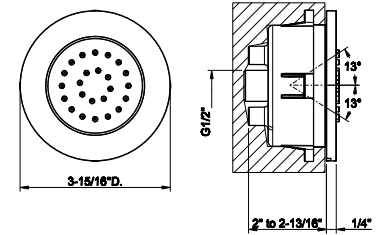

32985+32982