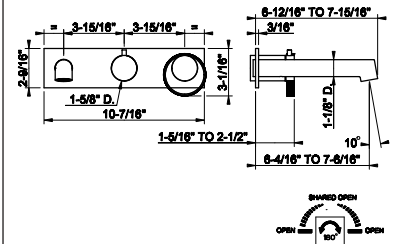

031 Chrome	1.516	707 Black Metal Br. PVD	2.397
149 Finox Brushed Nickel	2.048	735 Warm Bronze PVD	2.246
187 Aged Bronze	2.397	726 Warm Bronze Br. PVD	2.397
713 Antique Brass	2.397	710 Brass PVD	2.246
030 Copper PVD	2.246	727 Brass Brushed PVD	2.397
706 Black Metal PVD	2.246	720 Nickel PVD	2.246
708 Copper Brushed PVD	2.397	299 Matte Black	2.048

54139

Wall-mounted bath mixer control rough valve

- 1/2" connections
- Non positive shut off

239 Steel Brushed 945