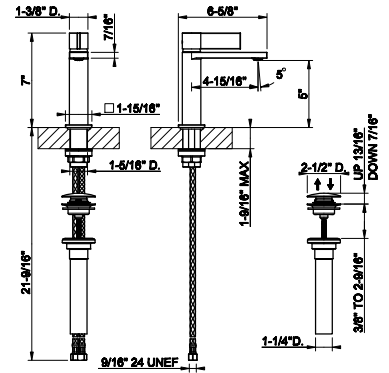

73651

Single lever washbasin mixer with Stop&Go assembly. DIAMANTATO

- Spout projection 4-15/16"
- Height 7"
- 1-1/4" D. Drain
- Max flow rate 1.2 GPM

031 Chrome	983	735 Warm Bronze PVD	1.454
149 Finox Brushed Nickel	1.328	726 Warm Bronze Br. PVD	1.552
187 Aged Bronze	1.552	710 Brass PVD	1.454
713 Antique Brass	1.552	727 Brass Brushed PVD	1.552
030 Copper PVD	1.454	720 Nickel PVD	1.454
706 Black Metal PVD	1.454	299 Matte Black	1.328
708 Copper Brushed PVD	1.552	845 Dark Bronze	1.552
707 Black Metal Br. PVD	1.552