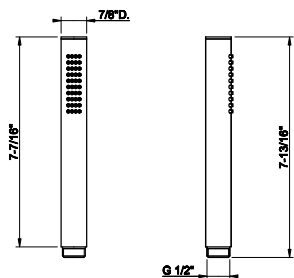

RI29783

Handshower

- Max flow rate 1.75 GPM