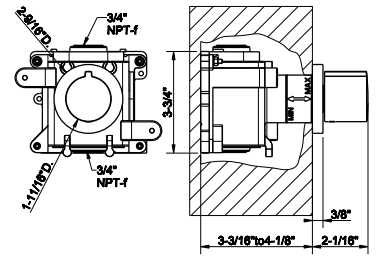

63448

- Wall-mounted adjustable shower head with arm DIAMANTATO.
- 1/2" connections.
 - Projection from wall to center 13-1/2"
 - Total projection 17-3/4"
 - Max flow rate 1.75 GPM

031 Chrome	2.163	707 Black Metal Br. PVD	3.418
149 Finox Brushed Nickel	2.922	735 Warm Bronze PVD	3.204
187 Aged Bronze	3.418	726 Warm Bronze Br. PVD	3.418
713 Antique Brass	3.418	710 Brass PVD	3.204
030 Copper PVD	3.204	727 Brass Brushed PVD	3.418
706 Black Metal PVD	3.204	720 Nickel PVD	3.204
708 Copper Brushed PVD	3.418	299 Matte Black	2.922