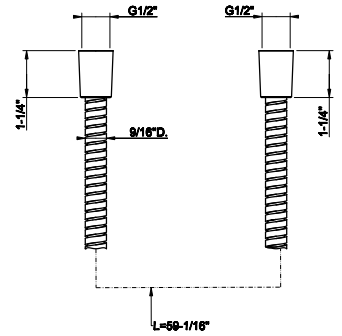

SP02148
Metal flexible hose, 59" length, 1/2" connector.

031 Chrome	166	735 Warm Bronze PVD	264
149 Finox Brushed Nickel	225	726 Warm Bronze Br. PVD	278
187 Aged Bronze	278	710 Brass PVD	264
713 Antique Brass	278	727 Brass Brushed PVD	278
030 Copper PVD	264	246 Gold PVD	296
706 Black Metal PVD	264	720 Nickel PVD	264
708 Copper Brushed PVD	278	299 Matte Black	225
707 Black Metal Br. PVD	278	845 Dark Bronze	269