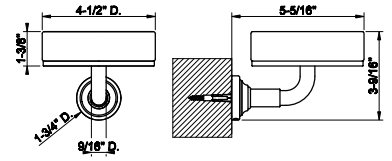

65401

Wall-mounted soap dish, white

031 Chrome	587	707 Black Metal Br. PVD	927
149 Finox Brushed Nickel	792	735 Warm Bronze PVD	868
187 Aged Bronze	927	726 Warm Bronze Br. PVD	927
713 Antique Brass	927	710 Brass PVD	868
030 Copper PVD	868	727 Brass Brushed PVD	927
706 Black Metal PVD	868	720 Nickel PVD	868
708 Copper Brushed PVD	927	299 Matte Black	792