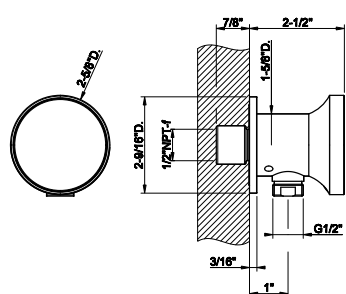

66169

Wall elbow with backplate

- 1/2" connection. Can be combined with the insert 66600 and 66602 of the desired finish.

031 Chrome	489 727	Brass Brushed PVD	774
149 Finox Brushed Nickel	661 720	Nickel PVD	724
706 Black Metal PVD	724 299	Matte Black	661
708 Copper Brushed PVD	774 845	Dark Bronze	774
707 Black Metal Br. PVD	774		
726 Warm Bronze Br. PVD	774