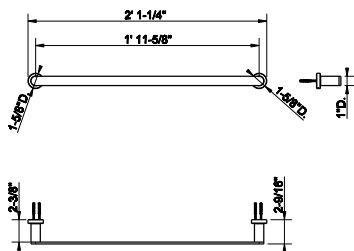

38903
24" towel bar

031	Chrome	353
149	Finox Brushed Nickel	477
299	Matte Black	477