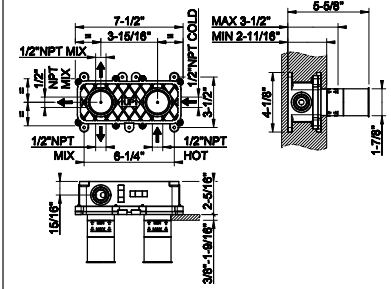

54169+54232

54232

TRIM PARTS ONLY External parts for thermostatic with single volume control

- Separate backplates
- 1/2" connections
- Anti-scalding
- Requires in-wall rough valve 54169

239 Steel Brushed	1.409
708 Copper Brushed PVD	2.085
707 Black Metal Br. PVD	2.085
726 Warm Bronze Br. PVD	2.085
727 Brass Brushed PVD	2.085
299 Matte Black	1.903