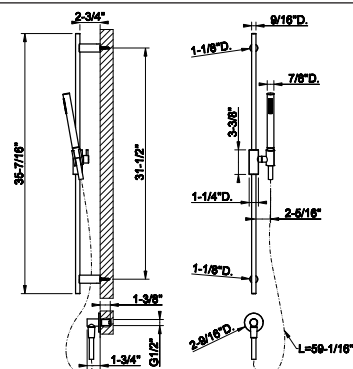

70042

Handshower and adjustable sliding rail set. UNITO

- Adjustable bar
- Adjustable hook
- 59" flex hose
- Wall elbow
- Max flow rate 1.75 GPM