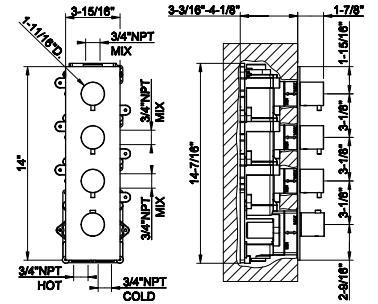

54516

1. TRIM PARTS ONLY External parts for thermostatic with 3volume controls
2. Single backplate
   - High capacity
   - 3/4" connections
   - Vertical/Horizontal application
   - Anti-scalding
   - Requires in-wall rough valve 39695

239 Steel Brushed	1.791
708 Copper Brushed PVD	2.651
707 Black Metal Br. PVD	2.651
726 Warm Bronze Br. PVD	2.651
727 Brass Brushed PVD	2.651
299 Matte Black	2.418