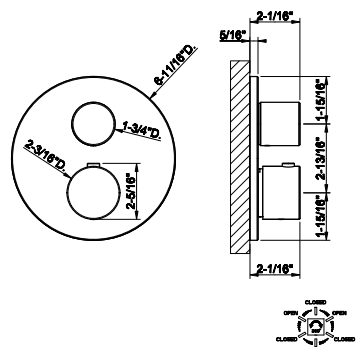

031 Chrome	1.290	707 Black Metal Br. PVD	2.039
149 Finox Brushed Nickel	1.742	735 Warm Bronze PVD	1.910
187 Aged Bronze	2.039	726 Warm Bronze Br. PVD	2.039
713 Antique Brass	2.039	710 Brass PVD	1.910
030 Copper PVD	1.910	727 Brass Brushed PVD	2.039
706 Black Metal PVD	1.910	720 Nickel PVD	1.910
708 Copper Brushed PVD	2.039	299 Matte Black	1.742