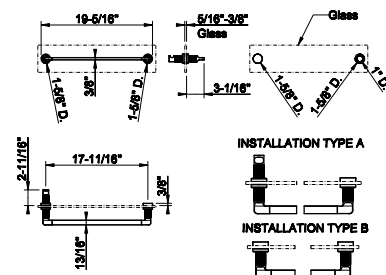

031 Chrome	1.069	735 Warm Bronze PVD	1.582
149 Finox Brushed Nickel	1.443	726 Warm Bronze Br. PVD	1.688
187 Aged Bronze	1.688	710 Brass PVD	1.582
713 Antique Brass	1.688	727 Brass Brushed PVD	1.688
030 Copper PVD	1.582	246 Gold PVD	1.794
706 Black Metal PVD	1.582	720 Nickel PVD	1.582
708 Copper Brushed PVD	1.688	299 Matte Black	1.443
707 Black Metal Br. PVD	1.688	845 Dark Bronze	1.688