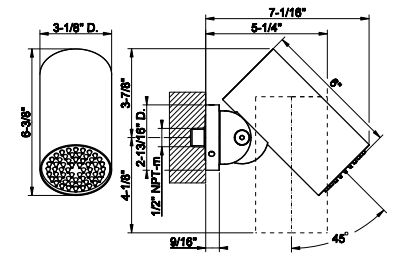

57245

Wall-mounted adjustable showerhead TRAME.

- Mist function
- 1/2" connections
- Projection from the wall 7-1/16"
- Flow rate 0.14 GPM at 60 PSI

239 Steel Brushed	2.141
708 Copper Brushed PVD	3.168
707 Black Metal Br. PVD	3.168
726 Warm Bronze Br. PVD	3.168
727 Brass Brushed PVD	3.168