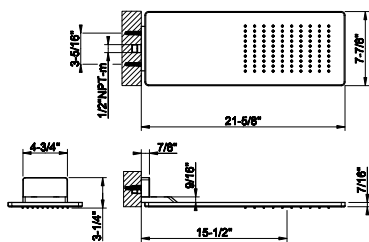

33095

Wall-fixing headshower.

- 1/2" connections
- Projection from the wall to center 15-1/2"
- Total projection 21-5/8"
- Max flow rate 1.75 GPM

238 Mirror Steel	4.160	720 Nickel PVD	6.157
239 Steel Brushed	4.160	299 Matte Black	5.616
030 Copper PVD	6.157		
706 Black Metal PVD	6.157		
708 Copper Brushed PVD	6.573		
707 Black Metal Br. PVD	6.573		