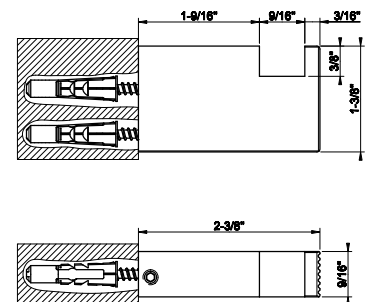

73521

Wall-mounted robe hook. RIGATO.

031 Chrome	300735	Warm Bronze PVD	443
149 Finox Brushed Nickel	404726	Warm Bronze Br. PVD	474
187 Aged Bronze	474710	Brass PVD	443
713 Antique Brass	474727	Brass Brushed PVD	474
030 Copper PVD	443720	Nickel PVD	443
706 Black Metal PVD	443299	Matte Black	404
708 Copper Brushed PVD	474845	Dark Bronze	474
707 Black Metal Br. PVD	474