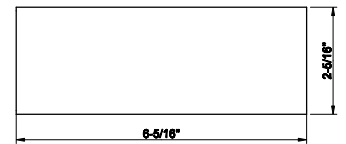

031 Chrome	450	710 Brass PVD	666
149 Finox Brushed Nickel	608	727 Brass Brushed PVD	711
030 Copper PVD	666	246 Gold PVD	756
706 Black Metal PVD	666	147 Chrome Brushed	608
708 Copper Brushed PVD	711	720 Nickel PVD	666
707 Black Metal Br. PVD	711	716 Gold Brushed PVD	756
735 Warm Bronze PVD	666	299 Matte Black	608
726 Warm Bronze Br. PVD	711