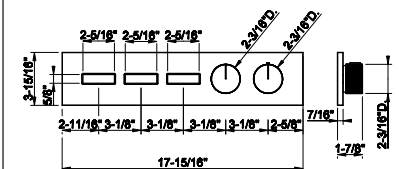

031 Chrome	3.043	735 Warm Bronze PVD	4.503
149 Finox Brushed Nickel	4.108	726 Warm Bronze Br. PVD	4.808
187 Aged Bronze	4.808	710 Brass PVD	4.503
713 Antique Brass	4.808	727 Brass Brushed PVD	4.808
030 Copper PVD	4.503	246 Gold PVD	5.112
706 Black Metal PVD	4.503	720 Nickel PVD	4.503
708 Copper Brushed PVD	4.808	299 Matte Black	4.108
707 Black Metal Br. PVD	4.808