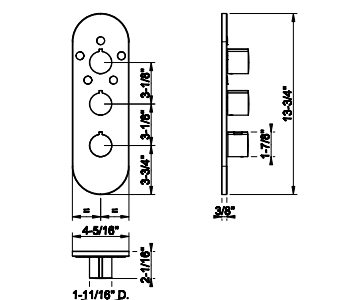

39750

TRIM PARTS ONLY External parts for 5-way thermostatic diverter with volume control

- Single backplate
- High Capacity
- 3/4" connections
- Vertical/horizontal application
- Anti-scalding
- Requires in-wall rough valve 39601

031 Chrome	1.916	710 Brass PVD	2.836
149 Finox Brushed Nickel	2.587	727 Brass Brushed PVD	3.028
187 Aged Bronze	3.028	123 Copper GHRC	2.299
713 Antique Brass	3.028	124 Black Metal GHRC	2.299
030 Copper PVD	2.836	125 Copper Brushed GHRC	2.492
706 Black Metal PVD	2.836	126 Black Metal Br. GHRC	2.492
708 Copper Brushed PVD	3.028	720 Nickel PVD	2.836
707 Black Metal Br. PVD	3.028	279 Matte White	2.587
735 Warm Bronze PVD	2.836	299 Matte Black	2.587
726 Warm Bronze Br. PVD	3.028