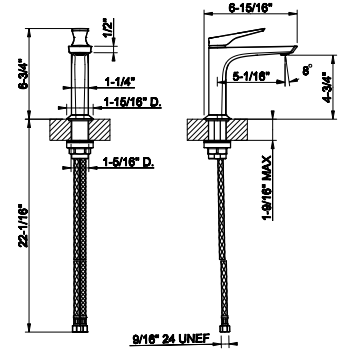

72002

Single lever washbasin mixer without Stop&Go assembly

- Spout projection 5-1/16"
- Height 6-3/4"
- Drain not included - See DRAINS section
- Max flow rate 1.2 GPM

031 Chrome	786	726 Warm Bronze Br. PVD	1.244
149 Finox Brushed Nickel	1.063	710 Brass PVD	1.164
187 Aged Bronze	1.244	727 Brass Brushed PVD	1.244
713 Antique Brass	1.244	246 Gold PVD	1.321
030 Copper PVD	1.164	720 Nickel PVD	1.164
706 Black Metal PVD	1.164	716 Gold Brushed PVD	1.321
708 Copper Brushed PVD	1.244	299 Matte Black	1.063
707 Black Metal Br. PVD	1.244	845 Dark Bronze	1.244
735 Warm Bronze PVD	1.164