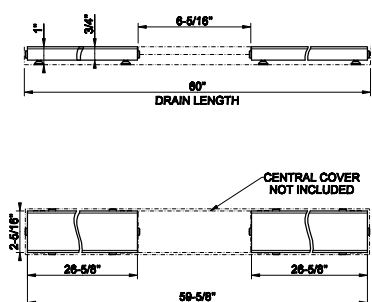

67064

TRIM PARTS ONLY 60" linear drain insert to be combined with cover art. 67066, 67566, or 67666 purchased separately

- Compatible with INFINITY DRAIN FCB 65, FF 65, FCS 65 series linear drain channel (to be purchased separately)
- FCB 6560 SS: For use with Traditional Waterproofing: PVC, Vinyl, Lead, Hot Mop, Copper or Fiberglass
- FC 6560 SS: For use with Liquid/Fabric Waterproofing
- FCS 6560: For use with Schluter®-Kerdi Waterproofing
- 60"L x 2-5/16"W x 1"H