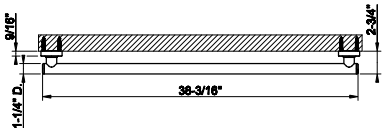

58430

Safety grip-handle for bathtub and shower enclosure
• 24" length

031	Chrome	1.710	735	Warm Bronze PVD	2.531
149	Finox Brushed Nickel	2.309	726	Warm Bronze Br. PVD	2.702
187	Aged Bronze	2.702	710	Brass PVD	2.531
713	Antique Brass	2.702	727	Brass Brushed PVD	2.702
030	Copper PVD	2.531	246	Gold PVD	2.873
706	Black Metal PVD	2.531	720	Nickel PVD	2.531
708	Copper Brushed PVD	2.702	299	Matte Black	2.309
707	Black Metal Br. PVD	2.702			

58432

Safety grip-handle for bathtub and shower enclosure
• 36" length

031	Chrome	1.882	735	Warm Bronze PVD	2.785
149	Finox Brushed Nickel	2.540	726	Warm Bronze Br. PVD	2.973
187	Aged Bronze	2.973	710	Brass PVD	2.785
713	Antique Brass	2.973	727	Brass Brushed PVD	2.973
030	Copper PVD	2.785	246	Gold PVD	3.162
706	Black Metal PVD	2.785	720	Nickel PVD	2.785
708	Copper Brushed PVD	2.973	299	Matte Black	2.540
707	Black Metal Br. PVD	2.973