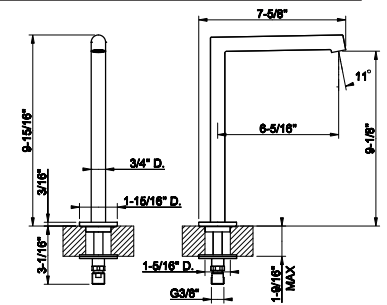

031 Chrome	515	707 Black Metal Br. PVD	814
149 Finox Brushed Nickel	695	735 Warm Bronze PVD	763
187 Aged Bronze	814	726 Warm Bronze Br. PVD	814
713 Antique Brass	814	710 Brass PVD	763
030 Copper PVD	763	727 Brass Brushed PVD	814
706 Black Metal PVD	763	720 Nickel PVD	763
708 Copper Brushed PVD	814	299 Matte Black	695

63600

Deck-mounted washbasin mixer control

- Drain not included - See DRAINS section
- ADA compliant