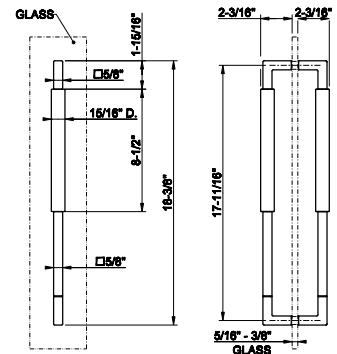

SHOWER G SHOWER ACCESSORIES

67535

1. 18" Double handle. Vertical/horizontal installation. RIGATO
2. For 5/16" to 3/8" (8-10mm) glass
   - 18-3/8"L x 2-3/16"D each
   - 17-11/16" center-to-center
   - For back-to-back installation

031 Chrome	1.131	726 Warm Bronze Br. PVD	1.787
149 Finox Brushed Nickel	1.528	710 Brass PVD	1.674
187 Aged Bronze	1.787	727 Brass Brushed PVD	1.787
713 Antique Brass	1.787	246 Gold PVD	1.900
030 Copper PVD	1.674	147 Chrome Brushed	1.528
706 Black Metal PVD	1.674	720 Nickel PVD	1.674
708 Copper Brushed PVD	1.787	716 Gold Brushed PVD	1.900
707 Black Metal Br. PVD	1.787	299 Matte Black	1.528
735 Warm Bronze PVD	1.674	845 Dark Bronze	1.787