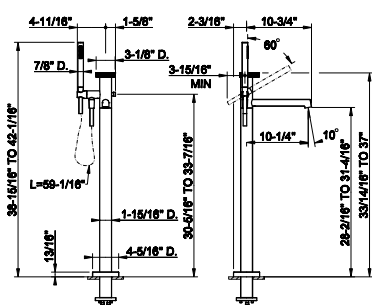

63328

TRIM PARTS ONLY floor-mounted tub filler

- Handshower
- 59" flex hose
- diverter
- Spout projection 10-1/4"
- Handshower max flow rate 1.75 GPM
- Spout mixed flow rate 6 GPM at 60 PSI
- Requires in-floor rough valve 48189

031 Chrome	3.533	707 Black Metal Br. PVD	5.583
149 Finox Brushed Nickel	4.769	735 Warm Bronze PVD	5.229
187 Aged Bronze	5.583	726 Warm Bronze Br. PVD	5.583
713 Antique Brass	5.583	710 Brass PVD	5.229
030 Copper PVD	5.229	727 Brass Brushed PVD	5.583
706 Black Metal PVD	5.229	720 Nickel PVD	5.229
708 Copper Brushed PVD	5.583	299 Matte Black	4.769