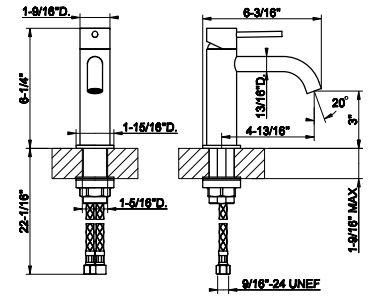

- Spout projection 4-13/16"
- Height 6-1/4"
- Drain not included - See DRAINS section
- Max flow rate 1.2 GPM
- ADA compliant
- Handle kit

239 Steel Brushed	1.034
708 Copper Brushed PVD	1.531
707 Black Metal Br. PVD	1.531
726 Warm Bronze Br. PVD	1.531
727 Brass Brushed PVD	1.531
299 Matte Black	1.396