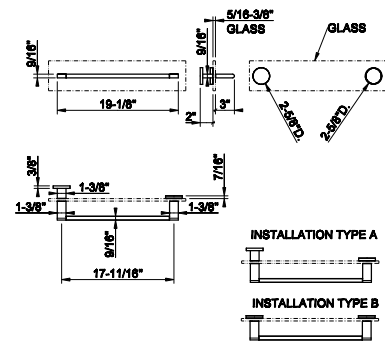

66513

18" Towel rail for glass fixing

031 Chrome	1.374	726 Warm Bronze Br. PVD	2.171
149 Finox Brushed Nickel	1.856	710 Brass PVD	2.034
187 Aged Bronze	2.171	727 Brass Brushed PVD	2.171
713 Antique Brass	2.171	246 Gold PVD	2.308
030 Copper PVD	2.034	720 Nickel PVD	2.034
706 Black Metal PVD	2.034	279 Matte White	1.856
708 Copper Brushed PVD	2.171	299 Matte Black	1.856
707 Black Metal Br. PVD	2.171	845 Dark Bronze	2.171
735 Warm Bronze PVD	2.034