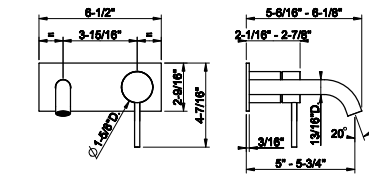

54288

TRIM PARTS ONLY Wall-mounted washbasin mixer trim

- Spout projection 5" - 5-3/4"
- Drain not included - See DRAINS section
- Requires in-wall rough valve 54197
- Max flow rate 1.2 GPM
- ADA compliant
- Handle kit

239 Steel Brushed	1.098
708 Copper Brushed PVD	1.627
707 Black Metal Br. PVD	1.627
726 Warm Bronze Br. PVD	1.627
727 Brass Brushed PVD	1.627
299 Matte Black	1.483