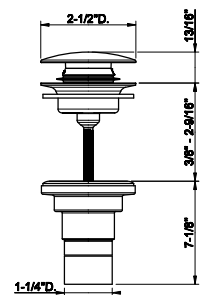

54597

1 1/4" push drain with or without overflow feature - Recommended for Gessi 316 Collection

239 Steel Brushed	184
708 Copper Brushed PVD	272
707 Black Metal Br. PVD	272
726 Warm Bronze Br. PVD	272
727 Brass Brushed PVD	272
299 Matte Black	249

01427

1 1/4" push drain with or without overflow feature

031 Chrome	116	707 Black Metal Br. PVD	329
278 Glossy Coral	283	735 Warm Bronze PVD	329
273 Matte Greige	283	726 Warm Bronze Br. PVD	329
275 Matte Cipria	283	710 Brass PVD	329
276 Matte Agave	283	727 Brass Brushed PVD	329
277 Glossy Odra	283	246 Gold PVD	352
239 Steel Brushed	116	720 Nickel PVD	329
187 Aged Bronze	329	279 Matte White	283
713 Antique Brass	329	716 Gold Brushed PVD	352
030 Copper PVD	329	299 Matte Black	335
706 Black Metal PVD	329	849 Dark Bronze	329
708 Copper Brushed PVD	329