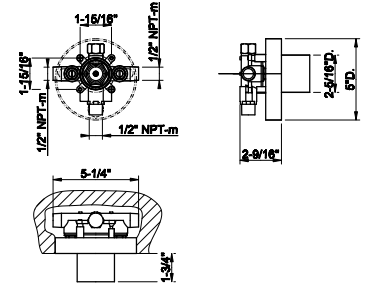

09272+59173