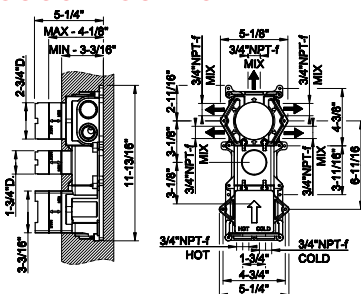

39601+39720

39601

In-wall thermostatic rough valve with 5-way diverter

- High capacity
- 3/4" connections
- Vertical/Horizontal application
- Anti-scalding
- Non shared function

031 Chrome	2.293