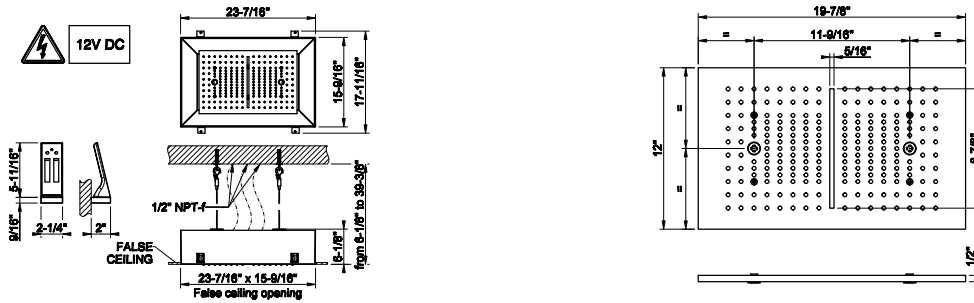

57409+57010

57409

Built-in multifunction shower system

- 15-9/16" x 23-7/16"
- RAINFALL/WATERFALL/MIST function and chromotherapy effect
- 1/2" connections
- Max Flow rate 1.75 GPM with RIR5404 reducer for single exit (to be purchased separately)
- Electronic parts included with remote watertight control and hook
- 12V power supply RIR5402 required, not included to be purchased separately
- Ceiling installation
- To be complemented by cover 57010

279 Matte White 8.179

57010

Cover for 12" x 19-7/8" multifunction system

238 Mirror Steel	1.416	735 Warm Bronze PVD	3.216
239 Steel Brushed	1.416	726 Warm Bronze Br. PVD	3.434
187 Aged Bronze	3.434	710 Brass PVD	3.216
713 Antique Brass	3.434	727 Brass Brushed PVD	3.434
030 Copper PVD	3.216	246 Gold PVD	3.651
706 Black Metal PVD	3.216	720 Nickel PVD	3.216
708 Copper Brushed PVD	3.434	299 Matte Black	1.911
707 Black Metal Br. PVD	3.434