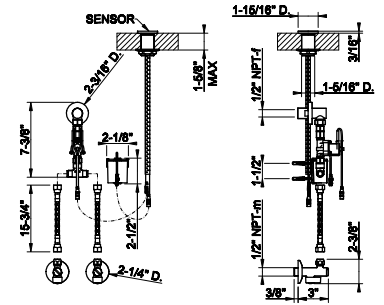

30653

Electronic separate control with under-basin mixer to regulate flow rate and temperature.

- 1/2" connections
- ADA Compliant
- 10 sec flow cycle

031 Chrome	1.502	735 Warm Bronze PVD	1.919
149 Finox Brushed Nickel	1.883	726 Warm Bronze Br. PVD	1.948
187 Aged Bronze	1.948	710 Brass PVD	1.919
713 Antique Brass	1.948	727 Brass Brushed PVD	1.948
030 Copper PVD	1.919	246 Gold PVD	2.523
706 Black Metal PVD	1.919	720 Nickel PVD	1.919
708 Copper Brushed PVD	1.948	299 Matte Black	1.883
707 Black Metal Br. PVD	1.948