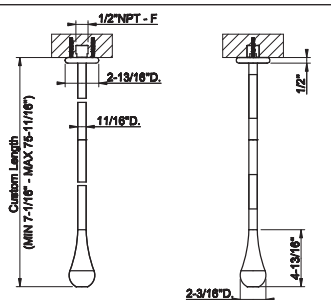

35399

Ceiling-mounted washbasin spout only

- Custom length: Minimum 7-1/16" - Maximum 75-11/16"
- Drain not included - See DRAINS section
- Requires mixer control 35300 or 33744+35344
- Max flow rate 1.2 GPM

031	Chrome	2.554	299	Matte Black	3.448
123	Copper GHRC	3.065			
124	Black Metal GHRC	3.065			
125	Copper Brushed GHRC	3.320			
126	Black Metal Br. GHRC	3.320			
279	Matte White	3.448