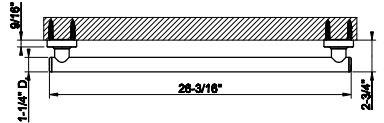

031	Chrome	1.710	735	Warm Bronze PVD	2.531
149	Finox Brushed Nickel	2.309	726	Warm Bronze Br. PVD	2.702
187	Aged Bronze	2.702	710	Brass PVD	2.531
713	Antique Brass	2.702	727	Brass Brushed PVD	2.702
030	Copper PVD	2.531	246	Gold PVD	2.873
706	Black Metal PVD	2.531	720	Nickel PVD	2.531
708	Copper Brushed PVD	2.702	299	Matte Black	2.309
707	Black Metal Br. PVD	2.702