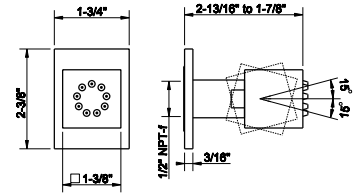

26672

Pivotable body spray

- 1/2" connection
- Max flow rate .65 GPM at 60 PSI

031 Chrome	378	735 Warm Bronze PVD	560
149 Finox Brushed Nickel	512	726 Warm Bronze Br. PVD	598
187 Aged Bronze	598	710 Brass PVD	560
713 Antique Brass	598	727 Brass Brushed PVD	598
030 Copper PVD	560	720 Nickel PVD	560
706 Black Metal PVD	560	299 Matte Black	512
708 Copper Brushed PVD	598	845 Dark Bronze	598
707 Black Metal Br. PVD	598