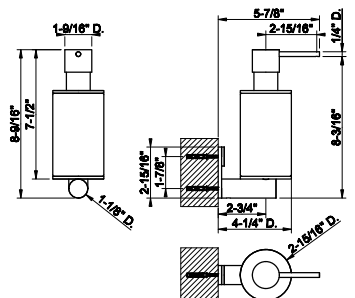

54713

Wall-mounted liquid soap dispenser, white

239	Steel Brushed	1.131
708	Copper Brushed PVD	1.674
707	Black Metal Br. PVD	1.674
726	Warm Bronze Br. PVD	1.674
727	Brass Brushed PVD	1.674
299	Matte Black	1.527