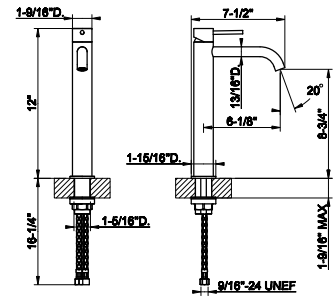

54412

Widespread washbasin mixer without pop-up assembly

- Spout projection 6-1/8"
- Height 8-1/16"
- 1/2" connections
- Drain not included - See DRAINS section
- Max flow rate 1.2 GPM
- ADA compliant
- Handle kit

239 Steel Brushed	1.903
708 Copper Brushed PVD	2.816
707 Black Metal Br. PVD	2.816
726 Warm Bronze Br. PVD	2.816
727 Brass Brushed PVD	2.816
299 Matte Black	2.568