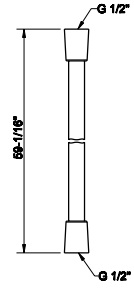

54137
59" black flex hose with options to change the metal ends with desired finish

239 Steel Brushed	155
708 Copper Brushed PVD	246
707 Black Metal Br. PVD	246
726 Warm Bronze Br. PVD	246
727 Brass Brushed PVD	246
299 Matte Black	209