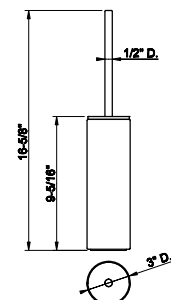

63743

Standing brush holder, white

031 Chrome	517707	Black Metal Br. PVD	816
149 Finox Brushed Nickel	697735	Warm Bronze PVD	767
187 Aged Bronze	816726	Warm Bronze Br. PVD	816
713 Antique Brass	816710	Brass PVD	767
030 Copper PVD	767727	Brass Brushed PVD	816
706 Black Metal PVD	767720	Nickel PVD	767
708 Copper Brushed PVD	816299	Matte Black	697