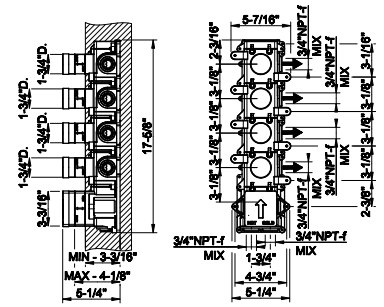

39699+58218