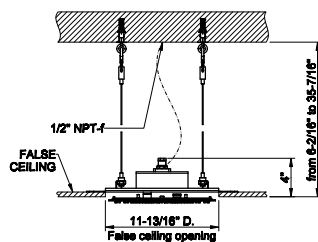

57803+57018

57803

Shower system for ceiling installation

- Ø14"
- RAINFALL function
- 1/2" connections
- Max Flow rate 1.75 GPM with R5404 reducer (to be purchased separately)
- To be complemented by cover 57018

238 Mirror Steel 2.790

57018

Cover for Ø14" shower system

238 Mirror Steel	1.224	735 Warm Bronze PVD	3.031
239 Steel Brushed	1.224	726 Warm Bronze Br. PVD	3.236
187 Aged Bronze	3.236	710 Brass PVD	3.031
713 Antique Brass	3.236	727 Brass Brushed PVD	3.236
030 Copper PVD	3.031	246 Gold PVD	3.442
706 Black Metal PVD	3.031	720 Nickel PVD	3.031
708 Copper Brushed PVD	3.236	299 Matte Black	1.652
707 Black Metal Br. PVD	3.236