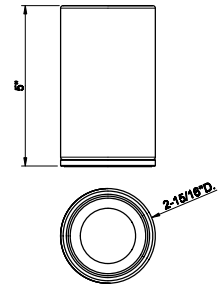

58532

Standing tumbler holder, black

031 Chrome	379	735 Warm Bronze PVD	562
149 Finox Brushed Nickel	513	726 Warm Bronze Br. PVD	599
187 Aged Bronze	599	710 Brass PVD	562
713 Antique Brass	599	727 Brass Brushed PVD	599
030 Copper PVD	562	246 Gold PVD	637
706 Black Metal PVD	562	720 Nickel PVD	562
708 Copper Brushed PVD	599	299 Matte Black	513
707 Black Metal Br. PVD	599	845 Dark Bronze	599