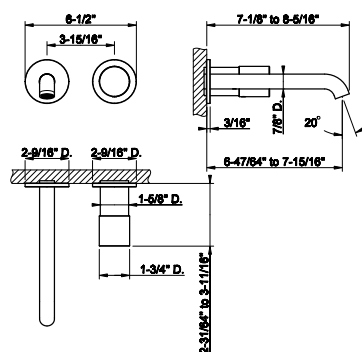

70588

TRIM PARTS ONLY Wall-mounted washbasin mixer trim. RIGATO
• Spout projection 6-47/64" to 7-15/16"
• Drain not included - See DRAINS section
• Requires in-wall rough valve 54197
• Max flow rate 1.2 GPM
• ADA compliant

031 Chrome	824	710 Brass PVD	1.219
149 Finox Brushed Nickel	1.113	299 Matte Black	1.113
706 Black Metal PVD	1.219	845 Dark Bronze	1.302
707 Black Metal Br. PVD	1.302		
735 Warm Bronze PVD	1.219		
726 Warm Bronze Br. PVD	1.302		

HABITO