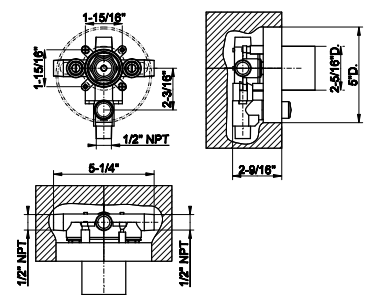

09274+59174