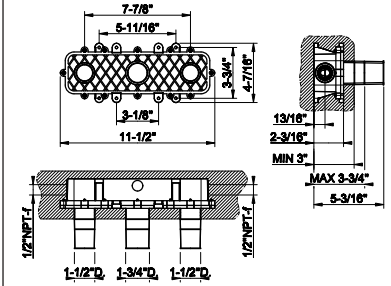

48089+58192