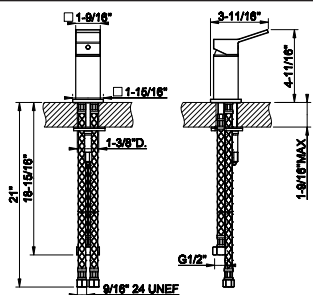

53047

Deck-mounted bath control
• For spouts 26603, 26691 and 26693
• ADA compliant

031	Chrome	737	720	Nickel PVD	1.092
149	Finox Brushed Nickel	995	299	Matte Black	995
030	Copper PVD	1.092			
706	Black Metal PVD	1.092			
708	Copper Brushed PVD	1.165			
707	Black Metal Br. PVD	1.165			

48189+53129

48189

Floor-mounted tub filler in-floor rough valve

031	Chrome	736			

53129

TRIM PARTS ONLY Floor-mounted tub filler

- Handshower
- 59" flex hose
- Diverter
- Spout projection 9-11/16"
- Requires in-floor rough valve 48189
- Hand shower max flow rate 1.75 GPM
- Spout: mixed flow rate 6 GPM at 60 PSI

031	Chrome	3.812	720	Nickel PVD	5.642
149	Finox Brushed Nickel	5.146	299	Matte Black	5.146
030	Copper PVD	5.642			
706	Black Metal PVD	5.642			
708	Copper Brushed PVD	6.022			
707	Black Metal Br. PVD	6.022