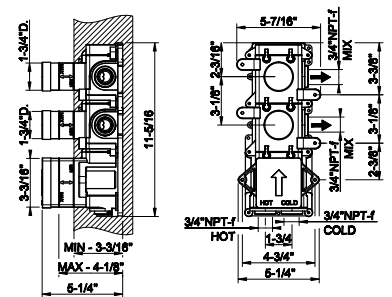

39693+58224

58224

TRIM PARTS ONLY External parts for thermostatic with 2 volume controls

- Single backplate
- High capacity
- 3/4" connections
- Vertical/Horizontal application
- Anti-scalding
- Requires in-wall rough valve 39693