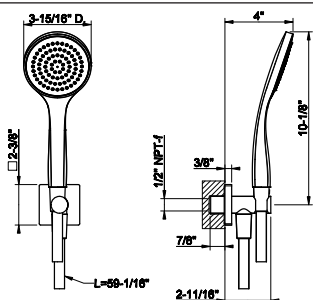

59123

Handshower set

- Fixed hook.
- Wall elbow
- 59" flex hose
- Max flow rate 1.75 GPM