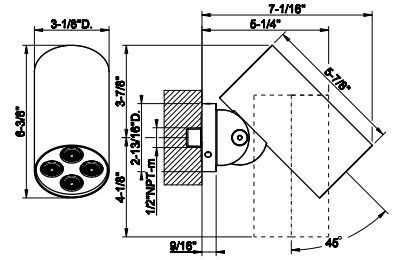

57233

Wall-mounted adjustable showerhead CESELLO.

- Rain function
- 1/2" connections
- Projection from the wall 7-1/16"
- Max flow rate 1.75 GPM

239	Steel Brushed	2.173
708	Copper Brushed PVD	3.216
707	Black Metal Br. PVD	3.216
726	Warm Bronze Br. PVD	3.216
727	Brass Brushed PVD	3.216
299	Matte Black	2.934