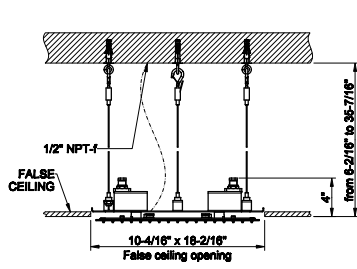

57805+57006

57805

Shower system for ceiling installation

- 12"x19-7/8"
- RAINFALL function
- 1/2" connections
- Max Flow rate 1.75 GPM with R5404 reducer (to be purchased separately)
- To be complemented by cover 57006

238 Mirror Steel 3.842

57006

Cover for 12" x 19-7/8" shower system

238 Mirror Steel	1.416	735 Warm Bronze PVD	3.216
239 Steel Brushed	1.416	726 Warm Bronze Br. PVD	3.434
187 Aged Bronze	3.434	710 Brass PVD	3.216
713 Antique Brass	3.434	727 Brass Brushed PVD	3.434
030 Copper PVD	3.216	246 Gold PVD	3.651
706 Black Metal PVD	3.216	720 Nickel PVD	3.216
708 Copper Brushed PVD	3.434	299 Matte Black	1.911
707 Black Metal Br. PVD	3.434