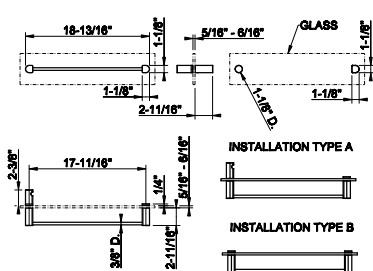

59562

12" towel rail for glass fixing

031 Chrome	496	726 Warm Bronze Br. PVD	785
149 Finox Brushed Nickel	670	710 Brass PVD	735
030 Copper PVD	735	727 Brass Brushed PVD	785
706 Black Metal PVD	735	720 Nickel PVD	735
708 Copper Brushed PVD	785	279 Matte White	670
707 Black Metal Br. PVD	785	299 Matte Black	670
735 Warm Bronze PVD	735