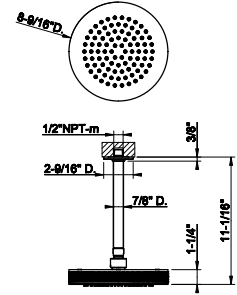

58186

1. Ceiling-mounted shower head
2. 1/2" connections
   - Projection from ceiling 11-1/16"
   - Max flow rate 1.75 GPM

031 Chrome	2.138	735 Warm Bronze PVD	3.166
149 Finox Brushed Nickel	2.888	726 Warm Bronze Br. PVD	3.378
187 Aged Bronze	3.378	710 Brass PVD	3.166
713 Antique Brass	3.378	727 Brass Brushed PVD	3.378
030 Copper PVD	3.166	246 Gold PVD	3.593
706 Black Metal PVD	3.166	720 Nickel PVD	3.166
708 Copper Brushed PVD	3.378	299 Matte Black	2.888
707 Black Metal Br. PVD	3.378	845 Dark Bronze	3.378