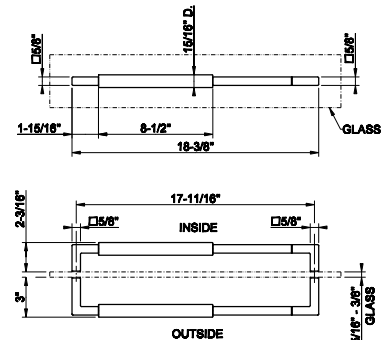

031 Chrome	1.131	726 Warm Bronze Br. PVD	1.787
149 Finox Brushed Nickel	1.528	710 Brass PVD	1.674
187 Aged Bronze	1.787	727 Brass Brushed PVD	1.787
713 Antique Brass	1.787	246 Gold PVD	1.900
030 Copper PVD	1.674	147 Chrome Brushed	1.528
706 Black Metal PVD	1.674	720 Nickel PVD	1.674
708 Copper Brushed PVD	1.787	716 Gold Brushed PVD	1.900
707 Black Metal Br. PVD	1.787	299 Matte Black	1.528
735 Warm Bronze PVD	1.674	845 Dark Bronze	1.787