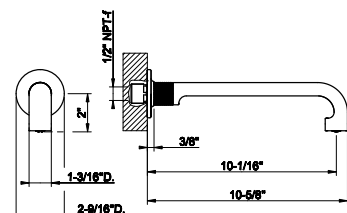

58101

Wall-mounted spout only

- 1/2" connections with separate control (not included)
- Spout projection 10-1/16"
- Drain not included - See DRAINS section
- Requires mixer control 58109 + 53112
- Max flow rate 1.2 GPM