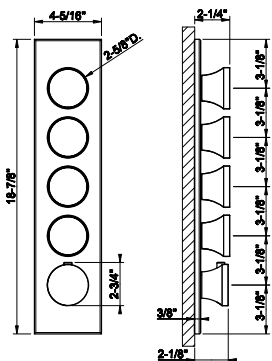

66208

TRIM PARTS ONLY External parts for thermostatic with 4 volume controls

- Single backplate
- High capacity
- 3/4" connections
- Vertical/Horizontal application
- Anti-scalding
- Requires in-wall rough valve 39699

031 Chrome	2.934	727 Brass Brushed PVD	4.636
149 Finox Brushed Nickel	3.961	720 Nickel PVD	4.343
706 Black Metal PVD	4.343	299 Matte Black	3.961
708 Copper Brushed PVD	4.636	845 Dark Bronze	4.636
707 Black Metal Br. PVD	4.636		
726 Warm Bronze Br. PVD	4.636