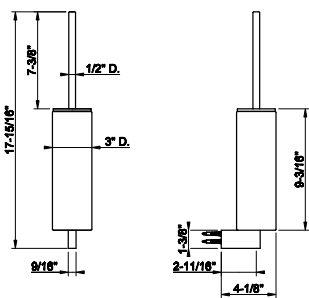

66419

Wall-mounted brush holder, white

031	Chrome	752	726	Warm Bronze Br. PVD	1.189
149	Finox Brushed Nickel	1.017	710	Brass PVD	1.115
187	Aged Bronze	1.189	727	Brass Brushed PVD	1.189
713	Antique Brass	1.189	246	Gold PVD	1.265
030	Copper PVD	1.115	720	Nickel PVD	1.115
706	Black Metal PVD	1.115	279	Matte White	1.017
708	Copper Brushed PVD	1.189	299	Matte Black	1.017
707	Black Metal Br. PVD	1.189	845	Dark Bronze	1.189
735	Warm Bronze PVD	1.115