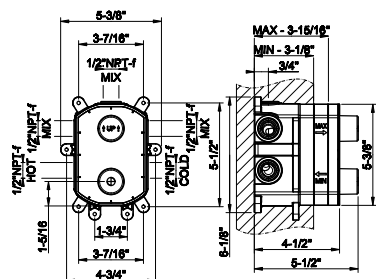

09279+73637

09279

In-wall thermostatic rough valve for 1/2/3-way diverter function

- 1/2" connections
- Vertical application
- Anti-scalding
- Non-Shared function

031 Chrome	762