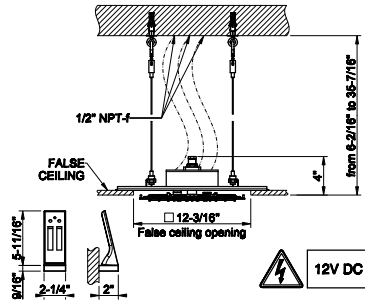

57827+57876