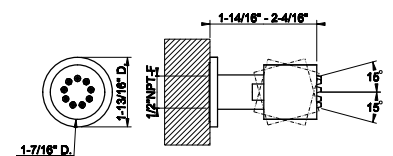

13375

Pivotable body spray

- 1/2" connections
- Max flow rate 0.9 GPM at 60 PSI

031	Chrome	352	726 Warm Bronze Br. PVD	555
149	Finox Brushed Nickel	475	710 Brass PVD	520
187	Aged Bronze	555	727 Brass Brushed PVD	555
713	Antique Brass	555	246 Gold PVD	591
030	Copper PVD	520	147 Chrome Brushed	475
706	Black Metal PVD	520	720 Nickel PVD	520
708	Copper Brushed PVD	555	279 Matte White	475
707	Black Metal Br. PVD	555	299 Matte Black	475
735	Warm Bronze PVD	520