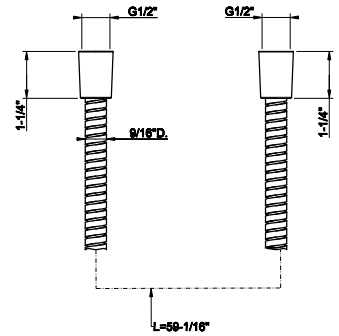

SP02148

Metal flexible hose, 59" length, 1/2" connector.

031 Chrome	166 735	Warm Bronze PVD	264
149 Finox Brushed Nickel	225 726	Warm Bronze Br. PVD	278
187 Aged Bronze	278 710	Brass PVD	264
713 Antique Brass	278 727	Brass Brushed PVD	278
030 Copper PVD	264 246	Gold PVD	296
706 Black Metal PVD	264 720	Nickel PVD	264
708 Copper Brushed PVD	278 299	Matte Black	225
707 Black Metal Br. PVD	278 845	Dark Bronze	269