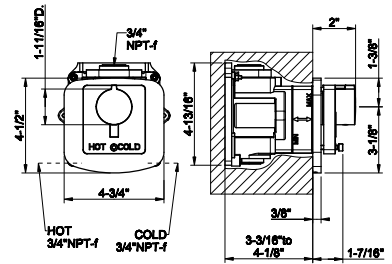

39666

TRIM PARTS ONLY External parts for individual thermostatic mixer

- High Capacity
- 3/4" connections
- Vertical/horizontal application
- Anti-scalding
- Requires in-wall rough valve 39681

031	Chrome	829	710	Brass PVD	1.574
149	Finox Brushed Nickel	1.436	727	Brass Brushed PVD	1.680
187	Aged Bronze	1.680	123	Copper GHRC	1.276
713	Antique Brass	1.680	124	Black Metal GHRC	1.276
030	Copper PVD	1.574	125	Copper Brushed GHRC	1.383
706	Black Metal PVD	1.574	126	Black Metal Br. GHRC	1.383
708	Copper Brushed PVD	1.680	720	Nickel PVD	1.574
707	Black Metal Br. PVD	1.680	279	Matte White	1.436
735	Warm Bronze PVD	1.574	299	Matte Black	1.436
726	Warm Bronze Br. PVD	1.680