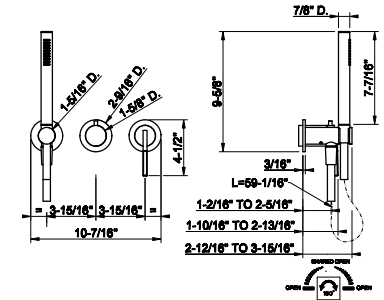

63545

TRIM PARTS ONLY. Wall-mounted bath mixer control

- Separate backplate
- Two-way diverter
- Water outlet
- Handshower max flow rate 1.75 GPM
- Requires inline Pressure Balance

031	Chrome	1.588	707	Black Metal Br. PVD	2.508
149	Finox Brushed Nickel	2.144	735	Warm Bronze PVD	2.349
187	Aged Bronze	2.508	726	Warm Bronze Br. PVD	2.508
713	Antique Brass	2.508	710	Brass PVD	2.349
030	Copper PVD	2.349	727	Brass Brushed PVD	2.508
706	Black Metal PVD	2.349	720	Nickel PVD	2.349
708	Copper Brushed PVD	2.508	299	Matte Black	2.144