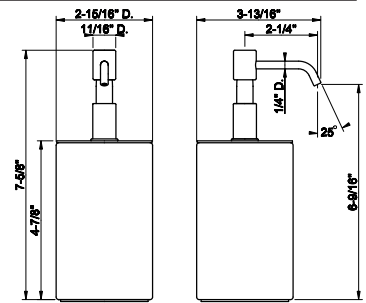

59538

Standing soap dispenser holder, black

031 Chrome	479	735 Warm Bronze PVD	710
149 Finox Brushed Nickel	647	726 Warm Bronze Br. PVD	757
187 Aged Bronze	757	710 Brass PVD	710
713 Antique Brass	757	727 Brass Brushed PVD	757
030 Copper PVD	710	720 Nickel PVD	710
706 Black Metal PVD	710	279 Matte White	647
708 Copper Brushed PVD	757	299 Matte Black	647
707 Black Metal Br. PVD	757