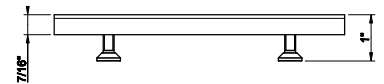

031 Chrome	495	710 Brass PVD	733
149 Finox Brushed Nickel	669	727 Brass Brushed PVD	783
030 Copper PVD	733	246 Gold PVD	832
706 Black Metal PVD	733	147 Chrome Brushed	669
708 Copper Brushed PVD	783	720 Nickel PVD	733
707 Black Metal Br. PVD	783	716 Gold Brushed PVD	832
735 Warm Bronze PVD	733	299 Matte Black	669
726 Warm Bronze Br. PVD	783