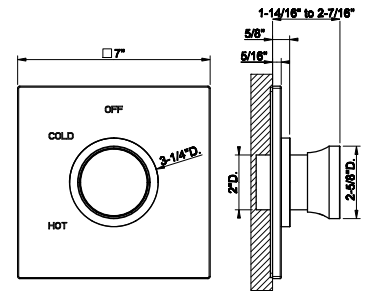

66172

TRIM PARTS ONLY External parts for single exit pressure
• Single backplate
• 1/2" connections
• Requires in-wall rough valve 09272

031 Chrome	985	727 Brass Brushed PVD	1.557
149 Finox Brushed Nickel	1.330	720 Nickel PVD	1.458
706 Black Metal PVD	1.458	299 Matte Black	1.330
708 Copper Brushed PVD	1.557	845 Dark Bronze	1.557
707 Black Metal Br. PVD	1.557		
726 Warm Bronze Br. PVD	1.557