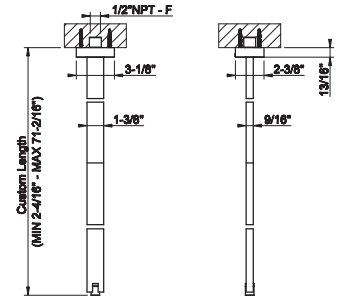

26699

1. Ceiling-mounted washbasin spout only
2. Custom length: Min. 2-1/4" Max. 71-1/8"
   - Drain not included - See DRAINS section
   - Requires mixer control
   - Max flow rate 1.2 GPM