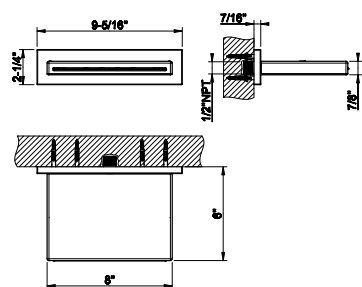

26693

Wall-mounted waterfall spout

- 1/2" connections
- Spout projection 6-1/8"
- Spout flow rate 6.5 GPM at 60 PSI

031	Chrome	2.554