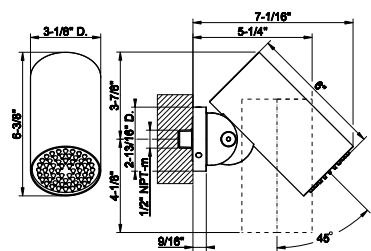

57203

Wall-mounted adjustable showerhead FLESSA.

- Rain function
- 1/2" connections
- Projection from the wall 7-1/16"
- Max flow rate 1.75 GPM

239	Steel Brushed	1.744
708	Copper Brushed PVD	2.580
707	Black Metal Br. PVD	2.580
726	Warm Bronze Br. PVD	2.580
727	Brass Brushed PVD	2.580
299	Matte Black	2.354