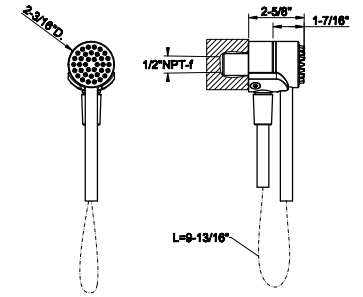

63199

Magnetic anti-limestone handshower set

- Fixed hook
- Wall elbow
- 59" flex hose in black
- Max flow rate 1.75 GPM

031 Chrome	1.054	735 Warm Bronze PVD	1.560
149 Finox Brushed Nickel	1.424	726 Warm Bronze Br. PVD	1.666
187 Aged Bronze	1.666	710 Brass PVD	1.560
713 Antique Brass	1.666	727 Brass Brushed PVD	1.666
030 Copper PVD	1.560	246 Gold PVD	1.771
706 Black Metal PVD	1.560	720 Nickel PVD	1.560
708 Copper Brushed PVD	1.666	299 Matte Black	1.424
707 Black Metal Br. PVD	1.666