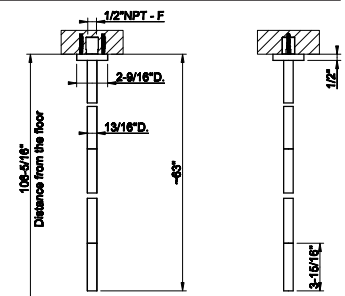

54093

High basin spout

239	Steel Brushed	594
708	Copper Brushed PVD	880
707	Black Metal Br. PVD	880
726	Warm Bronze Br. PVD	880
727	Brass Brushed PVD	880
299	Matte Black	802

54010

Medium wall-mounted spout basin

239	Steel Brushed	420
708	Copper Brushed PVD	620
707	Black Metal Br. PVD	620
726	Warm Bronze Br. PVD	620
727	Brass Brushed PVD	620
299	Matte Black	565

54110

Long wall-mounted spout basin

239	Steel Brushed	442
708	Copper Brushed PVD	652
707	Black Metal Br. PVD	652
726	Warm Bronze Br. PVD	652
727	Brass Brushed PVD	652
299	Matte Black	594

54299

Ceiling-mounted washbasin spout only

- Spout length 63"
- Drain not included - See DRAINS section
- Requires mixer control 54219 + 53112 or 54205
- Max flow rate 1.2 GPM

239	Steel Brushed	2.313
708	Copper Brushed PVD	3.424
707	Black Metal Br. PVD	3.424
726	Warm Bronze Br. PVD	3.424
727	Brass Brushed PVD	3.424
299	Matte Black	3.123