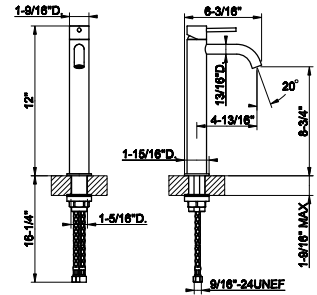

54406

Tall single lever washbasin mixer without pop-up assembly

- Extended spout projection 6-1/8"
- Height 12"
- Drain not included - See DRAINS section
- Max flow rate 1.2 GPM
- ADA compliant
- Handle kit

239 Steel Brushed	1.316
708 Copper Brushed PVD	1.949
707 Black Metal Br. PVD	1.949
726 Warm Bronze Br. PVD	1.949
727 Brass Brushed PVD	1.949
299 Matte Black	1.777