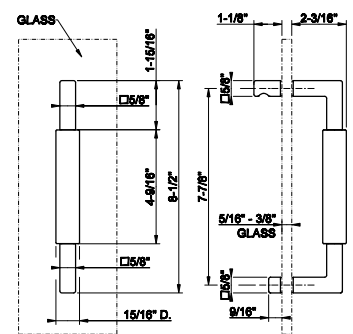

67621

1. 8" Handle. Vertical/horizontal installation. DIAMANTATO
2. For 5/16" to 3/8" (8-10mm) glass
   - 8-1/2" L x 2-3/16"D
   - 7-7/8" center-to-center
   - With interior finger pull, 1-1/8"L

031 Chrome	523	726 Warm Bronze Br. PVD	825
149 Finox Brushed Nickel	706	710 Brass PVD	773
187 Aged Bronze	825	727 Brass Brushed PVD	825
713 Antique Brass	825	246 Gold PVD	878
030 Copper PVD	773	147 Chrome Brushed	706
706 Black Metal PVD	773	720 Nickel PVD	773
708 Copper Brushed PVD	825	716 Gold Brushed PVD	878
707 Black Metal Br. PVD	825	299 Matte Black	706
735 Warm Bronze PVD	773	845 Dark Bronze	825