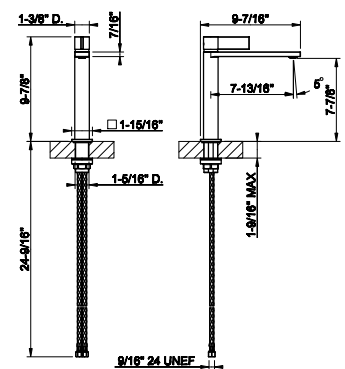

031 Chrome	1.100	735 Warm Bronze PVD	1.626
149 Finox Brushed Nickel	1.485	726 Warm Bronze Br. PVD	1.734
187 Aged Bronze	1.734	710 Brass PVD	1.626
713 Antique Brass	1.734	727 Brass Brushed PVD	1.734
030 Copper PVD	1.626	720 Nickel PVD	1.626
706 Black Metal PVD	1.626	299 Matte Black	1.485
708 Copper Brushed PVD	1.734	845 Dark Bronze	1.734
707 Black Metal Br. PVD	1.734