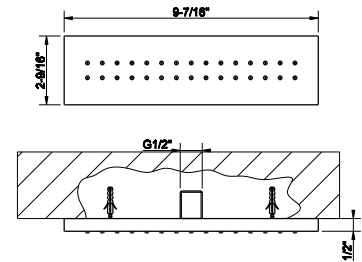

031 Chrome	1.144	735 Warm Bronze PVD	1.693
149 Finox Brushed Nickel	1.545	726 Warm Bronze Br. PVD	1.807
187 Aged Bronze	1.807	710 Brass PVD	1.693
713 Antique Brass	1.807	727 Brass Brushed PVD	1.807
030 Copper PVD	1.693	720 Nickel PVD	1.693
706 Black Metal PVD	1.693	299 Matte Black	1.545
708 Copper Brushed PVD	1.807	845 Dark Bronze	1.807
707 Black Metal Br. PVD	1.807