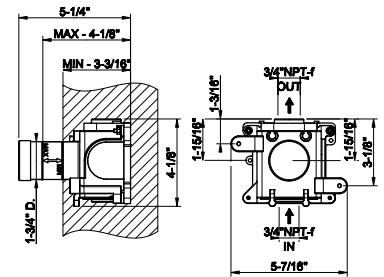

39683+66218