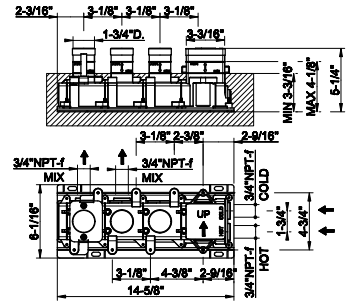

63011

In-wall thermostatic rough valve for two separate functions.
• High capacity
• 3/4"connections
• Anti-scalding

031 Chrome 1.438

65222

TRIM PARTS ONLY External parts for thermostatic mixer for two simultaneous functions, with push-button on/off controls.
• Singlebackplate
• High capacity
• 3/4"connections
• Anti-scalding
• Vertical/horizontal application
• Requires in-wall rough valve 63011

031 Chrome	2.571	735 Warm Bronze PVD	3.803
149 Finox Brushed Nickel	3.468	726 Warm Bronze Br. PVD	4.058
187 Aged Bronze	4.058	710 Brass PVD	3.803
713 Antique Brass	4.058	727 Brass Brushed PVD	4.058
030 Copper PVD	3.803	246 Gold PVD	4.319
706 Black Metal PVD	3.803	720 Nickel PVD	3.803
708 Copper Brushed PVD	4.058	299 Matte Black	3.468
707 Black Metal Br. PVD	4.058		

63011+65222