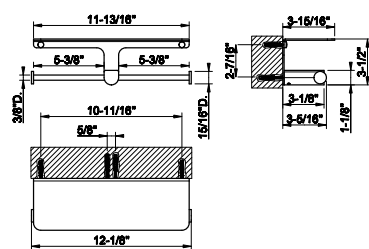

59449
Wall-mounted tissue holder with cover

031 Chrome	456	726 Warm Bronze Br. PVD	720
149 Finox Brushed Nickel	616	710 Brass PVD	675
030 Copper PVD	675	727 Brass Brushed PVD	720
706 Black Metal PVD	675	720 Nickel PVD	675
708 Copper Brushed PVD	720	279 Matte White	616
707 Black Metal Br. PVD	720	299 Matte Black	616
735 Warm Bronze PVD	675