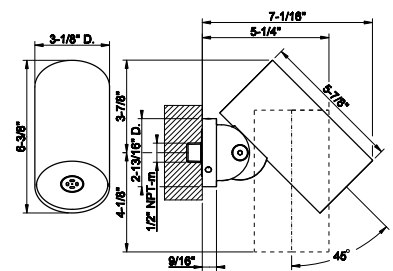

57247

Wall-mounted adjustable showerhead TRAME.

- Waterfall function
- 1/2" connections
- Projection from the wall 7-1/16"
- Max flow rate 1.75 GPM

239 Steel Brushed	2.371
708 Copper Brushed PVD	3.509
707 Black Metal Br. PVD	3.509
726 Warm Bronze Br. PVD	3.509
727 Brass Brushed PVD	3.509