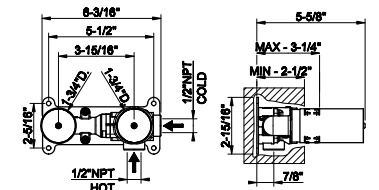

54197+70388