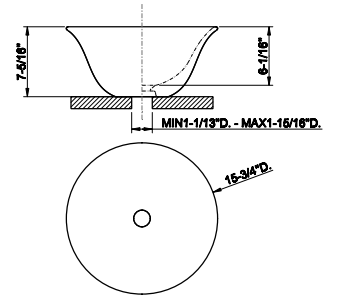

54611

Flush Actuator Plate

- •Stainless steel
- •Compatible with GEBERIT models: 111.597.001, 111.902.005, 111.798.00.1, 111.335.00.5
- •Without visible fixing system

031 Chrome	1.067	708 Copper Brushed PVD	1.576
281 Matte Coral	1.437	707 Black Metal Br. PVD	1.576
273 Matte Greige	1.437	735 Warm Bronze PVD	1.576
275 Matte Cipria	1.437	726 Warm Bronze Br. PVD	1.576
276 Matte Agave	1.437	710 Brass PVD	1.576
280 Matte Odra	1.437	727 Brass Brushed PVD	1.576
239 Steel Brushed	1.067	246 Gold PVD	1.789
187 Aged Bronze	1.576	720 Nickel PVD	1.576
713 Antique Brass	1.576	279 Matte White	1.437
030 Copper PVD	1.576	299 Matte Black	1.437
706 Black Metal PVD	1.576	845 Dark Bronze	1.576

39123

Counter washbasin in White Gres without overflow waste

- 7-5/16" HIGH X 15-3/4" DIAMETER
- Drain sold separately - see 29048
- Please contact Gessi North America for freight terms

519 Gres	931

39124

Counter washbasin in Black Gres without overflow waste

- 7-5/16" HIGH X 15-3/4" DIAMETER
- Drain sold separately - see 29048
- Please contact Gessi North America for freight terms

519 Gres	931

39125

Counter washbasin in Bright Platinum Gres without overflow waste

- 7-5/16" HIGH X 15-3/4" DIAMETER
- Drain sold separately - see 29048
- Please contact Gessi North America for freight terms

519 Gres	1.974