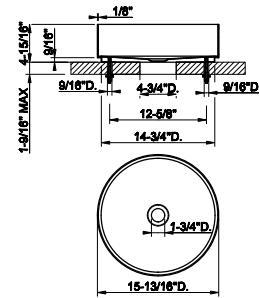

54651

Flush Actuator Plate VENTI20

- •Compatible with GEBERIT models: 111.597.001, 111.902.005, 111.798.00.1, 111.335.00.5
- •Without visible fixingsystem
- •ADA COMPLIANT

031 Chrome	1.382	707 Black Metal Br. PVD	2.182
149 Finox Brushed Nickel	1.865	735 Warm Bronze PVD	2.045
187 Aged Bronze	2.182	726 Warm Bronze Br. PVD	2.182
713 Antique Brass	2.182	710 Brass PVD	2.045
030 Copper PVD	2.045	727 Brass Brushed PVD	2.182
706 Black Metal PVD	2.045	720 Nickel PVD	2.045
708 Copper Brushed PVD	2.182	299 Matte Black	1.865

65601

Counter washbasin in stainless steel RIGATO, without overflow waste. It can be combined with waste 54597.

239 Steel Brushed	5.008
708 Copper Brushed PVD	9.173
707 Black Metal Br. PVD	9.173
726 Warm Bronze Br. PVD	9.173
727 Brass Brushed PVD	9.173

54601

Counter washbasin In stainless steel, without overflow waste. Without basin waste. It can be combined with waste 54597.

239 Steel Brushed	2.129
708 Copper Brushed PVD	6.074
707 Black Metal Br. PVD	6.074
726 Warm Bronze Br. PVD	6.074
727 Brass Brushed PVD	6.074
299 Matte Black	3.853

54597

1 1/4" push drain with or without overflow feature - Recommended for Gessi 316 Collection

239 Steel Brushed	184
708 Copper Brushed PVD	272
707 Black Metal Br. PVD	272
726 Warm Bronze Br. PVD	272
727 Brass Brushed PVD	272
299 Matte Black	249

01427

1 1/4" push drain with or without overflow feature