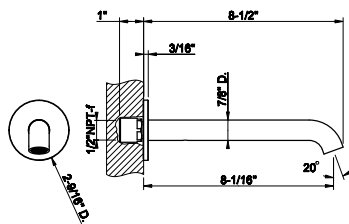

66102

Wall-mounted washbasin spout only

- Projection 8-1/16"
- 1/2" connections
- Drain not included - See DRAINS section
- Requires mixercontrol
- Max flow rate 1.2 GPM.

031 Chrome	348	708 Copper Brushed PVD	550
278 Glossy Coral	550	707 Black Metal Br. PVD	550
277 Glossy Odra	550	726 Warm Bronze Br. PVD	550
276 Matte Agave	470	727 Brass Brushed PVD	550
275 Matte Cipria	470	720 Nickel PVD	515
273 Matte Greige	470	299 Matte Black	470
149 Finox Brushed Nickel	470	845 Dark Bronze	550
706 Black Metal PVD	515