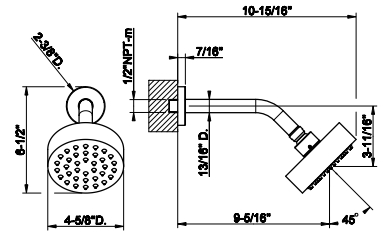

031 Chrome	1.529	707 Black Metal Br. PVD	2.416
149 Finox Brushed Nickel	2.065	735 Warm Bronze PVD	2.264
187 Aged Bronze	2.416	726 Warm Bronze Br. PVD	2.416
713 Antique Brass	2.416	710 Brass PVD	2.264
030 Copper PVD	2.264	727 Brass Brushed PVD	2.416
706 Black Metal PVD	2.264	720 Nickel PVD	2.264
708 Copper Brushed PVD	2.416	299 Matte Black	2.065