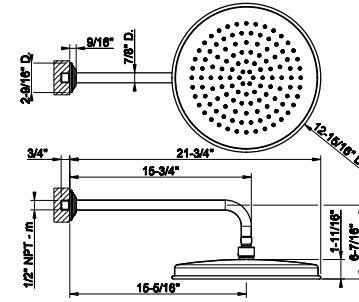

63448

Wall-mounted adjustable shower head with arm DIAMANTATO.
 • 1/2" connections.
 • Projection from wall to center 13-1/2"
 • Total projection 17-3/4"
 • Max flow rate 1.75 GPM

031 Chrome	2.163	707 Black Metal Br. PVD	3.418
149 Finox Brushed Nickel	2.922	735 Warm Bronze PVD	3.204
187 Aged Bronze	3.418	726 Warm Bronze Br. PVD	3.418
713 Antique Brass	3.418	710 Brass PVD	3.204
030 Copper PVD	3.204	727 Brass Brushed PVD	3.418
706 Black Metal PVD	3.204	720 Nickel PVD	3.204
708 Copper Brushed PVD	3.418	299 Matte Black	2.922