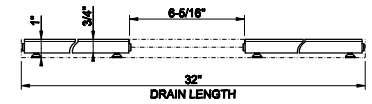

031 Chrome	1.197710	Brass PVD	1.772
239 Steel Brushed	1.197727	Brass Brushed PVD	1.772
030 Copper PVD	1.772246	Gold PVD	2.011
706 Black Metal PVD	1.772147	Chrome Brushed	1.616
708 Copper Brushed PVD	1.772720	Nickel PVD	1.772
707 Black Metal Br. PVD	1.772716	Gold Brushed PVD	2.011
735 Warm Bronze PVD	1.772299	Matte Black	1.616
726 Warm Bronze Br. PVD	1.772		

67058

TRIM PARTS ONLY 36" linear drain insert to be combined with cover art. 67066, 67566, or 67666 purchased separately

- Compatible with INFINITY DRAIN FCB 65, FF 65, FCS 65 series linear drain channel (to be purchased separately)
- FCB 6536 SS: For use with Traditional Waterproofing: PVC, Vinyl, Lead, Hot Mop, Copper or Fiberglass
- FC 6536 SS: For use with Liquid/Fabric Waterproofing
- FCS 6536: For use with Schluter®-Kerdi Waterproofing
- 36"L x 2-5/16"W x 1"H