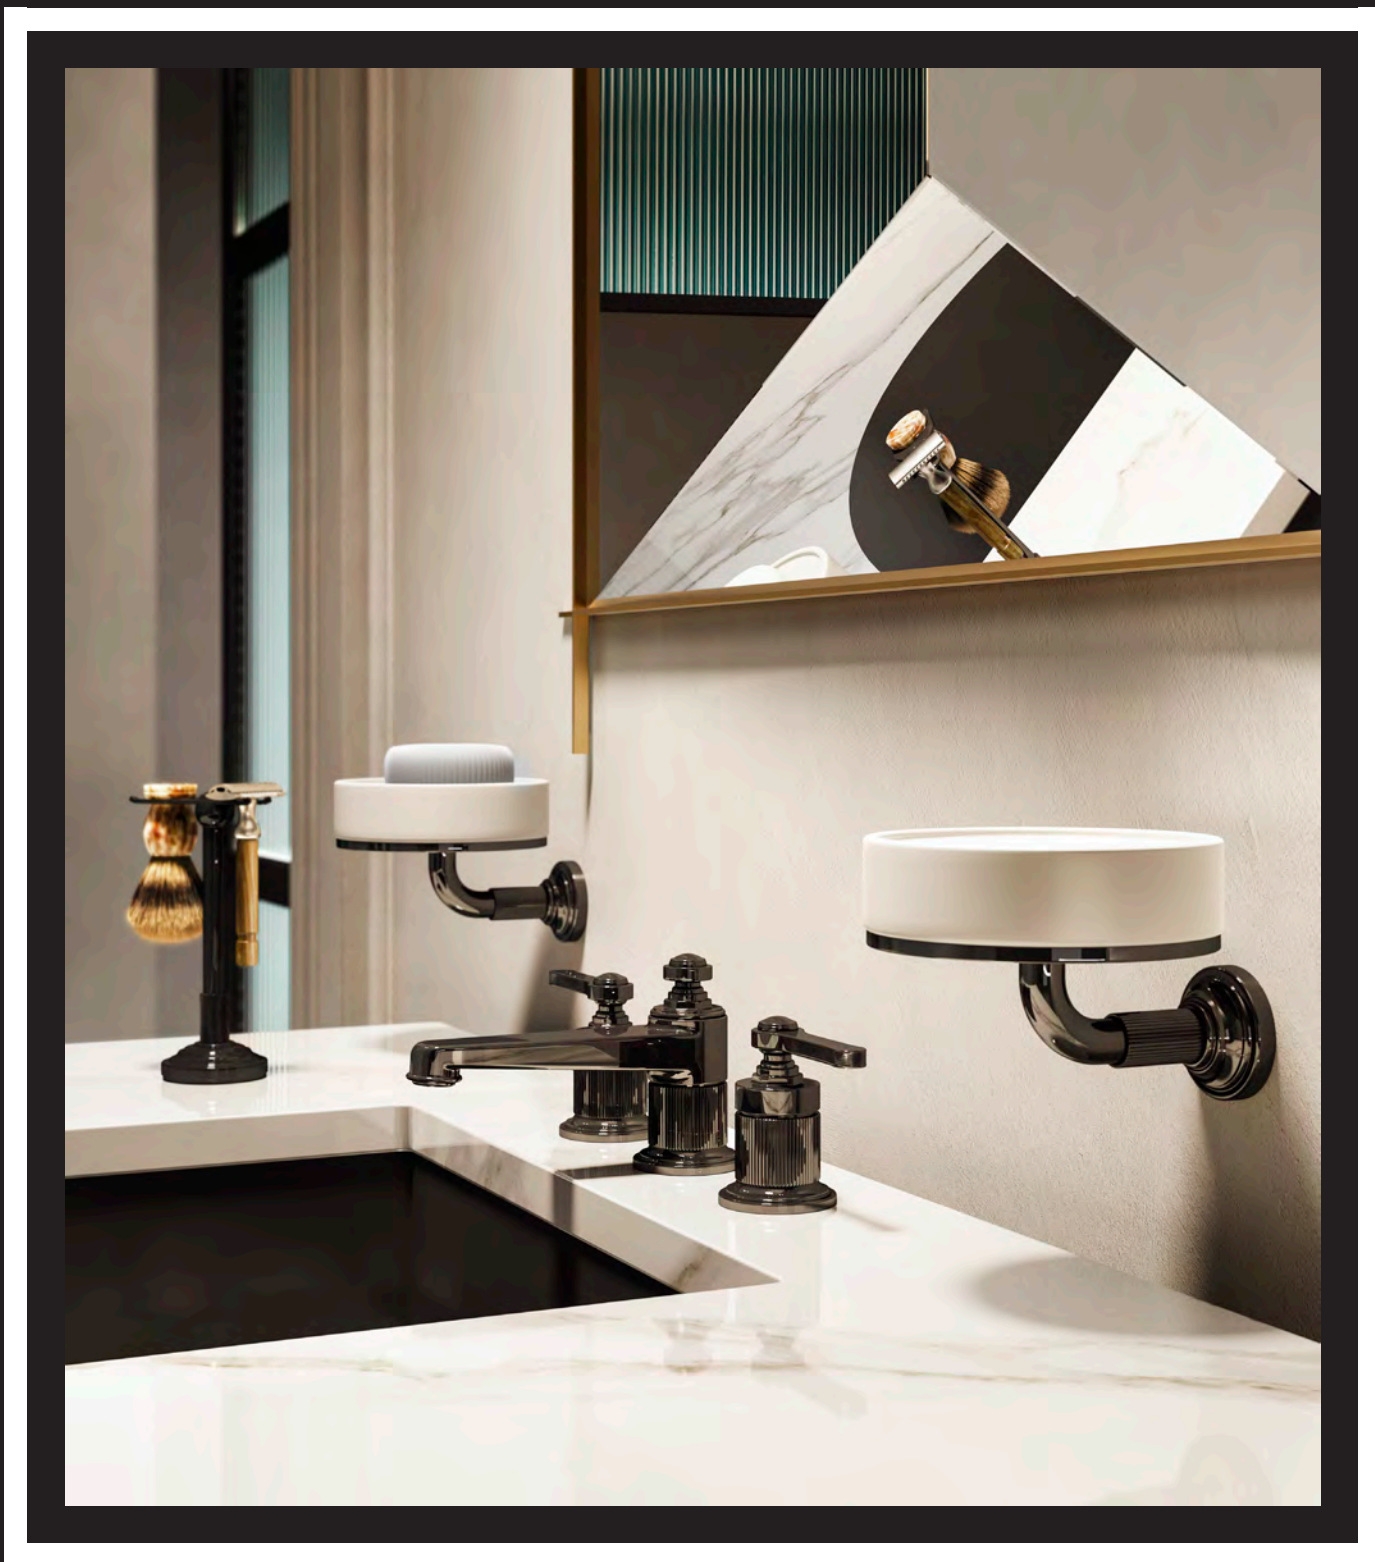

SP02148

Metal flexible hose, 59" length, 1/2" connector.

031 Chrome	166	735 Warm Bronze PVD	264
149 Finox Brushed Nickel	225	726 Warm Bronze Br. PVD	278
187 Aged Bronze	278	710 Brass PVD	264
713 Antique Brass	278	727 Brass Brushed PVD	278
030 Copper PVD	264	246 Gold PVD	296
706 Black Metal PVD	264	720 Nickel PVD	264
708 Copper Brushed PVD	278	299 Matte Black	225
707 Black Metal Br. PVD	278	845 Dark Bronze	269