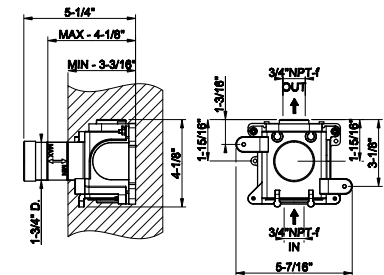

39683+43268