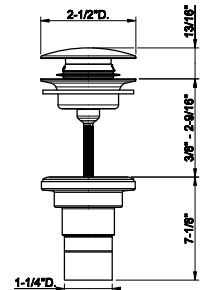

54597

1 1/4" push drain with or without overflow feature - Recommended for Gessi 316 Collection

239 Steel Brushed	184
708 Copper Brushed PVD	272
707 Black Metal Br. PVD	272
726 Warm Bronze Br. PVD	272
727 Brass Brushed PVD	272
299 Matte Black	249