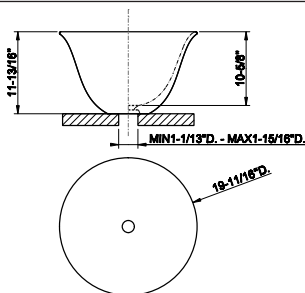

39133

Counter washbasin in White Gres without overflow waste
• 11-13/16" HIGH X 19-11/16" DIAMETER
• Drain sold separately - see 29048
• Please contact Gessi North America for freight terms

519	Gres	1.010