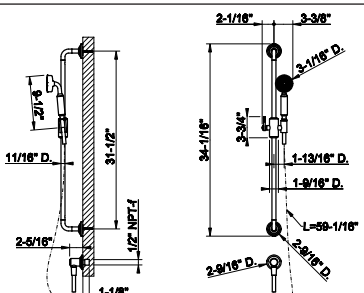

65142

Handshower and adjustable sliding rail set

- Adjustable bar
- Adjustable hook
- 59° Flex hose
- Wall elbow
- Max flow rate 1.75 GPM

031 Chrome	2.640	707 Black Metal Br. PVD	4.171
149 Finox Brushed Nickel	3.564	735 Warm Bronze PVD	3.907
187 Aged Bronze	4.171	726 Warm Bronze Br. PVD	4.171
713 Antique Brass	4.171	710 Brass PVD	3.907
030 Copper PVD	3.907	727 Brass Brushed PVD	4.171
706 Black Metal PVD	3.907	720 Nickel PVD	3.907
708 Copper Brushed PVD	4.171	299 Matte Black	3.564