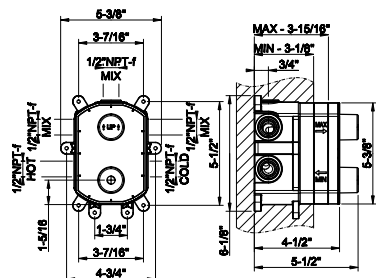

09279+58234

09279

In-wall thermostatic rough valve for 1/2/3-way diverter function

- 1/2" connections
- Vertical application
- Anti-scalding
- Non-Shared function

031 Chrome	762