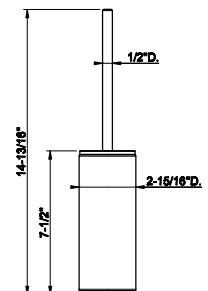

58543

Standing brush holder, white

031 Chrome	737 735	Warm Bronze PVD	1.092
149 Finox Brushed Nickel	995 726	Warm Bronze Br. PVD	1.165
187 Aged Bronze	1.165 710	Brass PVD	1.092
713 Antique Brass	1.165 727	Brass Brushed PVD	1.165
030 Copper PVD	1.092 246	Gold PVD	1.238
706 Black Metal PVD	1.092 720	Nickel PVD	1.092
708 Copper Brushed PVD	1.165 299	Matte Black	995
707 Black Metal Br. PVD	1.165 845	Dark Bronze	1.165