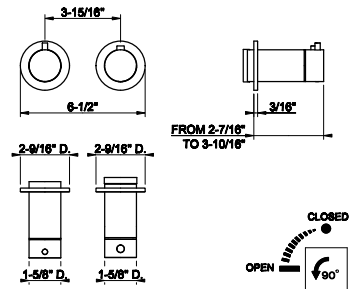

54169

In-wall thermostatic rough valve for 1/2/3-way diverter function

- 1/2" connections
- Anti-scalding
- Service stops not included
- Non-Shared Function

239 Steel Brushed	733

63331

TRIM PARTS ONLY External parts for thermostatic with single volume control

- Single backplate
- 1/2" connections
- Anti-scalding
- Requires in-wall rough valve 54169

031 Chrome	1.276	707 Black Metal Br. PVD	2.015
149 Finox Brushed Nickel	1.723	735 Warm Bronze PVD	1.890
187 Aged Bronze	2.015	726 Warm Bronze Br. PVD	2.015
713 Antique Brass	2.015	710 Brass PVD	1.890
030 Copper PVD	1.890	727 Brass Brushed PVD	2.015
706 Black Metal PVD	1.890	720 Nickel PVD	1.890
708 Copper Brushed PVD	2.015	299 Matte Black	1.723

54169+63331