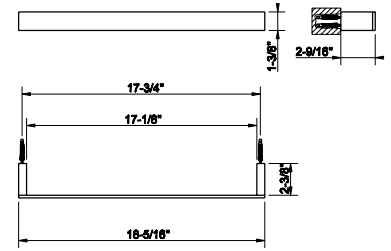

20900

18" towel bar

031 Chrome	545	707 Black Metal Br. PVD	862
149 Finox Brushed Nickel	736	735 Warm Bronze PVD	807
187 Aged Bronze	862	726 Warm Bronze Br. PVD	862
713 Antique Brass	862	710 Brass PVD	807
030 Copper PVD	807	727 Brass Brushed PVD	862
706 Black Metal PVD	807	720 Nickel PVD	807
708 Copper Brushed PVD	862	099 Black XL	736