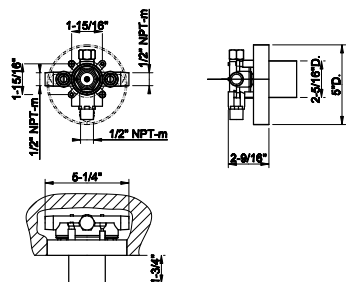

09272+63373

09272

In-wall single exit pressure balance rough valve
• 1/2" connections