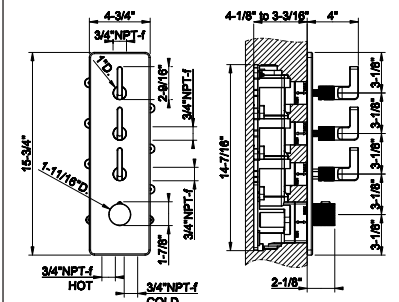

58206

1. TRIM PARTS ONLY External parts for thermostatic with 3 volume controls
2. Single backplate
   - High capacity
   - 3/4" connections
   - Vertical/Horizontal application
   - Anti-scalding
   - Requires in-wall rough valve 39695

031 Chrome	2.115	735 Warm Bronze PVD	4.438
149 Finox Brushed Nickel	4.049	726 Warm Bronze Br. PVD	4.738
187 Aged Bronze	4.738	710 Brass PVD	4.438
713 Antique Brass	4.738	727 Brass Brushed PVD	4.738
030 Copper PVD	4.438	246 Gold PVD	5.037
706 Black Metal PVD	4.438	720 Nickel PVD	4.438
708 Copper Brushed PVD	4.738	299 Matte Black	4.049
707 Black Metal Br. PVD	4.738	845 Dark Bronze	4.738