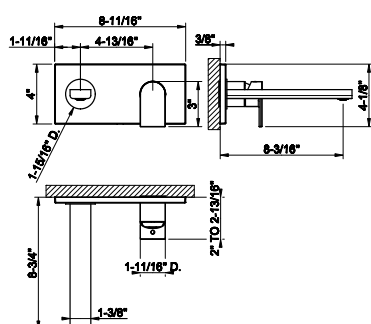

44895

External parts for built-in mixer with long spout, without waste

031	Chrome	853
149	Finox Brushed Nickel	1.152
299	Matte Black	1.152