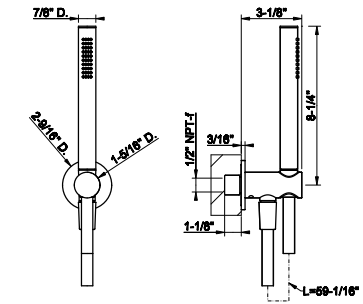

63329

Handshower set

- Fixed hook
- Wall elbow
- 59° flex hose
- Max flow rate 1.75 GPM

031 Chrome	736	735 Warm Bronze PVD	1.090
149 Finox Brushed Nickel	992	726 Warm Bronze Br. PVD	1.162
187 Aged Bronze	1.162	710 Brass PVD	1.090
713 Antique Brass	1.162	727 Brass Brushed PVD	1.162
030 Copper PVD	1.090	720 Nickel PVD	1.090
706 Black Metal PVD	1.090	299 Matte Black	992
708 Copper Brushed PVD	1.162	845 Dark Bronze	1.162
707 Black Metal Br. PVD	1.162