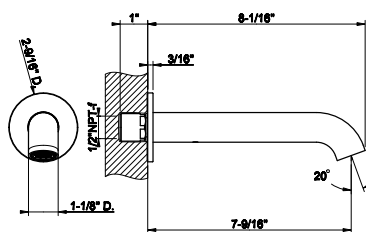

66103

Wall mounted Bath spout only

- 1/2" connections with separate control (not included)
- Spout projection 7-9/16"
- Drain not included -See DRAINS section
- Requires mixer control
- Flow rate 6.4 GPM at 60 PSI