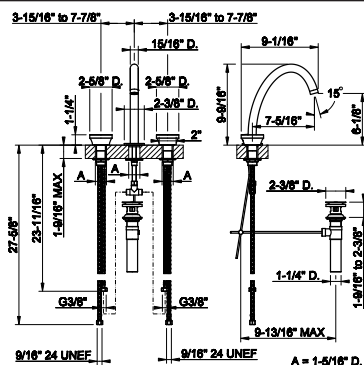

66013

Widespread washbasin mixer with pop-up assembly

- Can be combined with the insert 66600 and 66602 of the desired finish.
- Spout projection 7-5/16"
- Height 9-9/16"
- 1-1/4" D. pop-up drain and flexible hoses with 9/16" – 24UNEF connections
- Max flow rate 1.2 GPM