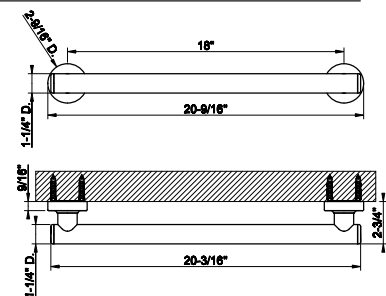

58424

Safety grip-handle for bathtub and shower enclosure

• 18" length

031	Chrome	1.680	735 Warm Bronze PVD	2.488
149	Finiox Brushed Nickel	2.270	726 Warm Bronze Br. PVD	2.655
187	Aged Bronze	2.657	710 Brass PVD	2.488
713	Antique Brass	2.657	727 Brass Brushed PVD	2.657
030	Copper PVD	2.488	246 Gold PVD	2.820
706	Black Metal PVD	2.488	720 Nickel PVD	2.488
708	Copper Brushed PVD	2.657	299 Matte Black	2.270
707	Black Metal Br. PVD	2.657