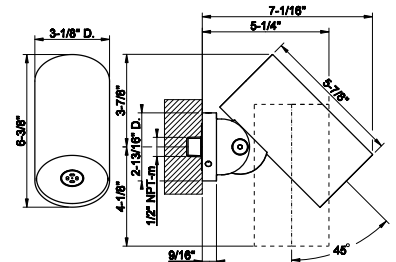

57235

Wall-mounted adjustable showerhead CESELLO.

- Mist function
- 1/2" connections
- Projection from the wall 7-1/16"
- Flow rate 0.14 GPM at 60 PSI

239	Steel Brushed	2.141
708	Copper Brushed PVD	3.168
707	Black Metal Br. PVD	3.168
726	Warm Bronze Br. PVD	3.168
727	Brass Brushed PVD	3.168
299	Matte Black	2.893