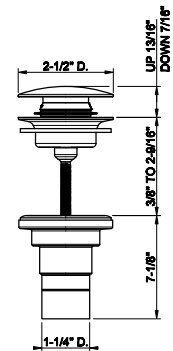

01427

1 1/4" push drain with or without overflow feature

031 Chrome	116	707 Black Metal Br. PVD	329
273 Matte Greige	283	735 Warm Bronze PVD	329
275 Matte Cipria	283	726 Warm Bronze Br. PVD	329
278 Glossy Coral	283	710 Brass PVD	329
277 Glossy Odra	283	727 Brass Brushed PVD	329
276 Matte Agave	283	246 Gold PVD	352
239 Steel Brushed	116	720 Nickel PVD	329
187 Aged Bronze	329	279 Matte White	283
713 Antique Brass	329	716 Gold Brushed PVD	352
030 Copper PVD	329	299 Matte Black	335
706 Black Metal PVD	329	845 Dark Bronze	329
708 Copper Brushed PVD	329