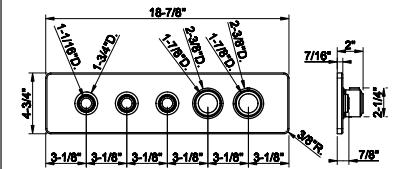

63013+65224