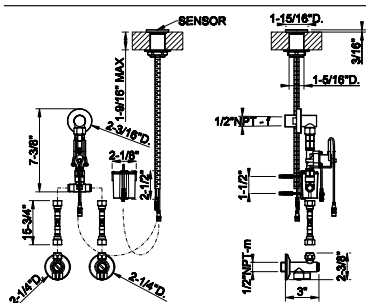

54018

Electronic separate control with under-basin mixer to regulate flow rate and temperature.

- 1/2" connections
- 10 sec flow cycle
- ADA compliant

239	Steel Brushed	1.546
708	Copper Brushed PVD	2.288
707	Black Metal Br. PVD	2.288
726	Warm Bronze Br. PVD	2.288
727	Brass Brushed PVD	2.288
299	Matte Black	2.087