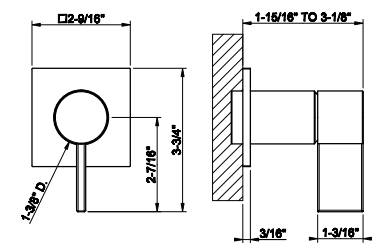

73609

TRIM PARTS ONLY Wall-mounted washbasin mixer control. DIAMANTATO

- Connection 9/16" - 24 UNEF
- Drain not included - See DRAINS section
- Requires in-wall rough valve 63412

031 Chrome	457	735 Warm Bronze PVD	676
149 Finox Brushed Nickel	618	726 Warm Bronze Br. PVD	722
187 Aged Bronze	722	710 Brass PVD	676
713 Antique Brass	722	727 Brass Brushed PVD	722
030 Copper PVD	676	720 Nickel PVD	676
706 Black Metal PVD	676	299 Matte Black	618
708 Copper Brushed PVD	722	845 Dark Bronze	722
707 Black Metal Br. PVD	722