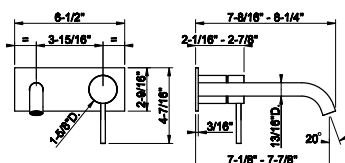

54090

TRIM PARTS ONLY Wall-mounted washbasin mixer trim
• Spout projection 7-1/8" - 7-7/8"
• Drain not included - See DRAINS section
• Requires in-wall rough valve 54197
• Max flow rate 1.2 GPM
• ADA compliant
• Handle kit

239 Steel Brushed	934
708 Copper Brushed PVD	1.383
707 Black Metal Br. PVD	1.383
726 Warm Bronze Br. PVD	1.383
727 Brass Brushed PVD	1.383
299 Matte Black	1.262