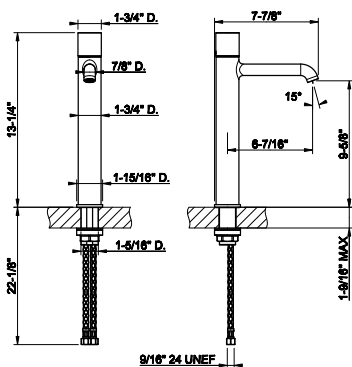

70604

Tall single lever washbasin mixer without pop-up assembly. DIAMANTATO

- Spout projection 6-7/16"
- Height 13-1/4"
- Drain not included – see DRAINS section
- Max flow rate 1.2 GPM
- Flexible hoses with 9/16" – 24 UNEF connections.

031 Chrome	1.072	726 Warm Bronze Br. PVD	1.693
149 Finox Brushed Nickel	1.448	710 Brass PVD	1.587
706 Black Metal PVD	1.587	727 Brass Brushed PVD	1.693
708 Copper Brushed PVD	1.693	299 Matte Black	1.448
707 Black Metal Br. PVD	1.693	845 Dark Bronze	1.693
735 Warm Bronze PVD	1.587