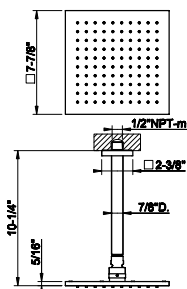

59155

Ceiling-mounted adjustable shower head with arm.

- 1/2" connections.
- Projection from ceiling 10-1/4"
- Max flow rate 1.75 GPM

031	Chrome	993	726	Warm Bronze Br. PVD	1.570
149	Finox Brushed Nickel	1.340	710	Brass PVD	1.470
030	Copper PVD	1.470	727	Brass Brushed PVD	1.570
706	Black Metal PVD	1.470	720	Nickel PVD	1.470
708	Copper Brushed PVD	1.570	279	Matte White	1.340
707	Black Metal Br. PVD	1.570	299	Matte Black	1.340
735	Warm Bronze PVD	1.470			

47290

Ceiling-mounted adjustable shower head with arm

- 1/2" connections
- Projection from ceiling 10-1/4"
- Square 7-7/8"
- Max flow rate 1.75 GPM

031	Chrome	688			
149	Finox Brushed Nickel	929			
299	Matte Black	929