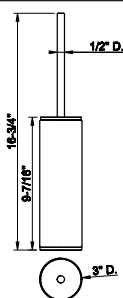

58544
Standing brush holder, black

031 Chrome	737 735	Warm Bronze PVD	1.092
149 Finox Brushed Nickel	995 726	Warm Bronze Br. PVD	1.165
187 Aged Bronze	1.165 710	Brass PVD	1.092
713 Antique Brass	1.165 727	Brass Brushed PVD	1.165
030 Copper PVD	1.092 246	Gold PVD	1.238
706 Black Metal PVD	1.092 720	Nickel PVD	992
708 Copper Brushed PVD	1.165 299	Matte Black	995
707 Black Metal Br. PVD	1.165 845	Dark Bronze	1.165

58455
Paper-roll holder for horizontal/vertical installation.

031 Chrome	477 735	Warm Bronze PVD	706
149 Finox Brushed Nickel	644 726	Warm Bronze Br. PVD	753
187 Aged Bronze	753 710	Brass PVD	706
713 Antique Brass	753 727	Brass Brushed PVD	753
030 Copper PVD	706 246	Gold PVD	802
706 Black Metal PVD	706 720	Nickel PVD	706
708 Copper Brushed PVD	753 299	Matte Black	644
707 Black Metal Br. PVD	753 845	Dark Bronze	753

58497
12" towel rail.

031 Chrome	671 735	Warm Bronze PVD	993
149 Finox Brushed Nickel	907 726	Warm Bronze Br. PVD	1.060
187 Aged Bronze	1.060 710	Brass PVD	993
713 Antique Brass	1.060 727	Brass Brushed PVD	1.060
030 Copper PVD	993 246	Gold PVD	1.128
706 Black Metal PVD	993 720	Nickel PVD	993
708 Copper Brushed PVD	1.060 299	Matte Black	907
707 Black Metal Br. PVD	1.060 845	Dark Bronze	1.060

58500
18" towel rail.

031 Chrome	704 735	Warm Bronze PVD	1.042
149 Finox Brushed Nickel	950 726	Warm Bronze Br. PVD	1.112
187 Aged Bronze	1.112 710	Brass PVD	1.042
713 Antique Brass	1.112 727	Brass Brushed PVD	1.112
030 Copper PVD	1.042 246	Gold PVD	1.182
706 Black Metal PVD	1.042 720	Nickel PVD	1.042
708 Copper Brushed PVD	1.112 299	Matte Black	950
707 Black Metal Br. PVD	1.112 845	Dark Bronze	1.112

58503
24" towel rail.