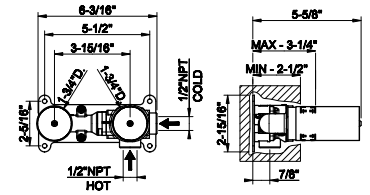

54197

Wall-mounted washbasin mixer rough valve
• Drain not included - See DRAINS section

239 Steel Brushed	703

54197+54183