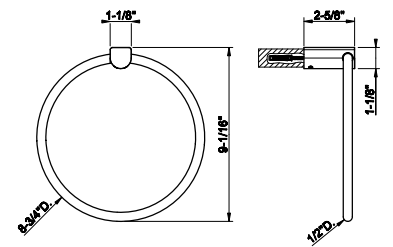

031 Chrome	284 726	Warm Bronze Br. PVD	448
149 Finox Brushed Nickel	383 710	Brass PVD	420
030 Copper PVD	420 727	Brass Brushed PVD	448
706 Black Metal PVD	420 720	Nickel PVD	420
708 Copper Brushed PVD	448 279	Matte White	383
707 Black Metal Br. PVD	448 299	Matte Black	383
735 Warm Bronze PVD	420