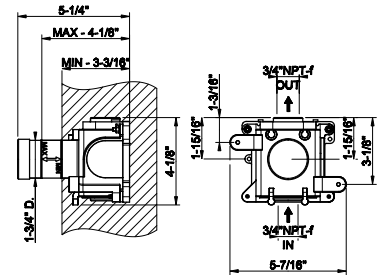

39683+43264