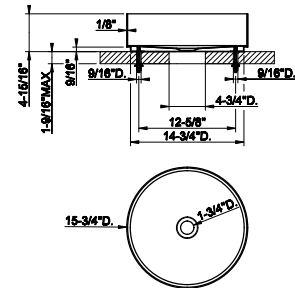

54651

Flush Actuator Plate VENTI20

- •Compatible with GEBERIT models: 111.597.001, 111.902.005, 111.798.00.1, 111.335.00.5
- •Without visible fixingsystem
- •ADA COMPLIANT

031 Chrome	1.382	707 Black Metal Br. PVD	2.182
149 Finox Brushed Nickel	1.865	735 Warm Bronze PVD	2.045
187 Aged Bronze	2.182	726 Warm Bronze Br. PVD	2.182
713 Antique Brass	2.182	710 Brass PVD	2.045
030 Copper PVD	2.045	727 Brass Brushed PVD	2.182
706 Black Metal PVD	2.045	720 Nickel PVD	2.045
708 Copper Brushed PVD	2.182	299 Matte Black	1.865

65601

Counter washbasin in stainless steel RIGATO, without overflow waste. It can be combined with waste 54597.

239 Steel Brushed	5.008
708 Copper Brushed PVD	9.173
707 Black Metal Br. PVD	9.173
726 Warm Bronze Br. PVD	9.173
727 Brass Brushed PVD	9.173

54601

Counter washbasin In stainless steel, without overflow waste. Without basin waste. It can be combined with waste 54597.

239 Steel Brushed	2.129
708 Copper Brushed PVD	6.074
707 Black Metal Br. PVD	6.074
726 Warm Bronze Br. PVD	6.074
727 Brass Brushed PVD	6.074
299 Matte Black	3.853

54597

1 1/4" push drain with or without overflow feature - Recommended for Gessi 316 Collection

239 Steel Brushed	184
708 Copper Brushed PVD	272
707 Black Metal Br. PVD	272
726 Warm Bronze Br. PVD	272
727 Brass Brushed PVD	272
299 Matte Black	249

01427

1 1/4" push drain with or without overflow feature