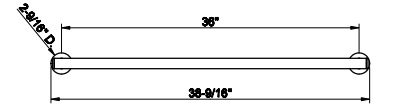

58432

Safety grip-handle for bathtub and shower enclosure
• 36" length

031 Chrome	1.882	735 Warm Bronze PVD	2.785
149 Finox Brushed Nickel	2.540	726 Warm Bronze Br. PVD	2.973
187 Aged Bronze	2.973	710 Brass PVD	2.785
713 Antique Brass	2.973	727 Brass Brushed PVD	2.973
030 Copper PVD	2.785	246 Gold PVD	3.162
706 Black Metal PVD	2.785	720 Nickel PVD	2.785
708 Copper Brushed PVD	2.973	299 Matte Black	2.540
707 Black Metal Br. PVD	2.973