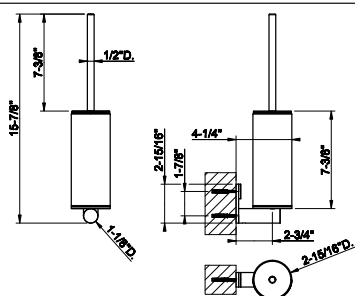

54720

Wall-mounted brush holder, black

239	Steel Brushed	936
708	Copper Brushed PVD	1.386
707	Black Metal Br. PVD	1.386
726	Warm Bronze Br. PVD	1.386
727	Brass Brushed PVD	1.386
299	Matte Black	1.265

54725

Standing soap holder, white

239	Steel Brushed	530
708	Copper Brushed PVD	785
707	Black Metal Br. PVD	785
726	Warm Bronze Br. PVD	785
727	Brass Brushed PVD	785
299	Matte Black	715

54726

Standing soap holder, black

239	Steel Brushed	530
708	Copper Brushed PVD	785
707	Black Metal Br. PVD	785
726	Warm Bronze Br. PVD	785
727	Brass Brushed PVD	785
299	Matte Black	715