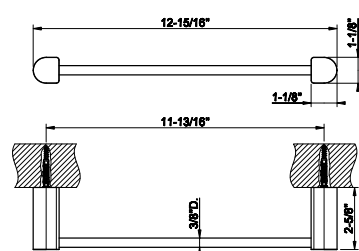

59450
Wall-mounted double tissue holder with cover

031 Chrome	631	726 Warm Bronze Br. PVD	996
149 Finox Brushed Nickel	852	710 Brass PVD	934
030 Copper PVD	934	727 Brass Brushed PVD	996
706 Black Metal PVD	934	720 Nickel PVD	934
708 Copper Brushed PVD	996	279 Matte White	852
707 Black Metal Br. PVD	996	299 Matte Black	852
735 Warm Bronze PVD	934