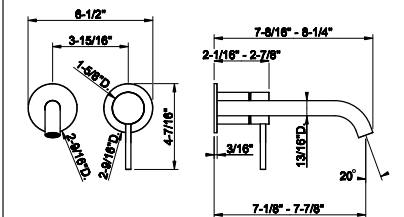

54386

TRIM PARTS ONLY Wall-mounted washbasin mixer trim
• Spout projection 7-1/8" - 7-7/8"
• Drain not included - See DRAINS section
• Requires in-wall rough valve 54197
• Max flow rate 1.2 GPM
• ADA compliant
• Handle kit

239 Steel Brushed	984
708 Copper Brushed PVD	1.456
707 Black Metal Br. PVD	1.456
726 Warm Bronze Br. PVD	1.456
727 Brass Brushed PVD	1.456