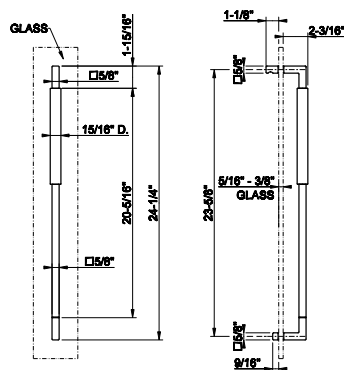

67527

24" Handle. Vertical/horizontal installation. RIGATO

- For 5/16" to 3/8" (8-10mm) glass
- 24-1/4"L x 2-3/16"D
- 23-5/8" center-to-center
- With interior finger pull, 1-1/8"L

031	Chrome	739	726	Warm Bronze Br. PVD	1.169
149	Finox Brushed Nickel	998	710	Brass PVD	1.094
187	Aged Bronze	1.169	727	Brass Brushed PVD	1.169
713	Antique Brass	1.169	246	Gold PVD	1.242
030	Copper PVD	1.094	147	Chrome Brushed	998
706	Black Metal PVD	1.094	720	Nickel PVD	1.094
708	Copper Brushed PVD	1.169	716	Gold Brushed PVD	1.242
707	Black Metal Br. PVD	1.169	299	Matte Black	998
735	Warm Bronze PVD	1.094	845	Dark Bronze	1.169