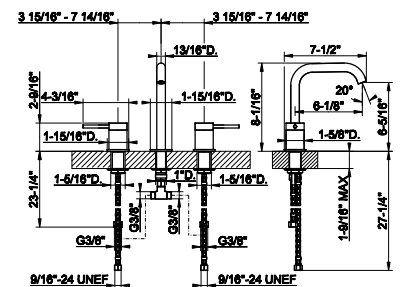

54302

Single lever washbasin mixer without pop-up assembly

- Spout projection 4-13/16"
- Height 6-1/4"
- Drain not included - See DRAINS section
- Max flow rate 1.2 GPM
- ADA compliant
- Handle kit

239 Steel Brushed	1.034
708 Copper Brushed PVD	1.531
707 Black Metal Br. PVD	1.531
726 Warm Bronze Br. PVD	1.531
727 Brass Brushed PVD	1.531

54309

Tall single lever washbasin mixer without pop-up assembly

- Spout projection 4-13/16"
- Height 12"
- Drain not included - See DRAINS section
- Max flow rate 1.2 GPM
- ADA compliant
- Handle kit

239 Steel Brushed	1.288
708 Copper Brushed PVD	1.906
707 Black Metal Br. PVD	1.906
726 Warm Bronze Br. PVD	1.906
727 Brass Brushed PVD	1.906

54306

Tall single lever washbasin mixer without pop-up assembly

- Extended spout projection 6-1/8"
- Height 12"
- Drain not included - See DRAINS section
- Max flow rate 1.2 GPM
- ADA compliant
- Handle kit

239 Steel Brushed	1.316
708 Copper Brushed PVD	1.949
707 Black Metal Br. PVD	1.949
726 Warm Bronze Br. PVD	1.949
727 Brass Brushed PVD	1.949

54312

Widespread washbasin mixer without pop-up assembly

- Spout projection 6-1/8"
- Height 8-1/16"
- 1/2" connections
- Drain not included - See DRAINS section
- Max flow rate 1.2 GPM
- ADA compliant
- Handle kit

239 Steel Brushed	1.903
708 Copper Brushed PVD	2.816
707 Black Metal Br. PVD	2.816
726 Warm Bronze Br. PVD	2.816
727 Brass Brushed PVD	2.816