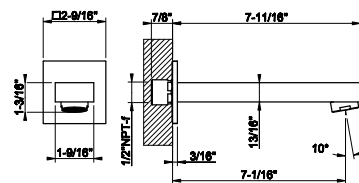

73103

Wall-mounted bath spout only

- Connection 1/2" NPT-F
- Spout projection 7-11/16"
- Requires mixer control
- Flow rate 6,2 GPM at 60 PSI

031 Chrome	644	735 Warm Bronze PVD	950
149 Finox Brushed Nickel	867	726 Warm Bronze Br. PVD	1.015
187 Aged Bronze	1.015	710 Brass PVD	950
713 Antique Brass	1.015	727 Brass Brushed PVD	1.015
030 Copper PVD	950	720 Nickel PVD	950
706 Black Metal PVD	950	299 Matte Black	867
708 Copper Brushed PVD	1.015	845 Dark Bronze	1.015
707 Black Metal Br. PVD	1.015