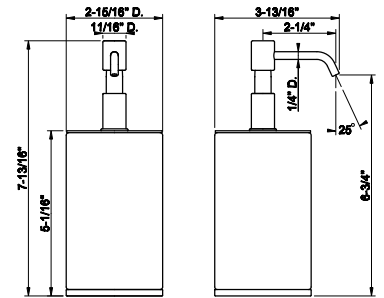

65437

Standing soap dispenser holder, white

031 Chrome	947	707 Black Metal Br. PVD	1.493
149 Finox Brushed Nickel	1.276	735 Warm Bronze PVD	1.397
187 Aged Bronze	1.493	726 Warm Bronze Br. PVD	1.493
713 Antique Brass	1.493	710 Brass PVD	1.397
030 Copper PVD	1.397	727 Brass Brushed PVD	1.493
706 Black Metal PVD	1.397	720 Nickel PVD	1.397
708 Copper Brushed PVD	1.493	299 Matte Black	1.276