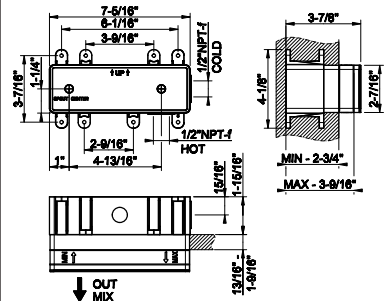

44697+59089