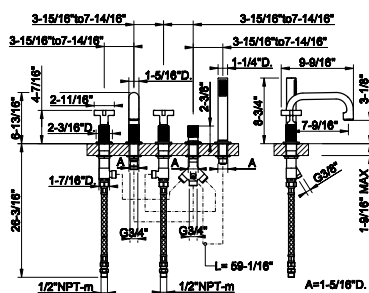

58140

Five-hole roman tub set

- Separate Hot/Cold
- Diverter
- Spout projection 7-9/16"
- Height 3-1/8"
- 59" flexible hose and pull-out antilimestone handshower.
- Handshower Max flow rate 1.75 GPM
- Spout mixed flow rate 12 GPM at 60 PSI