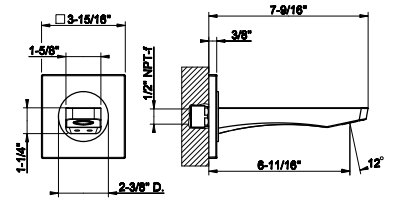

031 Chrome	596 726	Warm Bronze Br. PVD	943
149 Finox Brushed Nickel	805 710	Brass PVD	883
030 Copper PVD	883 727	Brass Brushed PVD	943
706 Black Metal PVD	883 720	Nickel PVD	883
708 Copper Brushed PVD	943 279	Matte White	805
707 Black Metal Br. PVD	943 299	Matte Black	805
735 Warm Bronze PVD	883