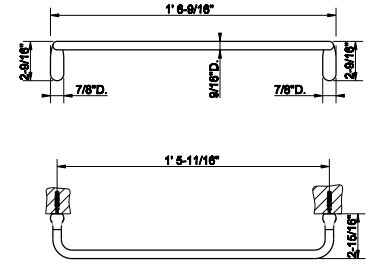

38100

18" towel bar

031 Chrome	449	099 Black XL	607
123 Copper GHRC	539		
124 Black Metal GHRC	539		
125 Copper Brushed GHRC	585		
126 Black Metal Br. GHRC	585		
079 White CN	607