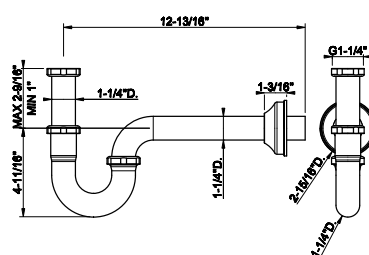

01781

Pop up drain assembly less pop up rod and knob

031 Chrome	88	735 Warm Bronze PVD	139
149 Finox Brushed Nickel	119	726 Warm Bronze Br. PVD	147
187 Aged Bronze	147	710 Brass PVD	139
713 Antique Brass	147	727 Brass Brushed PVD	147
030 Copper PVD	138	246 Gold PVD	156
706 Black Metal PVD	138	720 Nickel PVD	138
708 Copper Brushed PVD	147	299 Matte Black	119
707 Black Metal Br. PVD	147