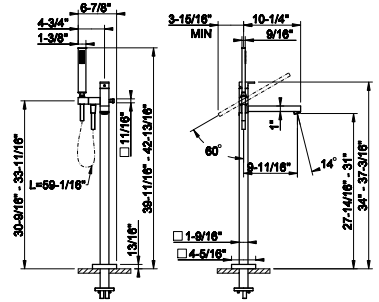

48189

Floor-mounted tub filler in-floor rough valve

031 Chrome	736

48189+24961

24961

TRIM PARTS ONLY Floor-mounted tub filler

- Handshower
- 59" flex hose
- Diverter
- Requires in-floor valve 48189
- Spout projection 9-11/16"
- Handshower Max flow rate 1.75 GPM
- Spout: mixed flow rate 6 GPM at 60 PSI

031 Chrome	3.812	720 Nickel PVD	5.642
149 Finox Brushed Nickel	5.146	299 Matte Black	5.146
030 Copper PVD	5.642		
706 Black Metal PVD	5.642		
708 Copper Brushed PVD	6.022		
707 Black Metal Br. PVD	6.022