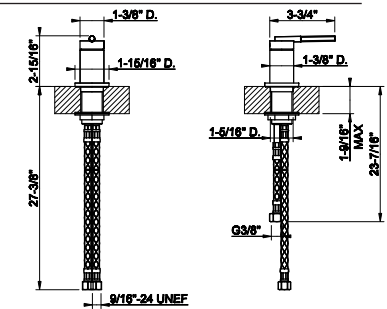

031 Chrome	634	707 Black Metal Br. PVD	1.003
149 Finox Brushed Nickel	857	735 Warm Bronze PVD	937
187 Aged Bronze	1.003	726 Warm Bronze Br. PVD	1.003
713 Antique Brass	1.003	710 Brass PVD	937
030 Copper PVD	937	727 Brass Brushed PVD	1.003
706 Black Metal PVD	937	720 Nickel PVD	937
708 Copper Brushed PVD	1.003	299 Matte Black	857