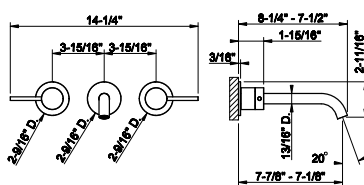

54494

TRIM PARTS ONLY Wall-mounted washbasin mixer trim
• Spout projection 7-7/8" - 7-1/8"
• Drain not included - See DRAINS section
• Requires in-wall rough valve 48089
• Max flow rate 1.2 GPM
• ADA compliant
• Handle kit

239 Steel Brushed	1.457
708 Copper Brushed PVD	2.157
707 Black Metal Br. PVD	2.157
726 Warm Bronze Br. PVD	2.157
727 Brass Brushed PVD	2.157
299 Matte Black	1.968