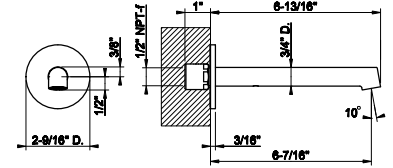

63403

Wall-mounted washbasin spout only

- Projection 6-7/16"
- 1/2" connections
- Drain not included - See DRAINS section
- Requires mixer control
- Max flow rate 1.2 GPM

031 Chrome	352	707 Black Metal Br. PVD	556
149 Finox Brushed Nickel	478	735 Warm Bronze PVD	522
187 Aged Bronze	556	726 Warm Bronze Br. PVD	556
713 Antique Brass	556	710 Brass PVD	522
030 Copper PVD	522	727 Brass Brushed PVD	556
706 Black Metal PVD	522	720 Nickel PVD	522
708 Copper Brushed PVD	556	299 Matte Black	478