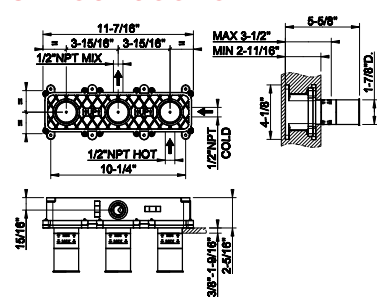

54139+63343