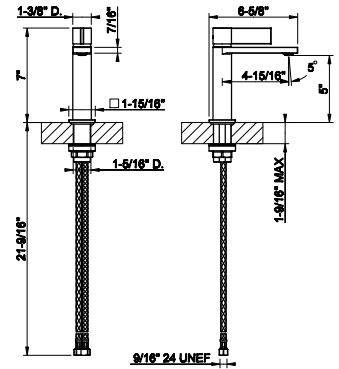

73602

Single lever washbasin mixer without Stop&Go assembly. DIAMANTATO

- Spout projection 4-15/16"
- Height 7"
- Drain not included - See DRAINS section
- Max flow rate 1.2 GPM

031 Chrome	939	735 Warm Bronze PVD	1.391
149 Finox Brushed Nickel	1.267	726 Warm Bronze Br. PVD	1.485
187 Aged Bronze	1.485	710 Brass PVD	1.391
713 Antique Brass	1.485	727 Brass Brushed PVD	1.485
030 Copper PVD	1.391	720 Nickel PVD	1.391
706 Black Metal PVD	1.391	299 Matte Black	1.267
708 Copper Brushed PVD	1.485	845 Dark Bronze	1.485
707 Black Metal Br. PVD	1.485