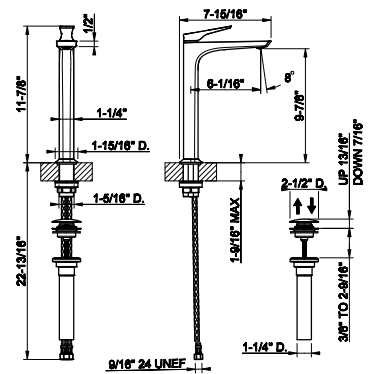

72053

Medium single lever washbasin with Stop&Go assembly

- Spout projection 6-1/16"
- Height 11-7/8"
- 1-1/4" D. Drain
- Max flow rate 1.2 GPM

031 Chrome	1.187	726 Warm Bronze Br. PVD	1.878
149 Finox Brushed Nickel	1.605	710 Brass PVD	1.758
187 Aged Bronze	1.878	727 Brass Brushed PVD	1.878
713 Antique Brass	1.878	246 Gold PVD	1.996
030 Copper PVD	1.758	720 Nickel PVD	1.758
706 Black Metal PVD	1.758	716 Gold Brushed PVD	1.996
708 Copper Brushed PVD	1.878	299 Matte Black	1.605
707 Black Metal Br. PVD	1.878	845 Dark Bronze	1.878
735 Warm Bronze PVD	1.758