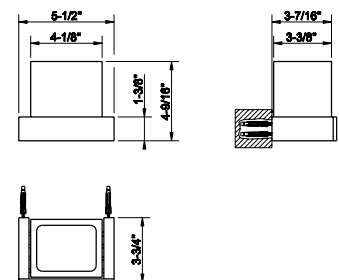

031 Chrome	640	707 Black Metal Br. PVD	1.012
149 Finox Brushed Nickel	865	735 Warm Bronze PVD	947
187 Aged Bronze	1.012	726 Warm Bronze Br. PVD	1.012
713 Antique Brass	1.012	710 Brass PVD	947
030 Copper PVD	947	727 Brass Brushed PVD	1.012
706 Black Metal PVD	947	720 Nickel PVD	947
708 Copper Brushed PVD	1.012	099 Black XL	865