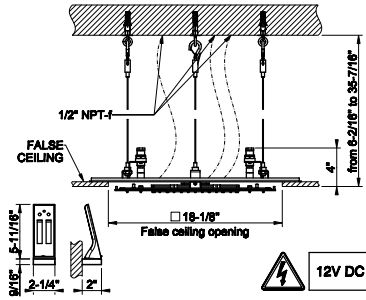

57927+57977

57927

Multifunction system for ceiling installation

- 19-7/8"
- RAINFALL/WATERFALL/MIST functions and chromotherapy effect
- 1/2" connections
- Max Flow rate 1.75 GPM with RIR5404 reducer for single exit (to be purchased separately)
- Electronic parts included with remote watertight control and hook
- 12V power supply RIR5402 required, not included to be purchased separately
- To be complemented by cover 57977

238 Mirror Steel 6.455

57977

Cover with lighting system for 19-7/8" multifunction system.

238 Mirror Steel	3.077	735 Warm Bronze PVD	4.555
239 Steel Brushed	3.077	726 Warm Bronze Br. PVD	4.863
187 Aged Bronze	4.863	710 Brass PVD	4.555
713 Antique Brass	4.863	727 Brass Brushed PVD	4.863
030 Copper PVD	4.555	246 Gold PVD	5.170
706 Black Metal PVD	4.555	720 Nickel PVD	4.555
708 Copper Brushed PVD	4.863	299 Matte Black	4.154
707 Black Metal Br. PVD	4.863