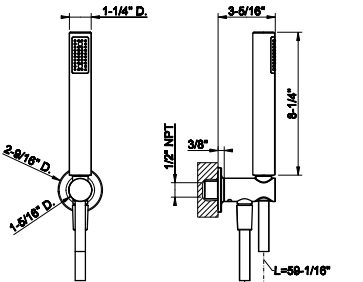

54023

Handshower set

- Fixed hook.
- Wall elbow
- 59° flex hose
- Max flow rate 1.75 GPM

239 Steel Brushed	874		
708 Copper Brushed PVD	1.293		
707 Black Metal Br. PVD	1.293		
726 Warm Bronze Br. PVD	1.293		
727 Brass Brushed PVD	1.293		
299 Matte Black	1.179		