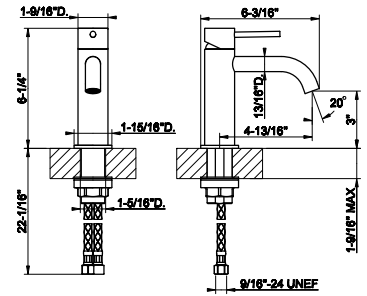

54302

Single lever washbasin mixer without pop-up assembly

- Spout projection 4-13/16"
- Height 6-1/4"
- Drain not included - See DRAINS section
- Max flow rate 1.2 GPM
- ADA compliant
- Handle kit

239 Steel Brushed	1.034
708 Copper Brushed PVD	1.531
707 Black Metal Br. PVD	1.531
726 Warm Bronze Br. PVD	1.531
727 Brass Brushed PVD	1.531

54309

Tall single lever washbasin mixer without pop-up assembly

- Spout projection 4-13/16"
- Height 12"
- Drain not included - See DRAINS section
- Max flow rate 1.2 GPM
- ADA compliant
- Handle kit

239 Steel Brushed	1.288
708 Copper Brushed PVD	1.906
707 Black Metal Br. PVD	1.906
726 Warm Bronze Br. PVD	1.906
727 Brass Brushed PVD	1.906