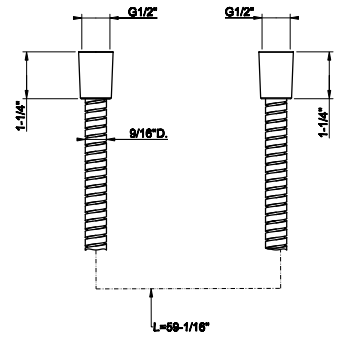

SP02148

Metal flexible hose, 59" length, 1/2" connector.

031 Chrome	166	735 Warm Bronze PVD	264
149 Finox Brushed Nickel	225	726 Warm Bronze Br. PVD	278
187 Aged Bronze	278	710 Brass PVD	264
713 Antique Brass	278	727 Brass Brushed PVD	278
030 Copper PVD	264	246 Gold PVD	296
706 Black Metal PVD	264	720 Nickel PVD	264
708 Copper Brushed PVD	278	299 Matte Black	225
707 Black Metal Br. PVD	278	845 Dark Bronze	269