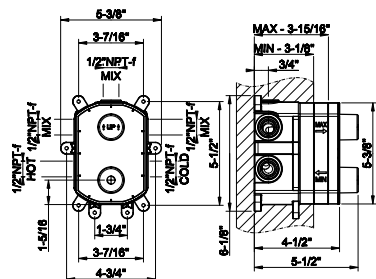

09279+20210

09279

In-wall thermostatic rough valve for 1/2/3-way diverter function

- 1/2" connections
- Vertical application
- Anti-scalding
- Non-Shared function

031 Chrome	762