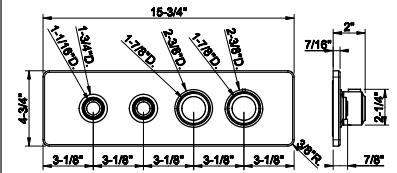

63011

In-wall thermostatic rough valve for two separate functions.
• High capacity
• 3/4"connections
• Anti-scalding

031 Chrome 1.438

65222

TRIM PARTS ONLY External parts for thermostatic mixer for two simultaneous functions, with push-button on/off controls.
• Singlebackplate
• High capacity
• 3/4"connections
• Anti-scalding
• Vertical/horizontal application
• Requires in-wall rough valve 63011

031 Chrome	2.571	735 Warm Bronze PVD	3.803
149 Finox Brushed Nickel	3.468	726 Warm Bronze Br. PVD	4.058
187 Aged Bronze	4.058	710 Brass PVD	3.803
713 Antique Brass	4.058	727 Brass Brushed PVD	4.058
030 Copper PVD	3.803	246 Gold PVD	4.319
706 Black Metal PVD	3.803	720 Nickel PVD	3.803
708 Copper Brushed PVD	4.058	299 Matte Black	3.468
707 Black Metal Br. PVD	4.058		

63011+65222