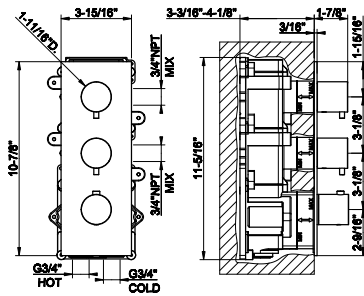

239 Steel Brushed	1.459
708 Copper Brushed PVD	2.160
707 Black Metal Br. PVD	2.160
726 Warm Bronze Br. PVD	2.160
727 Brass Brushed PVD	2.160
299 Matte Black	1.971

39693+54504

39693

In-wall thermostatic rough valve with 2 volume controls