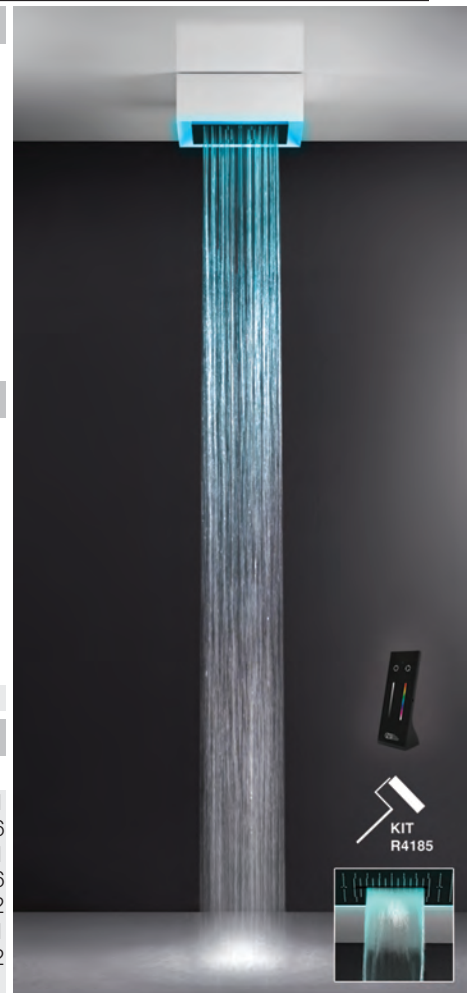

279 Matte White 6.378

57004

Cover for 12" multifunction system

238 Mirror Steel	1.224	735 Warm Bronze PVD	3.031
239 Steel Brushed	1.224	726 Warm Bronze Br. PVD	3.236
187 Aged Bronze	3.236	710 Brass PVD	3.031
713 Antique Brass	3.236	727 Brass Brushed PVD	3.236
030 Copper PVD	3.031	246 Gold PVD	3.442
706 Black Metal PVD	3.031	720 Nickel PVD	3.031
708 Copper Brushed PVD	3.236	299 Matte Black	1.652
707 Black Metal Br. PVD	3.236		