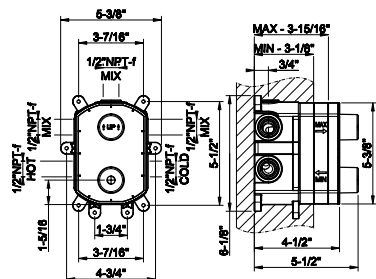

09279+73637