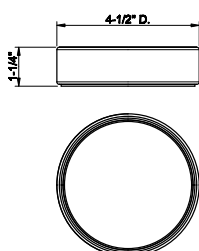

59526

Standing soap holder, black

031 Chrome	359