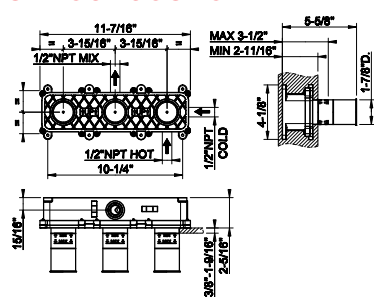

54139+63543

54139

Wall-mounted bath mixer control rough valve

- 1/2" connections
- Non positive shut off

239 Steel Brushed	945