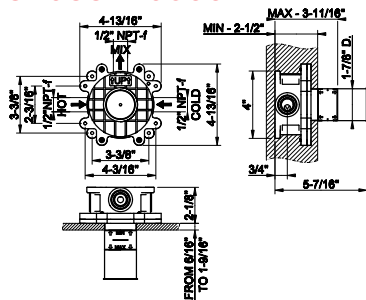

54055+70399

54055

Wall-mounted Basin/bath mixer rough valve. One exit

239 Steel Brushed	489

70399

TRIM PARTS ONLY Wall-mounted washbasin mixer control TRAME

- 1/2" connections
- Drain not included - See DRAINS section
- Requires in-wallrough valve 54055