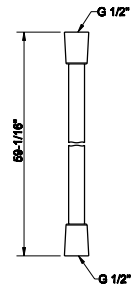

SP02148
Metal flexible hose, 59" length, 1/2" connector.

031 Chrome	166	735 Warm Bronze PVD	264
149 Finox Brushed Nickel	225	726 Warm Bronze Br. PVD	278
187 Aged Bronze	278	710 Brass PVD	264
713 Antique Brass	278	727 Brass Brushed PVD	278
030 Copper PVD	264	246 Gold PVD	296
706 Black Metal PVD	264	720 Nickel PVD	264
708 Copper Brushed PVD	278	299 Matte Black	225
707 Black Metal Br. PVD	278	845 Dark Bronze	269