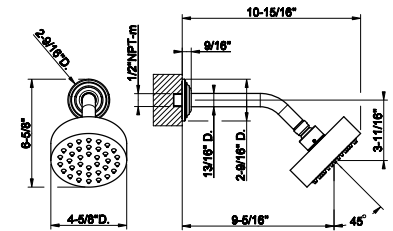

031 Chrome	1.529	707 Black Metal Br. PVD	2.416
149 Finox Brushed Nickel	2.065	735 Warm Bronze PVD	2.264
187 Aged Bronze	2.416	726 Warm Bronze Br. PVD	2.416
713 Antique Brass	2.416	710 Brass PVD	2.264
030 Copper PVD	2.264	727 Brass Brushed PVD	2.416
706 Black Metal PVD	2.264	720 Nickel PVD	2.264
708 Copper Brushed PVD	2.416	299 Matte Black	2.065