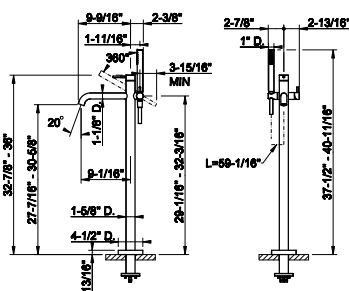

54028

TRIM PARTS ONLY Floor-mounted tub filler

- Handshower
- 59" flex hose
- Diverter
- Spout projection 9-1/16"
- Requires in-floor rough valve 48189
- Handshower max flow rate 1.75 GPM
- Spout mixed flow rate 6 GPM at 60 PSI