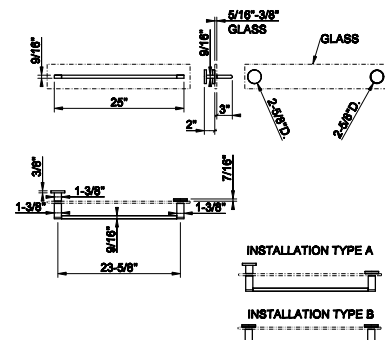

031 Chrome	1.406	726 Warm Bronze Br. PVD	2.223
149 Finox Brushed Nickel	1.900	710 Brass PVD	2.082
187 Aged Bronze	2.223	727 Brass Brushed PVD	2.223
713 Antique Brass	2.223	246 Gold PVD	2.362
030 Copper PVD	2.082	720 Nickel PVD	2.082
706 Black Metal PVD	2.082	279 Matte White	1.900
708 Copper Brushed PVD	2.223	299 Matte Black	1.900
707 Black Metal Br. PVD	2.223	845 Dark Bronze	2.223
735 Warm Bronze PVD	2.082