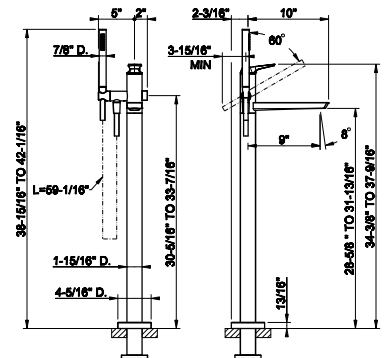

031 Chrome	4.327	726 Warm Bronze Br. PVD	6.834
149 Finox Brushed Nickel	5.841	710 Brass PVD	6.404
187 Aged Bronze	6.834	727 Brass Brushed PVD	6.834
713 Antique Brass	6.834	246 Gold PVD	7.267
030 Copper PVD	6.404	720 Nickel PVD	6.404
706 Black Metal PVD	6.404	716 Gold Brushed PVD	7.267
708 Copper Brushed PVD	6.834	299 Matte Black	5.841
707 Black Metal Br. PVD	6.834	845 Dark Bronze	6.834
735 Warm Bronze PVD	6.404