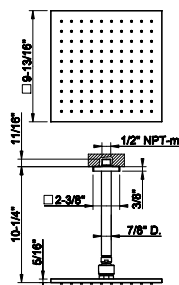

35353

Ceiling-mounted shower head

- 1/2" connections
- Custom length: Minimum 19" - Maximum 85-15/16"
- Max flow rate 1.75 GPM

031	Chrome	3.193	299	Matte Black	4.311
123	Copper GHRC	3.832			
124	Black Metal GHRC	3.832			
125	Copper Brushed GHRC	4.152			
126	Black Metal Br. GHRC	4.152			
279	Matte White	4.311