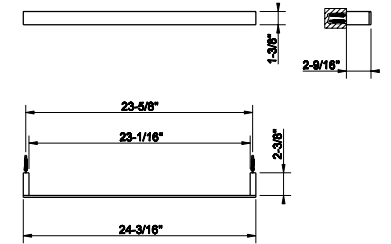

20903

24" towel bar

031 Chrome	633	707 Black Metal Br. PVD	1.000
149 Finox Brushed Nickel	855	735 Warm Bronze PVD	937
187 Aged Bronze	1.000	726 Warm Bronze Br. PVD	1.000
713 Antique Brass	1.000	710 Brass PVD	937
030 Copper PVD	937	727 Brass Brushed PVD	1.000
706 Black Metal PVD	937	720 Nickel PVD	937
708 Copper Brushed PVD	1.000	099 Black XL	855