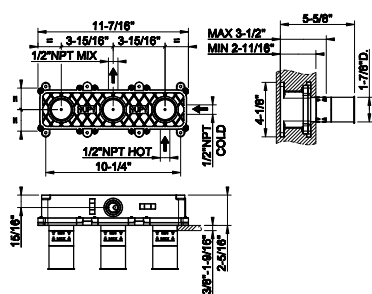

54139+54038