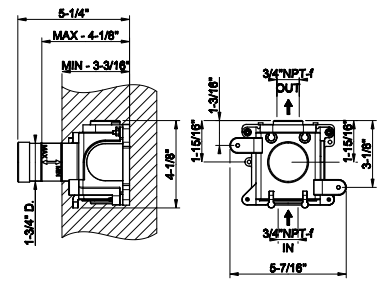

39683+43268