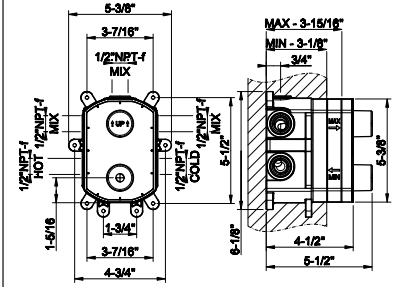

09279+65137

65137

TRIM PARTS ONLY External parts for 3-way thermostatic diverter and volume control

- Single backplate
- 1/2" connections
- Vertical application
- Anti-scalding
- Requires in-wall rough valve 09279