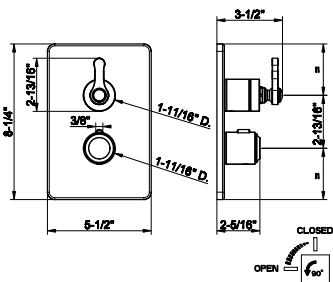

65133

TRIM PARTS ONLY External parts for thermostatic with single volume control

- Single backplate
- 1/2" connections
- Vertical application
- Anti-scalding
- Requires in-wall rough valve 09279

031 Chrome	1.918	707 Black Metal Br. PVD	3.028
149 Finox Brushed Nickel	2.588	735 Warm Bronze PVD	2.837
187 Aged Bronze	3.028	726 Warm Bronze Br. PVD	3.028
713 Antique Brass	3.028	710 Brass PVD	2.837
030 Copper PVD	2.837	727 Brass Brushed PVD	3.028
706 Black Metal PVD	2.837	720 Nickel PVD	2.837
708 Copper Brushed PVD	3.028	299 Matte Black	2.588