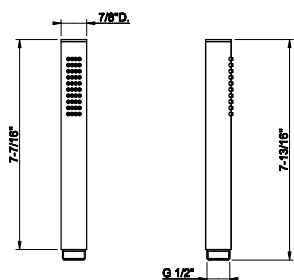

RI29783

Handshower

- Max flow rate 1.75 GPM

031	Chrome	225	735	Warm Bronze PVD	355
149	Finox Brushed Nickel	304	726	Warm Bronze Br. PVD	377
187	Aged Bronze	377	710	Brass PVD	355
713	Antique Brass	377	727	Brass Brushed PVD	377
030	Copper PVD	355	246	Gold PVD	400
706	Black Metal PVD	355	720	Nickel PVD	355
708	Copper Brushed PVD	377	299	Matte Black	304
707	Black Metal Br. PVD	377