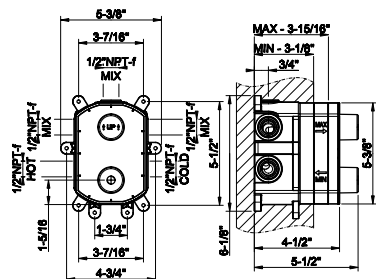

09279+58232

09279

In-wall thermostatic rough valve for 1/2/3-way diverter function

- 1/2" connections
- Vertical application
- Anti-scalding
- Non-Shared function

031 Chrome	762