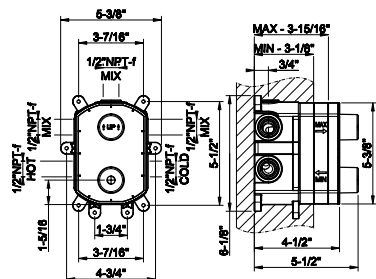

09279+59132

09279

In-wall thermostatic rough valve for 1/2/3-way diverter function

- 1/2" connections
- Vertical application
- Anti-scalding
- Non-Shared function

031 Chrome	762