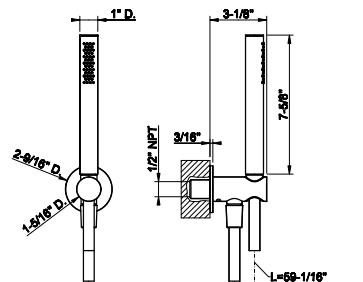

54023

Handshower set

- Fixed hook.
- Wall elbow
- 59° flex hose
- Max flow rate 1.75 GPM

239 Steel Brushed	874		
708 Copper Brushed PVD	1.293		
707 Black Metal Br. PVD	1.293		
726 Warm Bronze Br. PVD	1.293		
727 Brass Brushed PVD	1.293		
299 Matte Black	1.179		