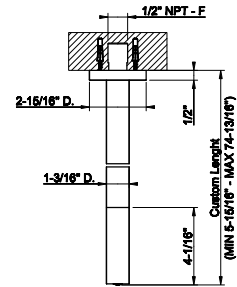

031 Chrome	2.215	706 Black Metal PVD	3.277
278 Glossy Coral	2.990	708 Copper Brushed PVD	3.497
273 Matte Greige	2.990	707 Black Metal Br. PVD	3.497
275 Matte Cipria	2.990	735 Warm Bronze PVD	3.277
276 Matte Agave	2.990	726 Warm Bronze Br. PVD	3.497
277 Glossy Odra	2.990	710 Brass PVD	3.277
149 Finox Brushed Nickel	2.990	727 Brass Brushed PVD	3.497
187 Aged Bronze	3.497	720 Nickel PVD	3.277
713 Antique Brass	3.497	299 Matte Black	2.990
030 Copper PVD	3.277	845 Dark Bronze	3.497