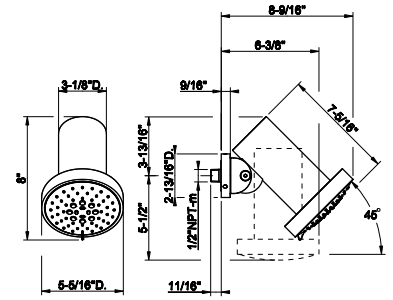

57253

Wall-mounted adjustable showerhead MECCANICA.

- Rain, Spray, Massage function
- 1/2" connections
- Projection from the wall 7-1/16"
- Max flow rate 1.75 GPM

239	Steel Brushed	2.530
708	Copper Brushed PVD	3.744
707	Black Metal Br. PVD	3.744
726	Warm Bronze Br. PVD	3.744
727	Brass Brushed PVD	3.744
299	Matte Black	3.416

54045

Handshower and adjustable sliding rail set

- Adjustable bar
- Adjustable hook
- 59" flex hose
- Wall elbow
- Max flow rate 1.75 GPM

239	Steel Brushed	2.130
708	Copper Brushed PVD	3.153
707	Black Metal Br. PVD	3.153
726	Warm Bronze Br. PVD	3.153
727	Brass Brushed PVD	3.153
299	Matte Black	2.876

54042

Handshower sliding rail only

- Adjustable hook
- Requires handshower 54054, flex hose 54137 and wall elbow 54269

239	Steel Brushed	1.629
708	Copper Brushed PVD	2.411
707	Black Metal Br. PVD	2.411
726	Warm Bronze Br. PVD	2.411
727	Brass Brushed PVD	2.411
299	Matte Black	2.199

54023

Handshower set

- Fixed hook.
- Wall elbow
- 59" flex hose
- Max flow rate 1.75 GPM

239	Steel Brushed	874
708	Copper Brushed PVD	1.293
707	Black Metal Br. PVD	1.293
726	Warm Bronze Br. PVD	1.293
727	Brass Brushed PVD	1.293
299	Matte Black	1.179

13375

Pivotable body spray

- 1/2" connections
- Max flow rate 0.9 GPM at 60 PSI

031	Chrome	352	726 Warm Bronze Br. PVD	555
149	Finox Brushed Nickel	475	710 Brass PVD	520
187	Aged Bronze	555	727 Brass Brushed PVD	555
713	Antique Brass	555	246 Gold PVD	591
030	Copper PVD	520	147 Chrome Brushed	475
706	Black Metal PVD	520	720 Nickel PVD	520
708	Copper Brushed PVD	555	279 Matte White	475
707	Black Metal Br. PVD	555	299 Matte Black	475
735	Warm Bronze PVD	520