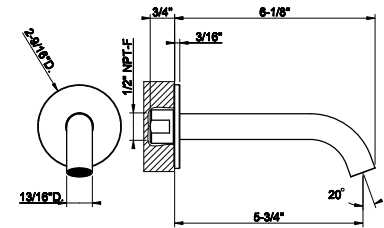

54010

Medium wall-mounted spout basin

239	Steel Brushed	420
708	Copper Brushed PVD	620
707	Black Metal Br. PVD	620
726	Warm Bronze Br. PVD	620
727	Brass Brushed PVD	620
299	Matte Black	565