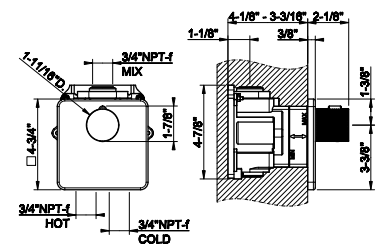

58254

TRIM PARTS ONLY External parts for individual thermostatic mixer

- High capacity
- 3/4" connections
- Vertical/Horizontal application
- Anti-scalding
- Requires in-wall rough valve 39681

031	Chrome	889	735	Warm Bronze PVD	1.813
149	Finox Brushed Nickel	1.653	726	Warm Bronze Br. PVD	1.936
187	Aged Bronze	1.936	710	Brass PVD	1.813
713	Antique Brass	1.936	727	Brass Brushed PVD	1.936
030	Copper PVD	1.813	246	Gold PVD	2.057
706	Black Metal PVD	1.813	720	Nickel PVD	1.813
708	Copper Brushed PVD	1.936	299	Matte Black	1.653
707	Black Metal Br. PVD	1.936	845	Dark Bronze	1.936