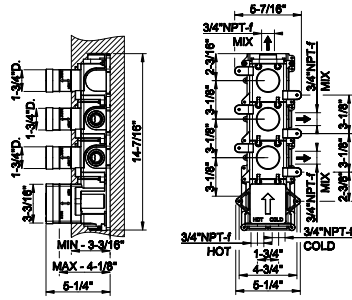

39695+65206

39695

In-wall thermostatic rough valve with 3 volume controls

- High capacity
- 3/4" connections
- Vertical/Horizontal application
- Anti-scalding

031 Chrome	1.910