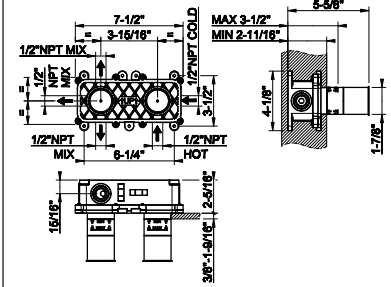

54169

In-wall thermostatic rough valve for 1/2/3-way diverter function

- 1/2" connections
- Anti-scalding
- Service stops not included
- Non-Shared Function

239 Steel Brushed	733

63331

TRIM PARTS ONLY External parts for thermostatic with single volume control

- Single backplate
- 1/2" connections
- Anti-scalding
- Requires in-wall rough valve 54169

031 Chrome	1.276	707 Black Metal Br. PVD	2.015
149 Finox Brushed Nickel	1.723	735 Warm Bronze PVD	1.890
187 Aged Bronze	2.015	726 Warm Bronze Br. PVD	2.015
713 Antique Brass	2.015	710 Brass PVD	1.890
030 Copper PVD	1.890	727 Brass Brushed PVD	2.015
706 Black Metal PVD	1.890	720 Nickel PVD	1.890
708 Copper Brushed PVD	2.015	299 Matte Black	1.723

54169+63331