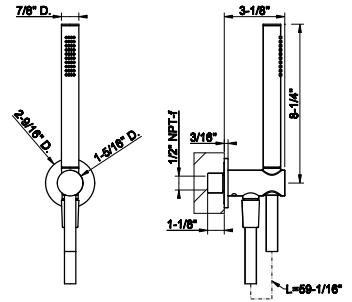

63329

Handshower set

- Fixed hook
- Wall elbow
- 59" flex hose
- Max flow rate 1.75 GPM

031 Chrome	736	707 Black Metal Br. PVD	1.162
149 Finox Brushed Nickel	992	735 Warm Bronze PVD	1.090
187 Aged Bronze	1.162	726 Warm Bronze Br. PVD	1.162
713 Antique Brass	1.162	710 Brass PVD	1.090
030 Copper PVD	1.090	727 Brass Brushed PVD	1.162
706 Black Metal PVD	1.090	720 Nickel PVD	1.090
708 Copper Brushed PVD	1.162	299 Matte Black	992