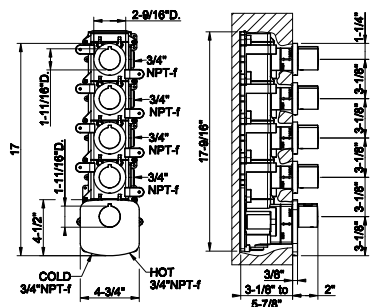

39650

TRIM PARTS ONLY External parts for thermostatic with 4 volume controls

- Separate backplate
- High Capacity
- 3/4" connections
- Vertical/horizontal application
- Anti-scalding
- Requires in-wall rough valve 39699

031 Chrome	2.460	710 Brass PVD	4.679
149 Finox Brushed Nickel	4.269	727 Brass Brushed PVD	4.995
187 Aged Bronze	4.995	123 Copper GHRC	3.794
713 Antique Brass	4.995	124 Black Metal GHRC	3.794
030 Copper PVD	4.679	125 Copper Brushed GHRC	4.110
706 Black Metal PVD	4.679	126 Black Metal Br. GHRC	4.110
708 Copper Brushed PVD	4.995	720 Nickel PVD	4.679
707 Black Metal Br. PVD	4.995	279 Matte White	4.269
735 Warm Bronze PVD	4.679	299 Matte Black	4.269
726 Warm Bronze Br. PVD	4.995