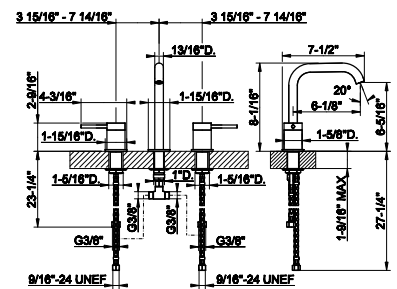

54002

Single lever washbasin mixer without pop-up assembly

- Spout projection 4-13/16"
- Height 6-1/4"
- Drain not included - See DRAINS section
- Max flow rate 1.2 GPM
- ADA compliant
- Handle kit

239	Steel Brushed	863
708	Copper Brushed PVD	1.277
707	Black Metal Br. PVD	1.277
726	Warm Bronze Br. PVD	1.277
727	Brass Brushed PVD	1.277
299	Matte Black	1.165

54009

Tall single lever washbasin mixer without pop-up assembly

- Spout projection 4-13/16"
- Height 12"
- Drain not included - See DRAINS section
- Max flow rate 1.2 GPM
- ADA compliant
- Handle kit

239	Steel Brushed	1.074
708	Copper Brushed PVD	1.590
707	Black Metal Br. PVD	1.590
726	Warm Bronze Br. PVD	1.590
727	Brass Brushed PVD	1.590
299	Matte Black	1.451

54006

Tall single lever washbasin mixer without pop-up assembly

- Extended spout projection 6-1/8"
- Height 12"
- Drain not included - See DRAINS section
- Max flow rate 1.2 GPM
- ADA compliant
- Handle kit

239	Steel Brushed	1.095
708	Copper Brushed PVD	1.620
707	Black Metal Br. PVD	1.620
726	Warm Bronze Br. PVD	1.620
727	Brass Brushed PVD	1.620
299	Matte Black	1.478

54012

Widespread washbasin mixer without pop-up assembly

- Spout projection 6-1/8"
- Height 8-1/16"
- 1/2" connections
- Drain not included - See DRAINS section
- Max flow rate 1.2 GPM
- ADA compliant
- Handle kit

239	Steel Brushed	1.590
708	Copper Brushed PVD	2.353
707	Black Metal Br. PVD	2.353
726	Warm Bronze Br. PVD	2.353
727	Brass Brushed PVD	2.353
299	Matte Black	2.147