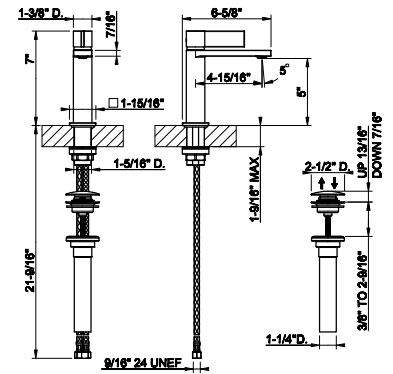

73551

Single lever washbasin mixer with Stop&Go assembly. RIGATO

- Spout projection 4-15/16"
- Height 7"
- 1-1/4" D. Drain
- Max flow rate 1.2 GPM

031 Chrome	983	735 Warm Bronze PVD	1.454
149 Finox Brushed Nickel	1.328	726 Warm Bronze Br. PVD	1.552
187 Aged Bronze	1.552	710 Brass PVD	1.454
713 Antique Brass	1.552	727 Brass Brushed PVD	1.552
030 Copper PVD	1.454	720 Nickel PVD	1.454
706 Black Metal PVD	1.454	299 Matte Black	1.328
708 Copper Brushed PVD	1.552	845 Dark Bronze	1.552
707 Black Metal Br. PVD	1.552