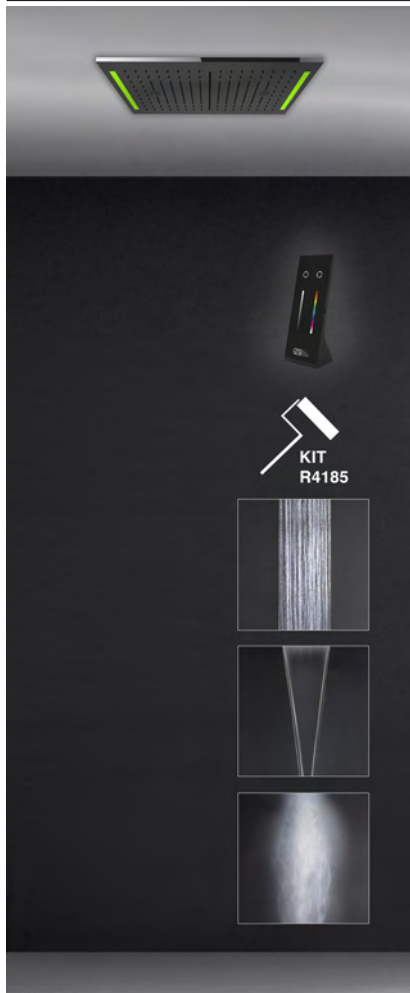

238 Mirror Steel 4.833

57876

Cover with lighting system for 13-3/4" multifunction system.

238 Mirror Steel	2.477	735 Warm Bronze PVD	3.667
239 Steel Brushed	2.477	726 Warm Bronze Br. PVD	3.914
187 Aged Bronze	3.914	710 Brass PVD	3.667
713 Antique Brass	3.914	727 Brass Brushed PVD	3.914
030 Copper PVD	3.667	246 Gold PVD	4.163
706 Black Metal PVD	3.667	720 Nickel PVD	3.667
708 Copper Brushed PVD	3.914	299 Matte Black	3.345
707 Black Metal Br. PVD	3.914		