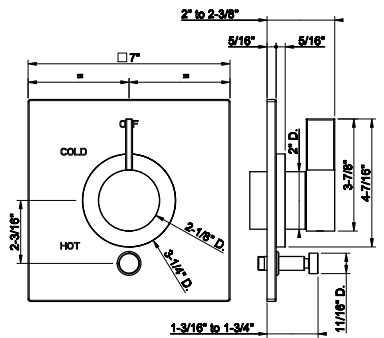

73574

TRIM PARTS ONLY External parts for pressure balance with 2 ways diverter. RIGATO

- Single backplate
- Requires in-wall rough valve 09274

031 Chrome	1.113	735 Warm Bronze PVD	1.648
149 Finox Brushed Nickel	1.504	726 Warm Bronze Br. PVD	1.758
187 Aged Bronze	1.758	710 Brass PVD	1.648
713 Antique Brass	1.758	727 Brass Brushed PVD	1.758
030 Copper PVD	1.648	720 Nickel PVD	1.648
706 Black Metal PVD	1.648	299 Matte Black	1.504
708 Copper Brushed PVD	1.758	845 Dark Bronze	1.758
707 Black Metal Br. PVD	1.758