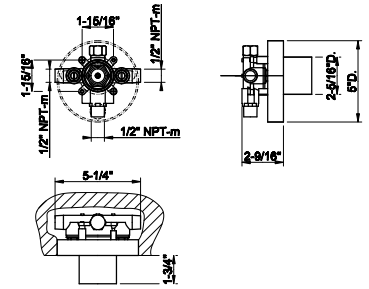

HABITO

09272

In-wall single exit pressure balance rough valve
 • 1/2" connections

031 Chrome	322
-------------------	-----

09272+59173

59173

TRIM PARTS ONLY External parts for single exit pressure balance

- Single Backplate
- 1/2" connections
- Requires in-wall rough valve 09272
- ADA compliant