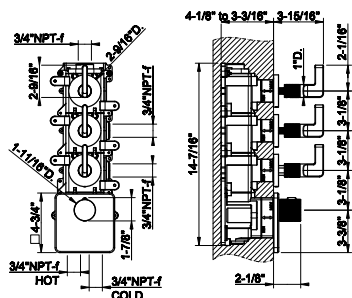

58216

TRIM PARTS ONLY External parts for thermostatic with 3 volume controls

- Separate backplate
- High capacity
- 3/4" connections
- Vertical/Horizontal application
- Anti-scalding
- Requires in-wall rough valve 39695

031 Chrome	2.115	735 Warm Bronze PVD	4.438
149 Finox Brushed Nickel	4.049	726 Warm Bronze Br. PVD	4.738
187 Aged Bronze	4.738	710 Brass PVD	4.438
713 Antique Brass	4.738	727 Brass Brushed PVD	4.738
030 Copper PVD	4.438	246 Gold PVD	5.037
706 Black Metal PVD	4.438	720 Nickel PVD	4.438
708 Copper Brushed PVD	4.738	299 Matte Black	4.049
707 Black Metal Br. PVD	4.738	845 Dark Bronze	4.738