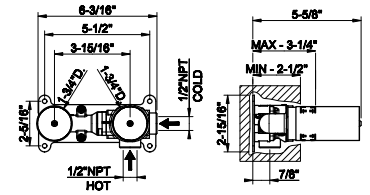

54197

Wall-mounted washbasin mixer rough valve
• Drain not included - See DRAINS section

239 Steel Brushed	703

54197+54483