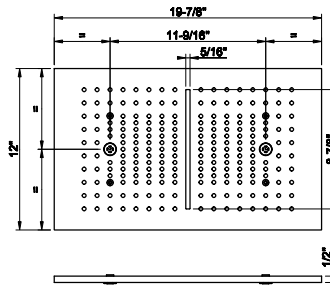

57811+57010

57811

Multifunction system for ceiling installation

- 12"x19-7/8"
- RAINFALL/WATERFALL/MIST functions
- 1/2" connections
- Max Flow rate 1.75 GPM with R5404 reducer for single exit (to be purchased separately)
- To be complemented by cover 57010

238 Mirror Steel 4.387

57010

Cover for 12" x 19-7/8" multifunction system

238 Mirror Steel	1.416	735 Warm Bronze PVD	3.216
239 Steel Brushed	1.416	726 Warm Bronze Br. PVD	3.434
187 Aged Bronze	3.434	710 Brass PVD	3.216
713 Antique Brass	3.434	727 Brass Brushed PVD	3.434
030 Copper PVD	3.216	246 Gold PVD	3.651
706 Black Metal PVD	3.216	720 Nickel PVD	3.216
708 Copper Brushed PVD	3.434	299 Matte Black	1.911
707 Black Metal Br. PVD	3.434