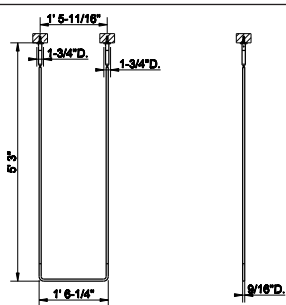

38055

Wall-mounted tissue holder
• Vertical or horizontal application

031	Chrome	353	099	Black XL	477
123	Copper GHRC	424			
124	Black Metal GHRC	424			
125	Copper Brushed GHRC	459			
126	Black Metal Br. GHRC	459			
079	White CN	477			

38144

Ceiling mounted towel bar, 18"-1/4" wide X 63" long
• Mounting bracket 29724 has to be ordered with this item.

031	Chrome	1.662	099	Black XL	2.243
123	Copper GHRC	1.994			
124	Black Metal GHRC	1.994			
125	Copper Brushed GHRC	2.160			
126	Black Metal Br. GHRC	2.160			
079	White CN	2.243