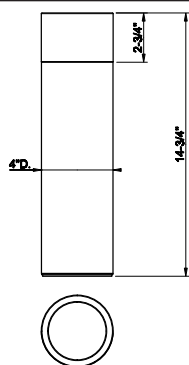

68217
Vase MECCANICA 4" diameter, 14-3/4"H

707 Black Metal Br. PVD	2.366
726 Warm Bronze Br. PVD	2.366