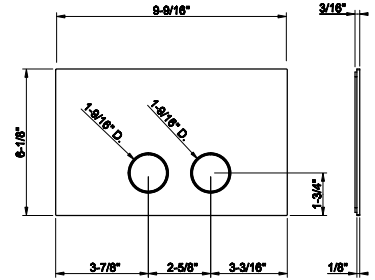

INVERSO

TOTAL LOOK

54611

Flush Actuator Plate

- Stainless steel
- Compatible with GEBERIT models: 111.597.001, 111.902.005, 111.798.00.1, 111.335.00.5
- Without visible fixing system

031	Chrome	1.067	708	Copper Brushed PVD	1.576
281	Matte Coral	1.437	707	Black Metal Br. PVD	1.576
273	Matte Greige	1.437	735	Warm Bronze PVD	1.576
275	Matte Cipria	1.437	726	Warm Bronze Br. PVD	1.576
276	Matte Agave	1.437	710	Brass PVD	1.576
280	Matte Odra	1.437	727	Brass Brushed PVD	1.576
239	Steel Brushed	1.067	246	Gold PVD	1.789
187	Aged Bronze	1.576	720	Nickel PVD	1.576
713	Antique Brass	1.576	279	Matte White	1.437
030	Copper PVD	1.576	299	Matte Black	1.437
706	Black Metal PVD	1.576	845	Dark Bronze	1.576