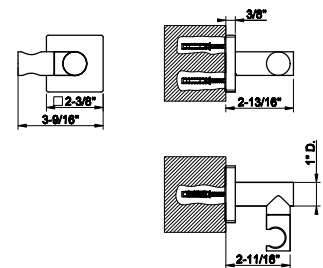

59160

Adjustable handshower hook

031 Chrome	390726	Warm Bronze Br. PVD	616
149 Finox Brushed Nickel	527710	Brass PVD	577
030 Copper PVD	577727	Brass Brushed PVD	616
706 Black Metal PVD	577720	Nickel PVD	577
708 Copper Brushed PVD	616279	Matte White	527
707 Black Metal Br. PVD	616299	Matte Black	527
735 Warm Bronze PVD	577