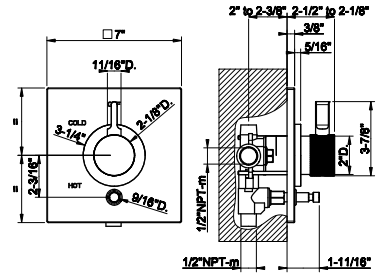

- Single backplate
- 1/2" connections
- Requires in-wall rough valve 09274

031 Chrome	660	735 Warm Bronze PVD	978
149 Finox Brushed Nickel	892	726 Warm Bronze Br. PVD	1.045
187 Aged Bronze	1.045	710 Brass PVD	978
713 Antique Brass	1.045	727 Brass Brushed PVD	1.045
030 Copper PVD	978	246 Gold PVD	1.110
706 Black Metal PVD	978	720 Nickel PVD	978
708 Copper Brushed PVD	1.045	299 Matte Black	892
707 Black Metal Br. PVD	1.045	845 Dark Bronze	1.045