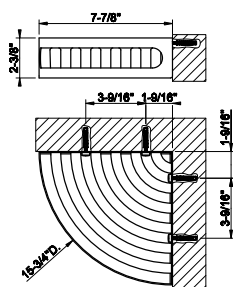

59561

Corner shelf

031 Chrome	548	735 Warm Bronze PVD	810
149 Finox Brushed Nickel	739	726 Warm Bronze Br. PVD	865
187 Aged Bronze	865	710 Brass PVD	810
713 Antique Brass	865	727 Brass Brushed PVD	865
030 Copper PVD	810	720 Nickel PVD	810
706 Black Metal PVD	810	279 Matte White	739
708 Copper Brushed PVD	865	299 Matte Black	739
707 Black Metal Br. PVD	865		

59521

Wall-mounted garment hook

031 Chrome	126	726 Warm Bronze Br. PVD	199
149 Finox Brushed Nickel	170	710 Brass PVD	186
030 Copper PVD	186	727 Brass Brushed PVD	199
706 Black Metal PVD	186	720 Nickel PVD	186
708 Copper Brushed PVD	199	279 Matte White	170
707 Black Metal Br. PVD	199	299 Matte Black	170
735 Warm Bronze PVD	186		

59522

Wall-mounted double garment hook

031 Chrome	192	726 Warm Bronze Br. PVD	304
149 Finox Brushed Nickel	259	710 Brass PVD	285
030 Copper PVD	285	727 Brass Brushed PVD	304
706 Black Metal PVD	285	720 Nickel PVD	285
708 Copper Brushed PVD	304	279 Matte White	259
707 Black Metal Br. PVD	304	299 Matte Black	259
735 Warm Bronze PVD	285		

59562

12" towel rail for glass fixing

031 Chrome	496	726 Warm Bronze Br. PVD	785
149 Finox Brushed Nickel	670	710 Brass PVD	735
030 Copper PVD	735	727 Brass Brushed PVD	785
706 Black Metal PVD	735	720 Nickel PVD	735
708 Copper Brushed PVD	785	279 Matte White	670
707 Black Metal Br. PVD	785	299 Matte Black	670
735 Warm Bronze PVD	735		

59564

18" towel rail for glass fixing

031 Chrome	515	726 Warm Bronze Br. PVD	814
149 Finox Brushed Nickel	695	710 Brass PVD	763
030 Copper PVD	763	727 Brass Brushed PVD	814
706 Black Metal PVD	763	720 Nickel PVD	763
708 Copper Brushed PVD	814	279 Matte White	695
707 Black Metal Br. PVD	814	299 Matte Black	695
735 Warm Bronze PVD	763