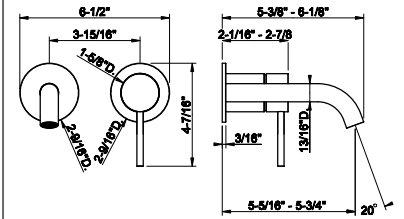

54483

TRIM PARTS ONLY Wall-mounted washbasin mixer trim
• Spout projection 5-5/16" - 5-3/4"
• Drain not included - See DRAINS section
• Requires in-wall rough valve 54197
• Max flow rate 1.2 GPM
• ADA compliant
• Handle kit

239 Steel Brushed	959
708 Copper Brushed PVD	1.420
707 Black Metal Br. PVD	1.420
726 Warm Bronze Br. PVD	1.420
727 Brass Brushed PVD	1.420
299 Matte Black	1.295