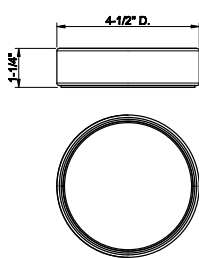

59525

Standing soap holder, white

031 Chrome	276