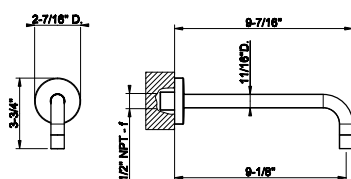

38783

Wall-mounted spout only

- 1/2" connections with separate control (not included)
- Spout projection 9-1/8"
- Drain not included - See DRAINS section
- Requires mixer controls 19709 + 26612 or 19710 + 48112
- Max flow rate 1.2 GPM

031	Chrome	346
149	Finox Brushed Nickel	468
299	Matte Black	468