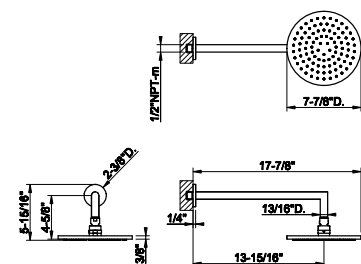

39349

Wall-mounted adjustable shower head with arm.

- 1/2" connections
- Projection from wall to center 13-15/16"
- Total projection 19-13/16"
- Diameter 11-13/16"
- Max flow rate 1.75 GPM

238 Mirror Steel	1.578
239 Steel Brushed	1.578