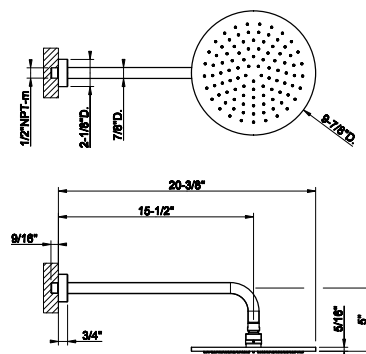

66158

Wall-mounted adjustable multi-function shower head with arm:

- 1/2" connections
- Projection from wall to center 9-5/8"
- Total projection 11-1/8"
- Max flow rate 1.75 gpm

031 Chrome	1.658	735 Warm Bronze PVD	2.454
149 Finox Brushed Nickel	2.239	726 Warm Bronze Br. PVD	2.620
187 Aged Bronze	2.620	710 Brass PVD	2.454
713 Antique Brass	2.620	727 Brass Brushed PVD	2.620
030 Copper PVD	2.454	246 Gold PVD	2.786
706 Black Metal PVD	2.454	720 Nickel PVD	2.454
708 Copper Brushed PVD	2.620	299 Matte Black	2.239
707 Black Metal Br. PVD	2.620	845 Dark Bronze	2.620