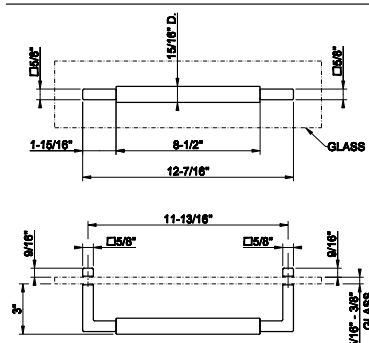

031	Chrome	1.217	726	Warm Bronze Br. PVD	1.923
149	Finox Brushed Nickel	1.643	710	Brass PVD	1.801
187	Aged Bronze	1.923	727	Brass Brushed PVD	1.923
713	Antique Brass	1.923	246	Gold PVD	2.045
030	Copper PVD	1.801	147	Chrome Brushed	1.643
706	Black Metal PVD	1.801	720	Nickel PVD	1.801
708	Copper Brushed PVD	1.923	716	Gold Brushed PVD	2.045
707	Black Metal Br. PVD	1.923	299	Matte Black	1.643
735	Warm Bronze PVD	1.801	845	Dark Bronze	1.923

67641

1. 12" towel rail. DIAMANTATO
2. For 5/16" to 3/8" (8-10mm) glass
   - 12-7/16"L x 3"D
   - 11-13/16" center-to-center
   - for Horizontal installation