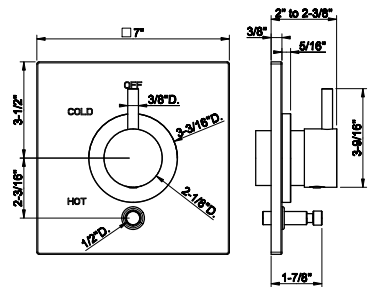

09274

In-wall pressure balance rough valve with 2-way diverter
• 1/2" connections
• Non-Shared Function

031 Chrome	385

09274+29674

29674

TRIM PARTS ONLY External parts for pressure balance with 2-way diverter
• Single backplate
• 1/2" connections
• Requires in-wall rough valve 09274

031 Chrome	608
149 Finox Brushed Nickel	820
299 Matte Black	820

39349

Wall-mounted adjustable shower head with arm
• 1/2" connections
• Projection from wall to center 13-15/16"
• Total projection 19-13/16"
• Diameter 11-13/16"
• Max flow rate 1.75 GPM

238 Mirror Steel	1.578
239 Steel Brushed	1.578

47284

Wall-mounted adjustable shower head with arm
• 1/2" connections
• Projection from wall to center 13-15/16"
• Total projection 17-7/8"
• Diameter 7-7/8"
• Max flow rate 1.75 GPM

031 Chrome	763
149 Finox Brushed Nickel	1.030
299 Matte Black	1.030

47288

Ceiling-mounted adjustable shower head with arm
• 1/2" connections
• Projection from ceiling 10-5/16"
• Diameter 7-7/8"
• Max flow rate 1.75 GPM

031 Chrome	688
149 Finox Brushed Nickel	929
299 Matte Black	929