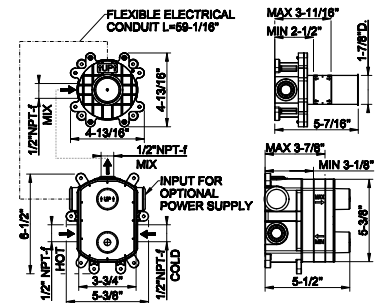

44665+54015