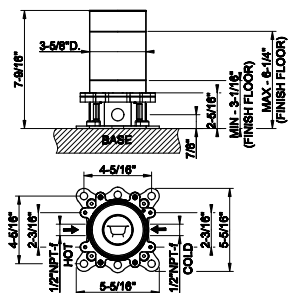

48189+73528