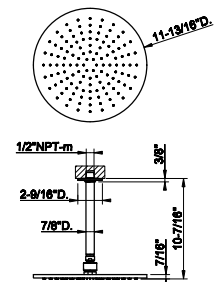

58252

1. Ceiling-mounted adjustable shower head with arm.
2. 1/2" connections.
   - Projection from ceiling 10-7/16"
   - Max flow rate 1.75 GPM

031	Chrome	2.379	735	Warm Bronze PVD	3.520
149	Finox Brushed Nickel	3.212	726	Warm Bronze Br. PVD	3.759
187	Aged Bronze	3.759	710	Brass PVD	3.520
713	Antique Brass	3.759	727	Brass Brushed PVD	3.759
030	Copper PVD	3.520	246	Gold PVD	3.997
706	Black Metal PVD	3.520	720	Nickel PVD	3.520
708	Copper Brushed PVD	3.759	299	Matte Black	3.212
707	Black Metal Br. PVD	3.759	845	Dark Bronze	3.759

54152

1. Ceiling-mounted adjustable shower head with arm
2. 1/2" connections
   - Projection from ceiling 10-3/4"
   - Max flow rate 1.75 GPM

239	Steel Brushed	2.740
708	Copper Brushed PVD	4.056
707	Black Metal Br. PVD	4.056
726	Warm Bronze Br. PVD	4.056
727	Brass Brushed PVD	4.056
299	Matte Black	3.700