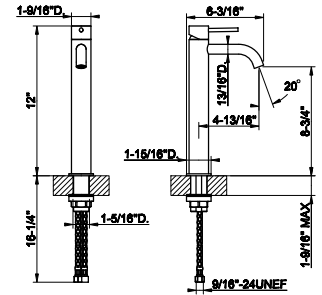

54206

Tall single lever washbasin mixer without pop-up assembly

- Extended spout projection 6-1/8"
- Height 12"
- Drain not included - See DRAINS section
- Max flow rate 1.2 GPM
- ADA compliant
- Handle kit

239 Steel Brushed	1.316
708 Copper Brushed PVD	1.949
707 Black Metal Br. PVD	1.949
726 Warm Bronze Br. PVD	1.949
727 Brass Brushed PVD	1.949
299 Matte Black	1.777