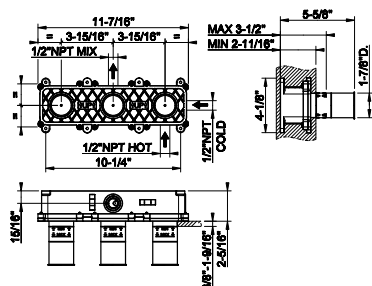

54139+72036

54139

Wall-mounted bath mixer control rough valve

- 1/2" connections
- Non positive shut off

239 Steel Brushed	945