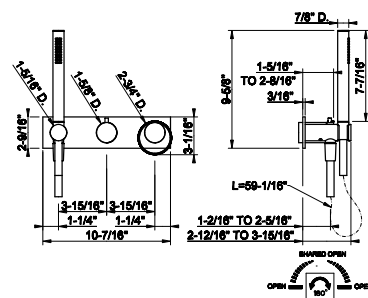

63343

TRIM PARTS ONLY. Wall-mounted bath mixer control

- Single backplate
- Two-way diverter
- Water outlet
- Handshower max flow rate 1.75 GPM
- Requires inline Pressure Balance

031 Chrome	1.743	707 Black Metal Br. PVD	2.753
149 Finox Brushed Nickel	2.353	735 Warm Bronze PVD	2.579
187 Aged Bronze	2.753	726 Warm Bronze Br. PVD	2.753
713 Antique Brass	2.753	710 Brass PVD	2.579
030 Copper PVD	2.579	727 Brass Brushed PVD	2.753
706 Black Metal PVD	2.579	720 Nickel PVD	2.579
708 Copper Brushed PVD	2.753	299 Matte Black	2.353