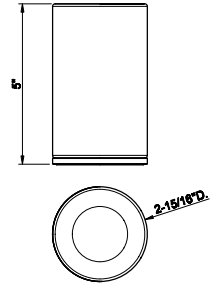

58531

Standing tumbler holder, white

031 Chrome	379	735 Warm Bronze PVD	562
149 Finox Brushed Nickel	513	726 Warm Bronze Br. PVD	599
187 Aged Bronze	599	710 Brass PVD	562
713 Antique Brass	599	727 Brass Brushed PVD	599
030 Copper PVD	562	246 Gold PVD	637
706 Black Metal PVD	562	720 Nickel PVD	562
708 Copper Brushed PVD	599	299 Matte Black	513
707 Black Metal Br. PVD	599	845 Dark Bronze	599