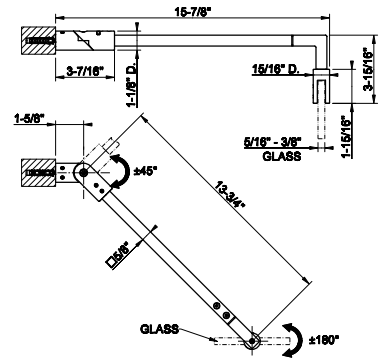

67671

Stabilization arm for frameless shower enclosure. DIAMANTATO

- For 5/16" to 3/8" (8-10mm) glass
- 15-7/8" L x 3-15/16"H
- Adjustable wall bracket 45° left/right of center
- Adjustable glass clamp 360°

031 Chrome	392	726 Warm Bronze Br. PVD	620
149 Finox Brushed Nickel	530	710 Brass PVD	581
187 Aged Bronze	620	727 Brass Brushed PVD	620
713 Antique Brass	620	246 Gold PVD	659
030 Copper PVD	581	147 Chrome Brushed	530
706 Black Metal PVD	581	720 Nickel PVD	581
708 Copper Brushed PVD	620	716 Gold Brushed PVD	659
707 Black Metal Br. PVD	620	299 Matte Black	530
735 Warm Bronze PVD	581	845 Dark Bronze	620

67573

Stabilization arm for frameless shower enclosure. Customizable length. RIGATO

- For 5/16" to 3/8" (8-10mm) glass
- 26-5/8"- 49-13/16" L x 3-15/16"H
- Adjustable wall bracket 45° left/right of center
- Adjustable glass clamp 360°