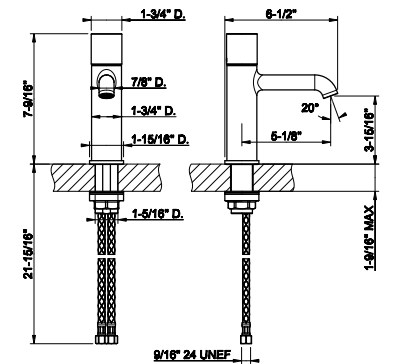

70002

Single lever washbasin mixer without pop-up assembly. UNITO

- Spout projection 5-1/8"
- Height 7-1/2"
- Drain not included – see DRAINS section
- Max flow rate 1.2 GPM
- Flexible hoses with 9/16" – 24 UNEF connections.

031 Chrome	778	726 Warm Bronze Br. PVD	1.230
149 Finox Brushed Nickel	1.052	710 Brass PVD	1.152
706 Black Metal PVD	1.152	727 Brass Brushed PVD	1.230
708 Copper Brushed PVD	1.230	299 Matte Black	1.052
707 Black Metal Br. PVD	1.230	845 Dark Bronze	1.230
735 Warm Bronze PVD	1.152