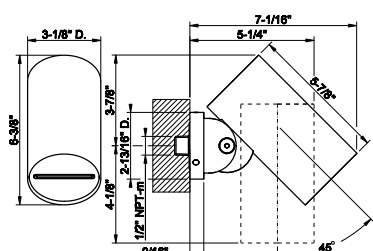

57267

Wall-mounted adjustable showerhead.

- Waterfall function
- 1/2" connections
- Projection from the wall 7-1/16"
- Max flow rate 1.75 GPM

031 Chrome	1.816	735 Warm Bronze PVD	2.689
149 Finox Brushed Nickel	2.452	726 Warm Bronze Br. PVD	2.870
187 Aged Bronze	2.870	710 Brass PVD	2.689
713 Antique Brass	2.870	727 Brass Brushed PVD	2.870
030 Copper PVD	2.689	246 Gold PVD	3.052
706 Black Metal PVD	2.689	720 Nickel PVD	2.689
708 Copper Brushed PVD	2.870	279 Matte White	2.452
707 Black Metal Br. PVD	2.870	299 Matte Black	2.452