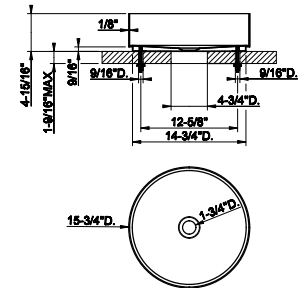

239 Steel Brushed	2.129
708 Copper Brushed PVD	6.074
707 Black Metal Br. PVD	6.074
726 Warm Bronze Br. PVD	6.074
727 Brass Brushed PVD	6.074
299 Matte Black	3.853