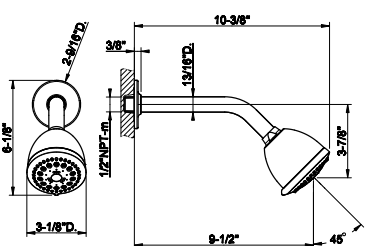

58181

Wall-mounted adjustable multi-function shower head with arm

- 1/2" connections
- Projection from wall to center 9-1/2"
- Total projection 10-3/8"
- Max flow rate 1.75 GPM

031 Chrome	820	735 Warm Bronze PVD	1.214
149 Finox Brushed Nickel	1.108	726 Warm Bronze Br. PVD	1.296
187 Aged Bronze	1.296	710 Brass PVD	1.214
713 Antique Brass	1.296	727 Brass Brushed PVD	1.296
030 Copper PVD	1.214	246 Gold PVD	1.378
706 Black Metal PVD	1.214	720 Nickel PVD	1.214
708 Copper Brushed PVD	1.296	299 Matte Black	1.108
707 Black Metal Br. PVD	1.296	845 Dark Bronze	1.296