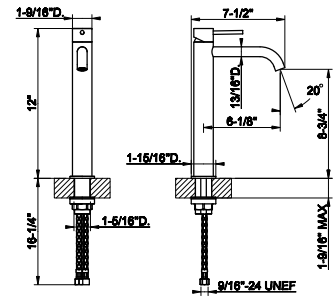

54312

Widespread washbasin mixer without pop-up assembly

- Spout projection 6-1/8"
- Height 8-1/16"
- 1/2" connections
- Drain not included - See DRAINS section
- Max flow rate 1.2 GPM
- ADA compliant
- Handle kit

239 Steel Brushed	1.903
708 Copper Brushed PVD	2.816
707 Black Metal Br. PVD	2.816
726 Warm Bronze Br. PVD	2.816
727 Brass Brushed PVD	2.816