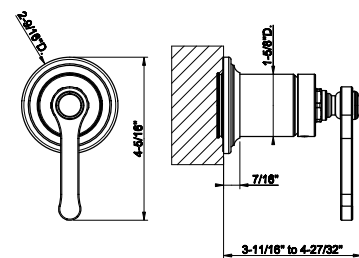

65131

TRIM PARTS ONLY Wall mounted mixer control

- For basin and bath spouts
- 1/2" connections
- Drain not included - see DRAINS section
- Requires in-wall rough valve 54055
- ADA compliant