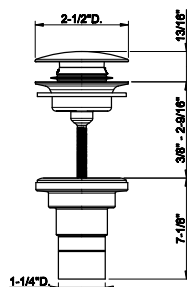

29048

1 1/4" push drain with or without overflow feature

031 Chrome	231	708 Copper Brushed PVD	432
278 Glossy Coral	432	707 Black Metal Br. PVD	432
273 Matte Greige	313	735 Warm Bronze PVD	366
275 Matte Cipria	313	726 Warm Bronze Br. PVD	410
276 Matte Agave	313	710 Brass PVD	366
277 Glossy Odra	432	727 Brass Brushed PVD	432
149 Finox Brushed Nickel	347	246 Gold PVD	504
187 Aged Bronze	432	147 Chrome Brushed	329
713 Antique Brass	432	720 Nickel PVD	406
030 Copper PVD	406	299 Matte Black	313
706 Black Metal PVD	406	845 Dark Bronze	432