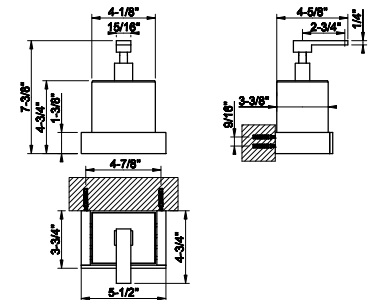

031 Chrome	864	707 Black Metal Br. PVD	1.365
149 Finox Brushed Nickel	1.166	735 Warm Bronze PVD	1.278
187 Aged Bronze	1.365	726 Warm Bronze Br. PVD	1.365
713 Antique Brass	1.365	710 Brass PVD	1.278
030 Copper PVD	1.278	727 Brass Brushed PVD	1.365
706 Black Metal PVD	1.278	720 Nickel PVD	1.278
708 Copper Brushed PVD	1.365	099 Black XL	1.166