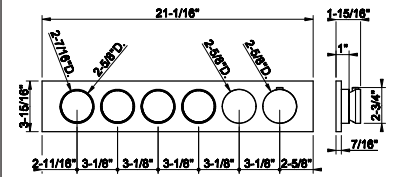

63015

In-wall thermostatic rough valve for four simultaneous functions.

- High capacity
- 3/4" connections
- Anti-scalding

031 Chrome 1.984

66226

TRIM PARTS ONLY External parts for thermostatic mixer for four functions, with push-button on/off control

- Single backplate
- 1/2" connections
- Anti-scalding
- Requires in-wall rough valve 63015
- Can be combined with the insert 66600 and 66602 of the desired finish.

031	Chrome	3.633	727	Brass Brushed PVD	5.741
149	Finox Brushed Nickel	4.907	720	Nickel PVD	5.378
706	Black Metal PVD	5.378	299	Matte Black	4.907
708	Copper Brushed PVD	5.741	845	Dark Bronze	5.741
707	Black Metal Br. PVD	5.741			
726	Warm Bronze Br. PVD	5.741			

63015+66226