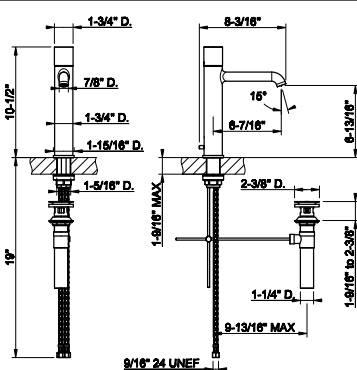

70305

Medium single lever washbasin mixer with pop-up assembly. TRAME

- Spout projection 6-7/16"
- Height 10-1/2"
- 1-1/4" pop up drain and Flexible hoses with 9/16" – 24 UNEF connections.
- Max flow rate 1.2 GPM

031	Chrome	1.063 726	Warm Bronze Br. PVD	1.680
149	Finox Brushed Nickel	1.437 710	Brass PVD	1.574
706	Black Metal PVD	1.574 727	Brass Brushed PVD	1.680
708	Copper Brushed PVD	1.680		
707	Black Metal Br. PVD	1.680		
735	Warm Bronze PVD	1.574