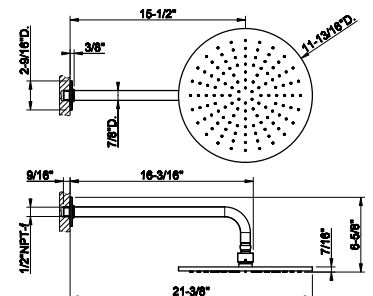

58248

- Wall-mounted adjustable shower head with arm.
- 1/2" connections.
 - Projection from wall to center 15-1/2"
 - Total projection 21-3/8"
 - Max flow rate 1.75 GPM

031 Chrome	2.485	735 Warm Bronze PVD	3.677
149 Finox Brushed Nickel	3.354	726 Warm Bronze Br. PVD	3.926
187 Aged Bronze	3.926	710 Brass PVD	3.677
713 Antique Brass	3.926	727 Brass Brushed PVD	3.926
030 Copper PVD	3.677	246 Gold PVD	4.174
706 Black Metal PVD	3.677	720 Nickel PVD	3.677
708 Copper Brushed PVD	3.926	299 Matte Black	3.354
707 Black Metal Br. PVD	3.926	845 Dark Bronze	3.926