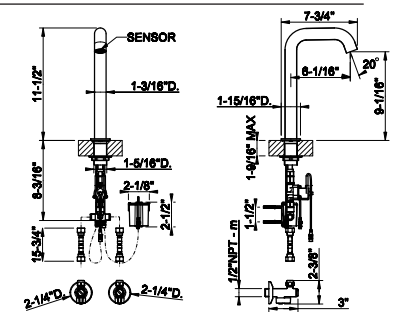

239 Steel Brushed	2.960
708 Copper Brushed PVD	4.382
707 Black Metal Br. PVD	4.382
726 Warm Bronze Br. PVD	4.382
727 Brass Brushed PVD	4.382
299 Matte Black	3.997

54281

Electronic basin mixer with temperature and water flow rate adjustment through under-basin control. MECCANICA

- 1/2" connections
- Spout projection 6-1/16"
- Height 8-5/16"
- Drain not included - See DRAINS section
- Max flow rate 1.2 GPM - 0.2 GPC
- 10 sec flow cycle
- Sensor imbedded in the spout
- ADA compliant