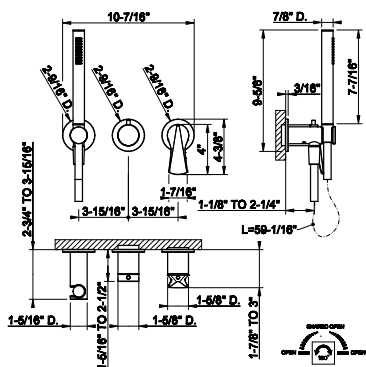

72036

TRIM PARTS ONLY Wall-mounted bath mixer control

- Single backplate
- Two-ways diverter
- Water outlet
- Anti-scalding
- Handshower max flow rate 1.75 GPM
- Requires inline Pressure Balance