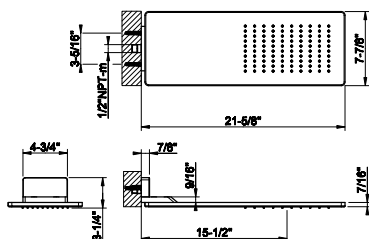

33095

Wall-fixing headshower.

- 1/2" connections
- Projection from the wall to center 15-1/2"
- Total projection 21-5/8"
- Max flow rate 1.75 GPM

238 Mirror Steel	4.160	720 Nickel PVD	6.157
239 Steel Brushed	4.160	299 Matte Black	5.616
030 Copper PVD	6.157		
706 Black Metal PVD	6.157		
708 Copper Brushed PVD	6.573		
707 Black Metal Br. PVD	6.573		