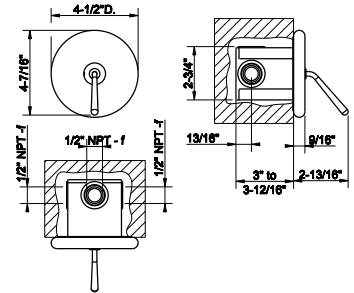

33744

TRIM PARTS ONLY Wall-mounted washbasin mixer control

- For spouts 35299, 35399 and 35319
- Drain not included
- Requires in-wallrough valve 35344
- ADA compliant

031 Chrome	832	299 Matte Black	1.152
123 Copper GHRC	1.025		
124 Black Metal GHRC	1.025		
125 Copper Brushed GHRC	1.109		
126 Black Metal Br. GHRC	1.109		
279 Matte White	1.152