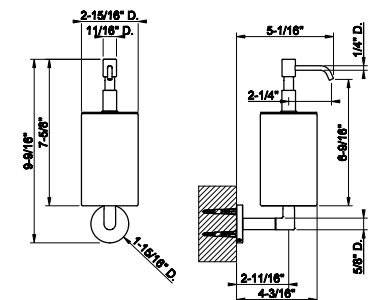

63813

Wall-mounted liquid soap dispenser, white

031 Chrome	728	707 Black Metal Br. PVD	1.150
149 Finox Brushed Nickel	984	735 Warm Bronze PVD	1.076
187 Aged Bronze	1.150	726 Warm Bronze Br. PVD	1.150
713 Antique Brass	1.150	710 Brass PVD	1.076
030 Copper PVD	1.076	727 Brass Brushed PVD	1.150
706 Black Metal PVD	1.076	720 Nickel PVD	1.076
708 Copper Brushed PVD	1.150	299 Matte Black	984