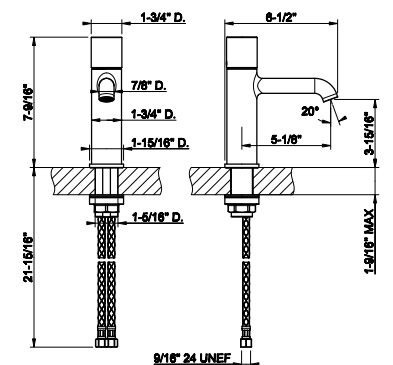

70502

Single lever washbasin mixer without pop-up assembly. RIGATO

- Spout projection 5-1/8"
- Height 7-1/2"
- Drain not included – see DRAINS section
- Max flow rate 1.2 GPM
- Flexible hoses with 9/16" – 24 UNEF connections.

031 Chrome	835	726 Warm Bronze Br. PVD	1.319
149 Finox Brushed Nickel	1.128	710 Brass PVD	1.237
706 Black Metal PVD	1.237	727 Brass Brushed PVD	1.319
708 Copper Brushed PVD	1.319	299 Matte Black	1.128
707 Black Metal Br. PVD	1.319	845 Dark Bronze	1.319
735 Warm Bronze PVD	1.237