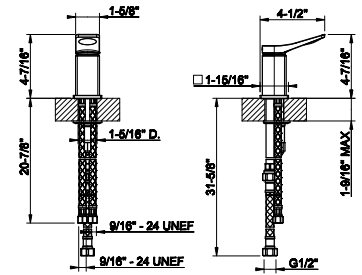

031 Chrome	727 726	Warm Bronze Br. PVD	1.149
149 Finox Brushed Nickel	982 710	Brass PVD	1.075
030 Copper PVD	1.075 727	Brass Brushed PVD	1.149
706 Black Metal PVD	1.075 720	Nickel PVD	1.075
708 Copper Brushed PVD	1.149 279	Matte White	982
707 Black Metal Br. PVD	1.149 299	Matte Black	982
735 Warm Bronze PVD	1.075