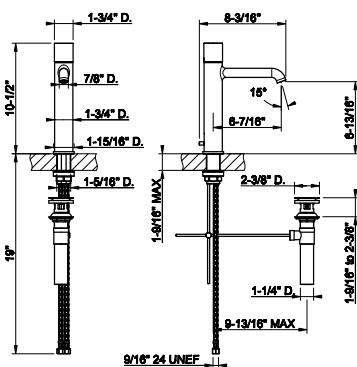

70005

Medium single lever washbasin mixer with pop-up assembly. UNITO

- Spout projection 6-7/16"
- Height 10-1/2"
- 1-1/4" pop up drain and Flexible hoses with 9/16" – 24 UNEF connections.
- Max flow rate 1.2 GPM

031	Chrome	1.007 726	Warm Bronze Br. PVD	1.591
149	Finox Brushed Nickel	1.361 710	Brass PVD	1.491
706	Black Metal PVD	1.491 727	Brass Brushed PVD	1.591
708	Copper Brushed PVD	1.591 299	Matte Black	1.361
707	Black Metal Br. PVD	1.591 845	Dark Bronze	1.591
735	Warm Bronze PVD	1.491