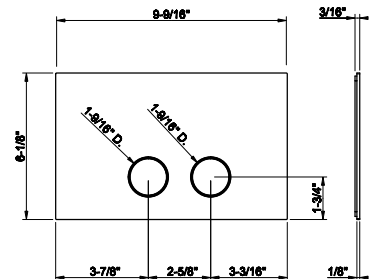

031	Chrome	2.247	707	Black Metal Br. PVD	3.549
149	Finox Brushed Nickel	3.034	735	Warm Bronze PVD	3.325
187	Aged Bronze	3.549	726	Warm Bronze Br. PVD	3.549
713	Antique Brass	3.549	710	Brass PVD	3.325
030	Copper PVD	3.325	727	Brass Brushed PVD	3.549
706	Black Metal PVD	3.325	720	Nickel PVD	3.325
708	Copper Brushed PVD	3.549	299	Matte Black	3.034