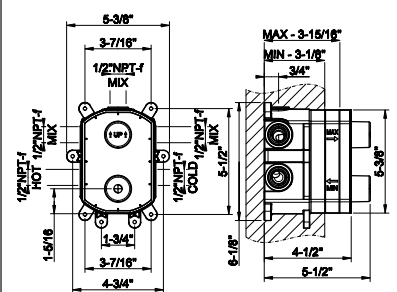

09279+66133