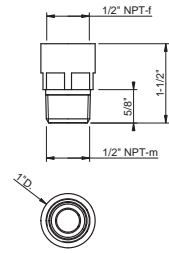

RIR5404

Kit 1/2"NPT f – 1/2"NPT m - 1.75 GPM for Shower System