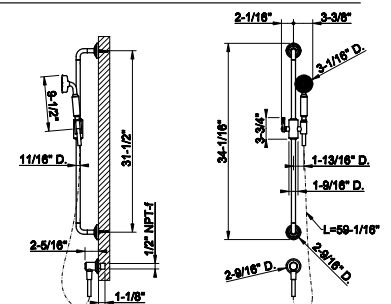

65142

Handshower and adjustable sliding rail set

- Adjustable bar
- Adjustable hook
- 59" Flex hose
- Wall elbow
- Max flow rate 1.75 GPM

031 Chrome	2.640	707 Black Metal Br. PVD	4.171
149 Finox Brushed Nickel	3.564	735 Warm Bronze PVD	3.907
187 Aged Bronze	4.171	726 Warm Bronze Br. PVD	4.171
713 Antique Brass	4.171	710 Brass PVD	3.907
030 Copper PVD	3.907	727 Brass Brushed PVD	4.171
706 Black Metal PVD	3.907	720 Nickel PVD	3.907
708 Copper Brushed PVD	4.171	299 Matte Black	3.564