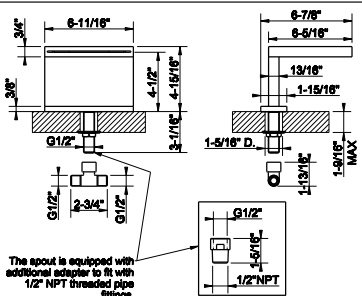

- 1/2" connections
- Projection from the wall 6"
- Flow rate 4.2 GPM at 60 PSI

238	Mirror Steel	2.579	707	Black Metal Br. PVD	4.075
239	Steel Brushed	2.579	727	Brass Brushed PVD	4.075
187	Aged Bronze	4.075	246	Gold PVD	4.334
713	Antique Brass	4.075	720	Nickel PVD	3.817
030	Copper PVD	3.817	279	Matte White	3.483
706	Black Metal PVD	3.817	299	Matte Black	3.483
708	Copper Brushed PVD	4.075			