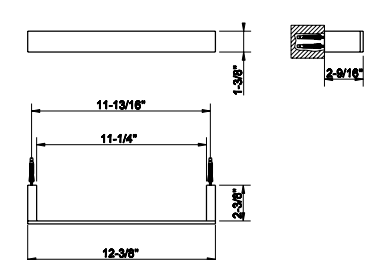

031 Chrome	1.950	707 Black Metal Br. PVD	3.080
149 Finox Brushed Nickel	2.633	735 Warm Bronze PVD	2.886
187 Aged Bronze	3.080	726 Warm Bronze Br. PVD	3.080
713 Antique Brass	3.080	710 Brass PVD	2.886
030 Copper PVD	2.886	727 Brass Brushed PVD	3.080
706 Black Metal PVD	2.886	720 Nickel PVD	2.886
708 Copper Brushed PVD	3.080	099 Black XL	2.633