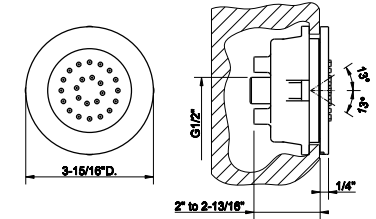

031 Chrome	672	726 Warm Bronze Br. PVD	1.063
149 Finox Brushed Nickel	908	710 Brass PVD	995
187 Aged Bronze	1.063	727 Brass Brushed PVD	1.063
713 Antique Brass	1.063	246 Gold PVD	1.130
030 Copper PVD	995	147 Chrome Brushed	908
706 Black Metal PVD	995	720 Nickel PVD	995
708 Copper Brushed PVD	1.063	279 Matte White	908
707 Black Metal Br. PVD	1.063	299 Matte Black	908
735 Warm Bronze PVD	995