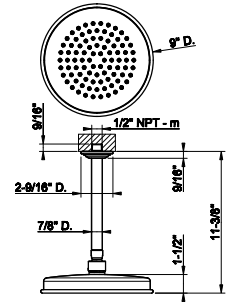

65152

Ceiling-mounted adjustable shower head with arm.

- 1/2" connections.
- Projection from ceiling 11-3/8"
- Max flow rate 1.75 GPM

031 Chrome	2.093	707 Black Metal Br. PVD	3.306
149 Finox Brushed Nickel	2.825	735 Warm Bronze PVD	3.097
187 Aged Bronze	3.306	726 Warm Bronze Br. PVD	3.306
713 Antique Brass	3.306	710 Brass PVD	3.097
030 Copper PVD	3.097	727 Brass Brushed PVD	3.306
706 Black Metal PVD	3.097	720 Nickel PVD	3.097
708 Copper Brushed PVD	3.306	299 Matte Black	2.825