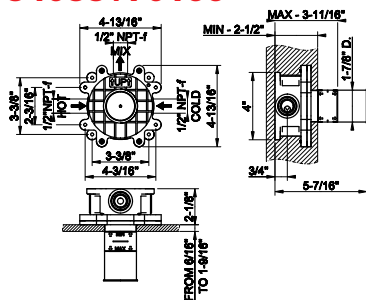

54055+70199

54055

Wall-mounted Basin/bath mixer rough valve. One exit

239 Steel Brushed	489

70199

TRIM PARTS ONLY Wall-mounted washbasin mixer control INTRECCIO

- 1/2" connections
- Drain not included - See DRAINS section
- Requires in-wallrough valve 54055