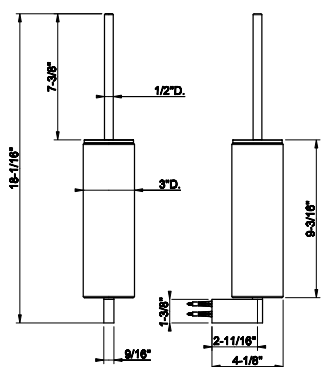

66420

Wall-mounted brush holder, black

031	Chrome	752	726	Warm Bronze Br. PVD	1.189
149	Finox Brushed Nickel	1.017	710	Brass PVD	1.115
187	Aged Bronze	1.189	727	Brass Brushed PVD	1.189
713	Antique Brass	1.189	246	Gold PVD	1.265
030	Copper PVD	1.115	720	Nickel PVD	1.115
706	Black Metal PVD	1.115	279	Matte White	1.017
708	Copper Brushed PVD	1.189	299	Matte Black	1.017
707	Black Metal Br. PVD	1.189	845	Dark Bronze	1.189
735	Warm Bronze PVD	1.115			

58525

Standing soap holder, white

031	Chrome	340	735	Warm Bronze PVD	504
149	Finox Brushed Nickel	459	726	Warm Bronze Br. PVD	537
187	Aged Bronze	537	710	Brass PVD	504
713	Antique Brass	537	727	Brass Brushed PVD	537
030	Copper PVD	504	246	Gold PVD	572
706	Black Metal PVD	504	720	Nickel PVD	504
708	Copper Brushed PVD	537	299	Matte Black	459
707	Black Metal Br. PVD	537	845	Dark Bronze	537

58526

Standing soap holder, black

031	Chrome	340	735	Warm Bronze PVD	504
149	Finox Brushed Nickel	459	726	Warm Bronze Br. PVD	537
187	Aged Bronze	537	710	Brass PVD	504
713	Antique Brass	537	727	Brass Brushed PVD	537
030	Copper PVD	504	246	Gold PVD	572
706	Black Metal PVD	504	720	Nickel PVD	504
708	Copper Brushed PVD	537	299	Matte Black	459
707	Black Metal Br. PVD	537	845	Dark Bronze	537