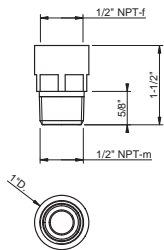

RIR5404

Kit 1/2"NPT f – 1/2"NPT m - 1.75 GPM for Shower System