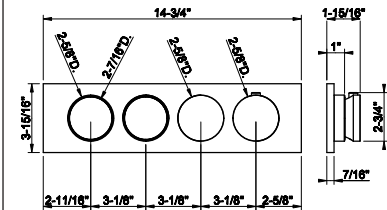

63011

In-wall thermostatic rough valve for two separate functions.

- High capacity
- 3/4"connections
- Anti-scalding

031 Chrome 1.438

66222

TRIM PARTS ONLY External parts for thermostatic mixer for two functions, with push-button on/off control

- Single backplate
- 1/2"connections
- Anti-scalding
- Requires in-wall rough valve 63011
- Can be combined with the insert 66600 and 66602 of the desired finish.

031	Chrome	2.634	727	Brass Brushed PVD	4.161
149	Finox Brushed Nickel	3.557	720	Nickel PVD	3.899
706	Black Metal PVD	3.899	299	Matte Black	3.557
708	Copper Brushed PVD	4.161	845	Dark Bronze	4.161
707	Black Metal Br. PVD	4.161			
726	Warm Bronze Br. PVD	4.161			

63011+66222