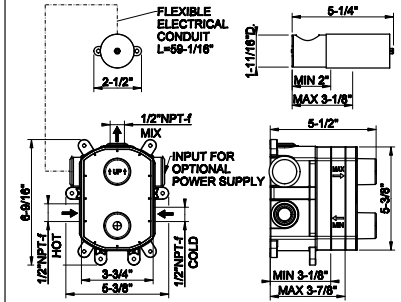

44679+30651