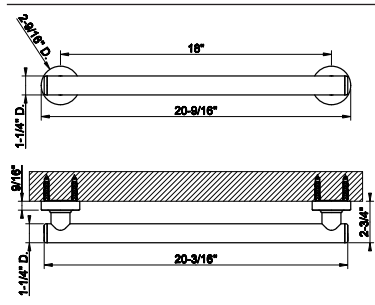

031 Chrome	1.120	735 Warm Bronze PVD	1.659
149 Finox Brushed Nickel	1.513	726 Warm Bronze Br. PVD	1.770
187 Aged Bronze	1.770	710 Brass PVD	1.659
713 Antique Brass	1.770	727 Brass Brushed PVD	1.770
030 Copper PVD	1.659	246 Gold PVD	1.883
706 Black Metal PVD	1.659	720 Nickel PVD	1.659
708 Copper Brushed PVD	1.770	299 Matte Black	1.513
707 Black Metal Br. PVD	1.770	845 Dark Bronze	1.770

58424
Safety grip-handle for bathtub and shower enclosure
• 18" length