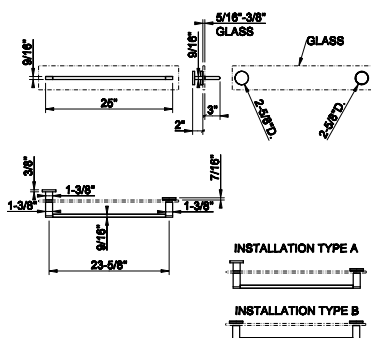

66515

24" Towel rail for glass fixing

031 Chrome	1.406	726 Warm Bronze Br. PVD	2.223
149 Finox Brushed Nickel	1.900	710 Brass PVD	2.082
187 Aged Bronze	2.223	727 Brass Brushed PVD	2.223
713 Antique Brass	2.223	246 Gold PVD	2.362
030 Copper PVD	2.082	720 Nickel PVD	2.082
706 Black Metal PVD	2.082	279 Matte White	1.900
708 Copper Brushed PVD	2.223	299 Matte Black	1.900
707 Black Metal Br. PVD	2.223	845 Dark Bronze	2.223
735 Warm Bronze PVD	2.082