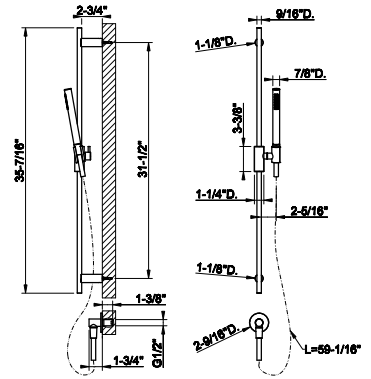

HABITO

70342

Handshower and adjustable sliding rail set. TRAME

- Adjustable bar
- Adjustable hook
- 59" Flex hose
- Wall elbow
- Max flow rate 1.75GPM. Insert in desired finish included.

031 Chrome	1.474	726 Warm Bronze Br. PVD	2.330
149 Finox Brushed Nickel	1.991	710 Brass PVD	2.182
706 Black Metal PVD	2.182	727 Brass Brushed PVD	2.330
708 Copper Brushed PVD	2.330		
707 Black Metal Br. PVD	2.330		
735 Warm Bronze PVD	2.182		