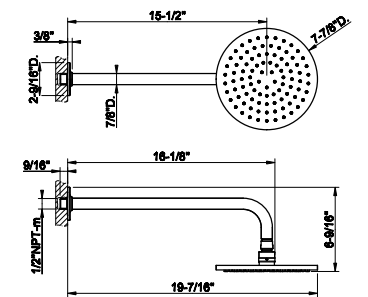

58148

Wall-mounted adjustable shower head with arm.

- 1/2" connections.
- Projection from wall to center 15-1/2"
- Total projection 19-7/16"
- Max flow rate 1.75 GPM

031 Chrome	1.550	735 Warm Bronze PVD	2.295
149 Finox Brushed Nickel	2.093	726 Warm Bronze Br. PVD	2.450
187 Aged Bronze	2.450	710 Brass PVD	2.295
713 Antique Brass	2.450	727 Brass Brushed PVD	2.450
030 Copper PVD	2.295	246 Gold PVD	2.604
706 Black Metal PVD	2.295	720 Nickel PVD	2.295
708 Copper Brushed PVD	2.450	299 Matte Black	2.093
707 Black Metal Br. PVD	2.450	845 Dark Bronze	2.450