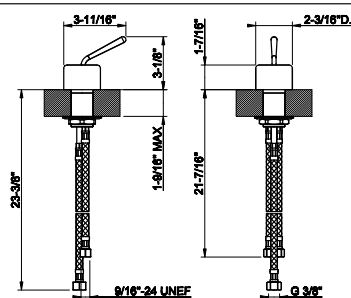

35300

Deck-mounted washbasin mixer control

- For spouts 35299, 35399, and 35319
- Drain not included - See DRAINS section
- ADA compliant