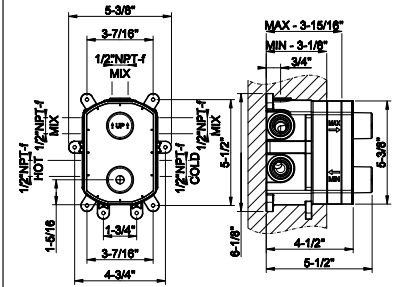

09279+73533