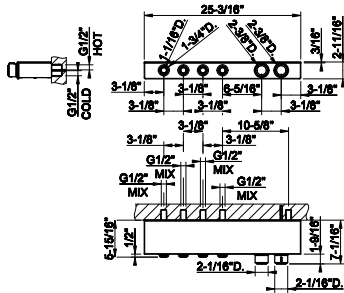

63025+65256

63025

In-wall thermostatic rough valve for shelf mixer for four simultaneous functions.

- High capacity
- 1/2"connections Outlet
- 3/4" connections Inlet
- Anti-scalding

031 Chrome	989

65256

TRIM PARTS ONLY External parts for thermostatic shelf mixer for four simultaneous functions, with push-button on/off controls. Shelf made of black frosted safety glass.

- Single backplate
- High capacity
- 1/2"connections Outlet
- 3/4" connections Inlet
- Anti-scalding
- Requires in-wall rough valve 63025

031 Chrome	5.524	735 Warm Bronze PVD	8.175
149 Finox Brushed Nickel	7.457	726 Warm Bronze Br. PVD	8.728
187 Aged Bronze	8.728	710 Brass PVD	8.175
713 Antique Brass	8.728	727 Brass Brushed PVD	8.728
030 Copper PVD	8.175	246 Gold PVD	9.279
706 Black Metal PVD	8.175	720 Nickel PVD	8.175
708 Copper Brushed PVD	8.728	299 Matte Black	7.457
707 Black Metal Br. PVD	8.728