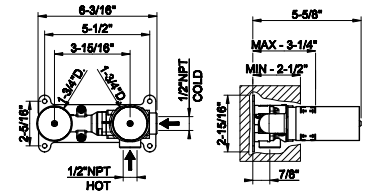

54197

Wall-mounted washbasin mixer rough valve
• Drain not included - See DRAINS section

239 Steel Brushed	703

54197+54083