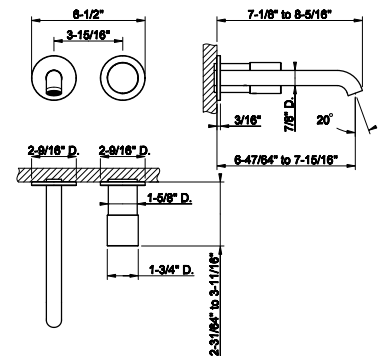

54197+70488