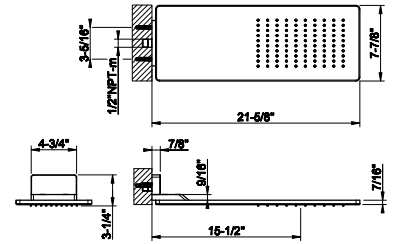

HEADSHOWER SECTION

33095

Wall-fixing headshower.

- 1/2" connections
- Projection from the wall to center 15-1/2"
- Total projection 21-5/8"
- Max flow rate 1.75 GPM

238 Mirror Steel	4.160	720 Nickel PVD	6.157
239 Steel Brushed	4.160	299 Matte Black	5.616
030 Copper PVD	6.157		
706 Black Metal PVD	6.157		
708 Copper Brushed PVD	6.573		
707 Black Metal Br. PVD	6.573		