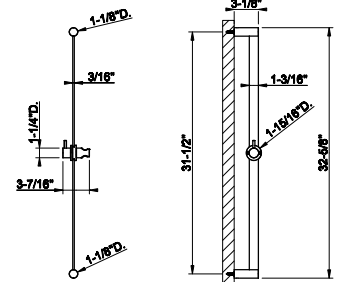

54042

Handshower sliding rail only

- Adjustable hook
- Requires handshower 54054, flex hose 54137 and wall elbow 54269

239	Steel Brushed	1.629
708	Copper Brushed PVD	2.411
707	Black Metal Br. PVD	2.411
726	Warm Bronze Br. PVD	2.411
727	Brass Brushed PVD	2.411
299	Matte Black	2.199