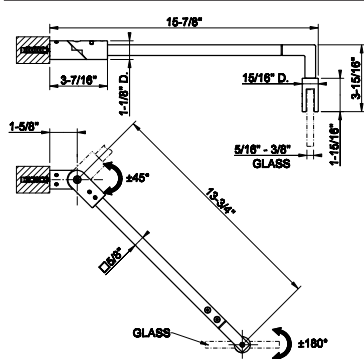

67571

Stabilization arm for frameless shower enclosure. RIGATO

- For 5/16" to 3/8" (8-10mm) glass
- 15-7/8" L x 3-15/16"H
- Adjustable wall bracket 45° left/right of center
- Adjustable glass clamp 360°

031	Chrome	392	726	Warm Bronze Br. PVD	620
149	Finox Brushed Nickel	530	710	Brass PVD	581
187	Aged Bronze	620	727	Brass Brushed PVD	620
713	Antique Brass	620	246	Gold PVD	659
030	Copper PVD	581	147	Chrome Brushed	530
706	Black Metal PVD	581	720	Nickel PVD	581
708	Copper Brushed PVD	620	716	Gold Brushed PVD	659
707	Black Metal Br. PVD	620	299	Matte Black	530
735	Warm Bronze PVD	581	845	Dark Bronze	620