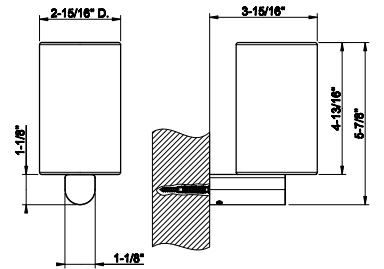

59507

Wall-mounted holder, white

031 Chrome	446	726 Warm Bronze Br. PVD	704
149 Finox Brushed Nickel	602	710 Brass PVD	659
030 Copper PVD	659	727 Brass Brushed PVD	704
706 Black Metal PVD	659	720 Nickel PVD	659
708 Copper Brushed PVD	704	279 Matte White	602
707 Black Metal Br. PVD	704	299 Matte Black	602
735 Warm Bronze PVD	659