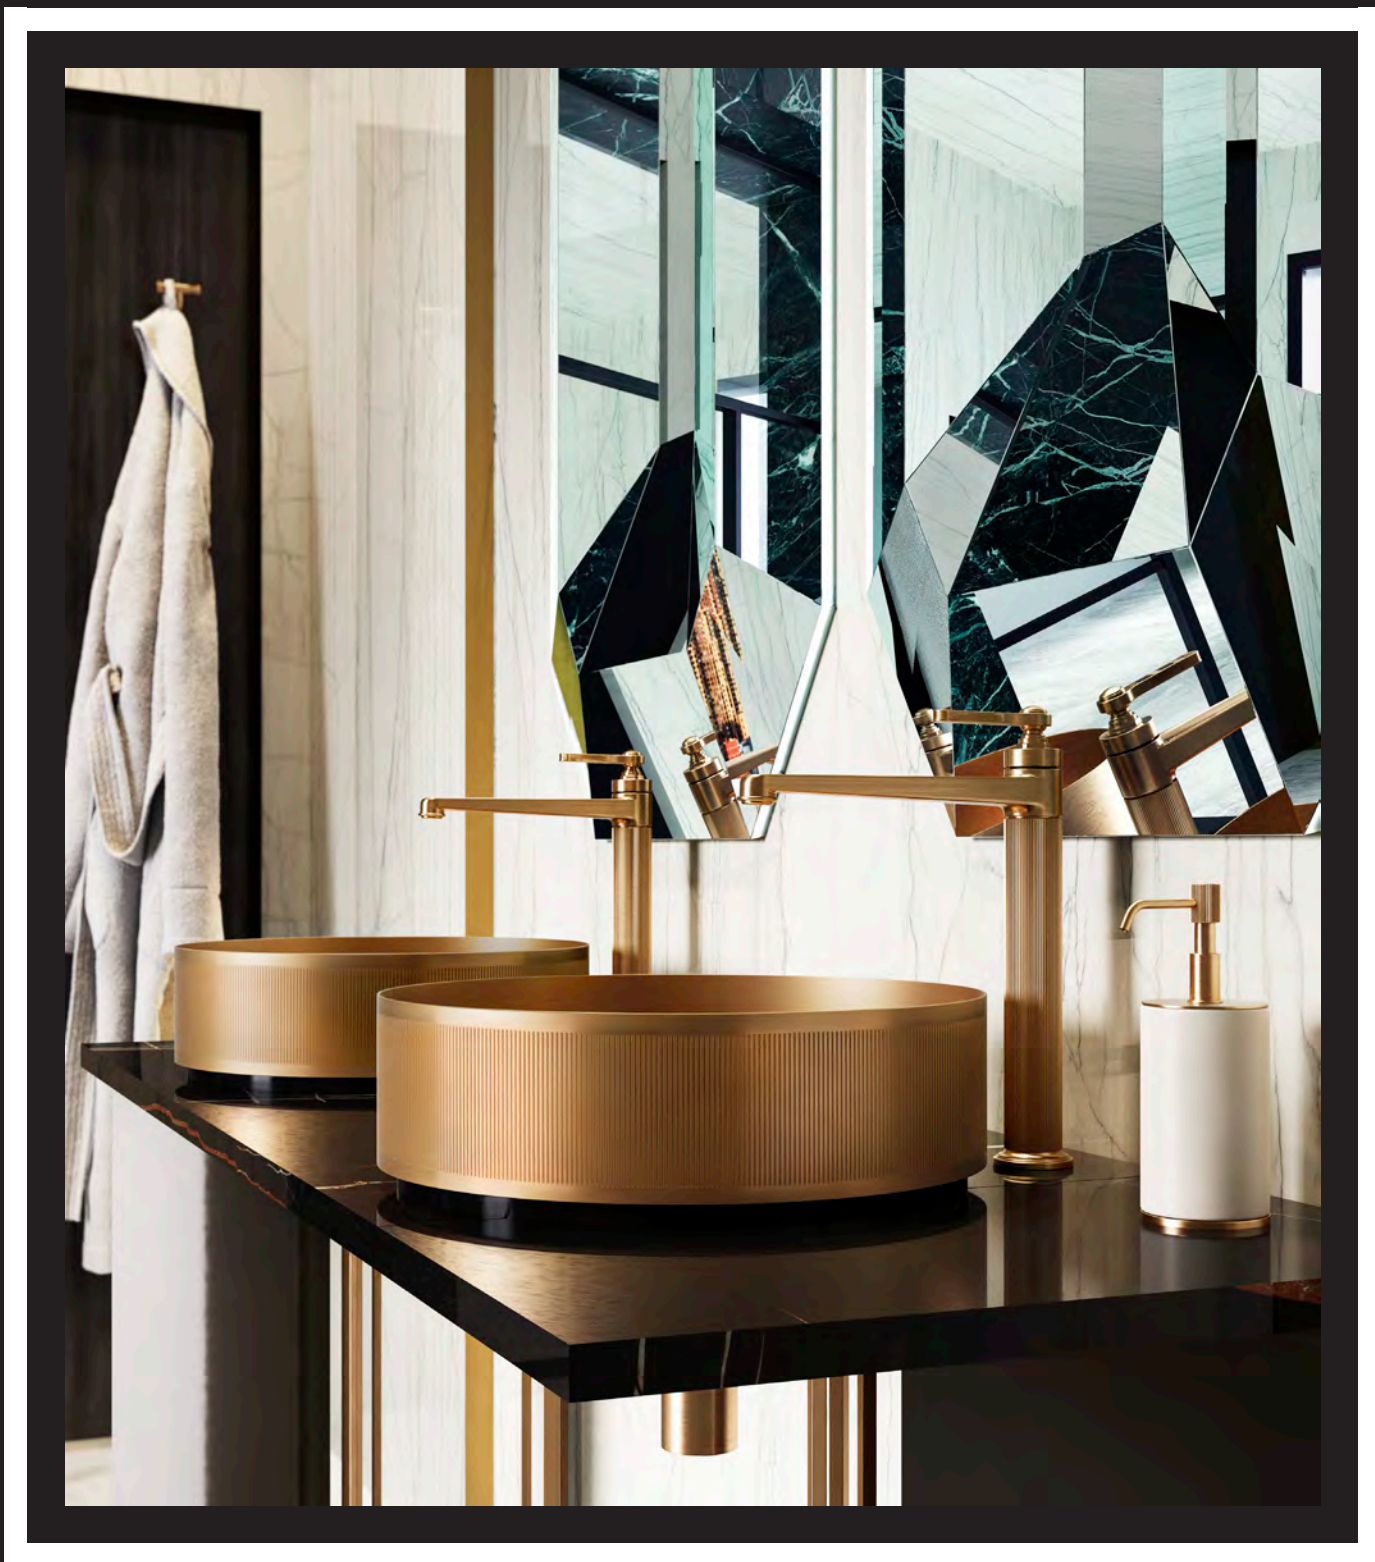

VENTI20
total look

54651

Flush Actuator Plate VENTI20

- Compatible with GEBERIT models: 111.597.001, 111.902.005, 111.798.00.1, 111.335.00.5
- Without visible fixingsystem
- ADA COMPLIANT

031 Chrome	1.382	707 Black Metal Br. PVD	2.182
149 Finox Brushed Nickel	1.865	735 Warm Bronze PVD	2.045
187 Aged Bronze	2.182	726 Warm Bronze Br. PVD	2.182
713 Antique Brass	2.182	710 Brass PVD	2.045
030 Copper PVD	2.045	727 Brass Brushed PVD	2.182
706 Black Metal PVD	2.045	720 Nickel PVD	2.045
708 Copper Brushed PVD	2.182	299 Matte Black	1.865