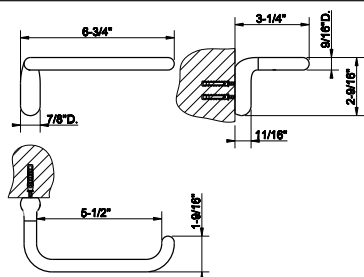

38055

Wall-mounted tissue holder
• Vertical or horizontal application

031	Chrome	353	099	Black XL	477
123	Copper GHRC	424			
124	Black Metal GHRC	424			
125	Copper Brushed GHRC	459			
126	Black Metal Br. GHRC	459			
079	White CN	477			

38144

Ceiling mounted towel bar, 18"-1/4" wide X 63" long
• Mounting bracket 29724 has to be ordered with this item.

031	Chrome	1.662	099	Black XL	2.243
123	Copper GHRC	1.994			
124	Black Metal GHRC	1.994			
125	Copper Brushed GHRC	2.160			
126	Black Metal Br. GHRC	2.160			
079	White CN	2.243			

38143

Ceiling mounted towel bar, 24' 3/16" wide X 63" long
• Mounting bracket 29724 has to be ordered with this item.

031	Chrome	1.662	099	Black XL	2.243
123	Copper GHRC	1.994			
124	Black Metal GHRC	1.994			
125	Copper Brushed GHRC	2.160			
126	Black Metal Br. GHRC	2.160			
079	White CN	2.243