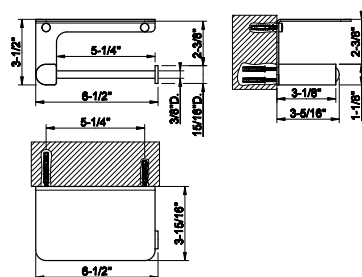

59449
Wall-mounted tissue holder with cover

031 Chrome	456	726 Warm Bronze Br. PVD	720
149 Finox Brushed Nickel	616	710 Brass PVD	675
030 Copper PVD	675	727 Brass Brushed PVD	720
706 Black Metal PVD	675	720 Nickel PVD	675
708 Copper Brushed PVD	720	279 Matte White	616
707 Black Metal Br. PVD	720	299 Matte Black	616
735 Warm Bronze PVD	675