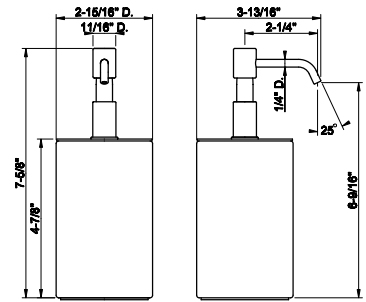

59531

Standing tumbler holder, white

031 Chrome	290

59532

Standing tumbler holder, black

031 Chrome	290

59537

Standing soap dispenser holder, white

031 Chrome	479	735 Warm Bronze PVD	710
149 Finox Brushed Nickel	647	726 Warm Bronze Br. PVD	757
187 Aged Bronze	757	710 Brass PVD	710
713 Antique Brass	757	727 Brass Brushed PVD	757
030 Copper PVD	710	720 Nickel PVD	710
706 Black Metal PVD	710	279 Matte White	647
708 Copper Brushed PVD	757	299 Matte Black	647
707 Black Metal Br. PVD	757