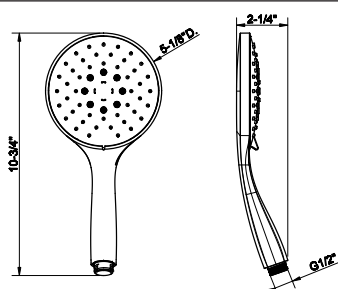

14370
Antilimestone handshower
• Single spray
• Max flow rate 1.75 GPM

031 Chrome	164 726	Warm Bronze Br. PVD	404
149 Finox Brushed Nickel	327 710	Brass PVD	378
187 Aged Bronze	404 727	Brass Brushed PVD	404
713 Antique Brass	404 246	Gold PVD	428
030 Copper PVD	378 147	Chrome Brushed	327
706 Black Metal PVD	378 720	Nickel PVD	378
708 Copper Brushed PVD	404 279	Matte White	327
707 Black Metal Br. PVD	404 299	Matte Black	327
735 Warm Bronze PVD	378 845	Dark Bronze	404

14376
Handshower with white insert
• 3-pattern spray
• Max flow rate 1.75 GPM

031 Chrome	339 726	Warm Bronze Br. PVD	570
149 Finox Brushed Nickel	458 710	Brass PVD	535
187 Aged Bronze	570 727	Brass Brushed PVD	570
713 Antique Brass	570 246	Gold PVD	592
030 Copper PVD	535 147	Chrome Brushed	458
706 Black Metal PVD	535 720	Nickel PVD	536
708 Copper Brushed PVD	570 279	Matte White	458
707 Black Metal Br. PVD	570 299	Matte Black	458
735 Warm Bronze PVD	535 845	Dark Bronze	570