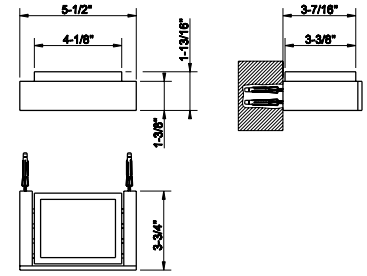

20802

Wall-mounted soap dish, black

031 Chrome	576	707 Black Metal Br. PVD	911
149 Finox Brushed Nickel	778	735 Warm Bronze PVD	853
187 Aged Bronze	911	726 Warm Bronze Br. PVD	911
713 Antique Brass	911	710 Brass PVD	853
030 Copper PVD	853	727 Brass Brushed PVD	911
706 Black Metal PVD	853	720 Nickel PVD	853
708 Copper Brushed PVD	911	099 Black XL	778