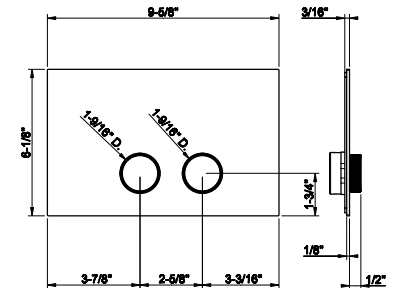

031	Chrome	1.117	707	Black Metal Br. PVD	1.763
149	Finox Brushed Nickel	1.506	735	Warm Bronze PVD	1.654
187	Aged Bronze	1.763	726	Warm Bronze Br. PVD	1.763
713	Antique Brass	1.763	710	Brass PVD	1.654
030	Copper PVD	1.654	727	Brass Brushed PVD	1.763
706	Black Metal PVD	1.654	720	Nickel PVD	1.654
708	Copper Brushed PVD	1.763	299	Matte Black	1.582