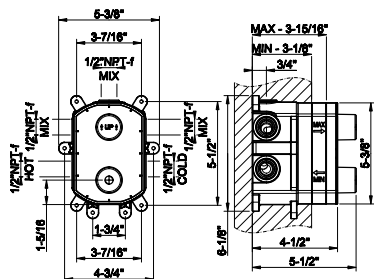

09279+33842

09279

In-wall thermostatic rough valve for 1/2/3-way diverter function

- 1/2" connections
- Vertical application
- Anti-scalding
- Non-Shared function

031 Chrome	762