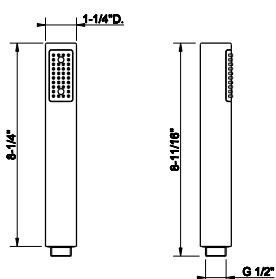

58157
Fixed handshower hook.

031 Chrome	213 735	Warm Bronze PVD	315
149 Finox Brushed Nickel	288 726	Warm Bronze Br. PVD	336
187 Aged Bronze	336 710	Brass PVD	315
713 Antique Brass	336 727	Brass Brushed PVD	336
030 Copper PVD	315 246	Gold PVD	357
706 Black Metal PVD	315 720	Nickel PVD	315
708 Copper Brushed PVD	336 299	Matte Black	288
707 Black Metal Br. PVD	336 845	Dark Bronze	336

58160
Adjustable handshower hook.

031 Chrome	377 735	Warm Bronze PVD	558
149 Finox Brushed Nickel	509 726	Warm Bronze Br. PVD	596
187 Aged Bronze	596 710	Brass PVD	558
713 Antique Brass	596 727	Brass Brushed PVD	596
030 Copper PVD	558 246	Gold PVD	633
706 Black Metal PVD	558 720	Nickel PVD	558
708 Copper Brushed PVD	596 299	Matte Black	509
707 Black Metal Br. PVD	596 845	Dark Bronze	596

HABITO

14372
Handshower
• Max flow rate 1.75 GPM

031 Chrome	116 735	Warm Bronze PVD	322
149 Finox Brushed Nickel	275 726	Warm Bronze Br. PVD	342
187 Aged Bronze	342 710	Brass PVD	322
713 Antique Brass	342 727	Brass Brushed PVD	342
030 Copper PVD	322 246	Gold PVD	363
706 Black Metal PVD	322 720	Nickel PVD	322
708 Copper Brushed PVD	342 279	Matte White	275
707 Black Metal Br. PVD	342 299	Matte Black	195

14370
Antilimestone handshower
• Single spray
• Max flow rate 1.75 GPM

031 Chrome	164 726	Warm Bronze Br. PVD	404
149 Finox Brushed Nickel	327 710	Brass PVD	378
187 Aged Bronze	404 727	Brass Brushed PVD	404
713 Antique Brass	404 246	Gold PVD	428
030 Copper PVD	378 147	Chrome Brushed	327
706 Black Metal PVD	378 720	Nickel PVD	378
708 Copper Brushed PVD	404 279	Matte White	327
707 Black Metal Br. PVD	404 299	Matte Black	327
735 Warm Bronze PVD	378 845	Dark Bronze	404

14376
Handshower with white insert
• 3-pattern spray
• Max flow rate 1.75 GPM