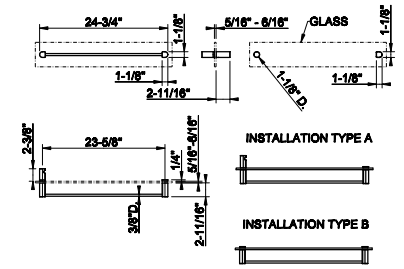

031	Chrome	531	726	Warm Bronze Br. PVD	839
149	Finox Brushed Nickel	717	710	Brass PVD	786
030	Copper PVD	786	727	Brass Brushed PVD	839
706	Black Metal PVD	786	720	Nickel PVD	786
708	Copper Brushed PVD	839	279	Matte White	717
707	Black Metal Br. PVD	839	299	Matte Black	717
735	Warm Bronze PVD	786