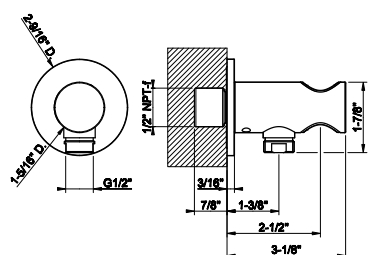

63461

Wall elbow with built in water intake and fixed hook
• 1/2" connection

031 Chrome	397	735 Warm Bronze PVD	588
149 Finox Brushed Nickel	536	726 Warm Bronze Br. PVD	628
187 Aged Bronze	628	710 Brass PVD	588
713 Antique Brass	628	727 Brass Brushed PVD	628
030 Copper PVD	588	720 Nickel PVD	588
706 Black Metal PVD	588	299 Matte Black	536
708 Copper Brushed PVD	628	845 Dark Bronze	628
707 Black Metal Br. PVD	628