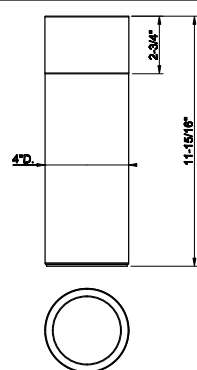

707 Black Metal Br. PVD	7.595
726 Warm Bronze Br. PVD	7.595

68325
Vase TRAME 6-5/8" diameter, 19-13/16"H

707 Black Metal Br. PVD	6.999
726 Warm Bronze Br. PVD	6.999

68115
Vase INTRECCIO 4" diameter, 11-15/16"H