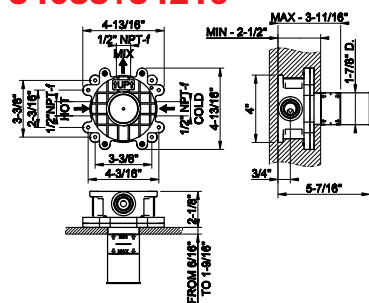

54055+54219

54055

Wall-mounted Basin/bath mixer rough valve. One exit

239	Steel Brushed	489