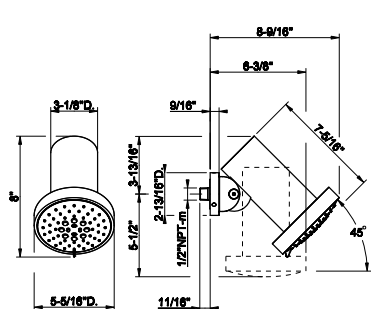

57253

Wall-mounted adjustable showerhead MECCANICA.

- Rain, Spray, Massage function
- 1/2" connections
- Projection from the wall 7-1/16"
- Max flow rate 1.75 GPM

239 Steel Brushed	2.530
708 Copper Brushed PVD	3.744
707 Black Metal Br. PVD	3.744
726 Warm Bronze Br. PVD	3.744
727 Brass Brushed PVD	3.744
299 Matte Black	3.416