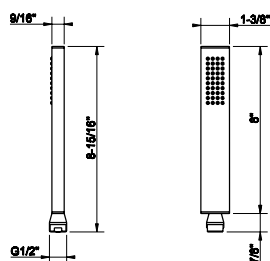

20154

Handshower

- Max flow rate 1.75 GPM

031 Chrome	366	720 Nickel PVD	542
149 Finox Brushed Nickel	494	299 Matte Black	494
030 Copper PVD	542		
706 Black Metal PVD	542		
708 Copper Brushed PVD	577		
707 Black Metal Br. PVD	577		

14370

Antilimestone handshower

- Single spray
- Max flow rate 1.75 GPM

031 Chrome	164	726 Warm Bronze Br. PVD	404
149 Finox Brushed Nickel	327	710 Brass PVD	378
187 Aged Bronze	404	727 Brass Brushed PVD	404
713 Antique Brass	404	246 Gold PVD	428
030 Copper PVD	378	147 Chrome Brushed	327
706 Black Metal PVD	378	720 Nickel PVD	378
708 Copper Brushed PVD	404	279 Matte White	327
707 Black Metal Br. PVD	404	299 Matte Black	327
735 Warm Bronze PVD	378	845 Dark Bronze	404

14376

Handshower with white insert

- 3-pattern spray
- Max flow rate 1.75 GPM

031 Chrome	339	726 Warm Bronze Br. PVD	570
149 Finox Brushed Nickel	458	710 Brass PVD	535
187 Aged Bronze	570	727 Brass Brushed PVD	570
713 Antique Brass	570	246 Gold PVD	592
030 Copper PVD	535	147 Chrome Brushed	458
706 Black Metal PVD	535	720 Nickel PVD	536
708 Copper Brushed PVD	570	279 Matte White	458
707 Black Metal Br. PVD	570	299 Matte Black	458
735 Warm Bronze PVD	535	845 Dark Bronze	570

26669

Wall elbow with backplate

- 1/2" connections

031 Chrome	296	720 Nickel PVD	438
149 Finox Brushed Nickel	400		
030 Copper PVD	438		
706 Black Metal PVD	438		
708 Copper Brushed PVD	468		
707 Black Metal Br. PVD	468		

01637

59" flex hose

031 Chrome	116	726 Warm Bronze Br. PVD	186
149 Finox Brushed Nickel	150	710 Brass PVD	176
187 Aged Bronze	186	727 Brass Brushed PVD	186
713 Antique Brass	186	246 Gold PVD	197
030 Copper PVD	176	720 Nickel PVD	176
706 Black Metal PVD	176	279 Matte White	150
708 Copper Brushed PVD	186	299 Matte Black	150
707 Black Metal Br. PVD	186	845 Dark Bronze	186
735 Warm Bronze PVD	176