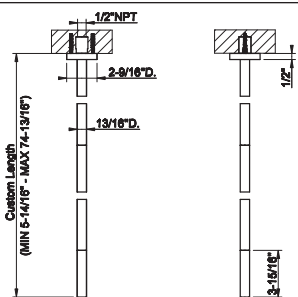

54096

1. Ceiling-mounted washbasin spout only
2. Custom length: Minimum 5-14/16" - Maximum 74-13/16"
   - Drain not included - See DRAINS section
   - Requires mixer control 54019 + 53112 or 54005
   - Max flow rate 1.2 GPM