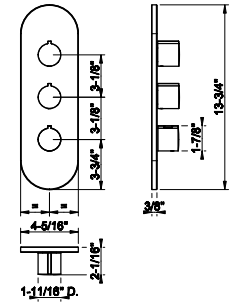

39752

1. TRIM PARTS ONLY External parts for thermostatic with 2 volume controls
2. Single backplate
   - High Capacity
   - 3/4" connections
   - Vertical/horizontal application
   - Anti-scalding
   - Requires in-wall rough valve 39693

031	Chrome	1.910	710	Brass PVD	2.827
149	Finox Brushed Nickel	2.579	727	Brass Brushed PVD	3.018
187	Aged Bronze	3.018	123	Copper GHRC	2.292
713	Antique Brass	3.018	124	Black Metal GHRC	2.292
030	Copper PVD	2.827	125	Copper Brushed GHRC	2.484
706	Black Metal PVD	2.827	126	Black Metal Br. GHRC	2.484
708	Copper Brushed PVD	3.018	720	Nickel PVD	2.827
707	Black Metal Br. PVD	3.018	279	Matte White	2.579
735	Warm Bronze PVD	2.827	299	Matte Black	2.579
726	Warm Bronze Br. PVD	3.018