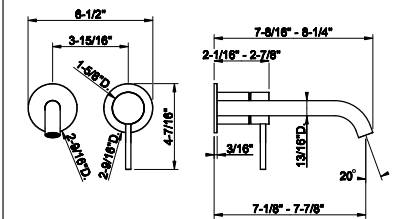

54086

TRIM PARTS ONLY Wall-mounted washbasin mixer trim
• Spout projection 7-1/8" - 7-7/8"
• Drain not included - See DRAINS section
• Requires in-wall rough valve 54197
• Max flow rate 1.2 GPM
• ADA compliant
• Handle kit

239 Steel Brushed	819
708 Copper Brushed PVD	1.213
707 Black Metal Br. PVD	1.213
726 Warm Bronze Br. PVD	1.213
727 Brass Brushed PVD	1.213
299 Matte Black	1.107