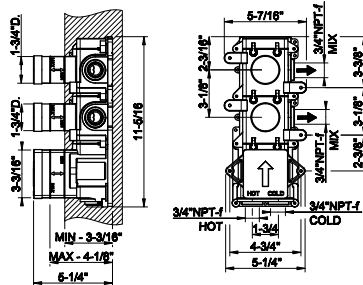

39693+39712

39693

In-wall thermostatic rough valve with 2 volume controls

- High capacity
- 3/4" connections
- Vertical/Horizontal application
- Anti-scalding