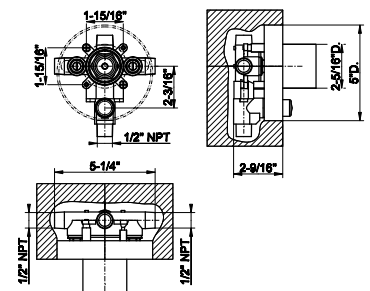

09274+66174