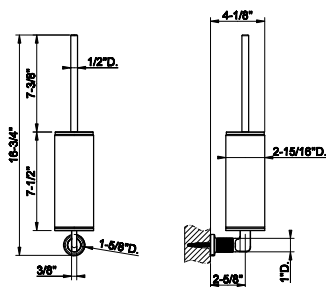

58519

Wall-mounted brush holder, white

031 Chrome	923	735 Warm Bronze PVD	1.366
149 Finox Brushed Nickel	1.246	726 Warm Bronze Br. PVD	1.457
187 Aged Bronze	1.457	710 Brass PVD	1.366
713 Antique Brass	1.457	727 Brass Brushed PVD	1.457
030 Copper PVD	1.366	246 Gold PVD	1.550
706 Black Metal PVD	1.366	720 Nickel PVD	1.366
708 Copper Brushed PVD	1.457	299 Matte Black	1.246
707 Black Metal Br. PVD	1.457	845 Dark Bronze	1.457