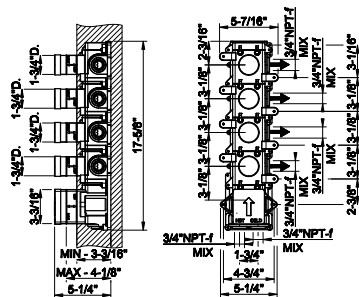

39699+66214

39699

In-wall thermostatic rough valve with 4 volume controls

- High capacity
- 3/4" connections
- Vertical/Horizontal application
- Anti-scalding
- Max flow rate 1.75 GPM

031 Chrome	2.172