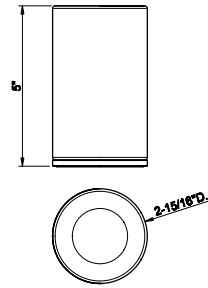

58531

Standing tumbler holder, white

031 Chrome	379	735 Warm Bronze PVD	562
149 Finox Brushed Nickel	513	726 Warm Bronze Br. PVD	599
187 Aged Bronze	599	710 Brass PVD	562
713 Antique Brass	599	727 Brass Brushed PVD	599
030 Copper PVD	562	246 Gold PVD	637
706 Black Metal PVD	562	720 Nickel PVD	562
708 Copper Brushed PVD	599	299 Matte Black	513
707 Black Metal Br. PVD	599	845 Dark Bronze	599