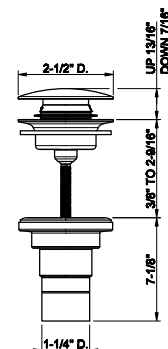

031 Chrome	116	707 Black Metal Br. PVD	329
273 Matte Greige	283	735 Warm Bronze PVD	329
275 Matte Cipria	283	726 Warm Bronze Br. PVD	329
278 Glossy Coral	283	710 Brass PVD	329
276 Matte Agave	283	727 Brass Brushed PVD	329
277 Glossy Odra	283	246 Gold PVD	352
239 Steel Brushed	116	720 Nickel PVD	329
187 Aged Bronze	329	279 Matte White	283
713 Antique Brass	329	716 Gold Brushed PVD	352
030 Copper PVD	329	299 Matte Black	335
706 Black Metal PVD	329	845 Dark Bronze	329
708 Copper Brushed PVD	329