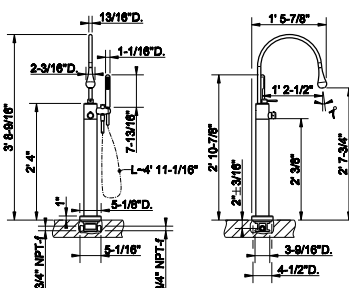

24996

Floor-mounted tub filler in-floor rough valve for 24980

031	Chrome	889

24980

TRIM PARTS ONLY Floor-mounted tub filler

- Handshower
- 59" flex hose
- Diverter
- Spout projection 1' 2-1/2"
- Requires in-floor rough valve 24996
- Handshower max flow rate 1.75 GPM
- Spout: mixed flow rate 6 GPM at 60 PSI

031	Chrome	5.395	299	Matte Black	7.284
123	Copper GHRC	6.475			
124	Black Metal GHRC	6.475			
125	Copper Brushed GHRC	7.014			
126	Black Metal Br. GHRC	7.014			
279	Matte White	7.284