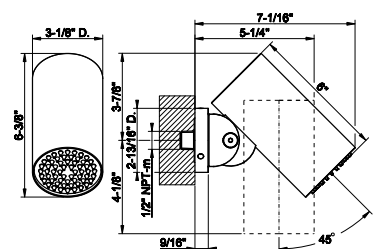

57263

Wall-mounted adjustable showerhead.

- Rain function
- 1/2" connections
- Projection from the wall 7-1/16"
- Max flow rate 1.75 GPM

031 Chrome	1.618	735 Warm Bronze PVD	2.395
149 Finox Brushed Nickel	2.185	726 Warm Bronze Br. PVD	2.557
187 Aged Bronze	2.557	710 Brass PVD	2.395
713 Antique Brass	2.557	727 Brass Brushed PVD	2.557
030 Copper PVD	2.395	246 Gold PVD	2.718
706 Black Metal PVD	2.395	720 Nickel PVD	2.395
708 Copper Brushed PVD	2.557	279 Matte White	2.185
707 Black Metal Br. PVD	2.557	299 Matte Black	2.185