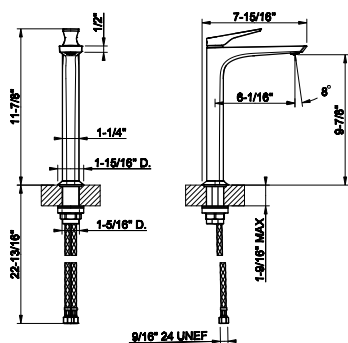

72004

Medium single lever washbasin without Stop&Go assembly

- Spout projection 6-1/16"
- Height 11-7/8"
- Drain not included - See DRAINS section
- Max flow rate 1.2 GPM