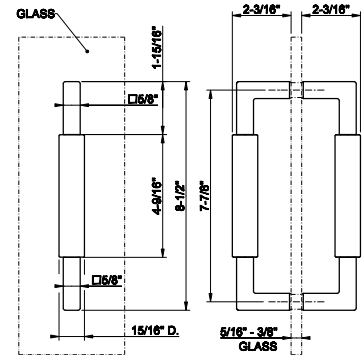

**SHOWER G SHOWER
ACCESSORIES**

67631

8" Double handle. Vertical/horizontal installation. DIAMANTATO

- For 5/16" to 3/8" (8-10mm) glass
- 8-1/-2"L x 2-3/16"D each
- 7-7/8" center-to-center
- For back-to-back installation