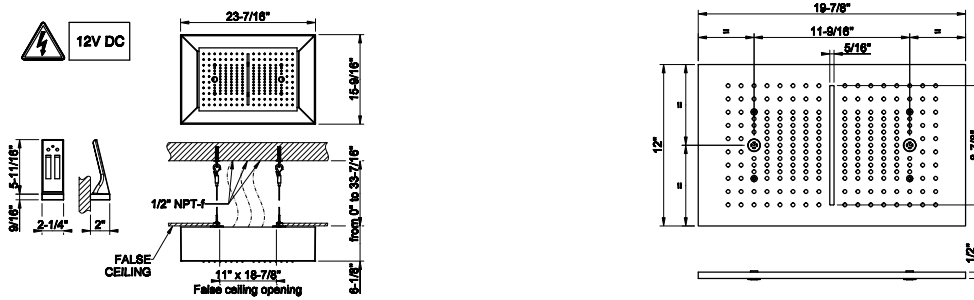

57411+57010

57411

Surface mounted multifunction shower system

- 15-9/16" x 23-7/16"
- RAINFALL/WATERFALL/MIST function and chromotherapy effect
- 1/2" connections
- Max Flow rate 1.75 GPM with RIR5404 reducer for single exit (to be purchased separately)
- Electronic parts included with remote watertight control and hook
- 12V power supply RIR5402 required, not included to be purchased separately
- Ceiling installation, with white frame
- To be complemented by cover 57010

279 Matte White 7.883

57010

Cover for 12" x 19-7/8" multifunction system

238 Mirror Steel	1.416	735 Warm Bronze PVD	3.216
239 Steel Brushed	1.416	726 Warm Bronze Br. PVD	3.434
187 Aged Bronze	3.434	710 Brass PVD	3.216
713 Antique Brass	3.434	727 Brass Brushed PVD	3.434
030 Copper PVD	3.216	246 Gold PVD	3.651
706 Black Metal PVD	3.216	720 Nickel PVD	3.216
708 Copper Brushed PVD	3.434	299 Matte Black	1.911
707 Black Metal Br. PVD	3.434