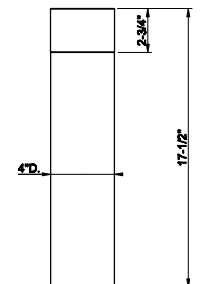

68319

Vase TRAME 4" diameter, 17-1/2" H

707	Black Metal Br. PVD	2.583
726	Warm Bronze Br. PVD	2.583