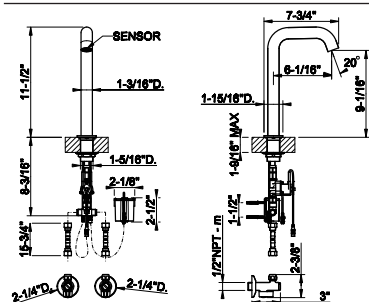

54480

Electronic basin mixer with temperature and water flow rate adjustment through under-basin control. CESELLO

- 1/2" connections
- Spout projection 6-1/16"
- Height 11-1/2"
- Drain not included - See DRAINS section
- Max flow rate 1.2 GPM - 0.2 GPC
- 10 sec flowcycle
- Sensor imbedded in the spout
- ADA compliant

239 Steel Brushed	2.766
708 Copper Brushed PVD	4.094
707 Black Metal Br. PVD	4.094
726 Warm Bronze Br. PVD	4.094
727 Brass Brushed PVD	4.094
299 Matte Black	3.734