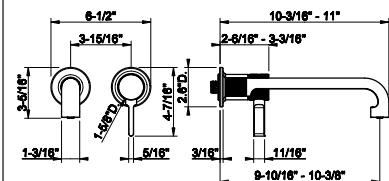

031 Chrome	1.048	735 Warm Bronze PVD	1.550
149 Finox Brushed Nickel	1.415	726 Warm Bronze Br. PVD	1.655
187 Aged Bronze	1.655	710 Brass PVD	1.550
713 Antique Brass	1.655	727 Brass Brushed PVD	1.655
030 Copper PVD	1.550	246 Gold PVD	1.759
706 Black Metal PVD	1.550	720 Nickel PVD	1.550
708 Copper Brushed PVD	1.655	299 Matte Black	1.415
707 Black Metal Br. PVD	1.655	845 Dark Bronze	1.655