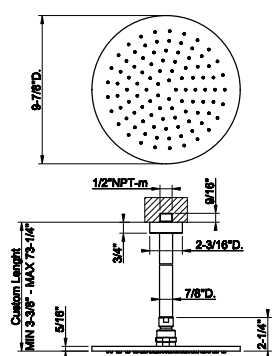

63350

Ceiling-mounted, shower head with arm, custom length

- 1/2" connections
- Projection from ceiling MIN 3-3/8" MAX 73-1/4"
- Max flow rate 1.75 GPM

031 Chrome	1.206	726 Warm Bronze Br. PVD	1.904
149 Finox Brushed Nickel	1.626	710 Brass PVD	1.784
187 Aged Bronze	1.904	727 Brass Brushed PVD	1.904
713 Antique Brass	1.904	246 Gold PVD	2.028
030 Copper PVD	1.784	720 Nickel PVD	1.784
706 Black Metal PVD	1.784	279 Matte White	1.626
708 Copper Brushed PVD	1.904	299 Matte Black	1.626
707 Black Metal Br. PVD	1.904	845 Dark Bronze	1.904
735 Warm Bronze PVD	1.784		