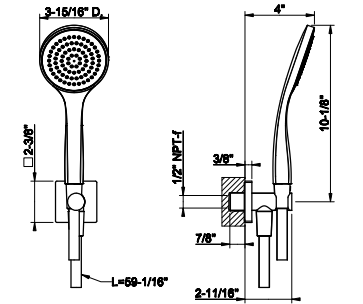

59123

Handshower set

- Fixed hook.
- Wall elbow
- 59° flex hose
- Max flow rate 1.75 GPM

031 Chrome	484	726 Warm Bronze Br. PVD	764
149 Finox Brushed Nickel	653	710 Brass PVD	716
030 Copper PVD	716	727 Brass Brushed PVD	764
706 Black Metal PVD	716	720 Nickel PVD	716
708 Copper Brushed PVD	764	279 Matte White	653
707 Black Metal Br. PVD	764	299 Matte Black	653
735 Warm Bronze PVD	716