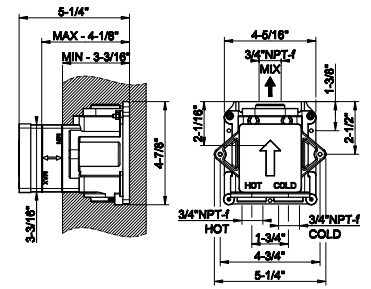

39681+39654