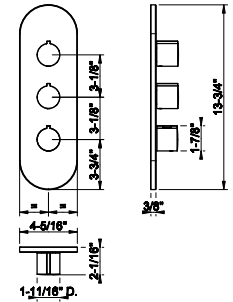

39752

1. TRIM PARTS ONLY External parts for thermostatic with 2 volume controls
2. Single backplate
   - High Capacity
   - 3/4" connections
   - Vertical/horizontal application
   - Anti-scalding
   - Requires in-wall rough valve 39693

031 Chrome	1.910	710 Brass PVD	2.827
149 Finox Brushed Nickel	2.579	727 Brass Brushed PVD	3.018
187 Aged Bronze	3.018	123 Copper GHRC	2.292
713 Antique Brass	3.018	124 Black Metal GHRC	2.292
030 Copper PVD	2.827	125 Copper Brushed GHRC	2.484
706 Black Metal PVD	2.827	126 Black Metal Br. GHRC	2.484
708 Copper Brushed PVD	3.018	720 Nickel PVD	2.827
707 Black Metal Br. PVD	3.018	279 Matte White	2.579
735 Warm Bronze PVD	2.827	299 Matte Black	2.579
726 Warm Bronze Br. PVD	3.018