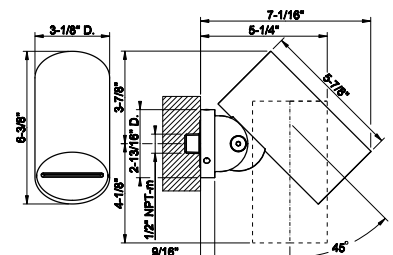

57251

Wall-mounted adjustable showerhead INTRECCIO.

- Rain, Spray, Massage function
- 1/2" connections
- Projection from the wall 7-1/16"
- Max flow rate 1.75 GPM

239 Steel Brushed	2.530
708 Copper Brushed PVD	3.744
707 Black Metal Br. PVD	3.744
726 Warm Bronze Br. PVD	3.744
727 Brass Brushed PVD	3.744
299 Matte Black	3.416

57231

Wall-mounted adjustable showerhead CESELLO.

- Multi-spray function
- 1/2" connections
- Projection from the wall 7-1/16"
- Max flow rate 1.75 GPM

239 Steel Brushed	2.173
708 Copper Brushed PVD	3.216
707 Black Metal Br. PVD	3.216
726 Warm Bronze Br. PVD	3.216
727 Brass Brushed PVD	3.216
299 Matte Black	2.934

57233

Wall-mounted adjustable showerhead CESELLO.

- Rain function
- 1/2" connections
- Projection from the wall 7-1/16"
- Max flow rate 1.75 GPM

239 Steel Brushed	2.173
708 Copper Brushed PVD	3.216
707 Black Metal Br. PVD	3.216
726 Warm Bronze Br. PVD	3.216
727 Brass Brushed PVD	3.216
299 Matte Black	2.934

57235

Wall-mounted adjustable showerhead CESELLO.

- Mist function
- 1/2" connections
- Projection from the wall 7-1/16"
- Flow rate 0.14 GPM at 60 PSI

239 Steel Brushed	2.141
708 Copper Brushed PVD	3.168
707 Black Metal Br. PVD	3.168
726 Warm Bronze Br. PVD	3.168
727 Brass Brushed PVD	3.168
299 Matte Black	2.893

57237

Wall-mounted adjustable showerhead CESELLO.

- Waterfall function
- 1/2" connections
- Projection from the wall 7-1/16"
- Max flow rate 1.75 GPM

239 Steel Brushed	2.371
708 Copper Brushed PVD	3.509
707 Black Metal Br. PVD	3.509
726 Warm Bronze Br. PVD	3.509
727 Brass Brushed PVD	3.509
299 Matte Black	3.202