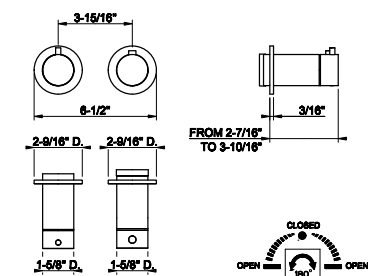

63333

TRIM PARTS ONLY External parts for 2-way diverter thermostatic and volume control

- Single backplate
- 1/2" connections
- Anti-scalding
- Requires in-wall rough valve 54169

031 Chrome	1.276	707 Black Metal Br. PVD	2.015
149 Finox Brushed Nickel	1.723	735 Warm Bronze PVD	1.890
187 Aged Bronze	2.015	726 Warm Bronze Br. PVD	2.015
713 Antique Brass	2.015	710 Brass PVD	1.890
030 Copper PVD	1.890	727 Brass Brushed PVD	2.015
706 Black Metal PVD	1.890	720 Nickel PVD	1.890
708 Copper Brushed PVD	2.015	299 Matte Black	1.723