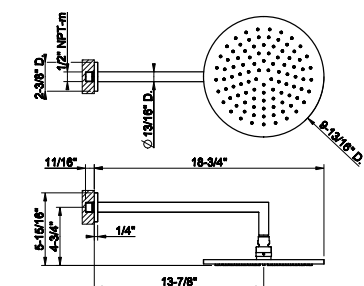

63356

Wall-mounted adjustable multi-function shower head with arm DIAMANTATO.

- 1/2" connections
- Projection from wall to center 9-11/16"
- Total projection 11-3/16"
- Max flow rate 1.75 gpm

031 Chrome	1.835	707 Black Metal Br. PVD	2.899
149 Finox Brushed Nickel	2.478	735 Warm Bronze PVD	2.716
187 Aged Bronze	2.899	726 Warm Bronze Br. PVD	2.899
713 Antique Brass	2.899	710 Brass PVD	2.716
030 Copper PVD	2.716	727 Brass Brushed PVD	2.899
706 Black Metal PVD	2.716	720 Nickel PVD	2.716
708 Copper Brushed PVD	2.899	299 Matte Black	2.478