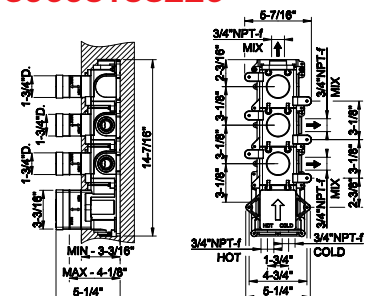

39695+58226

39695

In-wall thermostatic rough valve with 3 volume controls

- High capacity
- 3/4" connections
- Vertical/Horizontal application
- Anti-scalding

031 Chrome	1.910