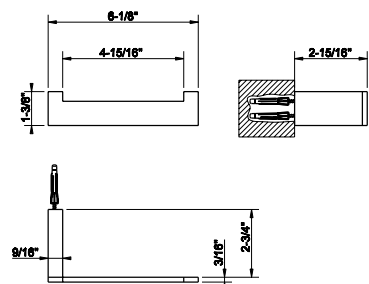

20855

Wall-mounted tissue holder
• Vertical or horizontal application

031 Chrome	378	707 Black Metal Br. PVD	598
149 Finox Brushed Nickel	512	735 Warm Bronze PVD	560
187 Aged Bronze	598	726 Warm Bronze Br. PVD	598
713 Antique Brass	598	710 Brass PVD	560
030 Copper PVD	560	727 Brass Brushed PVD	598
706 Black Metal PVD	560	720 Nickel PVD	560
708 Copper Brushed PVD	598	099 Black XL	512