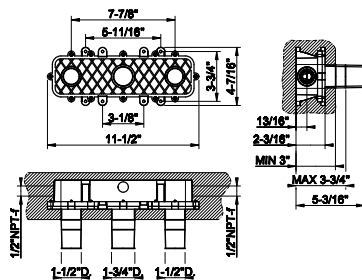

48089+54392

48089

Wall-mounted washbasin mixer rough valve
• Drain not included - See DRAINS section

031 Chrome	929