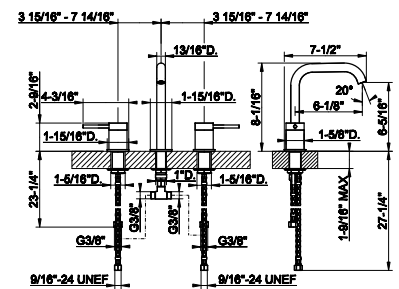

54102

Single lever washbasin mixer without pop-up assembly

- Spout projection 4-13/16"
- Height 6-1/4"
- Drain not included - See DRAINS section
- Max flow rate 1.2 GPM
- ADA compliant
- Handle kit

239 Steel Brushed	1.034
708 Copper Brushed PVD	1.531
707 Black Metal Br. PVD	1.531
726 Warm Bronze Br. PVD	1.531
727 Brass Brushed PVD	1.531
299 Matte Black	1.396

54109

Tall single lever washbasin mixer without pop-up assembly

- Spout projection 4-13/16"
- Height 12"
- Drain not included - See DRAINS section
- Max flow rate 1.2 GPM
- ADA compliant
- Handle kit

239 Steel Brushed	1.288
708 Copper Brushed PVD	1.906
707 Black Metal Br. PVD	1.906
726 Warm Bronze Br. PVD	1.906
727 Brass Brushed PVD	1.906
299 Matte Black	1.737

54106

Tall single lever washbasin mixer without pop-up assembly

- Extended spout projection 6-1/8"
- Height 12"
- Drain not included - See DRAINS section
- Max flow rate 1.2 GPM
- ADA compliant
- Handle kit

239 Steel Brushed	1.316
708 Copper Brushed PVD	1.949
707 Black Metal Br. PVD	1.949
726 Warm Bronze Br. PVD	1.949
727 Brass Brushed PVD	1.949
299 Matte Black	1.777

54112

Widespread washbasin mixer without pop-up assembly

- Spout projection 6-1/8"
- Height 8-1/16"
- 1/2" connections
- Drain not included - See DRAINS section
- Max flow rate 1.2 GPM
- ADA compliant
- Handle kit

239 Steel Brushed	1.903
708 Copper Brushed PVD	2.816
707 Black Metal Br. PVD	2.816
726 Warm Bronze Br. PVD	2.816
727 Brass Brushed PVD	2.816
299 Matte Black	2.568