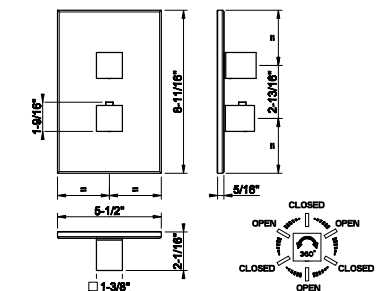

20210

TRIM PARTS ONLY External parts for 3-way diverter thermostatic and volume control

- Single backplate
- 1/2" connections
- Vertical application
- Anti-scalding
- Requires in-wall rough valve 09279

031 Chrome	1.087	720 Nickel PVD	1.609
149 Finox Brushed Nickel	1.468	299 Matte Black	1.468
030 Copper PVD	1.609		
706 Black Metal PVD	1.609		
708 Copper Brushed PVD	1.718		
707 Black Metal Br. PVD	1.718