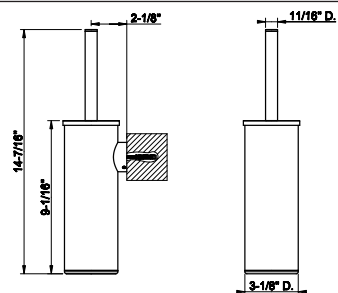

59519
Wall-mounted toilet brush holder

031	Chrome	573	726	Warm Bronze Br. PVD	906
149	Finox Brushed Nickel	773	710	Brass PVD	849
030	Copper PVD	849	727	Brass Brushed PVD	906
706	Black Metal PVD	849	720	Nickel PVD	849
708	Copper Brushed PVD	906	279	Matte White	773
707	Black Metal Br. PVD	906	299	Matte Black	773
735	Warm Bronze PVD		849