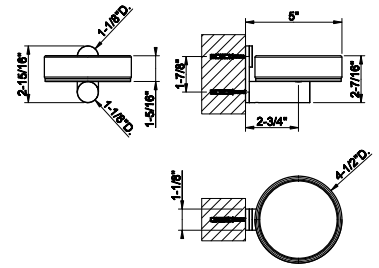

54702

Wall-mounted soap dish, black

239	Steel Brushed	844
708	Copper Brushed PVD	1.249
707	Black Metal Br. PVD	1.249
726	Warm Bronze Br. PVD	1.249
727	Brass Brushed PVD	1.249
299	Matte Black	1.139