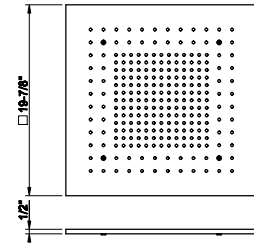

57901+57012