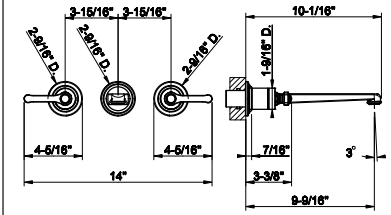

65090

TRIM PARTS ONLY Wall-mounted washbasin mixer trim
• Spout projection 9-1/16"
• Drain not included - See DRAINS section
• Requires in-wall rough valve 48089
• Max flow rate 1.2 GPM
• ADA compliant

031 Chrome	1.864	707 Black Metal Br. PVD	2.944
149 Finox Brushed Nickel	2.516	735 Warm Bronze PVD	2.757
187 Aged Bronze	2.944	726 Warm Bronze Br. PVD	2.944
713 Antique Brass	2.944	710 Brass PVD	2.757
030 Copper PVD	2.757	727 Brass Brushed PVD	2.944
706 Black Metal PVD	2.757	720 Nickel PVD	2.757
708 Copper Brushed PVD	2.944	299 Matte Black	2.516