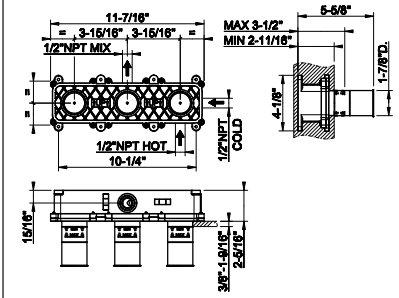

54139+70038