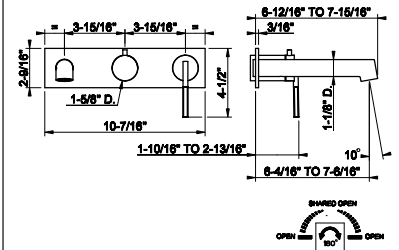

031 Chrome	1.516	707 Black Metal Br. PVD	2.397
149 Finox Brushed Nickel	2.048	735 Warm Bronze PVD	2.246
187 Aged Bronze	2.397	726 Warm Bronze Br. PVD	2.397
713 Antique Brass	2.397	710 Brass PVD	2.246
030 Copper PVD	2.246	727 Brass Brushed PVD	2.397
706 Black Metal PVD	2.246	720 Nickel PVD	2.246
708 Copper Brushed PVD	2.397	299 Matte Black	2.048

54139

Wall-mounted bath mixer control rough valve

- 1/2" connections
- Non positive shut off

239 Steel Brushed 945