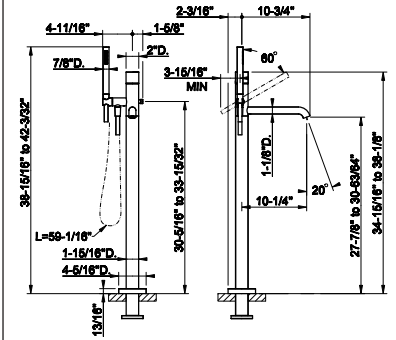

70628

TRIM PARTS ONLY Floor-mounted tub filler DIAMANTATO

- Handshower
- Diverter
- Spout projection 10-1/4"
- Requires in-floor rough valve 48189
- Handshower max flow rate 1.75 GPM
- Spout mixed flow rate 6 GPM at 60 PSI.