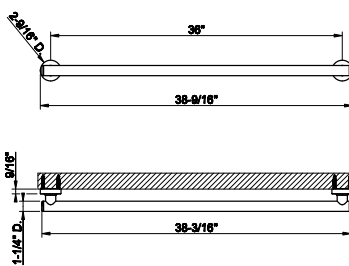

58430

Safety grip-handle for bathtub and shower enclosure
• 24" length

031 Chrome	1.710	735 Warm Bronze PVD	2.531
149 Finox Brushed Nickel	2.309	726 Warm Bronze Br. PVD	2.702
187 Aged Bronze	2.702	710 Brass PVD	2.531
713 Antique Brass	2.702	727 Brass Brushed PVD	2.702
030 Copper PVD	2.531	246 Gold PVD	2.873
706 Black Metal PVD	2.531	720 Nickel PVD	2.531
708 Copper Brushed PVD	2.702	299 Matte Black	2.309
707 Black Metal Br. PVD	2.702