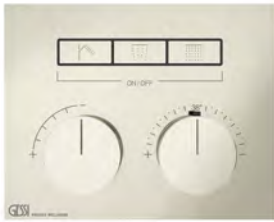

63001+63006

63006

TRIM PARTS ONLY External parts for thermostatic mixer for three functions, with push-button on/off control

- Single backplate
- 1/2"connections
- Anti-scalding
- Requires in-wall rough valve 63001
- Non-Shared function

031 Chrome	2.374	735 Warm Bronze PVD	3.514
149 Finox Brushed Nickel	3.206	726 Warm Bronze Br. PVD	3.751
187 Aged Bronze	3.751	710 Brass PVD	3.514
713 Antique Brass	3.751	727 Brass Brushed PVD	3.751
030 Copper PVD	3.514	246 Gold PVD	3.989
706 Black Metal PVD	3.514	720 Nickel PVD	3.514
708 Copper Brushed PVD	3.751	299 Matte Black	3.206
707 Black Metal Br. PVD	3.751