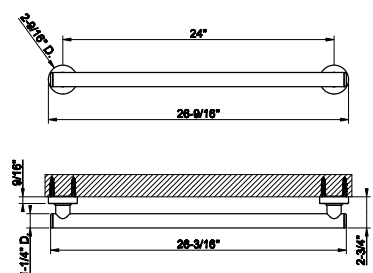

58430

Safety grip-handle for bathtub and shower enclosure
• 24" length

031 Chrome	1.710	735 Warm Bronze PVD	2.531
149 Finox Brushed Nickel	2.309	726 Warm Bronze Br. PVD	2.702
187 Aged Bronze	2.702	710 Brass PVD	2.531
713 Antique Brass	2.702	727 Brass Brushed PVD	2.702
030 Copper PVD	2.531	246 Gold PVD	2.873
706 Black Metal PVD	2.531	720 Nickel PVD	2.531
708 Copper Brushed PVD	2.702	299 Matte Black	2.309
707 Black Metal Br. PVD	2.702