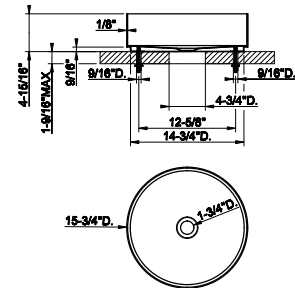

54601

Counter washbasin In stainless steel, without overflow waste. Without basin waste. It can be combined with waste 54597.

239 Steel Brushed	2.129
708 Copper Brushed PVD	6.074
707 Black Metal Br. PVD	6.074
726 Warm Bronze Br. PVD	6.074
727 Brass Brushed PVD	6.074
299 Matte Black	3.853