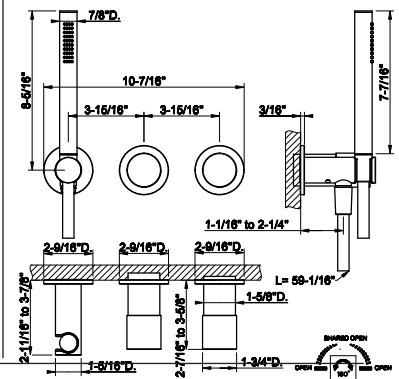

54139+70038

54139+70338

54139+70138

54139

Wall-mounted bath mixer control rough valve

- 1/2" connections
- Non positive shut off

239 Steel Brushed	945
--------------------------	-----

70138