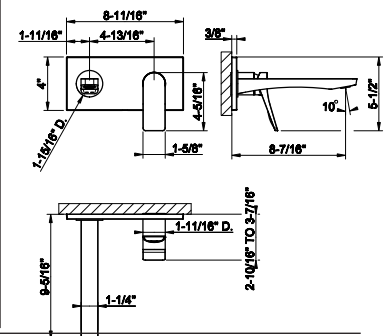

031	Chrome	955	726	Warm Bronze Br. PVD	1.509
149	Finox Brushed Nickel	1.290	710	Brass PVD	1.414
030	Copper PVD	1.414	727	Brass Brushed PVD	1.509
706	Black Metal PVD	1.414	720	Nickel PVD	1.414
708	Copper Brushed PVD	1.509	279	Matte White	1.290
707	Black Metal Br. PVD	1.509	299	Matte Black	1.290
735	Warm Bronze PVD	1.414