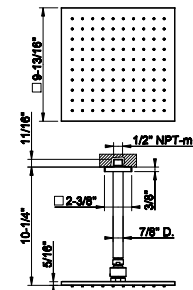

59155

Ceiling-mounted adjustable shower head with arm.

- 1/2" connections.
- Projection from ceiling 10-1/4"
- Max flow rate 1.75 GPM

031 Chrome	993	726 Warm Bronze Br. PVD	1.570
149 Finox Brushed Nickel	1.340	710 Brass PVD	1.470
030 Copper PVD	1.470	727 Brass Brushed PVD	1.570
706 Black Metal PVD	1.470	720 Nickel PVD	1.470
708 Copper Brushed PVD	1.570	279 Matte White	1.340
707 Black Metal Br. PVD	1.570	299 Matte Black	1.340
735 Warm Bronze PVD	1.470