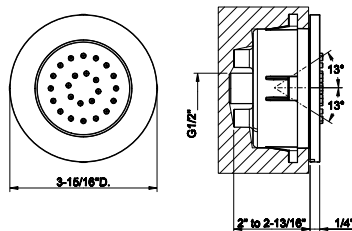

32985+32982

32985

In-wall rough valve for pivotable body spray 32982

031 Chrome	353