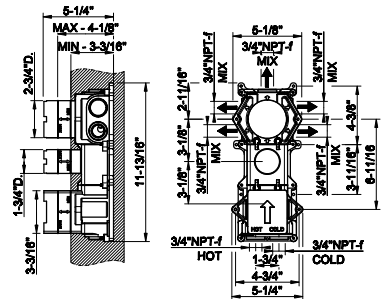

39601+58212