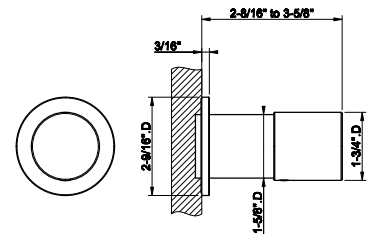

70099

TRIM PARTS ONLY Wall-mounted washbasin mixer control UNITO

- 1/2" connections
- Drain not included - See DRAINS section
- Requires in-wallrough valve 54055

031 Chrome	420	726 Warm Bronze Br. PVD	663
149 Finox Brushed Nickel	568	710 Brass PVD	622
706 Black Metal PVD	622	727 Brass Brushed PVD	663
708 Copper Brushed PVD	663	299 Matte Black	568
707 Black Metal Br. PVD	663	845 Dark Bronze	663
735 Warm Bronze PVD	622