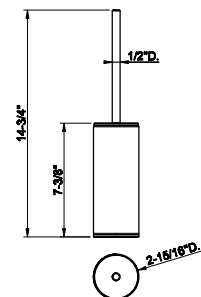

54731

Standing tumbler holder, white

239	Steel Brushed	331
708	Copper Brushed PVD	490
707	Black Metal Br. PVD	490
726	Warm Bronze Br. PVD	490
727	Brass Brushed PVD	490
299	Matte Black	447

54732

Standing tumbler holder, black

239	Steel Brushed	331
708	Copper Brushed PVD	490
707	Black Metal Br. PVD	490
726	Warm Bronze Br. PVD	490
727	Brass Brushed PVD	490
299	Matte Black	447

54737

Standing soap dispenser holder, white

239	Steel Brushed	817
708	Copper Brushed PVD	1.210
707	Black Metal Br. PVD	1.210
726	Warm Bronze Br. PVD	1.210
727	Brass Brushed PVD	1.210
299	Matte Black	1.104

54738

Standing soap dispenser holder, black

239	Steel Brushed	817
708	Copper Brushed PVD	1.210
707	Black Metal Br. PVD	1.210
726	Warm Bronze Br. PVD	1.210
727	Brass Brushed PVD	1.210
299	Matte Black	1.104

54743

Standing brush holder, white

239	Steel Brushed	611
708	Copper Brushed PVD	904
707	Black Metal Br. PVD	904
726	Warm Bronze Br. PVD	904
727	Brass Brushed PVD	904
299	Matte Black	826