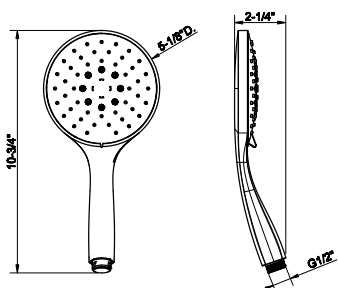

14370

Antilimestone handshower

- Single spray
- Max flow rate 1.75 GPM

031 Chrome	164	726 Warm Bronze Br. PVD	404
149 Finox Brushed Nickel	327	710 Brass PVD	378
187 Aged Bronze	404	727 Brass Brushed PVD	404
713 Antique Brass	404	246 Gold PVD	428
030 Copper PVD	378	147 Chrome Brushed	327
706 Black Metal PVD	378	720 Nickel PVD	378
708 Copper Brushed PVD	404	279 Matte White	327
707 Black Metal Br. PVD	404	299 Matte Black	327
735 Warm Bronze PVD	378	845 Dark Bronze	404

14376

Handshower with white insert

- 3-pattern spray
- Max flow rate 1.75 GPM

031 Chrome	339	726 Warm Bronze Br. PVD	570
149 Finox Brushed Nickel	458	710 Brass PVD	535
187 Aged Bronze	570	727 Brass Brushed PVD	570
713 Antique Brass	570	246 Gold PVD	592
030 Copper PVD	535	147 Chrome Brushed	458
706 Black Metal PVD	535	720 Nickel PVD	536
708 Copper Brushed PVD	570	279 Matte White	458
707 Black Metal Br. PVD	570	299 Matte Black	458
735 Warm Bronze PVD	535	845 Dark Bronze	570