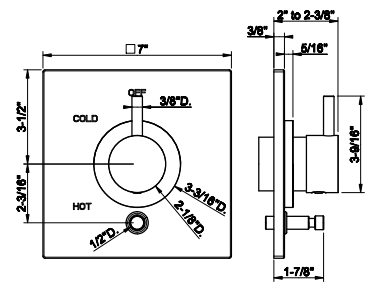

59174

TRIM PARTS ONLY External parts for Pressure balance with 2-way diverter

- 1/2" connections
- Single Backplate
- Requires in-wall rough valve 09274

031 Chrome	608	726 Warm Bronze Br. PVD	959
149 Finox Brushed Nickel	820	710 Brass PVD	899
030 Copper PVD	899	727 Brass Brushed PVD	959
706 Black Metal PVD	899	720 Nickel PVD	899
708 Copper Brushed PVD	959	279 Matte White	820
707 Black Metal Br. PVD	959	299 Matte Black	820
735 Warm Bronze PVD	899