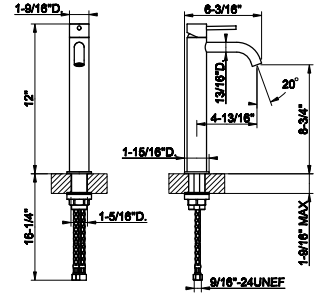

54006

Tall single lever washbasin mixer without pop-up assembly

- Extended spout projection 6-1/8"
- Height 12"
- Drain not included - See DRAINS section
- Max flow rate 1.2 GPM
- ADA compliant
- Handle kit

239	Steel Brushed	1.095
708	Copper Brushed PVD	1.620
707	Black Metal Br. PVD	1.620
726	Warm Bronze Br. PVD	1.620
727	Brass Brushed PVD	1.620
299	Matte Black	1.478