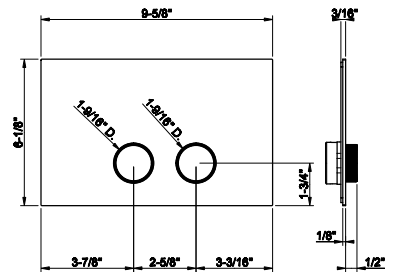

031	Chrome	1.117	707	Black Metal Br. PVD	1.763
149	Finox Brushed Nickel	1.506	735	Warm Bronze PVD	1.654
187	Aged Bronze	1.763	726	Warm Bronze Br. PVD	1.763
713	Antique Brass	1.763	710	Brass PVD	1.654
030	Copper PVD	1.654	727	Brass Brushed PVD	1.763
706	Black Metal PVD	1.654	720	Nickel PVD	1.654
708	Copper Brushed PVD	1.763	299	Matte Black	1.506