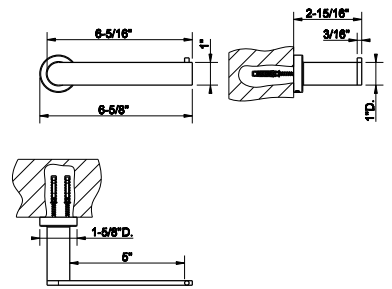

38849

Wall-mounted tissue holder

- Vertical or horizontal application

031	Chrome	213
149	Finox Brushed Nickel	288
299	Matte Black	288