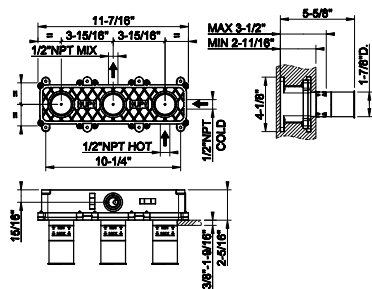

54139+70538

54139

Wall-mounted bath mixer control rough valve

- 1/2" connections
- Non positive shut off

239 Steel Brushed	945

70538

TRIM PARTS ONLY. Wall-mounted bath mixer control. RIGATO

- Handshower
- Single backplate
- Two-way diverter
- Water outlet
- Handshower max flow rate 1.75 GPM

031 Chrome	1.487	726 Warm Bronze Br. PVD	2.349
149 Finox Brushed Nickel	2.008	710 Brass PVD	2.202
706 Black Metal PVD	2.202	727 Brass Brushed PVD	2.349
708 Copper Brushed PVD	2.349	299 Matte Black	2.008
707 Black Metal Br. PVD	2.349	845 Dark Bronze	2.349
735 Warm Bronze PVD	2.202