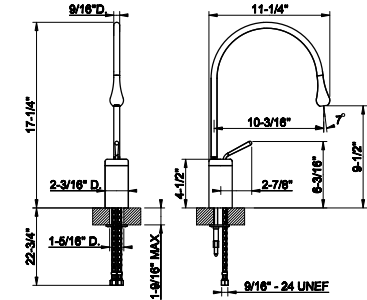

35205

Tall single lever washbasin mixer without pop-up assembly

- Spout projection 10-3/16"
- Height 17-1/4"
- Drain not included - See DRAINS section
- Max flow rate 1.2 GPM
- ADA compliant

031	Chrome	1.374	299	Matte Black	1.856
123	Copper GHRC	1.650			
124	Black Metal GHRC	1.650			
125	Copper Brushed GHRC	1.787			
126	Black Metal Br. GHRC	1.787			
279	Matte White	1.856