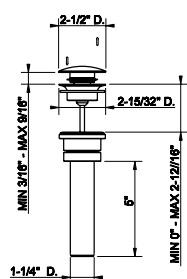

39135

Counter washbasin in Bright Platinum Gres without overflow waste
• 11-13/16" HIGH X 19-11/16" DIAMETER
• Drain sold separately - see 29048
• Please contact Gessi North America for freight terms

519	Gres	2.210