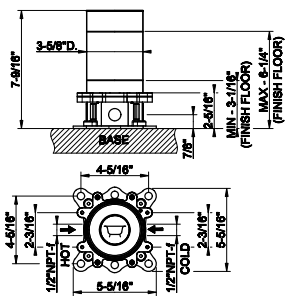

48189+70328