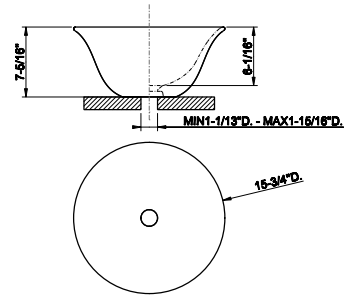

54611

Flush Actuator Plate

- •Stainless steel
- •Compatible with GEBERIT models: 111.597.001, 111.902.005, 111.798.00.1, 111.335.00.5
- •Without visible fixing system

031 Chrome	1.067	708 Copper Brushed PVD	1.576
281 Matte Coral	1.437	707 Black Metal Br. PVD	1.576
273 Matte Greige	1.437	735 Warm Bronze PVD	1.576
275 Matte Cipria	1.437	726 Warm Bronze Br. PVD	1.576
276 Matte Agave	1.437	710 Brass PVD	1.576
280 Matte Odra	1.437	727 Brass Brushed PVD	1.576
239 Steel Brushed	1.067	246 Gold PVD	1.789
187 Aged Bronze	1.576	720 Nickel PVD	1.576
713 Antique Brass	1.576	279 Matte White	1.437
030 Copper PVD	1.576	299 Matte Black	1.437
706 Black Metal PVD	1.576	845 Dark Bronze	1.576

39123

Counter washbasin in White Gres without overflow waste

- 7-5/16" HIGH X 15-3/4" DIAMETER
- Drain sold separately - see 29048
- Please contact Gessi North America for freight terms

519 Gres	931

39124

Counter washbasin in Black Gres without overflow waste

- 7-5/16" HIGH X 15-3/4" DIAMETER
- Drain sold separately - see 29048
- Please contact Gessi North America for freight terms

519 Gres	931

39125

Counter washbasin in Bright Platinum Gres without overflow waste

- 7-5/16" HIGH X 15-3/4" DIAMETER
- Drain sold separately - see 29048
- Please contact Gessi North America for freight terms

519 Gres	1.974