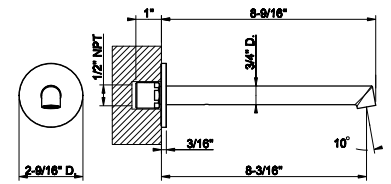

63404

Long wall-mounted spout basin

031 Chrome	370	707 Black Metal Br. PVD	583
149 Finox Brushed Nickel	498	735 Warm Bronze PVD	546
187 Aged Bronze	583	726 Warm Bronze Br. PVD	583
713 Antique Brass	583	710 Brass PVD	546
030 Copper PVD	546	727 Brass Brushed PVD	583
706 Black Metal PVD	546	720 Nickel PVD	546
708 Copper Brushed PVD	583	299 Matte Black	498

63399

Ceiling-mounted washbasin spout only

- Spout lenght 63"
- Drain not included - See DRAINS section
- Requires mixer control
- Maxflow rate 1.2 gpm