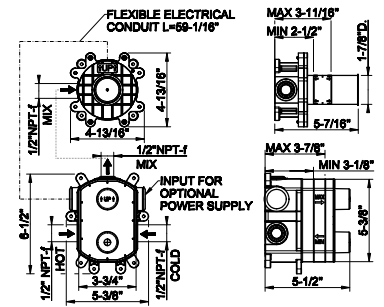

44665+54014