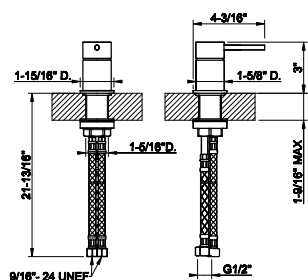

54405

Deck mounted washbasin mixer control

- For spout 54499 or 54496
- 1/2" connections
- Drain not included
- ADA compliant

239	Steel Brushed	779
708	Copper Brushed PVD	1.153
707	Black Metal Br. PVD	1.153
726	Warm Bronze Br. PVD	1.153
727	Brass Brushed PVD	1.153
299	Matte Black	1.052