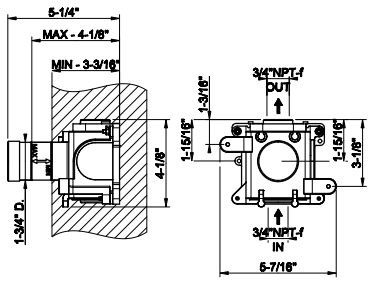

39683+43268