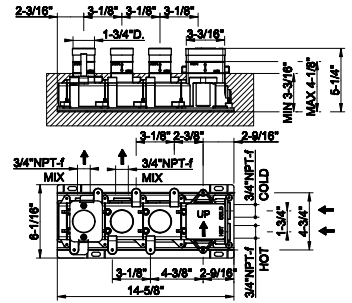

63011

In-wall thermostatic rough valve for two separate functions.

- High capacity
- 3/4"connections
- Anti-scalding

031 Chrome 1.438

66222

TRIM PARTS ONLY External parts for thermostatic mixer for two functions, with push-button on/off control

- Single backplate
- 1/2"connections
- Anti-scalding
- Requires in-wall rough valve 63011
- Can be combined with the insert 66600 and 66602 of the desired finish.

031	Chrome	2.634	727	Brass Brushed PVD	4.161
149	Finox Brushed Nickel	3.557	720	Nickel PVD	3.899
706	Black Metal PVD	3.899	299	Matte Black	3.557
708	Copper Brushed PVD	4.161	845	Dark Bronze	4.161
707	Black Metal Br. PVD	4.161			
726	Warm Bronze Br. PVD	4.161			

63011+66222