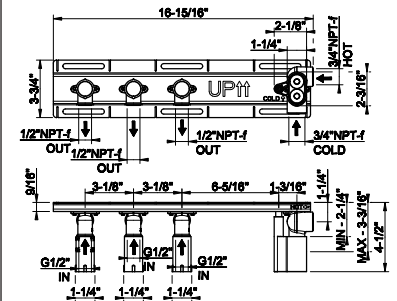

63023+65254