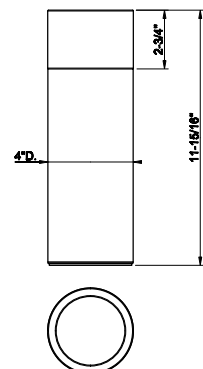

68215

Vase MECCANICA 4" diameter, 11-15/16"H

707 Black Metal Br. PVD	2.149
726 Warm Bronze Br. PVD	2.149