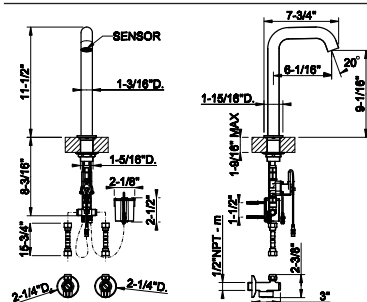

54380

Electronic basin mixer with temperature and water flow rate adjustment through under-basin control. TRAME

- 1/2" connections
- Spout projection 6-1/16"
- Height 11-1/2"
- Drain not included - See DRAINS section
- Max flow rate 1.2 GPM - 0.2 GPC
- 10 sec flow cycle
- Sensor imbedded in the spout
- ADA compliant

239 Steel Brushed	2.766
708 Copper Brushed PVD	4.094
707 Black Metal Br. PVD	4.094
726 Warm Bronze Br. PVD	4.094
727 Brass Brushed PVD	4.094