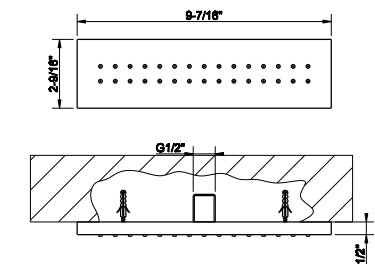

031 Chrome	1.144	735 Warm Bronze PVD	1.693
149 Finox Brushed Nickel	1.545	726 Warm Bronze Br. PVD	1.807
187 Aged Bronze	1.807	710 Brass PVD	1.693
713 Antique Brass	1.807	727 Brass Brushed PVD	1.807
030 Copper PVD	1.693	720 Nickel PVD	1.693
706 Black Metal PVD	1.693	299 Matte Black	1.545
708 Copper Brushed PVD	1.807	845 Dark Bronze	1.807
707 Black Metal Br. PVD	1.807