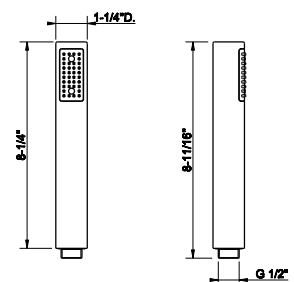

14372

Handshower
• Max flow rate 1.75 GPM

031 Chrome	116735	Warm Bronze PVD	322
149 Finox Brushed Nickel	275726	Warm Bronze Br. PVD	342
187 Aged Bronze	342710	Brass PVD	322
713 Antique Brass	342727	Brass Brushed PVD	342
030 Copper PVD	322246	Gold PVD	363
706 Black Metal PVD	322720	Nickel PVD	322
708 Copper Brushed PVD	342279	Matte White	275
707 Black Metal Br. PVD	342299	Matte Black	195