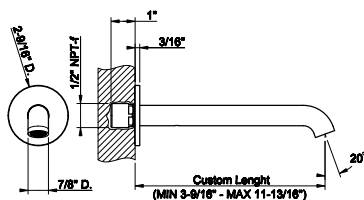

66104

Wall-mounted washbasin spout only

- Custom length MIN3-9/16" - MAX11-13/16"
- 1/2" connections
- Drain not included - See DRAINS section
- Requires mixercontrol
- Max flow rate 1.2 GPM.

031 Chrome	696	708 Copper Brushed PVD	1.100
278 Glossy Coral	1.100	707 Black Metal Br. PVD	1.100
277 Glossy Odra	1.100	726 Warm Bronze Br. PVD	1.100
276 Matte Agave	939	727 Brass Brushed PVD	1.100
275 Matte Cipria	939	720 Nickel PVD	1.030
273 Matte Greige	939	299 Matte Black	939
149 Finox Brushed Nickel	939	845 Dark Bronze	1.100
706 Black Metal PVD	1.030