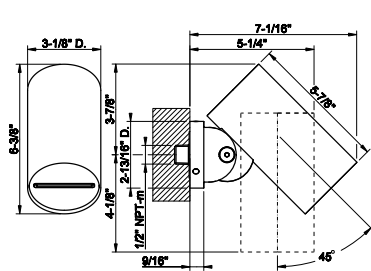

57225

Wall-mounted adjustable showerhead MECCANICA.

- Mist function
- 1/2" connections
- Projection from the wall 7-1/16"
- Flow rate 0.14 GPM at 60 PSI

239 Steel Brushed	2.141
708 Copper Brushed PVD	3.168
707 Black Metal Br. PVD	3.168
726 Warm Bronze Br. PVD	3.168
727 Brass Brushed PVD	3.168
299 Matte Black	2.893