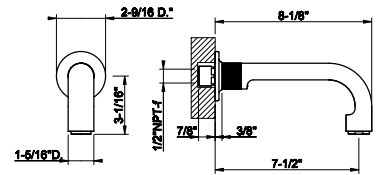

58103

Wall mounted Bath spout only

- 1/2' connections with separate control (not included)
- Spout projection 7-1/2"
- Drain not included - See DRAINS section
- Requires mixer control
- Flow rate 6.4 GPM at 60 PSI

031 Chrome	538	735 Warm Bronze PVD	796
149 Finox Brushed Nickel	727	726 Warm Bronze Br. PVD	851
187 Aged Bronze	851	710 Brass PVD	796
713 Antique Brass	851	727 Brass Brushed PVD	851
030 Copper PVD	796	246 Gold PVD	904
706 Black Metal PVD	796	720 Nickel PVD	796
708 Copper Brushed PVD	851	299 Matte Black	727
707 Black Metal Br. PVD	851	845 Dark Bronze	851

39693

In-wall thermostatic rough valve with 2 volume controls

- High capacity
- 3/4" connections
- Vertical/Horizontal application
- Anti-scalding