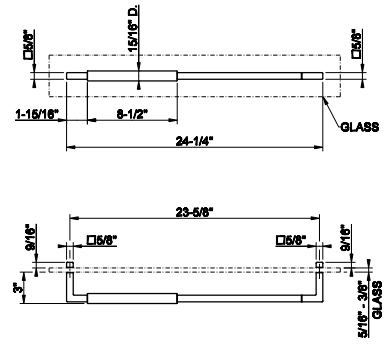

SHOWER G SHOWER ACCESSORIES

67545

- 24" towel rail. RIGATO
- For 5/16" to 3/8" (8-10mm) glass
 - 24-1/4"L x 3"D
 - 23-5/8" center-to-center
 - For horizontal installation

031 Chrome	739	726 Warm Bronze Br. PVD	1.169
149 Finox Brushed Nickel	998	710 Brass PVD	1.094
187 Aged Bronze	1.169	727 Brass Brushed PVD	1.169
713 Antique Brass	1.169	246 Gold PVD	1.242
030 Copper PVD	1.094	147 Chrome Brushed	998
706 Black Metal PVD	1.094	720 Nickel PVD	1.094
708 Copper Brushed PVD	1.169	716 Gold Brushed PVD	1.242
707 Black Metal Br. PVD	1.169	299 Matte Black	998
735 Warm Bronze PVD	1.094	845 Dark Bronze	1.169