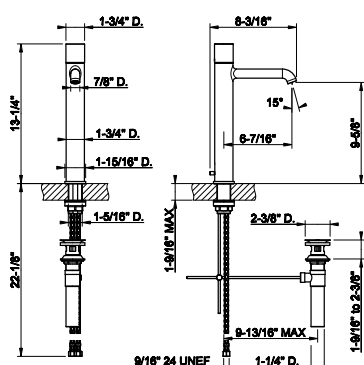

70003

Tall single lever washbasin mixer with pop-up assembly. UNITO

- Spout projection 6-7/16"
- Height 13-1/4"
- 1-1/4" D. pop-up drain and flexible hoses with 9/16" – 24UNEf connections
- Max flow rate 1.2 GPM

031 Chrome	1.091	726 Warm Bronze Br. PVD	1.726
149 Finox Brushed Nickel	1.474	710 Brass PVD	1.615
706 Black Metal PVD	1.615	727 Brass Brushed PVD	1.726
708 Copper Brushed PVD	1.726	299 Matte Black	1.474
707 Black Metal Br. PVD	1.726	845 Dark Bronze	1.726
735 Warm Bronze PVD	1.615		1.615