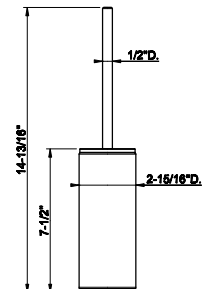

58543

Standing brush holder, white

031 Chrome	737	735 Warm Bronze PVD	1.092
149 Finox Brushed Nickel	995	726 Warm Bronze Br. PVD	1.165
187 Aged Bronze	1.165	710 Brass PVD	1.092
713 Antique Brass	1.165	727 Brass Brushed PVD	1.165
030 Copper PVD	1.092	246 Gold PVD	1.238
706 Black Metal PVD	1.092	720 Nickel PVD	1.092
708 Copper Brushed PVD	1.165	299 Matte Black	995
707 Black Metal Br. PVD	1.165	845 Dark Bronze	1.165