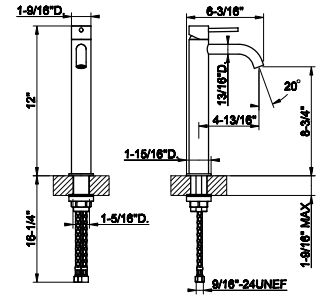

54106

Tall single lever washbasin mixer without pop-up assembly

- Extended spout projection 6-1/8"
- Height 12"
- Drain not included - See DRAINS section
- Max flow rate 1.2 GPM
- ADA compliant
- Handle kit

239 Steel Brushed	1.316
708 Copper Brushed PVD	1.949
707 Black Metal Br. PVD	1.949
726 Warm Bronze Br. PVD	1.949
727 Brass Brushed PVD	1.949
299 Matte Black	1.777