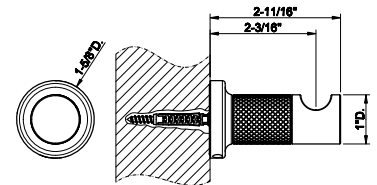

58521

Wall-mounted robe hook.

031 Chrome	188	735 Warm Bronze PVD	277
149 Finox Brushed Nickel	253	726 Warm Bronze Br. PVD	296
187 Aged Bronze	296	710 Brass PVD	277
713 Antique Brass	296	727 Brass Brushed PVD	296
030 Copper PVD	277	246 Gold PVD	315
706 Black Metal PVD	277	720 Nickel PVD	277
708 Copper Brushed PVD	296	299 Matte Black	253
707 Black Metal Br. PVD	296	845 Dark Bronze	296