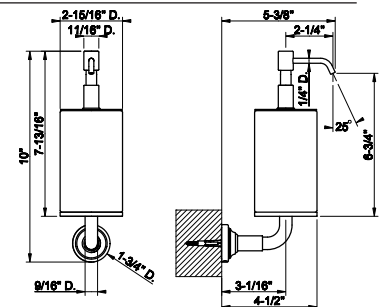

65413

Wall-mounted liquid soap dispenser, white

031 Chrome	1.090	707 Black Metal Br. PVD	1.720
149 Finox Brushed Nickel	1.471	735 Warm Bronze PVD	1.612
187 Aged Bronze	1.720	726 Warm Bronze Br. PVD	1.720
713 Antique Brass	1.720	710 Brass PVD	1.612
030 Copper PVD	1.612	727 Brass Brushed PVD	1.720
706 Black Metal PVD	1.612	720 Nickel PVD	1.612
708 Copper Brushed PVD	1.720	299 Matte Black	1.471