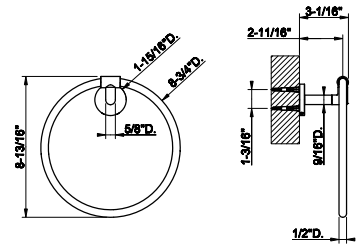

63909

Towel ring

031 Chrome	495	707 Black Metal Br. PVD	784
149 Finox Brushed Nickel	669	735 Warm Bronze PVD	736
187 Aged Bronze	784	726 Warm Bronze Br. PVD	784
713 Antique Brass	784	710 Brass PVD	736
030 Copper PVD	736	727 Brass Brushed PVD	784
706 Black Metal PVD	736	720 Nickel PVD	736
708 Copper Brushed PVD	784	299 Matte Black	669