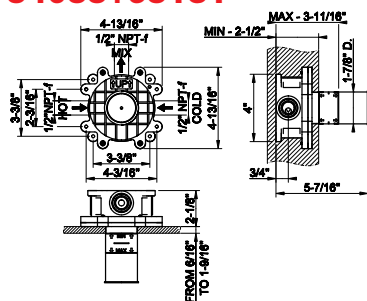

54055+65131

54055

Wall-mounted Basin/bath mixer rough valve. One exit

239 Steel Brushed	489

65131

TRIM PARTS ONLY Wall mounted mixer control

- For basin and bath spouts
- 1/2" connections
- Drain not included - see DRAINS section
- Requires in-wall rough valve 54055
- ADA compliant