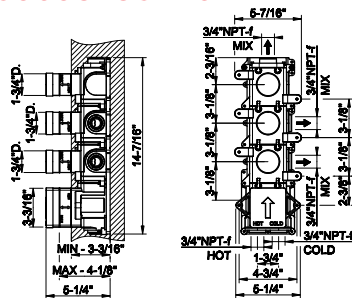

39695+58216

39695

In-wall thermostatic rough valve with 3 volume controls

- High capacity
- 3/4" connections
- Vertical/Horizontal application
- Anti-scalding

031 Chrome	1.910