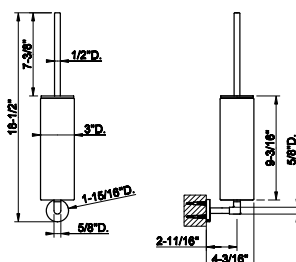

63820

Wall-mounted brush holder, black

031 Chrome	716	707 Black Metal Br. PVD	1.131
149 Finox Brushed Nickel	966	735 Warm Bronze PVD	1.062
187 Aged Bronze	1.131	726 Warm Bronze Br. PVD	1.131
713 Antique Brass	1.131	710 Brass PVD	1.062
030 Copper PVD	1.062	727 Brass Brushed PVD	1.131
706 Black Metal PVD	1.062	720 Nickel PVD	1.062
708 Copper Brushed PVD	1.131	299 Matte Black	966