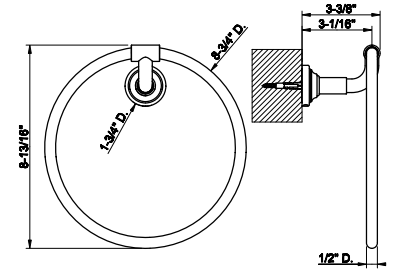

031 Chrome	571	707 Black Metal Br. PVD	900
149 Finox Brushed Nickel	771	735 Warm Bronze PVD	845
187 Aged Bronze	900	726 Warm Bronze Br. PVD	900
713 Antique Brass	900	710 Brass PVD	845
030 Copper PVD	845	727 Brass Brushed PVD	900
706 Black Metal PVD	845	720 Nickel PVD	845
708 Copper Brushed PVD	900	299 Matte Black	771