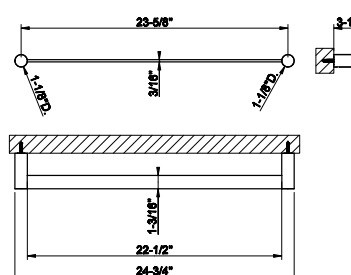

54803
24" towel bar

239	Steel Brushed	752
708	Copper Brushed PVD	1.114
707	Black Metal Br. PVD	1.114
726	Warm Bronze Br. PVD	1.114
727	Brass Brushed PVD	1.114
299	Matte Black	1.016

54821

Wall-mounted garment hook