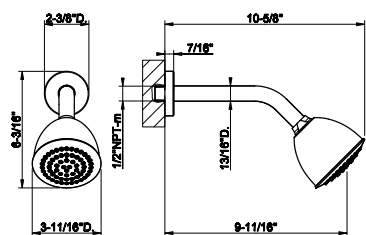

38763

Wall-mounted adjustable shower head with arm

- 1/2" connections
- Projection from wall to center 9-11/16"
- Total projection 10-5/8"
- Max flow rate 1.75 GPM

031	Chrome	538
149	Finox Brushed Nickel	727
299	Matte Black	727