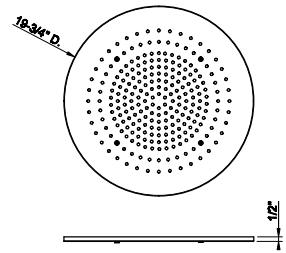

57903+57973