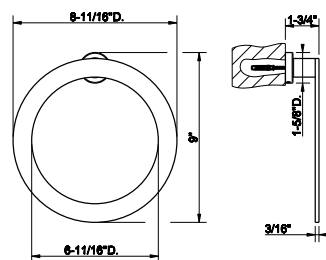

38915

Wall-mounted double tissue holder

031	Chrome	271
149	Finox Brushed Nickel	366
299	Matte Black	366

38903
24" towel bar

031	Chrome	353
149	Finox Brushed Nickel	477
299	Matte Black	477

38909
Towel ring

031	Chrome	385
149	Finox Brushed Nickel	518
299	Matte Black	518