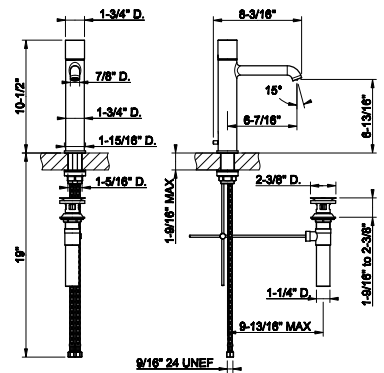

70605

Medium single lever washbasin mixer with pop-up assembly. DIAMANTATO

- Spout projection 6-7/16"
- Height 10-1/2"
- 1-1/4" pop up drain and Flexible hoses with 9/16" – 24 UNEF connections.
- Max flow rate 1.2 GPM

031	Chrome	1.063	726	Warm Bronze Br. PVD	1.680
149	Finox Brushed Nickel	1.437	710	Brass PVD	1.574
706	Black Metal PVD	1.574	727	Brass Brushed PVD	1.680
708	Copper Brushed PVD	1.680	299	Matte Black	1.437
707	Black Metal Br. PVD	1.680	845	Dark Bronze	1.680
735	Warm Bronze PVD	1.574