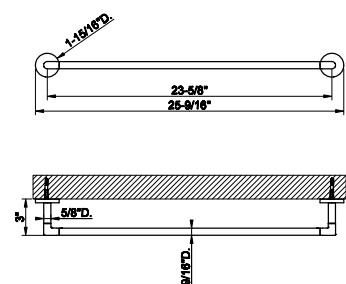

63903
Wall-mounted 24" towel bar

031 Chrome	571	707 Black Metal Br. PVD	900
149 Finox Brushed Nickel	773	735 Warm Bronze PVD	845
187 Aged Bronze	900	726 Warm Bronze Br. PVD	900
713 Antique Brass	900	710 Brass PVD	845
030 Copper PVD	845	727 Brass Brushed PVD	900
706 Black Metal PVD	845	720 Nickel PVD	845
708 Copper Brushed PVD	900	299 Matte Black	773