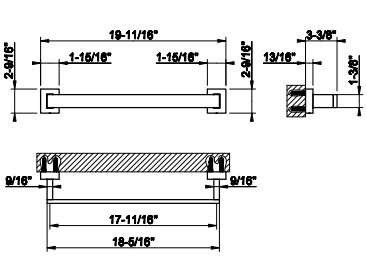

20893
Safety grip-handle for bathtub and shower enclosure
• 18" length

031 Chrome	806	720 Nickel PVD	1.192
149 Finox Brushed Nickel	1.088	099 Black XL	1.088
030 Copper PVD	1.192		
706 Black Metal PVD	1.192		
708 Copper Brushed PVD	1.273		
707 Black Metal Br. PVD	1.273