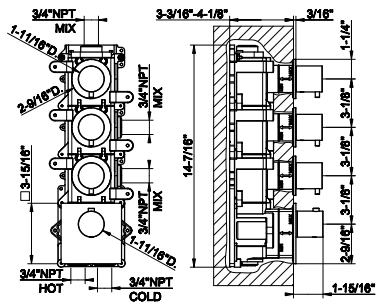

54506

1. TRIM PARTS ONLY External parts for thermostatic with 3volume controls
2. Separate backplates
   - High capacity
   - 3/4" connections
   - Vertical/Horizontal application
   - Anti-scalding
   - Requires in-wall rough valve 39695

239 Steel Brushed	1.791
708 Copper Brushed PVD	2.651
707 Black Metal Br. PVD	2.651
726 Warm Bronze Br. PVD	2.651
727 Brass Brushed PVD	2.651
299 Matte Black	2.418