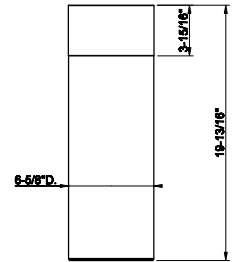

68525

Vase RIGATO 6-5/8" diameter, 19-13/16" H

707	Black Metal Br. PVD	7.595
726	Warm Bronze Br. PVD	7.595