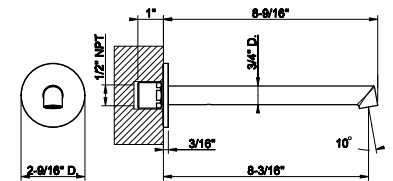

63404

Long wall-mounted spout basin

031 Chrome	370	707 Black Metal Br. PVD	583
149 Finox Brushed Nickel	498	735 Warm Bronze PVD	546
187 Aged Bronze	583	726 Warm Bronze Br. PVD	583
713 Antique Brass	583	710 Brass PVD	546
030 Copper PVD	546	727 Brass Brushed PVD	583
706 Black Metal PVD	546	720 Nickel PVD	546
708 Copper Brushed PVD	583	299 Matte Black	498

63399

Ceiling-mounted washbasin spout only

- Spout lenght 63"
- Drain not included - See DRAINS section
- Requires mixer control
- Maxflow rate 1.2 gpm