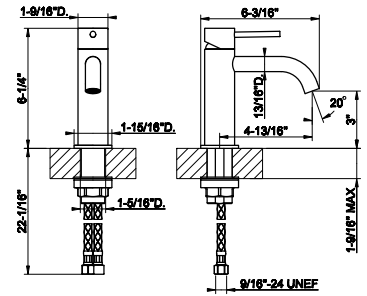

- Spout projection 4-13/16"
- Height 6-1/4"
- Drain not included - See DRAINS section
- Max flow rate 1.2 GPM
- ADA compliant
- Handle kit

239 Steel Brushed	1.034
708 Copper Brushed PVD	1.531
707 Black Metal Br. PVD	1.531
726 Warm Bronze Br. PVD	1.531
727 Brass Brushed PVD	1.531
299 Matte Black	1.396