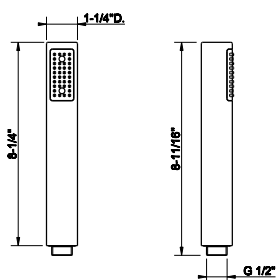

73523

Handshower set
 • Fixed hook
 • Wall elbow
 • 59-1/16" hose length
 • Max flow rate 1.75 GPM

031	Chrome	791	735	Warm Bronze PVD	1.172
149	Finox Brushed Nickel	1.070	726	Warm Bronze Br. PVD	1.250
187	Aged Bronze	1.250	710	Brass PVD	1.172
713	Antique Brass	1.250	727	Brass Brushed PVD	1.250
030	Copper PVD	1.172	720	Nickel PVD	1.172
706	Black Metal PVD	1.172	299	Matte Black	1.070
708	Copper Brushed PVD	1.250	845	Dark Bronze	1.250
707	Black Metal Br. PVD	1.250			