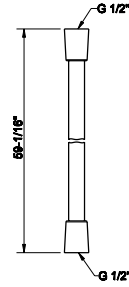

SP02148

Metal flexible hose, 59" length, 1/2" connector.

031 Chrome	166	735 Warm Bronze PVD	264
149 Finox Brushed Nickel	225	726 Warm Bronze Br. PVD	278
187 Aged Bronze	278	710 Brass PVD	264
713 Antique Brass	278	727 Brass Brushed PVD	278
030 Copper PVD	264	246 Gold PVD	296
706 Black Metal PVD	264	720 Nickel PVD	264
708 Copper Brushed PVD	278	299 Matte Black	225
707 Black Metal Br. PVD	278	845 Dark Bronze	269