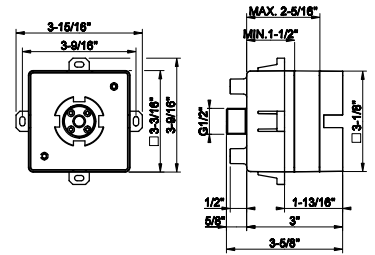

32987

In-wall rough valve for pivotable body spray 32984

031 Chrome	353

32987+32984