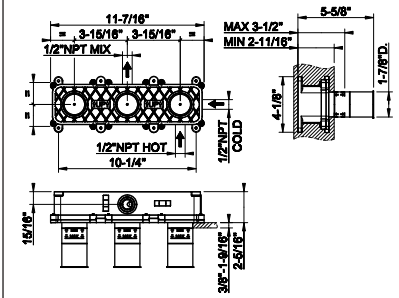

54139+70038

54139+70338

54139+70138

54139

Wall-mounted bath mixer control rough valve

- 1/2" connections
- Non positive shut off

239 Steel Brushed	945
--------------------------	-----

70138