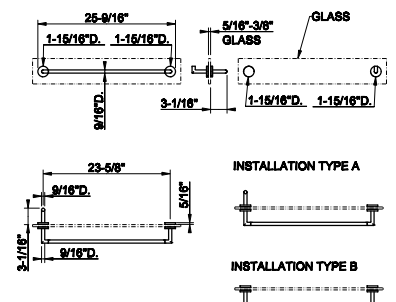

63728

Towel rail for glass fixing - 24" Length

031	Chrome	688	726	Warm Bronze Br. PVD	1.085
149	Finox Brushed Nickel	929	710	Brass PVD	1.018
187	Aged Bronze	1.085	727	Brass Brushed PVD	1.085
713	Antique Brass	1.085	246	Gold PVD	1.156
030	Copper PVD	1.018	720	Nickel PVD	1.018
706	Black Metal PVD	1.018	279	Matte White	929
708	Copper Brushed PVD	1.085	299	Matte Black	929
707	Black Metal Br. PVD	1.085	845	Dark Bronze	1.085
735	Warm Bronze PVD	1.018