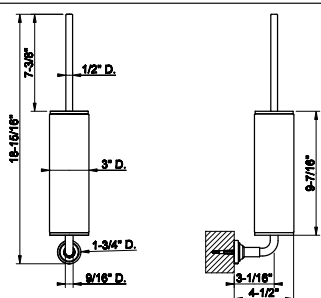

65420
Wall-mounted brush holder, black

031 Chrome	939	707 Black Metal Br. PVD	1.487
149 Finox Brushed Nickel	1.270	735 Warm Bronze PVD	1.391
187 Aged Bronze	1.487	726 Warm Bronze Br. PVD	1.487
713 Antique Brass	1.487	710 Brass PVD	1.391
030 Copper PVD	1.391	727 Brass Brushed PVD	1.487
706 Black Metal PVD	1.391	720 Nickel PVD	1.391
708 Copper Brushed PVD	1.487	299 Matte Black	1.270

VENTI20