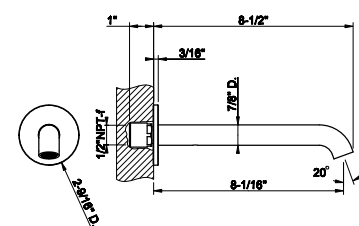

66102

Wall-mounted washbasin spout only

- Projection 8-1/16"
- 1/2" connections
- Drain not included - See DRAINS section
- Requires mixercontrol
- Max flow rate 1.2 GPM.

031 Chrome	348	708 Copper Brushed PVD	550
278 Glossy Coral	550	707 Black Metal Br. PVD	550
277 Glossy Odra	550	726 Warm Bronze Br. PVD	550
276 Matte Agave	470	727 Brass Brushed PVD	550
275 Matte Cipria	470	720 Nickel PVD	515
273 Matte Greige	470	299 Matte Black	470
149 Finox Brushed Nickel	470	845 Dark Bronze	550
706 Black Metal PVD	515