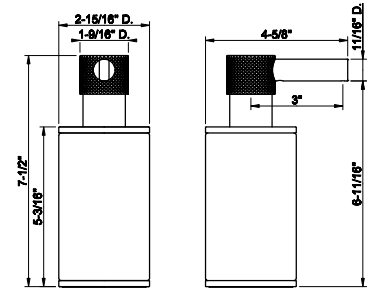

58537

Standing soap dispenser holder, white

031 Chrome	929	735 Warm Bronze PVD	1.374
149 Finox Brushed Nickel	1.254	726 Warm Bronze Br. PVD	1.467
187 Aged Bronze	1.467	710 Brass PVD	1.374
713 Antique Brass	1.467	727 Brass Brushed PVD	1.467
030 Copper PVD	1.374	246 Gold PVD	1.559
706 Black Metal PVD	1.374	720 Nickel PVD	1.374
708 Copper Brushed PVD	1.467	299 Matte Black	1.254
707 Black Metal Br. PVD	1.467	845 Dark Bronze	1.467