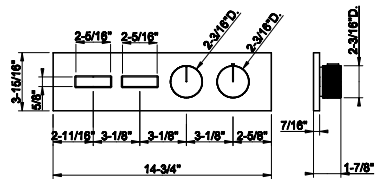

031 Chrome	2.585	735 Warm Bronze PVD	3.825
149 Finox Brushed Nickel	3.489	726 Warm Bronze Br. PVD	4.083
187 Aged Bronze	4.083	710 Brass PVD	3.825
713 Antique Brass	4.083	727 Brass Brushed PVD	4.083
030 Copper PVD	3.825	246 Gold PVD	4.343
706 Black Metal PVD	3.825	720 Nickel PVD	3.825
708 Copper Brushed PVD	4.083	299 Matte Black	3.489
707 Black Metal Br. PVD	4.083		

63013

In-wall thermostatic rough valve for three simultaneous functions.

- High capacity
- 3/4" connections
- Anti-scalding

031 Chrome	1.582