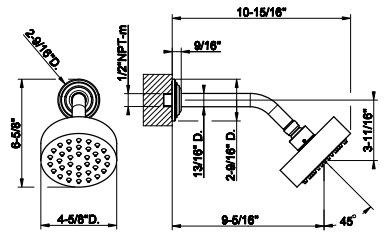

65156

Wall-mounted adjustable shower head with arm.

- 1/2" connections
- Projection from wall to center 9-5/16"
- Total projection 10-15/16"
- Max flow rate 1.75 gpm

031 Chrome	1.529	707 Black Metal Br. PVD	2.416
149 Finox Brushed Nickel	2.065	735 Warm Bronze PVD	2.264
187 Aged Bronze	2.416	726 Warm Bronze Br. PVD	2.416
713 Antique Brass	2.416	710 Brass PVD	2.264
030 Copper PVD	2.264	727 Brass Brushed PVD	2.416
706 Black Metal PVD	2.264	720 Nickel PVD	2.264
708 Copper Brushed PVD	2.416	299 Matte Black	2.065