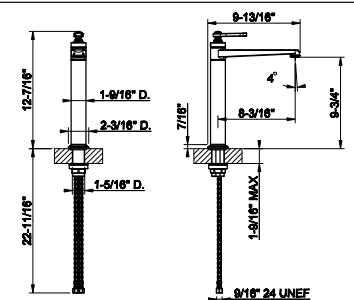

031 Chrome	1.467	707 Black Metal Br. PVD	2.315
149 Finox Brushed Nickel	1.978	735 Warm Bronze PVD	2.169
187 Aged Bronze	2.315	726 Warm Bronze Br. PVD	2.315
713 Antique Brass	2.315	710 Brass PVD	2.169
030 Copper PVD	2.169	727 Brass Brushed PVD	2.315
706 Black Metal PVD	2.169	720 Nickel PVD	2.169
708 Copper Brushed PVD	2.315	299 Matte Black	1.978

65004

Tall single lever washbasin mixer without pop-up assembly

- Spout projection 8-3/16"
- Height 12-7/16"
- Drain not included - See DRAINS section
- Max flow rate 1.2 GPM
- ADA compliant