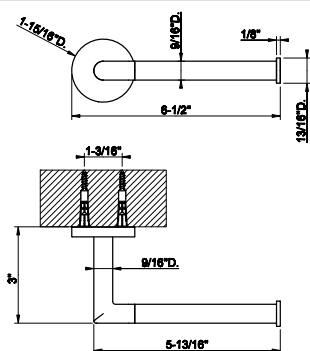

63655
Wall-mounted paper roll holder

031 Chrome	204	726 Warm Bronze Br. PVD	324
149 Finox Brushed Nickel	278	710 Brass PVD	302
187 Aged Bronze	324	727 Brass Brushed PVD	324
713 Antique Brass	324	246 Gold PVD	343
030 Copper PVD	302	720 Nickel PVD	302
706 Black Metal PVD	302	279 Matte White	278
708 Copper Brushed PVD	324	299 Matte Black	278
707 Black Metal Br. PVD	324	845 Dark Bronze	324
735 Warm Bronze PVD	302