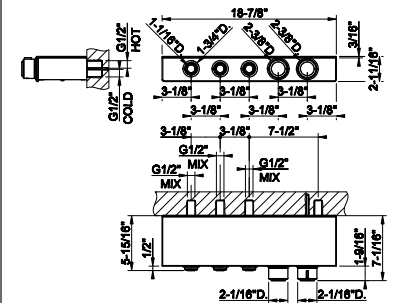

63023+65254