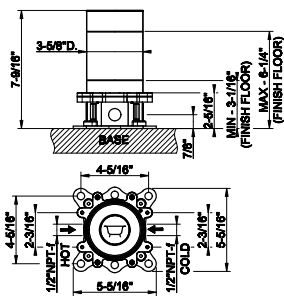

48189+70428

48189

Floor-mounted tub filler in-floor rough valve

031 Chrome	736