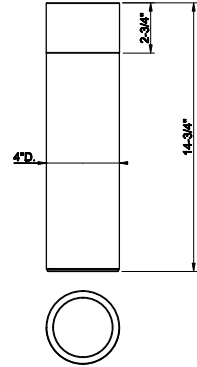

68617

Vase DIAMANTATO 4" diameter, 14-3/4"H

707	Black Metal Br. PVD	2.366
726	Warm Bronze Br. PVD	2.366