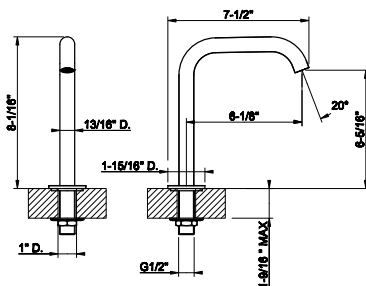

54091

Medium basin spout

239 Steel Brushed	570
708 Copper Brushed PVD	841
707 Black Metal Br. PVD	841
726 Warm Bronze Br. PVD	841
727 Brass Brushed PVD	841
299 Matte Black	768