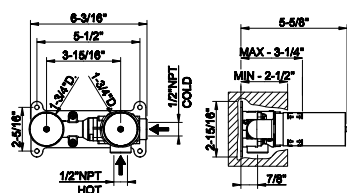

54197+54388