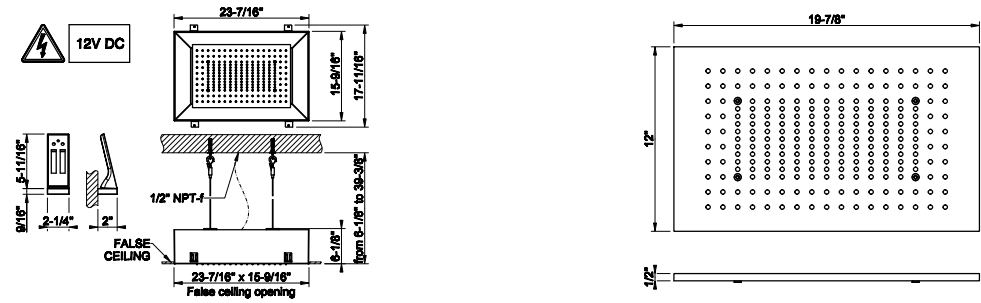

57401+57006