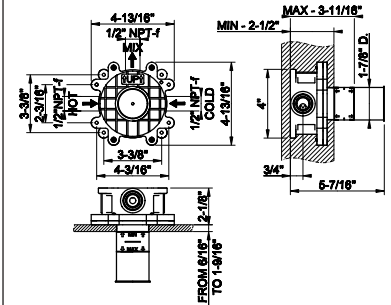

54055+70099