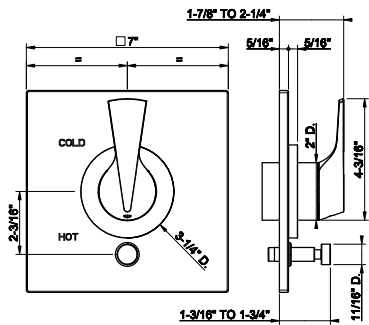

72174

TRIM PARTS ONLY External parts for pressure balance with two ways diverter

- Single backplate
- Requires in-wall rough valve 09274

031 Chrome	1.206	726 Warm Bronze Br. PVD	1.905
149 Finox Brushed Nickel	1.628	710 Brass PVD	1.786
187 Aged Bronze	1.905	727 Brass Brushed PVD	1.905
713 Antique Brass	1.905	246 Gold PVD	2.027
030 Copper PVD	1.786	720 Nickel PVD	1.786
706 Black Metal PVD	1.786	716 Gold Brushed PVD	2.027
708 Copper Brushed PVD	1.905	299 Matte Black	1.628
707 Black Metal Br. PVD	1.905	845 Dark Bronze	1.905
735 Warm Bronze PVD	1.786