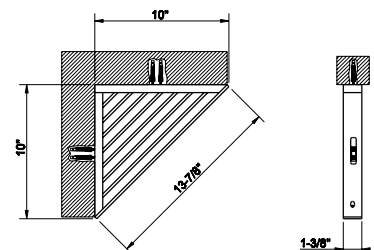

031 Chrome	832	707 Black Metal Br. PVD	1.315
149 Finox Brushed Nickel	1.124	735 Warm Bronze PVD	1.232
187 Aged Bronze	1.315	726 Warm Bronze Br. PVD	1.315
713 Antique Brass	1.315	710 Brass PVD	1.232
030 Copper PVD	1.232	727 Brass Brushed PVD	1.315
706 Black Metal PVD	1.232	720 Nickel PVD	1.232
708 Copper Brushed PVD	1.315	099 Black XL	1.124