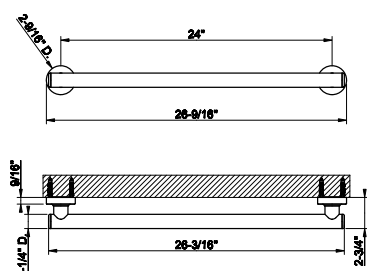

58430

Safety grip-handle for bathtub and shower enclosure
• 24" length

031 Chrome	1.710	735 Warm Bronze PVD	2.531
149 Finox Brushed Nickel	2.309	726 Warm Bronze Br. PVD	2.702
187 Aged Bronze	2.702	710 Brass PVD	2.531
713 Antique Brass	2.702	727 Brass Brushed PVD	2.702
030 Copper PVD	2.531	246 Gold PVD	2.873
706 Black Metal PVD	2.531	720 Nickel PVD	2.531
708 Copper Brushed PVD	2.702	299 Matte Black	2.309
707 Black Metal Br. PVD	2.702