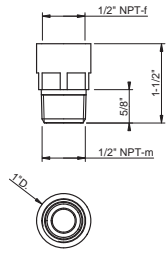

RIR5404

Kit 1/2"NPT f – 1/2"NPT m - 1.75 GPM for Shower System