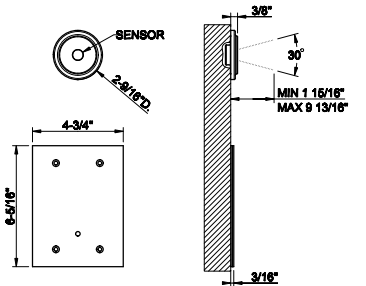

44679

In-wall rough valve for wall-mounted electronic separate control.
• 1/2" connections

031 Chrome	915

58019

TRIM PARTS ONLY Wall-mounted electronic separate control with temperature and flow rate setting box
• 1/2 connections
• Requires in-wall rough valve 44679
• ADA compliant
• 10 sec flow cycle

031 Chrome	1.546	735 Warm Bronze PVD	2.288
149 Finox Brushed Nickel	2.087	726 Warm Bronze Br. PVD	2.442
187 Aged Bronze	2.442	710 Brass PVD	2.288
713 Antique Brass	2.442	727 Brass Brushed PVD	2.442
030 Copper PVD	2.288	246 Gold PVD	2.597
706 Black Metal PVD	2.288	720 Nickel PVD	2.288
708 Copper Brushed PVD	2.442	299 Matte Black	2.087
707 Black Metal Br. PVD	2.442		

44679+58019