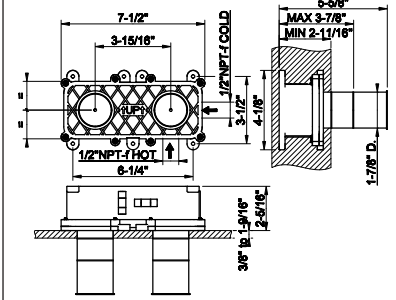

63397+72088