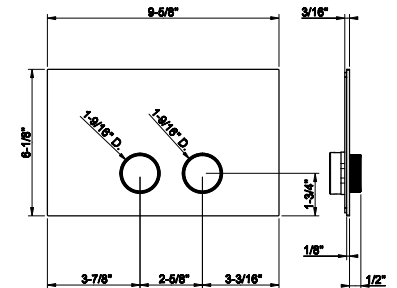

031	Chrome	1.117	707	Black Metal Br. PVD	1.763
149	Finox Brushed Nickel	1.506	735	Warm Bronze PVD	1.654
187	Aged Bronze	1.763	726	Warm Bronze Br. PVD	1.763
713	Antique Brass	1.763	710	Brass PVD	1.654
030	Copper PVD	1.654	727	Brass Brushed PVD	1.763
706	Black Metal PVD	1.654	720	Nickel PVD	1.654
708	Copper Brushed PVD	1.763	299	Matte Black	1.582