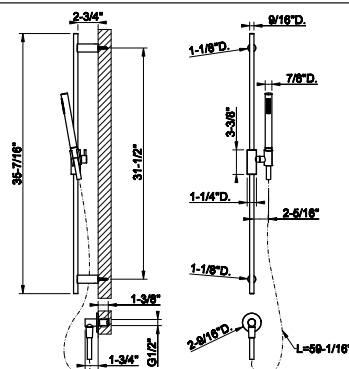

70042

Handshower and adjustable sliding rail set. UNITO

- Adjustable bar
- Adjustable hook
- 59" flex hose
- Wall elbow
- Max flow rate 1.75 GPM