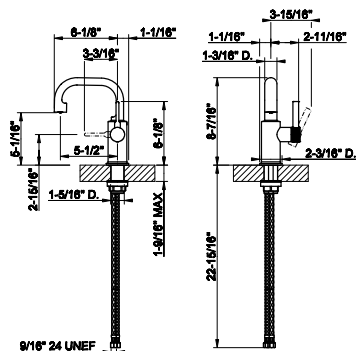

58009

Basin mixer, flexible connections, without waste

031 Chrome	1.222	726 Warm Bronze Br. PVD	1.932
149 Finox Brushed Nickel	1.652	710 Brass PVD	1.808
187 Aged Bronze	1.932	727 Brass Brushed PVD	1.932
713 Antique Brass	1.932	246 Gold PVD	2.052
030 Copper PVD	1.808	147 Chrome Brushed	1.652
706 Black Metal PVD	1.808	720 Nickel PVD	1.808
708 Copper Brushed PVD	1.932	716 Gold Brushed PVD	2.052
707 Black Metal Br. PVD	1.932	299 Matte Black	1.652
735 Warm Bronze PVD	1.808	845 Dark Bronze	1.930