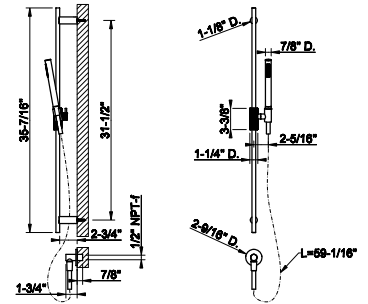

031 Chrome	1.440	735 Warm Bronze PVD	2.130
149 Finox Brushed Nickel	1.944	726 Warm Bronze Br. PVD	2.275
187 Aged Bronze	2.275	710 Brass PVD	2.130
713 Antique Brass	2.275	727 Brass Brushed PVD	2.275
030 Copper PVD	2.130	720 Nickel PVD	2.130
706 Black Metal PVD	2.130	299 Matte Black	1.944
708 Copper Brushed PVD	2.275	845 Dark Bronze	2.275
707 Black Metal Br. PVD	2.275