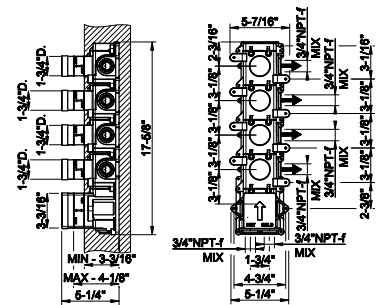

39699+58228