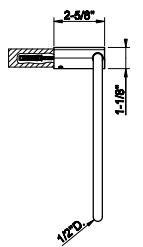

031 Chrome	284 726	Warm Bronze Br. PVD	448
149 Finox Brushed Nickel	383 710	Brass PVD	420
030 Copper PVD	420 727	Brass Brushed PVD	448
706 Black Metal PVD	420 720	Nickel PVD	420
708 Copper Brushed PVD	448 279	Matte White	383
707 Black Metal Br. PVD	448 299	Matte Black	383
735 Warm Bronze PVD	420