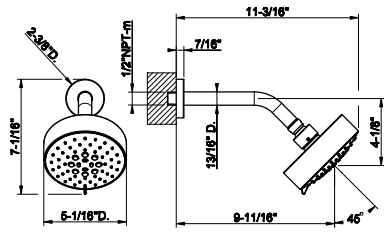

031 Chrome	1.835	707 Black Metal Br. PVD	2.899
149 Finox Brushed Nickel	2.478	735 Warm Bronze PVD	2.716
187 Aged Bronze	2.899	726 Warm Bronze Br. PVD	2.899
713 Antique Brass	2.899	710 Brass PVD	2.716
030 Copper PVD	2.716	727 Brass Brushed PVD	2.899
706 Black Metal PVD	2.716	720 Nickel PVD	2.716
708 Copper Brushed PVD	2.899	299 Matte Black	2.478