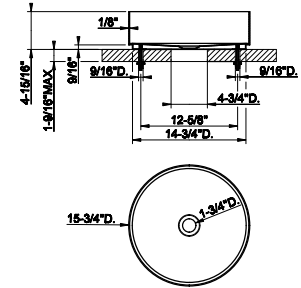

239 Steel Brushed	2.129
708 Copper Brushed PVD	6.074
707 Black Metal Br. PVD	6.074
726 Warm Bronze Br. PVD	6.074
727 Brass Brushed PVD	6.074
299 Matte Black	3.853