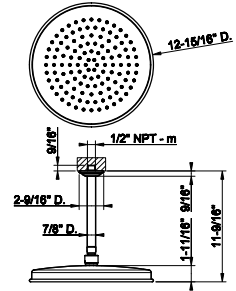

65153

Ceiling-mounted adjustable shower head with arm.
• 1/2" connections.
• Projection from ceiling 11-9/16"
• Max flow rate 1.75 GPM

031 Chrome	3.138	707 Black Metal Br. PVD	4.958
149 Finox Brushed Nickel	4.236	735 Warm Bronze PVD	4.646
187 Aged Bronze	4.958	726 Warm Bronze Br. PVD	4.958
713 Antique Brass	4.958	710 Brass PVD	4.646
030 Copper PVD	4.646	727 Brass Brushed PVD	4.958
706 Black Metal PVD	4.646	720 Nickel PVD	4.646
708 Copper Brushed PVD	4.958	299 Matte Black	4.236