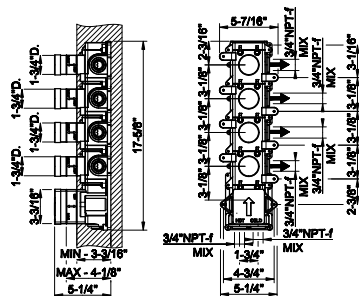

39699+39716

39699

In-wall thermostatic rough valve with 4 volume controls

- High capacity
- 3/4" connections
- Vertical/Horizontal application
- Anti-scalding
- Max flow rate 1.75 GPM

031 Chrome	2.172