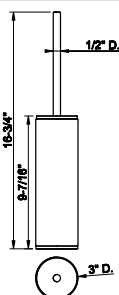

58544
Standing brush holder, black

031 Chrome	737 735	Warm Bronze PVD	1.092
149 Finox Brushed Nickel	995 726	Warm Bronze Br. PVD	1.165
187 Aged Bronze	1.165 710	Brass PVD	1.092
713 Antique Brass	1.165 727	Brass Brushed PVD	1.165
030 Copper PVD	1.092 246	Gold PVD	1.238
706 Black Metal PVD	1.092 720	Nickel PVD	992
708 Copper Brushed PVD	1.165 299	Matte Black	995
707 Black Metal Br. PVD	1.165 845	Dark Bronze	1.165