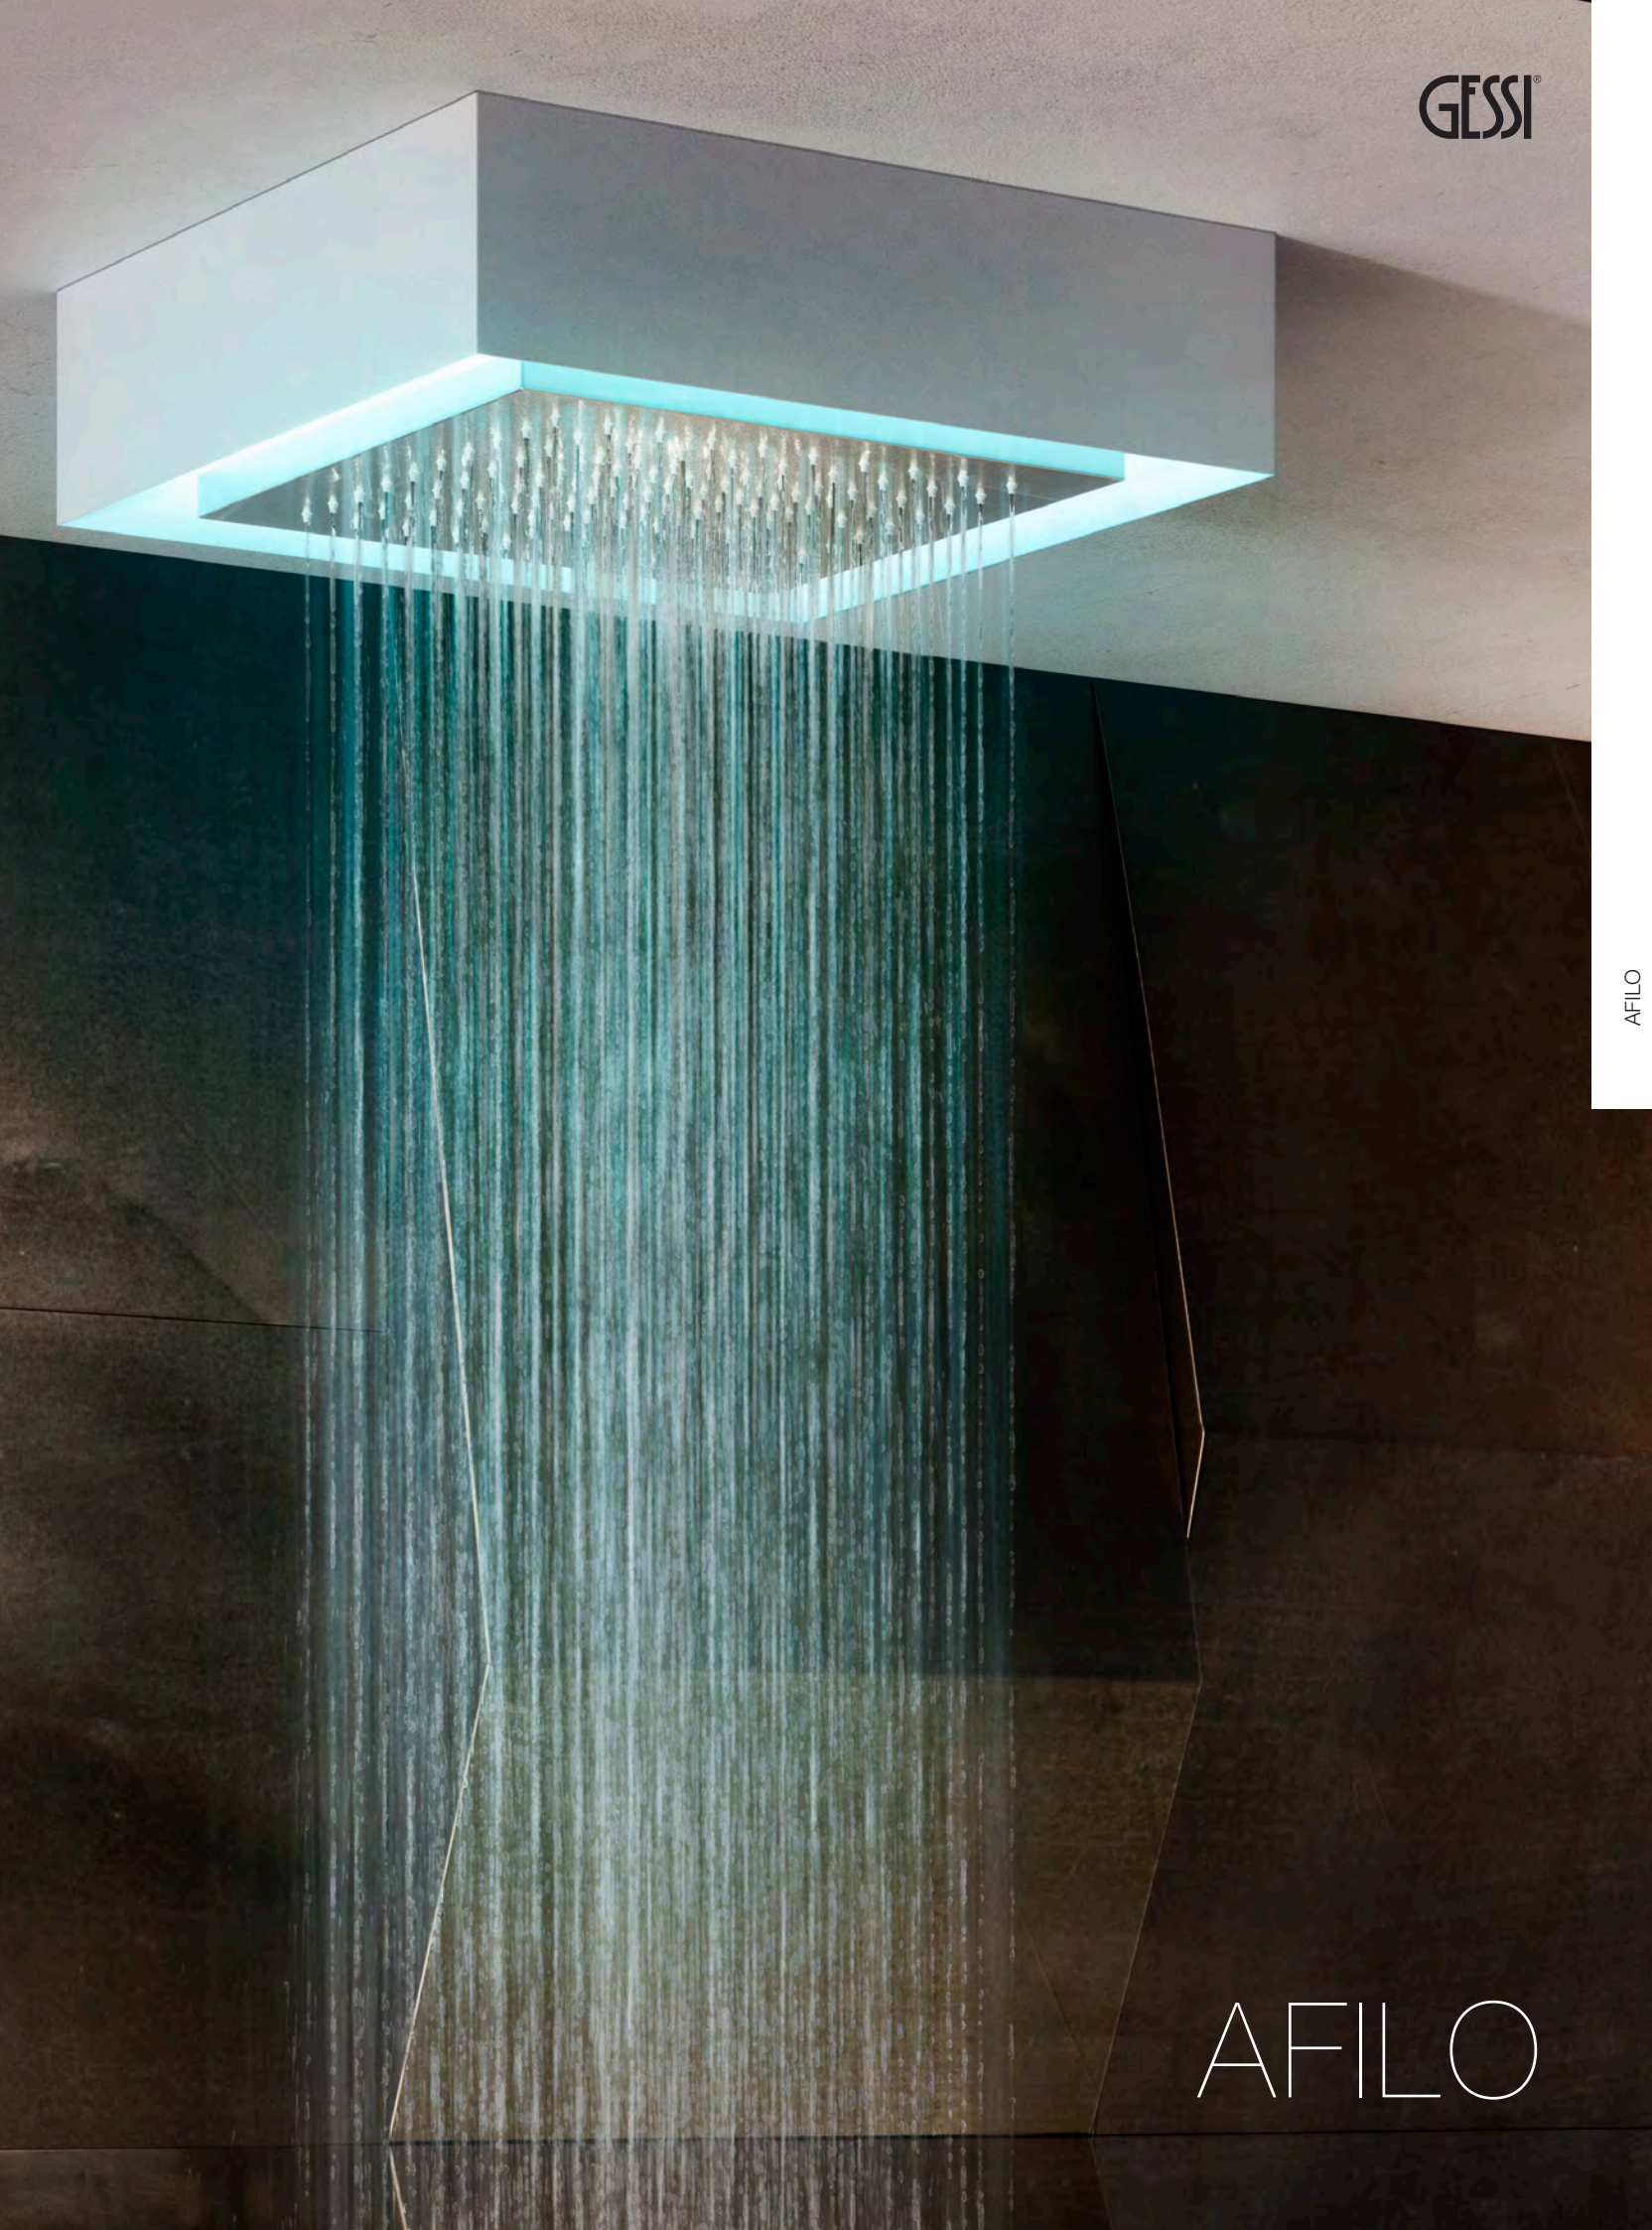

SP03293

Push-button plate with WALL-MOUNTED WATERFALL symbol. For Hi-Fi Eclectic.

031 Chrome	164	735 Warm Bronze PVD	258
149 Finox Brushed Nickel	222	726 Warm Bronze Br. PVD	275
187 Aged Bronze	275	710 Brass PVD	258
713 Antique Brass	275	727 Brass Brushed PVD	275
030 Copper PVD	258	246 Gold PVD	291
706 Black Metal PVD	258	720 Nickel PVD	258
708 Copper Brushed PVD	275	299 Matte Black	222
707 Black Metal Br. PVD	275		

SP03290

Push-button plate with WALL-MOUNTED ATOMIZER symbol. For Hi-Fi Eclectic.

031 Chrome	164	735 Warm Bronze PVD	258
149 Finox Brushed Nickel	222	726 Warm Bronze Br. PVD	275
187 Aged Bronze	275	710 Brass PVD	258
713 Antique Brass	275	727 Brass Brushed PVD	275
030 Copper PVD	258	246 Gold PVD	291
706 Black Metal PVD	258	720 Nickel PVD	258
708 Copper Brushed PVD	275	299 Matte Black	222
707 Black Metal Br. PVD	275		

GESSI®

AFILO

AFILO