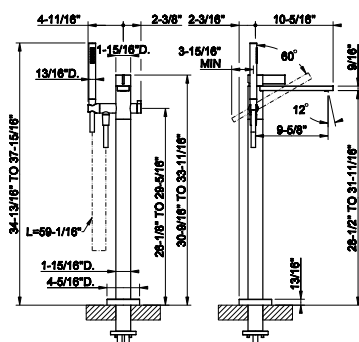

73628

TRIM PARTS ONLY Floor-mounted tub filler. DIAMANTATO

- Handshower
- 59" flex hose
- Diverter
- Spout projection 9-5/8"
- Handshower max flow rate 1,75 GPM
- Spout mixed flow rate 5,4 GPM at 60 PSI
- Requires in-floor rough valve 48189

031 Chrome	4.083	735 Warm Bronze PVD	6.043
149 Finox Brushed Nickel	5.513	726 Warm Bronze Br. PVD	6.452
187 Aged Bronze	6.452	710 Brass PVD	6.043
713 Antique Brass	6.452	727 Brass Brushed PVD	6.452
030 Copper PVD	6.043	720 Nickel PVD	6.043
706 Black Metal PVD	6.043	299 Matte Black	5.513
708 Copper Brushed PVD	6.452	845 Dark Bronze	6.452
707 Black Metal Br. PVD	6.452