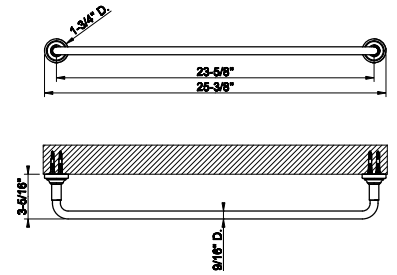

65503

Wall-mounted 24" towel bar

031 Chrome	814	707 Black Metal Br. PVD	1.285
149 Finox Brushed Nickel	1.098	735 Warm Bronze PVD	1.205
187 Aged Bronze	1.285	726 Warm Bronze Br. PVD	1.285
713 Antique Brass	1.285	710 Brass PVD	1.205
030 Copper PVD	1.205	727 Brass Brushed PVD	1.285
706 Black Metal PVD	1.205	720 Nickel PVD	1.205
708 Copper Brushed PVD	1.285	299 Matte Black	1.098