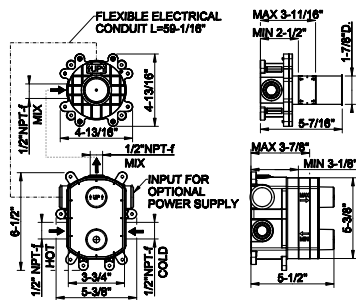

44665+58107

44665

In-wall rough valve for wall-mounted electronic mixer.
• 1/2" connections

031 Chrome	1.262