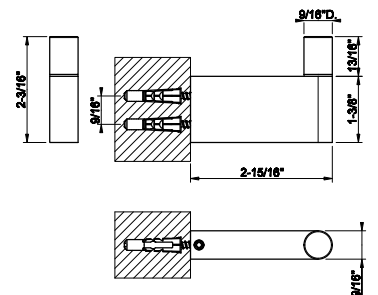

70623

Wall mounted garment hook, DIAMANTATO

031 Chrome	281	726 Warm Bronze Br. PVD	444
149 Finox Brushed Nickel	381	710 Brass PVD	416
706 Black Metal PVD	416	727 Brass Brushed PVD	444
708 Copper Brushed PVD	444	299 Matte Black	381
707 Black Metal Br. PVD	444	845 Dark Bronze	444
735 Warm Bronze PVD	416