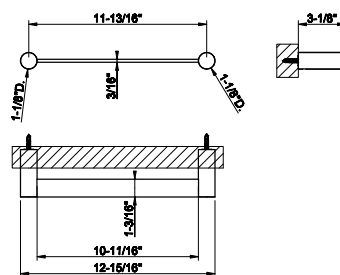

54797
12" towel bar

239	Steel Brushed	640
708	Copper Brushed PVD	947
707	Black Metal Br. PVD	947
726	Warm Bronze Br. PVD	947
727	Brass Brushed PVD	947
299	Matte Black	865