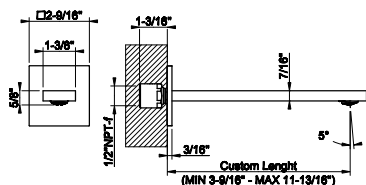

73104

Wall-mounted washbasin spout only

- Connection 1/2" NPT-F
- Spout projection 3-9/16" 11-13/16"
- Requires mixer control
- Drain not included - See DRAINS section
- Max flow rate 1.2 GPM