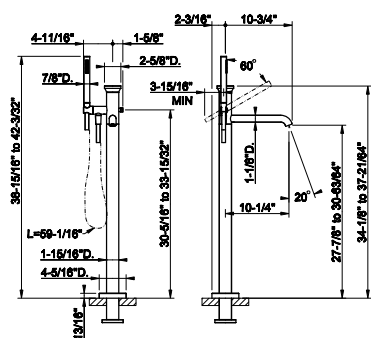

66028

TRIM PARTS ONLY Floor-mounted tub filler

- Handshower
- 59" Cromalux flex hose
- Diverter
- Spout projection 10-1/4"
- Requires in-floor roughvalve 48189
- Handshower max flow rate 1.75 GPM
- Spout mixed flow rate 6 GPM at 60 PSI. Can be combined with theinsert 66600 and 66602 of the desired finish.