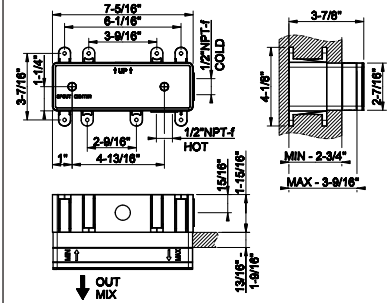

44697+53084