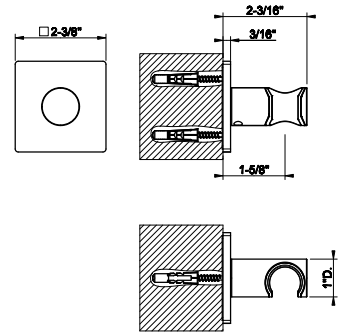

73057

Fixing handshower hook.

031 Chrome	257	735 Warm Bronze PVD	381
149 Finox Brushed Nickel	348	726 Warm Bronze Br. PVD	405
187 Aged Bronze	405	710 Brass PVD	381
713 Antique Brass	405	727 Brass Brushed PVD	405
030 Copper PVD	381	720 Nickel PVD	381
706 Black Metal PVD	381	299 Matte Black	348
708 Copper Brushed PVD	405	845 Dark Bronze	405
707 Black Metal Br. PVD	405