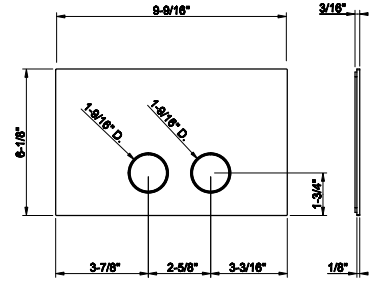

54611

Flush Actuator Plate

- •Stainless steel
- •Compatible with GEBERIT models: 111.597.001, 111.902.005, 111.798.00.1, 111.335.00.5
- •Without visible fixing system

031 Chrome	1.067	708 Copper Brushed PVD	1.576
281 Matte Coral	1.437	707 Black Metal Br. PVD	1.576
273 Matte Greige	1.437	735 Warm Bronze PVD	1.576
275 Matte Cipria	1.437	726 Warm Bronze Br. PVD	1.576
276 Matte Agave	1.437	710 Brass PVD	1.576
280 Matte Odra	1.437	727 Brass Brushed PVD	1.576
239 Steel Brushed	1.067	246 Gold PVD	1.789
187 Aged Bronze	1.576	720 Nickel PVD	1.576
713 Antique Brass	1.576	279 Matte White	1.437
030 Copper PVD	1.576	299 Matte Black	1.437
706 Black Metal PVD	1.576	845 Dark Bronze	1.576

54601

Counter washbasin In stainless steel, without overflow waste. Without basin waste. It can be combined with waste 54597.