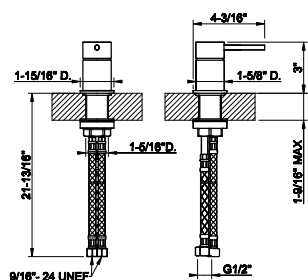

54005

Deck mounted washbasin mixer control (Flessa)

- For spout 54099 or 54096
- 1/2" connections
- Drain not included
- ADA compliant

239	Steel Brushed	651
708	Copper Brushed PVD	964
707	Black Metal Br. PVD	964
726	Warm Bronze Br. PVD	964
727	Brass Brushed PVD	964
299	Matte Black	878