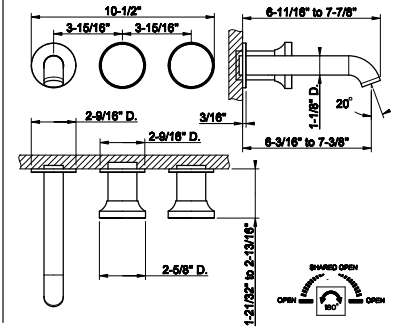

66042

TRIM PARTS ONLY Wall-mounted two-way built-in bath mixer

- Separate backplate
- Tub filler spout
- Diverter
- 1/2" connections. Can be combined with the insert 66600 and 66602 of the desired finish.

031	Chrome	1.306	727	Brass Brushed PVD	2.065
149	Finox Brushed Nickel	1.765	720	Nickel PVD	1.934
706	Black Metal PVD	1.934	299	Matte Black	1.765
708	Copper Brushed PVD	2.065	845	Dark Bronze	2.065
707	Black Metal Br. PVD	2.065			
726	Warm Bronze Br. PVD	2.065