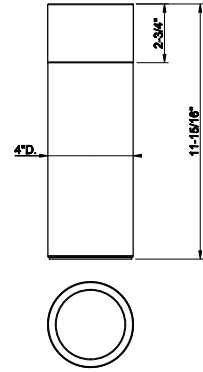

68415

Vase CESELLO 4" diameter, 11-15/16"H

707	Black Metal Br. PVD	2.149
726	Warm Bronze Br. PVD	2.149