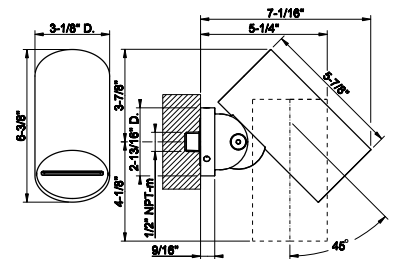

57255

Wall-mounted adjustable showerhead CESELLO.

- Rain, Spray, Massage function
- 1/2" connections
- Projection from the wall 7-1/16"
- Max flow rate 1.75 GPM

239	Steel Brushed	2.530
708	Copper Brushed PVD	3.744
707	Black Metal Br. PVD	3.744
726	Warm Bronze Br. PVD	3.744
727	Brass Brushed PVD	3.744
299	Matte Black	3.416