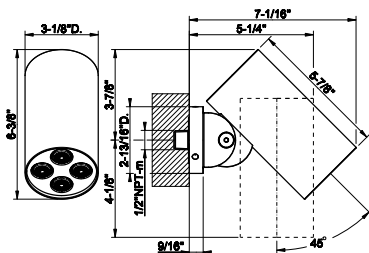

57211

Wall-mounted adjustable showerhead INTRECCIO.

- Multi-spray function
- 1/2" connections
- Projection from the wall 7-1/16"
- Max flow rate 1.75 GPM

239 Steel Brushed	2.173
708 Copper Brushed PVD	3.216
707 Black Metal Br. PVD	3.216
726 Warm Bronze Br. PVD	3.216
727 Brass Brushed PVD	3.216
299 Matte Black	2.934