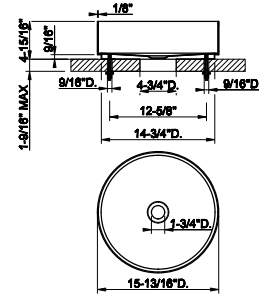

239	Steel Brushed	5.008
708	Copper Brushed PVD	9.173
707	Black Metal Br. PVD	9.173
726	Warm Bronze Br. PVD	9.173
727	Brass Brushed PVD	9.173