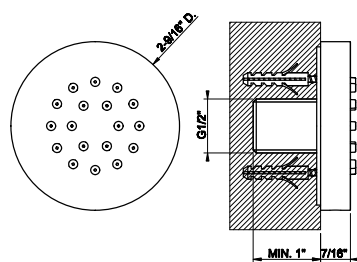

65123

Handshower set
 • Fixed hook.
 • Wall elbow
 • 59" flex hose
 • Max flow rate 1.75 GPM

031 Chrome	1.170	707 Black Metal Br. PVD	1.849
149 Finox Brushed Nickel	1.579	735 Warm Bronze PVD	1.731
187 Aged Bronze	1.849	726 Warm Bronze Br. PVD	1.849
713 Antique Brass	1.849	710 Brass PVD	1.731
030 Copper PVD	1.731	727 Brass Brushed PVD	1.849
706 Black Metal PVD	1.731	720 Nickel PVD	1.731
708 Copper Brushed PVD	1.849	299 Matte Black	1.579