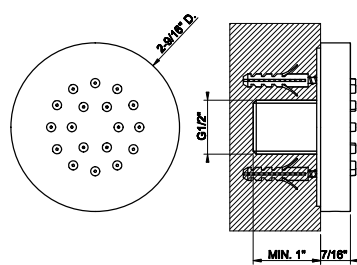

32971

Round body spray
• 1/2" connections
• Max flow rate 1 GPM at 60 PSI

031 Chrome	480	726 Warm Bronze Br. PVD	759
149 Finox Brushed Nickel	648	710 Brass PVD	730
187 Aged Bronze	759	727 Brass Brushed PVD	759
713 Antique Brass	759	246 Gold PVD	807
030 Copper PVD	711	147 Chrome Brushed	666
706 Black Metal PVD	711	720 Nickel PVD	711
708 Copper Brushed PVD	759	279 Matte White	648
707 Black Metal Br. PVD	759	299 Matte Black	648
735 Warm Bronze PVD	730