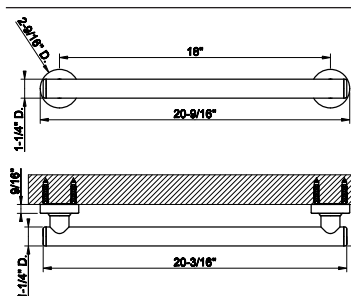

58424

Safety grip-handle for bathtub and shower enclosure
• 18" length

031 Chrome	1.680	735 Warm Bronze PVD	2.488
149 Finox Brushed Nickel	2.270	726 Warm Bronze Br. PVD	2.655
187 Aged Bronze	2.657	710 Brass PVD	2.488
713 Antique Brass	2.657	727 Brass Brushed PVD	2.657
030 Copper PVD	2.488	246 Gold PVD	2.820
706 Black Metal PVD	2.488	720 Nickel PVD	2.488
708 Copper Brushed PVD	2.657	299 Matte Black	2.270
707 Black Metal Br. PVD	2.657		

58430

Safety grip-handle for bathtub and shower enclosure
• 24" length

031 Chrome	1.710	735 Warm Bronze PVD	2.531
149 Finox Brushed Nickel	2.309	726 Warm Bronze Br. PVD	2.702
187 Aged Bronze	2.702	710 Brass PVD	2.531
713 Antique Brass	2.702	727 Brass Brushed PVD	2.702
030 Copper PVD	2.531	246 Gold PVD	2.873
706 Black Metal PVD	2.531	720 Nickel PVD	2.531
708 Copper Brushed PVD	2.702	299 Matte Black	2.309
707 Black Metal Br. PVD	2.702		

58432

Safety grip-handle for bathtub and shower enclosure
• 36" length

031 Chrome	1.882	735 Warm Bronze PVD	2.785
149 Finox Brushed Nickel	2.540	726 Warm Bronze Br. PVD	2.973
187 Aged Bronze	2.973	710 Brass PVD	2.785
713 Antique Brass	2.973	727 Brass Brushed PVD	2.973
030 Copper PVD	2.785	246 Gold PVD	3.162
706 Black Metal PVD	2.785	720 Nickel PVD	2.785
708 Copper Brushed PVD	2.973	299 Matte Black	2.540
707 Black Metal Br. PVD	2.973		

66600

Insert

031 Chrome	109	706 Black Metal PVD	161
281 Matte Coral	148	708 Copper Brushed PVD	172
273 Matte Greige	148	707 Black Metal Br. PVD	172
275 Matte Cipria	148	726 Warm Bronze Br. PVD	172
276 Matte Agave	148	727 Brass Brushed PVD	172
277 Glossy Odra	172	720 Nickel PVD	161
278 Glossy Coral	172	299 Matte Black	148
280 Matte Odra	148	845 Dark Bronze	172
149 Finox Brushed Nickel	148		

66602

Insert ART

290 Materic	196
289 Accent	196
288 Nature	196
287 Warm	196
286 Neutral	196