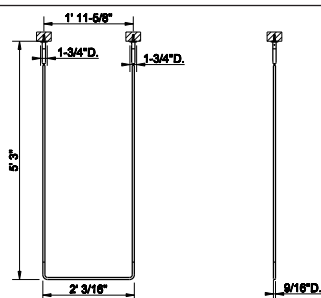

38143

Ceiling mounted towel bar, 24' 3/16" wide X 63" long
• Mounting bracket 29724 has to be ordered with this item.

031	Chrome	1.662	099	Black XL	2.243
123	Copper GHRC	1.994			
124	Black Metal GHRC	1.994			
125	Copper Brushed GHRC	2.160			
126	Black Metal Br. GHRC	2.160			
079	White CN	2.243