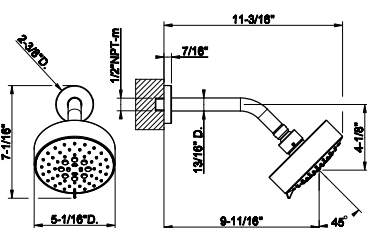

63556

Multifunctional adjustable wall-mounted anti-limescale showerhead. RIGATO

- 1/2" connections
- Projection from wall to center 9-11/16"
- Total projection 11-3/16"
- Max flow rate 1.75 GPM

031 Chrome	1.835	707 Black Metal Br. PVD	2.899
149 Finox Brushed Nickel	2.478	735 Warm Bronze PVD	2.716
187 Aged Bronze	2.899	726 Warm Bronze Br. PVD	2.899
713 Antique Brass	2.899	710 Brass PVD	2.716
030 Copper PVD	2.716	727 Brass Brushed PVD	2.899
706 Black Metal PVD	2.716	720 Nickel PVD	2.716
708 Copper Brushed PVD	2.899	299 Matte Black	2.478