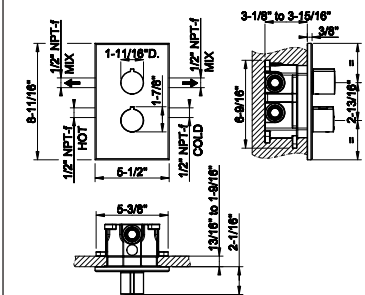

38798

TRIM PARTS ONLY External parts for 2-way thermostatic diverter and volume control

- Single backplate
- 1/2" connections
- Vertical application
- Anti-scalding
- Requires in-wall rough valve 09270

031 Chrome	889
149 Finox Brushed Nickel	1.200
299 Matte Black	1.200