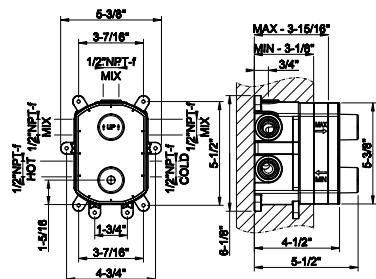

09279+66135

09279

In-wall thermostatic rough valve for 1/2/3-way diverter function

- 1/2" connections
- Vertical application
- Anti-scalding
- Non-Shared function

031 Chrome	762