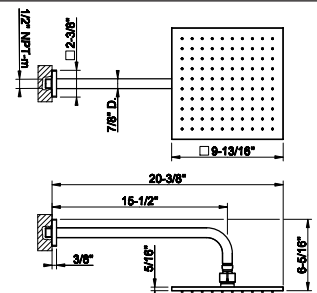

031 Chrome	1.107	726 Warm Bronze Br. PVD	1.748
149 Finox Brushed Nickel	1.494	710 Brass PVD	1.638
030 Copper PVD	1.638	727 Brass Brushed PVD	1.748
706 Black Metal PVD	1.638	720 Nickel PVD	1.638
708 Copper Brushed PVD	1.748	279 Matte White	1.494
707 Black Metal Br. PVD	1.748	299 Matte Black	1.494
735 Warm Bronze PVD	1.638