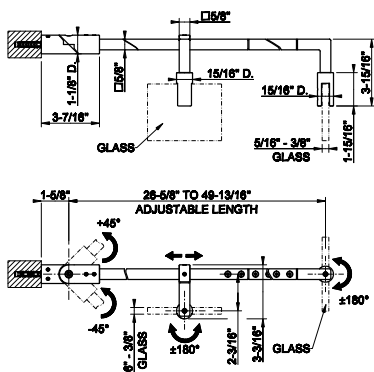

67575

T-shaped stabilization arm for frameless shower enclosure.
Customizable length. RIGATO

- For 5/16" to 3/8" (8-10mm) glass
- 26-5/8" - 49-13/16"L x 3-15/16"H
- Positionable side arm 3-1/8"L
- Adjustable wall bracket 45° left/right of center

031 Chrome	739	726 Warm Bronze Br. PVD	1.169
149 Finox Brushed Nickel	998	710 Brass PVD	1.094
187 Aged Bronze	1.169	727 Brass Brushed PVD	1.169
713 Antique Brass	1.169	246 Gold PVD	1.242
030 Copper PVD	1.094	147 Chrome Brushed	998
706 Black Metal PVD	1.094	720 Nickel PVD	1.094
708 Copper Brushed PVD	1.169	716 Gold Brushed PVD	1.242
707 Black Metal Br. PVD	1.169	299 Matte Black	998
735 Warm Bronze PVD	1.094	845 Dark Bronze	1.169