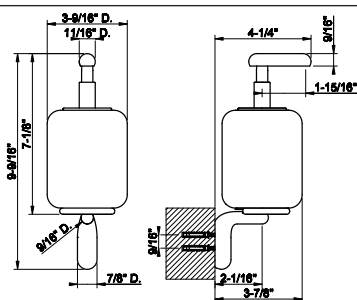

38034
Standing tumbler holder, white

38014

Wall-mounted liquid soap dispenser - black

031	Chrome	672	099	Black XL	908
123	Copper GHRC	807			
124	Black Metal GHRC	807			
125	Copper Brushed GHRC	874			
126	Black Metal Br. GHRC	874			
079	White CN	908