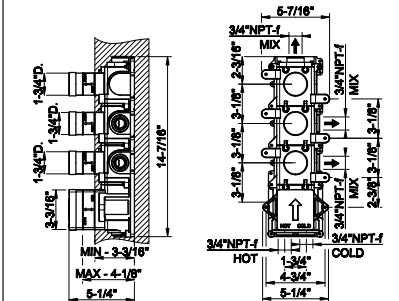

39695+58206