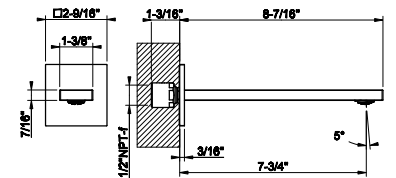

031 Chrome	678	735 Warm Bronze PVD	1.004
149 Finox Brushed Nickel	917	726 Warm Bronze Br. PVD	1.074
187 Aged Bronze	1.074	710 Brass PVD	1.004
713 Antique Brass	1.074	727 Brass Brushed PVD	1.074
030 Copper PVD	1.004	720 Nickel PVD	1.004
706 Black Metal PVD	1.004	299 Matte Black	917
708 Copper Brushed PVD	1.074	845 Dark Bronze	1.074
707 Black Metal Br. PVD	1.074