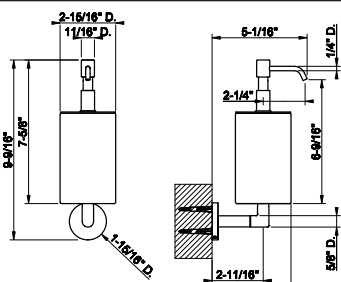

63714

Wall-mounted liquid soap dispenser - black

031 Chrome	728	707 Black Metal Br. PVD	1.150
149 Finox Brushed Nickel	984	735 Warm Bronze PVD	1.076
187 Aged Bronze	1.150	726 Warm Bronze Br. PVD	1.150
713 Antique Brass	1.150	710 Brass PVD	1.076
030 Copper PVD	1.076	727 Brass Brushed PVD	1.150
706 Black Metal PVD	1.076	720 Nickel PVD	1.076
708 Copper Brushed PVD	1.150	299 Matte Black	984