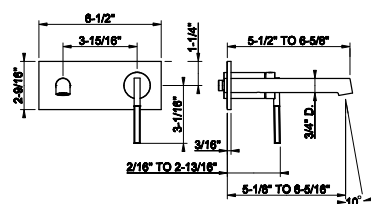

63588

TRIMS PARTS ONLY wall-mounted washbasin mixer trim, without waste

- Single backplate
- Spout projection 5-1/8" - 6-5/16"
- Drain not included - See DRAINS section
- Requires in-wall rough valve 63397
- Max flow rate 1.2 GPM
- ADA Compliant

031 Chrome	862	707 Black Metal Br. PVD	1.360
149 Finox Brushed Nickel	1.164	735 Warm Bronze PVD	1.276
187 Aged Bronze	1.360	726 Warm Bronze Br. PVD	1.360
713 Antique Brass	1.360	710 Brass PVD	1.276
030 Copper PVD	1.276	727 Brass Brushed PVD	1.360
706 Black Metal PVD	1.276	720 Nickel PVD	1.276
708 Copper Brushed PVD	1.360	299 Matte Black	1.164