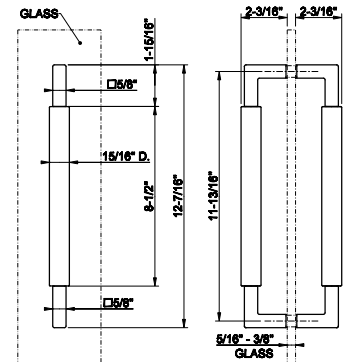

031 Chrome	957 726	Warm Bronze Br. PVD	1.512
149 Finox Brushed Nickel	1.293 710	Brass PVD	1.417
187 Aged Bronze	1.512 727	Brass Brushed PVD	1.512
713 Antique Brass	1.512 246	Gold PVD	1.608
030 Copper PVD	1.417 147	Chrome Brushed	1.293
706 Black Metal PVD	1.417 720	Nickel PVD	1.417
708 Copper Brushed PVD	1.512 716	Gold Brushed PVD	1.608
707 Black Metal Br. PVD	1.512 299	Matte Black	1.293
735 Warm Bronze PVD	1.417 845	Dark Bronze	1.512

67635

18" Double handle. Vertical/horizontal installation. DIAMANTATO

- For 5/16" to 3/8" (8-10mm) glass
- 18-3/8"L x 2-3/16"D each
- 17-11/16" center-to-center
- For back-to-back installation