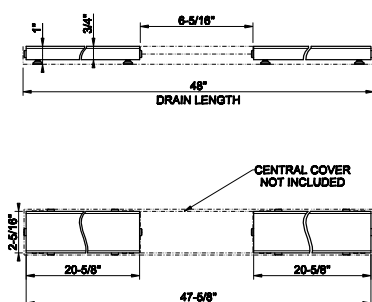

67062

TRIM PARTS ONLY 48" linear drain insert to be combined with cover art. 67066, 67566, or 67666 purchased separately

- Compatible with INFINITY DRAIN FCB 65, FF 65, FCS 65 series linear drain channel (to be purchased separately)
- FCB 6548 SS: For use with Traditional Waterproofing: PVC, Vinyl, Lead, Hot Mop, Copper or Fiberglass
- FC 6548 SS: For use with Liquid/Fabric Waterproofing
- FCS 6548: For use with Schluter®-Kerdi Waterproofing
- 48"L x 2-5/16"W x 1"H