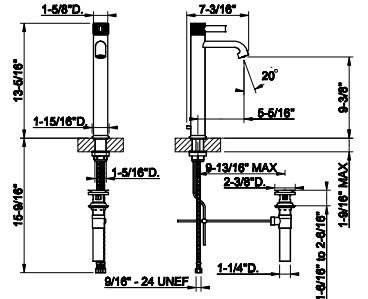

031 Chrome	1.218	735 Warm Bronze PVD	1.803
149 Finox Brushed Nickel	1.644	726 Warm Bronze Br. PVD	1.925
187 Aged Bronze	1.925	710 Brass PVD	1.803
713 Antique Brass	1.925	727 Brass Brushed PVD	1.925
030 Copper PVD	1.803	246 Gold PVD	2.046
706 Black Metal PVD	1.803	720 Nickel PVD	1.803
708 Copper Brushed PVD	1.925	299 Matte Black	1.644
707 Black Metal Br. PVD	1.925	845 Dark Bronze	1.925

58004

Tall single lever washbasin mixer without pop-up assembly

- Spout projection 5-5/16"
- Height 13-5/16"
- Drain not included - See DRAINS section
- Max flow rate 1.2 GPM
- ADA compliant