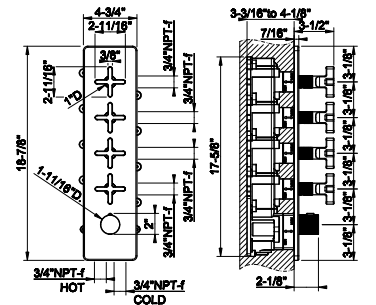

39699+58228