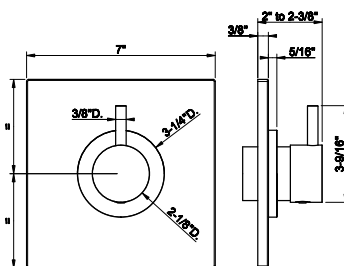

09272+29673