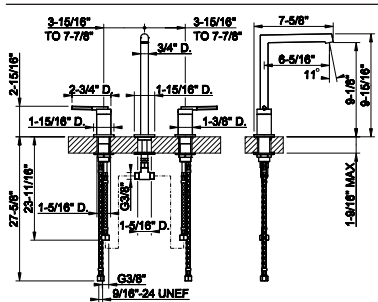

63553

Widespread washbasin mixer without pop-up assembly

- Spout projection 5-11/16"
- Height 9-15/16"
- Drain not included - See DRAINS section
- Max flow rate 1.2 GPM
- ADA compliant