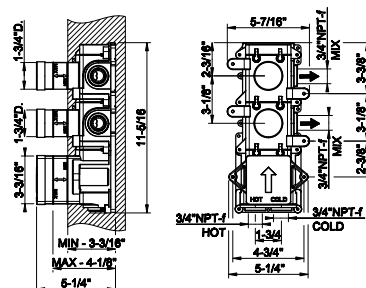

39693+39644

39693

In-wall thermostatic rough valve with 2 volume controls

- High capacity
- 3/4" connections
- Vertical/Horizontal application
- Anti-scalding

031 Chrome	1.654