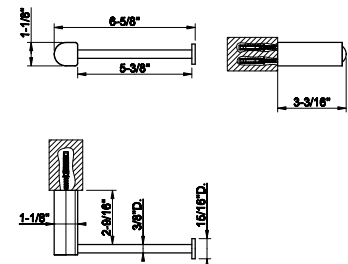

59455

Wall-mounted tissue holder either vertical or horizontal

031 Chrome	197	726 Warm Bronze Br. PVD	312
149 Finox Brushed Nickel	267	710 Brass PVD	293
030 Copper PVD	293	727 Brass Brushed PVD	312
706 Black Metal PVD	293	720 Nickel PVD	293
708 Copper Brushed PVD	312	279 Matte White	267
707 Black Metal Br. PVD	312	299 Matte Black	267
735 Warm Bronze PVD	293		