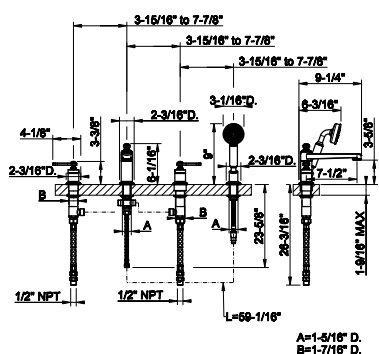

65045

Four-hole roman tub set

- Diverter
- Spout - Projection 7-1/2"
- Handshower
- 59" flex hose
- Handshower max flow rate 1.75 GPM
- Spout: mixed flow rate 12 GPM at 60 PSI