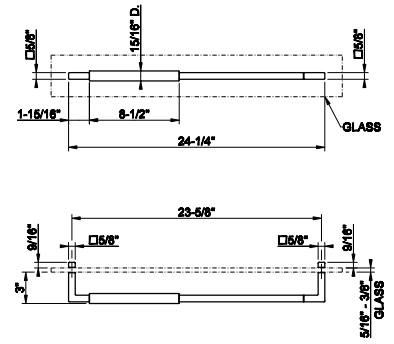

**SHOWER G SHOWER
ACCESSORIES**

67645

- 24" towel rail. DIAMANTATO
- For 5/16" to 3/8" (8-10mm) glass
 - 24-1/4"L x 3"D
 - 23-5/8" center-to-center
 - For horizontal installation

031 Chrome	739 726	Warm Bronze Br. PVD	1.169
149 Finox Brushed Nickel	998 710	Brass PVD	1.094
187 Aged Bronze	1.169 727	Brass Brushed PVD	1.169
713 Antique Brass	1.169 246	Gold PVD	1.242
030 Copper PVD	1.094 147	Chrome Brushed	998
706 Black Metal PVD	1.094 720	Nickel PVD	1.094
708 Copper Brushed PVD	1.169 716	Gold Brushed PVD	1.242
707 Black Metal Br. PVD	1.169 299	Matte Black	998
735 Warm Bronze PVD	1.094 845	Dark Bronze	1.169