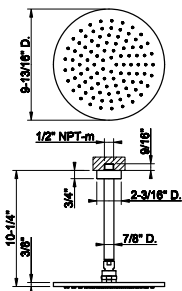

031 Chrome	840	707 Black Metal Br. PVD	1.328
149 Finox Brushed Nickel	1.135	735 Warm Bronze PVD	1.244
187 Aged Bronze	1.328	726 Warm Bronze Br. PVD	1.328
713 Antique Brass	1.328	710 Brass PVD	1.244
030 Copper PVD	1.244	727 Brass Brushed PVD	1.328
706 Black Metal PVD	1.244	720 Nickel PVD	1.244
708 Copper Brushed PVD	1.328	299 Matte Black	1.135

63350

Ceiling-mounted, shower head with arm, custom length

- 1/2" connections
- Projection from ceiling MIN 3-3/8" MAX 73-1/4"
- Max flow rate 1.75 GPM