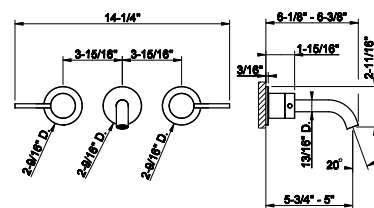

54192

TRIM PARTS ONLY Wall-mounted washbasin mixer trim
• Spout projection 5-3/4" - 5"
• Drain not included - See DRAINS section
• Requires in-wall rough valve 48089
• Max flow rate 1.2 GPM
• ADA compliant
• Handle kit

239 Steel Brushed	1.438
708 Copper Brushed PVD	2.128
707 Black Metal Br. PVD	2.128
726 Warm Bronze Br. PVD	2.128
727 Brass Brushed PVD	2.128
299 Matte Black	1.942