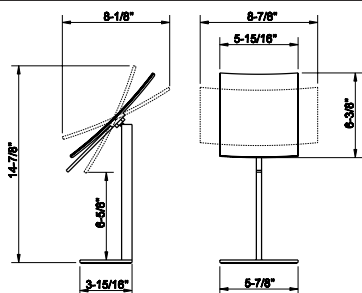

20988

adjustable magnifying (2x) mirror

031 Chrome	832	707 Black Metal Br. PVD	1.315
149 Finox Brushed Nickel	1.124	735 Warm Bronze PVD	1.232
187 Aged Bronze	1.315	726 Warm Bronze Br. PVD	1.315
713 Antique Brass	1.315	710 Brass PVD	1.232
030 Copper PVD	1.232	727 Brass Brushed PVD	1.315
706 Black Metal PVD	1.232	720 Nickel PVD	1.232
708 Copper Brushed PVD	1.315	099 Black XL	1.124