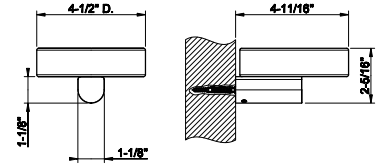

031 Chrome	386	726 Warm Bronze Br. PVD	609
149 Finox Brushed Nickel	520	710 Brass PVD	571
030 Copper PVD	571	727 Brass Brushed PVD	609
706 Black Metal PVD	571	720 Nickel PVD	571
708 Copper Brushed PVD	609	279 Matte White	520
707 Black Metal Br. PVD	609	299 Matte Black	520
735 Warm Bronze PVD	571