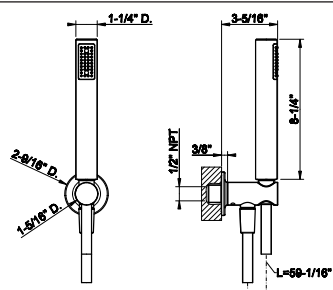

58142

Handshower and adjustable sliding rail set

- Adjustable bar
- Adjustable hook
- 59" Flex hose
- Wall elbow
- Max flow rate 1.75 GPM

031 Chrome	1.840	735 Warm Bronze PVD	2.725
149 Finox Brushed Nickel	2.486	726 Warm Bronze Br. PVD	2.909
187 Aged Bronze	2.909	710 Brass PVD	2.725
713 Antique Brass	2.909	727 Brass Brushed PVD	2.909
030 Copper PVD	2.725	246 Gold PVD	3.092
706 Black Metal PVD	2.725	720 Nickel PVD	2.725
708 Copper Brushed PVD	2.909	299 Matte Black	2.486
707 Black Metal Br. PVD	2.909	845 Dark Bronze	2.909

58144

Handshower sliding rail only

- Adjustable bar
- Adjustable hook
- Requires handshower 14372, flex hose 01637 and wall elbow 58169

031 Chrome	1.346	735 Warm Bronze PVD	1.991
149 Finox Brushed Nickel	1.816	726 Warm Bronze Br. PVD	2.126
187 Aged Bronze	2.126	710 Brass PVD	1.991
713 Antique Brass	2.126	727 Brass Brushed PVD	2.126
030 Copper PVD	1.991	246 Gold PVD	2.260
706 Black Metal PVD	1.991	720 Nickel PVD	1.991
708 Copper Brushed PVD	2.126	299 Matte Black	1.816
707 Black Metal Br. PVD	2.126	845 Dark Bronze	2.126

58123

Handshower set

- Fixed hook.
- Wall elbow
- 59" flex hose
- Max flow rate 1.75 GPM

031 Chrome	873	735 Warm Bronze PVD	1.292
149 Finox Brushed Nickel	1.178	726 Warm Bronze Br. PVD	1.378
187 Aged Bronze	1.378	710 Brass PVD	1.292
713 Antique Brass	1.378	727 Brass Brushed PVD	1.378
030 Copper PVD	1.292	246 Gold PVD	1.467
706 Black Metal PVD	1.292	720 Nickel PVD	1.292
708 Copper Brushed PVD	1.378	299 Matte Black	1.178
707 Black Metal Br. PVD	1.378	845 Dark Bronze	1.378