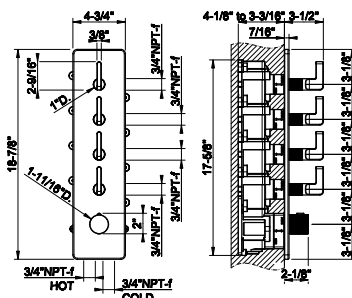

58208

TRIM PARTS ONLY External parts for thermostatic with 4 volume controls

- Single backplate
- High capacity
- 3/4" connections
- Vertical/Horizontal application
- Anti-scalding
- Requires in-wall rough valve 39699