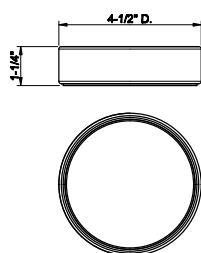

59525
Standing soap holder, white

031	Chrome	276