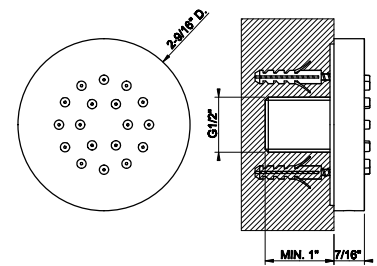

32971

Round body spray

- 1/2" connections
- Max flow rate 1 GPM at 60 PSI

031 Chrome	480	726 Warm Bronze Br. PVD	759
149 Finox Brushed Nickel	648	710 Brass PVD	730
187 Aged Bronze	759	727 Brass Brushed PVD	759
713 Antique Brass	759	246 Gold PVD	807
030 Copper PVD	711	147 Chrome Brushed	666
706 Black Metal PVD	711	720 Nickel PVD	711
708 Copper Brushed PVD	759	279 Matte White	648
707 Black Metal Br. PVD	759	299 Matte Black	648
735 Warm Bronze PVD	730