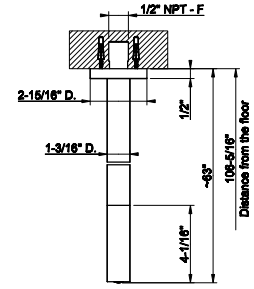

63399

1. Ceiling-mounted washbasin spout only
2. Spout length 63"
   - Drain not included - See DRAINS section
   - Requires mixer control
   - Maxflow rate 1.2 gpm

031 Chrome	1.545	706 Black Metal PVD	2.287
278 Glossy Coral	2.318	708 Copper Brushed PVD	2.440
273 Matte Greige	1.981	707 Black Metal Br. PVD	2.440
275 Matte Cipria	1.981	735 Warm Bronze PVD	2.287
276 Matte Agave	1.981	726 Warm Bronze Br. PVD	2.440
277 Glossy Odra	2.318	710 Brass PVD	2.287
149 Finox Brushed Nickel	2.086	727 Brass Brushed PVD	2.440
187 Aged Bronze	2.440	720 Nickel PVD	2.287
713 Antique Brass	2.440	299 Matte Black	2.086
030 Copper PVD	2.287	845 Dark Bronze	2.318

63499

1. Ceiling-mounted washbasin spout only
2. Custom length: Minimum 5-15/16" - Maximum 74-13/16"
   - Drain not included - See DRAINS section
   - Requires mixer control
   - Max flow rate 1.2 gpm