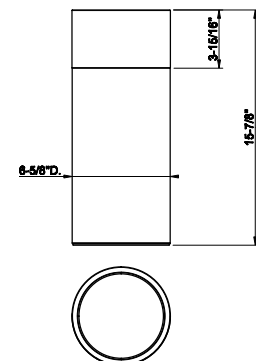

68423

Vase CESELLO 6-5/8" diameter, 15-7/8"H

707	Black Metal Br. PVD	6.999
726	Warm Bronze Br. PVD	6.999