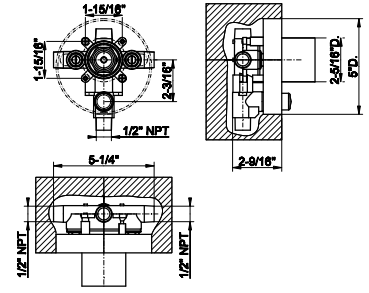

09274+29674

29674

TRIM PARTS ONLY External parts for pressure balance with 2-way diverter
• Single backplate
• 1/2" connections
• Requires in-wall rough valve 09274

031 Chrome	608
149 Finox Brushed Nickel	820
299 Matte Black	820