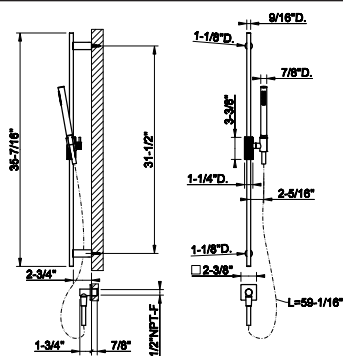

73541

Handshower and adjustable sliding rail set. RIGATO

- Adjustable bar
- Adjustable hook
- 59-1/16" hose length
- Wall elbow
- Max flow rate 1.75 GPM

031 Chrome	1.639	735 Warm Bronze PVD	2.428
149 Finox Brushed Nickel	2.215	726 Warm Bronze Br. PVD	2.591
187 Aged Bronze	2.591	710 Brass PVD	2.428
713 Antique Brass	2.591	727 Brass Brushed PVD	2.591
030 Copper PVD	2.428	720 Nickel PVD	2.428
706 Black Metal PVD	2.428	299 Matte Black	2.215
708 Copper Brushed PVD	2.591	845 Dark Bronze	2.591
707 Black Metal Br. PVD	2.591		