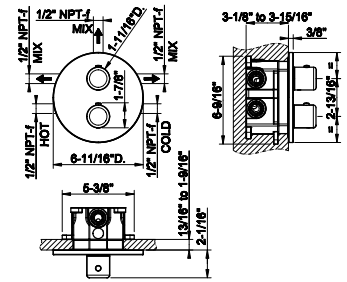

33846

TRIM PARTS ONLY External parts for 3-way diverter thermostatic and volume control

- Single backplate
- Single backplate
- 1/2" connections
- Vertical application
- Anti-scalding
- Requires in-wall rough valve 09279

031 Chrome	1.144	299 Matte Black	1.476
123 Copper GHRC	1.312		
124 Black Metal GHRC	1.312		
125 Copper Brushed GHRC	1.420		
126 Black Metal Br. GHRC	1.420		
279 Matte White	1.476