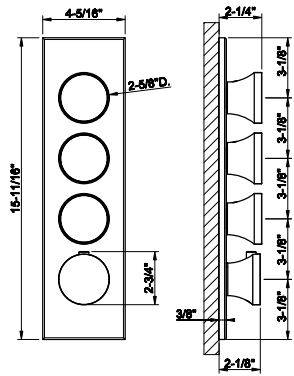

66204

TRIM PARTS ONLY External parts for thermostatic with 3 volume controls

- Single backplate
- High capacity
- 3/4" connections
- Vertical/Horizontal application
- Anti-scalding
- Requires in-wall rough valve 39695

031 Chrome	2.458	727 Brass Brushed PVD	3.884
149 Finox Brushed Nickel	3.319	720 Nickel PVD	3.638
706 Black Metal PVD	3.638	299 Matte Black	3.319
708 Copper Brushed PVD	3.884	845 Dark Bronze	3.884
707 Black Metal Br. PVD	3.884		
726 Warm Bronze Br. PVD	3.884