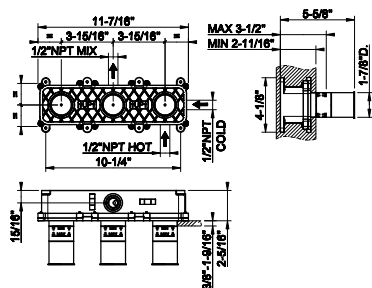

54139+70038

54139+70338

54139+70138

54139

Wall-mounted bath mixer control rough valve

- 1/2" connections
- Non positive shut off

239 Steel Brushed	945
--------------------------	-----

70138