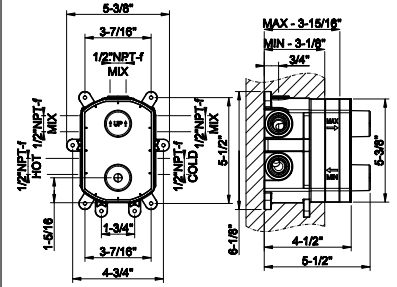

09279+58236