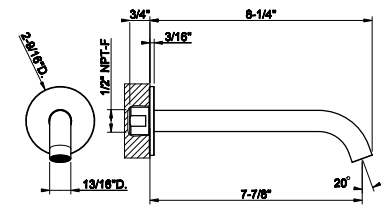

54110

Long wall-mounted spout basin

239	Steel Brushed	442
708	Copper Brushed PVD	652
707	Black Metal Br. PVD	652
726	Warm Bronze Br. PVD	652
727	Brass Brushed PVD	652
299	Matte Black	594

54099

Ceiling-mounted washbasin spout only

- Spout length 63"
- Drain not included - See DRAINS section
- Requires mixer control 54109 + 53112 or 54005
- Max flow rate 1.2 GPM

239	Steel Brushed	1.927
708	Copper Brushed PVD	2.852
707	Black Metal Br. PVD	2.852
726	Warm Bronze Br. PVD	2.852
727	Brass Brushed PVD	2.852
299	Matte Black	2.602