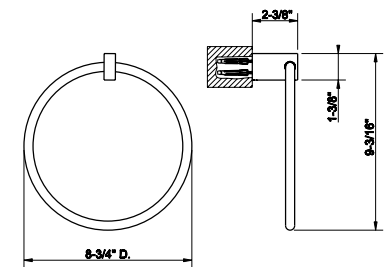

20909

Towel ring

031 Chrome	449707	Black Metal Br. PVD	710
149 Finox Brushed Nickel	607735	Warm Bronze PVD	665
187 Aged Bronze	710726	Warm Bronze Br. PVD	710
713 Antique Brass	710710	Brass PVD	665
030 Copper PVD	665727	Brass Brushed PVD	710
706 Black Metal PVD	665720	Nickel PVD	665
708 Copper Brushed PVD	710099	Black XL	607