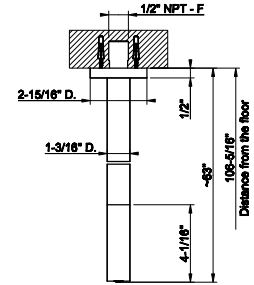

031 Chrome	1.545	706 Black Metal PVD	2.287
278 Glossy Coral	2.318	708 Copper Brushed PVD	2.440
273 Matte Greige	1.981	707 Black Metal Br. PVD	2.440
275 Matte Cipria	1.981	735 Warm Bronze PVD	2.287
276 Matte Agave	1.981	726 Warm Bronze Br. PVD	2.440
277 Glossy Odra	2.318	710 Brass PVD	2.287
149 Finox Brushed Nickel	2.086	727 Brass Brushed PVD	2.440
187 Aged Bronze	2.440	720 Nickel PVD	2.287
713 Antique Brass	2.440	299 Matte Black	2.086
030 Copper PVD	2.287	845 Dark Bronze	2.318