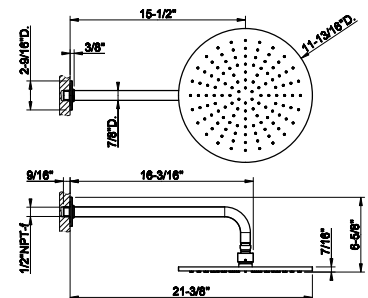

58248

Wall-mounted adjustable shower head with arm.

- 1/2" connections.
- Projection from wall to center 15-1/2"
- Total projection 21-3/8"
- Max flow rate 1.75 GPM

031 Chrome	2.485	735 Warm Bronze PVD	3.677
149 Finox Brushed Nickel	3.354	726 Warm Bronze Br. PVD	3.926
187 Aged Bronze	3.926	710 Brass PVD	3.677
713 Antique Brass	3.926	727 Brass Brushed PVD	3.926
030 Copper PVD	3.677	246 Gold PVD	4.174
706 Black Metal PVD	3.677	720 Nickel PVD	3.677
708 Copper Brushed PVD	3.926	299 Matte Black	3.354
707 Black Metal Br. PVD	3.926	845 Dark Bronze	3.926