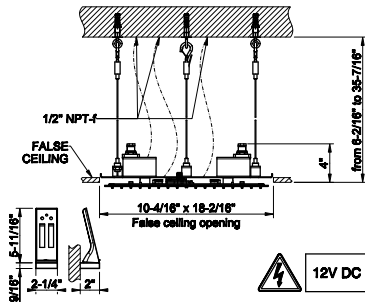

57831+57882

57831

Multifunction system for ceiling installation

- 12" x 19-7/8"
- RAINFALL/WATERFALL/MIST functions and chromotherapy effect
- 1/2" connections
- Max Flow rate 1.75 GPM with RIR5404 reducer for single exit (to be purchased separately)
- Electronic parts included with remote watertight control and hook
- 12V power supply RIR5402 required, not included to be purchased separately
- To be complemented by cover 57882

238 Mirror Steel 6.094

57882

Cover with lighting system for 12" x 19-7/8" multifunction system.

238 Mirror Steel	2.638	735 Warm Bronze PVD	3.906
239 Steel Brushed	2.638	726 Warm Bronze Br. PVD	4.169
187 Aged Bronze	4.169	710 Brass PVD	3.906
713 Antique Brass	4.169	727 Brass Brushed PVD	4.169
030 Copper PVD	3.906	246 Gold PVD	4.433
706 Black Metal PVD	3.906	720 Nickel PVD	3.906
708 Copper Brushed PVD	4.169	299 Matte Black	3.563
707 Black Metal Br. PVD	4.169