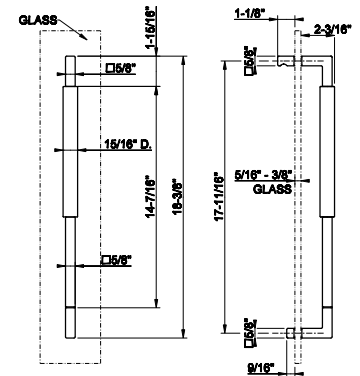

031 Chrome	697	726 Warm Bronze Br. PVD	1,100
149 Finox Brushed Nickel	941	710 Brass PVD	1,031
187 Aged Bronze	1,100	727 Brass Brushed PVD	1,100
713 Antique Brass	1,100	246 Gold PVD	1,170
030 Copper PVD	1,031	147 Chrome Brushed	941
706 Black Metal PVD	1,031	720 Nickel PVD	1,031
708 Copper Brushed PVD	1,100	716 Gold Brushed PVD	1,170
707 Black Metal Br. PVD	1,100	299 Matte Black	941
735 Warm Bronze PVD	1,031	845 Dark Bronze	1,100