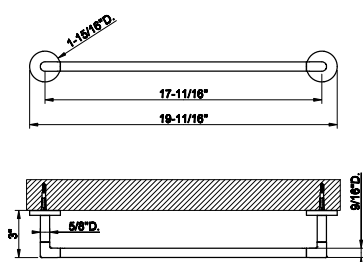

63800
Wall-mounted 18" towel bar

031 Chrome	560	707 Black Metal Br. PVD	886
149 Finox Brushed Nickel	755	735 Warm Bronze PVD	829
187 Aged Bronze	886	726 Warm Bronze Br. PVD	886
713 Antique Brass	886	710 Brass PVD	829
030 Copper PVD	829	727 Brass Brushed PVD	886
706 Black Metal PVD	829	720 Nickel PVD	829
708 Copper Brushed PVD	886	299 Matte Black	755