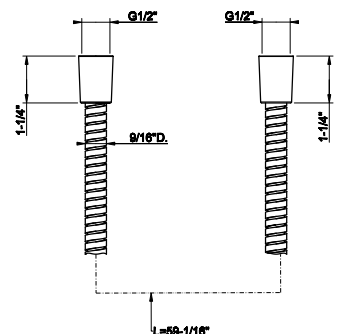

031	Chrome	166	735	Warm Bronze PVD	264
149	Finox Brushed Nickel	225	726	Warm Bronze Br. PVD	278
187	Aged Bronze	278	710	Brass PVD	264
713	Antique Brass	278	727	Brass Brushed PVD	278
030	Copper PVD	264	246	Gold PVD	296
706	Black Metal PVD	264	720	Nickel PVD	264
708	Copper Brushed PVD	278	299	Matte Black	225
707	Black Metal Br. PVD	278	845	Dark Bronze	269