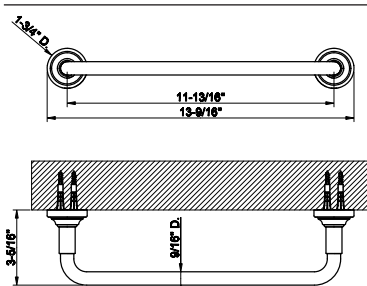

65497
Wall-mounted 12" towel bar

031 Chrome	730 707	Black Metal Br. PVD	1.152
149 Finox Brushed Nickel	984 735	Warm Bronze PVD	1.078
187 Aged Bronze	1.152 726	Warm Bronze Br. PVD	1.152
713 Antique Brass	1.152 710	Brass PVD	1.078
030 Copper PVD	1.078 727	Brass Brushed PVD	1.152
706 Black Metal PVD	1.078 720	Nickel PVD	1.078
708 Copper Brushed PVD	1.152 299	Matte Black	984