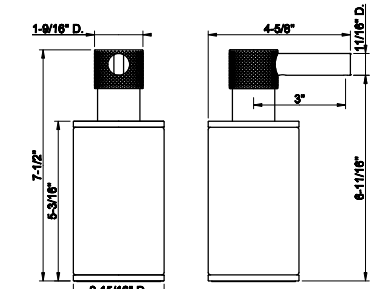

58538

Standing soap dispenser holder, black

031 Chrome	929	735 Warm Bronze PVD	1.374
149 Finox Brushed Nickel	1.254	726 Warm Bronze Br. PVD	1.467
187 Aged Bronze	1.467	710 Brass PVD	1.374
713 Antique Brass	1.467	727 Brass Brushed PVD	1.467
030 Copper PVD	1.374	246 Gold PVD	1.559
706 Black Metal PVD	1.374	720 Nickel PVD	1.374
708 Copper Brushed PVD	1.467	299 Matte Black	1.254
707 Black Metal Br. PVD	1.467	845 Dark Bronze	1.467