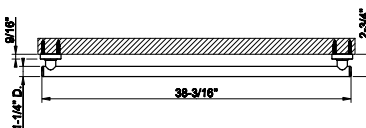

58432

Safety grip-handle for bathtub and shower enclosure
• 36" length