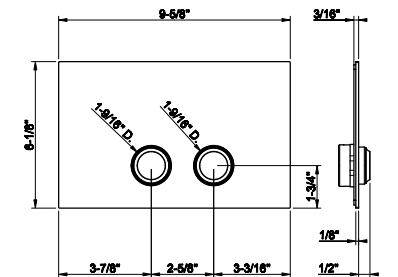

031	Chrome	1.382	707	Black Metal Br. PVD	2.182
149	Finox Brushed Nickel	1.865	735	Warm Bronze PVD	2.045
187	Aged Bronze	2.182	726	Warm Bronze Br. PVD	2.182
713	Antique Brass	2.182	710	Brass PVD	2.045
030	Copper PVD	2.045	727	Brass Brushed PVD	2.182
706	Black Metal PVD	2.045	720	Nickel PVD	2.045
708	Copper Brushed PVD	2.182	299	Matte Black	1.865