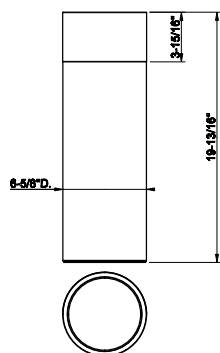

707	Black Metal Br. PVD	6.510
726	Warm Bronze Br. PVD	6.510

68623

Vase DIAMANTATO 6-5/8" diameter, 15-7/8" H

707	Black Metal Br. PVD	6.999
726	Warm Bronze Br. PVD	6.999

68625
Vase DIAMANTATO 6-5/8" diameter, 19-13/16"H