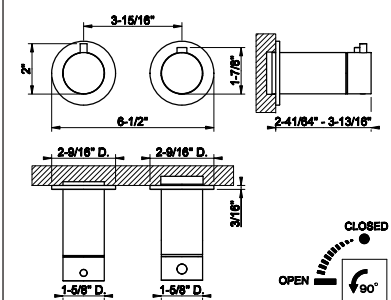

54169+54232

54232

TRIM PARTS ONLY External parts for thermostatic with single volume control

- Separate backplates
- 1/2" connections
- Anti-scalding
- Requires in-wall rough valve 54169

239 Steel Brushed	1.409
708 Copper Brushed PVD	2.085
707 Black Metal Br. PVD	2.085
726 Warm Bronze Br. PVD	2.085
727 Brass Brushed PVD	2.085
299 Matte Black	1.903