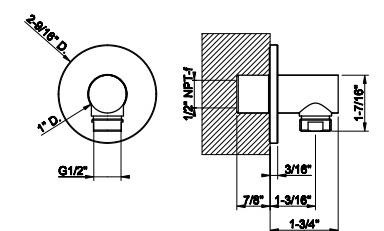

63469

Wall-elbow with backplate

- 1/2" connection

031 Chrome	259	735 Warm Bronze PVD	385
149 Finox Brushed Nickel	351	726 Warm Bronze Br. PVD	410
187 Aged Bronze	410	710 Brass PVD	385
713 Antique Brass	410	727 Brass Brushed PVD	410
030 Copper PVD	385	720 Nickel PVD	385
706 Black Metal PVD	385	299 Matte Black	351
708 Copper Brushed PVD	410	845 Dark Bronze	410
707 Black Metal Br. PVD	410