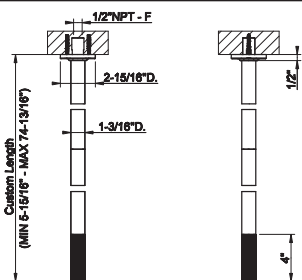

58299

Ceiling-mounted washbasin spout only

- Spout length (MIN 5-15/16" - MAX 74-13/16")
- Drain not included - See DRAINS section
- Requires mixer control 58200, 58018, 58019 + 44679 or 58109 + 54055
- Max flow rate 1.2 GPM