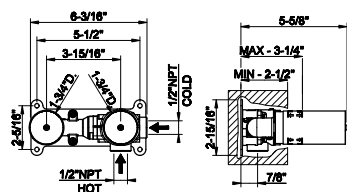

54197+54190