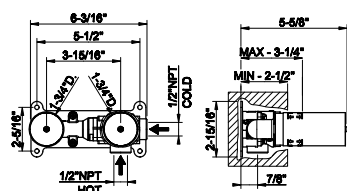

54197+54088