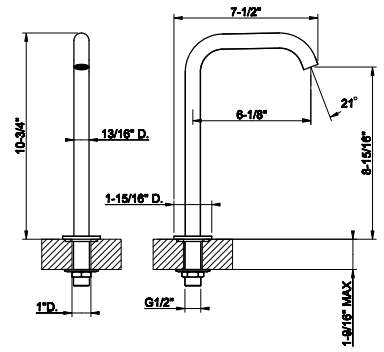

54093

High basin spout

239	Steel Brushed	594
708	Copper Brushed PVD	880
707	Black Metal Br. PVD	880
726	Warm Bronze Br. PVD	880
727	Brass Brushed PVD	880
299	Matte Black	802

54010

Medium wall-mounted spout basin