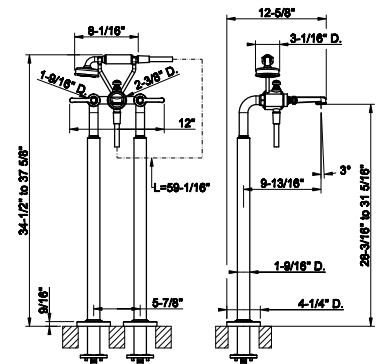

65113

Wall-mounted widespread bath group

- Tub filler spout
- Spout projection 8-11/16"
- Diverter
- Handshower with 59" flexible hose with fixed hook and 1.75 GPM
- 1/2" connections

031 Chrome	3.171	707 Black Metal Br. PVD	5.008
149 Finox Brushed Nickel	4.279	735 Warm Bronze PVD	4.691
187 Aged Bronze	5.008	726 Warm Bronze Br. PVD	5.008
713 Antique Brass	5.008	710 Brass PVD	4.691
030 Copper PVD	4.691	727 Brass Brushed PVD	5.008
706 Black Metal PVD	4.691	720 Nickel PVD	4.691
708 Copper Brushed PVD	5.008	299 Matte Black	4.279

65115

Deck-mounted widespread bath group

- Tub filler spout
- Spout projection 9-13/16"
- Diverter
- Handshower with 59" flexible hose with fixed hook and 1.75 GPM
- 1/2" connections

031 Chrome	4.199	707 Black Metal Br. PVD	6.632
149 Finox Brushed Nickel	5.667	735 Warm Bronze PVD	6.211
187 Aged Bronze	6.632	726 Warm Bronze Br. PVD	6.632
713 Antique Brass	6.632	710 Brass PVD	6.211
030 Copper PVD	6.211	727 Brass Brushed PVD	6.632
706 Black Metal PVD	6.211	720 Nickel PVD	6.211
708 Copper Brushed PVD	6.632	299 Matte Black	5.667

65099

Floor-mounted tub filler in-floor rough valve

031 Chrome	1.378

65099+65128

65128

TRIM PARTS ONLY Floor-mounted tub filler

- Handshower
- 59" flex hose
- Diverter
- Spout projection 9-13/16"
- Requires in-floor roughvalve 65099
- Handshower max flow rate 1.75 GPM
- Spout mixed flow rate 6 GPM at 60 PSI

031 Chrome	6.356	707 Black Metal Br. PVD	10.040
149 Finox Brushed Nickel	8.579	735 Warm Bronze PVD	9.406
187 Aged Bronze	10.040	726 Warm Bronze Br. PVD	10.040
713 Antique Brass	10.040	710 Brass PVD	9.406
030 Copper PVD	9.406	727 Brass Brushed PVD	10.040
706 Black Metal PVD	9.406	720 Nickel PVD	9.406
708 Copper Brushed PVD	10.040	299 Matte Black	8.579