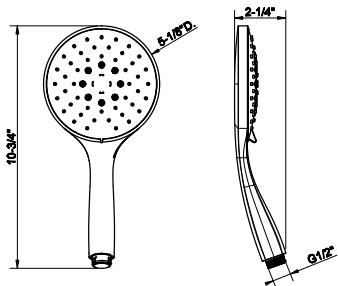

14376

Handshower with white insert

- 3-pattern spray
- Max flow rate 1.75 GPM

031 Chrome	339	726 Warm Bronze Br. PVD	570
149 Finox Brushed Nickel	458	710 Brass PVD	535
187 Aged Bronze	570	727 Brass Brushed PVD	570
713 Antique Brass	570	246 Gold PVD	592
030 Copper PVD	535	147 Chrome Brushed	458
706 Black Metal PVD	535	720 Nickel PVD	536
708 Copper Brushed PVD	570	279 Matte White	458
707 Black Metal Br. PVD	570	299 Matte Black	458
735 Warm Bronze PVD	535	845 Dark Bronze	570