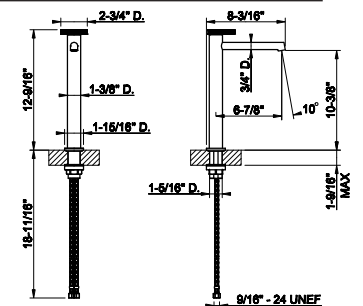

031 Chrome	988	707 Black Metal Br. PVD	1.563
149 Finox Brushed Nickel	1.334	735 Warm Bronze PVD	1.463
187 Aged Bronze	1.563	726 Warm Bronze Br. PVD	1.563
713 Antique Brass	1.563	710 Brass PVD	1.463
030 Copper PVD	1.463	727 Brass Brushed PVD	1.563
706 Black Metal PVD	1.463	720 Nickel PVD	1.463
708 Copper Brushed PVD	1.563	299 Matte Black	1.334