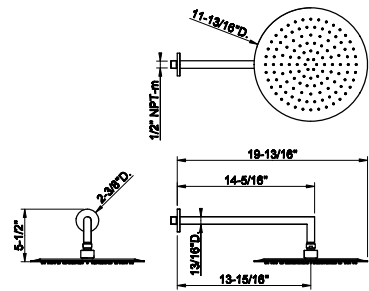

39349

Wall-mounted adjustable shower head with arm
• 1/2" connections
• Projection from wall to center 13-15/16"
• Total projection 19-13/16"
• Diameter 11-13/16"
• Max flow rate 1.75 GPM

238 Mirror Steel	1.578
239 Steel Brushed	1.578