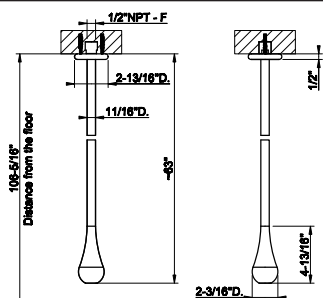

35299

Ceiling-mounted washbasin spout only

- Spout length 63"
- Drain not included - See DRAINS section
- Requires mixer control 35300 or 33744+35344
- Max flow rate 1.2 GPM

031	Chrome	1.916	299	Matte Black	2.587
123	Copper GHRC	2.299			
124	Black Metal GHRC	2.299			
125	Copper Brushed GHRC	2.492			
126	Black Metal Br. GHRC	2.492			
279	Matte White	2.587