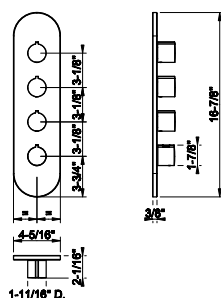

39754

TRIM PARTS ONLY External parts for thermostatic with 3 volume controls

- Single backplate
- High Capacity
- 3/4" connections
- Vertical/horizontal application
- Anti-scalding
- Requires in-wall rough valve 39695