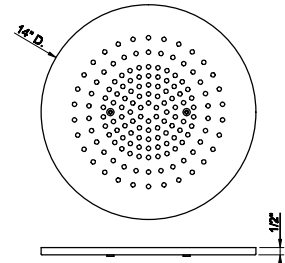

57603

Surface mounted shower system

- Ø14"
- RAINFALL function and chromotherapy effect
- 1/2" connections
- Max Flow rate 1.75 GPM with RIR5404 reducer (to be purchased separately)
- Electronic parts included with remote watertight control and hook
- 12V power supply RIR5402 required, not included to be purchased separately
- Ceiling installation, with white frame
- To be complemented by cover 57018

279 Matte White	6.124

57018

Cover for Ø14" shower system

238 Mirror Steel	1.224	735 Warm Bronze PVD	3.031
239 Steel Brushed	1.224	726 Warm Bronze Br. PVD	3.236
187 Aged Bronze	3.236	710 Brass PVD	3.031
713 Antique Brass	3.236	727 Brass Brushed PVD	3.236
030 Copper PVD	3.031	246 Gold PVD	3.442
706 Black Metal PVD	3.031	720 Nickel PVD	3.031
708 Copper Brushed PVD	3.236	299 Matte Black	1.652
707 Black Metal Br. PVD	3.236