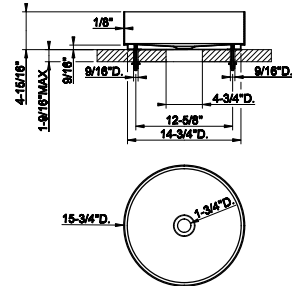

54601

Counter washbasin In stainless steel, without overflow waste. Without basin waste. It can be combined with waste 54597.

239 Steel Brushed	2.129
708 Copper Brushed PVD	6.074
707 Black Metal Br. PVD	6.074
726 Warm Bronze Br. PVD	6.074
727 Brass Brushed PVD	6.074
299 Matte Black	3.853