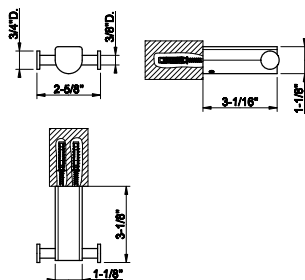

59522

Wall-mounted double garment hook

031 Chrome	192	726 Warm Bronze Br. PVD	304
149 Finox Brushed Nickel	259	710 Brass PVD	285
030 Copper PVD	285	727 Brass Brushed PVD	304
706 Black Metal PVD	285	720 Nickel PVD	285
708 Copper Brushed PVD	304	279 Matte White	259
707 Black Metal Br. PVD	304	299 Matte Black	259
735 Warm Bronze PVD	285