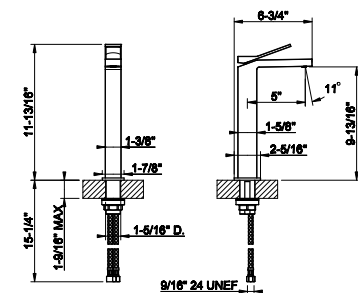

53006

Tall single lever washbasin mixer without pop-up assembly

- Spout projection 5"
- Height 11-13/16"
- Drain not included - See DRAINS section
- Max flow rate 1.2 GPM
- ADA compliant

031 Chrome	1.132	720 Nickel PVD	1.675
149 Finox Brushed Nickel	1.528	299 Matte Black	1.528
030 Copper PVD	1.675		
706 Black Metal PVD	1.675		
708 Copper Brushed PVD	1.789		
707 Black Metal Br. PVD	1.789