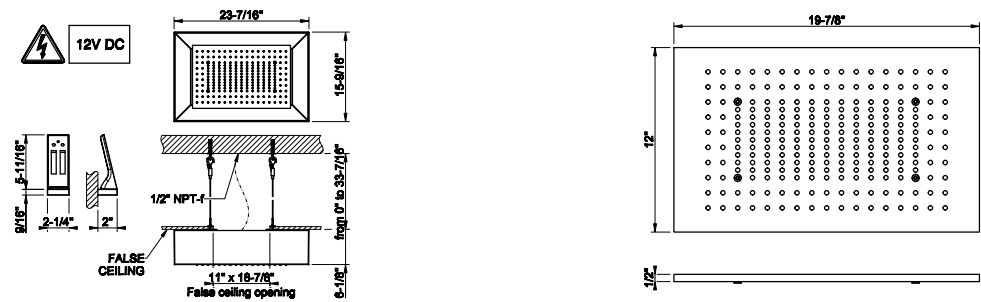

57403+57006

57403

Surface mounted shower system

- 15-9/16" x 23-7/16"
- RAINFALL function and chromotherapy effect
- 1/2" connections
- Max Flow rate 1.75 GPM with RIR5404 reducer (to be purchased separately)
- Electronic parts included with remote watertight control and hook
- 12V power supply RIR5402 required, not included to be purchased separately
- Ceiling installation, with white frame
- To be complemented by cover 57006

279 Matte White 7.382

57006

Cover for 12" x 19-7/8" shower system

238 Mirror Steel	1.416	735 Warm Bronze PVD	3.216
239 Steel Brushed	1.416	726 Warm Bronze Br. PVD	3.434
187 Aged Bronze	3.434	710 Brass PVD	3.216
713 Antique Brass	3.434	727 Brass Brushed PVD	3.434
030 Copper PVD	3.216	246 Gold PVD	3.651
706 Black Metal PVD	3.216	720 Nickel PVD	3.216
708 Copper Brushed PVD	3.434	299 Matte Black	1.911
707 Black Metal Br. PVD	3.434