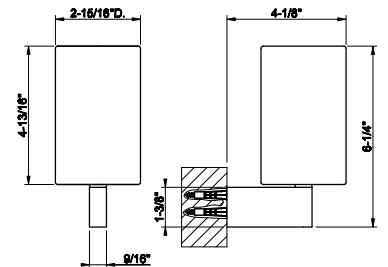

66407

Wall-mounted holder, white

031 Chrome	444 726	Warm Bronze Br. PVD	702
149 Finox Brushed Nickel	600 710	Brass PVD	657
187 Aged Bronze	702 727	Brass Brushed PVD	702
713 Antique Brass	702 246	Gold PVD	746
030 Copper PVD	657 720	Nickel PVD	657
706 Black Metal PVD	657 279	Matte White	600
708 Copper Brushed PVD	702 299	Matte Black	600
707 Black Metal Br. PVD	702 845	Dark Bronze	702
735 Warm Bronze PVD	657