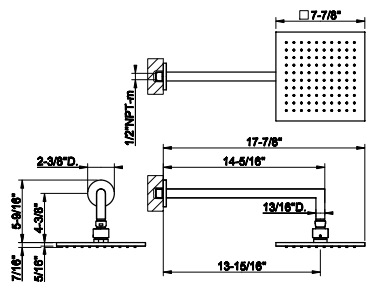

59158

Wall-mounted adjustable shower head with arm.

- 1/2" connections.
- Projection from wall to center 15-1/2"
- Total projection 20-3/8"
- Max flow rate 1.75 GPM

031	Chrome	1.107	726	Warm Bronze Br. PVD	1.748
149	Finox Brushed Nickel	1.494	710	Brass PVD	1.638
030	Copper PVD	1.638	727	Brass Brushed PVD	1.748
706	Black Metal PVD	1.638	720	Nickel PVD	1.638
708	Copper Brushed PVD	1.748	279	Matte White	1.494
707	Black Metal Br. PVD	1.748	299	Matte Black	1.494
735	Warm Bronze PVD	1.638