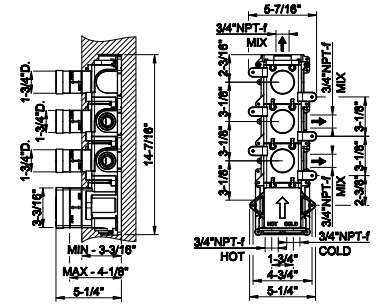

39695+39646