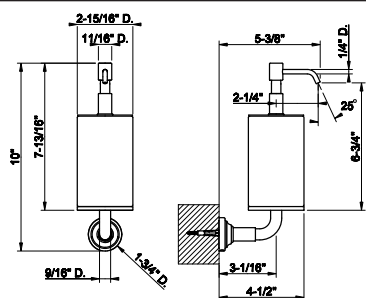

65414
Wall-mounted liquid soap dispenser - black

031 Chrome	1.090	707 Black Metal Br. PVD	1.720
149 Finox Brushed Nickel	1.471	735 Warm Bronze PVD	1.612
187 Aged Bronze	1.720	726 Warm Bronze Br. PVD	1.720
713 Antique Brass	1.720	710 Brass PVD	1.612
030 Copper PVD	1.612	727 Brass Brushed PVD	1.720
706 Black Metal PVD	1.612	720 Nickel PVD	1.612
708 Copper Brushed PVD	1.720	299 Matte Black	1.471