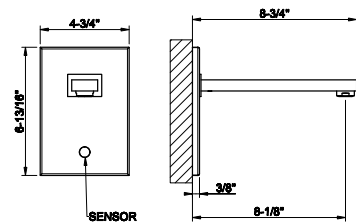

20130

TRIM PARTS ONLY Wall-mounted electronic mixer with spout

- Spout projection 8-1/8"
- 1/2" connections
- Drain not included - See DRAINS section
- Requires rough valve 44679
- Max flow rate 1.2 GPM - 0.2 GPC
- 10 sec flow cycle
- ADA compliant

031	Chrome	2.100	720	Nickel PVD	3.109
149	Finox Brushed Nickel	2.835	299	Matte Black	2.835
030	Copper PVD	3.109			
706	Black Metal PVD	3.109			
708	Copper Brushed PVD	3.318			
707	Black Metal Br. PVD	3.318