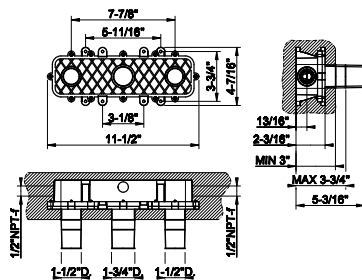

48089+54192