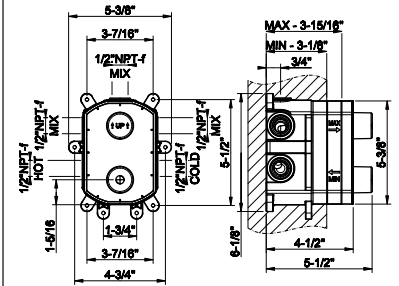

09279+63141