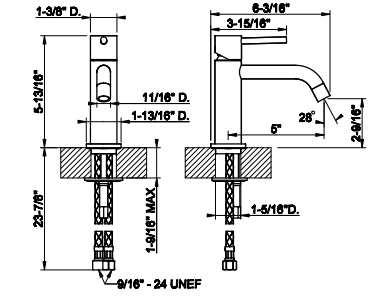

18602

Single lever washbasin mixer without pop-up assembly

- Spout projection 5"
- Height 5-13/16"
- Drain not included – see DRAINS section
- Max flow rate 1.2 GPM
- ADA Compliant

031	Chrome	535
149	Finox Brushed Nickel	723
299	Matte Black	723

18604

Tall single lever washbasin mixer without pop-up assembly

- Spout projection 5"
- Height 11-3/4"
- Drain not included - See DRAINS section
- Max flow rate 1.2 GPM
- ADA compliant

031	Chrome	736
149	Finox Brushed Nickel	994
299	Matte Black	994