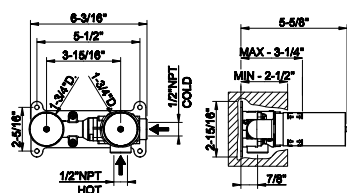

54197+54188