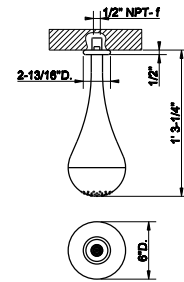

35351

Ceiling-mounted shower head

- 1/2" connections
- Projection from ceiling 15-1/4"
- Max flow rate 1.75 GPM

031 Chrome	2.165	299 Matte Black	2.924
123 Copper GHRC	2.598		
124 Black Metal GHRC	2.598		
125 Copper Brushed GHRC	2.814		
126 Black Metal Br. GHRC	2.814		
279 Matte White	2.924