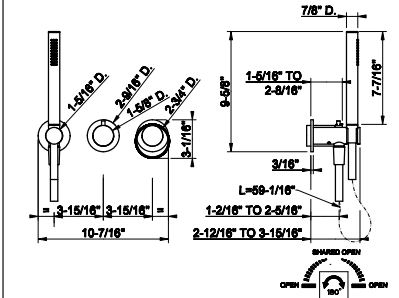

63345

TRIM PARTS ONLY. Wall-mounted bath mixer control

- Separate backplate
- Two-way diverter
- Water outlet
- Handshower max flow rate 1.75 GPM
- Requires inline Pressure Balance

031	Chrome	1.588	707	Black Metal Br. PVD	2.508
149	Finox Brushed Nickel	2.144	735	Warm Bronze PVD	2.349
187	Aged Bronze	2.508	726	Warm Bronze Br. PVD	2.508
713	Antique Brass	2.508	710	Brass PVD	2.349
030	Copper PVD	2.349	727	Brass Brushed PVD	2.508
706	Black Metal PVD	2.349	720	Nickel PVD	2.349
708	Copper Brushed PVD	2.508	299	Matte Black	2.144