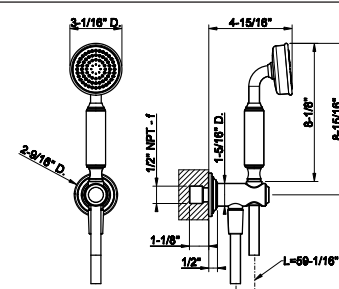

65123

Handshower set
• Fixed hook.
• Wall elbow
• 59" flex hose
• Max flow rate 1.75 GPM

031 Chrome	1.170	707 Black Metal Br. PVD	1.849
149 Finox Brushed Nickel	1.579	735 Warm Bronze PVD	1.731
187 Aged Bronze	1.849	726 Warm Bronze Br. PVD	1.849
713 Antique Brass	1.849	710 Brass PVD	1.731
030 Copper PVD	1.731	727 Brass Brushed PVD	1.849
706 Black Metal PVD	1.731	720 Nickel PVD	1.731
708 Copper Brushed PVD	1.849	299 Matte Black	1.579