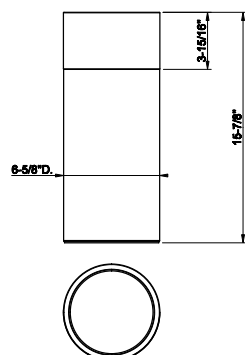

68323
Vase TRAME 6-5/8" diameter, 15-7/8" H

707 Black Metal Br. PVD	7.595
726 Warm Bronze Br. PVD	7.595