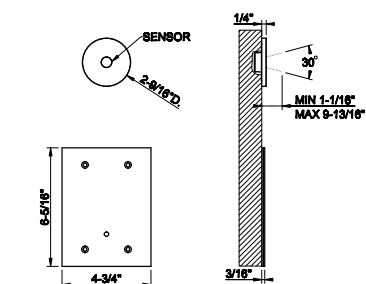

54020

TRIM PARTS ONLY Wall-mounted electronic separate control with temperature and flow rate setting box.

- 1/2" connections
- Requires in-wall rough valve 44679
- ADA compliant
- 10 sec flow cycle

239	Steel Brushed	1.546
708	Copper Brushed PVD	2.288
707	Black Metal Br. PVD	2.288
726	Warm Bronze Br. PVD	2.288
727	Brass Brushed PVD	2.288
299	Matte Black	2.087