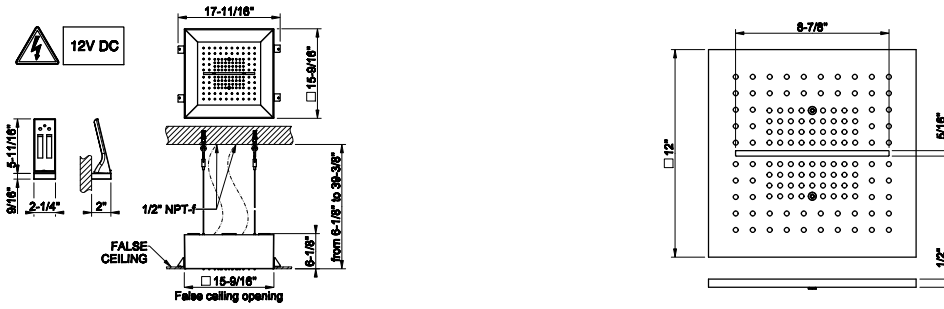

57305+57004