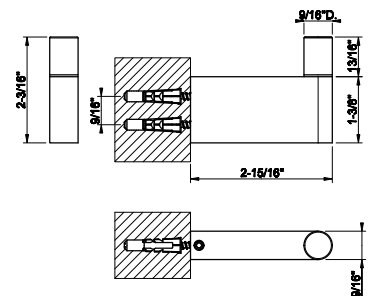

70123

Wall mounted garment hook, INTRECCIO

031 Chrome	281	726 Warm Bronze Br. PVD	444
149 Finox Brushed Nickel	381	710 Brass PVD	416
706 Black Metal PVD	416	727 Brass Brushed PVD	444
708 Copper Brushed PVD	444	299 Matte Black	381
707 Black Metal Br. PVD	444	845 Dark Bronze	444
735 Warm Bronze PVD	416