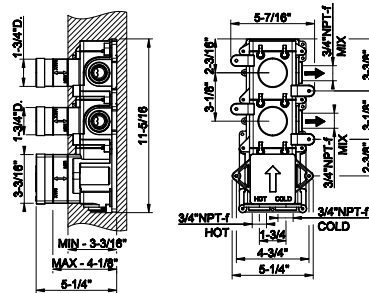

39693+39752