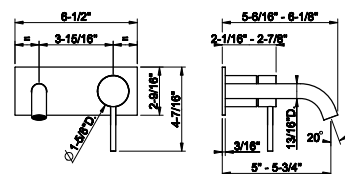

54088

TRIM PARTS ONLY Wall-mounted washbasin mixer trim
• Spout projection 5" - 5-3/4"
• Drain not included - See DRAINS section
• Requires in-wall rough valve 54197
• Max flow rate 1.2 GPM
• ADA compliant
• Handle kit

239 Steel Brushed	914
708 Copper Brushed PVD	1.353
707 Black Metal Br. PVD	1.353
726 Warm Bronze Br. PVD	1.353
727 Brass Brushed PVD	1.353
299 Matte Black	1.235