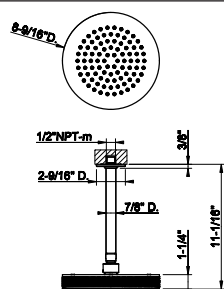

47288

Ceiling-mounted adjustable shower head with arm

- 1/2" connections
- Projection from ceiling 10-5/16"
- Diameter 7-7/8"
- Max flow rate 1.75 GPM

031 Chrome	688		
149 Finox Brushed Nickel	929		
299 Matte Black	929