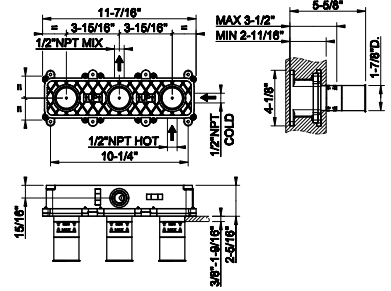

54139+63542

63542

TRIM PARTS ONLY Wall-mounted two-way built-in bath mixer

- Separate backplate
- Tub filler spout
- Diverter
- 1/2" connections
- Requires rough valve 54139
- Requires inline Pressure Balance