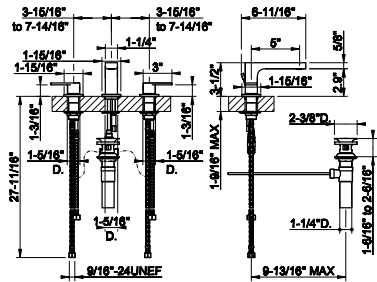

39213

Widespread washbasin mixer with pop-up assembly

- Spout projection 5"
- Height 3-1/2"
- 1-1/4" D. pop-up drain and flexible hoses with 9/16" – 24UNEF connections
- Max flow rate 1.2 GPM
- ADA compliant

031	Chrome	1.016
149	Finox Brushed Nickel	1.372
299	Matte Black	1.372