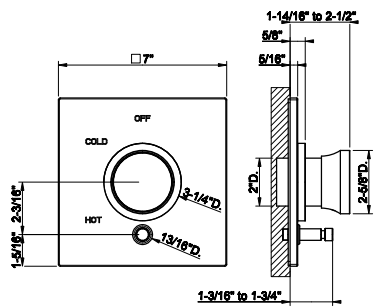

66174

TRIM PARTS ONLY External parts for pressure balance with 2-way diverter
• Single backplate
• 1/2" connections
• Requires in-wall rough valve 09274

031 Chrome	1.065	727 Brass Brushed PVD	1.683
149 Finox Brushed Nickel	1.438	720 Nickel PVD	1.577
706 Black Metal PVD	1.577	299 Matte Black	1.438
708 Copper Brushed PVD	1.683	845 Dark Bronze	1.683
707 Black Metal Br. PVD	1.683		
726 Warm Bronze Br. PVD	1.683