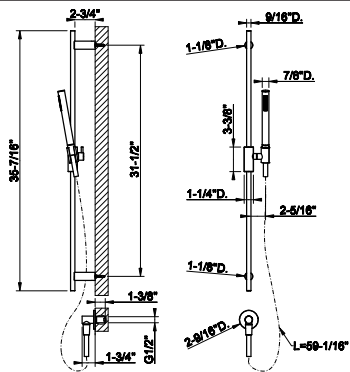

70442

Handshower and adjustable sliding rail set. CESELLO

- Adjustable bar
- Adjustable hook
- 59" Flex hose
- Wall elbow
- Max flow rate 1.75GPM. Insert in desired finish included.

031 Chrome	1.474	726 Warm Bronze Br. PVD	2.330
149 Finox Brushed Nickel	1.991	710 Brass PVD	2.182
706 Black Metal PVD	2.182	727 Brass Brushed PVD	2.330
708 Copper Brushed PVD	2.330	299 Matte Black	1.991
707 Black Metal Br. PVD	2.330	845 Dark Bronze	2.330
735 Warm Bronze PVD	2.182