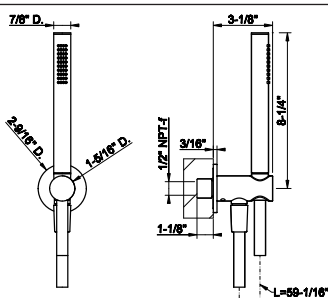

66123

Handshower set

- Fixed hook.
- Wall elbow
- 59" flex hose
- Max flow rate 1.75 GPM. Can be combined with the insert 66600 and 66602 of the desired finish.

031 Chrome	778 727	Brass Brushed PVD	1.230
149 Finox Brushed Nickel	1.052 720	Nickel PVD	1.152
706 Black Metal PVD	1.152 299	Matte Black	1.052
708 Copper Brushed PVD	1.230 845	Dark Bronze	1.230
707 Black Metal Br. PVD	1.230		
726 Warm Bronze Br. PVD	1.230		