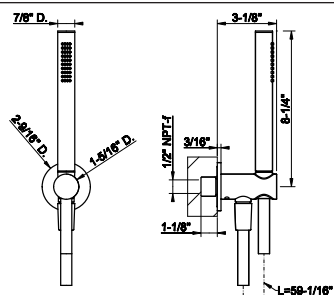

63329

Handshower set
• Fixed hook
• Wall elbow
• 59" flex hose
• Max flow rate 1.75 GPM

031 Chrome	736	735 Warm Bronze PVD	1.090
149 Finox Brushed Nickel	992	726 Warm Bronze Br. PVD	1.162
187 Aged Bronze	1.162	710 Brass PVD	1.090
713 Antique Brass	1.162	727 Brass Brushed PVD	1.162
030 Copper PVD	1.090	720 Nickel PVD	1.090
706 Black Metal PVD	1.090	299 Matte Black	992
708 Copper Brushed PVD	1.162	845 Dark Bronze	1.162
707 Black Metal Br. PVD	1.162