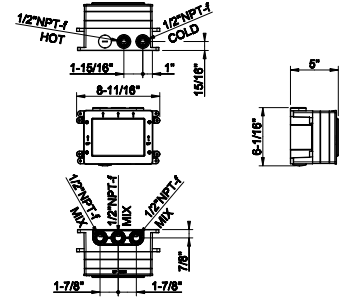

63001+63006

63006

TRIM PARTS ONLY External parts for thermostatic mixer for three functions, with push-button on/off control

- Single backplate
- 1/2"connections
- Anti-scalding
- Requires in-wall rough valve 63001
- Non-Shared function

031 Chrome	2.374	735 Warm Bronze PVD	3.514
149 Finox Brushed Nickel	3.206	726 Warm Bronze Br. PVD	3.751
187 Aged Bronze	3.751	710 Brass PVD	3.514
713 Antique Brass	3.751	727 Brass Brushed PVD	3.751
030 Copper PVD	3.514	246 Gold PVD	3.989
706 Black Metal PVD	3.514	720 Nickel PVD	3.514
708 Copper Brushed PVD	3.751	299 Matte Black	3.206
707 Black Metal Br. PVD	3.751