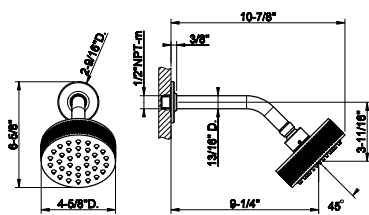

58252

Ceiling-mounted adjustable shower head with arm.

- 1/2" connections.
- Projection from ceiling 10-7/16"
- Max flow rate 1.75 GPM

031 Chrome	2.379	735 Warm Bronze PVD	3.520
149 Finox Brushed Nickel	3.212	726 Warm Bronze Br. PVD	3.759
187 Aged Bronze	3.759	710 Brass PVD	3.520
713 Antique Brass	3.759	727 Brass Brushed PVD	3.759
030 Copper PVD	3.520	246 Gold PVD	3.997
706 Black Metal PVD	3.520	720 Nickel PVD	3.520
708 Copper Brushed PVD	3.759	299 Matte Black	3.212
707 Black Metal Br. PVD	3.759	845 Dark Bronze	3.759

58189

Wall-mounted adjustable shower head with arm.

- 1/2" connections.
- Projection from wall to center 9-1/4"
- Total projection 10-7/8"
- Max flow rate 1.75 GPM

031 Chrome	1.529	735 Warm Bronze PVD	2.264
149 Finox Brushed Nickel	2.065	726 Warm Bronze Br. PVD	2.416
187 Aged Bronze	2.416	710 Brass PVD	2.264
713 Antique Brass	2.416	727 Brass Brushed PVD	2.416
030 Copper PVD	2.264	246 Gold PVD	2.569
706 Black Metal PVD	2.264	720 Nickel PVD	2.264
708 Copper Brushed PVD	2.416	299 Matte Black	2.065
707 Black Metal Br. PVD	2.416	845 Dark Bronze	2.416