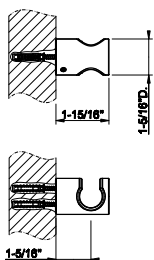

63329

Handshower set
• Fixed hook
• Wall elbow
• 59" flex hose
• Max flow rate 1.75 GPM

031 Chrome	736	735 Warm Bronze PVD	1.090
149 Finox Brushed Nickel	992	726 Warm Bronze Br. PVD	1.162
187 Aged Bronze	1.162	710 Brass PVD	1.090
713 Antique Brass	1.162	727 Brass Brushed PVD	1.162
030 Copper PVD	1.090	720 Nickel PVD	1.090
706 Black Metal PVD	1.090	299 Matte Black	992
708 Copper Brushed PVD	1.162	845 Dark Bronze	1.162
707 Black Metal Br. PVD	1.162		

63461

Wall elbow with built in water intake and fixed hook
• 1/2" connection

031 Chrome	397	735 Warm Bronze PVD	588
149 Finox Brushed Nickel	536	726 Warm Bronze Br. PVD	628
187 Aged Bronze	628	710 Brass PVD	588
713 Antique Brass	628	727 Brass Brushed PVD	628
030 Copper PVD	588	720 Nickel PVD	588
706 Black Metal PVD	588	299 Matte Black	536
708 Copper Brushed PVD	628	845 Dark Bronze	628
707 Black Metal Br. PVD	628		

58157

Fixed handshower hook.

031 Chrome	213	735 Warm Bronze PVD	315
149 Finox Brushed Nickel	288	726 Warm Bronze Br. PVD	336
187 Aged Bronze	336	710 Brass PVD	315
713 Antique Brass	336	727 Brass Brushed PVD	336
030 Copper PVD	315	246 Gold PVD	357
706 Black Metal PVD	315	720 Nickel PVD	315
708 Copper Brushed PVD	336	299 Matte Black	288
707 Black Metal Br. PVD	336	845 Dark Bronze	336

58160

Adjustable handshower hook.

031 Chrome	377	735 Warm Bronze PVD	558
149 Finox Brushed Nickel	509	726 Warm Bronze Br. PVD	596
187 Aged Bronze	596	710 Brass PVD	558
713 Antique Brass	596	727 Brass Brushed PVD	596
030 Copper PVD	558	246 Gold PVD	633
706 Black Metal PVD	558	720 Nickel PVD	558
708 Copper Brushed PVD	596	299 Matte Black	509
707 Black Metal Br. PVD	596	845 Dark Bronze	596

14372

Handshower
• Max flow rate 1.75 GPM