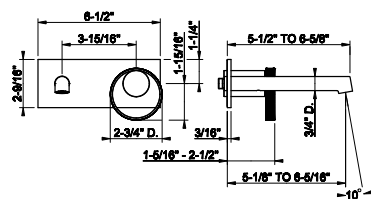

63388

TRIMS PARTS ONLY wall-mounted washbasin mixer trim, without waste

- Single backplate
- Spout projection 5-1/8" - 6-5/16"
- Drain not included - See DRAINS section
- Requires in-wall rough valve 63397
- Max flow rate 1.2 GPM
- ADA Compliant

031 Chrome	862	707 Black Metal Br. PVD	1.360
149 Finox Brushed Nickel	1.164	735 Warm Bronze PVD	1.276
187 Aged Bronze	1.360	726 Warm Bronze Br. PVD	1.360
713 Antique Brass	1.360	710 Brass PVD	1.276
030 Copper PVD	1.276	727 Brass Brushed PVD	1.360
706 Black Metal PVD	1.276	720 Nickel PVD	1.276
708 Copper Brushed PVD	1.360	299 Matte Black	1.164