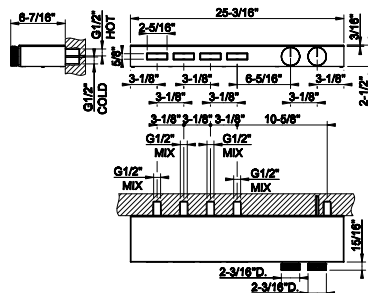

031 Chrome	5.557	735 Warm Bronze PVD	8.226
149 Finox Brushed Nickel	7.503	726 Warm Bronze Br. PVD	8.782
187 Aged Bronze	8.782	710 Brass PVD	8.226
713 Antique Brass	8.782	727 Brass Brushed PVD	8.782
030 Copper PVD	8.226	246 Gold PVD	9.336
706 Black Metal PVD	8.226	720 Nickel PVD	8.226
708 Copper Brushed PVD	8.782	299 Matte Black	7.503
707 Black Metal Br. PVD	8.782