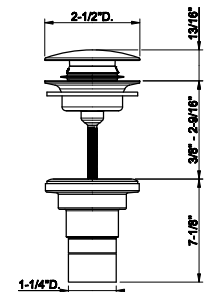

54597

1 1/4" push drain with or without overflow feature - Recommended for Gessi 316 Collection

239 Steel Brushed	184
708 Copper Brushed PVD	272
707 Black Metal Br. PVD	272
726 Warm Bronze Br. PVD	272
727 Brass Brushed PVD	272
299 Matte Black	249