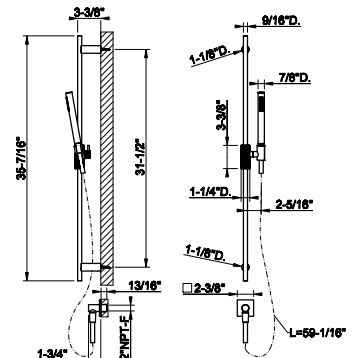

73641

Handshower and adjustable sliding rail set. DIAMANTATO

- Adjustable bar
- Adjustable hook
- 59-1/16" hose length
- Wall elbow
- Max flow rate 1.75 GPM

031 Chrome	1.639	735 Warm Bronze PVD	2.428
149 Finox Brushed Nickel	2.215	726 Warm Bronze Br. PVD	2.591
187 Aged Bronze	2.591	710 Brass PVD	2.428
713 Antique Brass	2.591	727 Brass Brushed PVD	2.591
030 Copper PVD	2.428	720 Nickel PVD	2.428
706 Black Metal PVD	2.428	299 Matte Black	2.215
708 Copper Brushed PVD	2.591	845 Dark Bronze	2.591
707 Black Metal Br. PVD	2.591		