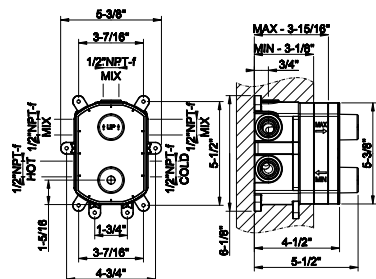

09279+73537

09279

In-wall thermostatic rough valve for 1/2/3-way diverter function

- 1/2" connections
- Vertical application
- Anti-scalding
- Non-Shared function

031 Chrome	762