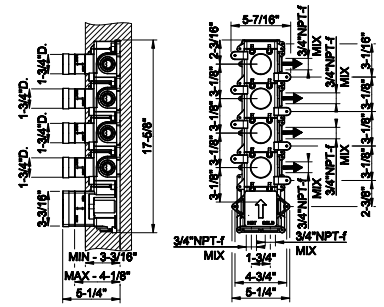

39699+65210