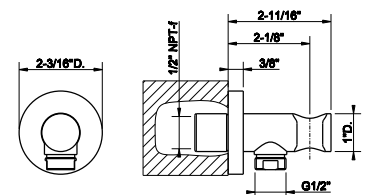

71442

Handshower and adjustable sliding rail set

- Dual fuction handshower
- Adjustable bar
- Adjustable hook
- 59" Flex hose
- Wall elbow
- Max flow rate 1.75 GPM

031 Chrome	717
149 Finox Brushed Nickel	969
299 Matte Black	969

39323

Handshower set

- Fixed hook.
- Wall elbow
- 59" flex hose
- Max flow rate 1.75 GPM

031 Chrome	640
149 Finox Brushed Nickel	865
299 Matte Black	865

14372

Handshower

- Max flow rate 1.75 GPM

031 Chrome	116	735 Warm Bronze PVD	322
149 Finox Brushed Nickel	275	726 Warm Bronze Br. PVD	342
187 Aged Bronze	342	710 Brass PVD	322
713 Antique Brass	342	727 Brass Brushed PVD	342
030 Copper PVD	322	246 Gold PVD	363
706 Black Metal PVD	322	720 Nickel PVD	322
708 Copper Brushed PVD	342	279 Matte White	275
707 Black Metal Br. PVD	342	299 Matte Black	195

47254

Handshower

- Max flow rate 1.75 GPM

031 Chrome	206	726 Warm Bronze Br. PVD	334
149 Finox Brushed Nickel	269	710 Brass PVD	315
030 Copper PVD	315	727 Brass Brushed PVD	334
706 Black Metal PVD	315	720 Nickel PVD	315
708 Copper Brushed PVD	334	279 Matte White	269
707 Black Metal Br. PVD	334	299 Matte Black	269
735 Warm Bronze PVD	315		

39361

Wall elbow with built in water intake and fixed hook

- 1/2" connection

031 Chrome	257
149 Finox Brushed Nickel	347
299 Matte Black	347