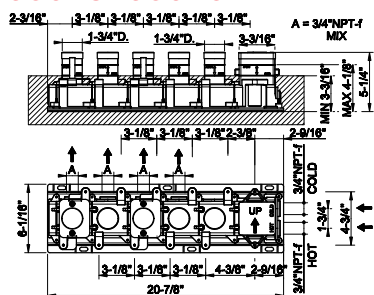

63015+63016

63015

In-wall thermostatic rough valve for four simultaneous functions.

- High capacity
- 3/4" connections
- Anti-scalding

031 Chrome	1.984

63016

TRIM PARTS ONLY External parts for thermostatic mixer for four simultaneous functions, with push-button on/off controls.

- Single backplate
- High capacity
- 3/4" connections
- Anti-scalding
- Requires in-wall rough valve 63015

031 Chrome	3.565	735 Warm Bronze PVD	5.276
149 Finox Brushed Nickel	4.813	726 Warm Bronze Br. PVD	5.633
187 Aged Bronze	5.633	710 Brass PVD	5.276
713 Antique Brass	5.633	727 Brass Brushed PVD	5.633
030 Copper PVD	5.276	246 Gold PVD	5.989
706 Black Metal PVD	5.276	720 Nickel PVD	5.276
708 Copper Brushed PVD	5.633	299 Matte Black	4.813
707 Black Metal Br. PVD	5.633