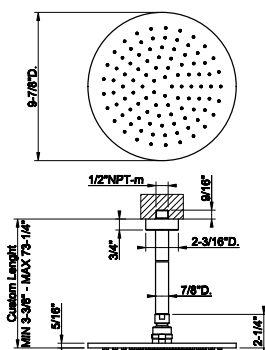

63352

Ceiling-mounted adjustable shower head with arm.

- 1/2" connections.
- Projection from ceiling 10-1/4"
- Max flow rate 1.75 GPM

031 Chrome	840	707 Black Metal Br. PVD	1.328
149 Finox Brushed Nickel	1.135	735 Warm Bronze PVD	1.244
187 Aged Bronze	1.328	726 Warm Bronze Br. PVD	1.328
713 Antique Brass	1.328	710 Brass PVD	1.244
030 Copper PVD	1.244	727 Brass Brushed PVD	1.328
706 Black Metal PVD	1.244	720 Nickel PVD	1.244
708 Copper Brushed PVD	1.328	299 Matte Black	1.135