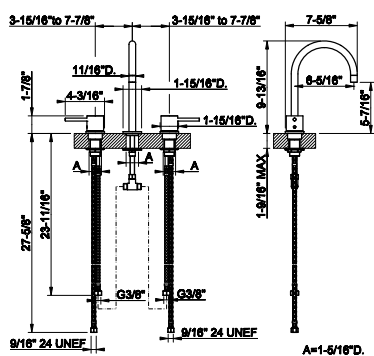

18614

Widespread washbasin mixer without pop-up assembly

- Spout projection 5"
- Height 3-1/2"
- Drain not included - See DRAINS section
- Max flow rate 1.2 GPM
- ADA compliant

031	Chrome	1.423
149	Finox Brushed Nickel	1.922
299	Matte Black	1.922