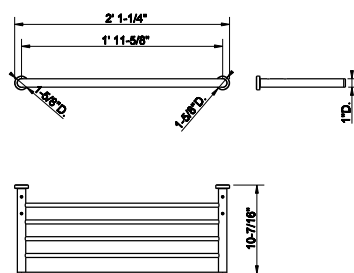

38915

Wall-mounted double tissue holder

031	Chrome	271
149	Finox Brushed Nickel	366
299	Matte Black	366

38903
24" towel bar

031	Chrome	353
149	Finox Brushed Nickel	477
299	Matte Black	477

38909
Towel ring

031	Chrome	385
149	Finox Brushed Nickel	518
299	Matte Black	518