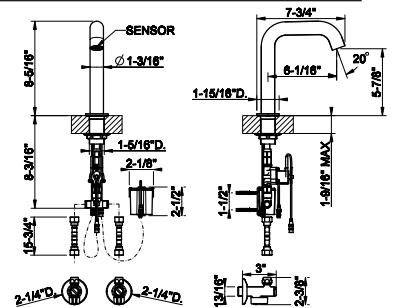

54081

Electronic basin mixer with temperature and water flow rate adjustment through under-basin control. FLESSA
• 1/2" connections
• Spout projection 6-1/16"
• Height 8-5/16"
• Drain not included - See DRAINS section
• Max flow rate 1.2 GPM - 0.2 GPC
• 10 sec flow cycle
• Sensor imbedded in the spout
• ADA compliant

239 Steel Brushed	2.644
708 Copper Brushed PVD	3.912
707 Black Metal Br. PVD	3.912
726 Warm Bronze Br. PVD	3.912
727 Brass Brushed PVD	3.912
299 Matte Black	3.569