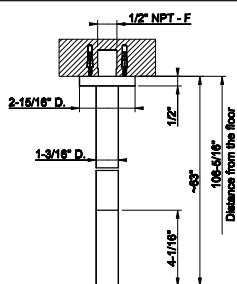

63399

Ceiling-mounted washbasin spout only

- Spout length 63"
- Drain not included - See DRAINS section
- Requires mixer control
- Maxflow rate 1.2 gpm