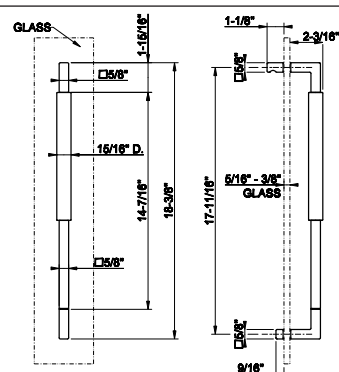

67625

18" Handle. Vertical/horizontal installation. DIAMANTATO

- For 5/16" to 3/8" (8-10mm) glass
- 18-3/8"L x 2-3/16"D
- 17-11/16" center-to-center
- With interior finger pull, 1-1/8"L

031 Chrome	697 726 Warm Bronze Br. PVD	1.100
149 Finox Brushed Nickel	941 710 Brass PVD	1.031
187 Aged Bronze	1.100 727 Brass Brushed PVD	1.100
713 Antique Brass	1.100 246 Gold PVD	1.170
030 Copper PVD	1.031 147 Chrome Brushed	941
706 Black Metal PVD	1.031 720 Nickel PVD	1.031
708 Copper Brushed PVD	1.100 716 Gold Brushed PVD	1.170
707 Black Metal Br. PVD	1.100 299 Matte Black	941
735 Warm Bronze PVD	1.031 845 Dark Bronze	1.100