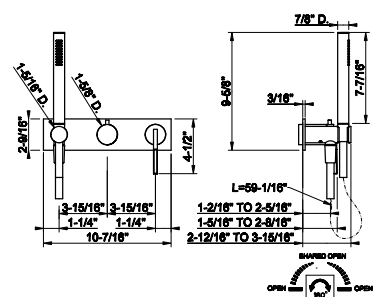

63543

TRIM PARTS ONLY. Wall-mounted bath mixer control

- Single backplate
- Two-way diverter
- Water outlet
- Handshower max flow rate 1.75 GPM
- Requires inline Pressure Balance

031 Chrome	1.743	707 Black Metal Br. PVD	2.751
149 Finox Brushed Nickel	2.354	735 Warm Bronze PVD	2.577
187 Aged Bronze	2.751	726 Warm Bronze Br. PVD	2.751
713 Antique Brass	2.751	710 Brass PVD	2.577
030 Copper PVD	2.577	727 Brass Brushed PVD	2.751
706 Black Metal PVD	2.577	720 Nickel PVD	2.577
708 Copper Brushed PVD	2.751	299 Matte Black	2.354