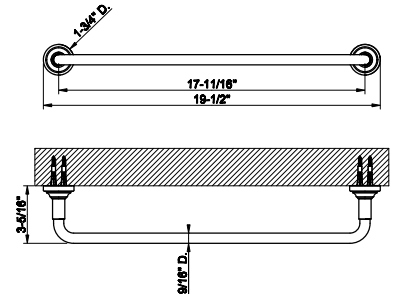

65500

Wall-mounted 18" towel bar

031 Chrome	763	707 Black Metal Br. PVD	1.205
149 Finox Brushed Nickel	1.029	735 Warm Bronze PVD	1.129
187 Aged Bronze	1.205	726 Warm Bronze Br. PVD	1.205
713 Antique Brass	1.205	710 Brass PVD	1.129
030 Copper PVD	1.129	727 Brass Brushed PVD	1.205
706 Black Metal PVD	1.129	720 Nickel PVD	1.129
708 Copper Brushed PVD	1.205	299 Matte Black	1.029