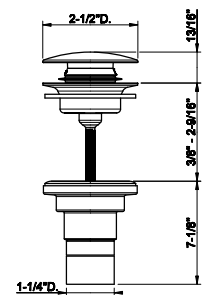

54597

1 1/4" push drain with or without overflow feature - Recommended for Gessi 316 Collection

239 Steel Brushed	184
708 Copper Brushed PVD	272
707 Black Metal Br. PVD	272
726 Warm Bronze Br. PVD	272
727 Brass Brushed PVD	272
299 Matte Black	249