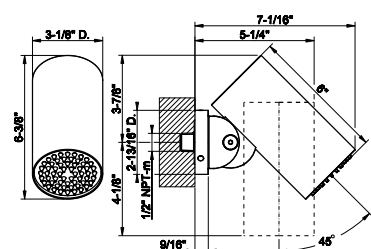

57223

Wall-mounted adjustable showerhead MECCANICA.

- Rain function
- 1/2" connections
- Projection from the wall 7-1/16"
- Max flow rate 1.75 GPM

239 Steel Brushed	2.173
708 Copper Brushed PVD	3.216
707 Black Metal Br. PVD	3.216
726 Warm Bronze Br. PVD	3.216
727 Brass Brushed PVD	3.216
299 Matte Black	2.934