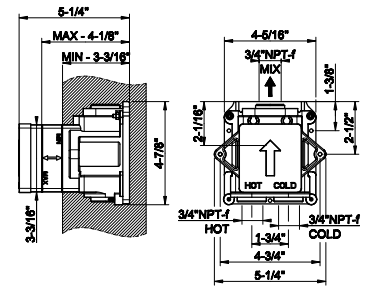

39681+39654

39654

TRIM PARTS ONLY External parts for individual thermostatic mixer

- High capacity
- 3/4" connections
- Vertical/Horizontal application
- Anti-scalding
- Requires in-wall rough valve 39681