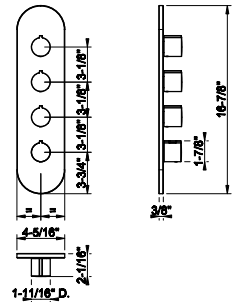

39754

1. TRIM PARTS ONLY External parts for thermostatic with 3 volume controls
2. Single backplate
   - High Capacity
   - 3/4" connections
   - Vertical/horizontal application
   - Anti-scalding
   - Requires in-wall rough valve 39695

031 Chrome	1.980	710 Brass PVD	2.931
149 Finox Brushed Nickel	2.674	727 Brass Brushed PVD	3.130
187 Aged Bronze	3.130	123 Copper GHRC	2.377
713 Antique Brass	3.130	124 Black Metal GHRC	2.377
030 Copper PVD	2.931	125 Copper Brushed GHRC	2.575
706 Black Metal PVD	2.931	126 Black Metal Br. GHRC	2.575
708 Copper Brushed PVD	3.130	720 Nickel PVD	2.931
707 Black Metal Br. PVD	3.130	279 Matte White	2.674
735 Warm Bronze PVD	2.931	299 Matte Black	2.674
726 Warm Bronze Br. PVD	3.130