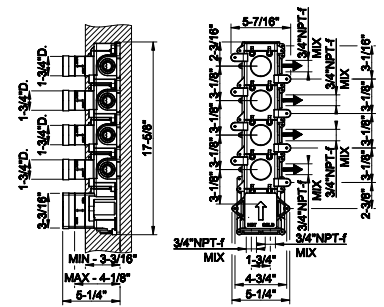

39699+39650