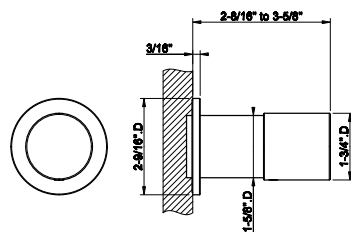

70199

TRIM PARTS ONLY Wall-mounted washbasin mixer control INTRECCIO

- 1/2" connections
- Drain not included - See DRAINS section
- Requires in-wallrough valve 54055