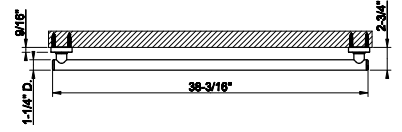

58432

Safety grip-handle for bathtub and shower enclosure
• 36" length

031 Chrome	1.882	735 Warm Bronze PVD	2.785
149 Finox Brushed Nickel	2.540	726 Warm Bronze Br. PVD	2.973
187 Aged Bronze	2.973	710 Brass PVD	2.785
713 Antique Brass	2.973	727 Brass Brushed PVD	2.973
030 Copper PVD	2.785	246 Gold PVD	3.162
706 Black Metal PVD	2.785	720 Nickel PVD	2.785
708 Copper Brushed PVD	2.973	299 Matte Black	2.540
707 Black Metal Br. PVD	2.973