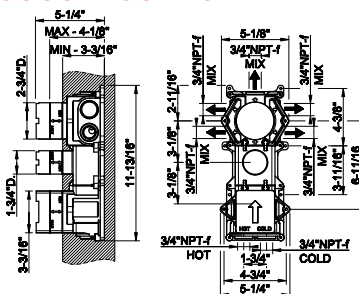

39601+39720

39601

In-wall thermostatic rough valve with 5-way diverter

- High capacity
- 3/4" connections
- Vertical/Horizontal application
- Anti-scalding
- Non shared function

031 Chrome	2.293