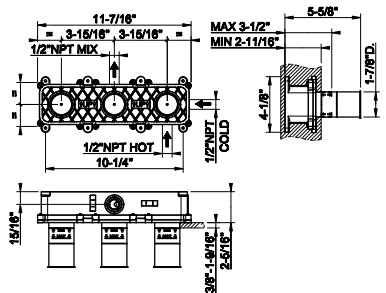

54139+73636