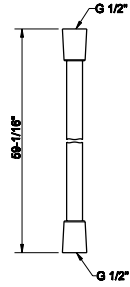

SP02148

Metal flexible hose, 59" length, 1/2" connector.

031 Chrome	166 735	Warm Bronze PVD	264
149 Finox Brushed Nickel	225 726	Warm Bronze Br. PVD	278
187 Aged Bronze	278 710	Brass PVD	264
713 Antique Brass	278 727	Brass Brushed PVD	278
030 Copper PVD	264 246	Gold PVD	296
706 Black Metal PVD	264 720	Nickel PVD	264
708 Copper Brushed PVD	278 299	Matte Black	225
707 Black Metal Br. PVD	278 845	Dark Bronze	269