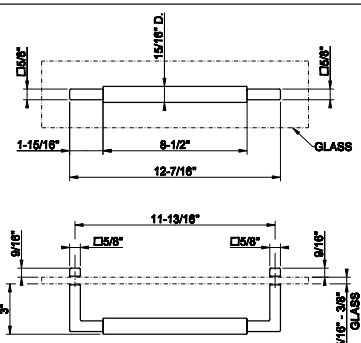

67541

12" towel rail. RIGATO

- For 5/16" to 3/8" (8-10mm) glass
- 12-7/16"L x 3"D
- 11-13/16" center-to-center
- for Horizontal installation