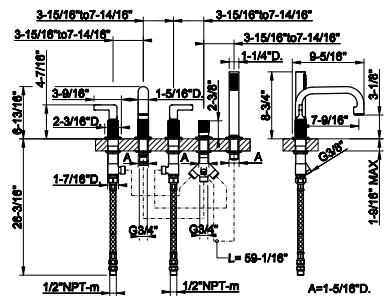

031 Chrome	3.542	735 Warm Bronze PVD	5.242
149 Finox Brushed Nickel	4.782	726 Warm Bronze Br. PVD	5.596
187 Aged Bronze	5.596	710 Brass PVD	5.242
713 Antique Brass	5.596	727 Brass Brushed PVD	5.596
030 Copper PVD	5.242	246 Gold PVD	5.950
706 Black Metal PVD	5.242	720 Nickel PVD	5.242
708 Copper Brushed PVD	5.596	299 Matte Black	4.782
707 Black Metal Br. PVD	5.596	845 Dark Bronze	5.596