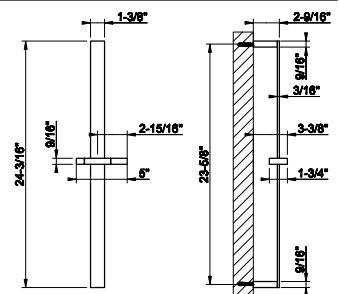

20144

Handshower sliding rail only

- Adjustable bar
- Adjustable hook
- Requires handshower 20154 or 14376, flex hose 01637 and wall elbow 26669
- Vertical or horizontal application

031 Chrome	929	720 Nickel PVD	1.374
149 Finox Brushed Nickel	1.254	299 Matte Black	1.254
030 Copper PVD	1.374		
706 Black Metal PVD	1.374		
708 Copper Brushed PVD	1.467		
707 Black Metal Br. PVD	1.467