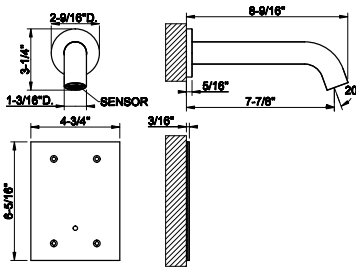

54215

TRIM PARTS ONLY Wall-mounted electronic mixer. MECCANICA.
• Spout projection 7-7/8"
• 1/2" connections
• Max flow rate 1.2 GPM - 0.2 GPC
• Drain not included - See DRAINS section
• Requires in-wall rough valve 44665
• 10 sec flow cycle
• Sensor imbedded in the spout
• ADA compliant