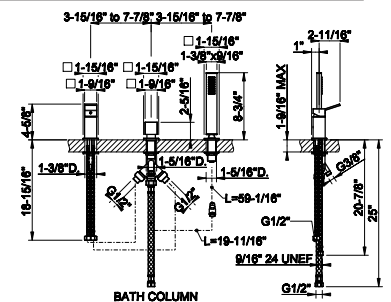

031 Chrome	1.948	720 Nickel PVD	2.882
149 Finox Brushed Nickel	2.629	299 Matte Black	2.629
030 Copper PVD	2.882		
706 Black Metal PVD	2.882		
708 Copper Brushed PVD	3.076		
707 Black Metal Br. PVD	3.076