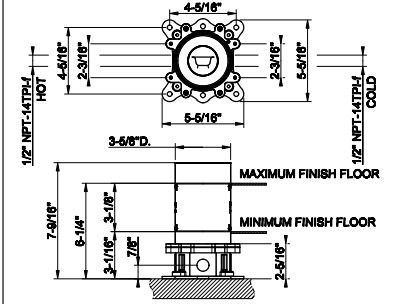

38379+24982

24982

TRIM PARTS ONLY Floor-mounted tub filler

- Handshower
- 59" flex hose
- Diverter
- Requires in-floor valve 38379
- Spout projection 9-11/16"
- Handshower max flow rate 1.75 GPM
- Spout max flow rate 6 GPM at 60 PSI

031	Chrome	2.963
149	Finox Brushed Nickel	4.000
299	Matte Black	4.000