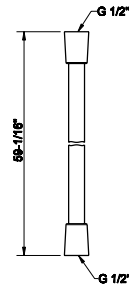

73069

Wall elbow with backplate
• Connection 1/2" NPT-F

031 Chrome	320	735 Warm Bronze PVD	476
149 Finox Brushed Nickel	433	726 Warm Bronze Br. PVD	509
187 Aged Bronze	509	710 Brass PVD	476
713 Antique Brass	509	727 Brass Brushed PVD	509
030 Copper PVD	476	720 Nickel PVD	476
706 Black Metal PVD	476	299 Matte Black	433
708 Copper Brushed PVD	509	845 Dark Bronze	509
707 Black Metal Br. PVD	509		

73057

Fixing handshower hook.

031 Chrome	257	735 Warm Bronze PVD	381
149 Finox Brushed Nickel	348	726 Warm Bronze Br. PVD	405
187 Aged Bronze	405	710 Brass PVD	381
713 Antique Brass	405	727 Brass Brushed PVD	405
030 Copper PVD	381	720 Nickel PVD	381
706 Black Metal PVD	381	299 Matte Black	348
708 Copper Brushed PVD	405	845 Dark Bronze	405
707 Black Metal Br. PVD	405		

01637

59" flex hose

031 Chrome	116	726 Warm Bronze Br. PVD	186
149 Finox Brushed Nickel	150	710 Brass PVD	176
187 Aged Bronze	186	727 Brass Brushed PVD	186
713 Antique Brass	186	246 Gold PVD	197
030 Copper PVD	176	720 Nickel PVD	176
706 Black Metal PVD	176	279 Matte White	150
708 Copper Brushed PVD	186	299 Matte Black	150
707 Black Metal Br. PVD	186	845 Dark Bronze	186
735 Warm Bronze PVD	176		

SP02148

Metal flexible hose, 59" length, 1/2" connector.

031 Chrome	166	735 Warm Bronze PVD	264
149 Finox Brushed Nickel	225	726 Warm Bronze Br. PVD	278
187 Aged Bronze	278	710 Brass PVD	264
713 Antique Brass	278	727 Brass Brushed PVD	278
030 Copper PVD	264	246 Gold PVD	296
706 Black Metal PVD	264	720 Nickel PVD	264
708 Copper Brushed PVD	278	299 Matte Black	225
707 Black Metal Br. PVD	278	845 Dark Bronze	269