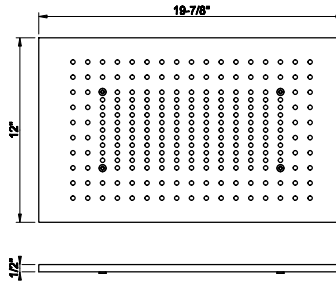

57805+57006

57805

Shower system for ceiling installation

- 12"x19-7/8"
- RAINFALL function
- 1/2" connections
- Max Flow rate 1.75 GPM with R5404 reducer (to be purchased separately)
- To be complemented by cover 57006

238 Mirror Steel 3.842

57006

Cover for 12" x 19-7/8" shower system

238 Mirror Steel	1.416	735 Warm Bronze PVD	3.216
239 Steel Brushed	1.416	726 Warm Bronze Br. PVD	3.434
187 Aged Bronze	3.434	710 Brass PVD	3.216
713 Antique Brass	3.434	727 Brass Brushed PVD	3.434
030 Copper PVD	3.216	246 Gold PVD	3.651
706 Black Metal PVD	3.216	720 Nickel PVD	3.216
708 Copper Brushed PVD	3.434	299 Matte Black	1.911
707 Black Metal Br. PVD	3.434