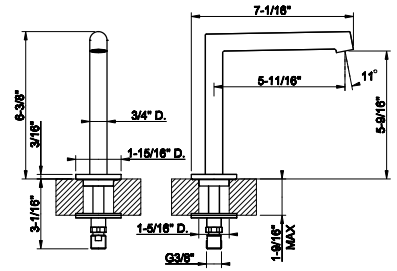

63321

Deck-mounted washbasin spout only without pop-up assembly

- Spout projection 5-11/16"
- Height 6-3/8"
- 1/2" connections
- Drain not included - See DRAINS section
- Requires handle kit
- Max flow rate 1.2 GPM

031 Chrome	460	707 Black Metal Br. PVD	728
149 Finox Brushed Nickel	624	735 Warm Bronze PVD	684
187 Aged Bronze	728	726 Warm Bronze Br. PVD	728
713 Antique Brass	728	710 Brass PVD	684
030 Copper PVD	684	727 Brass Brushed PVD	728
706 Black Metal PVD	684	720 Nickel PVD	684
708 Copper Brushed PVD	728	299 Matte Black	624

63323

Deck-mounted washbasin spout only without pop-up assembly

- Spout projection 6-5/16"
- Height 9-15/16"
- 1/2" connections
- Drain not included - See DRAINS section
- Requires handle kit
- Max flow rate 1.2 GPM