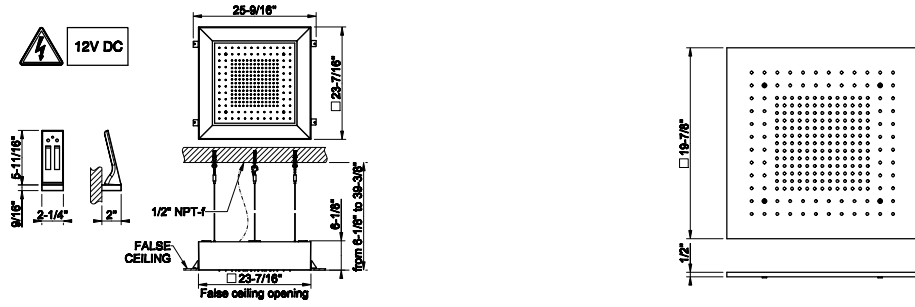

57501+57012