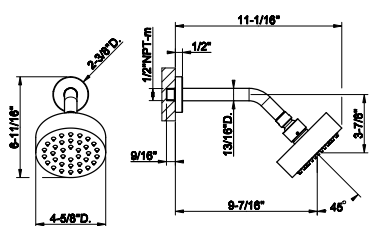

58252

Ceiling-mounted adjustable shower head with arm.

- 1/2" connections.
- Projection from ceiling 10-7/16"
- Max flow rate 1.75 GPM

031 Chrome	2.379	735 Warm Bronze PVD	3.520
149 Finox Brushed Nickel	3.212	726 Warm Bronze Br. PVD	3.759
187 Aged Bronze	3.759	710 Brass PVD	3.520
713 Antique Brass	3.759	727 Brass Brushed PVD	3.759
030 Copper PVD	3.520	246 Gold PVD	3.997
706 Black Metal PVD	3.520	720 Nickel PVD	3.520
708 Copper Brushed PVD	3.759	299 Matte Black	3.212
707 Black Metal Br. PVD	3.759	845 Dark Bronze	3.759

58189

Wall-mounted adjustable shower head with arm.

- 1/2" connections.
- Projection from wall to center 9-1/4"
- Total projection 10-7/8"
- Max flow rate 1.75 GPM

031 Chrome	1.529	735 Warm Bronze PVD	2.264
149 Finox Brushed Nickel	2.065	726 Warm Bronze Br. PVD	2.416
187 Aged Bronze	2.416	710 Brass PVD	2.264
713 Antique Brass	2.416	727 Brass Brushed PVD	2.416
030 Copper PVD	2.264	246 Gold PVD	2.569
706 Black Metal PVD	2.264	720 Nickel PVD	2.264
708 Copper Brushed PVD	2.416	299 Matte Black	2.065
707 Black Metal Br. PVD	2.416	845 Dark Bronze	2.416

66156

Wall-mounted adjustable shower head with arm.

- 1/2" connections.
- Projection from wall to center 9-7/16"
- Total projection 11-1/16"
- Max flow rate 1.75 GPM

031 Chrome	1.351	735 Warm Bronze PVD	2.000
149 Finox Brushed Nickel	1.824	726 Warm Bronze Br. PVD	2.135
187 Aged Bronze	2.135	710 Brass PVD	2.000
713 Antique Brass	2.135	727 Brass Brushed PVD	2.135
030 Copper PVD	2.000	246 Gold PVD	2.270
706 Black Metal PVD	2.000	720 Nickel PVD	2.000
708 Copper Brushed PVD	2.135	299 Matte Black	1.824
707 Black Metal Br. PVD	2.135	845 Dark Bronze	2.135

66158

Wall-mounted adjustable multi-function shower head with arm:

- 1/2" connections
- Projection from wall to center 9-5/8"
- Total projection 11-1/8"
- Max flow rate 1.75 gpm