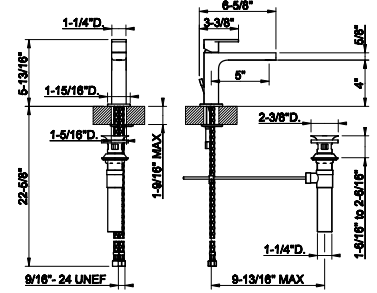

39209

Tall single lever washbasin mixer without pop-up assembly

- Spout projection 8-3/8"
- Height 11-11/16"
- Drain not included - See DRAINS section
- Max flow rate 1.2 GPM
- ADA compliant

031	Chrome	889
149	Finox Brushed Nickel	1.200
299	Matte Black	1.200