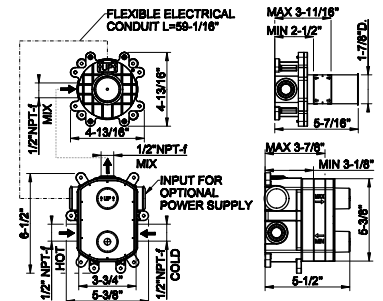

44665+58105

58105

TRIM PARTS ONLY Wall-mounted electronic mixer.

- 1/2" connections
- Spout projection 8-1/2"
- Drain not included - See DRAINS section
- Max flow rate 1.2 GPM - 0.2 GPC
- Requires in-wall rough valve 44665
- 10 sec flow cycle
- Sensor imbedded in the spout
- ADA compliant