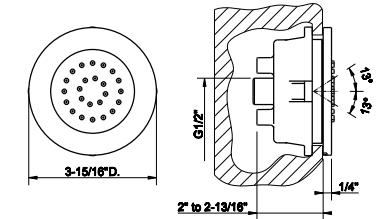

031 Chrome	672	726 Warm Bronze Br. PVD	1.063
149 Finox Brushed Nickel	908	710 Brass PVD	995
187 Aged Bronze	1.063	727 Brass Brushed PVD	1.063
713 Antique Brass	1.063	246 Gold PVD	1.130
030 Copper PVD	995	147 Chrome Brushed	908
706 Black Metal PVD	995	720 Nickel PVD	995
708 Copper Brushed PVD	1.063	279 Matte White	908
707 Black Metal Br. PVD	1.063	299 Matte Black	908
735 Warm Bronze PVD	995