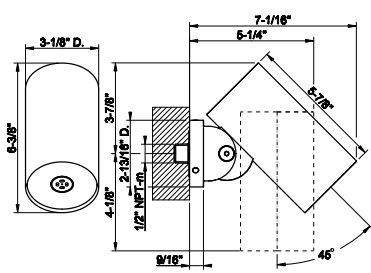

57205

Wall-mounted adjustable showerhead FLESSA.

- Mist function
- 1/2" connections
- Projection from the wall 7-1/16"
- Flow rate 0.14 GPM at 60 PSI

239	Steel Brushed	1.668
708	Copper Brushed PVD	2.470
707	Black Metal Br. PVD	2.470
726	Warm Bronze Br. PVD	2.470
727	Brass Brushed PVD	2.470
299	Matte Black	2.252