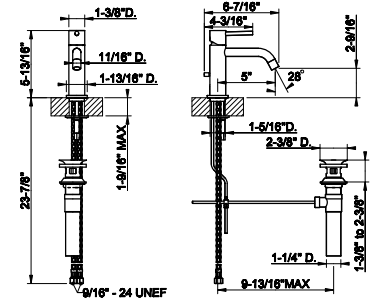

18601

Single lever washbasin mixer with pop-up assembly

- Spout projection 5"
- Height 5-13/16"
- 1-1/4" D. pop-up drain and flexible hoses with 9/16" – 24 UNEF connections.
- Max flow rate 1.2 GPM
- ADA compliant

031	Chrome	571
149	Finox Brushed Nickel	771
299	Matte Black	771