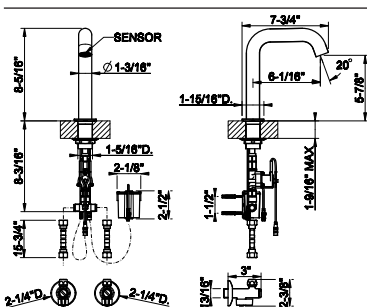

54381

Electronic basin mixer with temperature and water flow rate adjustment through under-basin control. TRAME

- 1/2" connections
- Spout projection 6-1/16"
- Height 8-15/16"
- Drain not included - See DRAINS section
- Max flow rate 1.2 GPM - 0.2 GPC
- 10 sec flow cycle
- Sensor imbedded in the spout
- ADA compliant

239 Steel Brushed	2.914
708 Copper Brushed PVD	4.313
707 Black Metal Br. PVD	4.313
726 Warm Bronze Br. PVD	4.313
727 Brass Brushed PVD	4.313