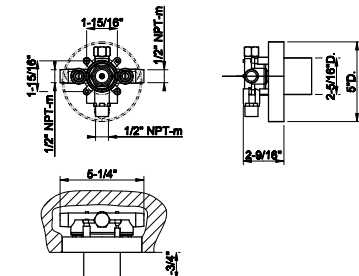

09272+58173

09272

In-wall single exit pressure balance rough valve

- 1/2" connections

031 Chrome	322