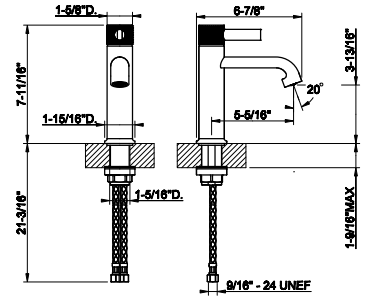

58002

Single lever washbasin mixer without pop-up assembly

- Spout projection 5-5/16"
- Height 7-11/16"
- Drain not included - See DRAINS section
- Max flow rate 1.2 GPM
- ADA compliant

031 Chrome	1.069	735 Warm Bronze PVD	1.582
149 Finox Brushed Nickel	1.443	726 Warm Bronze Br. PVD	1.688
187 Aged Bronze	1.688	710 Brass PVD	1.582
713 Antique Brass	1.688	727 Brass Brushed PVD	1.688
030 Copper PVD	1.582	246 Gold PVD	1.794
706 Black Metal PVD	1.582	720 Nickel PVD	1.582
708 Copper Brushed PVD	1.688	299 Matte Black	1.443
707 Black Metal Br. PVD	1.688	845 Dark Bronze	1.688

58003

Tall single lever washbasin mixer with pop-up assembly

- Spout projection 5-5/16"
- Height 13-5/16"
- 1-1/4" D. pop-up drain and flexible hoses with 9/16" – 24 UNEF connections
- Max flow rate 1.2 GPM
- ADA compliant