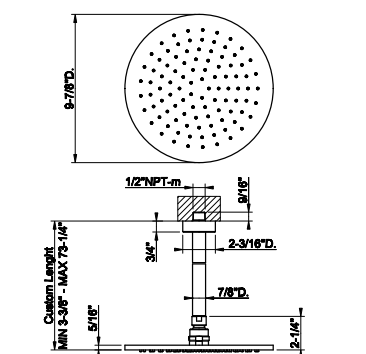

63350

Ceiling-mounted, shower head with arm, custom length

- 1/2" connections
- Projection from ceiling MIN 3-3/8" MAX 73-1/4"
- Max flow rate 1.75 GPM

031 Chrome	1.206	726 Warm Bronze Br. PVD	1.904
149 Finox Brushed Nickel	1.626	710 Brass PVD	1.784
187 Aged Bronze	1.904	727 Brass Brushed PVD	1.904
713 Antique Brass	1.904	246 Gold PVD	2.028
030 Copper PVD	1.784	720 Nickel PVD	1.784
706 Black Metal PVD	1.784	279 Matte White	1.626
708 Copper Brushed PVD	1.904	299 Matte Black	1.626
707 Black Metal Br. PVD	1.904	845 Dark Bronze	1.904
735 Warm Bronze PVD	1.784