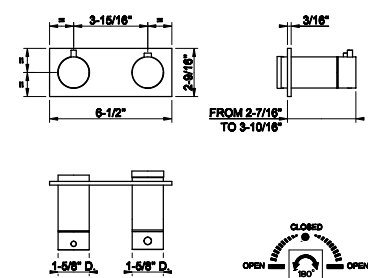

63334

TRIMS PARTS ONLY External parts for 2 -way diverter thermostatic and volume control

- Single backplates
- 1/2" connections
- Anti-scalding
- Requires in-wall rough valve 54169

031 Chrome	1.413	707 Black Metal Br. PVD	2.232
149 Finox Brushed Nickel	1.907	735 Warm Bronze PVD	2.089
187 Aged Bronze	2.232	726 Warm Bronze Br. PVD	2.232
713 Antique Brass	2.232	710 Brass PVD	2.089
030 Copper PVD	2.089	727 Brass Brushed PVD	2.232
706 Black Metal PVD	2.089	720 Nickel PVD	2.089
708 Copper Brushed PVD	2.232	299 Matte Black	1.907