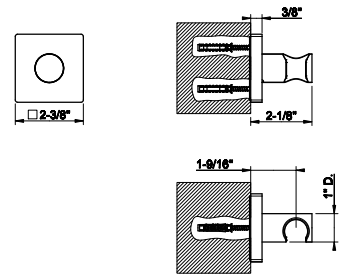

59157

Fixed handshower hook.

031 Chrome	264726	Warm Bronze Br. PVD	416
149 Finox Brushed Nickel	356710	Brass PVD	390
030 Copper PVD	390727	Brass Brushed PVD	416
706 Black Metal PVD	390720	Nickel PVD	390
708 Copper Brushed PVD	416279	Matte White	356
707 Black Metal Br. PVD	416299	Matte Black	356
735 Warm Bronze PVD	390