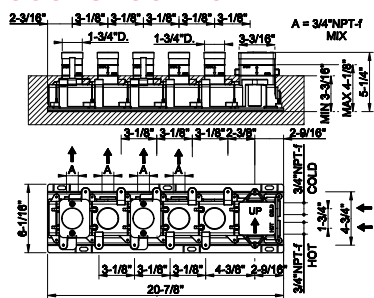

63015+66226