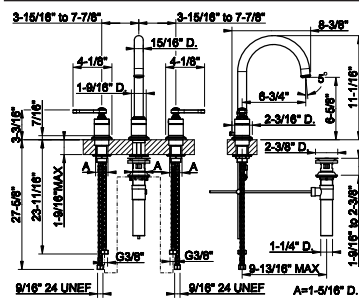

65015

Widespread washbasin mixer with pop-up assembly

- Spout projection 6-3/4"
- Height 11-1/16"
- 1-1/4" D. pop-up drain and flexible hoses with 9/16" – 24 UNEF connections.
- Max flow rate 1.2 GPM
- ADA compliant