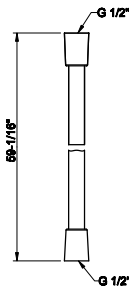

SP02148

Metal flexible hose, 59" length, 1/2" connector.

031 Chrome	166	735 Warm Bronze PVD	264
149 Finox Brushed Nickel	225	726 Warm Bronze Br. PVD	278
187 Aged Bronze	278	710 Brass PVD	264
713 Antique Brass	278	727 Brass Brushed PVD	278
030 Copper PVD	264	246 Gold PVD	296
706 Black Metal PVD	264	720 Nickel PVD	264
708 Copper Brushed PVD	278	299 Matte Black	225
707 Black Metal Br. PVD	278	845 Dark Bronze	269