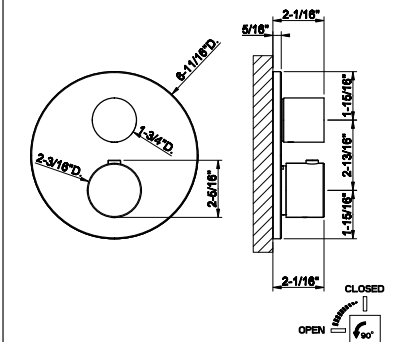

63133

TRIM PARTS ONLY External parts for thermostatic with single volume control DIAMANTATO.

- Single backplate
- 1/2" connections
- Vertical application
- Anti-scalding
- Requires in-wall rough valve 09279

031	Chrome	1.484	707	Black Metal Br. PVD	2.345
149	Finox Brushed Nickel	2.004	735	Warm Bronze PVD	2.197
187	Aged Bronze	2.345	726	Warm Bronze Br. PVD	2.345
713	Antique Brass	2.345	710	Brass PVD	2.197
030	Copper PVD	2.197	727	Brass Brushed PVD	2.345
706	Black Metal PVD	2.197	720	Nickel PVD	2.197
708	Copper Brushed PVD	2.345	299	Matte Black	2.004