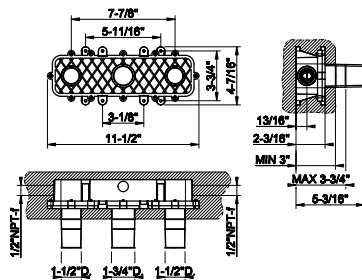

48089+54194