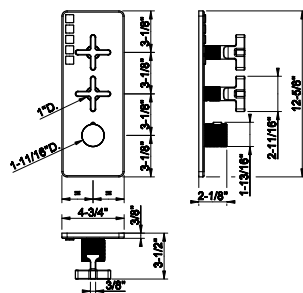

58240

TRIM PARTS ONLY External parts for 5-way thermostatic diverter with volume control - Cross Handles

- Single backplate
- High capacity
- 3/4" connections
- Vertical/Horizontal application
- Anti-scalding
- Requires in-wall rough valve 39601