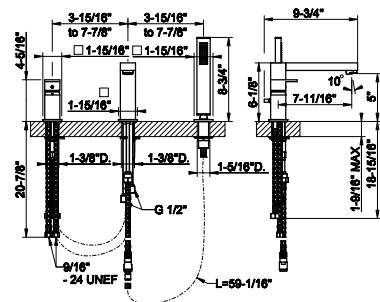

031 Chrome	2.172	720 Nickel PVD	3.214
149 Finox Brushed Nickel	2.933	299 Matte Black	2.933
030 Copper PVD	3.214		
706 Black Metal PVD	3.214		
708 Copper Brushed PVD	3.432		
707 Black Metal Br. PVD	3.432