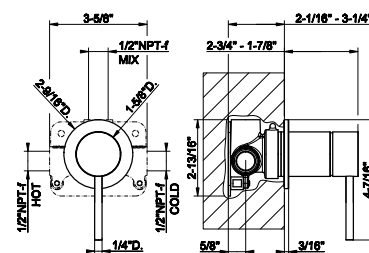

54219

TRIM PARTS ONLY Wall-mounted washbasin mixer control

- For spouts 54299 or 54296
- 1/2" connections
- Drain not included - See DRAINS section
- Requires in-wall rough valve 53112
- ADA compliant
- Handle kit

239	Steel Brushed	510
708	Copper Brushed PVD	756
707	Black Metal Br. PVD	756
726	Warm Bronze Br. PVD	756
727	Brass Brushed PVD	756
299	Matte Black	689