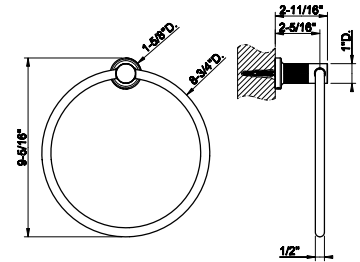

031 Chrome	391	735 Warm Bronze PVD	578
149 Finox Brushed Nickel	528	726 Warm Bronze Br. PVD	618
187 Aged Bronze	618	710 Brass PVD	578
713 Antique Brass	618	727 Brass Brushed PVD	618
030 Copper PVD	578	246 Gold PVD	657
706 Black Metal PVD	578	720 Nickel PVD	578
708 Copper Brushed PVD	618	299 Matte Black	528
707 Black Metal Br. PVD	618	845 Dark Bronze	618