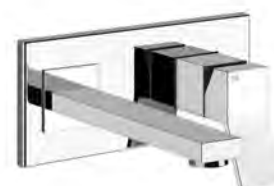

53088

TRIM PARTS ONLY Wall-mounted washbasin mixer trim

- Spout projection 8-1/8"
- Drain not included - See DRAINS section
- Requires in-wall rough valve 44697
- Max flow rate 1.2 GPM
- ADA compliant

031	Chrome	1.025	720	Nickel PVD	1.696
149	Finox Brushed Nickel	1.548	299	Matte Black	1.548
030	Copper PVD	1.696			
706	Black Metal PVD	1.696			
708	Copper Brushed PVD	1.811			
707	Black Metal Br. PVD	1.811