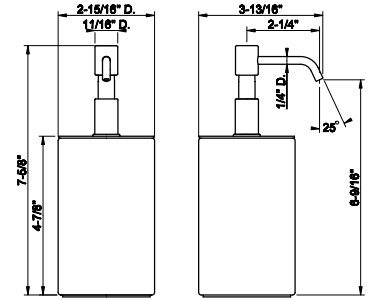

59532

Standing tumbler holder, black

031 Chrome	290

59537

Standing soap dispenser holder, white

031 Chrome	479	735 Warm Bronze PVD	710
149 Finox Brushed Nickel	647	726 Warm Bronze Br. PVD	757
187 Aged Bronze	757	710 Brass PVD	710
713 Antique Brass	757	727 Brass Brushed PVD	757
030 Copper PVD	710	720 Nickel PVD	710
706 Black Metal PVD	710	279 Matte White	647
708 Copper Brushed PVD	757	299 Matte Black	647
707 Black Metal Br. PVD	757