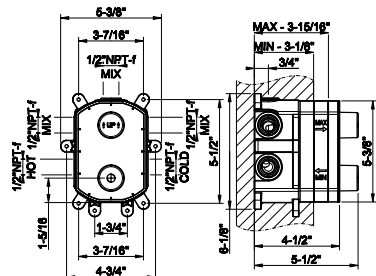

09279+65135

09279

In-wall thermostatic rough valve for 1/2/3-way diverter function

- 1/2" connections
- Vertical application
- Anti-scalding
- Non-Shared function

031 Chrome	762