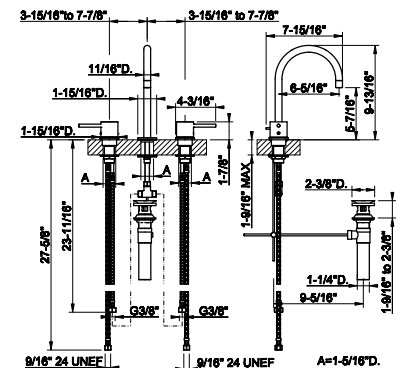

18611

Widespread washbasin mixer with pop-up assembly

- Spout projection 5"
- Height 3-1/2"
- 1-1/4" D. pop-up drain and flexible hoses with 9/16" – 24UNEF connections
- Max flow rate 1.2 GPM
- ADA compliant

031	Chrome	1.451
149	Finox Brushed Nickel	1.959
299	Matte Black	1.959