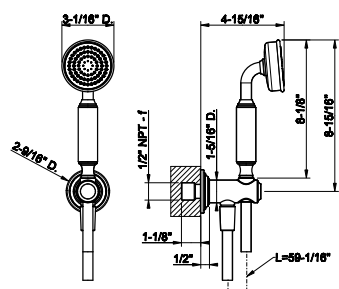

65123

Handshower set
• Fixed hook.
• Wall elbow
• 59" flex hose
• Max flow rate 1.75 GPM

031 Chrome	1.170	707 Black Metal Br. PVD	1.849
149 Finox Brushed Nickel	1.579	735 Warm Bronze PVD	1.731
187 Aged Bronze	1.849	726 Warm Bronze Br. PVD	1.849
713 Antique Brass	1.849	710 Brass PVD	1.731
030 Copper PVD	1.731	727 Brass Brushed PVD	1.849
706 Black Metal PVD	1.731	720 Nickel PVD	1.731
708 Copper Brushed PVD	1.849	299 Matte Black	1.579