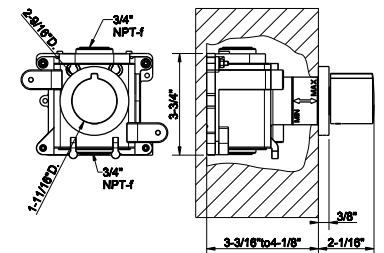

33095

Wall-fixing headshower.

- 1/2" connections
- Projection from the wall to center 15-1/2"
- Total projection 21-5/8"
- Max flow rate 1.75 GPM

238 Mirror Steel	4.160	720 Nickel PVD	6.157
239 Steel Brushed	4.160	299 Matte Black	5.616
030 Copper PVD	6.157		
706 Black Metal PVD	6.157		
708 Copper Brushed PVD	6.573		
707 Black Metal Br. PVD	6.573		