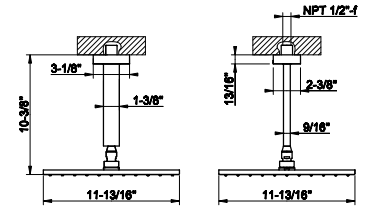

15186

Ceiling-mounted adjustable and antilimestone showerhead 11-13/16" X 11-13/16"

- 1/2" connections
- Projection from ceiling 10-3/8"
- Max flow rate 1.75 GPM

031 Chrome	2.634	735 Warm Bronze PVD	3.898
149 Finox Brushed Nickel	3.555	726 Warm Bronze Br. PVD	4.162
187 Aged Bronze	4.162	710 Brass PVD	3.898
713 Antique Brass	4.162	727 Brass Brushed PVD	4.162
030 Copper PVD	3.898	720 Nickel PVD	3.898
706 Black Metal PVD	3.898	299 Matte Black	3.555
708 Copper Brushed PVD	4.162	845 Dark Bronze	4.162
707 Black Metal Br. PVD	4.162