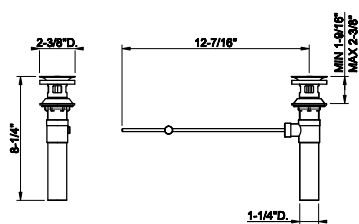

01313

Grille free-flow waste to be completed with tailpiece RI29037

031 Chrome	251