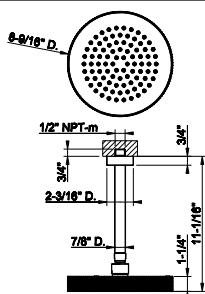

031 Chrome	2.054	707 Black Metal Br. PVD	3.245
149 Finox Brushed Nickel	2.772	735 Warm Bronze PVD	3.039
187 Aged Bronze	3.245	726 Warm Bronze Br. PVD	3.245
713 Antique Brass	3.245	710 Brass PVD	3.039
030 Copper PVD	3.039	727 Brass Brushed PVD	3.245
706 Black Metal PVD	3.039	720 Nickel PVD	3.039
708 Copper Brushed PVD	3.245	299 Matte Black	2.772

63552

Ceiling -mounted shower head with arm RIGATO.

- 1/2" connections.
- Projection from ceiling 11-1/16"
- Max flow rate 1.75 GPM