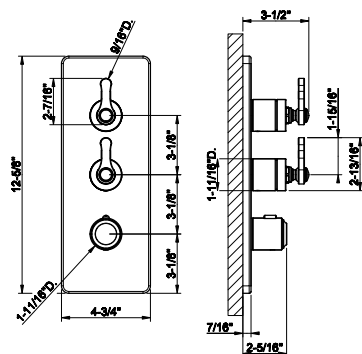

65200

TRIM PARTS ONLY External parts for thermostatic with 2 volume controls
• Single backplate
• High capacity
• 3/4" connections
• Vertical/Horizontal application
• Anti-scalding
• Requires in-wall rough valve 39693