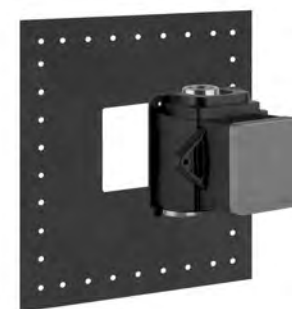

39601+39750

39601

In-wall thermostatic rough valve with 5-way diverter

- High capacity
- 3/4" connections
- Vertical/Horizontal application
- Anti-scalding
- Non shared function

031 Chrome	2.293

39750

TRIM PARTS ONLY External parts for 5-way thermostatic diverter with volume control

- Single backplate
- High Capacity
- 3/4" connections
- Vertical/horizontal application
- Anti-scalding
- Requires in-wall rough valve 39601

031 Chrome	1.916	710 Brass PVD	2.836
149 Finox Brushed Nickel	2.587	727 Brass Brushed PVD	3.028
187 Aged Bronze	3.028	123 Copper GHRC	2.299
713 Antique Brass	3.028	124 Black Metal GHRC	2.299
030 Copper PVD	2.836	125 Copper Brushed GHRC	2.492
706 Black Metal PVD	2.836	126 Black Metal Br. GHRC	2.492
708 Copper Brushed PVD	3.028	720 Nickel PVD	2.836
707 Black Metal Br. PVD	3.028	279 Matte White	2.587
735 Warm Bronze PVD	2.836	299 Matte Black	2.587
726 Warm Bronze Br. PVD	3.028		

39681+39666

39681

In-wall thermostatic rough valve for individual mixer

- High capacity
- 3/4" connections
- Vertical/Horizontal application
- Anti-scalding

031 Chrome	1.016

39666

TRIM PARTS ONLY External parts for individual thermostatic mixer

- High Capacity
- 3/4" connections
- Vertical/horizontal application
- Anti-scalding
- Requires in-wall rough valve 39681

031 Chrome	829	710 Brass PVD	1.574
149 Finox Brushed Nickel	1.436	727 Brass Brushed PVD	1.680
187 Aged Bronze	1.680	123 Copper GHRC	1.276
713 Antique Brass	1.680	124 Black Metal GHRC	1.276
030 Copper PVD	1.574	125 Copper Brushed GHRC	1.383
706 Black Metal PVD	1.574	126 Black Metal Br. GHRC	1.383
708 Copper Brushed PVD	1.680	720 Nickel PVD	1.574
707 Black Metal Br. PVD	1.680	279 Matte White	1.436
735 Warm Bronze PVD	1.574	299 Matte Black	1.436
726 Warm Bronze Br. PVD	1.680