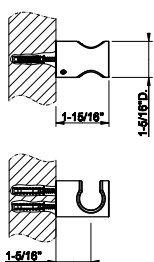

58157
Fixed handshower hook.

031 Chrome	213 735	Warm Bronze PVD	315
149 Finox Brushed Nickel	288 726	Warm Bronze Br. PVD	336
187 Aged Bronze	336 710	Brass PVD	315
713 Antique Brass	336 727	Brass Brushed PVD	336
030 Copper PVD	315 246	Gold PVD	357
706 Black Metal PVD	315 720	Nickel PVD	315
708 Copper Brushed PVD	336 299	Matte Black	288
707 Black Metal Br. PVD	336 845	Dark Bronze	336

58160
Adjustable handshower hook.

031 Chrome	377 735	Warm Bronze PVD	558
149 Finox Brushed Nickel	509 726	Warm Bronze Br. PVD	596
187 Aged Bronze	596 710	Brass PVD	558
713 Antique Brass	596 727	Brass Brushed PVD	596
030 Copper PVD	558 246	Gold PVD	633
706 Black Metal PVD	558 720	Nickel PVD	558
708 Copper Brushed PVD	596 299	Matte Black	509
707 Black Metal Br. PVD	596 845	Dark Bronze	596

HABITO

14372
Handshower
• Max flow rate 1.75 GPM

031 Chrome	116 735	Warm Bronze PVD	322
149 Finox Brushed Nickel	275 726	Warm Bronze Br. PVD	342
187 Aged Bronze	342 710	Brass PVD	322
713 Antique Brass	342 727	Brass Brushed PVD	342
030 Copper PVD	322 246	Gold PVD	363
706 Black Metal PVD	322 720	Nickel PVD	322
708 Copper Brushed PVD	342 279	Matte White	275
707 Black Metal Br. PVD	342 299	Matte Black	195

14370
Antilimestone handshower
• Single spray
• Max flow rate 1.75 GPM

031 Chrome	164 726	Warm Bronze Br. PVD	404
149 Finox Brushed Nickel	327 710	Brass PVD	378
187 Aged Bronze	404 727	Brass Brushed PVD	404
713 Antique Brass	404 246	Gold PVD	428
030 Copper PVD	378 147	Chrome Brushed	327
706 Black Metal PVD	378 720	Nickel PVD	378
708 Copper Brushed PVD	404 279	Matte White	327
707 Black Metal Br. PVD	404 299	Matte Black	327
735 Warm Bronze PVD	378 845	Dark Bronze	404

14376
Handshower with white insert
• 3-pattern spray
• Max flow rate 1.75 GPM