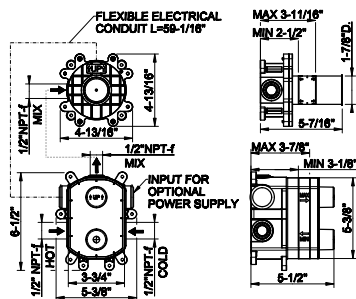

44665+54315

44665

In-wall rough valve for wall-mounted electronic mixer.
• 1/2" connections

031 Chrome	1.262