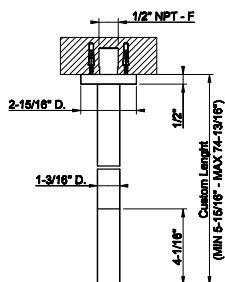

63499

Ceiling-mounted washbasin spout only

- Custom length: Minimum 5-15/16" - Maximum 74-13/16"
- Drain not included - See DRAINS section
- Requires mixer control
- Max flow rate 1.2 gpm