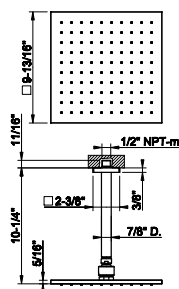

59155

Ceiling-mounted adjustable shower head with arm.

- 1/2" connections.
- Projection from ceiling 10-1/4"
- Max flow rate 1.75 GPM

031	Chrome	993	726	Warm Bronze Br. PVD	1.570
149	Finox Brushed Nickel	1.340	710	Brass PVD	1.470
030	Copper PVD	1.470	727	Brass Brushed PVD	1.570
706	Black Metal PVD	1.470	720	Nickel PVD	1.470
708	Copper Brushed PVD	1.570	279	Matte White	1.340
707	Black Metal Br. PVD	1.570	299	Matte Black	1.340
735	Warm Bronze PVD	1.470			

26648

Wall-mounted adjustable shower head with arm

- 1/2" connections
- Projection from wall to center 13"
- Total projection 17-1/4"
- Max flow rate 1.75 GPM

031	Chrome	1.910	735	Warm Bronze PVD	2.828
149	Finox Brushed Nickel	2.579	726	Warm Bronze Br. PVD	3.018
187	Aged Bronze	3.018	710	Brass PVD	2.828
713	Antique Brass	3.018	727	Brass Brushed PVD	3.018
030	Copper PVD	2.828	720	Nickel PVD	2.828
706	Black Metal PVD	2.828	299	Matte Black	2.579
708	Copper Brushed PVD	3.018	845	Dark Bronze	3.018
707	Black Metal Br. PVD	3.018			

15185

Wall-mounted adjustable and antilimestone showerhead 11-13/16" X 11-13/16"

- 1/2" connections
- Projection from wall 18-7/8"
- Max flow rate 1.75 GPM

031	Chrome	2.771	735	Warm Bronze PVD	4.102
149	Finox Brushed Nickel	3.740	726	Warm Bronze Br. PVD	4.377
187	Aged Bronze	4.377	710	Brass PVD	4.102
713	Antique Brass	4.377	727	Brass Brushed PVD	4.377
030	Copper PVD	4.102	720	Nickel PVD	4.102
706	Black Metal PVD	4.102	299	Matte Black	3.740
708	Copper Brushed PVD	4.377	845	Dark Bronze	4.377
707	Black Metal Br. PVD	4.377			

15186

Ceiling-mounted adjustable and antilimestone showerhead 11-13/16" X 11-13/16"

- 1/2" connections
- Projection from ceiling 10-3/8"
- Max flow rate 1.75 GPM