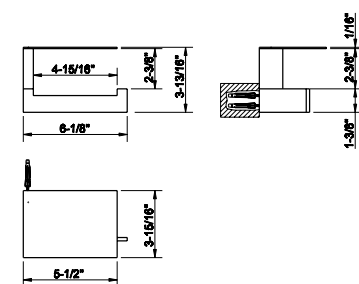

20849
Wall-mounted tissue holder with cover

031 Chrome	633	707 Black Metal Br. PVD	1.000
149 Finox Brushed Nickel	855	735 Warm Bronze PVD	937
187 Aged Bronze	1.000	726 Warm Bronze Br. PVD	1.000
713 Antique Brass	1.000	710 Brass PVD	937
030 Copper PVD	937	727 Brass Brushed PVD	1.000
706 Black Metal PVD	937	720 Nickel PVD	937
708 Copper Brushed PVD	1.000	099 Black XL	855