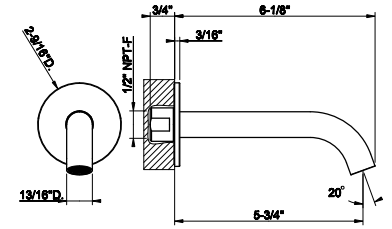

54010

Medium wall-mounted spout basin

239	Steel Brushed	420
708	Copper Brushed PVD	620
707	Black Metal Br. PVD	620
726	Warm Bronze Br. PVD	620
727	Brass Brushed PVD	620
299	Matte Black	565