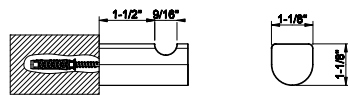

59561

Corner shelf

031 Chrome	548	735 Warm Bronze PVD	810
149 Finox Brushed Nickel	739	726 Warm Bronze Br. PVD	865
187 Aged Bronze	865	710 Brass PVD	810
713 Antique Brass	865	727 Brass Brushed PVD	865
030 Copper PVD	810	720 Nickel PVD	810
706 Black Metal PVD	810	279 Matte White	739
708 Copper Brushed PVD	865	299 Matte Black	739
707 Black Metal Br. PVD	865		

59521

Wall-mounted garment hook

031 Chrome	126	726 Warm Bronze Br. PVD	199
149 Finox Brushed Nickel	170	710 Brass PVD	186
030 Copper PVD	186	727 Brass Brushed PVD	199
706 Black Metal PVD	186	720 Nickel PVD	186
708 Copper Brushed PVD	199	279 Matte White	170
707 Black Metal Br. PVD	199	299 Matte Black	170
735 Warm Bronze PVD	186