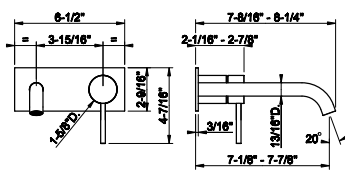

54190

TRIM PARTS ONLY Wall-mounted washbasin mixer trim
• Spout projection 7-1/8" - 7-7/8"
• Drain not included - See DRAINS section
• Requires in-wall rough valve 54197
• Max flow rate 1.2 GPM
• ADA compliant
• Handle kit

239 Steel Brushed	1.122
708 Copper Brushed PVD	1.660
707 Black Metal Br. PVD	1.660
726 Warm Bronze Br. PVD	1.660
727 Brass Brushed PVD	1.660
299 Matte Black	1.514