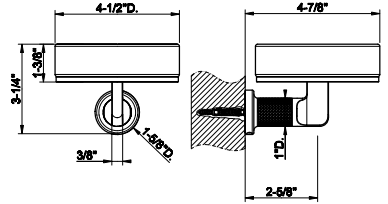

58502

Wall-mounted soap dish, black

031 Chrome	543 735	Warm Bronze PVD	804
149 Finox Brushed Nickel	733 726	Warm Bronze Br. PVD	857
187 Aged Bronze	857 710	Brass PVD	804
713 Antique Brass	857 727	Brass Brushed PVD	857
030 Copper PVD	804 246	Gold PVD	912
706 Black Metal PVD	804 720	Nickel PVD	804
708 Copper Brushed PVD	857 299	Matte Black	733
707 Black Metal Br. PVD	857 845	Dark Bronze	857