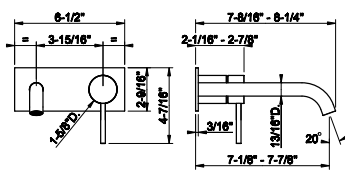

54490

TRIM PARTS ONLY Wall-mounted washbasin mixer trim
• Spout projection 7-1/8" - 7-7/8"
• Drain not included - See DRAINS section
• Requires in-wall rough valve 54197
• Max flow rate 1.2 GPM
• ADA compliant
• Handle kit

239 Steel Brushed	1.122
708 Copper Brushed PVD	1.660
707 Black Metal Br. PVD	1.660
726 Warm Bronze Br. PVD	1.660
727 Brass Brushed PVD	1.660
299 Matte Black	1.514