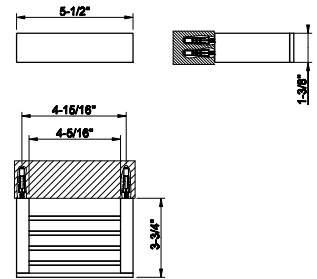

031 Chrome	448	707 Black Metal Br. PVD	706
149 Finox Brushed Nickel	584	735 Warm Bronze PVD	662
187 Aged Bronze	708	726 Warm Bronze Br. PVD	706
713 Antique Brass	708	710 Brass PVD	662
030 Copper PVD	662	727 Brass Brushed PVD	706
706 Black Metal PVD	662	720 Nickel PVD	662
708 Copper Brushed PVD	706	099 Black XL	565