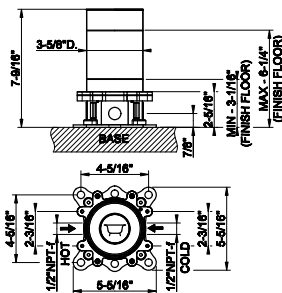

48189+53129