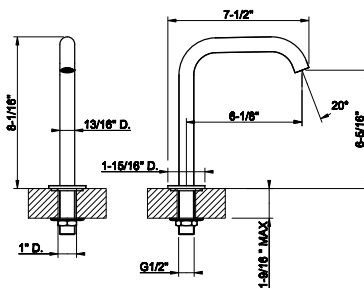

54091

Medium basin spout

239 Steel Brushed	570
708 Copper Brushed PVD	841
707 Black Metal Br. PVD	841
726 Warm Bronze Br. PVD	841
727 Brass Brushed PVD	841
299 Matte Black	768