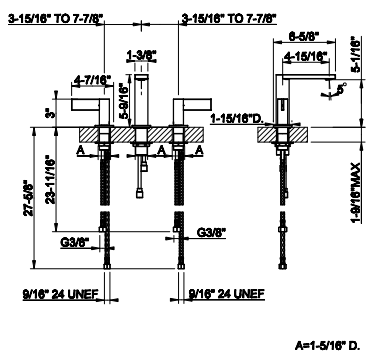

73514

Widespread washbasin mixer without pop-up assembly. RIGATO

- Spout projection 4-15/16"
- Height 5-9/16"
- Drain not included - See DRAINS section
- Max flow rate 1.2 GPM

031 Chrome	1.697	735 Warm Bronze PVD	2.512
149 Finox Brushed Nickel	2.293	726 Warm Bronze Br. PVD	2.682
187 Aged Bronze	2.682	710 Brass PVD	2.512
713 Antique Brass	2.682	727 Brass Brushed PVD	2.682
030 Copper PVD	2.512	720 Nickel PVD	2.512
706 Black Metal PVD	2.512	299 Matte Black	2.293
708 Copper Brushed PVD	2.682	845 Dark Bronze	2.682
707 Black Metal Br. PVD	2.682