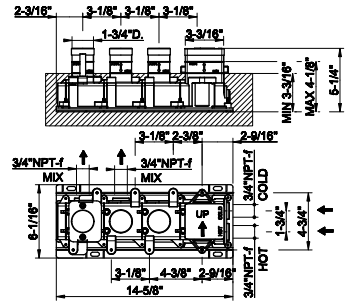

63011

In-wall thermostatic rough valve for two separate functions.

- High capacity
- 3/4" connections
- Anti-scalding

031 Chrome	1.438

63011+63012

63012

TRIM PARTS ONLY External parts for thermostatic mixer for two separate functions, with push-button on/off controls.

- Single backplate
- High capacity
- 3/4" connections
- Anti-scalding
- Requires in-wall rough valve 63011