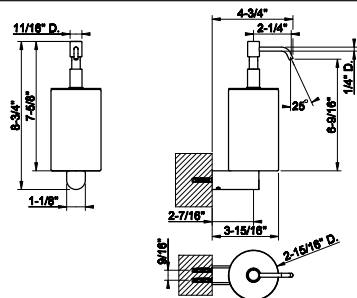

59514
Wall-mounted liquid soap dispenser - black

031	Chrome	633	726	Warm Bronze Br. PVD	1.000
149	Finox Brushed Nickel	855	710	Brass PVD	937
030	Copper PVD	937	727	Brass Brushed PVD	1.000
706	Black Metal PVD	937	720	Nickel PVD	937
708	Copper Brushed PVD	1.000	279	Matte White	855
707	Black Metal Br. PVD	1.000	299	Matte Black	855
735	Warm Bronze PVD		937