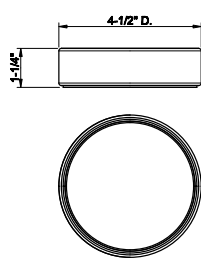

59525

Standing soap holder, white

031 Chrome	276