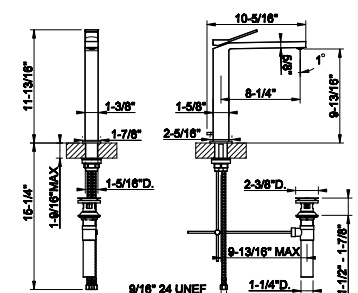

53003

Tall single lever washbasin mixer with pop-up assembly

- Extended spout projection 8-1/4"
- Height 11-13/16"
- 1-1/4" D. pop-up drain and flexible hoses with 9/16" – 24 UNEF connections
- Max flow rate 1.2 GPM
- ADA compliant

031 Chrome	1.169	720 Nickel PVD	1.731
149 Finox Brushed Nickel	1.579	299 Matte Black	1.579
030 Copper PVD	1.731		
706 Black Metal PVD	1.731		
708 Copper Brushed PVD	1.848		
707 Black Metal Br. PVD	1.848