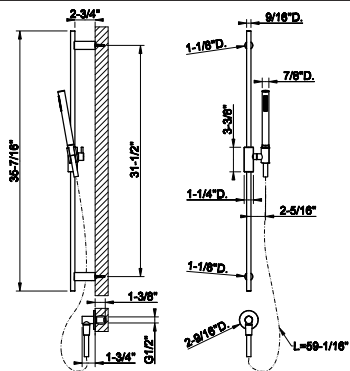

70142

Handshower and adjustable sliding rail set. INTRECCIO

- Adjustable bar
- Adjustable hook
- 59" Flex hose
- Wall elbow
- Max flow rate 1.75GPM. Insert in desired finish included.

031 Chrome	1.474	726 Warm Bronze Br. PVD	2.330
149 Finox Brushed Nickel	1.991	710 Brass PVD	2.182
706 Black Metal PVD	2.182	727 Brass Brushed PVD	2.330
708 Copper Brushed PVD	2.330	299 Matte Black	1.991
707 Black Metal Br. PVD	2.330	845 Dark Bronze	2.330
735 Warm Bronze PVD	2.182