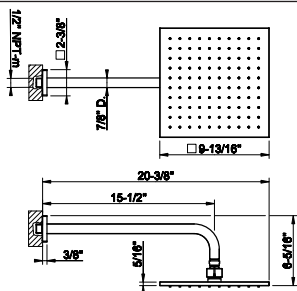

33755

Wall-mounted shower head

- 1/2" connections
- Projection from wall to center 15-3/4"
- Total projection 20"
- Max flow rate 1.75GPM

031	Chrome	1.490	299	Matte Black	2.012
123	Copper GHRC	1.789			
124	Black Metal GHRC	1.789			
125	Copper Brushed GHRC	1.937			
126	Black Metal Br. GHRC	1.937			
279	Matte White	2.012