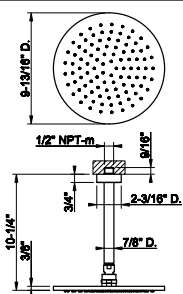

63348

Wall-mounted adjustable shower head with arm.

- 1/2" connections.
- Projection from wall to center 13-7/8"
- Total projection 18-3/4"
- Max flow rate 1.75 GPM

031 Chrome	945	707 Black Metal Br. PVD	1.491
149 Finox Brushed Nickel	1.274	735 Warm Bronze PVD	1.395
187 Aged Bronze	1.491	726 Warm Bronze Br. PVD	1.491
713 Antique Brass	1.491	710 Brass PVD	1.395
030 Copper PVD	1.395	727 Brass Brushed PVD	1.491
706 Black Metal PVD	1.395	720 Nickel PVD	1.395
708 Copper Brushed PVD	1.491	299 Matte Black	1.274