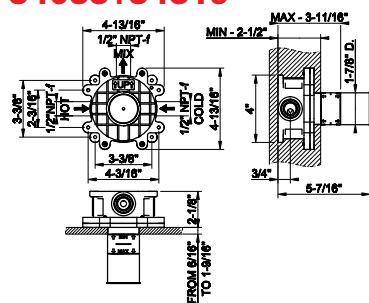

54055+54319

54055

Wall-mounted Basin/bath mixer rough valve. One exit

239 Steel Brushed	489