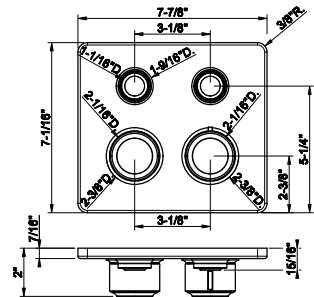

65232

TRIM PARTS ONLY External parts for thermostatic mixer for two functions, with push-button on/off control

- Single backplate
- 1/2"connections
- Anti-scalding
- Requires in-wall rough valve 63001
- Non-Shared Function

031	Chrome	2.046	735	Warm Bronze PVD	3.028
149	Finox Brushed Nickel	2.762	726	Warm Bronze Br. PVD	3.232
187	Aged Bronze	3.232	710	Brass PVD	3.028
713	Antique Brass	3.232	727	Brass Brushed PVD	3.232
030	Copper PVD	3.028	246	Gold PVD	3.437
706	Black Metal PVD	3.028	720	Nickel PVD	3.028
708	Copper Brushed PVD	3.232	299	Matte Black	2.762
707	Black Metal Br. PVD	3.232