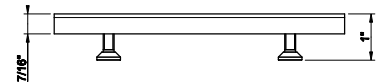

031 Chrome	450	710 Brass PVD	666
149 Finox Brushed Nickel	608	727 Brass Brushed PVD	711
030 Copper PVD	666	246 Gold PVD	756
706 Black Metal PVD	666	147 Chrome Brushed	608
708 Copper Brushed PVD	711	720 Nickel PVD	666
707 Black Metal Br. PVD	711	716 Gold Brushed PVD	756
735 Warm Bronze PVD	666	299 Matte Black	608
726 Warm Bronze Br. PVD	711