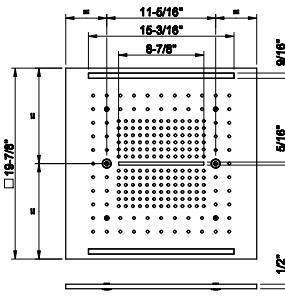

57927+57977

57927

Multifunction system for ceiling installation

- 19-7/8"
- RAINFALL/WATERFALL/MIST functions and chromotherapy effect
- 1/2" connections
- Max Flow rate 1.75 GPM with RIR5404 reducer for single exit (to be purchased separately)
- Electronic parts included with remote watertight control and hook
- 12V power supply RIR5402 required, not included to be purchased separately
- To be complemented by cover 57977

238 Mirror Steel 6.455

57977

Cover with lighting system for 19-7/8" multifunction system.

238 Mirror Steel	3.077	735 Warm Bronze PVD	4.555
239 Steel Brushed	3.077	726 Warm Bronze Br. PVD	4.863
187 Aged Bronze	4.863	710 Brass PVD	4.555
713 Antique Brass	4.863	727 Brass Brushed PVD	4.863
030 Copper PVD	4.555	246 Gold PVD	5.170
706 Black Metal PVD	4.555	720 Nickel PVD	4.555
708 Copper Brushed PVD	4.863	299 Matte Black	4.154
707 Black Metal Br. PVD	4.863