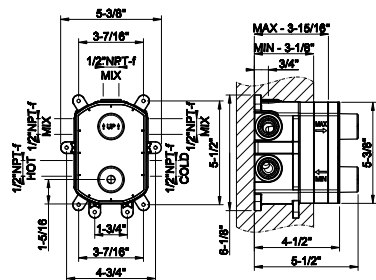

09279+66137