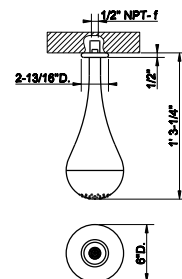

35351

Ceiling-mounted shower head
• 1/2" connections
• Projection from ceiling 15-1/4"
• Max flow rate 1.75 GPM

031 Chrome	2.165	299 Matte Black	2.924
123 Copper GHRC	2.598		
124 Black Metal GHRC	2.598		
125 Copper Brushed GHRC	2.814		
126 Black Metal Br. GHRC	2.814		
279 Matte White	2.924