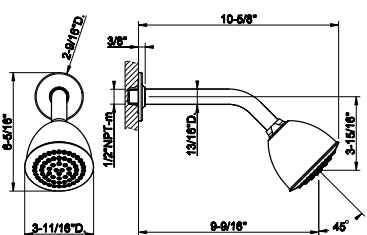

58180

Wall-mounted adjustable shower head with arm

- 1/2" connections
- Projection from wall to center 9-9/16"
- Total projection 10-5/8"
- Max flow rate 1.75 GPM

031 Chrome	714	735 Warm Bronze PVD	1.057
149 Finox Brushed Nickel	965	726 Warm Bronze Br. PVD	1.129
187 Aged Bronze	1.129	710 Brass PVD	1.057
713 Antique Brass	1.129	727 Brass Brushed PVD	1.129
030 Copper PVD	1.057	246 Gold PVD	1.199
706 Black Metal PVD	1.057	720 Nickel PVD	1.057
708 Copper Brushed PVD	1.129	299 Matte Black	965
707 Black Metal Br. PVD	1.129	845 Dark Bronze	1.129