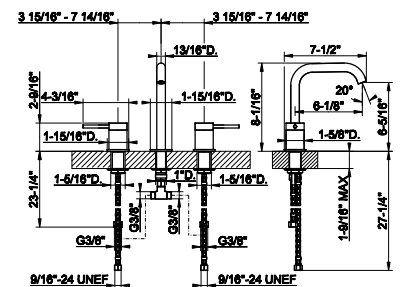

54402

Single lever washbasin mixer without pop-up assembly

- Spout projection 4-13/16"
- Height 6-1/4"
- Drain not included - See DRAINS section
- Max flow rate 1.2 GPM
- ADA compliant
- Handle kit

239 Steel Brushed	1.034
708 Copper Brushed PVD	1.531
707 Black Metal Br. PVD	1.531
726 Warm Bronze Br. PVD	1.531
727 Brass Brushed PVD	1.531
299 Matte Black	1.396

54409

Tall single lever washbasin mixer without pop-up assembly

- Spout projection 4-13/16"
- Height 12"
- Drain not included - See DRAINS section
- Max flow rate 1.2 GPM
- ADA compliant
- Handle kit

239 Steel Brushed	1.288
708 Copper Brushed PVD	1.906
707 Black Metal Br. PVD	1.906
726 Warm Bronze Br. PVD	1.906
727 Brass Brushed PVD	1.906
299 Matte Black	1.737

54406

Tall single lever washbasin mixer without pop-up assembly

- Extended spout projection 6-1/8"
- Height 12"
- Drain not included - See DRAINS section
- Max flow rate 1.2 GPM
- ADA compliant
- Handle kit

239 Steel Brushed	1.316
708 Copper Brushed PVD	1.949
707 Black Metal Br. PVD	1.949
726 Warm Bronze Br. PVD	1.949
727 Brass Brushed PVD	1.949
299 Matte Black	1.777

54412

Widespread washbasin mixer without pop-up assembly

- Spout projection 6-1/8"
- Height 8-1/16"
- 1/2" connections
- Drain not included - See DRAINS section
- Max flow rate 1.2 GPM
- ADA compliant
- Handle kit

239 Steel Brushed	1.903
708 Copper Brushed PVD	2.816
707 Black Metal Br. PVD	2.816
726 Warm Bronze Br. PVD	2.816
727 Brass Brushed PVD	2.816
299 Matte Black	2.568