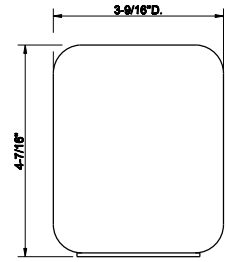

031 Chrome	226

38035
Standing tumbler holder, black