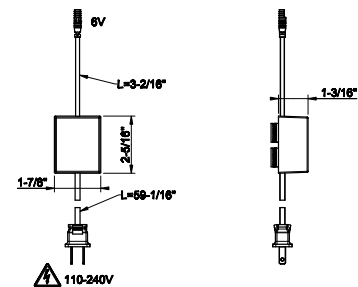

44680

Power supplier for separate control as an alternative to the battery supplied in the standard version