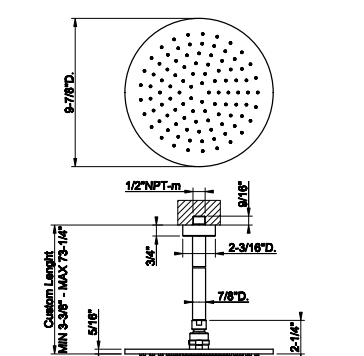

63350

Ceiling-mounted, shower head with arm, custom length

- 1/2" connections
- Projection from ceiling MIN 3-3/8" MAX 73-1/4"
- Max flow rate 1.75 GPM

031 Chrome	1.206	726 Warm Bronze Br. PVD	1.904
149 Finox Brushed Nickel	1.626	710 Brass PVD	1.784
187 Aged Bronze	1.904	727 Brass Brushed PVD	1.904
713 Antique Brass	1.904	246 Gold PVD	2.028
030 Copper PVD	1.784	720 Nickel PVD	1.784
706 Black Metal PVD	1.784	279 Matte White	1.626
708 Copper Brushed PVD	1.904	299 Matte Black	1.626
707 Black Metal Br. PVD	1.904	845 Dark Bronze	1.904
735 Warm Bronze PVD	1.784