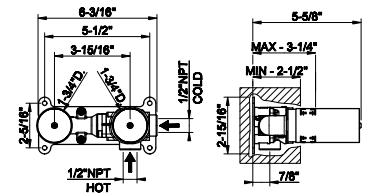

54197+58089