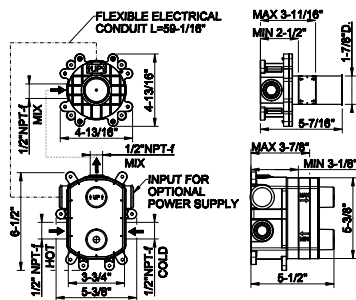

44665+54314

44665

In-wall rough valve for wall-mounted electronic mixer.
• 1/2" connections

031 Chrome	1.262