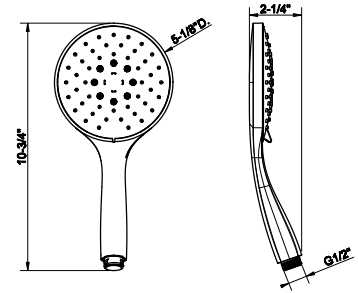

14376

Handshower with white insert
• 3-pattern spray
• Max flow rate 1.75 GPM

031 Chrome	339	726 Warm Bronze Br. PVD	570
149 Finox Brushed Nickel	458	710 Brass PVD	535
187 Aged Bronze	570	727 Brass Brushed PVD	570
713 Antique Brass	570	246 Gold PVD	592
030 Copper PVD	535	147 Chrome Brushed	458
706 Black Metal PVD	535	720 Nickel PVD	536
708 Copper Brushed PVD	570	279 Matte White	458
707 Black Metal Br. PVD	570	299 Matte Black	458
735 Warm Bronze PVD	535	845 Dark Bronze	570

01637

59" flex hose

031 Chrome	116	726 Warm Bronze Br. PVD	186
149 Finox Brushed Nickel	150	710 Brass PVD	176
187 Aged Bronze	186	727 Brass Brushed PVD	186
713 Antique Brass	186	246 Gold PVD	197
030 Copper PVD	176	720 Nickel PVD	176
706 Black Metal PVD	176	279 Matte White	150
708 Copper Brushed PVD	186	299 Matte Black	150
707 Black Metal Br. PVD	186	845 Dark Bronze	186
735 Warm Bronze PVD	176