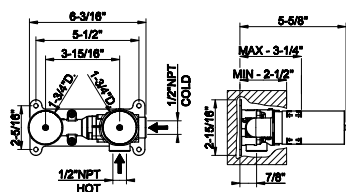

54197+54490