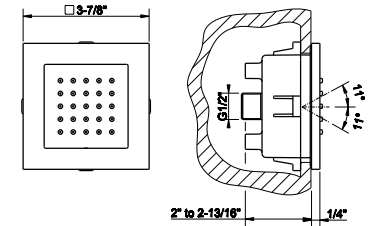

32984

TRIM PARTS ONLY Square in-wall pivotable body spray

- 1/2" connections
- Requires in-wall rough valve 32987
- Max flow rate 1 GPM at 60 PSI

031 Chrome	832	707 Black Metal Br. PVD	1.315
149 Finox Brushed Nickel	1.124	735 Warm Bronze PVD	1.232
187 Aged Bronze	1.315	726 Warm Bronze Br. PVD	1.315
713 Antique Brass	1.315	710 Brass PVD	1.232
030 Copper PVD	1.232	727 Brass Brushed PVD	1.315
706 Black Metal PVD	1.232	720 Nickel PVD	1.232
708 Copper Brushed PVD	1.315	845 Dark Bronze	1.315