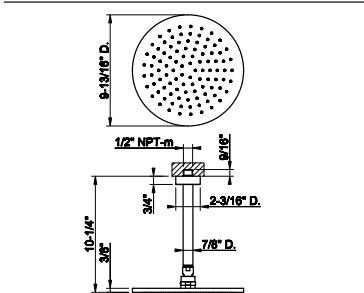

63348

Wall-mounted adjustable shower head with arm.

- 1/2" connections.
- Projection from wall to center 13-7/8"
- Total projection 18-3/4"
- Max flow rate 1.75 GPM

031 Chrome	945	707 Black Metal Br. PVD	1.491
149 Finox Brushed Nickel	1.274	735 Warm Bronze PVD	1.395
187 Aged Bronze	1.491	726 Warm Bronze Br. PVD	1.491
713 Antique Brass	1.491	710 Brass PVD	1.395
030 Copper PVD	1.395	727 Brass Brushed PVD	1.491
706 Black Metal PVD	1.395	720 Nickel PVD	1.395
708 Copper Brushed PVD	1.491	299 Matte Black	1.274

63352

Ceiling-mounted adjustable shower head with arm.

- 1/2" connections.
- Projection from ceiling 10-1/4"
- Max flow rate 1.75 GPM

031 Chrome	840	707 Black Metal Br. PVD	1.328
149 Finox Brushed Nickel	1.135	735 Warm Bronze PVD	1.244
187 Aged Bronze	1.328	726 Warm Bronze Br. PVD	1.328
713 Antique Brass	1.328	710 Brass PVD	1.244
030 Copper PVD	1.244	727 Brass Brushed PVD	1.328
706 Black Metal PVD	1.244	720 Nickel PVD	1.244
708 Copper Brushed PVD	1.328	299 Matte Black	1.135