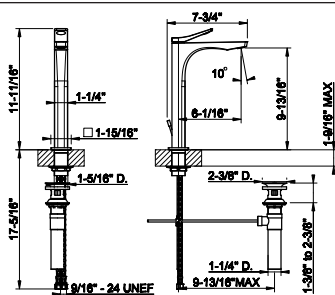

59003

Tall single lever washbasin mixer with pop-up assembly

- Spout projection 6-1/16"
- 1-1/4" D. pop-up drain and flexible hoses with 9/16" – 24 UNEF
- Height 11-11/16"
- Max flow rate 1.2 GPM
- ADA compliant
- When ordered in #279 drain will be in #031