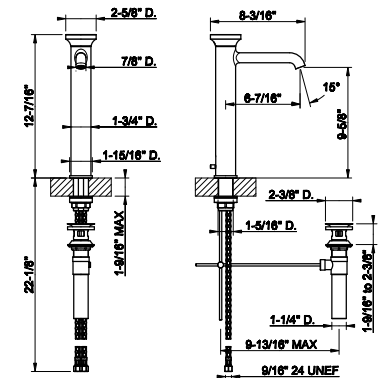

66003

1. Tall single lever washbasin mixer with pop-up assembly.
2. Can be combined with the insert 66600 and 66602 of the desired finish.
   - Extended spout projection 6-7/16"
   - Height 12-1/2"
   - 1-1/4" D. pop-up drain and flexible hoses with 9/16" – 24UNEF connections
   - Max flow rate 1.2 GPM

031 Chrome	1.091	708 Copper Brushed PVD	1.726
278 Glossy Coral	1.726	707 Black Metal Br. PVD	1.726
277 Glossy Odra	1.726	726 Warm Bronze Br. PVD	1.726
276 Matte Agave	1.474	727 Brass Brushed PVD	1.726
275 Matte Cipria	1.474	720 Nickel PVD	1.615
273 Matte Greige	1.474	299 Matte Black	1.474
149 Finox Brushed Nickel	1.474	845 Dark Bronze	1.726
706 Black Metal PVD	1.615