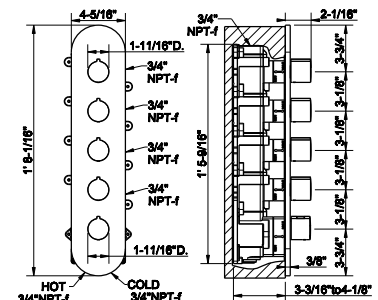

39756

TRIM PARTS ONLY External parts for thermostatic with 4 volume controls

- Single backplate
- High Capacity
- 3/4" connections
- Vertical/horizontal application
- Anti-scalding
- Requires in-wall rough valve 39699

031 Chrome	2.293	710 Brass PVD	3.394
149 Finox Brushed Nickel	3.096	727 Brass Brushed PVD	3.624
187 Aged Bronze	3.624	123 Copper GHRC	2.752
713 Antique Brass	3.624	124 Black Metal GHRC	2.752
030 Copper PVD	3.394	125 Copper Brushed GHRC	2.982
706 Black Metal PVD	3.394	126 Black Metal Br. GHRC	2.982
708 Copper Brushed PVD	3.624	720 Nickel PVD	3.394
707 Black Metal Br. PVD	3.624	279 Matte White	3.096
735 Warm Bronze PVD	3.394	299 Matte Black	3.096
726 Warm Bronze Br. PVD	3.624