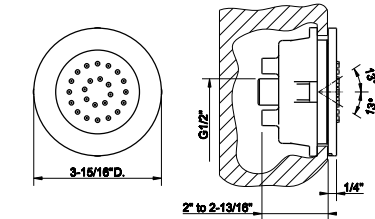

031 Chrome	672	726 Warm Bronze Br. PVD	1.063
149 Finox Brushed Nickel	908	710 Brass PVD	995
187 Aged Bronze	1.063	727 Brass Brushed PVD	1.063
713 Antique Brass	1.063	246 Gold PVD	1.130
030 Copper PVD	995	147 Chrome Brushed	908
706 Black Metal PVD	995	720 Nickel PVD	995
708 Copper Brushed PVD	1.063	279 Matte White	908
707 Black Metal Br. PVD	1.063	299 Matte Black	908
735 Warm Bronze PVD	995