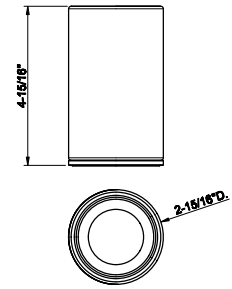

54732

Standing tumbler holder, black

239	Steel Brushed	331
708	Copper Brushed PVD	490
707	Black Metal Br. PVD	490
726	Warm Bronze Br. PVD	490
727	Brass Brushed PVD	490
299	Matte Black	447