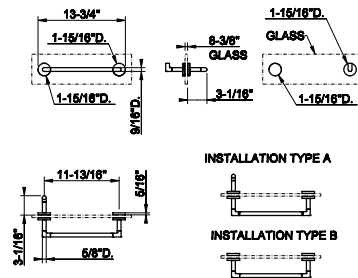

63824

Towel rail for glass fixing - 12" length

031 Chrome	903	707 Black Metal Br. PVD	1.428
149 Finox Brushed Nickel	1.219	735 Warm Bronze PVD	1.336
187 Aged Bronze	1.428	726 Warm Bronze Br. PVD	1.428
713 Antique Brass	1.428	710 Brass PVD	1.336
030 Copper PVD	1.336	727 Brass Brushed PVD	1.428
706 Black Metal PVD	1.336	720 Nickel PVD	1.336
708 Copper Brushed PVD	1.428	299 Matte Black	1.219