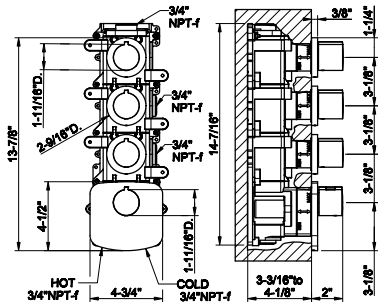

39646

TRIM PARTS ONLY External parts for thermostatic with 3 volume controls

- Separate backplate
- High Capacity
- 3/4" connections
- Vertical/horizontal application
- Anti-scalding
- Requires in-wall rough valve 39695

031 Chrome	2.172	710 Brass PVD	3.914
149 Finox Brushed Nickel	3.571	727 Brass Brushed PVD	4.178
187 Aged Bronze	4.178	123 Copper GHRC	3.174
713 Antique Brass	4.178	124 Black Metal GHRC	3.174
030 Copper PVD	3.914	125 Copper Brushed GHRC	3.438
706 Black Metal PVD	3.914	126 Black Metal Br. GHRC	3.438
708 Copper Brushed PVD	4.178	720 Nickel PVD	3.914
707 Black Metal Br. PVD	4.178	279 Matte White	3.571
735 Warm Bronze PVD	3.914	299 Matte Black	3.571
726 Warm Bronze Br. PVD	4.178