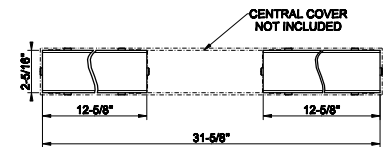

031 Chrome	1.197710	Brass PVD	1.772
239 Steel Brushed	1.197727	Brass Brushed PVD	1.772
030 Copper PVD	1.772246	Gold PVD	2.011
706 Black Metal PVD	1.772147	Chrome Brushed	1.616
708 Copper Brushed PVD	1.772720	Nickel PVD	1.772
707 Black Metal Br. PVD	1.772716	Gold Brushed PVD	2.011
735 Warm Bronze PVD	1.772299	Matte Black	1.616
726 Warm Bronze Br. PVD	1.772		

67058

TRIM PARTS ONLY 36" linear drain insert to be combined with cover art. 67066, 67566, or 67666 purchased separately

- Compatible with INFINITY DRAIN FCB 65, FF 65, FCS 65 series linear drain channel (to be purchased separately)
- FCB 6536 SS: For use with Traditional Waterproofing: PVC, Vinyl, Lead, Hot Mop, Copper or Fiberglass
- FC 6536 SS: For use with Liquid/Fabric Waterproofing
- FCS 6536: For use with Schluter®-Kerdi Waterproofing
- 36"L x 2-5/16"W x 1"H