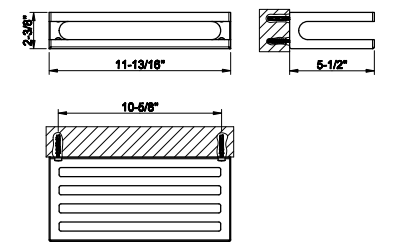

59549

12" Shelf

031 Chrome	692	735 Warm Bronze PVD	1.025
149 Finox Brushed Nickel	934	726 Warm Bronze Br. PVD	1.094
187 Aged Bronze	1.094	710 Brass PVD	1.025
713 Antique Brass	1.094	727 Brass Brushed PVD	1.094
030 Copper PVD	1.025	720 Nickel PVD	1.025
706 Black Metal PVD	1.025	279 Matte White	934
708 Copper Brushed PVD	1.094	299 Matte Black	934
707 Black Metal Br. PVD	1.094