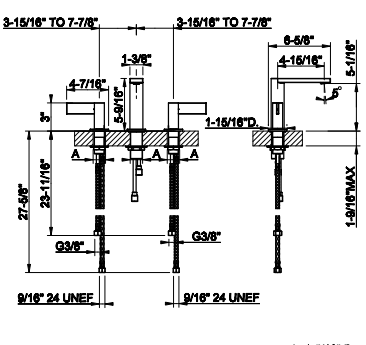

73614

Widespread washbasin mixer without pop-up assembly. DIAMANTATO

- Spout projection 4-15/16"
- Height 5-9/16"
- Drain not included - See DRAINS section
- Max flow rate 1.2 GPM

031	Chrome	1.697	735	Warm Bronze PVD	2.512
149	Finox Brushed Nickel	2.293	726	Warm Bronze Br. PVD	2.682
187	Aged Bronze	2.682	710	Brass PVD	2.512
713	Antique Brass	2.682	727	Brass Brushed PVD	2.682
030	Copper PVD	2.512	720	Nickel PVD	2.512
706	Black Metal PVD	2.512	299	Matte Black	2.293
708	Copper Brushed PVD	2.682	845	Dark Bronze	2.682
707	Black Metal Br. PVD	2.682