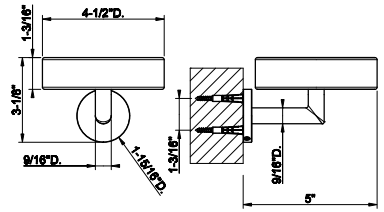

63601

Wall-mounted white soap holder

031 Chrome	333	726 Warm Bronze Br. PVD	526
149 Finox Brushed Nickel	448	710 Brass PVD	491
187 Aged Bronze	526	727 Brass Brushed PVD	526
713 Antique Brass	526	246 Gold PVD	560
030 Copper PVD	491	720 Nickel PVD	491
706 Black Metal PVD	491	279 Matte White	448
708 Copper Brushed PVD	526	299 Matte Black	448
707 Black Metal Br. PVD	526	845 Dark Bronze	526
735 Warm Bronze PVD	491