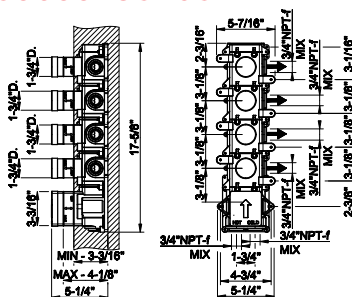

39699+58208

39699

In-wall thermostatic rough valve with 4 volume controls

- High capacity
- 3/4" connections
- Vertical/Horizontal application
- Anti-scalding
- Max flow rate 1.75 GPM

031 Chrome	2.172