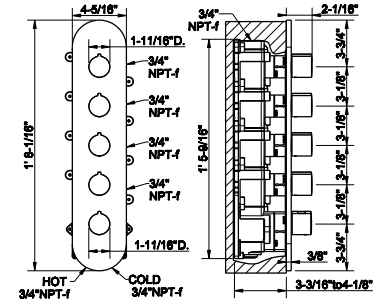

39756

TRIM PARTS ONLY External parts for thermostatic with 4 volume controls

- Single backplate
- High Capacity
- 3/4" connections
- Vertical/horizontal application
- Anti-scalding
- Requires in-wall rough valve 39699

031	Chrome	2.293	710	Brass PVD	3.394
149	Finox Brushed Nickel	3.096	727	Brass Brushed PVD	3.624
187	Aged Bronze	3.624	123	Copper GHRC	2.752
713	Antique Brass	3.624	124	Black Metal GHRC	2.752
030	Copper PVD	3.394	125	Copper Brushed GHRC	2.982
706	Black Metal PVD	3.394	126	Black Metal Br. GHRC	2.982
708	Copper Brushed PVD	3.624	720	Nickel PVD	3.394
707	Black Metal Br. PVD	3.624	279	Matte White	3.096
735	Warm Bronze PVD	3.394	299	Matte Black	3.096
726	Warm Bronze Br. PVD	3.624