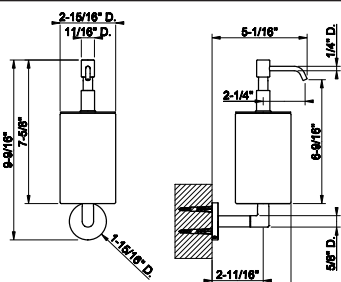

63814

Wall-mounted liquid soap dispenser - black

031 Chrome	728	707 Black Metal Br. PVD	1.150
149 Finox Brushed Nickel	984	735 Warm Bronze PVD	1.076
187 Aged Bronze	1.150	726 Warm Bronze Br. PVD	1.150
713 Antique Brass	1.150	710 Brass PVD	1.076
030 Copper PVD	1.076	727 Brass Brushed PVD	1.150
706 Black Metal PVD	1.076	720 Nickel PVD	1.076
708 Copper Brushed PVD	1.150	299 Matte Black	984