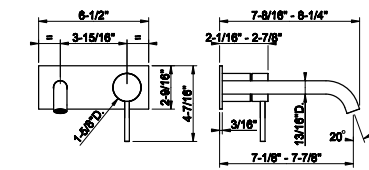

54290

TRIM PARTS ONLY Wall-mounted washbasin mixer trim

- Spout projection 7-1/8" - 7-7/8"
- Drain not included - See DRAINS section
- Requires in-wall rough valve 54197
- Max flow rate 1.2 GPM
- ADA compliant
- Handle kit

239 Steel Brushed	1.122
708 Copper Brushed PVD	1.660
707 Black Metal Br. PVD	1.660
726 Warm Bronze Br. PVD	1.660
727 Brass Brushed PVD	1.660
299 Matte Black	1.514