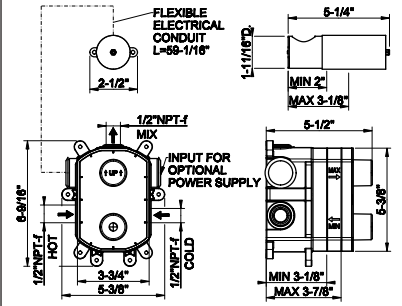

44679

In-wall rough valve for wall-mounted electronic separate control.
• 1/2" connections

031 Chrome	915

58019

TRIM PARTS ONLY Wall-mounted electronic separate control with temperature and flow rate setting box
• 1/2 connections
• Requires in-wall rough valve 44679
• ADA compliant
• 10 sec flow cycle

031 Chrome	1.546	735 Warm Bronze PVD	2.288
149 Finox Brushed Nickel	2.087	726 Warm Bronze Br. PVD	2.442
187 Aged Bronze	2.442	710 Brass PVD	2.288
713 Antique Brass	2.442	727 Brass Brushed PVD	2.442
030 Copper PVD	2.288	246 Gold PVD	2.597
706 Black Metal PVD	2.288	720 Nickel PVD	2.288
708 Copper Brushed PVD	2.442	299 Matte Black	2.087
707 Black Metal Br. PVD	2.442		

44679+58019