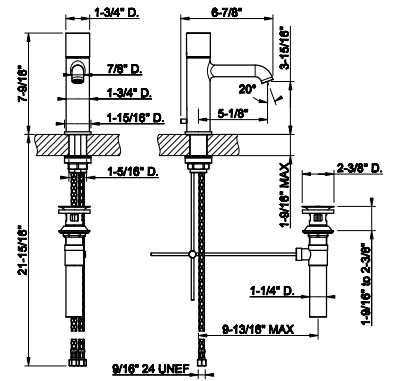

70401

Single lever washbasin mixer with pop-up assembly. CESELLO

- Spout projection 5-1/8"
- Height 7-1/2"
- 1-1/4" D. pop-up drain and flexible hoses with 9/16" – 24 UNEF connections.
- Max flow rate 1.2 GPM

031 Chrome	911	726 Warm Bronze Br. PVD	1.441
149 Finox Brushed Nickel	1.230	710 Brass PVD	1.350
706 Black Metal PVD	1.350	727 Brass Brushed PVD	1.441
708 Copper Brushed PVD	1.441	299 Matte Black	1.230
707 Black Metal Br. PVD	1.441	845 Dark Bronze	1.441
735 Warm Bronze PVD	1.350