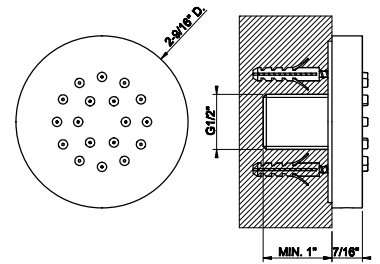

32971

Round body spray

- 1/2" connections
- Max flow rate 1 GPM at 60 PSI

031 Chrome	480	726 Warm Bronze Br. PVD	759
149 Finox Brushed Nickel	648	710 Brass PVD	730
187 Aged Bronze	759	727 Brass Brushed PVD	759
713 Antique Brass	759	246 Gold PVD	807
030 Copper PVD	711	147 Chrome Brushed	666
706 Black Metal PVD	711	720 Nickel PVD	711
708 Copper Brushed PVD	759	279 Matte White	648
707 Black Metal Br. PVD	759	299 Matte Black	648
735 Warm Bronze PVD	730