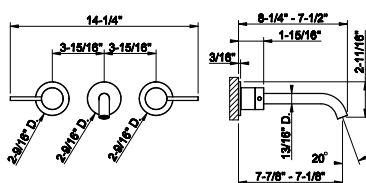

54094

TRIM PARTS ONLY Wall-mounted washbasin mixer trim
• Spout projection 7-7/8" - 7-1/8"
• Drain not included - See DRAINS section
• Requires in-wall rough valve 48089
• Max flow rate 1.2 GPM
• ADA compliant
• Handle kit

239 Steel Brushed	1.297
708 Copper Brushed PVD	1.920
707 Black Metal Br. PVD	1.920
726 Warm Bronze Br. PVD	1.920
727 Brass Brushed PVD	1.920
299 Matte Black	1.752