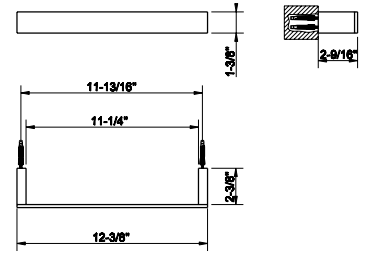

20897

12" towel bar

031 Chrome	506707	Black Metal Br. PVD	798
149 Finox Brushed Nickel	683735	Warm Bronze PVD	749
187 Aged Bronze	798726	Warm Bronze Br. PVD	798
713 Antique Brass	798710	Brass PVD	749
030 Copper PVD	749727	Brass Brushed PVD	798
706 Black Metal PVD	749720	Nickel PVD	749
708 Copper Brushed PVD	798099	Black XL	683