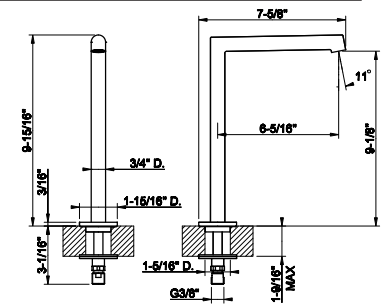

031 Chrome	515	707 Black Metal Br. PVD	814
149 Finox Brushed Nickel	695	735 Warm Bronze PVD	763
187 Aged Bronze	814	726 Warm Bronze Br. PVD	814
713 Antique Brass	814	710 Brass PVD	763
030 Copper PVD	763	727 Brass Brushed PVD	814
706 Black Metal PVD	763	720 Nickel PVD	763
708 Copper Brushed PVD	814	299 Matte Black	695

63400

Deck-mounted washbasin mixer control

- Drain not included - See DRAINS section
- ADA compliant