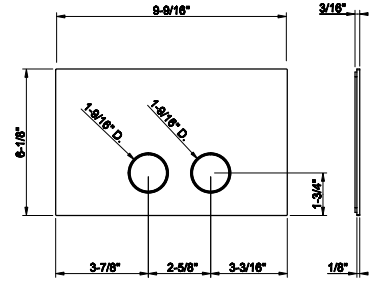

54611

Flush Actuator Plate

- •Stainless steel
- •Compatible with GEBERIT models: 111.597.001, 111.902.005, 111.798.00.1, 111.335.00.5
- •Without visible fixing system