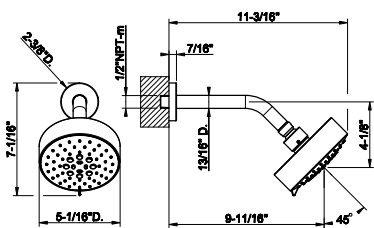

63556

Multifunctional adjustable wall-mounted anti-limescale showerhead. RIGATO

- 1/2" connections
- Projection from wall to center 9-11/16"
- Total projection 11-3/16"
- Max flow rate 1.75 GPM

031 Chrome	1.835	707 Black Metal Br. PVD	2.899
149 Finox Brushed Nickel	2.478	735 Warm Bronze PVD	2.716
187 Aged Bronze	2.899	726 Warm Bronze Br. PVD	2.899
713 Antique Brass	2.899	710 Brass PVD	2.716
030 Copper PVD	2.716	727 Brass Brushed PVD	2.899
706 Black Metal PVD	2.716	720 Nickel PVD	2.716
708 Copper Brushed PVD	2.899	299 Matte Black	2.478