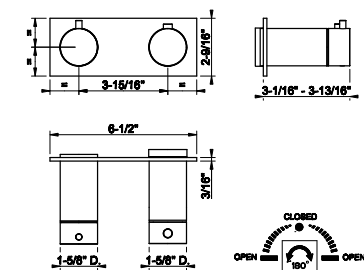

54034

TRIM PARTS ONLY External parts for 2-way diverter thermostatic and volume control

- Single backplate
- 1/2" connections
- Anti-scalding
- Requires in-wall rough valve 54169

239 Steel Brushed	1.423
708 Copper Brushed PVD	2.106
707 Black Metal Br. PVD	2.106
726 Warm Bronze Br. PVD	2.106
727 Brass Brushed PVD	2.106
299 Matte Black	1.920