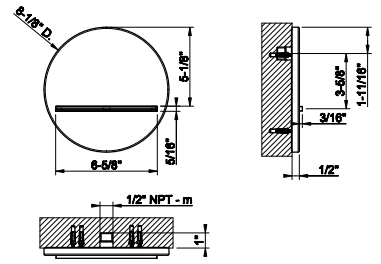

65169

Wall elbow with backplate

- 1/2" connection

031 Chrome	422	707 Black Metal Br. PVD	667
149 Finox Brushed Nickel	569	735 Warm Bronze PVD	624
187 Aged Bronze	667	726 Warm Bronze Br. PVD	667
713 Antique Brass	667	710 Brass PVD	624
030 Copper PVD	624	727 Brass Brushed PVD	667
706 Black Metal PVD	624	720 Nickel PVD	624
708 Copper Brushed PVD	667	299 Matte Black	569