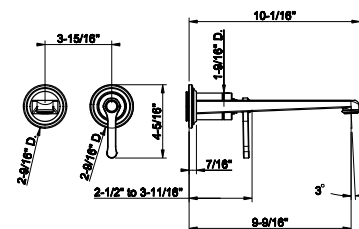

65088

TRIM PARTS ONLY Wall-mounted washbasin mixer trim

- Spout projection 9-9/16"
- Drain not included - See DRAINS section
- Requires in-wall rough valve 63397
- Max flow rate 1.2 GPM
- ADA compliant
- Handle kit