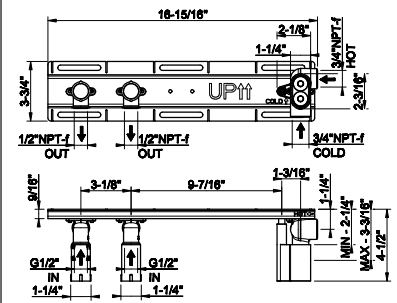

63021

In-wall thermostatic rough valve for shelf mixer for two simultaneous functions.

- High capacity
- 1/2"connections Outlet
- 3/4" connections Inlet
- Anti-scalding

031 Chrome	838

65252

TRIM PARTS ONLY External parts for thermostatic shelf mixer for two simultaneous functions, with push-button on/off controls. Shelf made of black frosted safety glass.

- Single backplate
- High capacity
- 1/2"connections Outlet
- 3/4" connections Inlet
- Anti-scalding
- Requires in-wall rough valve 63021

031 Chrome	4.312	735 Warm Bronze PVD	6.380
149 Finox Brushed Nickel	5.818	726 Warm Bronze Br. PVD	6.812
187 Aged Bronze	6.812	710 Brass PVD	6.380
713 Antique Brass	6.812	727 Brass Brushed PVD	6.812
030 Copper PVD	6.380	246 Gold PVD	7.245
706 Black Metal PVD	6.380	720 Nickel PVD	6.380
708 Copper Brushed PVD	6.812	299 Matte Black	5.818
707 Black Metal Br. PVD	6.812		

63021+65252