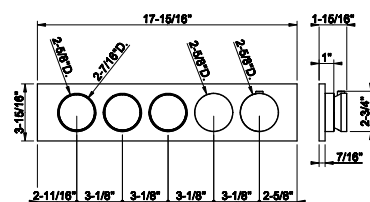

63013+66224

63013

In-wall thermostatic rough valve for three simultaneous functions.

- High capacity
- 3/4"connections
- Anti-scalding

031 Chrome	1.582

66224

TRIM PARTS ONLY External parts for thermostatic mixer for three functions, with push-button on/off control

- Single backplate
- 1/2"connections
- Anti-scalding
- Requires in-wall rough valve 63013
- Can be combined with the insert 66600 and 66602 of the desired finish.

031 Chrome	3.101	727 Brass Brushed PVD	4.900
149 Finox Brushed Nickel	4.188	720 Nickel PVD	4.590
706 Black Metal PVD	4.590	299 Matte Black	4.188
708 Copper Brushed PVD	4.900	845 Dark Bronze	4.900
707 Black Metal Br. PVD	4.900		
726 Warm Bronze Br. PVD	4.900