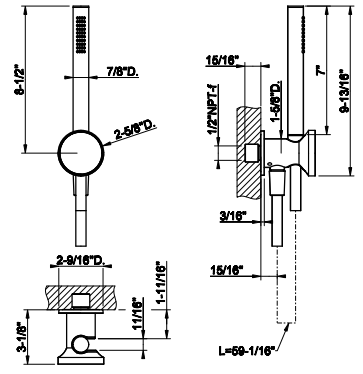

HANDSHOWER SETS

66123

Handshower set

- Fixed hook.
- Wall elbow
- 59° flex hose
- Max flow rate 1.75 GPM. Can be combined with the insert 66600 and 66602 of the desired finish.

031 Chrome	778	727 Brass Brushed PVD	1.230
149 Finox Brushed Nickel	1.052	720 Nickel PVD	1.152
706 Black Metal PVD	1.152	299 Matte Black	1.052
708 Copper Brushed PVD	1.230	845 Dark Bronze	1.230
707 Black Metal Br. PVD	1.230		
726 Warm Bronze Br. PVD	1.230		