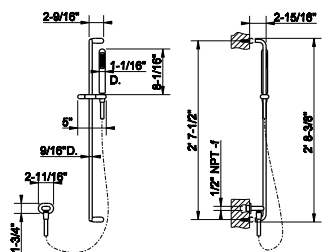

35342

Handshower sliding rail set

- Adjustable hook
- 59° flex hose
- Wall elbow
- Max flow rate 1.75 GPM

031 Chrome	1.549	299 Matte Black	2.091
123 Copper GHRC	1.859		
124 Black Metal GHRC	1.859		
125 Copper Brushed GHRC	2.014		
126 Black Metal Br. GHRC	2.014		
279 Matte White	2.091