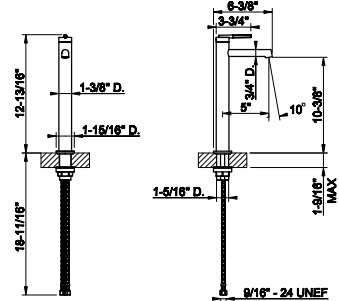

031 Chrome	962	707 Black Metal Br. PVD	1.518
149 Finox Brushed Nickel	1.299	735 Warm Bronze PVD	1.424
187 Aged Bronze	1.518	726 Warm Bronze Br. PVD	1.518
713 Antique Brass	1.518	710 Brass PVD	1.424
030 Copper PVD	1.424	727 Brass Brushed PVD	1.518
706 Black Metal PVD	1.424	720 Nickel PVD	1.424
708 Copper Brushed PVD	1.518	299 Matte Black	1.299