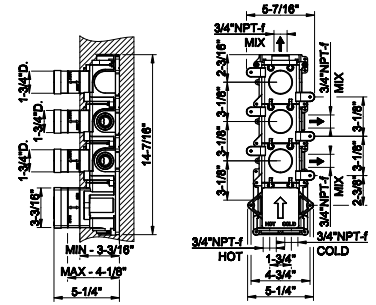

39695+66204