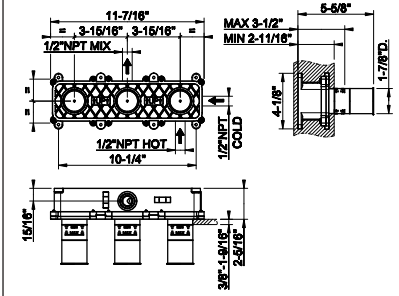

54139

Wall-mounted bath mixer control rough valve

- 1/2" connections
- Non positive shut off

239 Steel Brushed 945

54139+66042