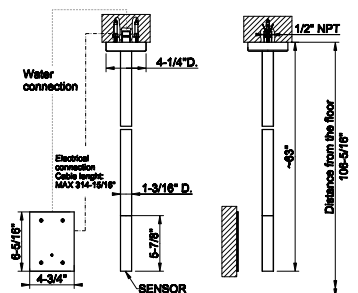

30654

TRIM PARTS ONLY Ceiling-mounted electronic mixer.
• 1/2" connections
• Spout length 63"
• Drain not included - See DRAINS section
• Max flow rate 1.2 GPM - 0.2 GPC
• Requires in-wall rough valve 44679
• 10 sec flow cycle
• ADA compliant