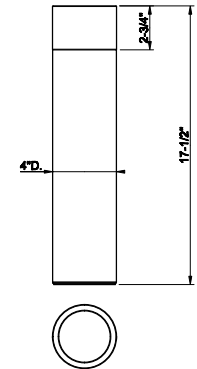

68419

Vase CESELLO 4" diameter, 17-1/2"H

707	Black Metal Br. PVD	2.583
726	Warm Bronze Br. PVD	2.583