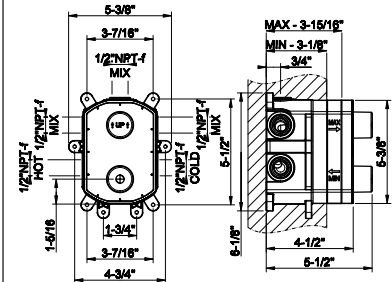

09279+63139