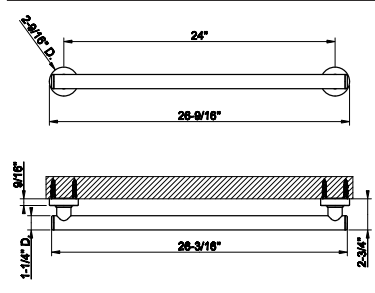

031 Chrome	1.680	735 Warm Bronze PVD	2.488
149 Finox Brushed Nickel	2.270	726 Warm Bronze Br. PVD	2.655
187 Aged Bronze	2.657	710 Brass PVD	2.488
713 Antique Brass	2.657	727 Brass Brushed PVD	2.657
030 Copper PVD	2.488	246 Gold PVD	2.820
706 Black Metal PVD	2.488	720 Nickel PVD	2.488
708 Copper Brushed PVD	2.657	299 Matte Black	2.270
707 Black Metal Br. PVD	2.657		

58430
Safety grip-handle for bathtub and shower enclosure
• 24" length