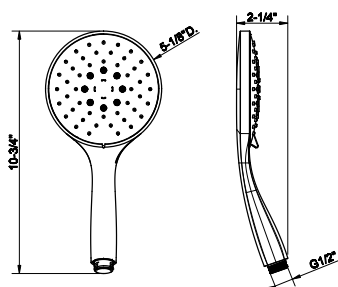

14376

Handshower with white insert
• 3-pattern spray
• Max flow rate 1.75 GPM

031 Chrome	339	726 Warm Bronze Br. PVD	570
149 Finox Brushed Nickel	458	710 Brass PVD	535
187 Aged Bronze	570	727 Brass Brushed PVD	570
713 Antique Brass	570	246 Gold PVD	592
030 Copper PVD	535	147 Chrome Brushed	458
706 Black Metal PVD	535	720 Nickel PVD	536
708 Copper Brushed PVD	570	279 Matte White	458
707 Black Metal Br. PVD	570	299 Matte Black	458
735 Warm Bronze PVD	535	845 Dark Bronze	570