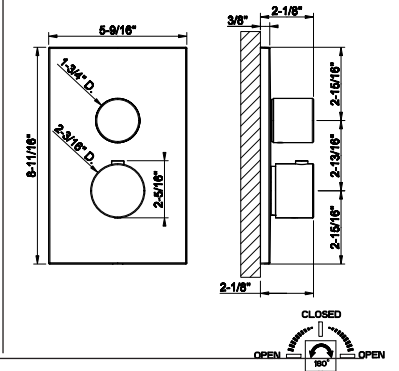

73535

TRIM PARTS ONLY External parts for two ways diverter thermostatic and volume control. RIGATO

- Single backplate
- Vertical application
- Requires in-wall rough valve 09279

031 Chrome	1.552	735 Warm Bronze PVD	2.297
149 Finox Brushed Nickel	2.095	726 Warm Bronze Br. PVD	2.454
187 Aged Bronze	2.454	710 Brass PVD	2.297
713 Antique Brass	2.454	727 Brass Brushed PVD	2.454
030 Copper PVD	2.297	720 Nickel PVD	2.297
706 Black Metal PVD	2.297	299 Matte Black	2.095
708 Copper Brushed PVD	2.454	845 Dark Bronze	2.454
707 Black Metal Br. PVD	2.454