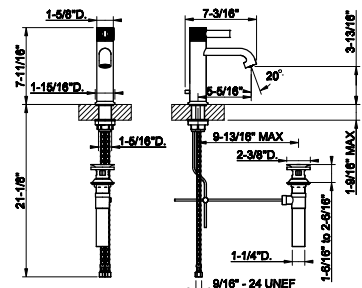

031 Chrome	1.106	735 Warm Bronze PVD	1.636
149 Finox Brushed Nickel	1.492	726 Warm Bronze Br. PVD	1.747
187 Aged Bronze	1.747	710 Brass PVD	1.636
713 Antique Brass	1.747	727 Brass Brushed PVD	1.747
030 Copper PVD	1.636	246 Gold PVD	1.857
706 Black Metal PVD	1.636	720 Nickel PVD	1.636
708 Copper Brushed PVD	1.747	299 Matte Black	1.492
707 Black Metal Br. PVD	1.747	845 Dark Bronze	1.747