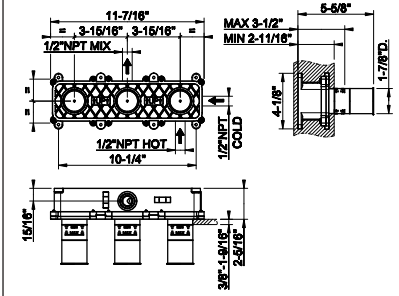

54139

Wall-mounted bath mixer control rough valve

- 1/2" connections
- Non positive shut off

239	Steel Brushed	945
-----	---------------	-----

54139+63345

63345

TRIM PARTS ONLY. Wall-mounted bath mixer control