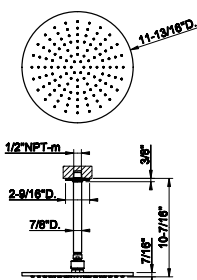

58252

Ceiling-mounted adjustable shower head with arm.

- 1/2" connections.
- Projection from ceiling 10-7/16"
- Max flow rate 1.75 GPM

031 Chrome	2.379	735 Warm Bronze PVD	3.520
149 Finox Brushed Nickel	3.212	726 Warm Bronze Br. PVD	3.759
187 Aged Bronze	3.759	710 Brass PVD	3.520
713 Antique Brass	3.759	727 Brass Brushed PVD	3.759
030 Copper PVD	3.520	246 Gold PVD	3.997
706 Black Metal PVD	3.520	720 Nickel PVD	3.520
708 Copper Brushed PVD	3.759	299 Matte Black	3.212
707 Black Metal Br. PVD	3.759	845 Dark Bronze	3.759

58189

Wall-mounted adjustable shower head with arm.

- 1/2" connections.
- Projection from wall to center 9-1/4"
- Total projection 10-7/8"
- Max flow rate 1.75 GPM

031 Chrome	1.529	735 Warm Bronze PVD	2.264
149 Finox Brushed Nickel	2.065	726 Warm Bronze Br. PVD	2.416
187 Aged Bronze	2.416	710 Brass PVD	2.264
713 Antique Brass	2.416	727 Brass Brushed PVD	2.416
030 Copper PVD	2.264	246 Gold PVD	2.569
706 Black Metal PVD	2.264	720 Nickel PVD	2.264
708 Copper Brushed PVD	2.416	299 Matte Black	2.065
707 Black Metal Br. PVD	2.416	845 Dark Bronze	2.416

66156

Wall-mounted adjustable shower head with arm.

- 1/2" connections.
- Projection from wall to center 9-7/16"
- Total projection 11-1/16"
- Max flow rate 1.75 GPM

031 Chrome	1.351	735 Warm Bronze PVD	2.000
149 Finox Brushed Nickel	1.824	726 Warm Bronze Br. PVD	2.135
187 Aged Bronze	2.135	710 Brass PVD	2.000
713 Antique Brass	2.135	727 Brass Brushed PVD	2.135
030 Copper PVD	2.000	246 Gold PVD	2.270
706 Black Metal PVD	2.000	720 Nickel PVD	2.000
708 Copper Brushed PVD	2.135	299 Matte Black	1.824
707 Black Metal Br. PVD	2.135	845 Dark Bronze	2.135

66158

Wall-mounted adjustable multi-function shower head with arm:

- 1/2" connections
- Projection from wall to center 9-5/8"
- Total projection 11-1/8"
- Max flow rate 1.75 gpm