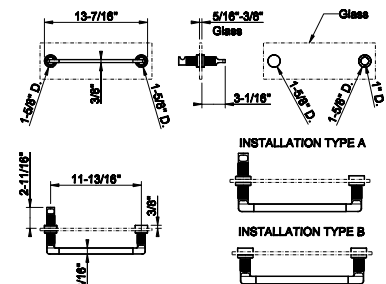

58613

Towel rail for glass fixing - 12" length

031 Chrome	964	735 Warm Bronze PVD	1.425
149 Finox Brushed Nickel	1.300	726 Warm Bronze Br. PVD	1.522
187 Aged Bronze	1.522	710 Brass PVD	1.425
713 Antique Brass	1.522	727 Brass Brushed PVD	1.522
030 Copper PVD	1.425	246 Gold PVD	1.618
706 Black Metal PVD	1.425	720 Nickel PVD	1.425
708 Copper Brushed PVD	1.522	299 Matte Black	1.300
707 Black Metal Br. PVD	1.522	845 Dark Bronze	1.522