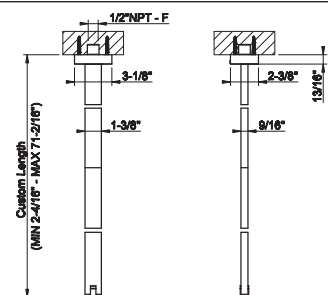

031 Chrome	1.662	735 Warm Bronze PVD	2.459
149 Finox Brushed Nickel	2.243	726 Warm Bronze Br. PVD	2.625
187 Aged Bronze	2.625	710 Brass PVD	2.459
713 Antique Brass	2.625	727 Brass Brushed PVD	2.625
030 Copper PVD	2.459	720 Nickel PVD	2.459
706 Black Metal PVD	2.459	299 Matte Black	2.243
708 Copper Brushed PVD	2.625	845 Dark Bronze	2.625
707 Black Metal Br. PVD	2.625		

26699

Ceiling-mounted washbasin spout only

- Custom length: Min. 2-1/4" Max. 71-1/8"
- Drain not included - See DRAINS section
- Requires mixer control
- Max flow rate 1.2 GPM