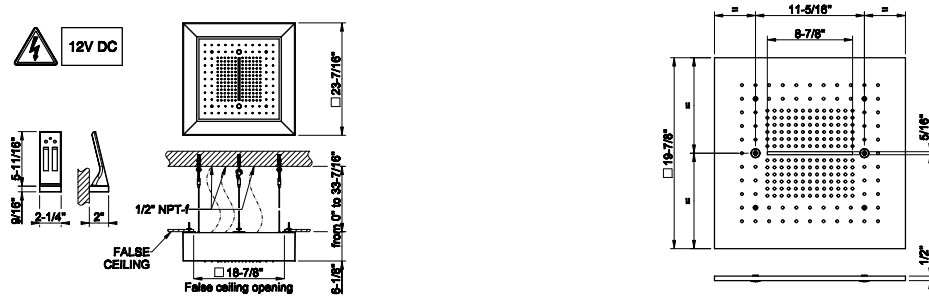

57511+57016