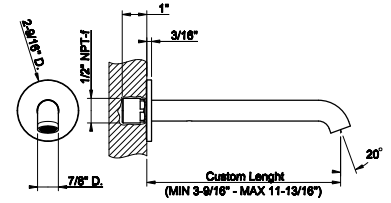

66104

- Wall-mounted washbasin spout only
- Custom length MIN3-9/16" - MAX11-13/16"
 - 1/2" connections
 - Drain not included - See DRAINS section
 - Requires mixercontrol
 - Max flow rate 1.2 GPM.

031 Chrome	696	708 Copper Brushed PVD	1.100
278 Glossy Coral	1.100	707 Black Metal Br. PVD	1.100
277 Glossy Odra	1.100	726 Warm Bronze Br. PVD	1.100
276 Matte Agave	939	727 Brass Brushed PVD	1.100
275 Matte Cipria	939	720 Nickel PVD	1.030
273 Matte Greige	939	299 Matte Black	939
149 Finox Brushed Nickel	939	845 Dark Bronze	1.100
706 Black Metal PVD	1.030		