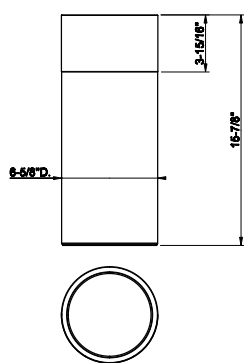

68223
Vase MECCANICA 6-5/8" diameter, 15-7/8"H

707 Black Metal Br. PVD	6.999
726 Warm Bronze Br. PVD	6.999