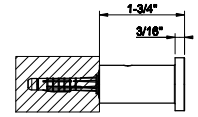

54821

Wall-mounted garment hook

239	Steel Brushed	95
708	Copper Brushed PVD	139
707	Black Metal Br. PVD	139
726	Warm Bronze Br. PVD	139
727	Brass Brushed PVD	139
299	Matte Black	128

54921

Towel rail for glass fixing - 12" length

239	Steel Brushed	1.138
708	Copper Brushed PVD	1.684
707	Black Metal Br. PVD	1.684
726	Warm Bronze Br. PVD	1.684
727	Brass Brushed PVD	1.684
299	Matte Black	1.539

54923

Towel rail for glass fixing - 18" length

239	Steel Brushed	1.259
708	Copper Brushed PVD	1.860
707	Black Metal Br. PVD	1.860
726	Warm Bronze Br. PVD	1.860
727	Brass Brushed PVD	1.860
299	Matte Black	1.700

54925

Towel rail for glass fixing - 24" length

239	Steel Brushed	1.383
708	Copper Brushed PVD	2.045
707	Black Metal Br. PVD	2.045
726	Warm Bronze Br. PVD	2.045
727	Brass Brushed PVD	2.045
299	Matte Black	1.867

58424

Safety grip-handle for bathtub and shower enclosure

• 18" length

031	Chrome	1.680	735 Warm Bronze PVD	2.488
149	Finiox Brushed Nickel	2.270	726 Warm Bronze Br. PVD	2.655
187	Aged Bronze	2.657	710 Brass PVD	2.488
713	Antique Brass	2.657	727 Brass Brushed PVD	2.657
030	Copper PVD	2.488	246 Gold PVD	2.820
706	Black Metal PVD	2.488	720 Nickel PVD	2.488
708	Copper Brushed PVD	2.657	299 Matte Black	2.270
707	Black Metal Br. PVD	2.657