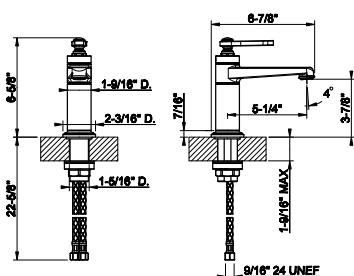

65002

Single lever washbasin mixer without pop-up assembly

- Spout projection 5-1/4"
- Height 6-5/8"
- Drain not included - See DRAINS section
- Max flow rate 1.2 GPM
- ADA compliant

031 Chrome	1.105	707 Black Metal Br. PVD	1.747
149 Finox Brushed Nickel	1.493	735 Warm Bronze PVD	1.636
187 Aged Bronze	1.747	726 Warm Bronze Br. PVD	1.747
713 Antique Brass	1.747	710 Brass PVD	1.636
030 Copper PVD	1.636	727 Brass Brushed PVD	1.747
706 Black Metal PVD	1.636	720 Nickel PVD	1.636
708 Copper Brushed PVD	1.747	299 Matte Black	1.493