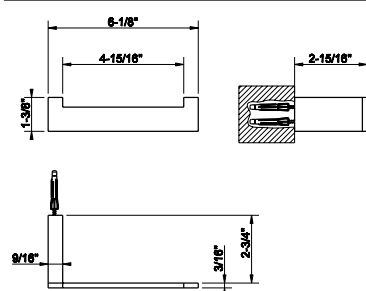

20813
Wall-mounted liquid soap dispenser , white

031 Chrome	864	707 Black Metal Br. PVD	1.365
149 Finox Brushed Nickel	1.166	735 Warm Bronze PVD	1.278
187 Aged Bronze	1.365	726 Warm Bronze Br. PVD	1.365
713 Antique Brass	1.365	710 Brass PVD	1.278
030 Copper PVD	1.278	727 Brass Brushed PVD	1.365
706 Black Metal PVD	1.278	720 Nickel PVD	1.278
708 Copper Brushed PVD	1.365	099 Black XL	1.166

20814
Wall-mounted liquid soap dispenser - black

031 Chrome	864	707 Black Metal Br. PVD	1.365
149 Finox Brushed Nickel	1.166	735 Warm Bronze PVD	1.278
187 Aged Bronze	1.365	726 Warm Bronze Br. PVD	1.365
713 Antique Brass	1.365	710 Brass PVD	1.278
030 Copper PVD	1.278	727 Brass Brushed PVD	1.365
706 Black Metal PVD	1.278	720 Nickel PVD	1.278
708 Copper Brushed PVD	1.365	099 Black XL	1.166

20849
Wall-mounted tissue holder with cover

031 Chrome	633	707 Black Metal Br. PVD	1.000
149 Finox Brushed Nickel	855	735 Warm Bronze PVD	937
187 Aged Bronze	1.000	726 Warm Bronze Br. PVD	1.000
713 Antique Brass	1.000	710 Brass PVD	937
030 Copper PVD	937	727 Brass Brushed PVD	1.000
706 Black Metal PVD	937	720 Nickel PVD	937
708 Copper Brushed PVD	1.000	099 Black XL	855

20855
Wall-mounted tissue holder
• Vertical or horizontal application

031 Chrome	378	707 Black Metal Br. PVD	598
149 Finox Brushed Nickel	512	735 Warm Bronze PVD	560
187 Aged Bronze	598	726 Warm Bronze Br. PVD	598
713 Antique Brass	598	710 Brass PVD	560
030 Copper PVD	560	727 Brass Brushed PVD	598
706 Black Metal PVD	560	720 Nickel PVD	560
708 Copper Brushed PVD	598	099 Black XL	512

20939
Freestanding towel rack