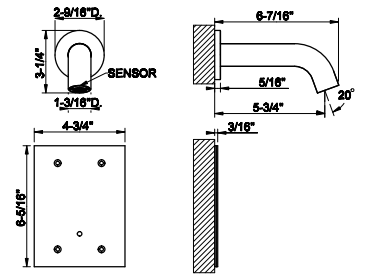

44665+54014