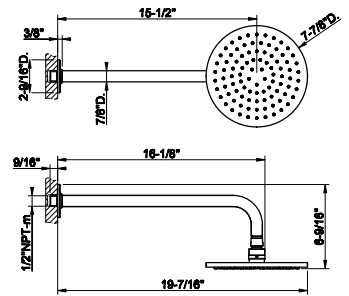

58148

1. Wall-mounted adjustable shower head with arm.
2. 1/2" connections.
   - Projection from wall to center 15-1/2"
   - Total projection 19-7/16"
   - Max flow rate 1.75 GPM

031 Chrome	1.550	735 Warm Bronze PVD	2.295
149 Finox Brushed Nickel	2.093	726 Warm Bronze Br. PVD	2.450
187 Aged Bronze	2.450	710 Brass PVD	2.295
713 Antique Brass	2.450	727 Brass Brushed PVD	2.450
030 Copper PVD	2.295	246 Gold PVD	2.604
706 Black Metal PVD	2.295	720 Nickel PVD	2.295
708 Copper Brushed PVD	2.450	299 Matte Black	2.093
707 Black Metal Br. PVD	2.450	845 Dark Bronze	2.450