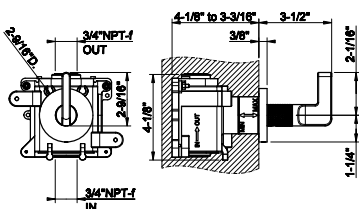

58263

TRIM PARTS ONLY External parts for individual thermostatic volume control

- High capacity
- 3/4" connections
- Vertical/Horizontal application
- Anti-scalding
- Requires in-wall rough valve 39683
- ADA compliant