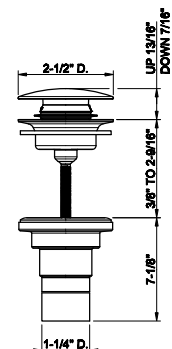

01427

1 1/4" push drain with or without overflow feature

031 Chrome	116	707 Black Metal Br. PVD	329
278 Glossy Coral	283	735 Warm Bronze PVD	329
276 Matte Agave	283	726 Warm Bronze Br. PVD	329
273 Matte Greige	283	710 Brass PVD	329
275 Matte Cipria	283	727 Brass Brushed PVD	329
277 Glossy Odra	283	246 Gold PVD	352
239 Steel Brushed	116	720 Nickel PVD	329
187 Aged Bronze	329	279 Matte White	283
713 Antique Brass	329	716 Gold Brushed PVD	352
030 Copper PVD	329	299 Matte Black	335
706 Black Metal PVD	329	845 Dark Bronze	329
708 Copper Brushed PVD	329