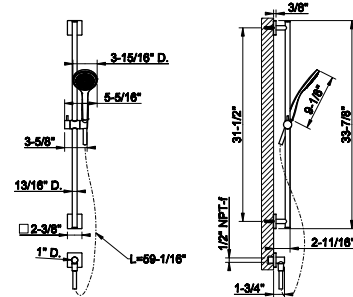

59242

Handshower and adjustable sliding rail set

- Adjustable bar
- Adjustable hook
- 59" Flex hose
- Wall elbow
- Max flow rate 1.75 GPM

031 Chrome	792	726 Warm Bronze Br. PVD	1.251
149 Finox Brushed Nickel	1.070	710 Brass PVD	1.172
030 Copper PVD	1.172	727 Brass Brushed PVD	1.251
706 Black Metal PVD	1.172	720 Nickel PVD	1.172
708 Copper Brushed PVD	1.251	279 Matte White	1.070
707 Black Metal Br. PVD	1.251	299 Matte Black	1.070
735 Warm Bronze PVD	1.172