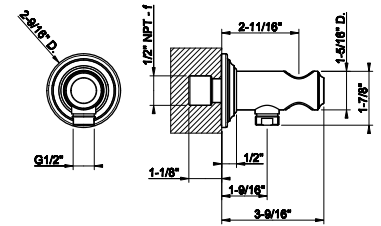

65161

Wall elbow with built in water intake and fixed hook

- 1/2" connection

031 Chrome	458	707 Black Metal Br. PVD	723
149 Finox Brushed Nickel	617	735 Warm Bronze PVD	677
187 Aged Bronze	723	726 Warm Bronze Br. PVD	723
713 Antique Brass	723	710 Brass PVD	677
030 Copper PVD	677	727 Brass Brushed PVD	723
706 Black Metal PVD	677	720 Nickel PVD	677
708 Copper Brushed PVD	723	299 Matte Black	617