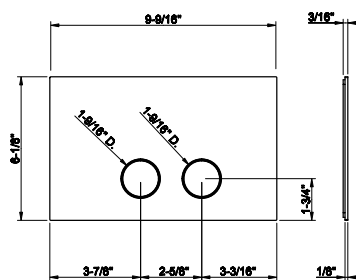

54671

Flush Actuator Plate RIGATO

- •Stainless steel
- •Compatible with GEBERIT models: 111.597.001, 111.902.005, 111.798.00.1, 111.335.00.5
- •Without visible fixing system

031 Chrome	2.247	707 Black Metal Br. PVD	3.549
149 Finox Brushed Nickel	3.034	735 Warm Bronze PVD	3.325
187 Aged Bronze	3.549	726 Warm Bronze Br. PVD	3.549
713 Antique Brass	3.549	710 Brass PVD	3.325
030 Copper PVD	3.325	727 Brass Brushed PVD	3.549
706 Black Metal PVD	3.325	720 Nickel PVD	3.325
708 Copper Brushed PVD	3.549	299 Matte Black	3.034