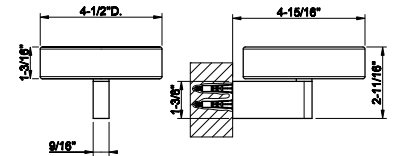

66402

Wall-mounted soap dish, black

031 Chrome	381 726	Warm Bronze Br. PVD	602
149 Finox Brushed Nickel	515 710	Brass PVD	563
187 Aged Bronze	602 727	Brass Brushed PVD	602
713 Antique Brass	602 246	Gold PVD	639
030 Copper PVD	563 720	Nickel PVD	563
706 Black Metal PVD	563 279	Matte White	515
708 Copper Brushed PVD	602 299	Matte Black	515
707 Black Metal Br. PVD	602 845	Dark Bronze	602
735 Warm Bronze PVD	563