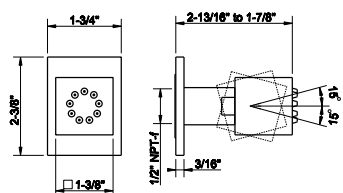

26672

Pivotable body spray
• 1/2" connection
• Max flow rate .65 GPM at 60 PSI

031 Chrome	378	735 Warm Bronze PVD	560
149 Finox Brushed Nickel	512	726 Warm Bronze Br. PVD	598
187 Aged Bronze	598	710 Brass PVD	560
713 Antique Brass	598	727 Brass Brushed PVD	598
030 Copper PVD	560	720 Nickel PVD	560
706 Black Metal PVD	560	299 Matte Black	512
708 Copper Brushed PVD	598	845 Dark Bronze	598
707 Black Metal Br. PVD	598