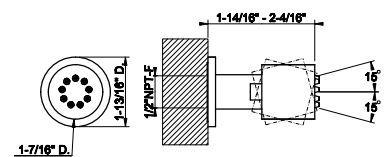

13375

Pivotable body spray

- 1/2" connections
- Max flow rate 0.9 GPM at 60 PSI

031 Chrome	352	726 Warm Bronze Br. PVD	555
149 Finox Brushed Nickel	475	710 Brass PVD	520
187 Aged Bronze	555	727 Brass Brushed PVD	555
713 Antique Brass	555	246 Gold PVD	591
030 Copper PVD	520	147 Chrome Brushed	475
706 Black Metal PVD	520	720 Nickel PVD	520
708 Copper Brushed PVD	555	279 Matte White	475
707 Black Metal Br. PVD	555	299 Matte Black	475
735 Warm Bronze PVD	520