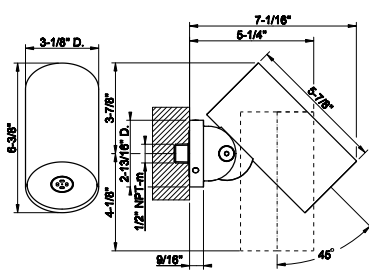

57225

Wall-mounted adjustable showerhead MECCANICA.

- Mist function
- 1/2" connections
- Projection from the wall 7-1/16"
- Flow rate 0.14 GPM at 60 PSI

239 Steel Brushed	2.141
708 Copper Brushed PVD	3.168
707 Black Metal Br. PVD	3.168
726 Warm Bronze Br. PVD	3.168
727 Brass Brushed PVD	3.168
299 Matte Black	2.893