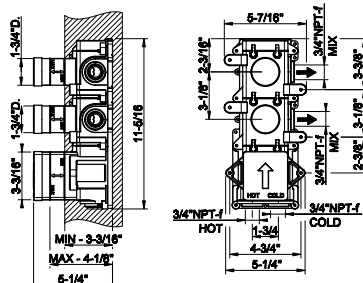

39693+66202

39693

In-wall thermostatic rough valve with 2 volume controls

- High capacity
- 3/4" connections
- Vertical/Horizontal application
- Anti-scalding

031	Chrome	1.654