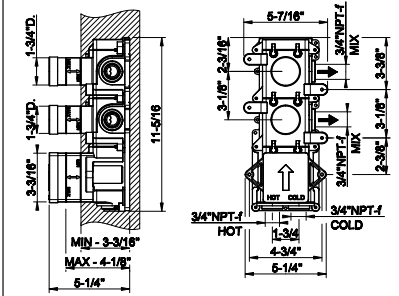

39693+39752