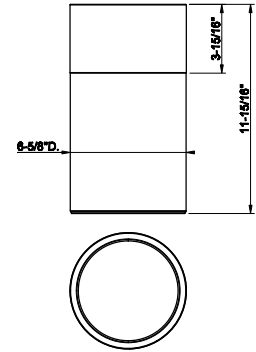

68121

Vase INTRECCIO 6-5/8" diameter, 11-15/16"H

707 Black Metal Br. PVD	6.510
726 Warm Bronze Br. PVD	6.510