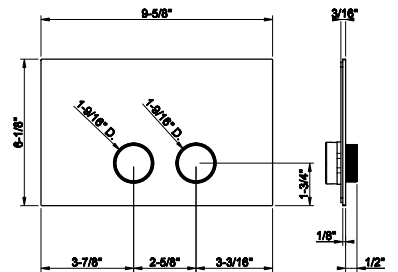

031	Chrome	1.117	707	Black Metal Br. PVD	1.763
149	Finox Brushed Nickel	1.506	735	Warm Bronze PVD	1.654
187	Aged Bronze	1.763	726	Warm Bronze Br. PVD	1.763
713	Antique Brass	1.763	710	Brass PVD	1.654
030	Copper PVD	1.654	727	Brass Brushed PVD	1.763
706	Black Metal PVD	1.654	720	Nickel PVD	1.654
708	Copper Brushed PVD	1.763	299	Matte Black	1.506