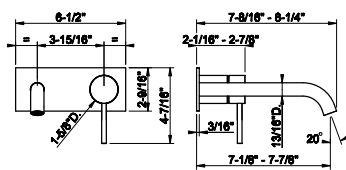

54390

TRIM PARTS ONLY Wall-mounted washbasin mixer trim
• Spout projection 7-1/8" - 7-7/8"
• Drain not included - See DRAINS section
• Requires in-wall rough valve 54197
• Max flow rate 1.2 GPM
• ADA compliant
• Handle kit

239 Steel Brushed	1.122
708 Copper Brushed PVD	1.660
707 Black Metal Br. PVD	1.660
726 Warm Bronze Br. PVD	1.660
727 Brass Brushed PVD	1.660