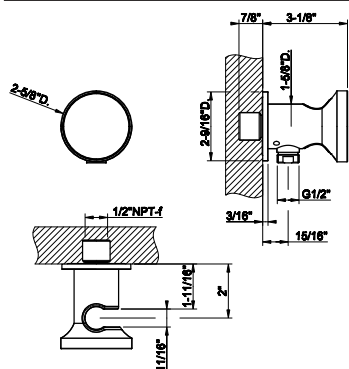

66161

Wall elbow with built in water intake and fixed hook

- 1/2" connection. Can be combined with the insert 66600 and 66602 of the desired finish.

031 Chrome	472 727	Brass Brushed PVD	746
149 Finox Brushed Nickel	637 720	Nickel PVD	700
706 Black Metal PVD	700 299	Matte Black	637
708 Copper Brushed PVD	746 845	Dark Bronze	746
707 Black Metal Br. PVD	746		
726 Warm Bronze Br. PVD	746