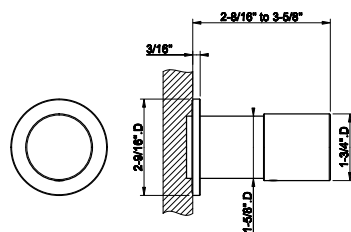

70399

TRIM PARTS ONLY Wall-mounted washbasin mixer control TRAME

- 1/2" connections
- Drain not included - See DRAINS section
- Requires in-wallrough valve 54055

031 Chrome	476	726 Warm Bronze Br. PVD	754
149 Finox Brushed Nickel	644	710 Brass PVD	707
706 Black Metal PVD	707	727 Brass Brushed PVD	754
708 Copper Brushed PVD	754		
707 Black Metal Br. PVD	754		
735 Warm Bronze PVD	707