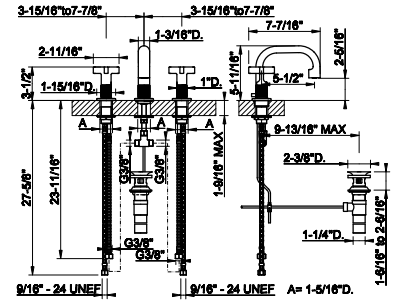

58111

Widespread washbasin mixer with pop-up assembly

- Spout projection 5-1/2"
- Height 5-11/16"
- 1-1/4" D. pop-up drain and flexible hoses with 9/16" – 24 UNEF connections.
- Max flow rate 1.2 GPM
- ADA compliant

031 Chrome	1.932	735 Warm Bronze PVD	2.859
149 Finox Brushed Nickel	2.609	726 Warm Bronze Br. PVD	3.053
187 Aged Bronze	3.053	710 Brass PVD	2.859
713 Antique Brass	3.053	727 Brass Brushed PVD	3.053
030 Copper PVD	2.859	246 Gold PVD	3.247
706 Black Metal PVD	2.859	720 Nickel PVD	2.859
708 Copper Brushed PVD	3.053	299 Matte Black	2.609
707 Black Metal Br. PVD	3.053	845 Dark Bronze	3.053

58112

Widespread washbasin mixer without pop-up assembly

- Spout projection 5-1/2"
- Height 5-11/16"
- Drain not included - See DRAINS section
- Max flow rate 1.2 GPM
- ADA compliant