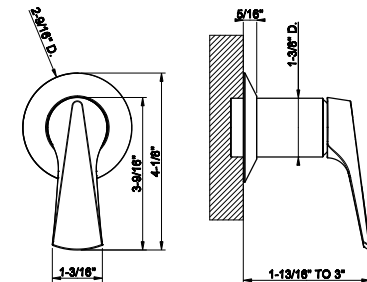

72109

External part wall-mounted one-way basin mixer

- 1/2" connections
- Drain not included - See DRAINS section
- Requires in-wall rough valve 63412

031 Chrome	553	726 Warm Bronze Br. PVD	874
149 Finox Brushed Nickel	748	710 Brass PVD	820
187 Aged Bronze	874	727 Brass Brushed PVD	874
713 Antique Brass	874	246 Gold PVD	929
030 Copper PVD	820	720 Nickel PVD	820
706 Black Metal PVD	820	716 Gold Brushed PVD	929
708 Copper Brushed PVD	874	299 Matte Black	748
707 Black Metal Br. PVD	874	845 Dark Bronze	874
735 Warm Bronze PVD	820