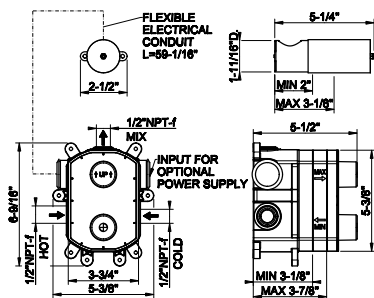

44679+59029