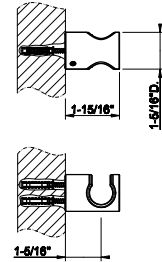

58157

Fixed handshower hook.

031 Chrome	213	735 Warm Bronze PVD	315
149 Finox Brushed Nickel	288	726 Warm Bronze Br. PVD	336
187 Aged Bronze	336	710 Brass PVD	315
713 Antique Brass	336	727 Brass Brushed PVD	336
030 Copper PVD	315	246 Gold PVD	357
706 Black Metal PVD	315	720 Nickel PVD	315
708 Copper Brushed PVD	336	299 Matte Black	288
707 Black Metal Br. PVD	336	845 Dark Bronze	336