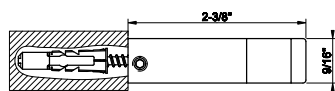

73621

Wall-mounted robe hook. DIAMANTATO.

031 Chrome	300	735 Warm Bronze PVD	444
149 Finox Brushed Nickel	405	726 Warm Bronze Br. PVD	474
187 Aged Bronze	474	710 Brass PVD	444
713 Antique Brass	474	727 Brass Brushed PVD	474
030 Copper PVD	444	720 Nickel PVD	444
706 Black Metal PVD	444	299 Matte Black	405
708 Copper Brushed PVD	474	845 Dark Bronze	474
707 Black Metal Br. PVD	474		

20861

Corner shelf

031 Chrome	832	707 Black Metal Br. PVD	1.315
149 Finox Brushed Nickel	1.124	735 Warm Bronze PVD	1.232
187 Aged Bronze	1.315	726 Warm Bronze Br. PVD	1.315
713 Antique Brass	1.315	710 Brass PVD	1.232
030 Copper PVD	1.232	727 Brass Brushed PVD	1.315
706 Black Metal PVD	1.232	720 Nickel PVD	1.232
708 Copper Brushed PVD	1.315	099 Black XL	1.124

20988

adjustable magnifying (2x) mirror

031 Chrome	832	707 Black Metal Br. PVD	1.315
149 Finox Brushed Nickel	1.124	735 Warm Bronze PVD	1.232
187 Aged Bronze	1.315	726 Warm Bronze Br. PVD	1.315
713 Antique Brass	1.315	710 Brass PVD	1.232
030 Copper PVD	1.232	727 Brass Brushed PVD	1.315
706 Black Metal PVD	1.232	720 Nickel PVD	1.232
708 Copper Brushed PVD	1.315	099 Black XL	1.124

58424

Safety grip-handle for bathtub and shower enclosure
• 18" length

031 Chrome	1.680	735 Warm Bronze PVD	2.488
149 Finox Brushed Nickel	2.270	726 Warm Bronze Br. PVD	2.655
187 Aged Bronze	2.657	710 Brass PVD	2.488
713 Antique Brass	2.657	727 Brass Brushed PVD	2.657
030 Copper PVD	2.488	246 Gold PVD	2.820
706 Black Metal PVD	2.488	720 Nickel PVD	2.488
708 Copper Brushed PVD	2.657	299 Matte Black	2.270
707 Black Metal Br. PVD	2.657		

58430

Safety grip-handle for bathtub and shower enclosure
• 24" length