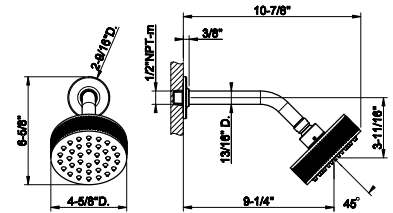

031 Chrome	1.529	735 Warm Bronze PVD	2.264
149 Finox Brushed Nickel	2.065	726 Warm Bronze Br. PVD	2.416
187 Aged Bronze	2.416	710 Brass PVD	2.264
713 Antique Brass	2.416	727 Brass Brushed PVD	2.416
030 Copper PVD	2.264	246 Gold PVD	2.569
706 Black Metal PVD	2.264	720 Nickel PVD	2.264
708 Copper Brushed PVD	2.416	299 Matte Black	2.065
707 Black Metal Br. PVD	2.416	845 Dark Bronze	2.416