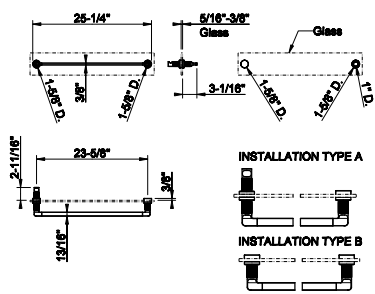

58617
Towel rail for glass fixing - 24" length