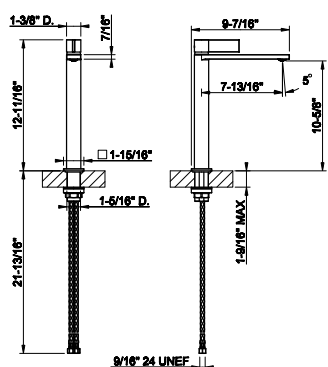

73504

Tall single lever washbasin without Stop&Go assembly. RIGATO

- Spout projection 7-13/16"
- Height 12-11/16"
- Drain not included - See DRAINS section
- Max flow rate 1.2 GPM

031 Chrome	1.180	735 Warm Bronze PVD	1.750
149 Finox Brushed Nickel	1.593	726 Warm Bronze Br. PVD	1.865
187 Aged Bronze	1.865	710 Brass PVD	1.750
713 Antique Brass	1.865	727 Brass Brushed PVD	1.865
030 Copper PVD	1.750	720 Nickel PVD	1.750
706 Black Metal PVD	1.750	299 Matte Black	1.593
708 Copper Brushed PVD	1.865	845 Dark Bronze	1.865
707 Black Metal Br. PVD	1.865