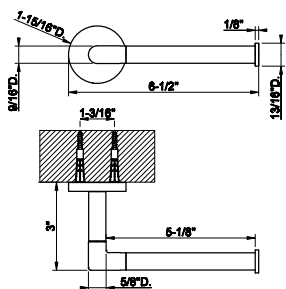

63755
Wall-mounted tissue holder. Vertical or horizontal application

031 Chrome	322	707 Black Metal Br. PVD	511
149 Finox Brushed Nickel	434	735 Warm Bronze PVD	478
187 Aged Bronze	511	726 Warm Bronze Br. PVD	511
713 Antique Brass	511	710 Brass PVD	478
030 Copper PVD	478	727 Brass Brushed PVD	511
706 Black Metal PVD	478	720 Nickel PVD	478
708 Copper Brushed PVD	511	299 Matte Black	434