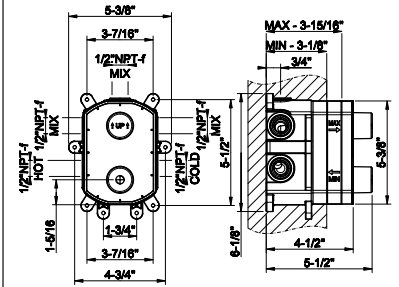

09279+63139