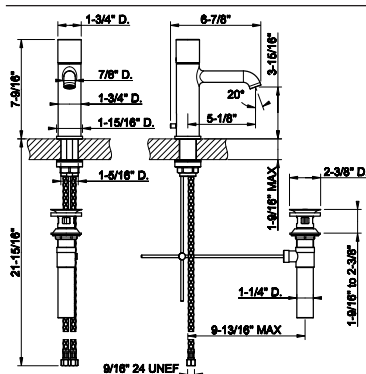

70001

Single lever washbasin mixer with pop-up assembly. UNITO

- Spout projection 5-1/8"
- Height 7-1/2"
- 1-1/4" D. pop-up drain and flexible hoses with 9/16" – 24 UNEF connections.
- Max flow rate 1.2 GPM

031 Chrome	854	726 Warm Bronze Br. PVD	1.350
149 Finox Brushed Nickel	1.154	710 Brass PVD	1.265
706 Black Metal PVD	1.265	727 Brass Brushed PVD	1.350
708 Copper Brushed PVD	1.350	299 Matte Black	1.154
707 Black Metal Br. PVD	1.350	845 Dark Bronze	1.350
735 Warm Bronze PVD	1.265