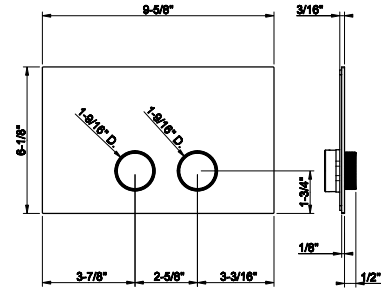

54623

Flush Actuator Plate ANELLO

- •Compatible with GEBERIT models: 111.597.001, 111.902.005, 111.798.00.1, 111.335.00.5
- •Without visible fixingsystem
- •ADA COMPLIANT

031 Chrome	1.117	707 Black Metal Br. PVD	1.763
149 Finox Brushed Nickel	1.506	735 Warm Bronze PVD	1.654
187 Aged Bronze	1.763	726 Warm Bronze Br. PVD	1.763
713 Antique Brass	1.763	710 Brass PVD	1.654
030 Copper PVD	1.654	727 Brass Brushed PVD	1.763
706 Black Metal PVD	1.654	720 Nickel PVD	1.654
708 Copper Brushed PVD	1.763	299 Matte Black	1.582