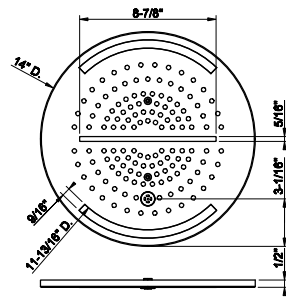

57829+57878

57829

Multifunction system for ceiling installation

- Ø14"
- RAINFALL/WATERFALL/MIST functions and chromotherapy effect
- 1/2" connections
- Max Flow rate 1.75 GPM with RIR5404 reducer for single exit (to be purchased separately)
- Electronic parts included with remotewatertight control and hook
- 12V power supply RIR5402 required, not included to be purchased separately
- To be complemented by cover 57878

238 Mirror Steel 4.839

57878

Cover with lighting system for Ø14" multifunction system.

238 Mirror Steel	2.899	735 Warm Bronze PVD	4.291
239 Steel Brushed	2.899	726 Warm Bronze Br. PVD	4.580
187 Aged Bronze	4.580	710 Brass PVD	4.291
713 Antique Brass	4.580	727 Brass Brushed PVD	4.580
030 Copper PVD	4.291	246 Gold PVD	4.871
706 Black Metal PVD	4.291	720 Nickel PVD	4.291
708 Copper Brushed PVD	4.580	299 Matte Black	3.914
707 Black Metal Br. PVD	4.580