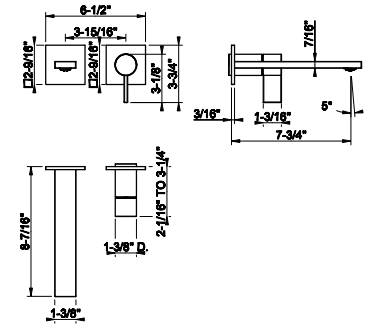

73688

TRIM PARTS ONLY Wall-mounted washbasin mixer trim. DIAMANTATO

- Spout projection 7-3/4"
- Height 2-9/16"
- Drain not included - See DRAINS section
- Requires in-wall rough valve 63397
- Max flow rate 1.2 GPM

031	Chrome	1.065	735	Warm Bronze PVD	1.576
149	Finox Brushed Nickel	1.439	726	Warm Bronze Br. PVD	1.682
187	Aged Bronze	1.682	710	Brass PVD	1.576
713	Antique Brass	1.682	727	Brass Brushed PVD	1.682
030	Copper PVD	1.576	720	Nickel PVD	1.576
706	Black Metal PVD	1.576	299	Matte Black	1.439
708	Copper Brushed PVD	1.682	845	Dark Bronze	1.682
707	Black Metal Br. PVD	1.682