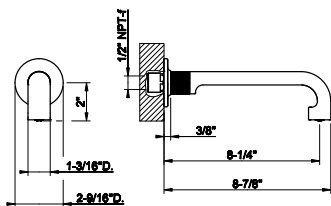

58100

Wall-mounted spout only

- 1/2" connections with separate control (not included)
- Spout projection 8-1/4"
- Drain not included - See DRAINS section
- Requires mixer control 58109 + 53112
- Max flow rate 1.2 GPM