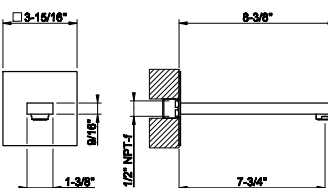

26600

Wall-mounted washbasin spout only

- Projection 7-3/4"
- 1/2" connections
- Drain not included - See DRAINS section
- Requires mixer control 26505, 26609+26612, or 48112+53109
- Max flow rate 1.2 GPM