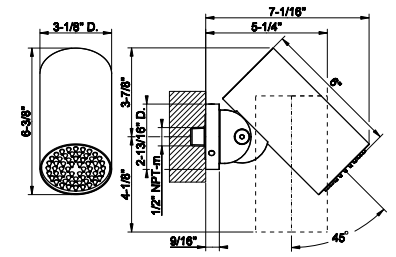

57235

Wall-mounted adjustable showerhead CESELLO.

- Mist function
- 1/2" connections
- Projection from the wall 7-1/16"
- Flow rate 0.14 GPM at 60 PSI

239	Steel Brushed	2.141
708	Copper Brushed PVD	3.168
707	Black Metal Br. PVD	3.168
726	Warm Bronze Br. PVD	3.168
727	Brass Brushed PVD	3.168
299	Matte Black	2.893