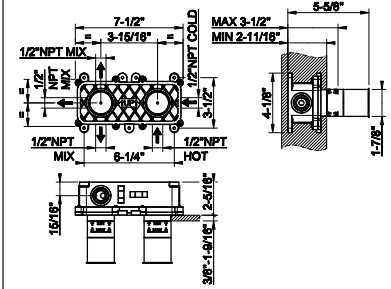

54169

In-wall thermostatic rough valve for 1/2/3-way diverter function

- 1/2" connections
- Anti-scalding
- Service stops not included
- Non-Shared Function

239 Steel Brushed	733

63335

TRIM PARTS ONLY External parts for 3-way diverter thermostatic and volume control

- Single backplate
- 1/2" connections
- Anti-scalding
- Requires in-wall rough valve 54169

031 Chrome	1.276	707 Black Metal Br. PVD	2.015
149 Finox Brushed Nickel	1.723	735 Warm Bronze PVD	1.890
187 Aged Bronze	2.015	726 Warm Bronze Br. PVD	2.015
713 Antique Brass	2.015	710 Brass PVD	1.890
030 Copper PVD	1.890	727 Brass Brushed PVD	2.015
706 Black Metal PVD	1.890	720 Nickel PVD	1.890
708 Copper Brushed PVD	2.015	299 Matte Black	1.723

54169+63335