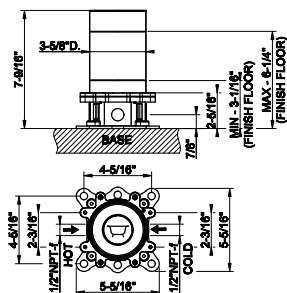

48189+73628