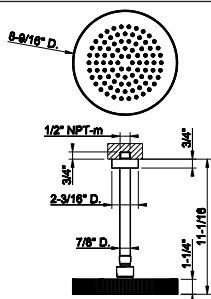

63556

Multifunctional adjustable wall-mounted anti-limescale showerhead. RIGATO

- 1/2" connections
- Projection from wall to center 9-11/16"
- Total projection 11-3/16"
- Max flow rate 1.75 GPM

031 Chrome	1.835	707 Black Metal Br. PVD	2.899
149 Finox Brushed Nickel	2.478	735 Warm Bronze PVD	2.716
187 Aged Bronze	2.899	726 Warm Bronze Br. PVD	2.899
713 Antique Brass	2.899	710 Brass PVD	2.716
030 Copper PVD	2.716	727 Brass Brushed PVD	2.899
706 Black Metal PVD	2.716	720 Nickel PVD	2.716
708 Copper Brushed PVD	2.899	299 Matte Black	2.478

63552

Ceiling-mounted shower head with arm RIGATO.

- 1/2" connections.
- Projection from ceiling 11-1/16"
- Max flow rate 1.75 GPM

031 Chrome	2.054	707 Black Metal Br. PVD	3.245
149 Finox Brushed Nickel	2.772	735 Warm Bronze PVD	3.039
187 Aged Bronze	3.245	726 Warm Bronze Br. PVD	3.245
713 Antique Brass	3.245	710 Brass PVD	3.039
030 Copper PVD	3.039	727 Brass Brushed PVD	3.245
706 Black Metal PVD	3.039	720 Nickel PVD	3.039
708 Copper Brushed PVD	3.245	299 Matte Black	2.772

63348

Wall-mounted adjustable shower head with arm.

- 1/2" connections.
- Projection from wall to center 13-7/8"
- Total projection 18-3/4"
- Max flow rate 1.75 GPM

031 Chrome	945	707 Black Metal Br. PVD	1.491
149 Finox Brushed Nickel	1.274	735 Warm Bronze PVD	1.395
187 Aged Bronze	1.491	726 Warm Bronze Br. PVD	1.491
713 Antique Brass	1.491	710 Brass PVD	1.395
030 Copper PVD	1.395	727 Brass Brushed PVD	1.491
706 Black Metal PVD	1.395	720 Nickel PVD	1.395
708 Copper Brushed PVD	1.491	299 Matte Black	1.274

63352

Ceiling-mounted adjustable shower head with arm.

- 1/2" connections.
- Projection from ceiling 10-1/4"
- Max flow rate 1.75 GPM