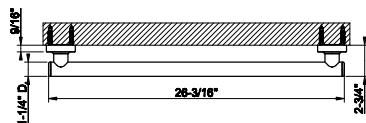

58430

Safety grip-handle for bathtub and shower enclosure
• 24" length