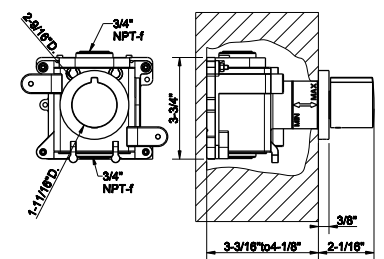

43268

TRIM PARTS ONLY External parts for individual thermostatic volume control

- Single backplate
- High Capacity
- 3/4" connections
- Vertical/horizontal application
- Anti-scalding
- Requires in-wall rough valve 39683

031	Chrome	504	710	Brass PVD	1.003
149	Finox Brushed Nickel	916	727	Brass Brushed PVD	1.070
187	Aged Bronze	1.070	123	Copper GHRC	815
713	Antique Brass	1.070	124	Black Metal GHRC	815
030	Copper PVD	1.003	125	Copper Brushed GHRC	884
706	Black Metal PVD	1.003	126	Black Metal Br. GHRC	884
708	Copper Brushed PVD	1.070	720	Nickel PVD	1.003
707	Black Metal Br. PVD	1.070	279	Matte White	916
735	Warm Bronze PVD	1.003	299	Matte Black	916
726	Warm Bronze Br. PVD	1.070