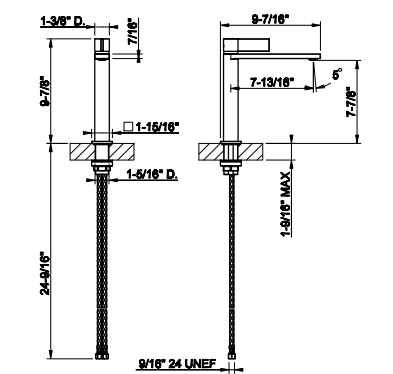

031 Chrome	1.100	735 Warm Bronze PVD	1.626
149 Finox Brushed Nickel	1.485	726 Warm Bronze Br. PVD	1.734
187 Aged Bronze	1.734	710 Brass PVD	1.626
713 Antique Brass	1.734	727 Brass Brushed PVD	1.734
030 Copper PVD	1.626	720 Nickel PVD	1.626
706 Black Metal PVD	1.626	299 Matte Black	1.485
708 Copper Brushed PVD	1.734	845 Dark Bronze	1.734
707 Black Metal Br. PVD	1.734