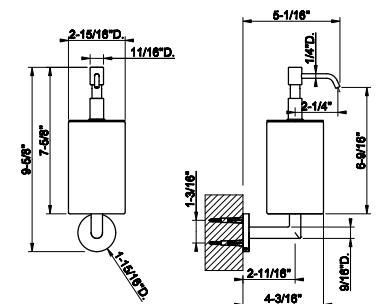

63613

Wall-mounted white dispenser

031 Chrome	597	726 Warm Bronze Br. PVD	942
149 Finox Brushed Nickel	806	710 Brass PVD	884
187 Aged Bronze	942	727 Brass Brushed PVD	942
713 Antique Brass	942	246 Gold PVD	1,003
030 Copper PVD	884	720 Nickel PVD	884
706 Black Metal PVD	884	279 Matte White	806
708 Copper Brushed PVD	942	299 Matte Black	806
707 Black Metal Br. PVD	942	845 Dark Bronze	942
735 Warm Bronze PVD	884