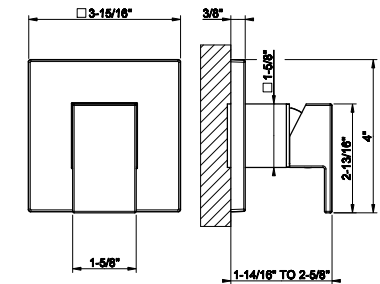

031 Chrome	517	720 Nickel PVD	939
149 Finox Brushed Nickel	825	299 Matte Black	825
030 Copper PVD	939		
706 Black Metal PVD	939		
708 Copper Brushed PVD	1.027		
707 Black Metal Br. PVD	1.027		

26537

Three-hole roman tub set