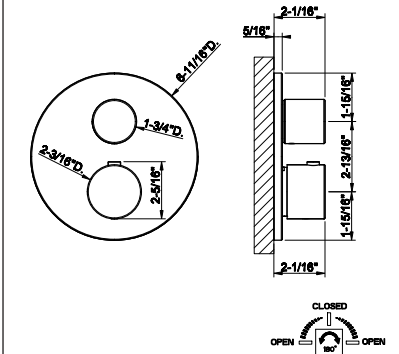

63141

TRIM PARTS ONLY External parts for 2-way diverter thermostatic and volume control RIGATO.

- Single backplate
- 1/2" connections
- Vertical application
- Anti-scalding
- Requires in-wall rough valve 09279

031 Chrome	1.290	707 Black Metal Br. PVD	2.039
149 Finox Brushed Nickel	1.742	735 Warm Bronze PVD	1.910
187 Aged Bronze	2.039	726 Warm Bronze Br. PVD	2.039
713 Antique Brass	2.039	710 Brass PVD	1.910
030 Copper PVD	1.910	727 Brass Brushed PVD	2.039
706 Black Metal PVD	1.910	720 Nickel PVD	1.910
708 Copper Brushed PVD	2.039	299 Matte Black	1.742