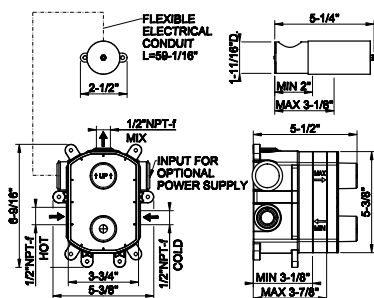

44679+20130

44679

In-wall rough valve for wall-mounted electronic separate control.
• 1/2" connections

031	Chrome	915

20130

TRIM PARTS ONLY Wall-mounted electronic mixer with spout

- Spout projection 8-1/8"
- 1/2" connections
- Drain not included - See DRAINS section
- Requires rough valve 44679
- Max flow rate 1.2 GPM - 0.2 GPC
- 10 sec flow cycle
- ADA compliant

031	Chrome	2.100	720	Nickel PVD	3.109
149	Finox Brushed Nickel	2.835	299	Matte Black	2.835
030	Copper PVD	3.109			
706	Black Metal PVD	3.109			
708	Copper Brushed PVD	3.318			
707	Black Metal Br. PVD	3.318