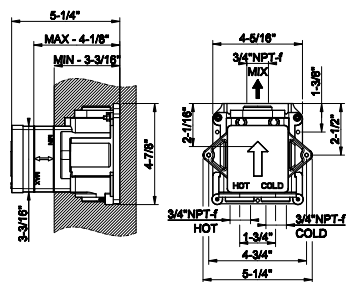

39681+58254

39681

In-wall thermostatic rough valve for individual mixer

- High capacity
- 3/4" connections
- Vertical/Horizontal application
- Anti-scalding

031 Chrome	1.016