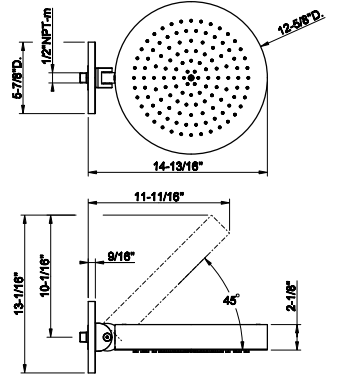

66150

Wall-mounted anti limestone and adjustable head shower

031 Chrome	2.499	710 Brass PVD	3.699
149 Finox Brushed Nickel	3.375	727 Brass Brushed PVD	3.949
706 Black Metal PVD	3.699	720 Nickel PVD	3.699
708 Copper Brushed PVD	3.949	279 Matte White	3.375
707 Black Metal Br. PVD	3.949	299 Matte Black	3.375
735 Warm Bronze PVD	3.699	845 Dark Bronze	3.949
726 Warm Bronze Br. PVD	3.949