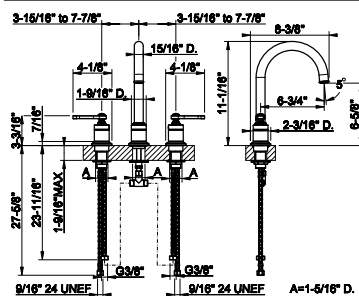

031 Chrome	2.310	707 Black Metal Br. PVD	3.650
149 Finox Brushed Nickel	3.118	735 Warm Bronze PVD	3.419
187 Aged Bronze	3.650	726 Warm Bronze Br. PVD	3.650
713 Antique Brass	3.650	710 Brass PVD	3.419
030 Copper PVD	3.419	727 Brass Brushed PVD	3.650
706 Black Metal PVD	3.419	720 Nickel PVD	3.419
708 Copper Brushed PVD	3.650	299 Matte Black	3.118

65016

Widespread washbasin mixer without pop-up assembly

- Spout projection 6-3/4"
- Height 11-1/16"
- Drain not included - See DRAINS section
- Max flow rate 1.2 GPM
- ADA compliant