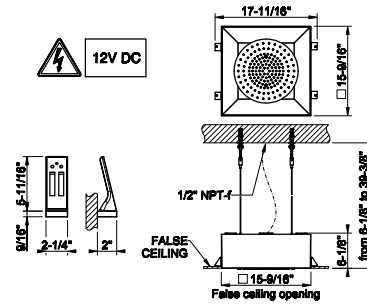

57601+57018