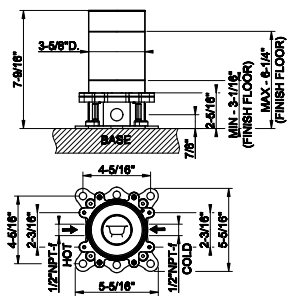

48189+66028

48189

Floor-mounted tub filler in-floor rough valve

031 Chrome	736