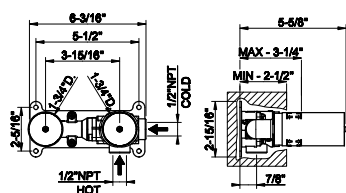

54197+54488