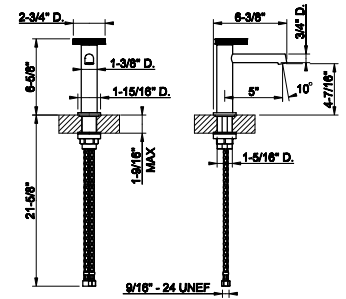

031 Chrome	743	707 Black Metal Br. PVD	1.172
149 Finox Brushed Nickel	1.003	735 Warm Bronze PVD	1.098
187 Aged Bronze	1.172	726 Warm Bronze Br. PVD	1.172
713 Antique Brass	1.172	710 Brass PVD	1.098
030 Copper PVD	1.098	727 Brass Brushed PVD	1.172
706 Black Metal PVD	1.098	720 Nickel PVD	1.098
708 Copper Brushed PVD	1.172	299 Matte Black	1.003