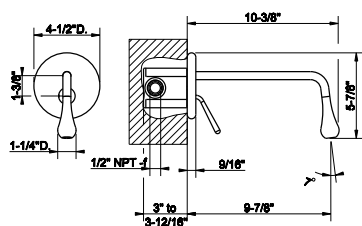

35286

TRIM PARTS ONLY .Wall mounted single lever washbasin mixer

- Spout projection 9-7/8"
- 1/2" connections
- Drain not included - See DRAINS section
- Requires in wall rough valve 35287.
- Max flow rate 1.2 GPM
- ADA compliant