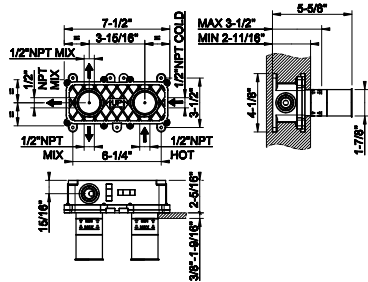

54169+63333

54169

In-wall thermostatic rough valve for 1/2/3-way diverter function

- 1/2" connections
- Anti-scalding
- Service stops not included
- Non-Shared Function

239 Steel Brushed	733

63333

TRIM PARTS ONLY External parts for 2-way diverter thermostatic and volume control

- Single backplate
- 1/2" connections
- Anti-scalding
- Requires in-wall rough valve 54169

031 Chrome	1.276	707 Black Metal Br. PVD	2.015
149 Finox Brushed Nickel	1.723	735 Warm Bronze PVD	1.890
187 Aged Bronze	2.015	726 Warm Bronze Br. PVD	2.015
713 Antique Brass	2.015	710 Brass PVD	1.890
030 Copper PVD	1.890	727 Brass Brushed PVD	2.015
706 Black Metal PVD	1.890	720 Nickel PVD	1.890
708 Copper Brushed PVD	2.015	299 Matte Black	1.723