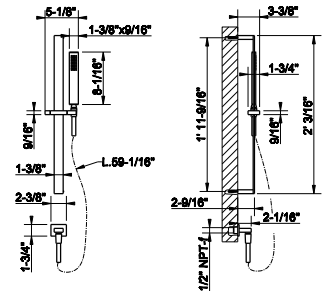

26642

Handshower and adjustable sliding rail set

- Adjustable bar
- Adjustable hook
- 59" flex hose
- Wall elbow
- Max flow rate 1.75 GPM

031 Chrome	1.702	299 Matte Black	2.298
030 Copper PVD	2.519		
706 Black Metal PVD	2.519		
708 Copper Brushed PVD	2.690		
707 Black Metal Br. PVD	2.690		
720 Nickel PVD	2.519