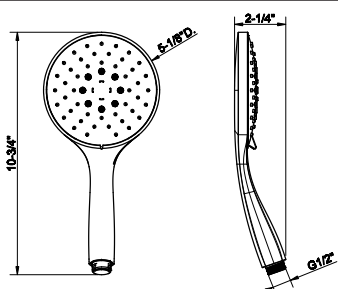

14370

Antilimestone handshower
• Single spray
• Max flow rate 1.75 GPM

031	Chrome	164	726	Warm Bronze Br. PVD	404
149	Finox Brushed Nickel	327	710	Brass PVD	378
187	Aged Bronze	404	727	Brass Brushed PVD	404
713	Antique Brass	404	246	Gold PVD	428
030	Copper PVD	378	147	Chrome Brushed	327
706	Black Metal PVD	378	720	Nickel PVD	378
708	Copper Brushed PVD	404	279	Matte White	327
707	Black Metal Br. PVD	404	299	Matte Black	327
735	Warm Bronze PVD	378	845	Dark Bronze	404

14376

Handshower with white insert
• 3-pattern spray
• Max flow rate 1.75 GPM

031	Chrome	339	726	Warm Bronze Br. PVD	570
149	Finox Brushed Nickel	458	710	Brass PVD	535
187	Aged Bronze	570	727	Brass Brushed PVD	570
713	Antique Brass	570	246	Gold PVD	592
030	Copper PVD	535	147	Chrome Brushed	458
706	Black Metal PVD	535	720	Nickel PVD	536
708	Copper Brushed PVD	570	279	Matte White	458
707	Black Metal Br. PVD	570	299	Matte Black	458
735	Warm Bronze PVD	535	845	Dark Bronze	570