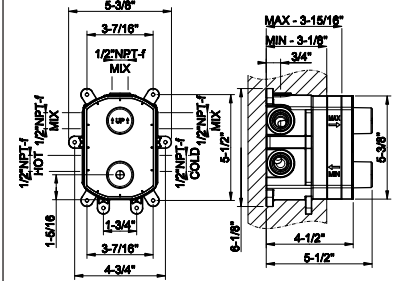

09279+58134