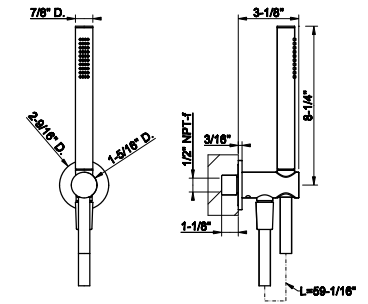

63329

Handshower set

- Fixed hook
- Wall elbow
- 59" flex hose
- Max flow rate 1.75 GPM

031 Chrome	736	735 Warm Bronze PVD	1.090
149 Finox Brushed Nickel	992	726 Warm Bronze Br. PVD	1.162
187 Aged Bronze	1.162	710 Brass PVD	1.090
713 Antique Brass	1.162	727 Brass Brushed PVD	1.162
030 Copper PVD	1.090	720 Nickel PVD	1.090
706 Black Metal PVD	1.090	299 Matte Black	992
708 Copper Brushed PVD	1.162	845 Dark Bronze	1.162
707 Black Metal Br. PVD	1.162