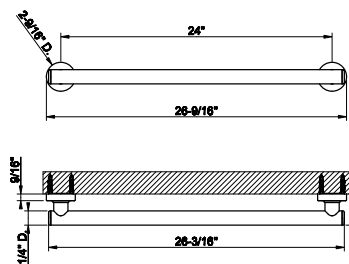

58424

Safety grip-handle for bathtub and shower enclosure
• 18" length

031 Chrome	1.680	735 Warm Bronze PVD	2.488
149 Finox Brushed Nickel	2.270	726 Warm Bronze Br. PVD	2.655
187 Aged Bronze	2.657	710 Brass PVD	2.488
713 Antique Brass	2.657	727 Brass Brushed PVD	2.657
030 Copper PVD	2.488	246 Gold PVD	2.820
706 Black Metal PVD	2.488	720 Nickel PVD	2.488
708 Copper Brushed PVD	2.657	299 Matte Black	2.270
707 Black Metal Br. PVD	2.657