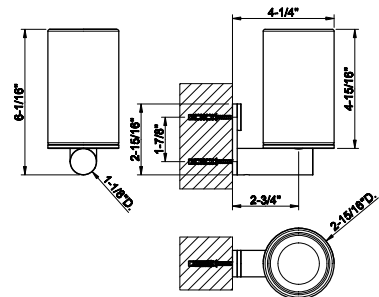

239	Steel Brushed	660
708	Copper Brushed PVD	978
707	Black Metal Br. PVD	978
726	Warm Bronze Br. PVD	978
727	Brass Brushed PVD	978
299	Matte Black	892

54708

Wall-mounted holder, black

239	Steel Brushed	660
708	Copper Brushed PVD	978
707	Black Metal Br. PVD	978
726	Warm Bronze Br. PVD	978
727	Brass Brushed PVD	978
299	Matte Black	892