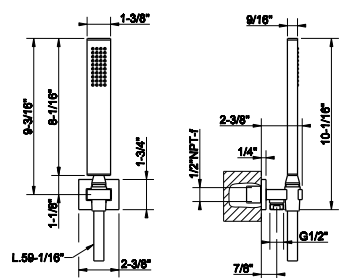

26623

Handshower set
• Fixed hook
• Wall elbow
• 59" flex hose
• Max flow rate 1.75 GPM

031 Chrome	889	720 Nickel PVD	1.316
149 Finox Brushed Nickel	1.200	299 Matte Black	1.200
030 Copper PVD	1.316		
706 Black Metal PVD	1.316		
708 Copper Brushed PVD	1.405		
707 Black Metal Br. PVD	1.405