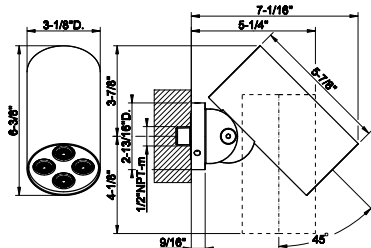

57255

Wall-mounted adjustable showerhead CESELLO.

- Rain, Spray, Massage function
- 1/2" connections
- Projection from the wall 7-1/16"
- Max flow rate 1.75 GPM

239	Steel Brushed	2.530
708	Copper Brushed PVD	3.744
707	Black Metal Br. PVD	3.744
726	Warm Bronze Br. PVD	3.744
727	Brass Brushed PVD	3.744
299	Matte Black	3.416