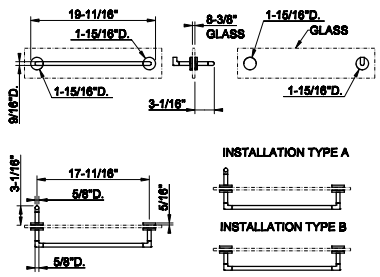

63926

Towel rail for glass fixing - 18" length

031 Chrome	918	707 Black Metal Br. PVD	1.450
149 Finox Brushed Nickel	1.239	735 Warm Bronze PVD	1.358
187 Aged Bronze	1.450	726 Warm Bronze Br. PVD	1.450
713 Antique Brass	1.450	710 Brass PVD	1.358
030 Copper PVD	1.358	727 Brass Brushed PVD	1.450
706 Black Metal PVD	1.358	720 Nickel PVD	1.358
708 Copper Brushed PVD	1.450	299 Matte Black	1.239