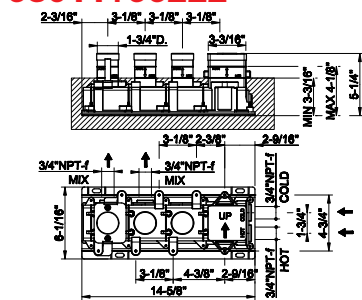

63011+66222

63011

In-wall thermostatic rough valve for two separate functions.

- High capacity
- 3/4"connections
- Anti-scalding

031 Chrome	1.438

66222

TRIM PARTS ONLY External parts for thermostatic mixer for two functions, with push-button on/off control

- Single backplate
- 1/2"connections
- Anti-scalding
- Requires in-wall rough valve 63011
- Can be combined with the insert 66600 and 66602 of the desired finish.

031 Chrome	2.634	727 Brass Brushed PVD	4.161
149 Finox Brushed Nickel	3.557	720 Nickel PVD	3.899
706 Black Metal PVD	3.899	299 Matte Black	3.557
708 Copper Brushed PVD	4.161	845 Dark Bronze	4.161
707 Black Metal Br. PVD	4.161		
726 Warm Bronze Br. PVD	4.161