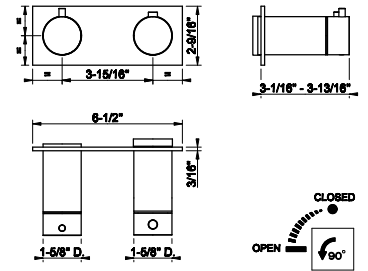

54169

In-wall thermostatic rough valve for 1/2/3-way diverter function

- 1/2" connections
- Anti-scalding
- Service stops not included
- Non-Shared Function

239 Steel Brushed	733

54169+54032

54032

TRIM PARTS ONLY External parts for thermostatic with single volume control

- Single backplate
- 1/2" connections
- Anti-scalding
- Requires in-wall rough valve 54169

239 Steel Brushed	1.423
708 Copper Brushed PVD	2.106
707 Black Metal Br. PVD	2.106
726 Warm Bronze Br. PVD	2.106
727 Brass Brushed PVD	2.106
299 Matte Black	1.920

54169

In-wall thermostatic rough valve for 1/2/3-way diverter function

- 1/2" connections
- Anti-scalding
- Service stops not included
- Non-Shared Function

239 Steel Brushed	733