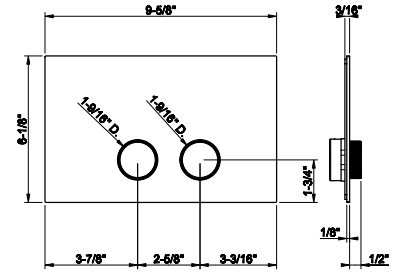

54635

Flush Actuator Plate INGRANAGGIO

- •Compatible with GEBERIT models: 111.597.001, 111.902.005, 111.798.00.1, 111.335.00.5
- •Without visible fixingsystem
- •ADA COMPLIANT

031 Chrome	1.117	707 Black Metal Br. PVD	1.763
149 Finox Brushed Nickel	1.506	735 Warm Bronze PVD	1.654
187 Aged Bronze	1.763	726 Warm Bronze Br. PVD	1.763
713 Antique Brass	1.763	710 Brass PVD	1.654
030 Copper PVD	1.654	727 Brass Brushed PVD	1.763
706 Black Metal PVD	1.654	720 Nickel PVD	1.654
708 Copper Brushed PVD	1.763	299 Matte Black	1.506