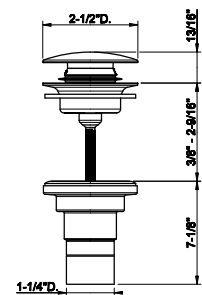

54651

Flush Actuator Plate VENTI20

- •Compatible with GEBERIT models: 111.597.001, 111.902.005, 111.798.00.1, 111.335.00.5
- •Without visible fixingsystem
- •ADA COMPLIANT

031 Chrome	1.382	707 Black Metal Br. PVD	2.182
149 Finox Brushed Nickel	1.865	735 Warm Bronze PVD	2.045
187 Aged Bronze	2.182	726 Warm Bronze Br. PVD	2.182
713 Antique Brass	2.182	710 Brass PVD	2.045
030 Copper PVD	2.045	727 Brass Brushed PVD	2.182
706 Black Metal PVD	2.045	720 Nickel PVD	2.045
708 Copper Brushed PVD	2.182	299 Matte Black	1.865

65601

Counter washbasin in stainless steel RIGATO, without overflow waste. It can be combined with waste 54597.

239 Steel Brushed	5.008
708 Copper Brushed PVD	9.173
707 Black Metal Br. PVD	9.173
726 Warm Bronze Br. PVD	9.173
727 Brass Brushed PVD	9.173

54601

Counter washbasin In stainless steel, without overflow waste. Without basin waste. It can be combined with waste 54597.

239 Steel Brushed	2.129
708 Copper Brushed PVD	6.074
707 Black Metal Br. PVD	6.074
726 Warm Bronze Br. PVD	6.074
727 Brass Brushed PVD	6.074
299 Matte Black	3.853

54597

1 1/4" push drain with or without overflow feature - Recommended for Gessi 316 Collection

239 Steel Brushed	184
708 Copper Brushed PVD	272
707 Black Metal Br. PVD	272
726 Warm Bronze Br. PVD	272
727 Brass Brushed PVD	272
299 Matte Black	249

01427

1 1/4" push drain with or without overflow feature