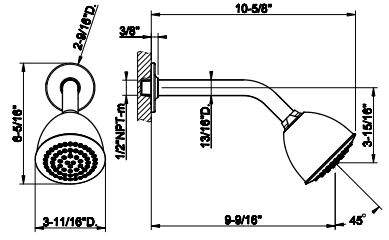

58180

Wall-mounted adjustable shower head with arm

- 1/2" connections
- Projection from wall to center 9-9/16"
- Total projection 10-5/8"
- Max flow rate 1.75 GPM

031 Chrome	714	735 Warm Bronze PVD	1.057
149 Finox Brushed Nickel	965	726 Warm Bronze Br. PVD	1.129
187 Aged Bronze	1.129	710 Brass PVD	1.057
713 Antique Brass	1.129	727 Brass Brushed PVD	1.129
030 Copper PVD	1.057	246 Gold PVD	1.199
706 Black Metal PVD	1.057	720 Nickel PVD	1.057
708 Copper Brushed PVD	1.129	299 Matte Black	965
707 Black Metal Br. PVD	1.129	845 Dark Bronze	1.129