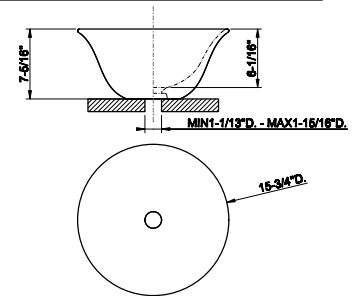

519	Gres	931