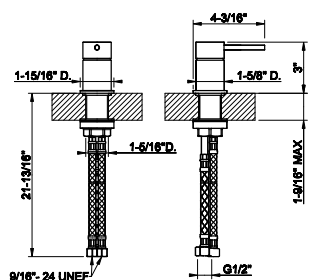

54105

Deck mounted washbasin mixer control

- For spout 54199 or 54196
- 1/2" connections
- Drain not included
- ADA compliant

239	Steel Brushed	779
708	Copper Brushed PVD	1.153
707	Black Metal Br. PVD	1.153
726	Warm Bronze Br. PVD	1.153
727	Brass Brushed PVD	1.153
299	Matte Black	1.052