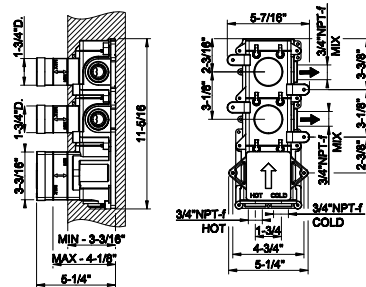

39693+58344

39693

In-wall thermostatic rough valve with 2 volume controls

- High capacity
- 3/4" connections
- Vertical/Horizontal application
- Anti-scalding

031 Chrome	1.654