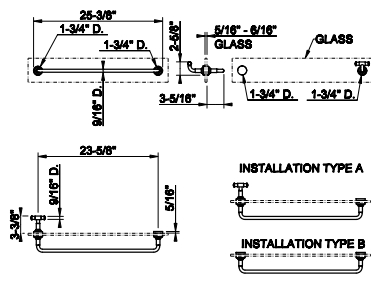

65515

Towel rail for glass fixing - 24" Length

031 Chrome	1.113	707 Black Metal Br. PVD	1.759
149 Finox Brushed Nickel	1.504	735 Warm Bronze PVD	1.649
187 Aged Bronze	1.759	726 Warm Bronze Br. PVD	1.759
713 Antique Brass	1.759	710 Brass PVD	1.649
030 Copper PVD	1.649	727 Brass Brushed PVD	1.759
706 Black Metal PVD	1.649	720 Nickel PVD	1.649
708 Copper Brushed PVD	1.759	299 Matte Black	1.504