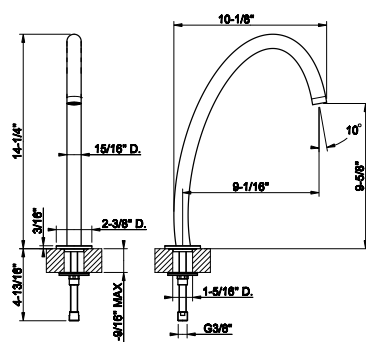

66025

Deck-mounted tall washbasin spout only without pop-up assembly

- Spout projection 9-1/16"
- Height 14-1/4"
- 1/2" connections
- Drain not included - See DRAINS section
- Requires handle kit
- Max flow rate 1.2 GPM
- Flexible hoses with 9/16" – 24 UNEF connections.