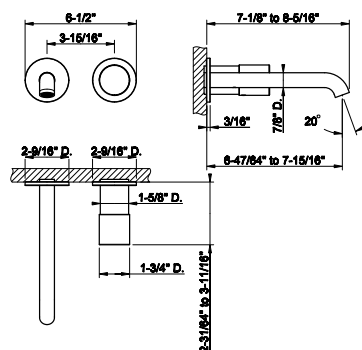

70188

TRIM PARTS ONLY Wall-mounted washbasin mixer trim. INTRECCIO
• Spout projection 6-47/64" to 7-15/16"
• Drain not included - See DRAINS section
• Requires in-wall rough valve 54197
• Max flow rate 1.2 GPM
• ADA compliant

031 Chrome	824	726 Warm Bronze Br. PVD	1.302
149 Finox Brushed Nickel	1.113	710 Brass PVD	1.219
706 Black Metal PVD	1.219	727 Brass Brushed PVD	1.302
708 Copper Brushed PVD	1.302	299 Matte Black	1.113
707 Black Metal Br. PVD	1.302	845 Dark Bronze	1.302
735 Warm Bronze PVD	1.219		

54197+70588