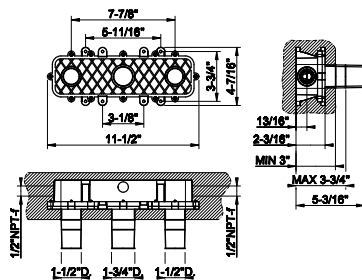

48089+54092