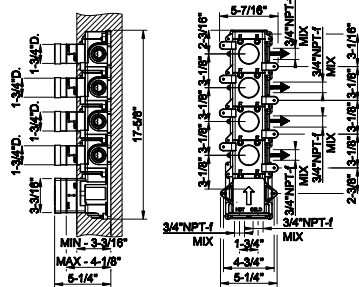

39699+39756

39699

In-wall thermostatic rough valve with 4 volume controls

- High capacity
- 3/4" connections
- Vertical/Horizontal application
- Anti-scalding
- Max flow rate 1.75 GPM

031 Chrome	2.172