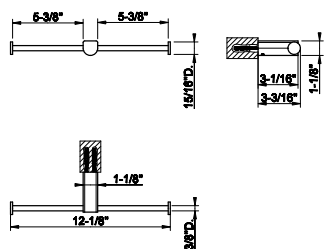

59415
Wall-mounted double tissue holder

031 Chrome	249	726 Warm Bronze Br. PVD	393
149 Finox Brushed Nickel	335	710 Brass PVD	368
030 Copper PVD	368	727 Brass Brushed PVD	393
706 Black Metal PVD	368	720 Nickel PVD	368
708 Copper Brushed PVD	393	279 Matte White	335
707 Black Metal Br. PVD	393	299 Matte Black	335
735 Warm Bronze PVD	368		

59449
Wall-mounted tissue holder with cover

031 Chrome	456	726 Warm Bronze Br. PVD	720
149 Finox Brushed Nickel	616	710 Brass PVD	675
030 Copper PVD	675	727 Brass Brushed PVD	720
706 Black Metal PVD	675	720 Nickel PVD	675
708 Copper Brushed PVD	720	279 Matte White	616
707 Black Metal Br. PVD	720	299 Matte Black	616
735 Warm Bronze PVD	675		

59450
Wall-mounted double tissue holder with cover

031 Chrome	631	726 Warm Bronze Br. PVD	996
149 Finox Brushed Nickel	852	710 Brass PVD	934
030 Copper PVD	934	727 Brass Brushed PVD	996
706 Black Metal PVD	934	720 Nickel PVD	934
708 Copper Brushed PVD	996	279 Matte White	852
707 Black Metal Br. PVD	996	299 Matte Black	852
735 Warm Bronze PVD	934		

59397
12" towel rail.

031 Chrome	288	726 Warm Bronze Br. PVD	455
149 Finox Brushed Nickel	389	710 Brass PVD	427
030 Copper PVD	427	727 Brass Brushed PVD	455
706 Black Metal PVD	427	720 Nickel PVD	427
708 Copper Brushed PVD	455	279 Matte White	389
707 Black Metal Br. PVD	455	299 Matte Black	389
735 Warm Bronze PVD	427		

59400
18" towel rail.

031 Chrome	298	726 Warm Bronze Br. PVD	472
149 Finox Brushed Nickel	403	710 Brass PVD	443
030 Copper PVD	443	727 Brass Brushed PVD	472
706 Black Metal PVD	443	720 Nickel PVD	443
708 Copper Brushed PVD	472	279 Matte White	403
707 Black Metal Br. PVD	472	299 Matte Black	403
735 Warm Bronze PVD	443