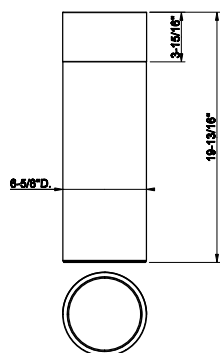

68425
Vase CESELLO 6-5/8" diameter, 19-13/16"H

707	Black Metal Br. PVD	7.595
726	Warm Bronze Br. PVD	7.595

68730
Decorative Vase Presentation Case. INTRECCIO

707	Black Metal Br. PVD	2.214
726	Warm Bronze Br. PVD	2.214