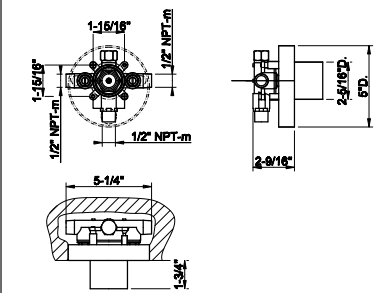

09272+58173