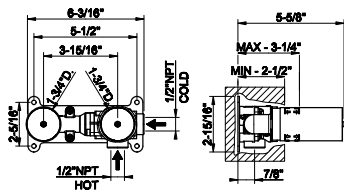

54197+54288