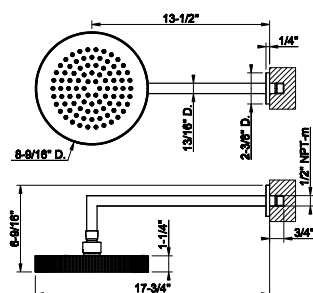

031 Chrome	2.163	707 Black Metal Br. PVD	3.418
149 Finox Brushed Nickel	2.922	735 Warm Bronze PVD	3.204
187 Aged Bronze	3.418	726 Warm Bronze Br. PVD	3.418
713 Antique Brass	3.418	710 Brass PVD	3.204
030 Copper PVD	3.204	727 Brass Brushed PVD	3.418
706 Black Metal PVD	3.204	720 Nickel PVD	3.204
708 Copper Brushed PVD	3.418	299 Matte Black	2.922

63452

Ceiling -mounted shower head with arm DIAMANTATO.

- 1/2" connections.
- Projection from ceiling 11-1/16"
- Max flow rate 1.75 GPM