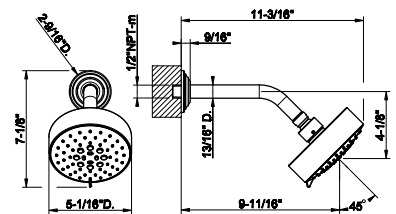

65158

Wall-mounted adjustable multi-function shower head with arm:

- 1/2" connections
- Projection from wall to center 9-11/16"
- Total projection 11-3/16"
- Max flow rate 1.75 gpm

031 Chrome	1.835	707 Black Metal Br. PVD	2.899
149 Finox Brushed Nickel	2.478	735 Warm Bronze PVD	2.716
187 Aged Bronze	2.899	726 Warm Bronze Br. PVD	2.899
713 Antique Brass	2.899	710 Brass PVD	2.716
030 Copper PVD	2.716	727 Brass Brushed PVD	2.899
706 Black Metal PVD	2.716	720 Nickel PVD	2.716
708 Copper Brushed PVD	2.899	299 Matte Black	2.478