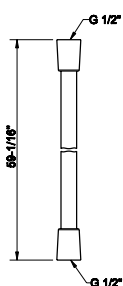

14370

Antilimestone handshower

- Single spray
- Max flow rate 1.75 GPM

031 Chrome	164	726 Warm Bronze Br. PVD	404
149 Finox Brushed Nickel	327	710 Brass PVD	378
187 Aged Bronze	404	727 Brass Brushed PVD	404
713 Antique Brass	404	246 Gold PVD	428
030 Copper PVD	378	147 Chrome Brushed	327
706 Black Metal PVD	378	720 Nickel PVD	378
708 Copper Brushed PVD	404	279 Matte White	327
707 Black Metal Br. PVD	404	299 Matte Black	327
735 Warm Bronze PVD	378	845 Dark Bronze	404

14376

Handshower with white insert

- 3-pattern spray
- Max flow rate 1.75 GPM

031 Chrome	339	726 Warm Bronze Br. PVD	570
149 Finox Brushed Nickel	458	710 Brass PVD	535
187 Aged Bronze	570	727 Brass Brushed PVD	570
713 Antique Brass	570	246 Gold PVD	592
030 Copper PVD	535	147 Chrome Brushed	458
706 Black Metal PVD	535	720 Nickel PVD	536
708 Copper Brushed PVD	570	279 Matte White	458
707 Black Metal Br. PVD	570	299 Matte Black	458
735 Warm Bronze PVD	535	845 Dark Bronze	570

01637

59" flex hose

031 Chrome	116	726 Warm Bronze Br. PVD	186
149 Finox Brushed Nickel	150	710 Brass PVD	176
187 Aged Bronze	186	727 Brass Brushed PVD	186
713 Antique Brass	186	246 Gold PVD	197
030 Copper PVD	176	720 Nickel PVD	176
706 Black Metal PVD	176	279 Matte White	150
708 Copper Brushed PVD	186	299 Matte Black	150
707 Black Metal Br. PVD	186	845 Dark Bronze	186
735 Warm Bronze PVD	176		

SP02148

Metal flexible hose, 59" length, 1/2" connector.

031 Chrome	166	735 Warm Bronze PVD	264
149 Finox Brushed Nickel	225	726 Warm Bronze Br. PVD	278
187 Aged Bronze	278	710 Brass PVD	264
713 Antique Brass	278	727 Brass Brushed PVD	278
030 Copper PVD	264	246 Gold PVD	296
706 Black Metal PVD	264	720 Nickel PVD	264
708 Copper Brushed PVD	278	299 Matte Black	225
707 Black Metal Br. PVD	278	845 Dark Bronze	269