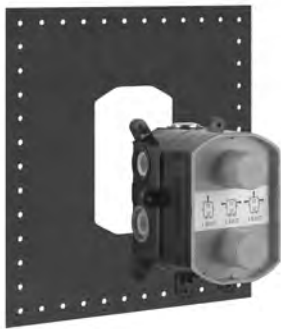

09279

In-wall thermostatic rough valve for 1/2/3-way diverter function

- 1/2" connections
- Vertical application
- Anti-scalding
- Non-Shared function