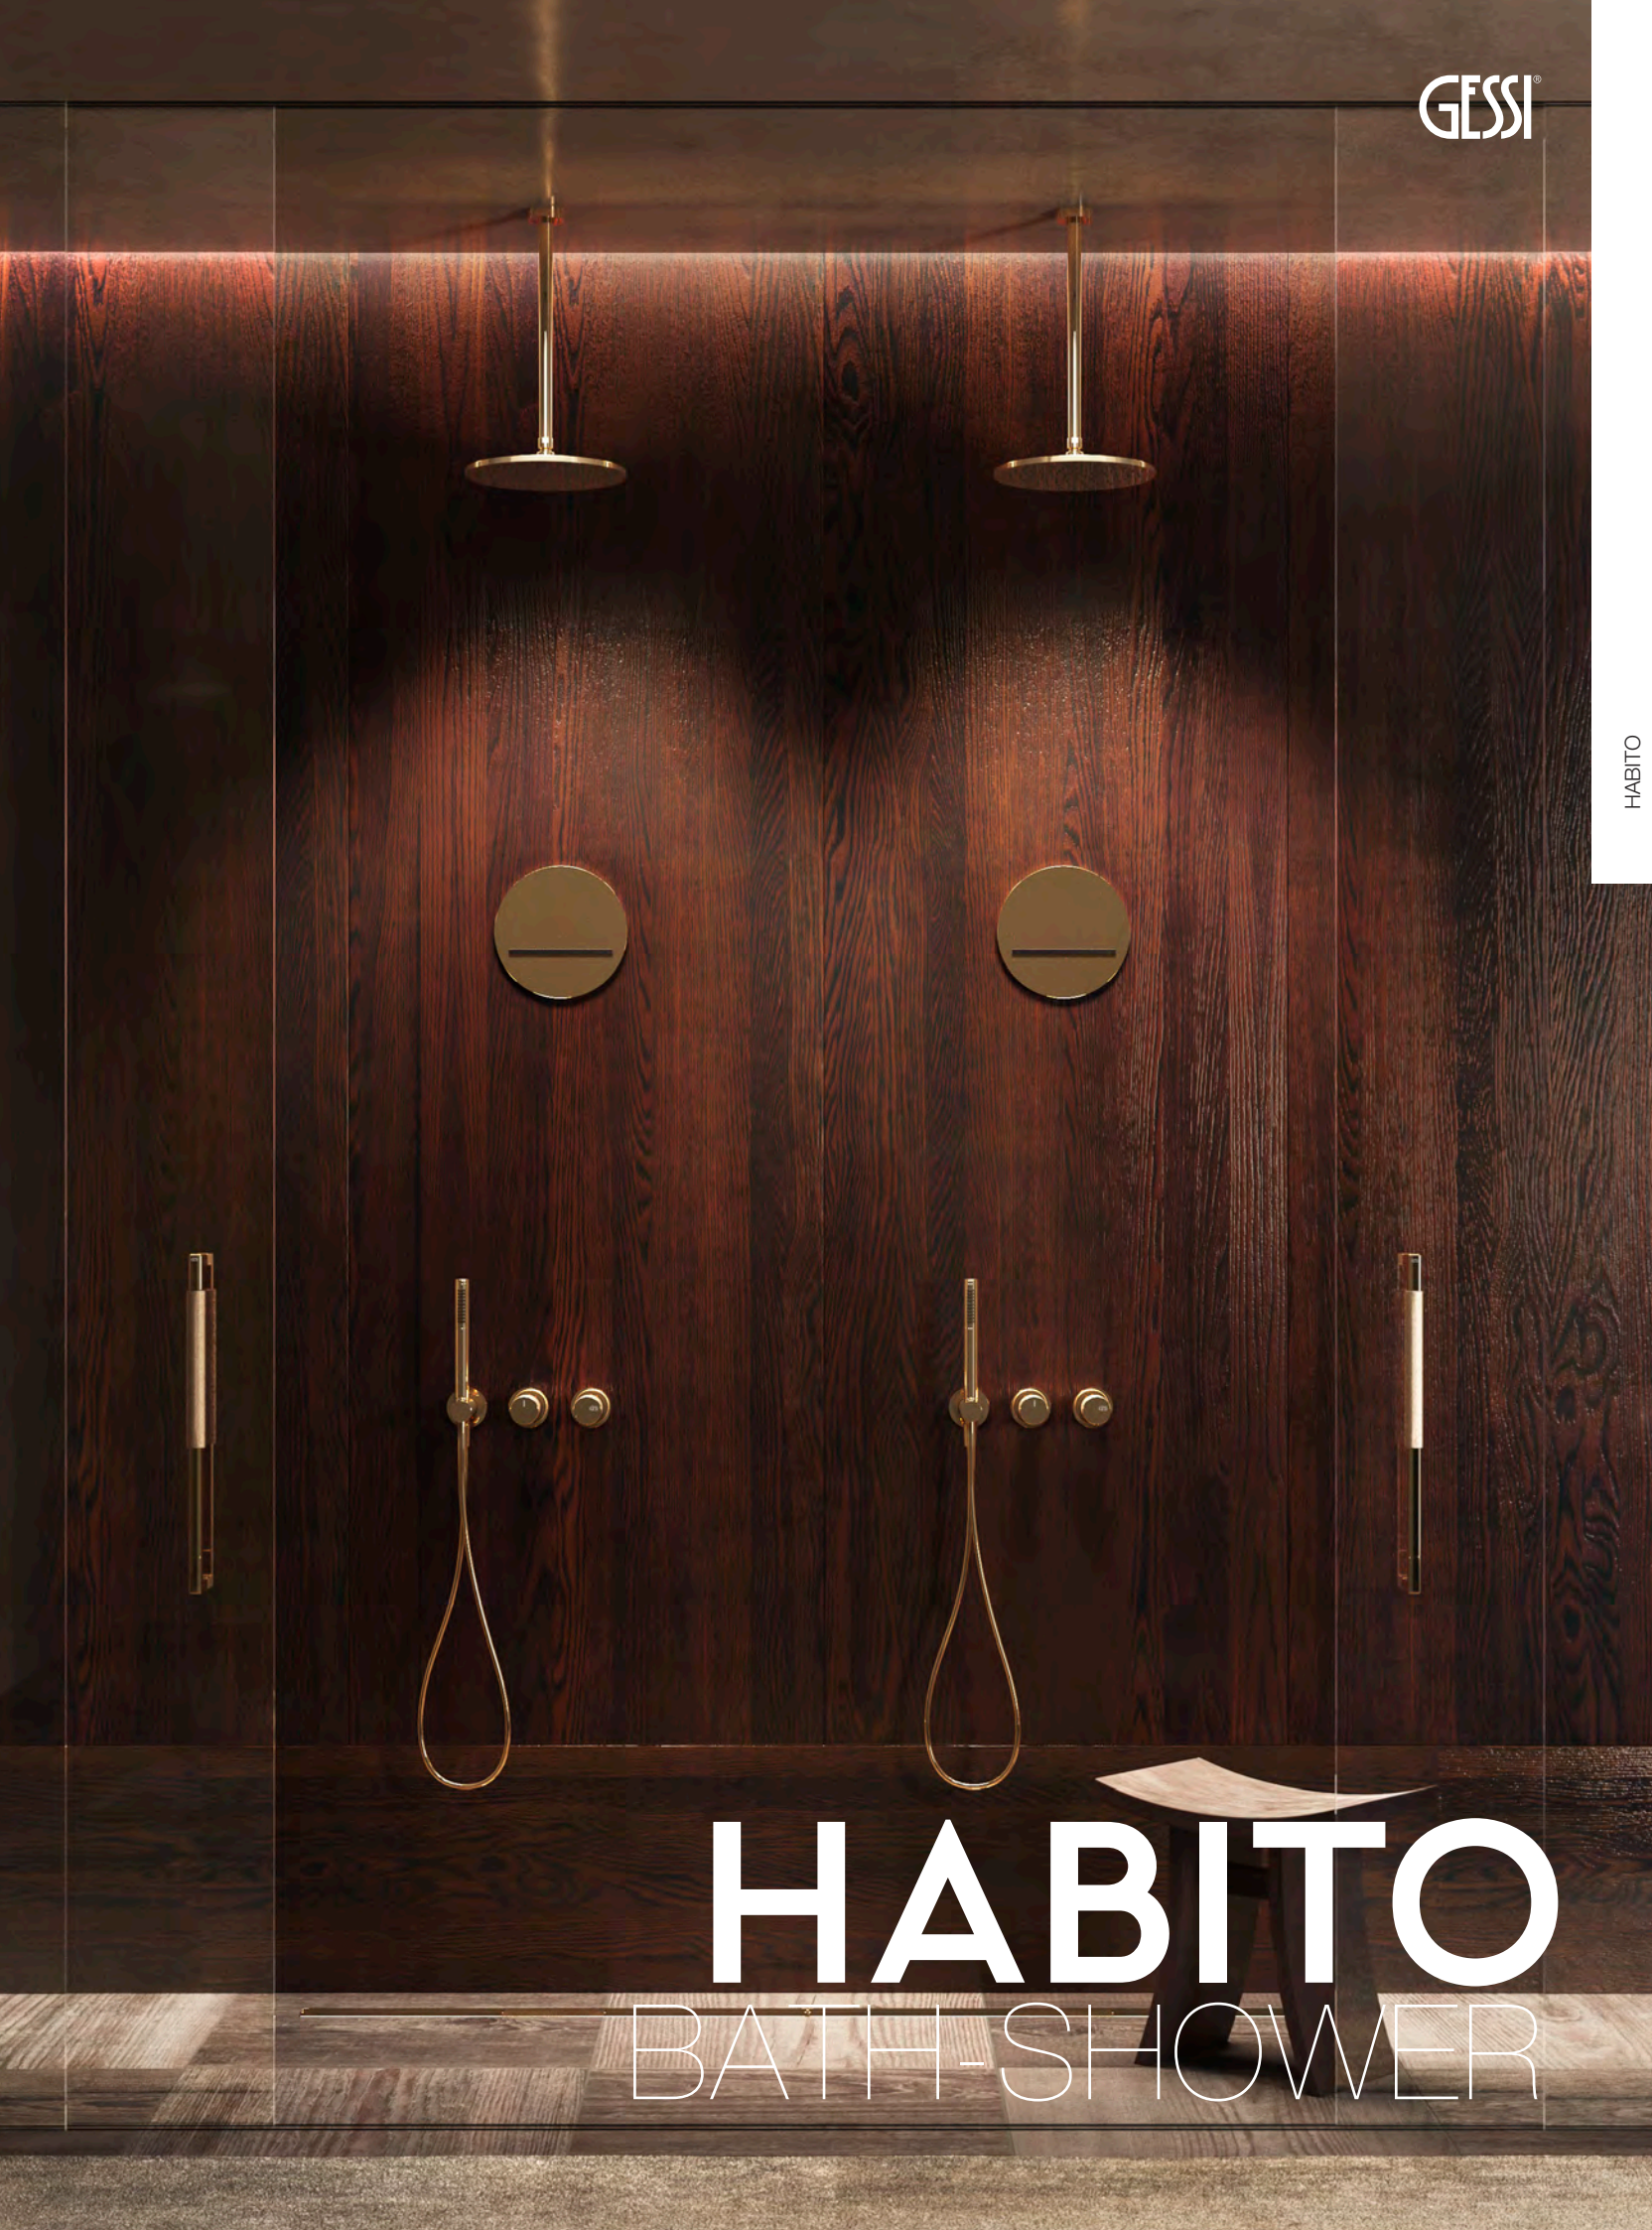

HABITO

BATH-SHOWER