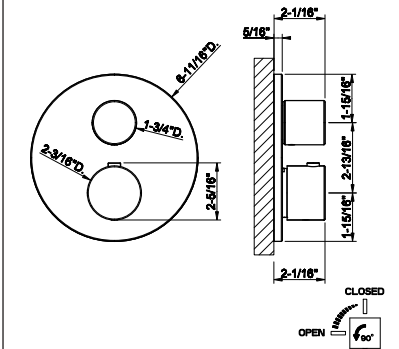

63139

TRIM PARTS ONLY External parts for thermostatic with single volume control RIGATO.

- Single backplate
- 1/2" connections
- Vertical application
- Anti-scalding
- Requires in-wall rough valve 09279

031 Chrome	1.290	707 Black Metal Br. PVD	2.039
149 Finox Brushed Nickel	1.742	735 Warm Bronze PVD	1.910
187 Aged Bronze	2.039	726 Warm Bronze Br. PVD	2.039
713 Antique Brass	2.039	710 Brass PVD	1.910
030 Copper PVD	1.910	727 Brass Brushed PVD	2.039
706 Black Metal PVD	1.910	720 Nickel PVD	1.910
708 Copper Brushed PVD	2.039	299 Matte Black	1.742