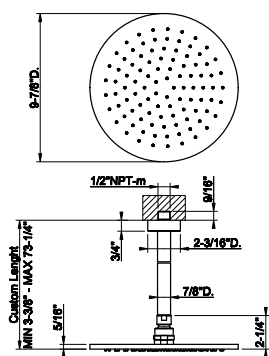

33095

Wall-fixing headshower.

- 1/2" connections
- Projection from the wall to center 15-1/2"
- Total projection 21-5/8"
- Max flow rate 1.75 GPM

238 Mirror Steel	4.160	720 Nickel PVD	6.157
239 Steel Brushed	4.160	299 Matte Black	5.616
030 Copper PVD	6.157		
706 Black Metal PVD	6.157		
708 Copper Brushed PVD	6.573		
707 Black Metal Br. PVD	6.573		

66148

Wall-mounted adjustable shower head with arm.

- 1/2" connections.
- Projection from wall to center 15-1/2"
- Total projection 20-3/8"
- Max flow rate 1.75 GPM

031 Chrome	1.015	726 Warm Bronze Br. PVD	1.604
149 Finox Brushed Nickel	1.372	727 Brass Brushed PVD	1.604
706 Black Metal PVD	1.504	720 Nickel PVD	1.504
708 Copper Brushed PVD	1.604	299 Matte Black	1.372
707 Black Metal Br. PVD	1.604	845 Dark Bronze	1.604
735 Warm Bronze PVD	1.504		

63352

Ceiling-mounted adjustable shower head with arm.

- 1/2" connections.
- Projection from ceiling 10-1/4"
- Max flow rate 1.75 GPM

031 Chrome	840	707 Black Metal Br. PVD	1.328
149 Finox Brushed Nickel	1.135	735 Warm Bronze PVD	1.244
187 Aged Bronze	1.328	726 Warm Bronze Br. PVD	1.328
713 Antique Brass	1.328	710 Brass PVD	1.244
030 Copper PVD	1.244	727 Brass Brushed PVD	1.328
706 Black Metal PVD	1.244	720 Nickel PVD	1.244
708 Copper Brushed PVD	1.328	299 Matte Black	1.135

63350

Ceiling-mounted, shower head with arm, custom length

- 1/2" connections
- Projection from ceiling MIN 3-3/8" MAX 73-1/4"
- Max flow rate 1.75 GPM