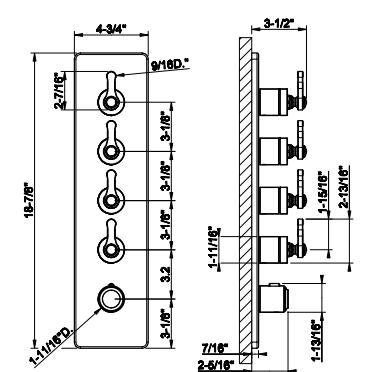

65208

TRIM PARTS ONLY External parts for thermostatic with 4 volume controls

- Single backplate
- High capacity
- 3/4" connections
- Vertical/Horizontal application
- Anti-scalding
- Requires in-wall rough valve 39699

031 Chrome	3.171	707 Black Metal Br. PVD	5.011
149 Finox Brushed Nickel	4.281	735 Warm Bronze PVD	4.694
187 Aged Bronze	5.011	726 Warm Bronze Br. PVD	5.011
713 Antique Brass	5.011	710 Brass PVD	4.694
030 Copper PVD	4.694	727 Brass Brushed PVD	5.011
706 Black Metal PVD	4.694	720 Nickel PVD	4.694
708 Copper Brushed PVD	5.011	299 Matte Black	4.281