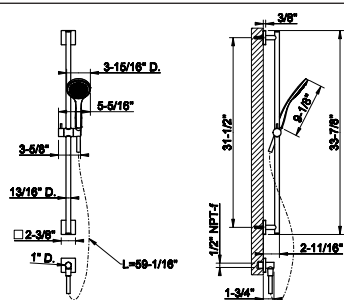

59152

Ceiling-mounted adjustable shower head with arm.

- 1/2" connections.
- Projection from ceiling 10-5/16"
- Max flow rate 1.75 GPM

031 Chrome	910	726 Warm Bronze Br. PVD	1.438
149 Finox Brushed Nickel	1.228	710 Brass PVD	1.347
030 Copper PVD	1.347	727 Brass Brushed PVD	1.438
706 Black Metal PVD	1.347	720 Nickel PVD	1.347
708 Copper Brushed PVD	1.438	279 Matte White	1.228
707 Black Metal Br. PVD	1.438	299 Matte Black	1.228
735 Warm Bronze PVD	1.347		

59242

Handshower and adjustable sliding rail set

- Adjustable bar
- Adjustable hook
- 59" Flex hose
- Wall elbow
- Max flow rate 1.75 GPM

031 Chrome	792	726 Warm Bronze Br. PVD	1.251
149 Finox Brushed Nickel	1.070	710 Brass PVD	1.172
030 Copper PVD	1.172	727 Brass Brushed PVD	1.251
706 Black Metal PVD	1.172	720 Nickel PVD	1.172
708 Copper Brushed PVD	1.251	279 Matte White	1.070
707 Black Metal Br. PVD	1.251	299 Matte Black	1.070
735 Warm Bronze PVD	1.172