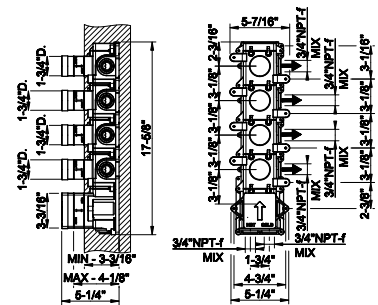

39699+39756