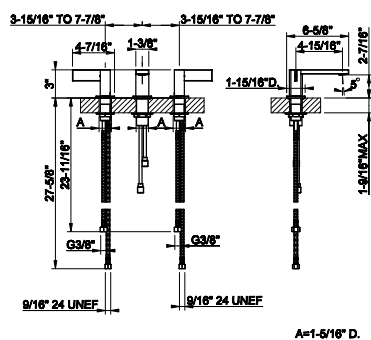

73513

Widespread washbasin mixer without pop-up assembly. RIGATO

- Spout projection 4-15/16"
- Height 3"
- Drain not included - See DRAINS section
- Max flow rate 1.2 GPM

031 Chrome	1.697	735 Warm Bronze PVD	2.512
149 Finox Brushed Nickel	2.293	726 Warm Bronze Br. PVD	2.682
187 Aged Bronze	2.682	710 Brass PVD	2.512
713 Antique Brass	2.682	727 Brass Brushed PVD	2.682
030 Copper PVD	2.512	720 Nickel PVD	2.512
706 Black Metal PVD	2.512	299 Matte Black	2.293
708 Copper Brushed PVD	2.682	845 Dark Bronze	2.682
707 Black Metal Br. PVD	2.682