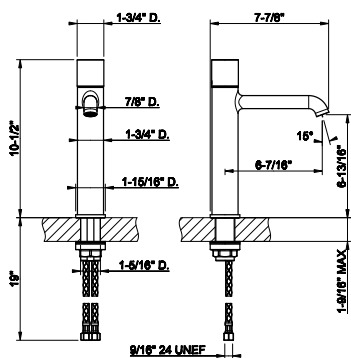

70506

Medium single lever washbasin mixer without pop-up assembly. RIGATO

- Spout projection 6-7/16"
- Height 10-1/2"
- Drain not included – see DRAINS section
- Max flow rate 1.2 GPM
- Flexible hoses with 9/16" – 24 UNEF connections.

031 Chrome	987	726 Warm Bronze Br. PVD	1.561
149 Finox Brushed Nickel	1.332	710 Brass PVD	1.461
706 Black Metal PVD	1.461	727 Brass Brushed PVD	1.561
708 Copper Brushed PVD	1.561	299 Matte Black	1.332
707 Black Metal Br. PVD	1.561	845 Dark Bronze	1.561
735 Warm Bronze PVD	1.461		1.461