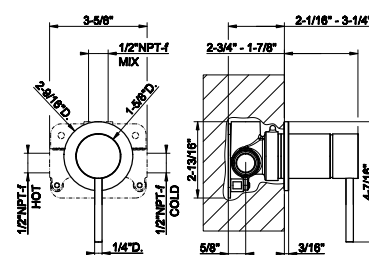

54319

TRIM PARTS ONLY Wall-mounted washbasin mixer control

- For spouts 54399 or 54396
- 1/2" connections
- Drain not included - See DRAINS section
- Requires in-wall rough valve 53112
- ADA compliant
- Handle kit

239 Steel Brushed	510
708 Copper Brushed PVD	756
707 Black Metal Br. PVD	756
726 Warm Bronze Br. PVD	756
727 Brass Brushed PVD	756