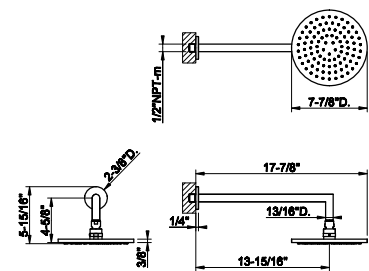

47284

Wall-mounted adjustable shower head with arm
• 1/2" connections
• Projection from wall to center 13-15/16"
• Total projection 17-7/8"
• Diameter 7-7/8"
• Max flow rate 1.75 GPM

031 Chrome	763
149 Finox Brushed Nickel	1.030
299 Matte Black	1.030

47288

Ceiling-mounted adjustable shower head with arm
• 1/2" connections
• Projection from ceiling 10-5/16"
• Diameter 7-7/8"
• Max flow rate 1.75 GPM

031 Chrome	688
149 Finox Brushed Nickel	929
299 Matte Black	929