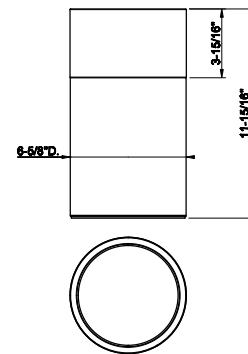

68621

Vase DIAMANTATO 6-5/8" diameter, 11-15/16"H

707	Black Metal Br. PVD	6.510
726	Warm Bronze Br. PVD	6.510