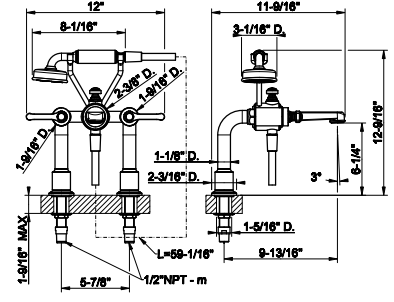

031 Chrome	4.199	707 Black Metal Br. PVD	6.632
149 Finox Brushed Nickel	5.667	735 Warm Bronze PVD	6.211
187 Aged Bronze	6.632	726 Warm Bronze Br. PVD	6.632
713 Antique Brass	6.632	710 Brass PVD	6.211
030 Copper PVD	6.211	727 Brass Brushed PVD	6.632
706 Black Metal PVD	6.211	720 Nickel PVD	6.211
708 Copper Brushed PVD	6.632	299 Matte Black	5.667