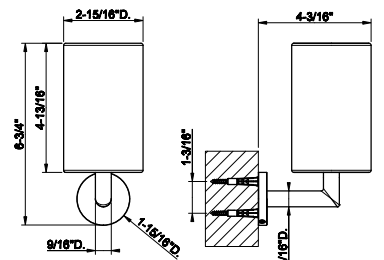

63608

Wall-mounted black tumbler holder

031 Chrome	363	726 Warm Bronze Br. PVD	576
149 Finox Brushed Nickel	491	710 Brass PVD	539
187 Aged Bronze	576	727 Brass Brushed PVD	576
713 Antique Brass	576	246 Gold PVD	610
030 Copper PVD	539	720 Nickel PVD	539
706 Black Metal PVD	539	279 Matte White	491
708 Copper Brushed PVD	576	299 Matte Black	491
707 Black Metal Br. PVD	576	845 Dark Bronze	576
735 Warm Bronze PVD	539