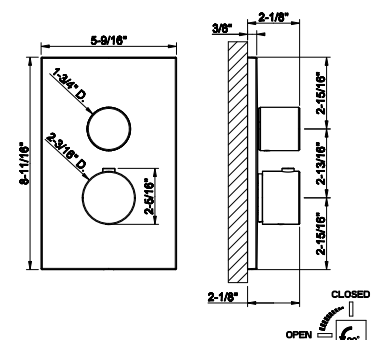

73533

TRIM PARTS ONLY External parts for thermostatic with single volume control. RIGATO

- Single backplate
- Vertical application
- Requires in-wall rough valve 09279

031 Chrome	1.552	735 Warm Bronze PVD	2.297
149 Finox Brushed Nickel	2.095	726 Warm Bronze Br. PVD	2.454
187 Aged Bronze	2.454	710 Brass PVD	2.297
713 Antique Brass	2.454	727 Brass Brushed PVD	2.454
030 Copper PVD	2.297	720 Nickel PVD	2.297
706 Black Metal PVD	2.297	299 Matte Black	2.095
708 Copper Brushed PVD	2.454	845 Dark Bronze	2.454
707 Black Metal Br. PVD	2.454