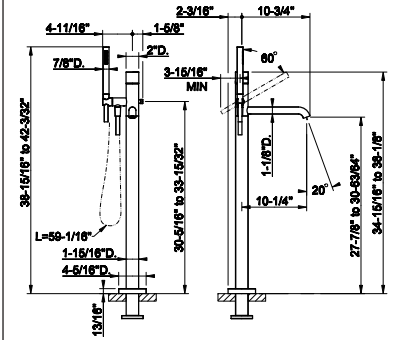

031	Chrome	3.666	726	Warm Bronze Br. PVD	5.793
149	Finox Brushed Nickel	4.950	710	Brass PVD	5.426
706	Black Metal PVD	5.426	727	Brass Brushed PVD	5.793
708	Copper Brushed PVD	5.793	299	Matte Black	4.950
707	Black Metal Br. PVD	5.793	845	Dark Bronze	5.793
735	Warm Bronze PVD	5.426