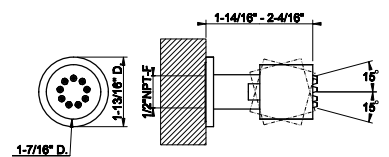

13375

Pivoting body spray

- 1/2" connections
- Max flow rate 0.9 GPM at 60 PSI

031 Chrome	352	726 Warm Bronze Br. PVD	555
149 Finox Brushed Nickel	475	710 Brass PVD	520
187 Aged Bronze	555	727 Brass Brushed PVD	555
713 Antique Brass	555	246 Gold PVD	591
030 Copper PVD	520	147 Chrome Brushed	475
706 Black Metal PVD	520	720 Nickel PVD	520
708 Copper Brushed PVD	555	279 Matte White	475
707 Black Metal Br. PVD	555	299 Matte Black	475
735 Warm Bronze PVD	520