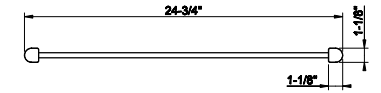

59407

24" shelf with towel holder

031 Chrome	747 726	Warm Bronze Br. PVD	1.179
149 Finox Brushed Nickel	1.008 710	Brass PVD	1.106
030 Copper PVD	1.106 727	Brass Brushed PVD	1.179
706 Black Metal PVD	1.106 720	Nickel PVD	1.106
708 Copper Brushed PVD	1.179 279	Matte White	1.008
707 Black Metal Br. PVD	1.179 299	Matte Black	1.008
735 Warm Bronze PVD	1.106		