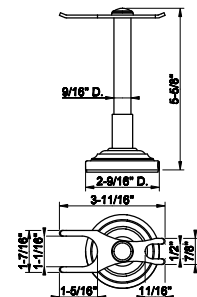

031 Chrome	407	707 Black Metal Br. PVD	643
149 Finox Brushed Nickel	550	735 Warm Bronze PVD	602
187 Aged Bronze	643	726 Warm Bronze Br. PVD	643
713 Antique Brass	643	710 Brass PVD	602
030 Copper PVD	602	727 Brass Brushed PVD	643
706 Black Metal PVD	602	720 Nickel PVD	602
708 Copper Brushed PVD	643	299 Matte Black	550