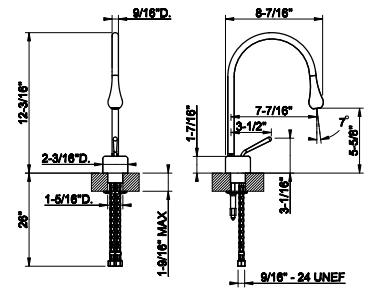

35201

Single lever washbasin mixer without pop-up assembly

- Spout projection 7-7/16"
- Height 12-3/16"
- Drain not included - See DRAINS section
- Max flow rate 1.2 GPM
- ADA compliant

031	Chrome	1.056	299	Matte Black	1.425
123	Copper GHRC	1.268			
124	Black Metal GHRC	1.268			
125	Copper Brushed GHRC	1.373			
126	Black Metal Br. GHRC	1.373			
279	Matte White	1.425