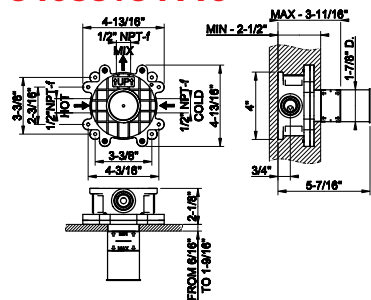

54055+54119

54055

Wall-mounted Basin/bath mixer rough valve. One exit

239	Steel Brushed	489