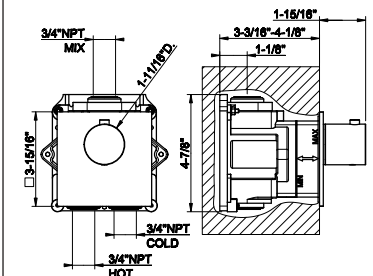

- High capacity
- 3/4" connections
- Vertical/Horizontal application
- Anti-scalding
- Requires in-wall rough valve 39681

239 Steel Brushed	783
708 Copper Brushed PVD	1.157
707 Black Metal Br. PVD	1.157
726 Warm Bronze Br. PVD	1.157
727 Brass Brushed PVD	1.157
299 Matte Black	1.057