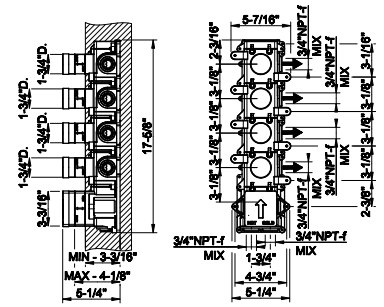

39699+39716