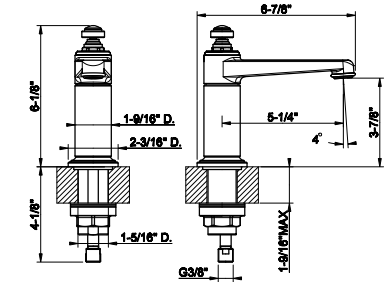

65023

Deck-mounted washbasin spout only without pop-up assembly
• Spout projection 5-1/4"
• Height 6-1/8"
• 1/2" connections
• Drain not included - See DRAINS section
• Requires handle kit
• Max flow rate 1.2 GP

031 Chrome	1.042	707 Black Metal Br. PVD	1.645
149 Finox Brushed Nickel	1.404	735 Warm Bronze PVD	1.540
187 Aged Bronze	1.645	726 Warm Bronze Br. PVD	1.645
713 Antique Brass	1.645	710 Brass PVD	1.540
030 Copper PVD	1.540	727 Brass Brushed PVD	1.645
706 Black Metal PVD	1.540	720 Nickel PVD	1.540
708 Copper Brushed PVD	1.645	299 Matte Black	1.404

65025

Deck-mounted washbasin spout only without pop-up assembly
• Spout projection 6-3/4"
• Height 11-1/16"
• 1/2" connections
• Drain not included - See DRAINS section
• Requires handle kit
• Max flow rate 1.2 GP