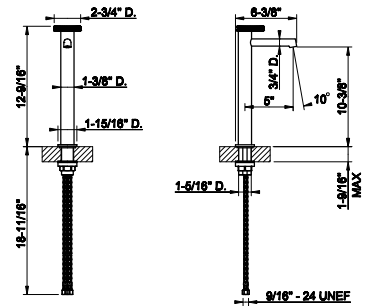

031 Chrome	962	707 Black Metal Br. PVD	1.518
149 Finox Brushed Nickel	1.299	735 Warm Bronze PVD	1.424
187 Aged Bronze	1.518	726 Warm Bronze Br. PVD	1.518
713 Antique Brass	1.518	710 Brass PVD	1.424
030 Copper PVD	1.424	727 Brass Brushed PVD	1.518
706 Black Metal PVD	1.424	720 Nickel PVD	1.424
708 Copper Brushed PVD	1.518	299 Matte Black	1.299