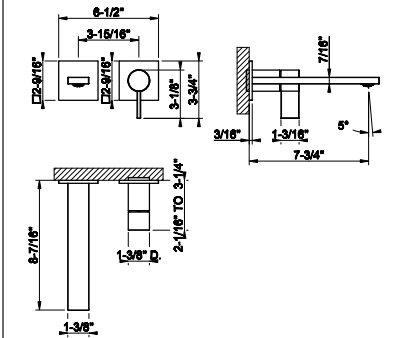

73588

TRIM PARTS ONLY Wall-mounted washbasin mixer trim. RIGATO

- Spout projection 7-3/4"
- Height 3-3/4"
- Drain not included - See DRAINS section
- Requires in-wall rough valve 63397
- Max flow rate 1.2 GPM

031 Chrome	1.065	735 Warm Bronze PVD	1.576
149 Finox Brushed Nickel	1.439	726 Warm Bronze Br. PVD	1.682
187 Aged Bronze	1.682	710 Brass PVD	1.576
713 Antique Brass	1.682	727 Brass Brushed PVD	1.682
030 Copper PVD	1.576	720 Nickel PVD	1.576
706 Black Metal PVD	1.576	299 Matte Black	1.439
708 Copper Brushed PVD	1.682	845 Dark Bronze	1.682
707 Black Metal Br. PVD	1.682