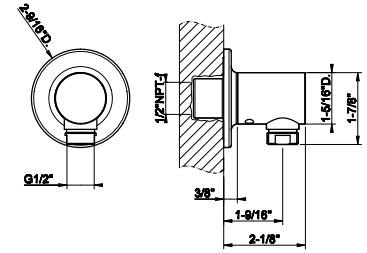

58169

Wall elbow with backplate
• 1/2" connection

031 Chrome	373	735 Warm Bronze PVD	552
149 Finox Brushed Nickel	504	726 Warm Bronze Br. PVD	589
187 Aged Bronze	589	710 Brass PVD	552
713 Antique Brass	589	727 Brass Brushed PVD	589
030 Copper PVD	552	246 Gold PVD	626
706 Black Metal PVD	552	720 Nickel PVD	552
708 Copper Brushed PVD	589	299 Matte Black	504
707 Black Metal Br. PVD	589	845 Dark Bronze	589