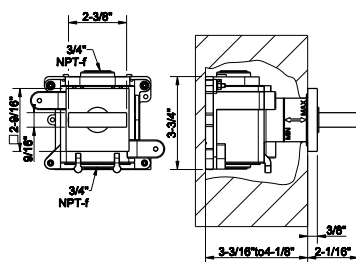

43264

TRIM PARTS ONLY External parts for individual thermostatic volume control

- High capacity
- 3/4" connections
- Vertical/Horizontal application
- Anti-scalding
- Requires in-wall rough valve 39683
- ADA compliant

031 Chrome	449	735 Warm Bronze PVD	690
149 Finox Brushed Nickel	630	726 Warm Bronze Br. PVD	737
187 Aged Bronze	737	710 Brass PVD	690
713 Antique Brass	737	727 Brass Brushed PVD	737
030 Copper PVD	690	720 Nickel PVD	690
706 Black Metal PVD	690	299 Matte Black	630
708 Copper Brushed PVD	737	845 Dark Bronze	737
707 Black Metal Br. PVD	737