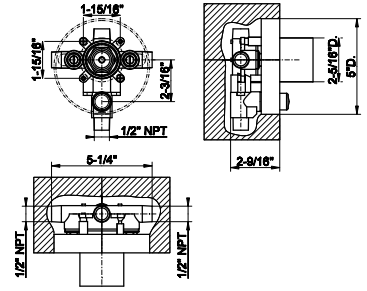

09274+58174