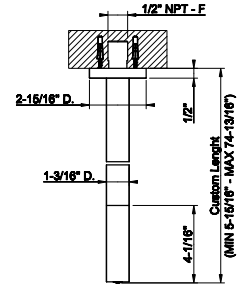

63499

1. Ceiling-mounted washbasin spout only
2. Custom length: Minimum 5-15/16" - Maximum 74-13/16"
   - Drain not included - See DRAINS section
   - Requires mixer control
   - Max flow rate 1.2 gpm