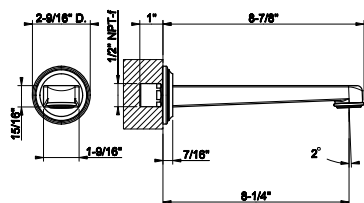

65103

Wall-mounted bath spout only 1/2" connections

- Spout projection 8-1/4"
- Drain not included-See DRAINS section
- Requires mixer control
- Flow rate 11 GPM at 35 PSI

031 Chrome	811	707 Black Metal Br. PVD	1.282
149 Finox Brushed Nickel	1.096	735 Warm Bronze PVD	1.202
187 Aged Bronze	1.282	726 Warm Bronze Br. PVD	1.282
713 Antique Brass	1.282	710 Brass PVD	1.202
030 Copper PVD	1.202	727 Brass Brushed PVD	1.282
706 Black Metal PVD	1.202	720 Nickel PVD	1.202
708 Copper Brushed PVD	1.282	299 Matte Black	1.096

VENTI20