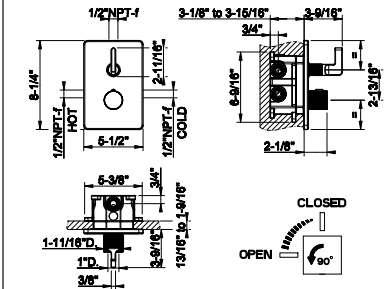

58132

TRIM PARTS ONLY External parts for thermostatic with single volume control

- Single backplate
- 1/2" connections
- Vertical application
- Anti-scalding
- Requires in-wall rough valve 09279

031 Chrome	1.612	735 Warm Bronze PVD	2.385
149 Finox Brushed Nickel	2.175	726 Warm Bronze Br. PVD	2.546
187 Aged Bronze	2.546	710 Brass PVD	2.385
713 Antique Brass	2.546	727 Brass Brushed PVD	2.546
030 Copper PVD	2.385	246 Gold PVD	2.707
706 Black Metal PVD	2.385	720 Nickel PVD	2.385
708 Copper Brushed PVD	2.546	299 Matte Black	2.175
707 Black Metal Br. PVD	2.546	845 Dark Bronze	2.546