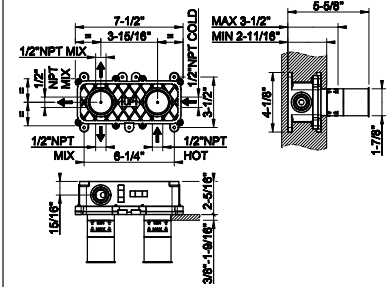

54169+63332