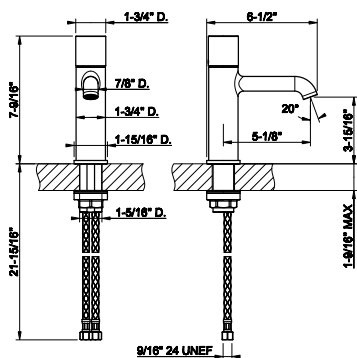

70402

Single lever washbasin mixer without pop-up assembly. CESELLO

- Spout projection 5-1/8"
- Height 7-1/2"
- Drain not included – see DRAINS section
- Max flow rate 1.2 GPM
- Flexible hoses with 9/16" – 24 UNEF connections.

031	Chrome	835 726	Warm Bronze Br. PVD	1.319
149	Finox Brushed Nickel	1.128 710	Brass PVD	1.237
706	Black Metal PVD	1.237 727	Brass Brushed PVD	1.319
708	Copper Brushed PVD	1.319 299	Matte Black	1.128
707	Black Metal Br. PVD	1.319 845	Dark Bronze	1.319
735	Warm Bronze PVD	1.237