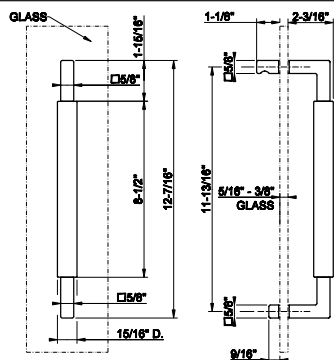

67623

12" Handle. Vertical/horizontal installation. DIAMANTATO

- For 5/16" to 3/8" (8-10mm) glass
- 12-7/16" L x 2-3/16"D
- 11-13/16" center-to-center
- With interior finger pull, 1-1/8"L

031 Chrome	609 726 Warm Bronze Br. PVD	962
149 Finox Brushed Nickel	822 710 Brass PVD	901
187 Aged Bronze	962 727 Brass Brushed PVD	962
713 Antique Brass	962 246 Gold PVD	1.023
030 Copper PVD	901 147 Chrome Brushed	822
706 Black Metal PVD	901 720 Nickel PVD	901
708 Copper Brushed PVD	962 716 Gold Brushed PVD	1.023
707 Black Metal Br. PVD	962 299 Matte Black	822
735 Warm Bronze PVD	901 845 Dark Bronze	962