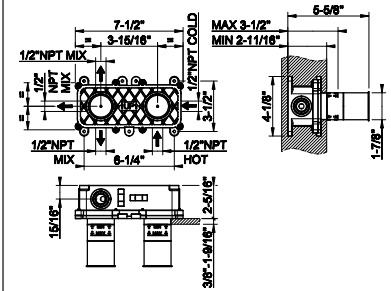

54169+63336