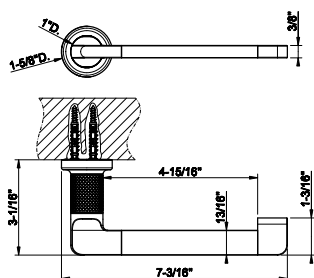

58544
Standing brush holder, black

031 Chrome	737 735	Warm Bronze PVD	1.092
149 Finox Brushed Nickel	995 726	Warm Bronze Br. PVD	1.165
187 Aged Bronze	1.165 710	Brass PVD	1.092
713 Antique Brass	1.165 727	Brass Brushed PVD	1.165
030 Copper PVD	1.092 246	Gold PVD	1.238
706 Black Metal PVD	1.092 720	Nickel PVD	992
708 Copper Brushed PVD	1.165 299	Matte Black	995
707 Black Metal Br. PVD	1.165 845	Dark Bronze	1.165

58455
Paper-roll holder for horizontal/vertical installation.

031 Chrome	477 735	Warm Bronze PVD	706
149 Finox Brushed Nickel	644 726	Warm Bronze Br. PVD	753
187 Aged Bronze	753 710	Brass PVD	706
713 Antique Brass	753 727	Brass Brushed PVD	753
030 Copper PVD	706 246	Gold PVD	802
706 Black Metal PVD	706 720	Nickel PVD	706
708 Copper Brushed PVD	753 299	Matte Black	644
707 Black Metal Br. PVD	753 845	Dark Bronze	753