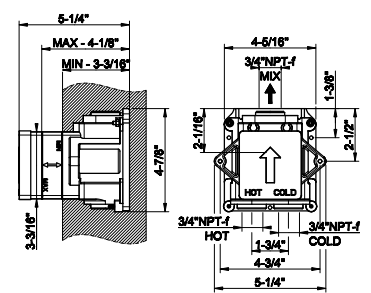

39681+65316