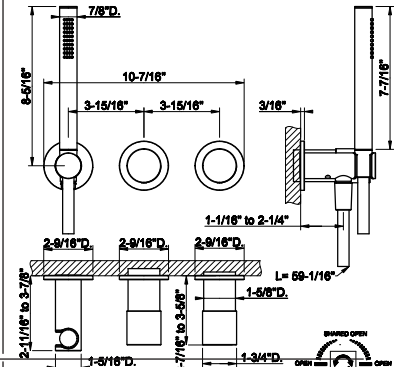

54139+70038