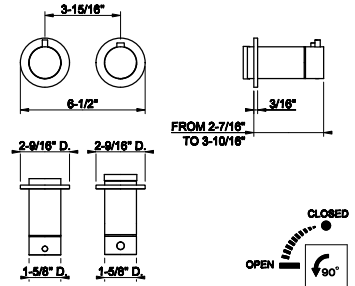

54169

In-wall thermostatic rough valve for 1/2/3-way diverter function

- 1/2" connections
- Anti-scalding
- Service stops not included
- Non-Shared Function

239 Steel Brushed	733

63331

TRIM PARTS ONLY External parts for thermostatic with single volume control

- Single backplate
- 1/2" connections
- Anti-scalding
- Requires in-wall rough valve 54169

031 Chrome	1.276	707 Black Metal Br. PVD	2.015
149 Finox Brushed Nickel	1.723	735 Warm Bronze PVD	1.890
187 Aged Bronze	2.015	726 Warm Bronze Br. PVD	2.015
713 Antique Brass	2.015	710 Brass PVD	1.890
030 Copper PVD	1.890	727 Brass Brushed PVD	2.015
706 Black Metal PVD	1.890	720 Nickel PVD	1.890
708 Copper Brushed PVD	2.015	299 Matte Black	1.723

54169+63331