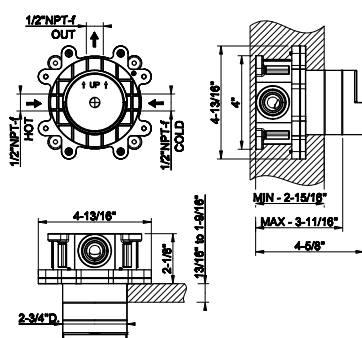

48112+59109