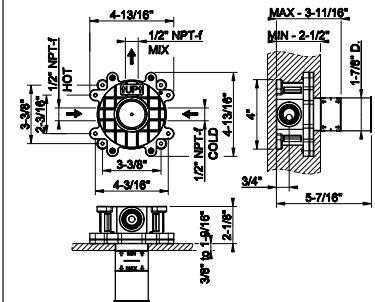

63412+73609