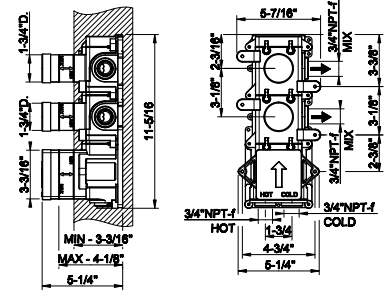

39693+65202

65202

TRIM PARTS ONLY External parts for thermostatic with 2 volume controls

- Separate backplate
- High capacity
- 3/4" connections
- Vertical/Horizontal application
- Anti-scalding
- Requires in-wall rough valve 39693