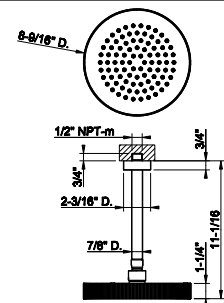

63552

Ceiling-mounted shower head with arm RIGATO.
• 1/2" connections.
• Projection from ceiling 11-1/16"
• Max flow rate 1.75 GPM

031 Chrome	2.054	707 Black Metal Br. PVD	3.245
149 Finox Brushed Nickel	2.772	735 Warm Bronze PVD	3.039
187 Aged Bronze	3.245	726 Warm Bronze Br. PVD	3.245
713 Antique Brass	3.245	710 Brass PVD	3.039
030 Copper PVD	3.039	727 Brass Brushed PVD	3.245
706 Black Metal PVD	3.039	720 Nickel PVD	3.039
708 Copper Brushed PVD	3.245	299 Matte Black	2.772