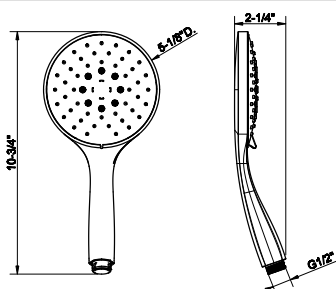

14370

Antilimestone handshower

- Single spray
- Max flow rate 1.75 GPM

031 Chrome	164	726 Warm Bronze Br. PVD	404
149 Finox Brushed Nickel	327	710 Brass PVD	378
187 Aged Bronze	404	727 Brass Brushed PVD	404
713 Antique Brass	404	246 Gold PVD	428
030 Copper PVD	378	147 Chrome Brushed	327
706 Black Metal PVD	378	720 Nickel PVD	378
708 Copper Brushed PVD	404	279 Matte White	327
707 Black Metal Br. PVD	404	299 Matte Black	327
735 Warm Bronze PVD	378	845 Dark Bronze	404

14376

Handshower with white insert

- 3-pattern spray
- Max flow rate 1.75 GPM

031 Chrome	339	726 Warm Bronze Br. PVD	570
149 Finox Brushed Nickel	458	710 Brass PVD	535
187 Aged Bronze	570	727 Brass Brushed PVD	570
713 Antique Brass	570	246 Gold PVD	592
030 Copper PVD	535	147 Chrome Brushed	458
706 Black Metal PVD	535	720 Nickel PVD	536
708 Copper Brushed PVD	570	279 Matte White	458
707 Black Metal Br. PVD	570	299 Matte Black	458
735 Warm Bronze PVD	535	845 Dark Bronze	570