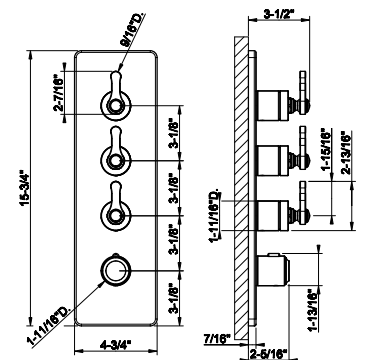

031	Chrome	2.644	707	Black Metal Br. PVD	4.178
149	Finox Brushed Nickel	3.570	735	Warm Bronze PVD	3.914
187	Aged Bronze	4.178	726	Warm Bronze Br. PVD	4.178
713	Antique Brass	4.178	710	Brass PVD	3.914
030	Copper PVD	3.914	727	Brass Brushed PVD	4.178
706	Black Metal PVD	3.914	720	Nickel PVD	3.914
708	Copper Brushed PVD	4.178	299	Matte Black	3.570