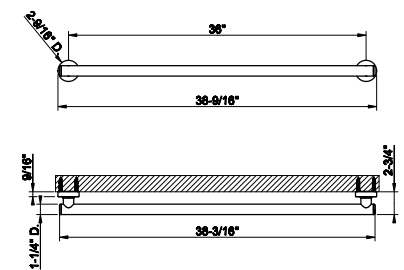

58432

Safety grip-handle for bathtub and shower enclosure
• 36" length

031	Chrome	1.882	735	Warm Bronze PVD	2.785
149	Finox Brushed Nickel	2.540	726	Warm Bronze Br. PVD	2.973
187	Aged Bronze	2.973	710	Brass PVD	2.785
713	Antique Brass	2.973	727	Brass Brushed PVD	2.973
030	Copper PVD	2.785	246	Gold PVD	3.162
706	Black Metal PVD	2.785	720	Nickel PVD	2.785
708	Copper Brushed PVD	2.973	299	Matte Black	2.540
707	Black Metal Br. PVD	2.973