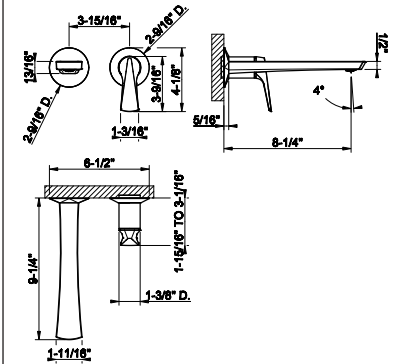

72088

TRIM PARTS ONLY Wall-mounted washbasin mixer trim
• Spout projection 8-1/4"
• Height 4-1/8"
• Drain not included - See DRAINS section
• Requires in-wall rough valve 63397
• Max flow rate 1.2 GPM

031	Chrome	1.065	726	Warm Bronze Br. PVD	1.685
149	Finox Brushed Nickel	1.439	710	Brass PVD	1.578
187	Aged Bronze	1.685	727	Brass Brushed PVD	1.685
713	Antique Brass	1.685	246	Gold PVD	1.790
030	Copper PVD	1.578	720	Nickel PVD	1.578
706	Black Metal PVD	1.578	716	Gold Brushed PVD	1.790
708	Copper Brushed PVD	1.685	299	Matte Black	1.439
707	Black Metal Br. PVD	1.685	845	Dark Bronze	1.685
735	Warm Bronze PVD	1.578