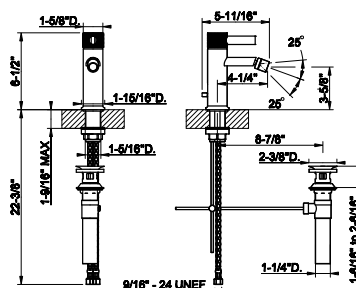

58007

Single lever bidet mixer with pop-up assembly

- Spout projection 4-1/4"
- Height 6-1/2"
- 1-1/4" D. pop-up drain and flexible hoses with 9/16" – 24 UNEF connections.
- ADA compliant

031 Chrome	1.197	735 Warm Bronze PVD	1.771
149 Finox Brushed Nickel	1.616	726 Warm Bronze Br. PVD	1.892
187 Aged Bronze	1.892	710 Brass PVD	1.771
713 Antique Brass	1.892	727 Brass Brushed PVD	1.892
030 Copper PVD	1.771	246 Gold PVD	2.011
706 Black Metal PVD	1.771	720 Nickel PVD	1.771
708 Copper Brushed PVD	1.892	299 Matte Black	1.616
707 Black Metal Br. PVD	1.892	845 Dark Bronze	1.892