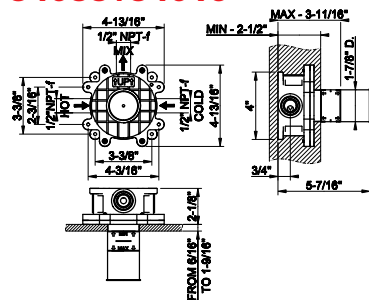

54055+54019

54055

Wall-mounted Basin/bath mixer rough valve. One exit

239	Steel Brushed	489