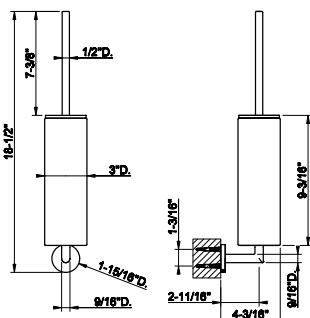

63619
Wall-mounted white toilet brush holder

031 Chrome	569	726 Warm Bronze Br. PVD	899
149 Finox Brushed Nickel	769	710 Brass PVD	842
187 Aged Bronze	899	727 Brass Brushed PVD	899
713 Antique Brass	899	246 Gold PVD	957
030 Copper PVD	842	720 Nickel PVD	842
706 Black Metal PVD	842	279 Matte White	769
708 Copper Brushed PVD	899	299 Matte Black	769
707 Black Metal Br. PVD	899	845 Dark Bronze	899
735 Warm Bronze PVD	842