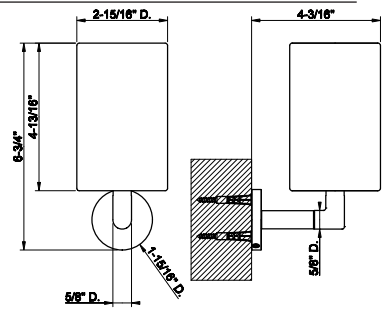

63808

Wall-mounted holder, black

031 Chrome	526	707 Black Metal Br. PVD	831
149 Finox Brushed Nickel	712	735 Warm Bronze PVD	779
187 Aged Bronze	831	726 Warm Bronze Br. PVD	831
713 Antique Brass	831	710 Brass PVD	779
030 Copper PVD	779	727 Brass Brushed PVD	831
706 Black Metal PVD	779	720 Nickel PVD	779
708 Copper Brushed PVD	831	299 Matte Black	712