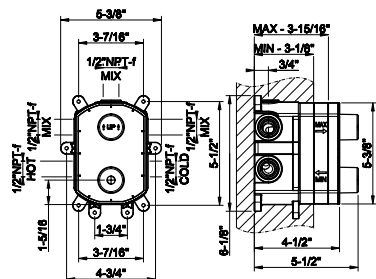

09279+63143

09279

In-wall thermostatic rough valve for 1/2/3-way diverter function

- 1/2" connections
- Vertical application
- Anti-scalding
- Non-Shared function

031 Chrome	762