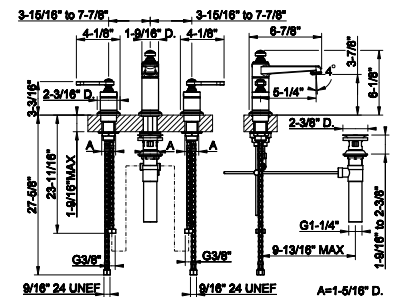

031 Chrome	2.310	707 Black Metal Br. PVD	3.650
149 Finox Brushed Nickel	3.118	735 Warm Bronze PVD	3.419
187 Aged Bronze	3.650	726 Warm Bronze Br. PVD	3.650
713 Antique Brass	3.650	710 Brass PVD	3.419
030 Copper PVD	3.419	727 Brass Brushed PVD	3.650
706 Black Metal PVD	3.419	720 Nickel PVD	3.419
708 Copper Brushed PVD	3.650	299 Matte Black	3.118

65014

Widespread washbasin mixer without pop-up assembly

- Spout projection 5-1/4"
- Height 6-1/8"
- Drain not included - See DRAINS section
- Max flow rate 1.2 GPM
- ADA compliant