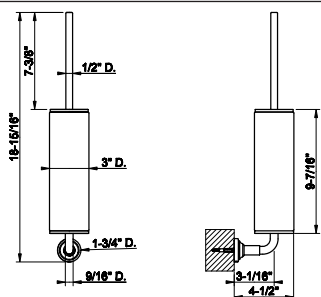

65419
Wall-mounted brush holder, white

031 Chrome	939	707 Black Metal Br. PVD	1.487
149 Finox Brushed Nickel	1.270	735 Warm Bronze PVD	1.391
187 Aged Bronze	1.487	726 Warm Bronze Br. PVD	1.487
713 Antique Brass	1.487	710 Brass PVD	1.391
030 Copper PVD	1.391	727 Brass Brushed PVD	1.487
706 Black Metal PVD	1.391	720 Nickel PVD	1.391
708 Copper Brushed PVD	1.487	299 Matte Black	1.270