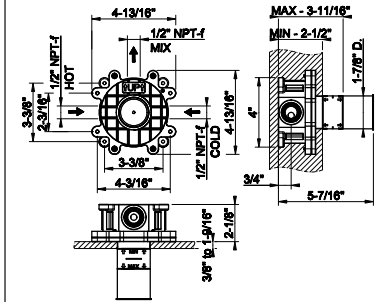

63412+73509