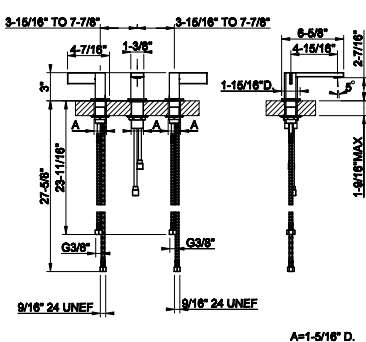

73613

Widespread washbasin mixer without pop-up assembly. DIAMANTATO

- Spout projection 4-15/16"
- Height 3"
- Drain not included - See DRAINS section
- Max flow rate 1.2 GPM

031	Chrome	1.697	735	Warm Bronze PVD	2.512
149	Finox Brushed Nickel	2.293	726	Warm Bronze Br. PVD	2.682
187	Aged Bronze	2.682	710	Brass PVD	2.512
713	Antique Brass	2.682	727	Brass Brushed PVD	2.682
030	Copper PVD	2.512	720	Nickel PVD	2.512
706	Black Metal PVD	2.512	299	Matte Black	2.293
708	Copper Brushed PVD	2.682	845	Dark Bronze	2.682
707	Black Metal Br. PVD	2.682