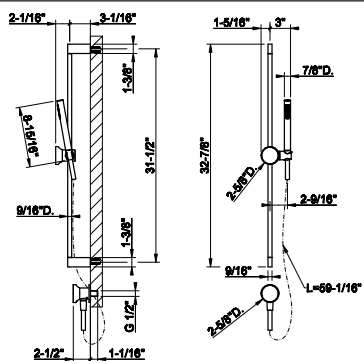

66142

Handshower and adjustable sliding rail set

- Adjustable bar
- Adjustable hook
- 59" Flex hose
- Wall elbow
- Max flow rate 1.75 GPM. Insert in desired finish included. Can be combined with the insert 66600 and 66602 of the desired finish.

031 Chrome	2.086	727 Brass Brushed PVD	3.297
149 Finox Brushed Nickel	2.816	720 Nickel PVD	3.088
706 Black Metal PVD	3.088	299 Matte Black	2.816
708 Copper Brushed PVD	3.297	845 Dark Bronze	3.297
707 Black Metal Br. PVD	3.297		
726 Warm Bronze Br. PVD	3.297