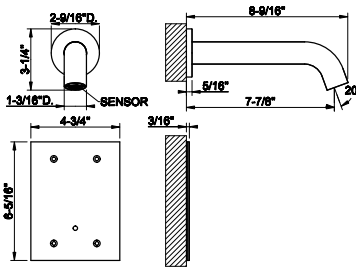

54315

TRIM PARTS ONLY Wall-mounted electronic mixer. TRAME.
• Spout projection 7-7/8"

- 1/2" connections
- Max flow rate 1.2 GPM - 0.2 GPC
- Drain not included - See DRAINS section
- Requires in-wall rough valve 44665
- 10 sec flow cycle
- Sensor imbedded in the spout
- ADA compliant