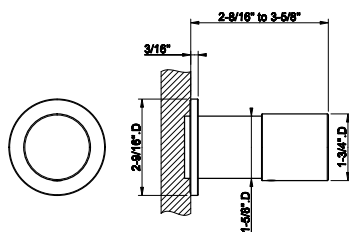

70499

TRIM PARTS ONLY Wall-mounted washbasin mixer control CESELLO

- 1/2" connections
- Drain not included - See DRAINS section
- Requires in-wall rough valve 54055