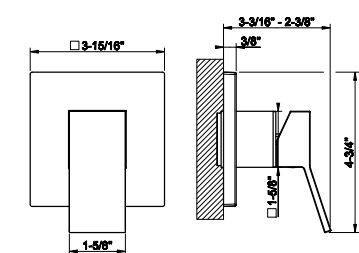

48112

Wall-mounted one-way mixer control rough valve for trim 48106

- 1/2" connections
- Drain not included - See DRAINS section

031	Chrome	417