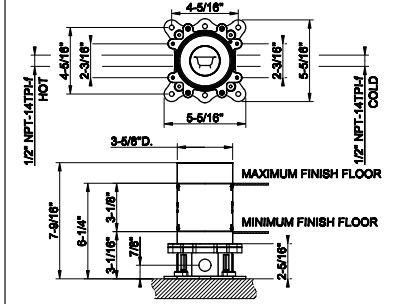

38379+24943