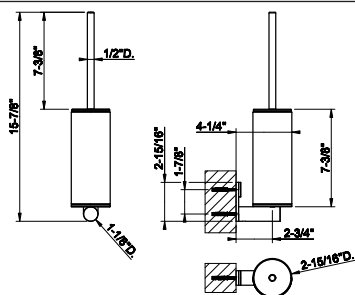

54719

Wall-mounted brush holder, white

239	Steel Brushed	936
708	Copper Brushed PVD	1.386
707	Black Metal Br. PVD	1.386
726	Warm Bronze Br. PVD	1.386
727	Brass Brushed PVD	1.386
299	Matte Black	1.265