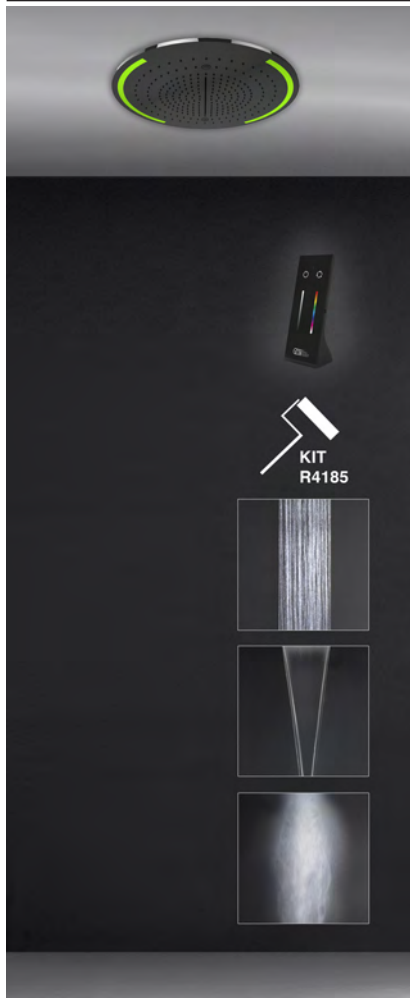

238 Mirror Steel 4.839

57878

Cover with lighting system for Ø14" multifunction system.

238 Mirror Steel	2.899	735 Warm Bronze PVD	4.291
239 Steel Brushed	2.899	726 Warm Bronze Br. PVD	4.580
187 Aged Bronze	4.580	710 Brass PVD	4.291
713 Antique Brass	4.580	727 Brass Brushed PVD	4.580
030 Copper PVD	4.291	246 Gold PVD	4.871
706 Black Metal PVD	4.291	720 Nickel PVD	4.291
708 Copper Brushed PVD	4.580	299 Matte Black	3.914
707 Black Metal Br. PVD	4.580		