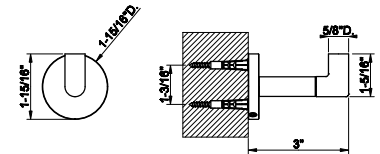

63821

Wall-mounted garment hook

031 Chrome	205	707 Black Metal Br. PVD	326
149 Finox Brushed Nickel	278	735 Warm Bronze PVD	305
187 Aged Bronze	326	726 Warm Bronze Br. PVD	326
713 Antique Brass	326	710 Brass PVD	305
030 Copper PVD	305	727 Brass Brushed PVD	326
706 Black Metal PVD	305	720 Nickel PVD	305
708 Copper Brushed PVD	326	299 Matte Black	278