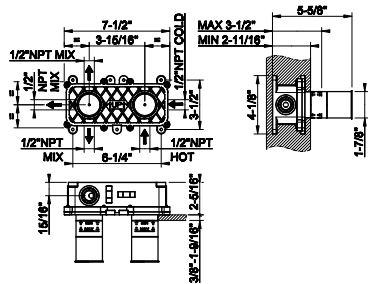

54169+63333