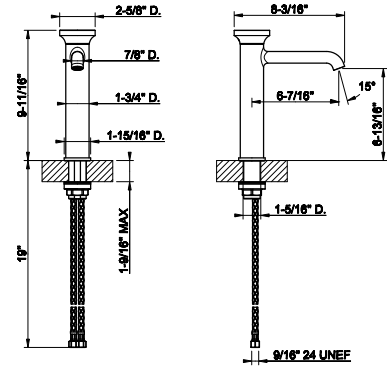

66006

1. Medium single lever washbasin mixer without pop-up assembly.
2. Can be combined with the insert 66600 and 66602 of the desired finish.
   - Spout projection 6-7/16"
   - Height 9-3/4"
   - Drain not included – see DRAINS section
   - Flexible hoses with 9/16" – 24 UNEF connections.
   - Max flow rate 1.2 GPM

031 Chrome	930	708 Copper Brushed PVD	1.472
278 Glossy Coral	1.472	707 Black Metal Br. PVD	1.472
277 Glossy Odra	1.472	726 Warm Bronze Br. PVD	1.472
276 Matte Agave	1.256	727 Brass Brushed PVD	1.472
275 Matte Cipria	1.256	720 Nickel PVD	1.378
273 Matte Greige	1.256	299 Matte Black	1.256
149 Finox Brushed Nickel	1.256	845 Dark Bronze	1.472
706 Black Metal PVD	1.378