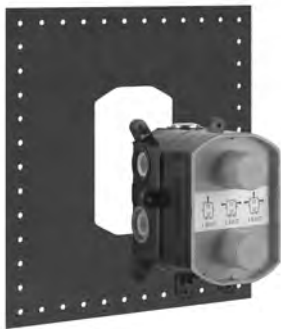

09279

In-wall thermostatic rough valve for 1/2/3-way diverter function

- 1/2" connections
- Vertical application
- Anti-scalding
- Non-Shared function