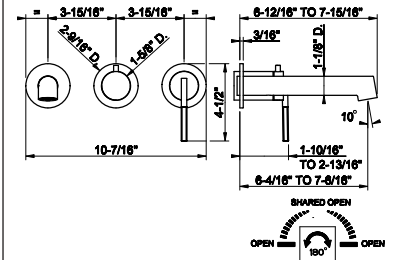

031 Chrome	1.363	707 Black Metal Br. PVD	2.152
149 Finox Brushed Nickel	1.839	735 Warm Bronze PVD	2.015
187 Aged Bronze	2.152	726 Warm Bronze Br. PVD	2.152
713 Antique Brass	2.152	710 Brass PVD	2.015
030 Copper PVD	2.015	727 Brass Brushed PVD	2.152
706 Black Metal PVD	2.015	720 Nickel PVD	2.015
708 Copper Brushed PVD	2.152	299 Matte Black	1.839