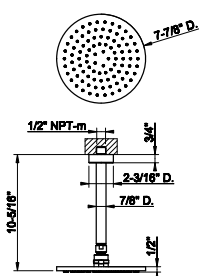

63350

Ceiling-mounted, shower head with arm, custom length

- 1/2" connections
- Projection from ceiling MIN 3-3/8" MAX 73-1/4"
- Max flow rate 1.75 GPM

031 Chrome	1.206	726 Warm Bronze Br. PVD	1.904
149 Finox Brushed Nickel	1.626	710 Brass PVD	1.784
187 Aged Bronze	1.904	727 Brass Brushed PVD	1.904
713 Antique Brass	1.904	246 Gold PVD	2.028
030 Copper PVD	1.784	720 Nickel PVD	1.784
706 Black Metal PVD	1.784	279 Matte White	1.626
708 Copper Brushed PVD	1.904	299 Matte Black	1.626
707 Black Metal Br. PVD	1.904	845 Dark Bronze	1.904
735 Warm Bronze PVD	1.784