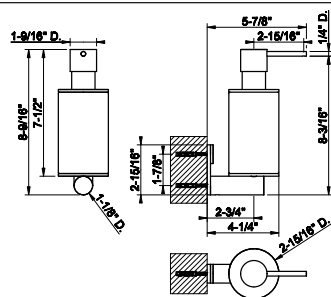

54714

Wall-mounted liquid soap dispenser - black

239	Steel Brushed	1.131
708	Copper Brushed PVD	1.674
707	Black Metal Br. PVD	1.674
726	Warm Bronze Br. PVD	1.674
727	Brass Brushed PVD	1.674
299	Matte Black	1.527