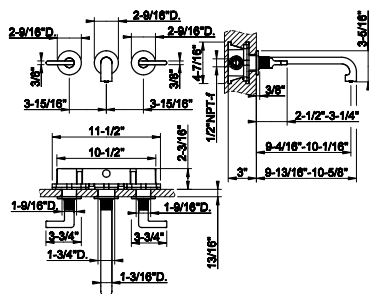

58092

TRIM PARTS ONLY Wall-mounted washbasin mixer trim, without waste
• Spout projection 9-4/16" - 10-1/16"
• Drain not included - See DRAINS section
• Requires in-wall rough valve 48089
• Max flow rate 1.2 GPM
• ADA compliant

031 Chrome	1.358	735 Warm Bronze PVD	2.010
149 Finox Brushed Nickel	1.834	726 Warm Bronze Br. PVD	2.146
187 Aged Bronze	2.146	710 Brass PVD	2.010
713 Antique Brass	2.146	727 Brass Brushed PVD	2.146
030 Copper PVD	2.010	246 Gold PVD	2.280
706 Black Metal PVD	2.010	720 Nickel PVD	2.010
708 Copper Brushed PVD	2.146	299 Matte Black	1.834
707 Black Metal Br. PVD	2.146	845 Dark Bronze	2.146

58001

Single lever washbasin mixer with pop-up assembly
• Spout projection 5-5/16"
• Height 7-11/16"
• 1-1/4" D. pop-up drain and flexible hoses with 9/16" - 24 UNEF connections.
• Max flow rate 1.2 GPM
• ADA compliant