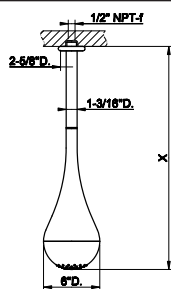

35353

Ceiling-mounted shower head

- 1/2" connections
- Custom length: Minimum 19" - Maximum 85-15/16"
- Max flow rate 1.75 GPM

031	Chrome	3.193	299	Matte Black	4.311
123	Copper GHRC	3.832			
124	Black Metal GHRC	3.832			
125	Copper Brushed GHRC	4.152			
126	Black Metal Br. GHRC	4.152			
279	Matte White	4.311			

59155

Ceiling-mounted adjustable shower head with arm.

- 1/2" connections.
- Projection from ceiling 10-1/4"
- Max flow rate 1.75 GPM

031	Chrome	993	726	Warm Bronze Br. PVD	1.570
149	Finox Brushed Nickel	1.340	710	Brass PVD	1.470
030	Copper PVD	1.470	727	Brass Brushed PVD	1.570
706	Black Metal PVD	1.470	720	Nickel PVD	1.470
708	Copper Brushed PVD	1.570	279	Matte White	1.340
707	Black Metal Br. PVD	1.570	299	Matte Black	1.340
735	Warm Bronze PVD	1.470			

47290

Ceiling-mounted adjustable shower head with arm

- 1/2" connections
- Projection from ceiling 10-1/4"
- Square 7-7/8"
- Max flow rate 1.75 GPM

031	Chrome	688			
149	Finox Brushed Nickel	929			
299	Matte Black	929