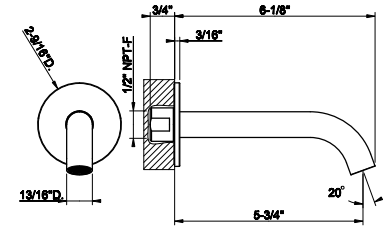

54010

Medium wall-mounted spout basin

239	Steel Brushed	420
708	Copper Brushed PVD	620
707	Black Metal Br. PVD	620
726	Warm Bronze Br. PVD	620
727	Brass Brushed PVD	620
299	Matte Black	565