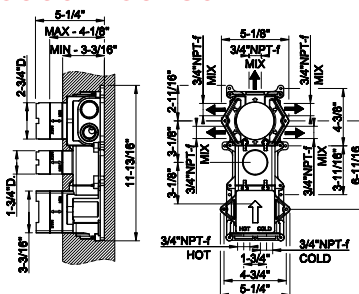

39601+39750

39601

In-wall thermostatic rough valve with 5-way diverter

- High capacity
- 3/4" connections
- Vertical/Horizontal application
- Anti-scalding
- Non shared function

031 Chrome	2.293