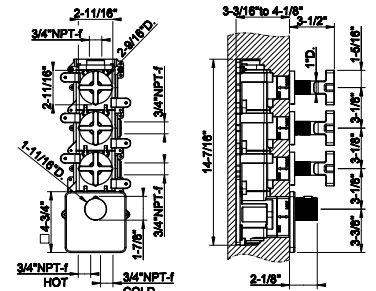

39695+58346