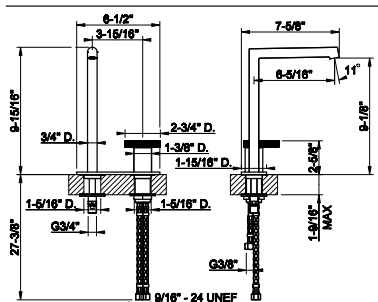

63316

Deck-mounted high version washbasin mixer with separate control without pop-up assembly

- Spout projection 6-5/16"
- Height 9-15/16"
- Drain not included - See DRAINS section
- Max flow rate 1.2 GPM
- ADA compliant