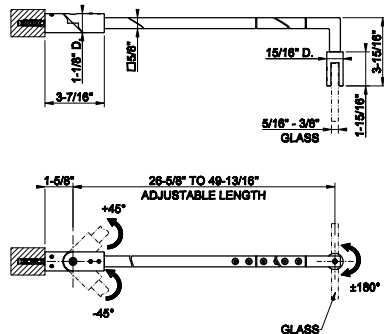

031 Chrome	496	726 Warm Bronze Br. PVD	784
149 Finox Brushed Nickel	670	710 Brass PVD	734
187 Aged Bronze	784	727 Brass Brushed PVD	784
713 Antique Brass	784	246 Gold PVD	833
030 Copper PVD	734	147 Chrome Brushed	670
706 Black Metal PVD	734	720 Nickel PVD	734
708 Copper Brushed PVD	784	716 Gold Brushed PVD	833
707 Black Metal Br. PVD	784	299 Matte Black	670
735 Warm Bronze PVD	734	845 Dark Bronze	784