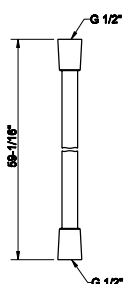

20154

Handshower

- Max flow rate 1.75 GPM

031 Chrome	366	720 Nickel PVD	542
149 Finox Brushed Nickel	494	299 Matte Black	494
030 Copper PVD	542		
706 Black Metal PVD	542		
708 Copper Brushed PVD	577		
707 Black Metal Br. PVD	577		

14370

Antilimestone handshower

- Single spray
- Max flow rate 1.75 GPM

031 Chrome	164	726 Warm Bronze Br. PVD	404
149 Finox Brushed Nickel	327	710 Brass PVD	378
187 Aged Bronze	404	727 Brass Brushed PVD	404
713 Antique Brass	404	246 Gold PVD	428
030 Copper PVD	378	147 Chrome Brushed	327
706 Black Metal PVD	378	720 Nickel PVD	378
708 Copper Brushed PVD	404	279 Matte White	327
707 Black Metal Br. PVD	404	299 Matte Black	327
735 Warm Bronze PVD	378	845 Dark Bronze	404

14376

Handshower with white insert

- 3-pattern spray
- Max flow rate 1.75 GPM

031 Chrome	339	726 Warm Bronze Br. PVD	570
149 Finox Brushed Nickel	458	710 Brass PVD	535
187 Aged Bronze	570	727 Brass Brushed PVD	570
713 Antique Brass	570	246 Gold PVD	592
030 Copper PVD	535	147 Chrome Brushed	458
706 Black Metal PVD	535	720 Nickel PVD	536
708 Copper Brushed PVD	570	279 Matte White	458
707 Black Metal Br. PVD	570	299 Matte Black	458
735 Warm Bronze PVD	535	845 Dark Bronze	570

26669

Wall elbow with backplate

- 1/2" connections

031 Chrome	296	720 Nickel PVD	438
149 Finox Brushed Nickel	400		
030 Copper PVD	438		
706 Black Metal PVD	438		
708 Copper Brushed PVD	468		
707 Black Metal Br. PVD	468		

01637

59" flex hose

031 Chrome	116	726 Warm Bronze Br. PVD	186
149 Finox Brushed Nickel	150	710 Brass PVD	176
187 Aged Bronze	186	727 Brass Brushed PVD	186
713 Antique Brass	186	246 Gold PVD	197
030 Copper PVD	176	720 Nickel PVD	176
706 Black Metal PVD	176	279 Matte White	150
708 Copper Brushed PVD	186	299 Matte Black	150
707 Black Metal Br. PVD	186	845 Dark Bronze	186
735 Warm Bronze PVD	176