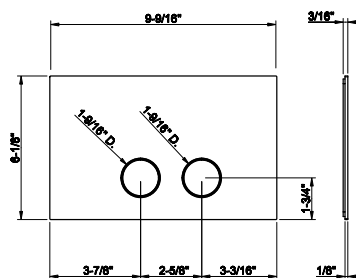

54681

Flush Actuator Plate DIAMANTATO

- •Stainless steel
- •Compatible with GEBERIT models: 111.597.001, 111.902.005, 111.798.00.1, 111.335.00.5
- •Without visible fixing system

031 Chrome	2.247	707 Black Metal Br. PVD	3.549
149 Finox Brushed Nickel	3.034	735 Warm Bronze PVD	3.325
187 Aged Bronze	3.549	726 Warm Bronze Br. PVD	3.549
713 Antique Brass	3.549	710 Brass PVD	3.325
030 Copper PVD	3.325	727 Brass Brushed PVD	3.549
706 Black Metal PVD	3.325	720 Nickel PVD	3.325
708 Copper Brushed PVD	3.549	299 Matte Black	3.034

54601

Counter washbasin In stainless steel, without overflow waste. Without basin waste. It can be combined with waste 54597.

239 Steel Brushed	2.129
708 Copper Brushed PVD	6.074
707 Black Metal Br. PVD	6.074
726 Warm Bronze Br. PVD	6.074
727 Brass Brushed PVD	6.074
299 Matte Black	3.853

54597

1 1/4" push drain with or without overflow feature - Recommended for Gessi 316 Collection

239 Steel Brushed	184
708 Copper Brushed PVD	272
707 Black Metal Br. PVD	272
726 Warm Bronze Br. PVD	272
727 Brass Brushed PVD	272
299 Matte Black	249

01427

1 1/4" push drain with or without overflow feature

031 Chrome	116	707 Black Metal Br. PVD	329
276 Matte Agave	283	735 Warm Bronze PVD	329
273 Matte Greige	283	726 Warm Bronze Br. PVD	329
275 Matte Cipria	283	710 Brass PVD	329
277 Glossy Odra	283	727 Brass Brushed PVD	329
278 Glossy Coral	283	246 Gold PVD	352
239 Steel Brushed	116	720 Nickel PVD	329
187 Aged Bronze	329	279 Matte White	283
713 Antique Brass	329	716 Gold Brushed PVD	352
030 Copper PVD	329	299 Matte Black	335
706 Black Metal PVD	329	845 Dark Bronze	329
708 Copper Brushed PVD	329