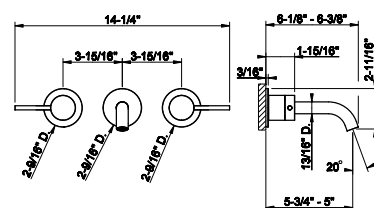

54392

TRIM PARTS ONLY Wall-mounted washbasin mixer trim
• Spout projection 5" - 5-3/4"
• Drain not included - See DRAINS section
• Requires in-wall rough valve 48089
• Max flow rate 1.2 GPM
• ADA compliant
• Handle kit

239 Steel Brushed	1.438
708 Copper Brushed PVD	2.128
707 Black Metal Br. PVD	2.128
726 Warm Bronze Br. PVD	2.128
727 Brass Brushed PVD	2.128