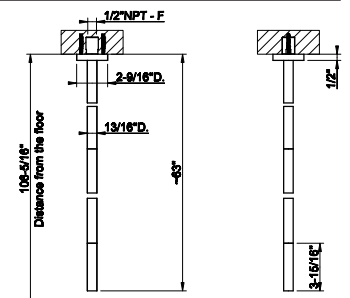

54093

High basin spout

239	Steel Brushed	594
708	Copper Brushed PVD	880
707	Black Metal Br. PVD	880
726	Warm Bronze Br. PVD	880
727	Brass Brushed PVD	880
299	Matte Black	802

54010

Medium wall-mounted spout basin

239	Steel Brushed	420
708	Copper Brushed PVD	620
707	Black Metal Br. PVD	620
726	Warm Bronze Br. PVD	620
727	Brass Brushed PVD	620
299	Matte Black	565

54110

Long wall-mounted spout basin

239	Steel Brushed	442
708	Copper Brushed PVD	652
707	Black Metal Br. PVD	652
726	Warm Bronze Br. PVD	652
727	Brass Brushed PVD	652
299	Matte Black	594

54399

Ceiling-mounted washbasin spout only

- Spout length 63"
- Drain not included - See DRAINS section
- Requires mixer control 54319 + 53112 or 54305
- Max flow rate 1.2 GPM

239	Steel Brushed	2.313
708	Copper Brushed PVD	3.424
707	Black Metal Br. PVD	3.424
726	Warm Bronze Br. PVD	3.424
727	Brass Brushed PVD	3.424