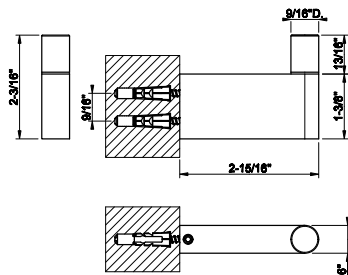

70423

Wall mounted garment hook, CESELLO

031 Chrome	281	726 Warm Bronze Br. PVD	444
149 Finox Brushed Nickel	381	710 Brass PVD	416
706 Black Metal PVD	416	727 Brass Brushed PVD	444
708 Copper Brushed PVD	444	299 Matte Black	381
707 Black Metal Br. PVD	444	845 Dark Bronze	444
735 Warm Bronze PVD	416