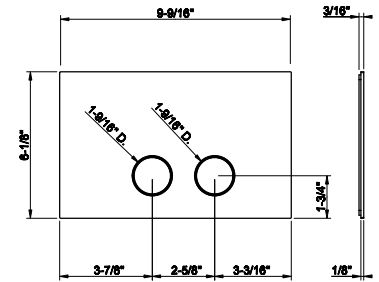

54671

Flush Actuator Plate RIGATO

- •Stainless steel
- •Compatible with GEBERIT models: 111.597.001, 111.902.005, 111.798.00.1, 111.335.00.5
- •Without visible fixing system

031 Chrome	2.247	707 Black Metal Br. PVD	3.549
149 Finox Brushed Nickel	3.034	735 Warm Bronze PVD	3.325
187 Aged Bronze	3.549	726 Warm Bronze Br. PVD	3.549
713 Antique Brass	3.549	710 Brass PVD	3.325
030 Copper PVD	3.325	727 Brass Brushed PVD	3.549
706 Black Metal PVD	3.325	720 Nickel PVD	3.325
708 Copper Brushed PVD	3.549	299 Matte Black	3.034