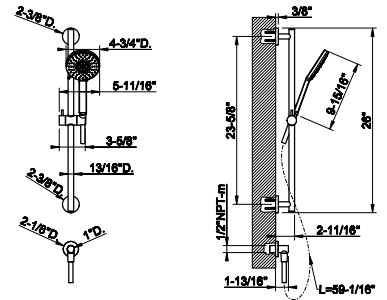

71442

Handshower and adjustable sliding rail set

- Dual fuction handshower
- Adjustable bar
- Adjustable hook
- 59" Flex hose
- Wall elbow
- Max flow rate 1.75 GPM

031 Chrome	717
149 Finox Brushed Nickel	969
299 Matte Black	969

39323

Handshower set

- Fixed hook.
- Wall elbow
- 59" flex hose
- Max flow rate 1.75 GPM

031 Chrome	640
149 Finox Brushed Nickel	865
299 Matte Black	865

14372

Handshower

- Max flow rate 1.75 GPM

031 Chrome	116	735 Warm Bronze PVD	322
149 Finox Brushed Nickel	275	726 Warm Bronze Br. PVD	342
187 Aged Bronze	342	710 Brass PVD	322
713 Antique Brass	342	727 Brass Brushed PVD	342
030 Copper PVD	322	246 Gold PVD	363
706 Black Metal PVD	322	720 Nickel PVD	322
708 Copper Brushed PVD	342	279 Matte White	275
707 Black Metal Br. PVD	342	299 Matte Black	195

47254

Handshower

- Max flow rate 1.75 GPM

031 Chrome	206	726 Warm Bronze Br. PVD	334
149 Finox Brushed Nickel	269	710 Brass PVD	315
030 Copper PVD	315	727 Brass Brushed PVD	334
706 Black Metal PVD	315	720 Nickel PVD	315
708 Copper Brushed PVD	334	279 Matte White	269
707 Black Metal Br. PVD	334	299 Matte Black	269
735 Warm Bronze PVD	315		

39361

Wall elbow with built in water intake and fixed hook

- 1/2" connection

031 Chrome	257
149 Finox Brushed Nickel	347
299 Matte Black	347