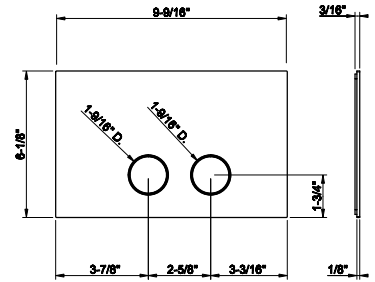

54611

Flush Actuator Plate

- •Stainless steel
- •Compatible with GEBERIT models: 111.597.001, 111.902.005, 111.798.00.1, 111.335.00.5
- •Without visible fixing system

031 Chrome	1.067	708 Copper Brushed PVD	1.576
281 Matte Coral	1.437	707 Black Metal Br. PVD	1.576
273 Matte Greige	1.437	735 Warm Bronze PVD	1.576
275 Matte Cipria	1.437	726 Warm Bronze Br. PVD	1.576
276 Matte Agave	1.437	710 Brass PVD	1.576
280 Matte Odra	1.437	727 Brass Brushed PVD	1.576
239 Steel Brushed	1.067	246 Gold PVD	1.789
187 Aged Bronze	1.576	720 Nickel PVD	1.576
713 Antique Brass	1.576	279 Matte White	1.437
030 Copper PVD	1.576	299 Matte Black	1.437
706 Black Metal PVD	1.576	845 Dark Bronze	1.576

54601

Counter washbasin In stainless steel, without overflow waste. Without basin waste. It can be combined with waste 54597.