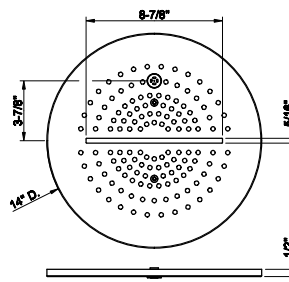

57809+57873

57809

Multifunction system for ceiling installation

- Ø14"
- RAINFALL/WATERFALL/MIST functions
- 1/2" connections
- Max Flow rate 1.75 GPM with R5404 reducer for single exit (to be purchased separately)
- To be complemented by cover 57873

238 Mirror Steel 3.132

57873

Cover for Ø14" multifunction system.

238 Mirror Steel	1.224	735 Warm Bronze PVD	3.031
239 Steel Brushed	1.224	726 Warm Bronze Br. PVD	3.236
187 Aged Bronze	3.236	710 Brass PVD	3.031
713 Antique Brass	3.236	727 Brass Brushed PVD	3.236
030 Copper PVD	3.031	246 Gold PVD	3.442
706 Black Metal PVD	3.031	720 Nickel PVD	3.031
708 Copper Brushed PVD	3.236	299 Matte Black	1.652
707 Black Metal Br. PVD	3.236