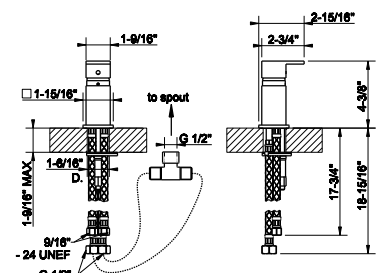

26547

Deck-mounted bath control

- For spouts 26603, 26691 and 26693
- ADA compliant

031 Chrome	762	720 Nickel PVD	1.128
149 Finox Brushed Nickel	1.028	299 Matte Black	1.028
030 Copper PVD	1.128		
706 Black Metal PVD	1.128		
708 Copper Brushed PVD	1.204		
707 Black Metal Br. PVD	1.204