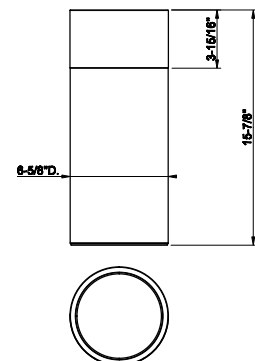

707	Black Metal Br. PVD	6.510
726	Warm Bronze Br. PVD	6.510

68623

Vase DIAMANTATO 6-5/8" diameter, 15-7/8" H

707	Black Metal Br. PVD	6.999
726	Warm Bronze Br. PVD	6.999

68625
Vase DIAMANTATO 6-5/8" diameter, 19-13/16"H