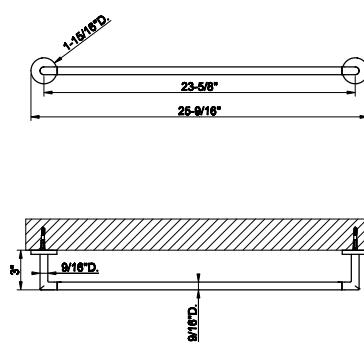

63703
24" Towel rail

031 Chrome	372	726 Warm Bronze Br. PVD	584
149 Finox Brushed Nickel	500	710 Brass PVD	547
187 Aged Bronze	584	727 Brass Brushed PVD	584
713 Antique Brass	584	246 Gold PVD	625
030 Copper PVD	547	720 Nickel PVD	547
706 Black Metal PVD	547	279 Matte White	500
708 Copper Brushed PVD	584	299 Matte Black	500
707 Black Metal Br. PVD	584	845 Dark Bronze	584
735 Warm Bronze PVD	547