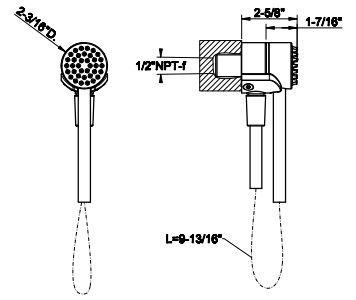

63199

Magnetic anti-limestone handshower set

- Fixed hook
- Wall elbow
- 59" flex hose in black
- Max flow rate 1.75 GPM

031 Chrome	1.054	735 Warm Bronze PVD	1.560
149 Finox Brushed Nickel	1.424	726 Warm Bronze Br. PVD	1.666
187 Aged Bronze	1.666	710 Brass PVD	1.560
713 Antique Brass	1.666	727 Brass Brushed PVD	1.666
030 Copper PVD	1.560	246 Gold PVD	1.771
706 Black Metal PVD	1.560	720 Nickel PVD	1.560
708 Copper Brushed PVD	1.666	299 Matte Black	1.424
707 Black Metal Br. PVD	1.666