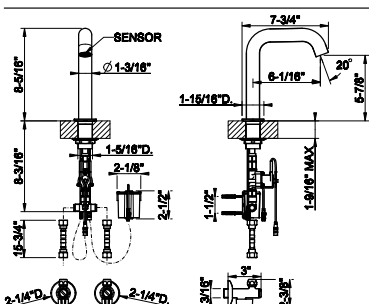

54481

Electronic basin mixer with temperature and water flow rate adjustment through under-basin control. CESELLO

- 1/2" connections
- Spout projection 6-1/16"
- Height 8-5/16"
- Drain not included - See DRAINS section
- Max flow rate 1.2 GPM - 0.2 GPC
- 10 sec flowcycle
- Sensor imbedded in the spout
- ADA compliant

239 Steel Brushed	2.914
708 Copper Brushed PVD	4.313
707 Black Metal Br. PVD	4.313
726 Warm Bronze Br. PVD	4.313
727 Brass Brushed PVD	4.313
299 Matte Black	3.934