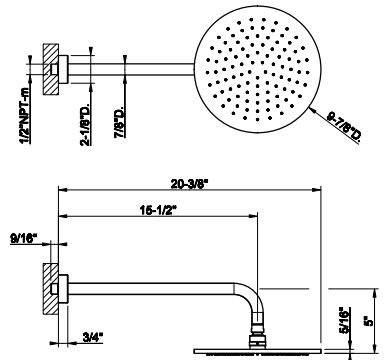

66148

Wall-mounted adjustable shower head with arm.

- 1/2" connections.
- Projection from wall to center 15-1/2"
- Total projection 20-3/8"
- Max flow rate 1.75 GPM

031 Chrome	1.015	726 Warm Bronze Br. PVD	1.604
149 Finox Brushed Nickel	1.372	727 Brass Brushed PVD	1.604
706 Black Metal PVD	1.504	720 Nickel PVD	1.504
708 Copper Brushed PVD	1.604	299 Matte Black	1.372
707 Black Metal Br. PVD	1.604	845 Dark Bronze	1.604
735 Warm Bronze PVD	1.504