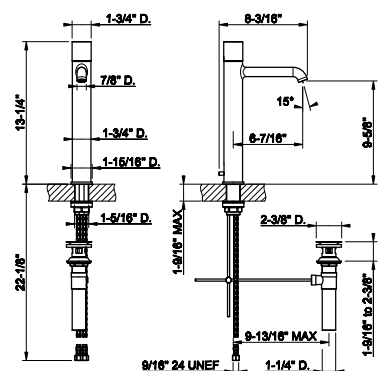

70403

Tall single lever washbasin mixer with pop-up assembly. CESELLO

- Spout projection 6-7/16"
- Height 13-1/4"
- 1-1/4" D. pop-up drain and flexible hoses with 9/16" – 24UNEF connections
- Max flow rate 1.2 GPM

031 Chrome	1.148	726 Warm Bronze Br. PVD	1.815
149 Finox Brushed Nickel	1.550	710 Brass PVD	1.700
706 Black Metal PVD	1.700	727 Brass Brushed PVD	1.815
708 Copper Brushed PVD	1.815	299 Matte Black	1.550
707 Black Metal Br. PVD	1.815	845 Dark Bronze	1.815
735 Warm Bronze PVD	1.700