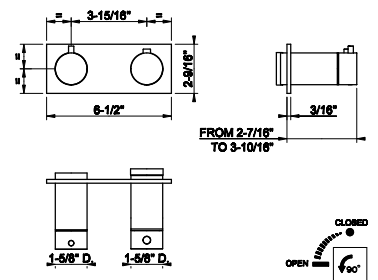

54169+63332