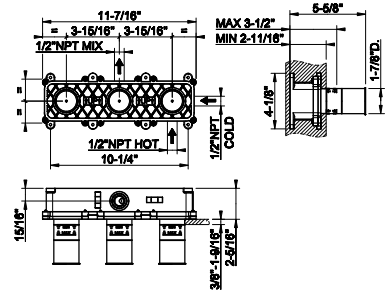

54139

Wall-mounted bath mixer control rough valve

- 1/2" connections
- Non positive shut off

239	Steel Brushed	945

54139+63545