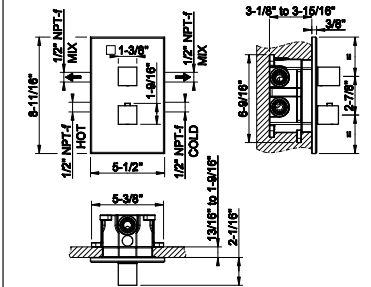

20204

TRIM PARTS ONLY External parts for 2-way diverter thermostatic and volume control

- Single backplate
- 1/2" connections
- Vertical application
- Anti-scalding
- Requires in-wall rough valve 09279

031 Chrome	1.087	720 Nickel PVD	1.609
149 Finox Brushed Nickel	1.468	299 Matte Black	1.468
030 Copper PVD	1.609		
706 Black Metal PVD	1.609		
708 Copper Brushed PVD	1.718		
707 Black Metal Br. PVD	1.718