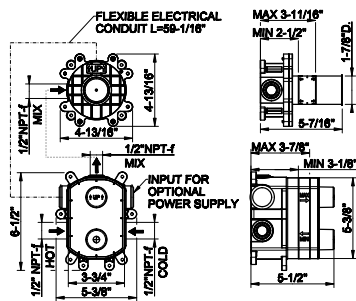

44665+54215

44665

In-wall rough valve for wall-mounted electronic mixer.
• 1/2" connections

031 Chrome	1.262