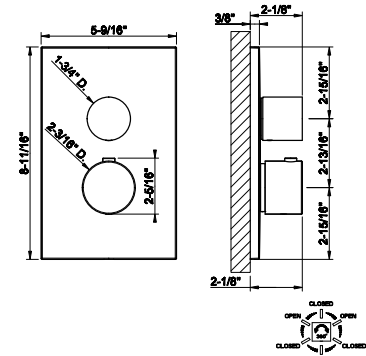

73637

TRIM PARTS ONLY External parts for three ways diverter thermostatic and volume control. DIAMANTATO

- Single backplate
- Vertical application
- Requires in-wall rough valve 09279

031 Chrome	1.552	735 Warm Bronze PVD	2.297
149 Finox Brushed Nickel	2.095	726 Warm Bronze Br. PVD	2.454
187 Aged Bronze	2.454	710 Brass PVD	2.297
713 Antique Brass	2.454	727 Brass Brushed PVD	2.454
030 Copper PVD	2.297	720 Nickel PVD	2.297
706 Black Metal PVD	2.297	299 Matte Black	2.095
708 Copper Brushed PVD	2.454	845 Dark Bronze	2.454
707 Black Metal Br. PVD	2.454