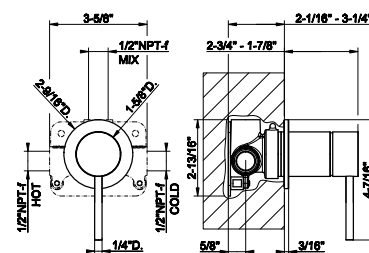

54019

TRIM PARTS ONLY Wall-mounted washbasin mixer control

- For spouts 54099 or 54096
- 1/2" connections
- Drain not included - See DRAINS section
- Requires in-wall rough valve 53112
- ADA compliant
- Handle kit

239	Steel Brushed	426
708	Copper Brushed PVD	631
707	Black Metal Br. PVD	631
726	Warm Bronze Br. PVD	631
727	Brass Brushed PVD	631
299	Matte Black	575