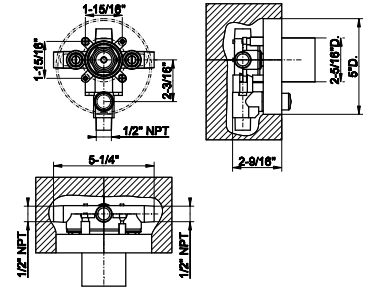

09274+73574