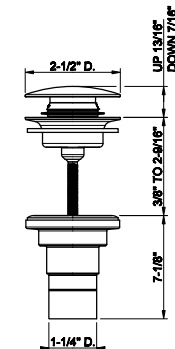

01427

1 1/4" push drain with or without overflow feature

031 Chrome	116	707 Black Metal Br. PVD	329
273 Matte Greige	283	735 Warm Bronze PVD	329
275 Matte Cipria	283	726 Warm Bronze Br. PVD	329
278 Glossy Coral	283	710 Brass PVD	329
276 Matte Agave	283	727 Brass Brushed PVD	329
277 Glossy Odra	283	246 Gold PVD	352
239 Steel Brushed	116	720 Nickel PVD	329
187 Aged Bronze	329	279 Matte White	283
713 Antique Brass	329	716 Gold Brushed PVD	352
030 Copper PVD	329	299 Matte Black	335
706 Black Metal PVD	329	845 Dark Bronze	329
708 Copper Brushed PVD	329