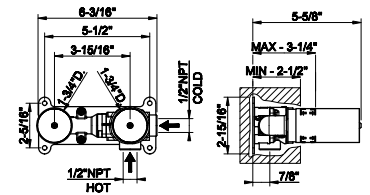

54197

Wall-mounted washbasin mixer rough valve
• Drain not included - See DRAINS section

239 Steel Brushed 703

54197+66088