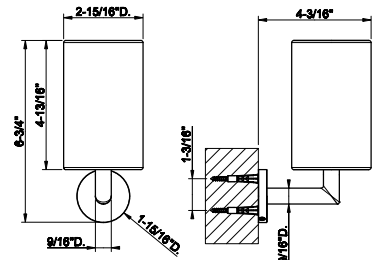

63607

Wall-mounted white tumbler holder

031 Chrome	363	726 Warm Bronze Br. PVD	576
149 Finox Brushed Nickel	491	710 Brass PVD	539
187 Aged Bronze	576	727 Brass Brushed PVD	576
713 Antique Brass	576	246 Gold PVD	610
030 Copper PVD	539	720 Nickel PVD	539
706 Black Metal PVD	539	279 Matte White	491
708 Copper Brushed PVD	576	299 Matte Black	491
707 Black Metal Br. PVD	576	845 Dark Bronze	576
735 Warm Bronze PVD	539