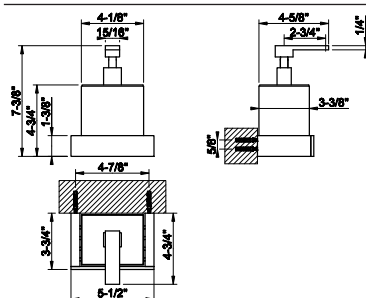

20813
Wall-mounted liquid soap dispenser , white

031 Chrome	864	707 Black Metal Br. PVD	1.365
149 Finox Brushed Nickel	1.166	735 Warm Bronze PVD	1.278
187 Aged Bronze	1.365	726 Warm Bronze Br. PVD	1.365
713 Antique Brass	1.365	710 Brass PVD	1.278
030 Copper PVD	1.278	727 Brass Brushed PVD	1.365
706 Black Metal PVD	1.278	720 Nickel PVD	1.278
708 Copper Brushed PVD	1.365	099 Black XL	1.166

20814
Wall-mounted liquid soap dispenser - black

031 Chrome	864	707 Black Metal Br. PVD	1.365
149 Finox Brushed Nickel	1.166	735 Warm Bronze PVD	1.278
187 Aged Bronze	1.365	726 Warm Bronze Br. PVD	1.365
713 Antique Brass	1.365	710 Brass PVD	1.278
030 Copper PVD	1.278	727 Brass Brushed PVD	1.365
706 Black Metal PVD	1.278	720 Nickel PVD	1.278
708 Copper Brushed PVD	1.365	099 Black XL	1.166