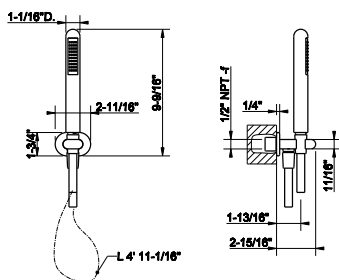

35373

Handshower set
• Fixed hook
• Wall elbow
• 59" flex hose
• Max flow rate 1.75 GPM

031 Chrome	799	299 Matte Black	1.080
123 Copper GHRC	959		
124 Black Metal GHRC	959		
125 Copper Brushed GHRC	1.039		
126 Black Metal Br. GHRC	1.039		
279 Matte White	1.080