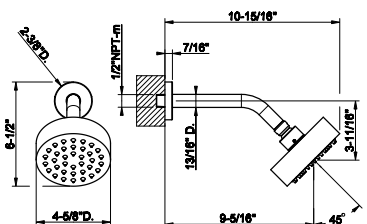

63356

Wall-mounted adjustable multi-function shower head with arm DIAMANTATO.

- 1/2" connections
- Projection from wall to center 9-11/16"
- Total projection 11-3/16"
- Max flow rate 1.75 gpm

031 Chrome	1.835	707 Black Metal Br. PVD	2.899
149 Finox Brushed Nickel	2.478	735 Warm Bronze PVD	2.716
187 Aged Bronze	2.899	726 Warm Bronze Br. PVD	2.899
713 Antique Brass	2.899	710 Brass PVD	2.716
030 Copper PVD	2.716	727 Brass Brushed PVD	2.899
706 Black Metal PVD	2.716	720 Nickel PVD	2.716
708 Copper Brushed PVD	2.899	299 Matte Black	2.478