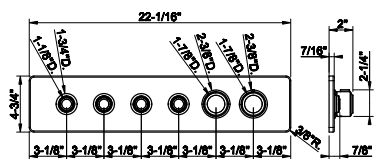

63015+65226

63015

In-wall thermostatic rough valve for four simultaneous functions.

- High capacity
- 3/4" connections
- Anti-scalding

031 Chrome	1.984

65226

TRIM PARTS ONLY External parts for thermostatic mixer for four simultaneous functions, with push-button on/off controls.

- Single backplate
- High capacity
- 3/4" connections
- Anti-scalding
- Vertical/horizontal application
- Requires in-wall rough valve 63015