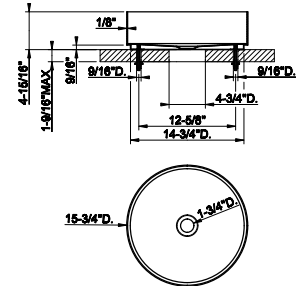

239	Steel Brushed	2.129
708	Copper Brushed PVD	6.074
707	Black Metal Br. PVD	6.074
726	Warm Bronze Br. PVD	6.074
727	Brass Brushed PVD	6.074
299	Matte Black	3.853