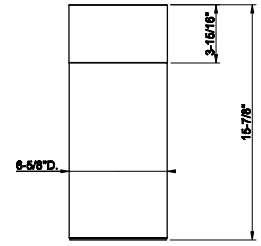

68523

Vase RIGATO 6-5/8" diameter, 15-7/8" H

707	Black Metal Br. PVD	6.999
726	Warm Bronze Br. PVD	6.999