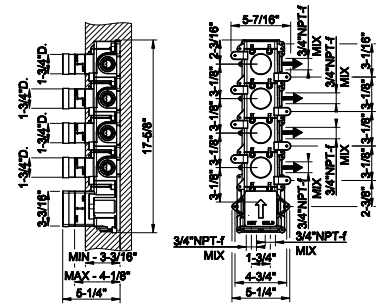

39699+39756