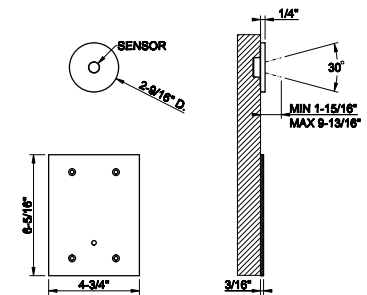

30651

TRIMPARTS ONLY Wall-mounted electronic separate control with temperature and flow rate setting box.

- 1/2 connections
- Requires in-wall rough valve 44679
- ADA Compliant
- 10 sec flow cycle

031 Chrome	1.588	735 Warm Bronze PVD	2.350
149 Finox Brushed Nickel	2.144	726 Warm Bronze Br. PVD	2.509
187 Aged Bronze	2.509	710 Brass PVD	2.350
713 Antique Brass	2.509	727 Brass Brushed PVD	2.509
030 Copper PVD	2.350	246 Gold PVD	2.668
706 Black Metal PVD	2.350	720 Nickel PVD	2.350
708 Copper Brushed PVD	2.509	299 Matte Black	2.144
707 Black Metal Br. PVD	2.509