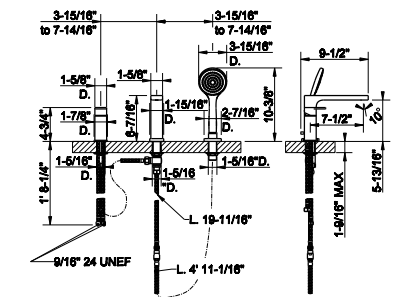

38379

Floor-mounted tub filler in-floor rough valve

031	Chrome	736

38379+24982

24982

TRIM PARTS ONLY Floor-mounted tub filler

- Handshower
- 59" flex hose
- Diverter
- Requires in-floor valve 38379
- Spout projection 9-11/16"
- Handshower max flow rate 1.75 GPM
- Spout max flow rate 6 GPM at 60 PSI

031	Chrome	2.963
149	Finox Brushed Nickel	4.000
299	Matte Black	4.000

39234

Three-hole roman tub set

- Diverter
- Spout - Projection 7-1/2"
- Handshower
- 59" flex hose
- Hand shower max flow rate 1.75 GPM
- Spout mixed flow rate 5 GPM at 60 PSI

031	Chrome	1.567
149	Finox Brushed Nickel	2.115
299	Matte Black	2.115

38725

Wall-mounted bath spout

- 1/2" connections
- Spout projection 7-1/4"
- Spout flow rate 10.5 GPM at 60 PSI

031	Chrome	545
149	Finox Brushed Nickel	736
299	Matte Black	736