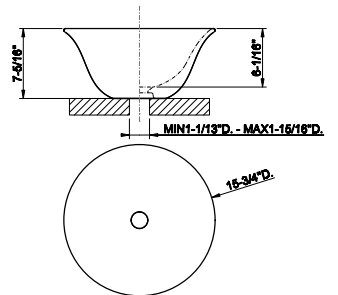

54611

Flush Actuator Plate

- •Stainless steel
- •Compatible with GEBERIT models: 111.597.001, 111.902.005, 111.798.00.1, 111.335.00.5
- •Without visible fixing system

031 Chrome	1.067	708 Copper Brushed PVD	1.576
281 Matte Coral	1.437	707 Black Metal Br. PVD	1.576
273 Matte Greige	1.437	735 Warm Bronze PVD	1.576
275 Matte Cipria	1.437	726 Warm Bronze Br. PVD	1.576
276 Matte Agave	1.437	710 Brass PVD	1.576
280 Matte Odra	1.437	727 Brass Brushed PVD	1.576
239 Steel Brushed	1.067	246 Gold PVD	1.789
187 Aged Bronze	1.576	720 Nickel PVD	1.576
713 Antique Brass	1.576	279 Matte White	1.437
030 Copper PVD	1.576	299 Matte Black	1.437
706 Black Metal PVD	1.576	845 Dark Bronze	1.576

39123

Counter washbasin in White Gres without overflow waste

- 7-5/16" HIGH X 15-3/4" DIAMETER
- Drain sold separately - see 29048
- Please contact Gessi North America for freight terms

519 Gres	931

39124

Counter washbasin in Black Gres without overflow waste

- 7-5/16" HIGH X 15-3/4" DIAMETER
- Drain sold separately - see 29048
- Please contact Gessi North America for freight terms

519 Gres	931

39125

Counter washbasin in Bright Platinum Gres without overflow waste

- 7-5/16" HIGH X 15-3/4" DIAMETER
- Drain sold separately - see 29048
- Please contact Gessi North America for freight terms

519 Gres	1.974