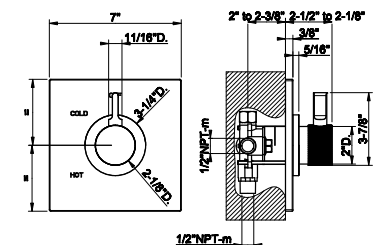

031 Chrome	640	735 Warm Bronze PVD	947
149 Finox Brushed Nickel	865	726 Warm Bronze Br. PVD	1.012
187 Aged Bronze	1.012	710 Brass PVD	947
713 Antique Brass	1.012	727 Brass Brushed PVD	1.012
030 Copper PVD	947	246 Gold PVD	1.075
706 Black Metal PVD	947	720 Nickel PVD	947
708 Copper Brushed PVD	1.012	299 Matte Black	865
707 Black Metal Br. PVD	1.012	845 Dark Bronze	1.012