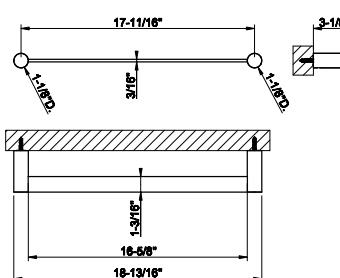

54800
18" towel bar

239	Steel Brushed	693
708	Copper Brushed PVD	1.027
707	Black Metal Br. PVD	1.027
726	Warm Bronze Br. PVD	1.027
727	Brass Brushed PVD	1.027
299	Matte Black	936