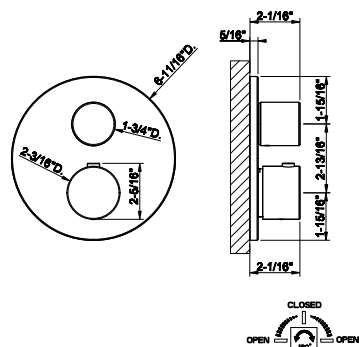

031 Chrome	1.290	707 Black Metal Br. PVD	2.039
149 Finox Brushed Nickel	1.742	735 Warm Bronze PVD	1.910
187 Aged Bronze	2.039	726 Warm Bronze Br. PVD	2.039
713 Antique Brass	2.039	710 Brass PVD	1.910
030 Copper PVD	1.910	727 Brass Brushed PVD	2.039
706 Black Metal PVD	1.910	720 Nickel PVD	1.910
708 Copper Brushed PVD	2.039	299 Matte Black	1.742