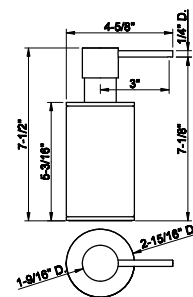

54731

Standing tumbler holder, white

239	Steel Brushed	331
708	Copper Brushed PVD	490
707	Black Metal Br. PVD	490
726	Warm Bronze Br. PVD	490
727	Brass Brushed PVD	490
299	Matte Black	447

54732

Standing tumbler holder, black

239	Steel Brushed	331
708	Copper Brushed PVD	490
707	Black Metal Br. PVD	490
726	Warm Bronze Br. PVD	490
727	Brass Brushed PVD	490
299	Matte Black	447

54737

Standing soap dispenser holder, white

239	Steel Brushed	817
708	Copper Brushed PVD	1.210
707	Black Metal Br. PVD	1.210
726	Warm Bronze Br. PVD	1.210
727	Brass Brushed PVD	1.210
299	Matte Black	1.104

54738

Standing soap dispenser holder, black

239	Steel Brushed	817
708	Copper Brushed PVD	1.210
707	Black Metal Br. PVD	1.210
726	Warm Bronze Br. PVD	1.210
727	Brass Brushed PVD	1.210
299	Matte Black	1.104

54743

Standing brush holder, white

239	Steel Brushed	611
708	Copper Brushed PVD	904
707	Black Metal Br. PVD	904
726	Warm Bronze Br. PVD	904
727	Brass Brushed PVD	904
299	Matte Black	826