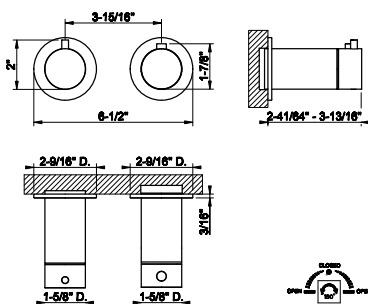

54234

TRIM PARTS ONLY External parts for 2-way diverter thermostatic and volume control

- Separate backplates
- 1/2" connections
- Anti-scalding
- Requires in-wall rough valve 54169

239 Steel Brushed	1.409
708 Copper Brushed PVD	2.085
707 Black Metal Br. PVD	2.085
726 Warm Bronze Br. PVD	2.085
727 Brass Brushed PVD	2.085
299 Matte Black	1.903