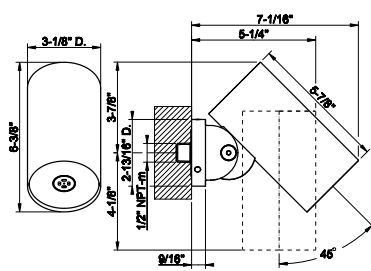

57225

Wall-mounted adjustable showerhead MECCANICA.

- Mist function
- 1/2" connections
- Projection from the wall 7-1/16"
- Flow rate 0.14 GPM at 60 PSI

239 Steel Brushed	2.141
708 Copper Brushed PVD	3.168
707 Black Metal Br. PVD	3.168
726 Warm Bronze Br. PVD	3.168
727 Brass Brushed PVD	3.168
299 Matte Black	2.893