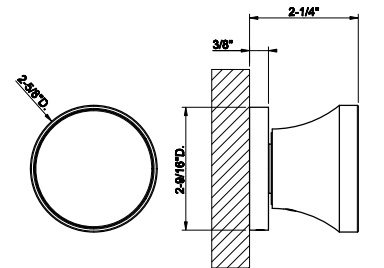

66218

TRIM PARTS ONLY External parts for individual thermostatic volume control

- High capacity
- 3/4" connections
- Vertical/Horizontal application
- Anti-scalding
- Requires in-wall rough valve 39683

031	Chrome	625	727	Brass Brushed PVD	988
149	Finox Brushed Nickel	844	720	Nickel PVD	925
706	Black Metal PVD	925	299	Matte Black	844
708	Copper Brushed PVD	988	845	Dark Bronze	988
707	Black Metal Br. PVD	988			
726	Warm Bronze Br. PVD	988