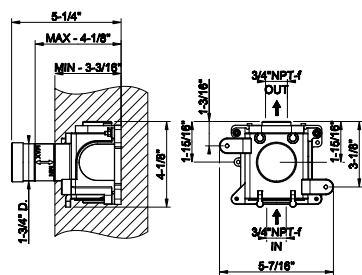

39683+58263

39683

In-wall thermostatic rough valve parts for volume control

- High capacity
- 3/4" connections
- Vertical/Horizontal application
- Anti-scalding

031 Chrome	506