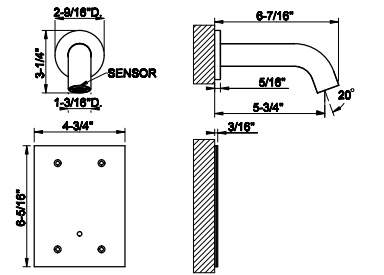

44665+54114