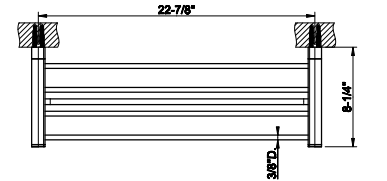

59407

24" shelf with towel holder

031 Chrome	747 726	Warm Bronze Br. PVD	1.179
149 Finox Brushed Nickel	1.008 710	Brass PVD	1.106
030 Copper PVD	1.106 727	Brass Brushed PVD	1.179
706 Black Metal PVD	1.106 720	Nickel PVD	1.106
708 Copper Brushed PVD	1.179 279	Matte White	1.008
707 Black Metal Br. PVD	1.179 299	Matte Black	1.008
735 Warm Bronze PVD	1.106		