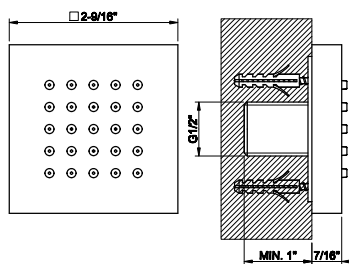

32973

Square body spray
 • 1/2" connections
 • Max flow rate 1 GPM at 60 PSI

031 Chrome	480	735 Warm Bronze PVD	711
149 Finox Brushed Nickel	648	726 Warm Bronze Br. PVD	759
187 Aged Bronze	759	710 Brass PVD	711
713 Antique Brass	759	727 Brass Brushed PVD	759
030 Copper PVD	711	720 Nickel PVD	711
706 Black Metal PVD	711	299 Matte Black	648
708 Copper Brushed PVD	759	845 Dark Bronze	759
707 Black Metal Br. PVD	759		