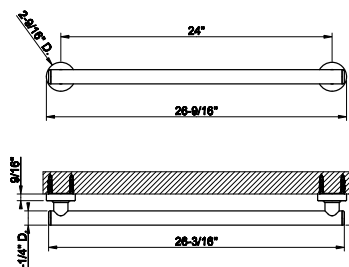

58424

Safety grip-handle for bathtub and shower enclosure
• 18" length

031 Chrome	1.680	735 Warm Bronze PVD	2.488
149 Finox Brushed Nickel	2.270	726 Warm Bronze Br. PVD	2.655
187 Aged Bronze	2.657	710 Brass PVD	2.488
713 Antique Brass	2.657	727 Brass Brushed PVD	2.657
030 Copper PVD	2.488	246 Gold PVD	2.820
706 Black Metal PVD	2.488	720 Nickel PVD	2.488
708 Copper Brushed PVD	2.657	299 Matte Black	2.270
707 Black Metal Br. PVD	2.657