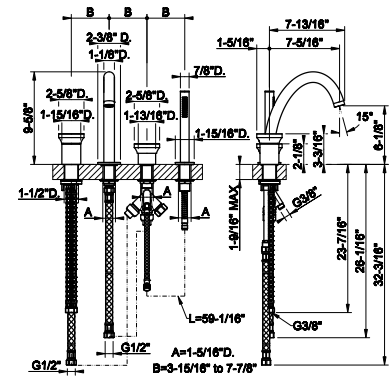

031	Chrome	2.664	727	Brass Brushed PVD	4.211
149	Finox Brushed Nickel	3.599	720	Nickel PVD	3.944
706	Black Metal PVD	3.944	299	Matte Black	3.599
708	Copper Brushed PVD	4.211	845	Dark Bronze	4.211
707	Black Metal Br. PVD	4.211			
726	Warm Bronze Br. PVD	4.211