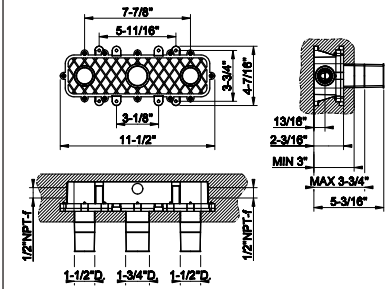

48089+65090