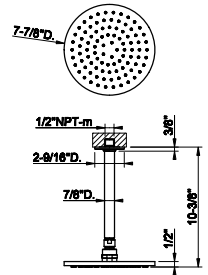

58152

1. Ceiling-mounted adjustable shower head with arm.
2. 1/2" connections.
   - Projection from ceiling 10-3/8"
   - Max flow rate 1.75 GPM

031	Chrome	1.427	735	Warm Bronze PVD	2.111
149	Finox Brushed Nickel	1.926	726	Warm Bronze Br. PVD	2.253
187	Aged Bronze	2.253	710	Brass PVD	2.111
713	Antique Brass	2.253	727	Brass Brushed PVD	2.253
030	Copper PVD	2.111	246	Gold PVD	2.396
706	Black Metal PVD	2.111	720	Nickel PVD	2.111
708	Copper Brushed PVD	2.253	299	Matte Black	1.926
707	Black Metal Br. PVD	2.253	845	Dark Bronze	2.253