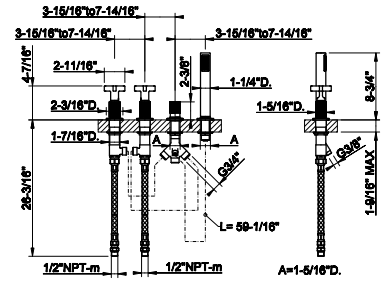

58143

Four-hole roman tub set

- Separate Hot/Cold
- Diverter
- 59" flexible hose and pull-out antilimestone handshower.
- Handshower Max flow rate 1.75 GPM

031 Chrome	2.986	735 Warm Bronze PVD	4.419
149 Finox Brushed Nickel	4.032	726 Warm Bronze Br. PVD	4.718
187 Aged Bronze	4.718	710 Brass PVD	4.419
713 Antique Brass	4.718	727 Brass Brushed PVD	4.718
030 Copper PVD	4.419	246 Gold PVD	5.017
706 Black Metal PVD	4.419	720 Nickel PVD	4.419
708 Copper Brushed PVD	4.718	299 Matte Black	4.032
707 Black Metal Br. PVD	4.718	845 Dark Bronze	4.718