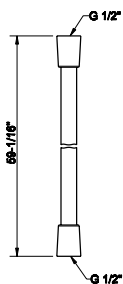

14376

Handshower with white insert

- 3-pattern spray
- Max flow rate 1.75 GPM

031 Chrome	339	726 Warm Bronze Br. PVD	570
149 Finox Brushed Nickel	458	710 Brass PVD	535
187 Aged Bronze	570	727 Brass Brushed PVD	570
713 Antique Brass	570	246 Gold PVD	592
030 Copper PVD	535	147 Chrome Brushed	458
706 Black Metal PVD	535	720 Nickel PVD	536
708 Copper Brushed PVD	570	279 Matte White	458
707 Black Metal Br. PVD	570	299 Matte Black	458
735 Warm Bronze PVD	535	845 Dark Bronze	570