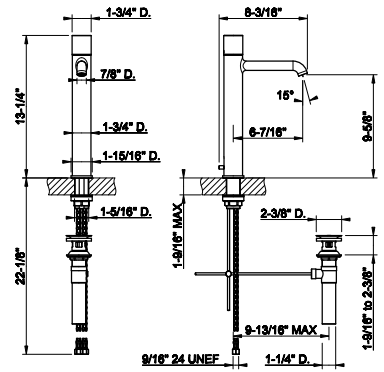

70303

Tall single lever washbasin mixer with pop-up assembly. TRAME

- Spout projection 6-7/16"
- Height 13-1/4"
- 1-1/4" D. pop-up drain and flexible hoses with 9/16" – 24UNEF connections
- Max flow rate 1.2 GPM

031 Chrome	1.148	726 Warm Bronze Br. PVD	1.815
149 Finox Brushed Nickel	1.550	710 Brass PVD	1.700
706 Black Metal PVD	1.700	727 Brass Brushed PVD	1.815
708 Copper Brushed PVD	1.815		
707 Black Metal Br. PVD	1.815		
735 Warm Bronze PVD	1.700