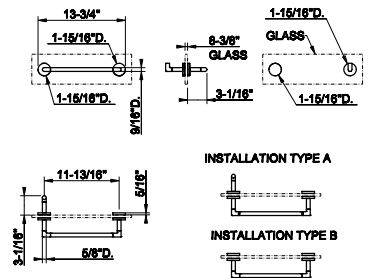

63924

Towel rail for glass fixing - 12" length

031 Chrome	903	707 Black Metal Br. PVD	1.428
149 Finox Brushed Nickel	1.219	735 Warm Bronze PVD	1.336
187 Aged Bronze	1.428	726 Warm Bronze Br. PVD	1.428
713 Antique Brass	1.428	710 Brass PVD	1.336
030 Copper PVD	1.336	727 Brass Brushed PVD	1.428
706 Black Metal PVD	1.336	720 Nickel PVD	1.336
708 Copper Brushed PVD	1.428	299 Matte Black	1.219