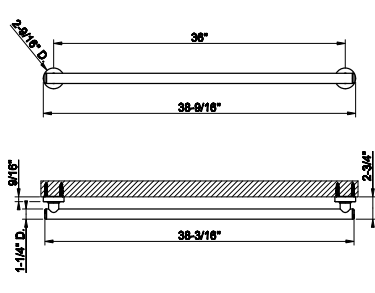

031 Chrome	1.710	735 Warm Bronze PVD	2.531
149 Finox Brushed Nickel	2.309	726 Warm Bronze Br. PVD	2.702
187 Aged Bronze	2.702	710 Brass PVD	2.531
713 Antique Brass	2.702	727 Brass Brushed PVD	2.702
030 Copper PVD	2.531	246 Gold PVD	2.873
706 Black Metal PVD	2.531	720 Nickel PVD	2.531
708 Copper Brushed PVD	2.702	299 Matte Black	2.309
707 Black Metal Br. PVD	2.702		

58432
Safety grip-handle for bathtub and shower enclosure
• 36" length