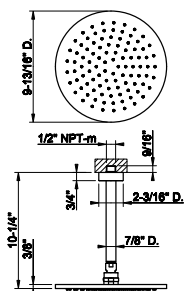

63352

Ceiling-mounted adjustable shower head with arm.

- 1/2" connections.
- Projection from ceiling 10-1/4"
- Max flow rate 1.75 GPM

031 Chrome	840	707 Black Metal Br. PVD	1.328
149 Finox Brushed Nickel	1.135	735 Warm Bronze PVD	1.244
187 Aged Bronze	1.328	726 Warm Bronze Br. PVD	1.328
713 Antique Brass	1.328	710 Brass PVD	1.244
030 Copper PVD	1.244	727 Brass Brushed PVD	1.328
706 Black Metal PVD	1.244	720 Nickel PVD	1.244
708 Copper Brushed PVD	1.328	299 Matte Black	1.135