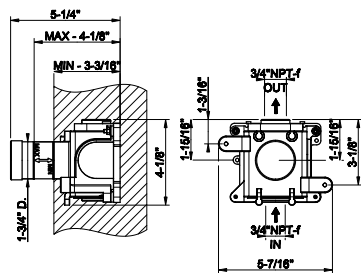

39683+43264

39683

In-wall thermostatic rough valve parts for volume control

- High capacity
- 3/4" connections
- Vertical/Horizontal application
- Anti-scalding

031 Chrome	506