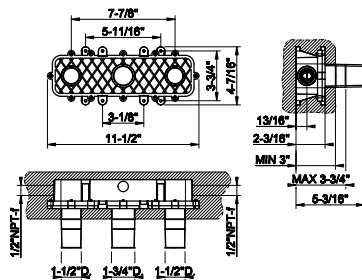

48089+54394

48089

Wall-mounted washbasin mixer rough valve
• Drain not included - See DRAINS section

031 Chrome	929