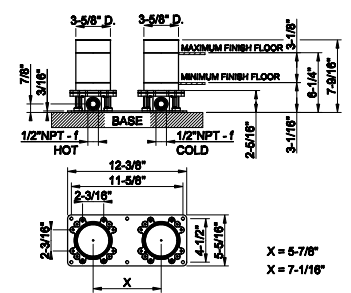

65099+65128