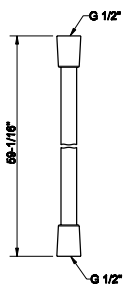

65154

Handshower
• Max flow rate 1.75 GPM

031 Chrome	712	707 Black Metal Br. PVD	1.125
149 Finox Brushed Nickel	959	735 Warm Bronze PVD	1.053
187 Aged Bronze	1.125	726 Warm Bronze Br. PVD	1.125
713 Antique Brass	1.125	710 Brass PVD	1.053
030 Copper PVD	1.053	727 Brass Brushed PVD	1.125
706 Black Metal PVD	1.053	720 Nickel PVD	1.053
708 Copper Brushed PVD	1.125	299 Matte Black	959

01637

59" flex hose

031 Chrome	116	726 Warm Bronze Br. PVD	186
149 Finox Brushed Nickel	150	710 Brass PVD	176
187 Aged Bronze	186	727 Brass Brushed PVD	186
713 Antique Brass	186	246 Gold PVD	197
030 Copper PVD	176	720 Nickel PVD	176
706 Black Metal PVD	176	279 Matte White	150
708 Copper Brushed PVD	186	299 Matte Black	150
707 Black Metal Br. PVD	186	845 Dark Bronze	186
735 Warm Bronze PVD	176		

SP02148

Metal flexible hose, 59" length, 1/2" connector.

031 Chrome	166	735 Warm Bronze PVD	264
149 Finox Brushed Nickel	225	726 Warm Bronze Br. PVD	278
187 Aged Bronze	278	710 Brass PVD	264
713 Antique Brass	278	727 Brass Brushed PVD	278
030 Copper PVD	264	246 Gold PVD	296
706 Black Metal PVD	264	720 Nickel PVD	264
708 Copper Brushed PVD	278	299 Matte Black	225
707 Black Metal Br. PVD	278	845 Dark Bronze	269