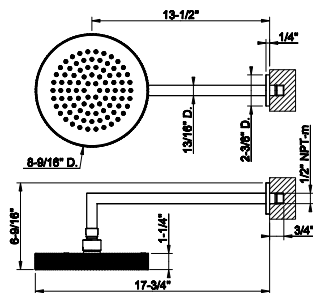

031 Chrome	2.163	707 Black Metal Br. PVD	3.418
149 Finox Brushed Nickel	2.922	735 Warm Bronze PVD	3.204
187 Aged Bronze	3.418	726 Warm Bronze Br. PVD	3.418
713 Antique Brass	3.418	710 Brass PVD	3.204
030 Copper PVD	3.204	727 Brass Brushed PVD	3.418
706 Black Metal PVD	3.204	720 Nickel PVD	3.204
708 Copper Brushed PVD	3.418	299 Matte Black	2.922

63548

Wall-mounted adjustable shower head with arm RIGATO.

- 1/2" connections.
- Projection from wall to center 13-1/2"
- Total projection 17-3/4"
- Max flow rate 1.75 GPM