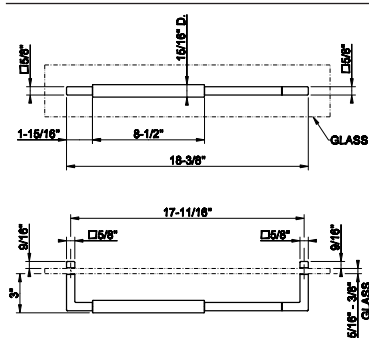

031	Chrome	609	726	Warm Bronze Br. PVD	962
149	Finox Brushed Nickel	822	710	Brass PVD	901
187	Aged Bronze	962	727	Brass Brushed PVD	962
713	Antique Brass	962	246	Gold PVD	1.023
030	Copper PVD	901	147	Chrome Brushed	822
706	Black Metal PVD	901	720	Nickel PVD	901
708	Copper Brushed PVD	962	716	Gold Brushed PVD	1.023
707	Black Metal Br. PVD	962	299	Matte Black	822
735	Warm Bronze PVD	901	845	Dark Bronze	962

67643

1. 18" towel rail. DIAMANTATO
2. For 5/16" to 3/8" (8-10mm) glass
   - 18-3/8"L x 3"D
   - 17-11/16" center-to-center
   - For horizontal installation