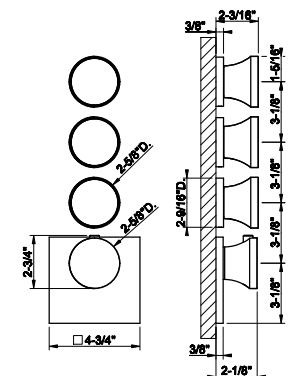

66206

TRIM PARTS ONLY External parts for thermostatic with 3 volume controls

- Separate backplates
- High capacity
- 3/4" connections
- Vertical/Horizontal application
- Anti-scalding
- Requires in-wall rough valve 39695

031 Chrome	2.756	727 Brass Brushed PVD	4.355
149 Finox Brushed Nickel	3.721	720 Nickel PVD	4.079
706 Black Metal PVD	4.079	299 Matte Black	3.721
708 Copper Brushed PVD	4.355	845 Dark Bronze	4.355
707 Black Metal Br. PVD	4.355		
726 Warm Bronze Br. PVD	4.355