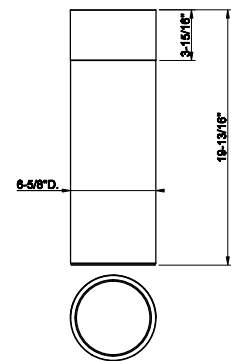

707 Black Metal Br. PVD	6.999
726 Warm Bronze Br. PVD	6.999

68125

Vase INTRECCIO 6-5/8" diameter, 19-13/16"H

707 Black Metal Br. PVD	7.595
726 Warm Bronze Br. PVD	7.595

68215

Vase MECCANICA 4" diameter, 11-15/16"H