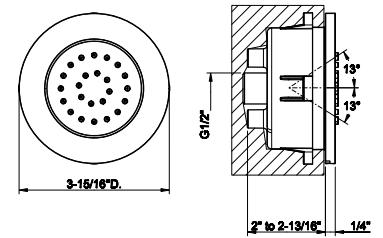

32985+32982