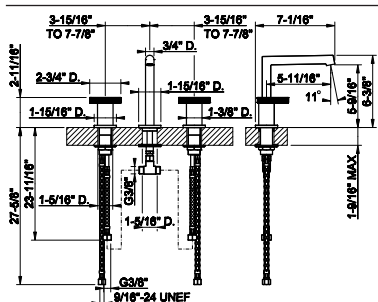

031 Chrome	1.193	707 Black Metal Br. PVD	1.888
149 Finox Brushed Nickel	1.614	735 Warm Bronze PVD	1.768
187 Aged Bronze	1.888	726 Warm Bronze Br. PVD	1.888
713 Antique Brass	1.888	710 Brass PVD	1.768
030 Copper PVD	1.768	727 Brass Brushed PVD	1.888
706 Black Metal PVD	1.768	720 Nickel PVD	1.768
708 Copper Brushed PVD	1.888	299 Matte Black	1.614

63351

Widespread washbasin mixer without pop-up assembly

- Spout projection 5-11/16"
- Height 6-3/8"
- Drain not included - See DRAINS section
- Max flow rate 1.2 GPM
- ADA compliant