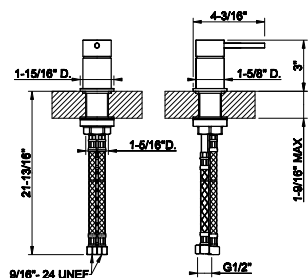

54205

Deck mounted washbasin mixer control

- For spout 54299 or 54296
- 1/2" connections
- Drain not included
- ADA compliant

239	Steel Brushed	779
708	Copper Brushed PVD	1.153
707	Black Metal Br. PVD	1.153
726	Warm Bronze Br. PVD	1.153
727	Brass Brushed PVD	1.153
299	Matte Black	1.052