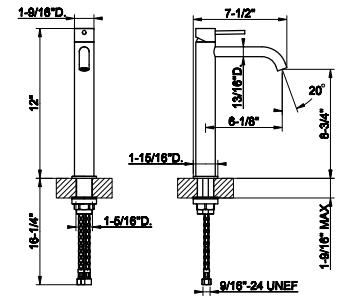

54112

Widespread washbasin mixer without pop-up assembly

- Spout projection 6-1/8"
- Height 8-1/16"
- 1/2" connections
- Drain not included - See DRAINS section
- Max flow rate 1.2 GPM
- ADA compliant
- Handle kit

239 Steel Brushed	1.903
708 Copper Brushed PVD	2.816
707 Black Metal Br. PVD	2.816
726 Warm Bronze Br. PVD	2.816
727 Brass Brushed PVD	2.816
299 Matte Black	2.568