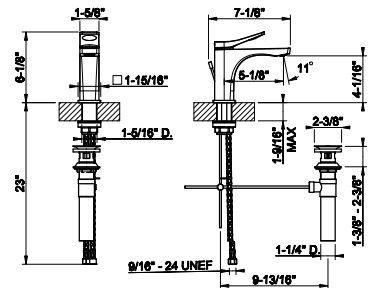

031 Chrome	816	726 Warm Bronze Br. PVD	1.290
149 Finox Brushed Nickel	1.103	710 Brass PVD	1.208
030 Copper PVD	1.208	727 Brass Brushed PVD	1.290
706 Black Metal PVD	1.208	720 Nickel PVD	1.208
708 Copper Brushed PVD	1.290	279 Matte White	1.103
707 Black Metal Br. PVD	1.290	299 Matte Black	1.103
735 Warm Bronze PVD	1.208		

59006

Single lever washbasin mixer without pop-up assembly

- Spout projection 5-1/8"
- Height 6-1/8"
- Drain not included - See DRAINS section
- Max flow rate 1.2 GPM
- ADA compliant