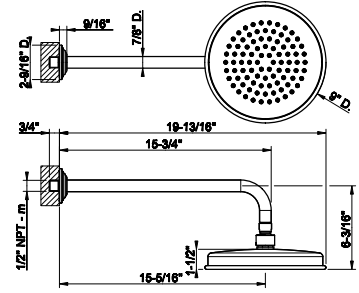

031 Chrome	2.204	707 Black Metal Br. PVD	3.482
149 Finox Brushed Nickel	2.976	735 Warm Bronze PVD	3.263
187 Aged Bronze	3.482	726 Warm Bronze Br. PVD	3.482
713 Antique Brass	3.482	710 Brass PVD	3.263
030 Copper PVD	3.263	727 Brass Brushed PVD	3.482
706 Black Metal PVD	3.263	720 Nickel PVD	3.263
708 Copper Brushed PVD	3.482	299 Matte Black	2.976