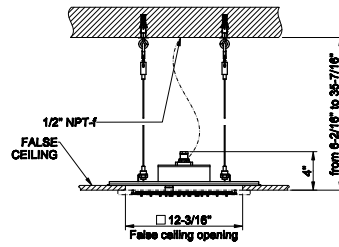

57801+57871