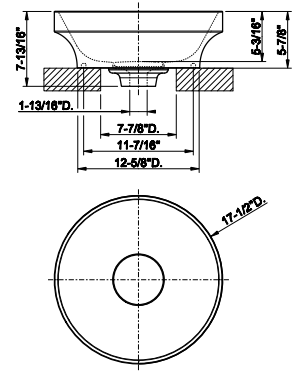

66601

Countertop washbasin in Cristalplant®, without overflow drain. Basin waste 01313 not included

511	Cristalplant Matt Black	4.085	521	Cristalplant Matt White	2.690
510	Cristalplant Matt Coral	4.085			
509	Cristalplant Matt Odra	4.085			
508	Cristalplant Matt Agave	4.085			
507	Cristalplant Matt Cipria	4.085			
506	Cristalplant Matt Greige	4.085