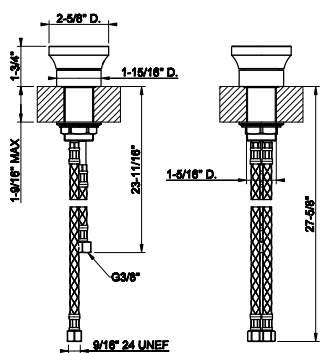

66100

Deck mounted washbasin mixer control

- 1/2" connections
- Drain not included - See DRAINS section
- ADA compliant. Insert in desired finish included. Can be combined with the insert 66600 and 66602 of the desired finish.

031 Chrome	587	708 Copper Brushed PVD	928
278 Glossy Coral	928	707 Black Metal Br. PVD	928
277 Glossy Odra	928	726 Warm Bronze Br. PVD	928
276 Matte Agave	794	727 Brass Brushed PVD	928
275 Matte Cipria	794	720 Nickel PVD	870
273 Matte Greige	794	299 Matte Black	794
149 Finox Brushed Nickel	794	845 Dark Bronze	928
706 Black Metal PVD	870