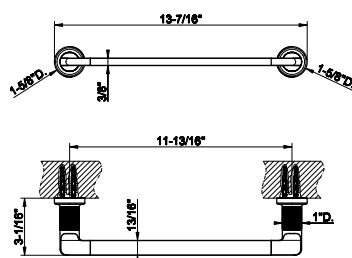

58497
12" towel rail.

031 Chrome	671 735	Warm Bronze PVD	993
149 Finox Brushed Nickel	907 726	Warm Bronze Br. PVD	1.060
187 Aged Bronze	1.060 710	Brass PVD	993
713 Antique Brass	1.060 727	Brass Brushed PVD	1.060
030 Copper PVD	993 246	Gold PVD	1.128
706 Black Metal PVD	993 720	Nickel PVD	993
708 Copper Brushed PVD	1.060 299	Matte Black	907
707 Black Metal Br. PVD	1.060 845	Dark Bronze	1.060

58500
18" towel rail.

031 Chrome	704 735	Warm Bronze PVD	1.042
149 Finox Brushed Nickel	950 726	Warm Bronze Br. PVD	1.112
187 Aged Bronze	1.112 710	Brass PVD	1.042
713 Antique Brass	1.112 727	Brass Brushed PVD	1.112
030 Copper PVD	1.042 246	Gold PVD	1.182
706 Black Metal PVD	1.042 720	Nickel PVD	1.042
708 Copper Brushed PVD	1.112 299	Matte Black	950
707 Black Metal Br. PVD	1.112 845	Dark Bronze	1.112