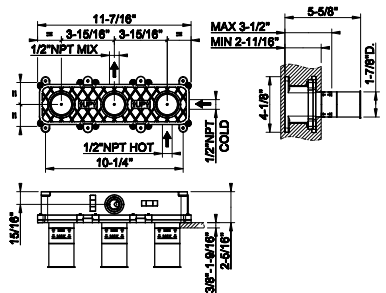

54139+73536