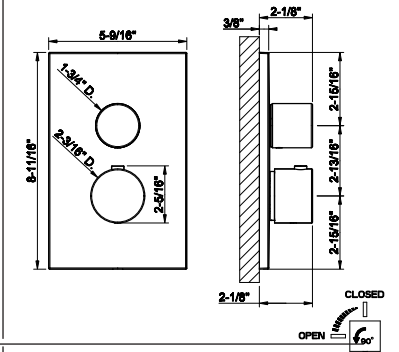

73533

TRIM PARTS ONLY External parts for thermostatic with single volume control. RIGATO

- Single backplate
- Vertical application
- Requires in-wall rough valve 09279

031 Chrome	1.552	735 Warm Bronze PVD	2.297
149 Finox Brushed Nickel	2.095	726 Warm Bronze Br. PVD	2.454
187 Aged Bronze	2.454	710 Brass PVD	2.297
713 Antique Brass	2.454	727 Brass Brushed PVD	2.454
030 Copper PVD	2.297	720 Nickel PVD	2.297
706 Black Metal PVD	2.297	299 Matte Black	2.095
708 Copper Brushed PVD	2.454	845 Dark Bronze	2.454
707 Black Metal Br. PVD	2.454