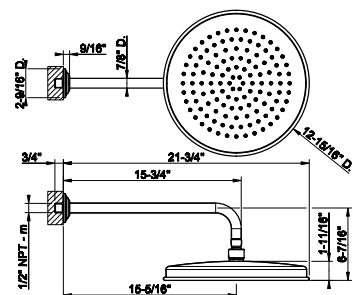

031 Chrome	3.306	707 Black Metal Br. PVD	5.223
149 Finox Brushed Nickel	4.462	735 Warm Bronze PVD	4.891
187 Aged Bronze	5.223	726 Warm Bronze Br. PVD	5.223
713 Antique Brass	5.223	710 Brass PVD	4.891
030 Copper PVD	4.891	727 Brass Brushed PVD	5.223
706 Black Metal PVD	4.891	720 Nickel PVD	4.891
708 Copper Brushed PVD	5.223	299 Matte Black	4.462