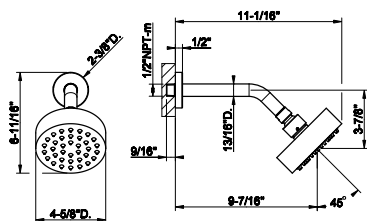

66156

Wall-mounted adjustable shower head with arm.

- 1/2" connections.
- Projection from wall to center 9-7/16"
- Total projection 11-1/16"
- Max flow rate 1.75 GPM

031	Chrome	1.351	735	Warm Bronze PVD	2.000
149	Finox Brushed Nickel	1.824	726	Warm Bronze Br. PVD	2.135
187	Aged Bronze	2.135	710	Brass PVD	2.000
713	Antique Brass	2.135	727	Brass Brushed PVD	2.135
030	Copper PVD	2.000	246	Gold PVD	2.270
706	Black Metal PVD	2.000	720	Nickel PVD	2.000
708	Copper Brushed PVD	2.135	299	Matte Black	1.824
707	Black Metal Br. PVD	2.135	845	Dark Bronze	2.135