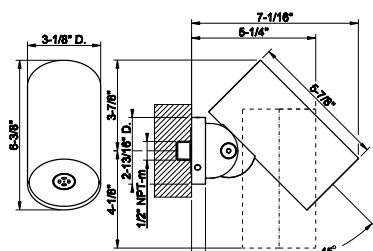

57265

Wall-mounted adjustable showerhead.

- Mist function
- 1/2" connections
- Projection from the wall 7-1/16"
- Flow rate 0.14 GPM at 60 PSI

031 Chrome	1.546	735 Warm Bronze PVD	2.288
149 Finox Brushed Nickel	2.087	726 Warm Bronze Br. PVD	2.442
187 Aged Bronze	2.442	710 Brass PVD	2.288
713 Antique Brass	2.442	727 Brass Brushed PVD	2.442
030 Copper PVD	2.288	246 Gold PVD	2.597
706 Black Metal PVD	2.288	720 Nickel PVD	2.288
708 Copper Brushed PVD	2.442	279 Matte White	2.087
707 Black Metal Br. PVD	2.442	299 Matte Black	2.087