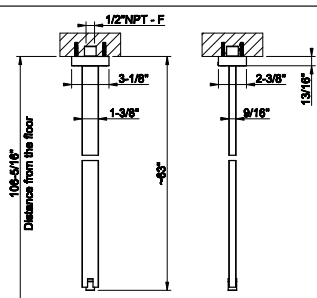

26599

Ceiling-mounted washbasin spout only

- Spout length 63"
- Drain not included - See DRAINS section
- Requires mixer control
- Max flow rate 1.2 GPM