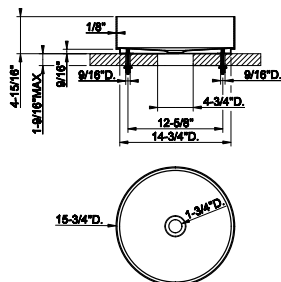

54681

Flush Actuator Plate DIAMANTATO

- •Stainless steel
- •Compatible with GEBERIT models: 111.597.001, 111.902.005, 111.798.00.1, 111.335.00.5
- •Without visible fixing system

031 Chrome	2.247	707 Black Metal Br. PVD	3.549
149 Finox Brushed Nickel	3.034	735 Warm Bronze PVD	3.325
187 Aged Bronze	3.549	726 Warm Bronze Br. PVD	3.549
713 Antique Brass	3.549	710 Brass PVD	3.325
030 Copper PVD	3.325	727 Brass Brushed PVD	3.549
706 Black Metal PVD	3.325	720 Nickel PVD	3.325
708 Copper Brushed PVD	3.549	299 Matte Black	3.034

54601

Counter washbasin In stainless steel, without overflow waste. Without basin waste. It can be combined with waste 54597.

239 Steel Brushed	2.129
708 Copper Brushed PVD	6.074
707 Black Metal Br. PVD	6.074
726 Warm Bronze Br. PVD	6.074
727 Brass Brushed PVD	6.074
299 Matte Black	3.853