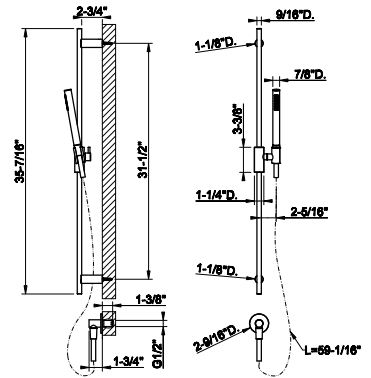

70142

Handshower and adjustable sliding rail set. INTRECCIO

- Adjustable bar
- Adjustable hook
- 59" Flex hose
- Wall elbow
- Max flow rate 1.75GPM. Insert in desired finish included.

031 Chrome	1.474	726 Warm Bronze Br. PVD	2.330
149 Finox Brushed Nickel	1.991	710 Brass PVD	2.182
706 Black Metal PVD	2.182	727 Brass Brushed PVD	2.330
708 Copper Brushed PVD	2.330	299 Matte Black	1.991
707 Black Metal Br. PVD	2.330	845 Dark Bronze	2.330
735 Warm Bronze PVD	2.182