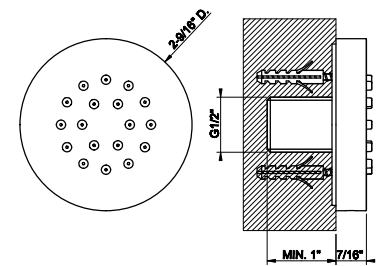

32971

Round body spray

- 1/2" connections
- Max flow rate 1 GPM at 60 PSI

031 Chrome	480	726 Warm Bronze Br. PVD	759
149 Finox Brushed Nickel	648	710 Brass PVD	730
187 Aged Bronze	759	727 Brass Brushed PVD	759
713 Antique Brass	759	246 Gold PVD	807
030 Copper PVD	711	147 Chrome Brushed	666
706 Black Metal PVD	711	720 Nickel PVD	711
708 Copper Brushed PVD	759	279 Matte White	648
707 Black Metal Br. PVD	759	299 Matte Black	648
735 Warm Bronze PVD	730