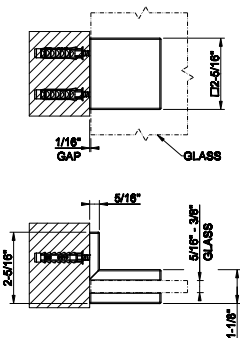

67607

Angular Glass-Glass clamp. DIAMANTATO

- For 5/16" to 3/8" (8-10mm) glass
- Front clamp 6-5/16"W x 2-5/16"H; Side clamp 2-5/16"W x 2-5/16"H

031	Chrome	575	726	Warm Bronze Br. PVD	908
149	Finox Brushed Nickel	777	710	Brass PVD	851
187	Aged Bronze	908	727	Brass Brushed PVD	908
713	Antique Brass	908	246	Gold PVD	965
030	Copper PVD	851	147	Chrome Brushed	777
706	Black Metal PVD	851	720	Nickel PVD	851
708	Copper Brushed PVD	908	716	Gold Brushed PVD	965
707	Black Metal Br. PVD	908	299	Matte Black	777
735	Warm Bronze PVD	851	845	Dark Bronze	908

67506

Wall-Glass clamp. RIGATO

- For 5/16" to 3/8" (8-10mm) glass
- 2-5/16"W x 2-5/16"H

031	Chrome	479	726	Warm Bronze Br. PVD	756
149	Finox Brushed Nickel	647	710	Brass PVD	709
187	Aged Bronze	756	727	Brass Brushed PVD	756
713	Antique Brass	756	246	Gold PVD	805
030	Copper PVD	709	147	Chrome Brushed	647
706	Black Metal PVD	709	720	Nickel PVD	709
708	Copper Brushed PVD	756	716	Gold Brushed PVD	805
707	Black Metal Br. PVD	756	299	Matte Black	647
735	Warm Bronze PVD	709	845	Dark Bronze	1.348

67606

Wall-Glass clamp. DIAMANTATO

- For 5/16" to 3/8" (8-10mm) glass
- 2-5/16"W x 2-5/16"H

031	Chrome	479	726	Warm Bronze Br. PVD	756
149	Finox Brushed Nickel	647	710	Brass PVD	709
187	Aged Bronze	756	727	Brass Brushed PVD	756
713	Antique Brass	756	246	Gold PVD	805
030	Copper PVD	709	147	Chrome Brushed	647
706	Black Metal PVD	709	720	Nickel PVD	709
708	Copper Brushed PVD	756	716	Gold Brushed PVD	805
707	Black Metal Br. PVD	756	299	Matte Black	647
735	Warm Bronze PVD	709	845	Dark Bronze	1.348

67571

Stabilization arm for frameless shower enclosure. RIGATO

- For 5/16" to 3/8" (8-10mm) glass
- 15-7/8" L x 3-15/16"H
- Adjustable wall bracket 45° left/right of center
- Adjustable glass clamp 360°