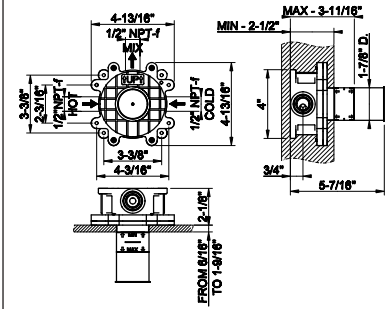

54055+70699