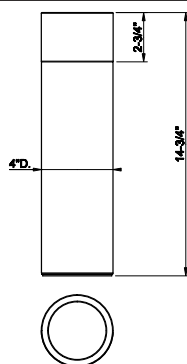

68517
Vase RIGATO 4" diameter, 14-3/4"H

707 Black Metal Br. PVD	2.366
726 Warm Bronze Br. PVD	2.366