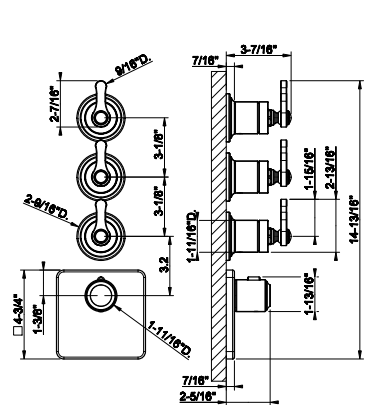

65206

TRIM PARTS ONLY External parts for thermostatic with 3 volume controls

- Separate backplate
- High capacity
- 3/4" connections
- Vertical/Horizontal application
- Anti-scalding
- Requires in-wall rough valve 39695

031 Chrome	3.035	707 Black Metal Br. PVD	4.796
149 Finox Brushed Nickel	4.098	735 Warm Bronze PVD	4.492
187 Aged Bronze	4.796	726 Warm Bronze Br. PVD	4.796
713 Antique Brass	4.796	710 Brass PVD	4.492
030 Copper PVD	4.492	727 Brass Brushed PVD	4.796
706 Black Metal PVD	4.492	720 Nickel PVD	4.492
708 Copper Brushed PVD	4.796	299 Matte Black	4.098