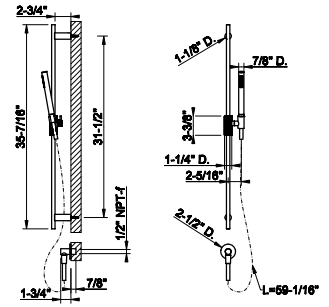

63482

Handshower and adjustable sliding rail set. DIAMANTATO

- Adjustable bar
- Adjustable hook
- 59" Flex hose
- Wall elbow
- Max flow rate 1.75 GPM.

031 Chrome	1.440	707 Black Metal Br. PVD	2.275
149 Finox Brushed Nickel	1.944	735 Warm Bronze PVD	2.130
187 Aged Bronze	2.275	726 Warm Bronze Br. PVD	2.275
713 Antique Brass	2.275	710 Brass PVD	2.130
030 Copper PVD	2.130	727 Brass Brushed PVD	2.275
706 Black Metal PVD	2.130	720 Nickel PVD	2.130
708 Copper Brushed PVD	2.275	299 Matte Black	1.944