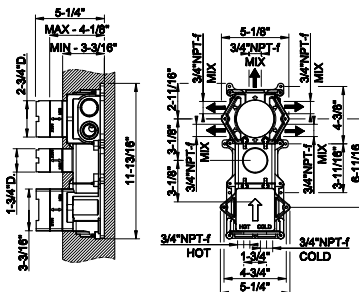

39601+58240

39601

In-wall thermostatic rough valve with 5-way diverter

- High capacity
- 3/4" connections
- Vertical/Horizontal application
- Anti-scalding
- Non shared function

031 Chrome	2.293