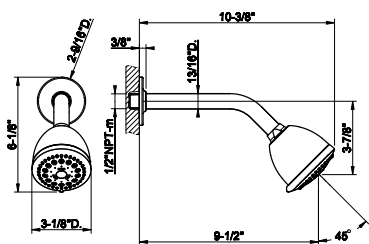

66158

Wall-mounted adjustable multi-function shower head with arm:

- 1/2" connections
- Projection from wall to center 9-5/8"
- Total projection 11-1/8"
- Max flow rate 1.75 gpm

031 Chrome	1.658	735 Warm Bronze PVD	2.454
149 Finox Brushed Nickel	2.239	726 Warm Bronze Br. PVD	2.620
187 Aged Bronze	2.620	710 Brass PVD	2.454
713 Antique Brass	2.620	727 Brass Brushed PVD	2.620
030 Copper PVD	2.454	246 Gold PVD	2.786
706 Black Metal PVD	2.454	720 Nickel PVD	2.454
708 Copper Brushed PVD	2.620	299 Matte Black	2.239
707 Black Metal Br. PVD	2.620	845 Dark Bronze	2.620

58181

Wall-mounted adjustable multi-function shower head with arm

- 1/2" connections
- Projection from wall to center 9-1/2"
- Total projection 10-3/8"
- Max flow rate 1.75 GPM

031 Chrome	820	735 Warm Bronze PVD	1.214
149 Finox Brushed Nickel	1.108	726 Warm Bronze Br. PVD	1.296
187 Aged Bronze	1.296	710 Brass PVD	1.214
713 Antique Brass	1.296	727 Brass Brushed PVD	1.296
030 Copper PVD	1.214	246 Gold PVD	1.378
706 Black Metal PVD	1.214	720 Nickel PVD	1.214
708 Copper Brushed PVD	1.296	299 Matte Black	1.108
707 Black Metal Br. PVD	1.296	845 Dark Bronze	1.296