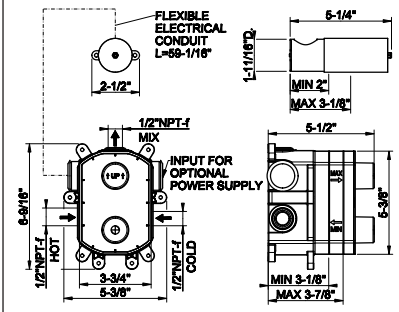

44679

In-wall rough valve for wall-mounted electronic separate control.
• 1/2" connections

031 Chrome	915

44679+59107