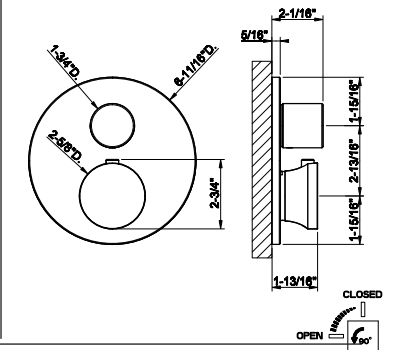

66133

TRIM PARTS ONLY External parts for thermostatic with single volume control

- Single backplate
- 1/2" connections
- Vertical application
- Anti-scalding
- Requires in-wall rough valve 09279

031	Chrome	1.290	727	Brass Brushed PVD	2.039
149	Finox Brushed Nickel	1.742	720	Nickel PVD	1.910
706	Black Metal PVD	1.910	299	Matte Black	1.742
708	Copper Brushed PVD	2.039	845	Dark Bronze	2.039
707	Black Metal Br. PVD	2.039			
726	Warm Bronze Br. PVD	2.039