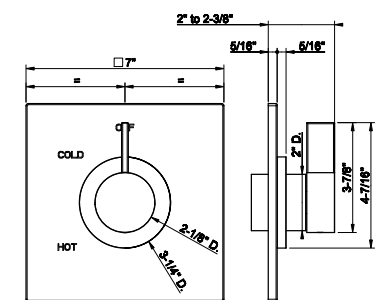

73672

TRIM PARTS ONLY External parts for single exit pressure balance. DIAMANTATO

- Single backplate
- Requires in-wall rough valve 09272

031 Chrome	909	735 Warm Bronze PVD	1.345
149 Finox Brushed Nickel	1.228	726 Warm Bronze Br. PVD	1.437
187 Aged Bronze	1.437	710 Brass PVD	1.345
713 Antique Brass	1.437	727 Brass Brushed PVD	1.437
030 Copper PVD	1.345	720 Nickel PVD	1.345
706 Black Metal PVD	1.345	299 Matte Black	1.228
708 Copper Brushed PVD	1.437	845 Dark Bronze	1.437
707 Black Metal Br. PVD	1.437