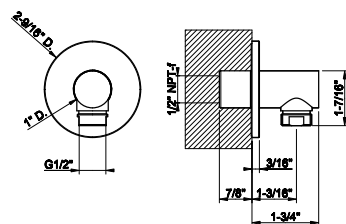

63469

Wall-elbow with backplate

- 1/2" connection

031	Chrome	259	735	Warm Bronze PVD	385
149	Finox Brushed Nickel	351	726	Warm Bronze Br. PVD	410
187	Aged Bronze	410	710	Brass PVD	385
713	Antique Brass	410	727	Brass Brushed PVD	410
030	Copper PVD	385	720	Nickel PVD	385
706	Black Metal PVD	385	299	Matte Black	351
708	Copper Brushed PVD	410	845	Dark Bronze	410
707	Black Metal Br. PVD	410			