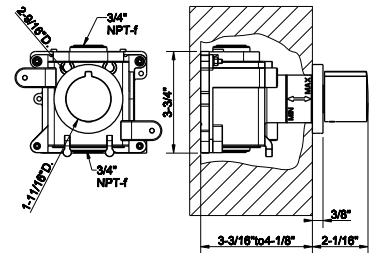

39683+43268