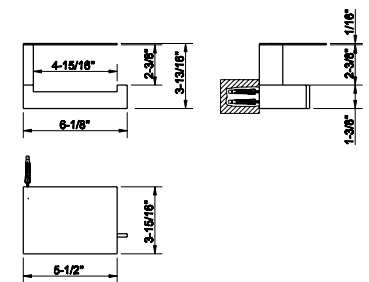

20849

Wall-mounted tissue holder with cover