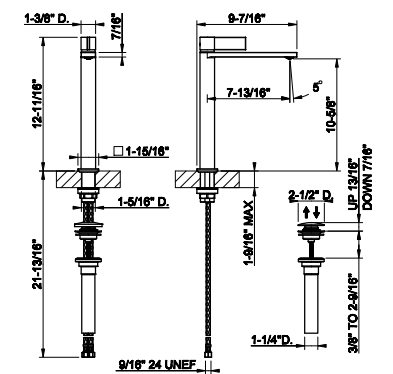

031 Chrome	1.224	735 Warm Bronze PVD	1.813
149 Finox Brushed Nickel	1.654	726 Warm Bronze Br. PVD	1.934
187 Aged Bronze	1.934	710 Brass PVD	1.813
713 Antique Brass	1.934	727 Brass Brushed PVD	1.934
030 Copper PVD	1.813	720 Nickel PVD	1.813
706 Black Metal PVD	1.813	299 Matte Black	1.654
708 Copper Brushed PVD	1.934	845 Dark Bronze	1.934
707 Black Metal Br. PVD	1.934