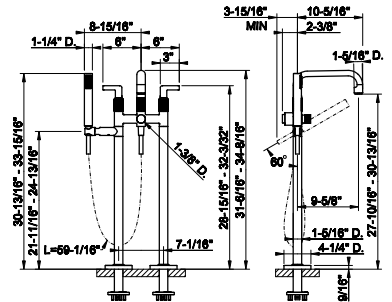

65099

Floor-mounted tub filler in-floor rough valve

031 Chrome 1.378

65099+58029

58029

TRIM PARTS ONLY Floor-mounted tub filler

- Handshower
- 59" flex hose
- Diverter
- Spout projection 9-5/8"
- Requires in-floor rough valve 65099
- Handshower max flow rate 1.75 GPM
- Spout mixed flow rate 6 GPM at 60 PSI

031 Chrome	4.362	735 Warm Bronze PVD	6.455
149 Finox Brushed Nickel	5.889	726 Warm Bronze Br. PVD	6.892
187 Aged Bronze	6.892	710 Brass PVD	6.455
713 Antique Brass	6.892	727 Brass Brushed PVD	6.892
030 Copper PVD	6.455	246 Gold PVD	7.327
706 Black Metal PVD	6.455	720 Nickel PVD	6.455
708 Copper Brushed PVD	6.892	299 Matte Black	5.889
707 Black Metal Br. PVD	6.892	845 Dark Bronze	6.892

58040

Five-hole roman tub set

- Separate Hot/Cold
- Diverter
- Spout projection 7-9/16"
- Height 3-1/8"
- 59" flexible hose and pull-out antilimestone handshower.
- Handshower Max flow rate 1.75 GPM
- Spout mixed flow rate 12 GPM at 60 PSI

031 Chrome	3.542	735 Warm Bronze PVD	5.242
149 Finox Brushed Nickel	4.782	726 Warm Bronze Br. PVD	5.596
187 Aged Bronze	5.596	710 Brass PVD	5.242
713 Antique Brass	5.596	727 Brass Brushed PVD	5.596
030 Copper PVD	5.242	246 Gold PVD	5.950
706 Black Metal PVD	5.242	720 Nickel PVD	5.242
708 Copper Brushed PVD	5.596	299 Matte Black	4.782
707 Black Metal Br. PVD	5.596	845 Dark Bronze	5.596