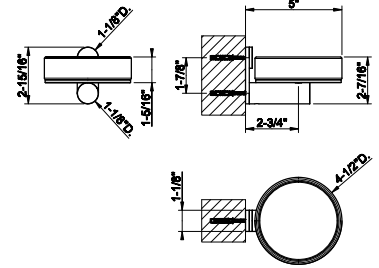

54701

Wall-mounted soap dish, white

239	Steel Brushed	844
708	Copper Brushed PVD	1.249
707	Black Metal Br. PVD	1.249
726	Warm Bronze Br. PVD	1.249
727	Brass Brushed PVD	1.249
299	Matte Black	1.139