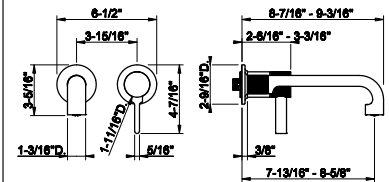

58088

TRIM PARTS ONLY Wall-mounted washbasin mixer trim, without waste
• Spout projection 8-5/8" - 7-13/16"
• Drain not included - See DRAINS section
• Requires in-wall rough valve 54197
• Max flow rate 1.2 GPM
• ADA compliant

031 Chrome	1.017	735 Warm Bronze PVD	1.506
149 Finox Brushed Nickel	1.374	726 Warm Bronze Br. PVD	1.608
187 Aged Bronze	1.608	710 Brass PVD	1.506
713 Antique Brass	1.608	727 Brass Brushed PVD	1.608
030 Copper PVD	1.506	246 Gold PVD	1.710
706 Black Metal PVD	1.506	720 Nickel PVD	1.506
708 Copper Brushed PVD	1.608	299 Matte Black	1.374
707 Black Metal Br. PVD	1.608	845 Dark Bronze	1.608