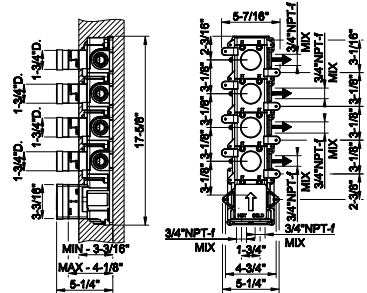

39699+39650

39699

In-wall thermostatic rough valve with 4 volume controls

- High capacity
- 3/4" connections
- Vertical/Horizontal application
- Anti-scalding
- Max flow rate 1.75 GPM

031 Chrome	2.172