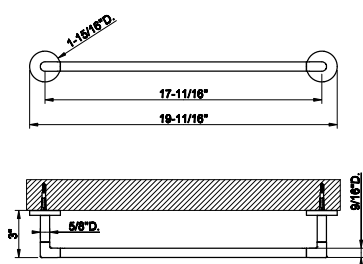

63900
Wall-mounted 18" towel bar

031 Chrome	560	707 Black Metal Br. PVD	886
149 Finox Brushed Nickel	755	735 Warm Bronze PVD	829
187 Aged Bronze	886	726 Warm Bronze Br. PVD	886
713 Antique Brass	886	710 Brass PVD	829
030 Copper PVD	829	727 Brass Brushed PVD	886
706 Black Metal PVD	829	720 Nickel PVD	829
708 Copper Brushed PVD	886	299 Matte Black	755