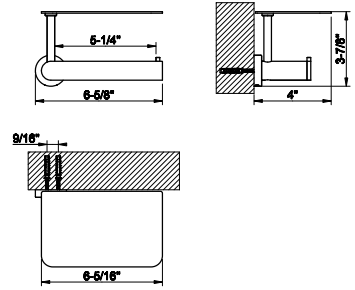

Accessories

GESSI
EMPORIO

38855

Wall mounted tissue holder with cover

031	Chrome	417
149	Finox Brushed Nickel	564
299	Matte Black	564

38849

Wall-mounted tissue holder

- Vertical or horizontal application