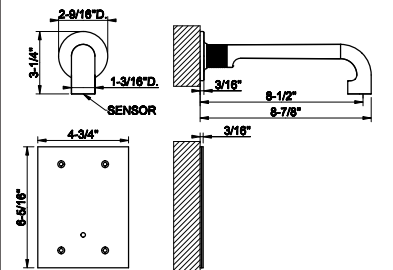

031 Chrome	2.568	735 Warm Bronze PVD	3.802
149 Finox Brushed Nickel	3.467	726 Warm Bronze Br. PVD	4.057
187 Aged Bronze	4.057	710 Brass PVD	3.802
713 Antique Brass	4.057	727 Brass Brushed PVD	4.057
030 Copper PVD	3.802	246 Gold PVD	4.314
706 Black Metal PVD	3.802	720 Nickel PVD	3.802
708 Copper Brushed PVD	4.057	299 Matte Black	3.467
707 Black Metal Br. PVD	4.057