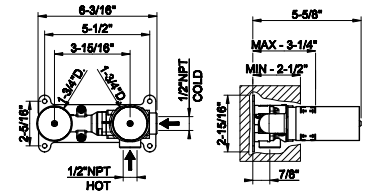

54197

Wall-mounted washbasin mixer rough valve
• Drain not included - See DRAINS section

239 Steel Brushed	703

54197+54283