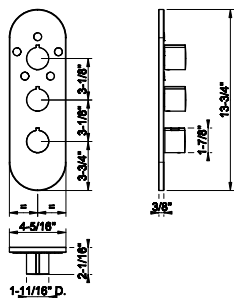

39750

TRIM PARTS ONLY External parts for 5-way thermostatic diverter with volume control

- Single backplate
- High Capacity
- 3/4" connections
- Vertical/horizontal application
- Anti-scalding
- Requires in-wall rough valve 39601