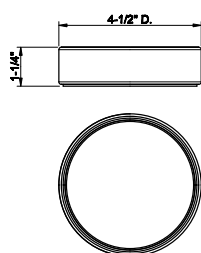

59526

Standing soap holder, black

031 Chrome	359