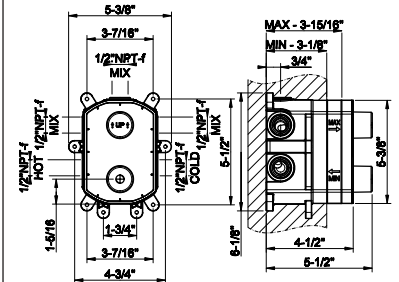

09279+63133