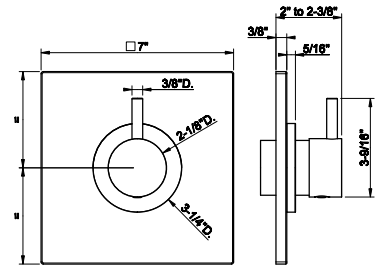

59173

TRIM PARTS ONLY External parts for single exit pressure balance

- Single Backplate
- 1/2" connections
- Requires in-wall rough valve 09272
- ADA compliant

031 Chrome	545	726 Warm Bronze Br. PVD	862
149 Finox Brushed Nickel	736	710 Brass PVD	807
030 Copper PVD	807	727 Brass Brushed PVD	862
706 Black Metal PVD	807	720 Nickel PVD	807
708 Copper Brushed PVD	862	279 Matte White	736
707 Black Metal Br. PVD	862	299 Matte Black	736
735 Warm Bronze PVD	807