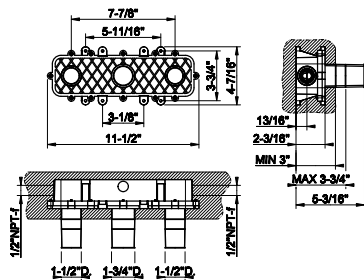

48089+54494