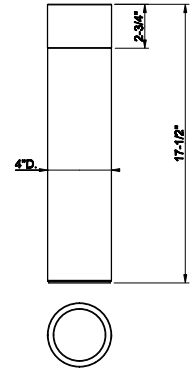

68119

Vase INTRECCIO 4" diameter, 17-1/2"H

707 Black Metal Br. PVD	2.583
726 Warm Bronze Br. PVD	2.583