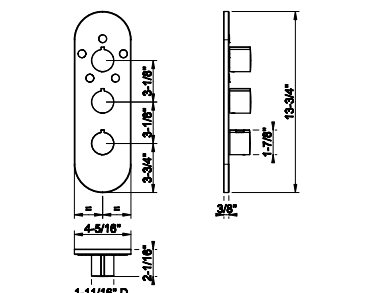

39750

TRIM PARTS ONLY External parts for 5-way thermostatic diverter with volume control

- Single backplate
- High Capacity
- 3/4" connections
- Vertical/horizontal application
- Anti-scalding
- Requires in-wall rough valve 39601

031 Chrome	1.916	710 Brass PVD	2.836
149 Finox Brushed Nickel	2.587	727 Brass Brushed PVD	3.028
187 Aged Bronze	3.028	123 Copper GHRC	2.299
713 Antique Brass	3.028	124 Black Metal GHRC	2.299
030 Copper PVD	2.836	125 Copper Brushed GHRC	2.492
706 Black Metal PVD	2.836	126 Black Metal Br. GHRC	2.492
708 Copper Brushed PVD	3.028	720 Nickel PVD	2.836
707 Black Metal Br. PVD	3.028	279 Matte White	2.587
735 Warm Bronze PVD	2.836	299 Matte Black	2.587
726 Warm Bronze Br. PVD	3.028