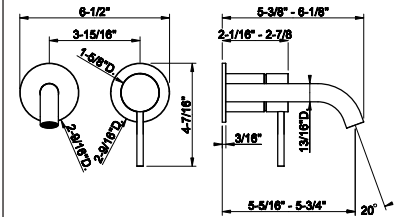

54383

TRIM PARTS ONLY Wall-mounted washbasin mixer trim
• Spout projection 5-5/16" - 5-3/4"
• Drain not included - See DRAINS section
• Requires in-wall rough valve 54197
• Max flow rate 1.2 GPM
• ADA compliant
• Handle kit

239 Steel Brushed	959
708 Copper Brushed PVD	1.420
707 Black Metal Br. PVD	1.420
726 Warm Bronze Br. PVD	1.420
727 Brass Brushed PVD	1.420