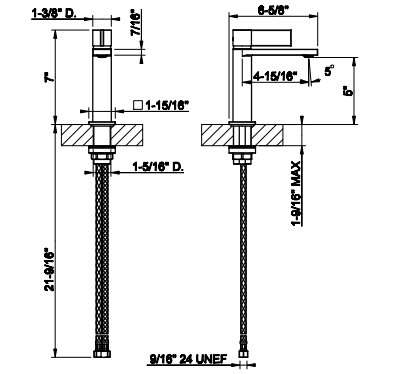

73502

Single lever washbasin mixer without Stop&Go assembly. RIGATO

- Spout projection 4-15/16"
- Height 7"
- Drain not included - See DRAINS section
- Max flow rate 1.2 GPM

031 Chrome	939	735 Warm Bronze PVD	1.391
149 Finox Brushed Nickel	1.267	726 Warm Bronze Br. PVD	1.485
187 Aged Bronze	1.485	710 Brass PVD	1.391
713 Antique Brass	1.485	727 Brass Brushed PVD	1.485
030 Copper PVD	1.391	720 Nickel PVD	1.391
706 Black Metal PVD	1.391	299 Matte Black	1.267
708 Copper Brushed PVD	1.485	845 Dark Bronze	1.485
707 Black Metal Br. PVD	1.485