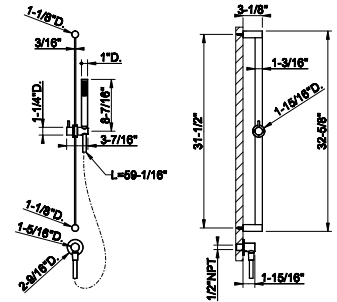

54045

Handshower and adjustable sliding rail set

- Adjustable bar
- Adjustable hook
- 59" flex hose
- Wall elbow
- Max flow rate 1.75 GPM

239 Steel Brushed	2.130		
708 Copper Brushed PVD	3.153		
707 Black Metal Br. PVD	3.153		
726 Warm Bronze Br. PVD	3.153		
727 Brass Brushed PVD	3.153		
299 Matte Black	2.876		