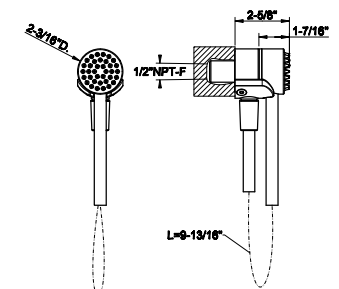

63099

Magnetic anti-limestone handshower set
• Fixed hook
• Wall elbow
• 59" Cromalux flex hose
• Max flow rate 1.75 GPM

031 Chrome	1.054	735 Warm Bronze PVD	1.560
149 Finox Brushed Nickel	1.424	726 Warm Bronze Br. PVD	1.666
187 Aged Bronze	1.666	710 Brass PVD	1.560
713 Antique Brass	1.666	727 Brass Brushed PVD	1.666
030 Copper PVD	1.560	240 Gold PVD	1.771
706 Black Metal PVD	1.560	726 Nickel PVD	1.560
708 Copper Brushed PVD	1.666	299 Matte Black	1.424
707 Black Metal Br. PVD	1.666