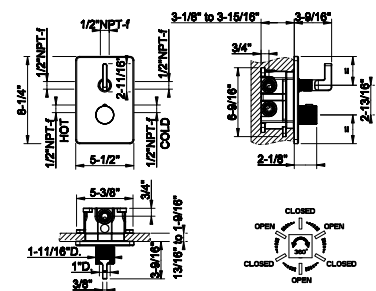

031 Chrome	1.612	735 Warm Bronze PVD	2.385
149 Finox Brushed Nickel	2.175	726 Warm Bronze Br. PVD	2.546
187 Aged Bronze	2.546	710 Brass PVD	2.385
713 Antique Brass	2.546	727 Brass Brushed PVD	2.546
030 Copper PVD	2.385	246 Gold PVD	2.707
706 Black Metal PVD	2.385	720 Nickel PVD	2.385
708 Copper Brushed PVD	2.546	299 Matte Black	2.175
707 Black Metal Br. PVD	2.546	845 Dark Bronze	2.546