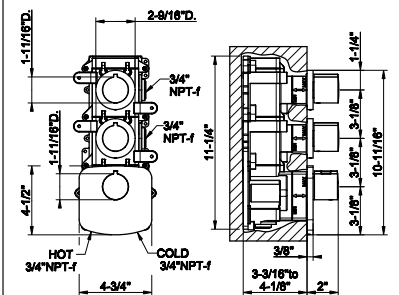

39644

1. TRIM PARTS ONLY External parts for thermostatic with 2 volume controls
2. Separate backplate
   - High Capacity
   - 3/4" connections
   - Vertical/horizontal application
   - Anti-scalding
   - Requires in-wall rough valve 39693

031	Chrome	1.868	710	Brass PVD	3.404
149	Finox Brushed Nickel	3.105	727	Brass Brushed PVD	3.633
187	Aged Bronze	3.633	123	Copper GHRC	2.759
713	Antique Brass	3.633	124	Black Metal GHRC	2.759
030	Copper PVD	3.404	125	Copper Brushed GHRC	2.990
706	Black Metal PVD	3.404	126	Black Metal Br. GHRC	2.990
708	Copper Brushed PVD	3.633	720	Nickel PVD	3.404
707	Black Metal Br. PVD	3.633	279	Matte White	3.105
735	Warm Bronze PVD	3.404	299	Matte Black	3.105
726	Warm Bronze Br. PVD	3.633