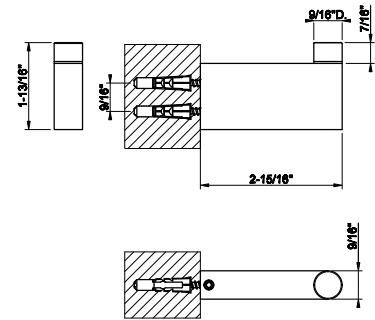

66523

Wall mounted garment hook, UNITO

031 Chrome	231	726 Warm Bronze Br. PVD	366
149 Finox Brushed Nickel	313	710 Brass PVD	342
187 Aged Bronze	366	727 Brass Brushed PVD	366
713 Antique Brass	366	246 Gold PVD	389
030 Copper PVD	342	720 Nickel PVD	342
706 Black Metal PVD	342	279 Matte White	313
708 Copper Brushed PVD	366	299 Matte Black	313
707 Black Metal Br. PVD	366	845 Dark Bronze	366
735 Warm Bronze PVD	342