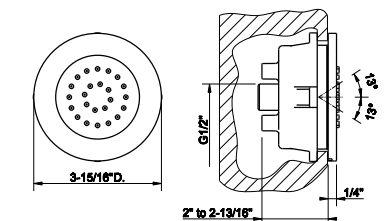

32982

TRIM PARTS ONLY Round in-wall pivatable body spray

- 1/2" connections
- Requires in-wall rough valve 32985
- Max flow rate 1 GPM at 60 PSI

031 Chrome	672	726 Warm Bronze Br. PVD	1.063
149 Finox Brushed Nickel	908	710 Brass PVD	995
187 Aged Bronze	1.063	727 Brass Brushed PVD	1.063
713 Antique Brass	1.063	246 Gold PVD	1.130
030 Copper PVD	995	147 Chrome Brushed	908
706 Black Metal PVD	995	720 Nickel PVD	995
708 Copper Brushed PVD	1.063	279 Matte White	908
707 Black Metal Br. PVD	1.063	299 Matte Black	908
735 Warm Bronze PVD	995