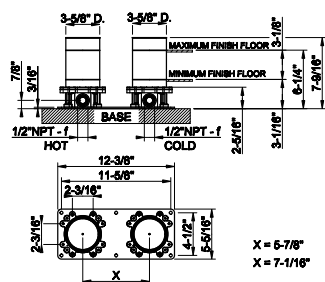

65099+58129

65099

Floor-mounted tub filler in-floor rough valve

031 Chrome	1.378