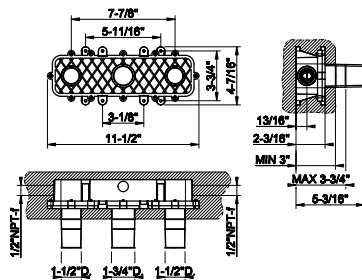

48089+54094