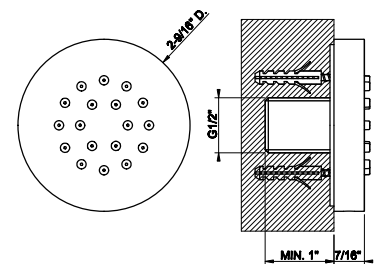

32971

Round body spray

- 1/2" connections
- Max flow rate 1 GPM at 60 PSI

031 Chrome	480	726 Warm Bronze Br. PVD	759
149 Finox Brushed Nickel	648	710 Brass PVD	730
187 Aged Bronze	759	727 Brass Brushed PVD	759
713 Antique Brass	759	246 Gold PVD	807
030 Copper PVD	711	147 Chrome Brushed	666
706 Black Metal PVD	711	720 Nickel PVD	711
708 Copper Brushed PVD	759	279 Matte White	648
707 Black Metal Br. PVD	759	299 Matte Black	648
735 Warm Bronze PVD	730