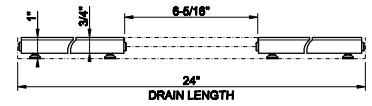

67054

TRIM PARTS ONLY 24" linear drain insert to be combined with cover art. 67066, 67566, or 67666 purchased separately

- Compatible with INFINITY DRAIN FCB 65, FF 65, FCS 65 series linear drain channel (to be purchased separately)
- FCB 6524 SS: For use with Traditional Waterproofing: PVC, Vinyl, Lead, Hot Mop, Copper or Fiberglass
- FC 6524 SS: For use with Liquid/Fabric Waterproofing
- FCS 6524: For use with Schluter®-Kerdi Waterproofing
- 24"L x 2-5/16"W x 1"H

031 Chrome	998710	Brass PVD	1.478
239 Steel Brushed	998727	Brass Brushed PVD	1.478
030 Copper PVD	1.478246	Gold PVD	1.677
706 Black Metal PVD	1.478147	Chrome Brushed	1.348
708 Copper Brushed PVD	1.478720	Nickel PVD	1.478
707 Black Metal Br. PVD	1.478716	Gold Brushed PVD	1.677
735 Warm Bronze PVD	1.478299	Matte Black	1.348
726 Warm Bronze Br. PVD	1.478		

67056

TRIM PARTS ONLY 32" linear drain insert to be combined with cover art. 67066, 67566, or 67666 purchased separately

- Compatible with INFINITY DRAIN FCB 65, FF 65, FCS 65 series linear drain channel (to be purchased separately)
- FCB 6532 SS: For use with Traditional Waterproofing: PVC, Vinyl, Lead, Hot Mop, Copper or Fiberglass
- FC 6532 SS: For use with Liquid/Fabric Waterproofing
- FCS 6532: For use with Schluter®-Kerdi Waterproofing
- 32"L x 2-5/16"W x 1"H