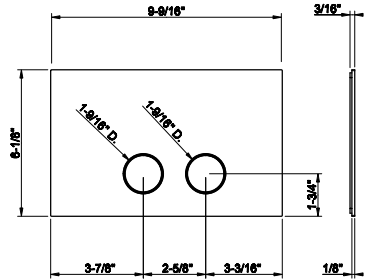

54681

Flush Actuator Plate DIAMANTATO

- •Stainless steel
- •Compatible with GEBERIT models: 111.597.001, 111.902.005, 111.798.00.1, 111.335.00.5
- •Without visible fixing system

031 Chrome	2.247	707 Black Metal Br. PVD	3.549
149 Finox Brushed Nickel	3.034	735 Warm Bronze PVD	3.325
187 Aged Bronze	3.549	726 Warm Bronze Br. PVD	3.549
713 Antique Brass	3.549	710 Brass PVD	3.325
030 Copper PVD	3.325	727 Brass Brushed PVD	3.549
706 Black Metal PVD	3.325	720 Nickel PVD	3.325
708 Copper Brushed PVD	3.549	299 Matte Black	3.034