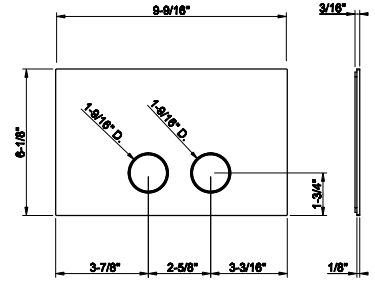

66602

Insert ART

290 Materic	196
289 Accent	196
288 Nature	196
287 Warm	196
286 Neutral	196

ORIGINI

TOTAL LOOK

54611

Flush Actuator Plate

- Stainless steel
- Compatible with GEBERIT models: 111.597.001, 111.902.005, 111.798.00.1, 111.335.00.5
- Without visible fixing system