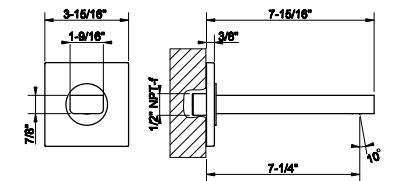

38725

Wall-mounted bath spout

- 1/2" connections
- Spout projection 7-1/4"
- Spout flow rate 10.5 GPM at 60 PSI

031	Chrome	545
149	Finox Brushed Nickel	736
299	Matte Black	736