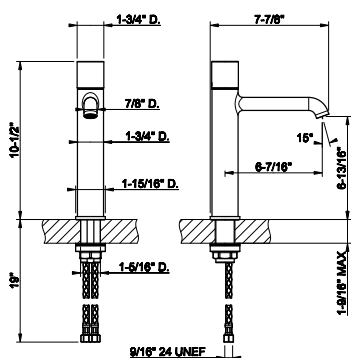

70606

Medium single lever washbasin mixer without pop-up assembly. DIAMANTATO

- Spout projection 6-7/16"
- Height 10-1/2"
- Drain not included – see DRAINS section
- Max flow rate 1.2 GPM
- Flexible hoses with 9/16" – 24 UNEF connections.

031 Chrome	987	726 Warm Bronze Br. PVD	1.561
149 Finox Brushed Nickel	1.332	710 Brass PVD	1.461
706 Black Metal PVD	1.461	727 Brass Brushed PVD	1.561
708 Copper Brushed PVD	1.561	299 Matte Black	1.332
707 Black Metal Br. PVD	1.561	845 Dark Bronze	1.561
735 Warm Bronze PVD	1.461		1.461