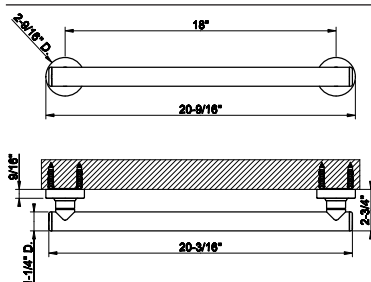

65517

Safety grip-handle for bathtub and shower enclosure

• 18" length

031 Chrome	1.731	707 Black Metal Br. PVD	2.733
149 Finox Brushed Nickel	2.336	735 Warm Bronze PVD	2.559
187 Aged Bronze	2.733	726 Warm Bronze Br. PVD	2.733
713 Antique Brass	2.733	710 Brass PVD	2.559
030 Copper PVD	2.559	727 Brass Brushed PVD	2.733
706 Black Metal PVD	2.559	720 Nickel PVD	2.559
708 Copper Brushed PVD	2.733	299 Matte Black	2.336