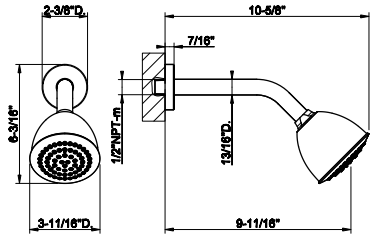

38765

1. Wall-mounted adjustable multi-function shower head with arm
2. 1/2" connections
   - Projection from wall to center 9-1/2"
   - Total projection 10-5/16"
   - Max flow rate 1.75 GPM

031	Chrome	645
149	Finox Brushed Nickel	871
299	Matte Black	871