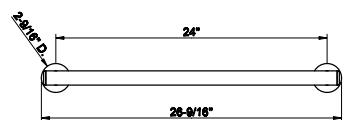

58430

Safety grip-handle for bathtub and shower enclosure
• 24" length

031 Chrome	1.710	735 Warm Bronze PVD	2.531
149 Finox Brushed Nickel	2.309	726 Warm Bronze Br. PVD	2.702
187 Aged Bronze	2.702	710 Brass PVD	2.531
713 Antique Brass	2.702	727 Brass Brushed PVD	2.702
030 Copper PVD	2.531	246 Gold PVD	2.873
706 Black Metal PVD	2.531	720 Nickel PVD	2.531
708 Copper Brushed PVD	2.702	299 Matte Black	2.309
707 Black Metal Br. PVD	2.702		

58432

Safety grip-handle for bathtub and shower enclosure
• 36" length

031 Chrome	1.882	735 Warm Bronze PVD	2.785
149 Finox Brushed Nickel	2.540	726 Warm Bronze Br. PVD	2.973
187 Aged Bronze	2.973	710 Brass PVD	2.785
713 Antique Brass	2.973	727 Brass Brushed PVD	2.973
030 Copper PVD	2.785	246 Gold PVD	3.162
706 Black Metal PVD	2.785	720 Nickel PVD	2.785
708 Copper Brushed PVD	2.973	299 Matte Black	2.540
707 Black Metal Br. PVD	2.973