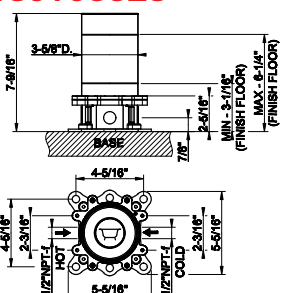

48189+63328