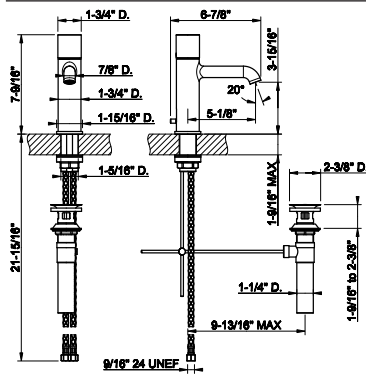

70601

Single lever washbasin mixer with pop-up assembly. DIAMANTATO

- Spout projection 5-1/8"
- Height 7-1/2"
- 1-1/4" D. pop-up drain and flexible hoses with 9/16" – 24 UNEF connections.
- Max flow rate 1.2 GPM

031 Chrome	911	726 Warm Bronze Br. PVD	1.441
149 Finox Brushed Nickel	1.230	710 Brass PVD	1.350
706 Black Metal PVD	1.350	727 Brass Brushed PVD	1.441
708 Copper Brushed PVD	1.441	299 Matte Black	1.230
707 Black Metal Br. PVD	1.441	845 Dark Bronze	1.441
735 Warm Bronze PVD	1.350