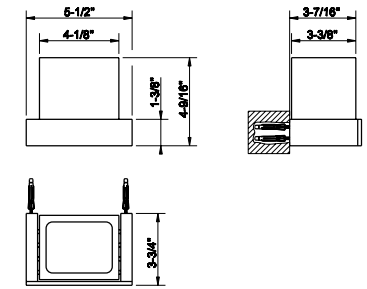

031 Chrome	640	707 Black Metal Br. PVD	1.012
149 Finox Brushed Nickel	865	735 Warm Bronze PVD	947
187 Aged Bronze	1.012	726 Warm Bronze Br. PVD	1.012
713 Antique Brass	1.012	710 Brass PVD	947
030 Copper PVD	947	727 Brass Brushed PVD	1.012
706 Black Metal PVD	947	720 Nickel PVD	947
708 Copper Brushed PVD	1.012	099 Black XL	865