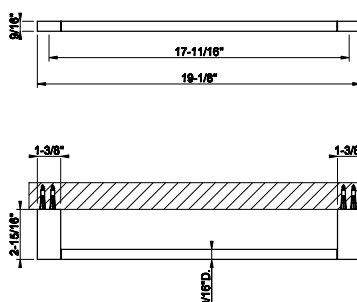

66502
18" Towel rail

031 Chrome	483 726	Warm Bronze Br. PVD	763
149 Finox Brushed Nickel	652 710	Brass PVD	715
187 Aged Bronze	763 727	Brass Brushed PVD	763
713 Antique Brass	763 246	Gold PVD	811
030 Copper PVD	715 720	Nickel PVD	715
706 Black Metal PVD	715 279	Matte White	652
708 Copper Brushed PVD	763 299	Matte Black	652
707 Black Metal Br. PVD	763 845	Dark Bronze	763
735 Warm Bronze PVD	715