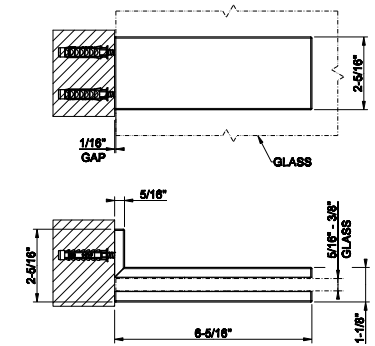

67505

Wall-Glass clamp. RIGATO

- For 5/16" to 3/8" (8-10mm) glass
- 6-5/16"W x 2-5/16"H

031 Chrome	479	726 Warm Bronze Br. PVD	756
149 Finox Brushed Nickel	647	710 Brass PVD	709
187 Aged Bronze	756	727 Brass Brushed PVD	756
713 Antique Brass	756	246 Gold PVD	805
030 Copper PVD	709	147 Chrome Brushed	647
706 Black Metal PVD	709	720 Nickel PVD	709
708 Copper Brushed PVD	756	716 Gold Brushed PVD	805
707 Black Metal Br. PVD	756	299 Matte Black	647
735 Warm Bronze PVD	709	845 Dark Bronze	756