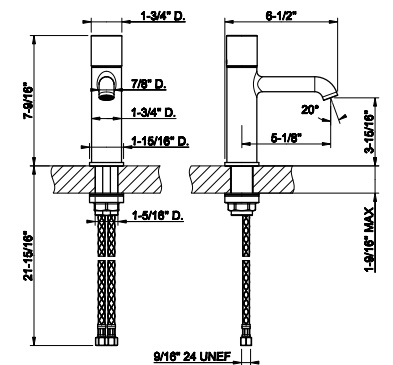

70302

Single lever washbasin mixer without pop-up assembly. TRAME

- Spout projection 5-1/8"
- Height 7-1/2"
- Drain not included – see DRAINS section
- Max flow rate 1.2 GPM
- Flexible hoses with 9/16" – 24 UNEF connections.

031 Chrome	835	726 Warm Bronze Br. PVD	1.319
149 Finox Brushed Nickel	1.128	710 Brass PVD	1.237
706 Black Metal PVD	1.237	727 Brass Brushed PVD	1.319
708 Copper Brushed PVD	1.319		
707 Black Metal Br. PVD	1.319		
735 Warm Bronze PVD	1.237