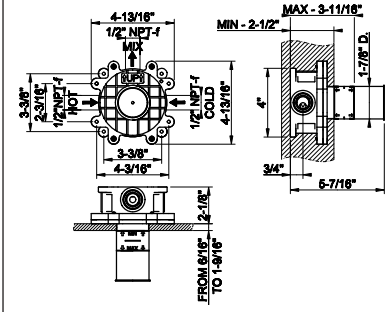

54055

Wall-mounted Basin/bath mixer rough valve. One exit

239	Steel Brushed	489

54055+66109