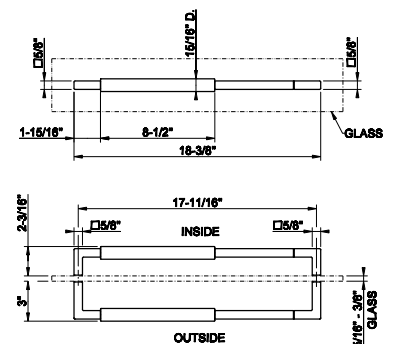

031 Chrome	1.131 726	Warm Bronze Br. PVD	1.787
149 Finox Brushed Nickel	1.528 710	Brass PVD	1.674
187 Aged Bronze	1.787 727	Brass Brushed PVD	1.787
713 Antique Brass	1.787 246	Gold PVD	1.900
030 Copper PVD	1.674 147	Chrome Brushed	1.528
706 Black Metal PVD	1.674 720	Nickel PVD	1.674
708 Copper Brushed PVD	1.787 716	Gold Brushed PVD	1.900
707 Black Metal Br. PVD	1.787 299	Matte Black	1.528
735 Warm Bronze PVD	1.674 845	Dark Bronze	1.787