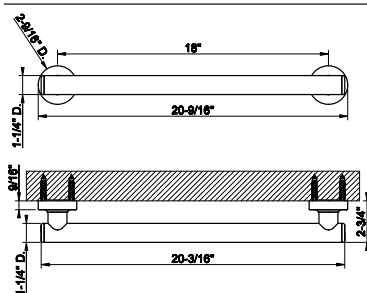

58424

Safety grip-handle for bathtub and shower enclosure
• 18" length

031 Chrome	1.680	735 Warm Bronze PVD	2.488
149 Finox Brushed Nickel	2.270	726 Warm Bronze Br. PVD	2.655
187 Aged Bronze	2.657	710 Brass PVD	2.488
713 Antique Brass	2.657	727 Brass Brushed PVD	2.657
030 Copper PVD	2.488	246 Gold PVD	2.820
706 Black Metal PVD	2.488	720 Nickel PVD	2.488
708 Copper Brushed PVD	2.657	299 Matte Black	2.270
707 Black Metal Br. PVD	2.657