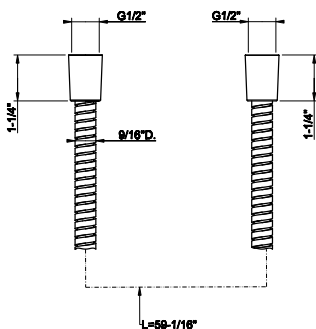

01637

59" flex hose

031 Chrome	116	726 Warm Bronze Br. PVD	186
149 Finox Brushed Nickel	150	710 Brass PVD	176
187 Aged Bronze	186	727 Brass Brushed PVD	186
713 Antique Brass	186	246 Gold PVD	197
030 Copper PVD	176	720 Nickel PVD	176
706 Black Metal PVD	176	279 Matte White	150
708 Copper Brushed PVD	186	299 Matte Black	150
707 Black Metal Br. PVD	186	845 Dark Bronze	186
735 Warm Bronze PVD	176