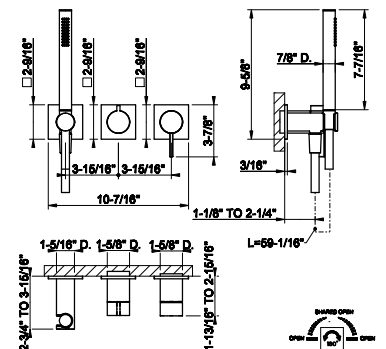

73641

Handshower and adjustable sliding rail set. DIAMANTATO

- Adjustable bar
- Adjustable hook
- 59-1/16" hose length
- Wall elbow
- Max flow rate 1.75 GPM

031 Chrome	1.639	735 Warm Bronze PVD	2.428
149 Finox Brushed Nickel	2.215	726 Warm Bronze Br. PVD	2.591
187 Aged Bronze	2.591	710 Brass PVD	2.428
713 Antique Brass	2.591	727 Brass Brushed PVD	2.591
030 Copper PVD	2.428	720 Nickel PVD	2.428
706 Black Metal PVD	2.428	299 Matte Black	2.215
708 Copper Brushed PVD	2.591	845 Dark Bronze	2.591
707 Black Metal Br. PVD	2.591		