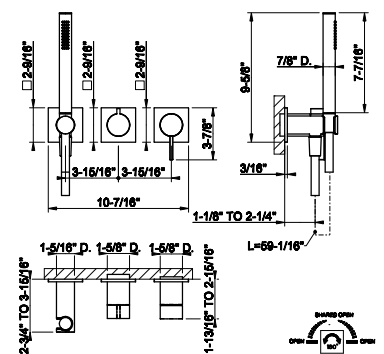

73541

Handshower and adjustable sliding rail set. RIGATO

- Adjustable bar
- Adjustable hook
- 59-1/16" hose length
- Wall elbow
- Max flow rate 1.75 GPM

031 Chrome	1.639	735 Warm Bronze PVD	2.428
149 Finox Brushed Nickel	2.215	726 Warm Bronze Br. PVD	2.591
187 Aged Bronze	2.591	710 Brass PVD	2.428
713 Antique Brass	2.591	727 Brass Brushed PVD	2.591
030 Copper PVD	2.428	720 Nickel PVD	2.428
706 Black Metal PVD	2.428	299 Matte Black	2.215
708 Copper Brushed PVD	2.591	845 Dark Bronze	2.591
707 Black Metal Br. PVD	2.591		