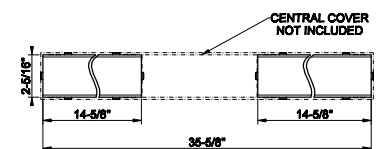

031 Chrome	1.298710	Brass PVD	1.922
239 Steel Brushed	1.298727	Brass Brushed PVD	1.922
030 Copper PVD	1.922246	Gold PVD	2.181
706 Black Metal PVD	1.922147	Chrome Brushed	1.753
708 Copper Brushed PVD	1.922720	Nickel PVD	1.922
707 Black Metal Br. PVD	1.922716	Gold Brushed PVD	2.181
735 Warm Bronze PVD	1.922299	Matte Black	1.753
726 Warm Bronze Br. PVD	1.922