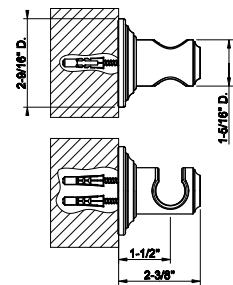

65157

Fixed handshower hook.

031 Chrome	409	707 Black Metal Br. PVD	645
149 Finox Brushed Nickel	552	735 Warm Bronze PVD	604
187 Aged Bronze	645	726 Warm Bronze Br. PVD	645
713 Antique Brass	645	710 Brass PVD	604
030 Copper PVD	604	727 Brass Brushed PVD	645
706 Black Metal PVD	604	720 Nickel PVD	604
708 Copper Brushed PVD	645	299 Matte Black	552