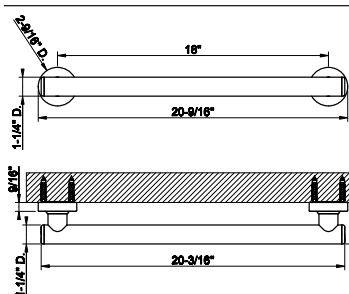

58424

Safety grip-handle for bathtub and shower enclosure
• 18" length

031 Chrome	1.680	735 Warm Bronze PVD	2.488
149 Finox Brushed Nickel	2.270	726 Warm Bronze Br. PVD	2.655
187 Aged Bronze	2.657	710 Brass PVD	2.488
713 Antique Brass	2.657	727 Brass Brushed PVD	2.657
030 Copper PVD	2.488	246 Gold PVD	2.820
706 Black Metal PVD	2.488	720 Nickel PVD	2.488
708 Copper Brushed PVD	2.657	299 Matte Black	2.270
707 Black Metal Br. PVD	2.657