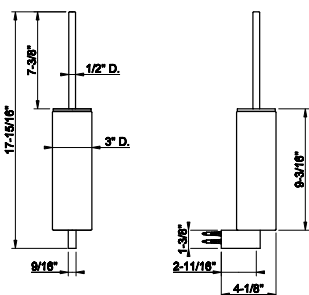

66419

Wall-mounted brush holder, white

031	Chrome	752	726	Warm Bronze Br. PVD	1.189
149	Finox Brushed Nickel	1.017	710	Brass PVD	1.115
187	Aged Bronze	1.189	727	Brass Brushed PVD	1.189
713	Antique Brass	1.189	246	Gold PVD	1.265
030	Copper PVD	1.115	720	Nickel PVD	1.115
706	Black Metal PVD	1.115	279	Matte White	1.017
708	Copper Brushed PVD	1.189	299	Matte Black	1.017
707	Black Metal Br. PVD	1.189	845	Dark Bronze	1.189
735	Warm Bronze PVD	1.115