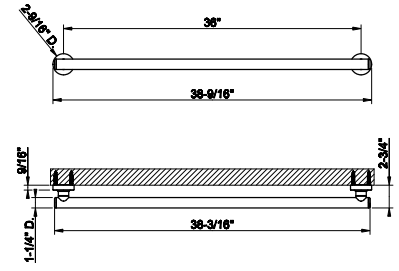

65522

Safety grip-handle for bathtub and shower enclosure
• 36" length

031	Chrome	2.020	707	Black Metal Br. PVD	3.193
149	Finox Brushed Nickel	2.728	735	Warm Bronze PVD	2.991
187	Aged Bronze	3.193	726	Warm Bronze Br. PVD	3.193
713	Antique Brass	3.193	710	Brass PVD	2.991
030	Copper PVD	2.991	727	Brass Brushed PVD	3.193
706	Black Metal PVD	2.991	720	Nickel PVD	2.991
708	Copper Brushed PVD	3.193	299	Matte Black	2.728