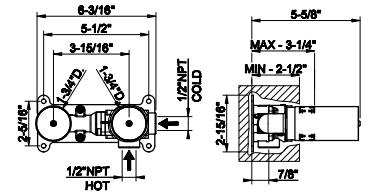

54197

Wall-mounted washbasin mixer rough valve
• Drain not included - See DRAINS section

239	Steel Brushed	703

70688

TRIM PARTS ONLY Wall-mounted washbasin mixer trim. DIAMANTATO

- Spout projection 6-47/64" to 7-15/16"
- Drain not included - See DRAINS section
- Requires in-wall rough valve 54197
- Max flow rate 1.2 GPM
- ADA compliant

031	Chrome	824	726	Warm Bronze Br. PVD	1.302
149	Finox Brushed Nickel	1.113	710	Brass PVD	1.219
706	Black Metal PVD	1.219	727	Brass Brushed PVD	1.302
708	Copper Brushed PVD	1.302	299	Matte Black	1.113
707	Black Metal Br. PVD	1.302	845	Dark Bronze	1.302
735	Warm Bronze PVD	1.219			

54197+70688