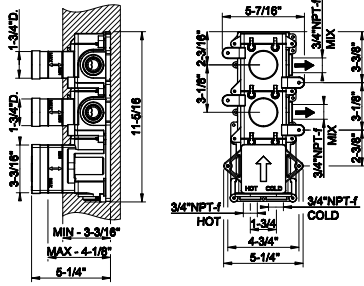

39693+54514

39693

In-wall thermostatic rough valve with 2 volume controls

- High capacity
- 3/4" connections
- Vertical/Horizontal application
- Anti-scalding

031 Chrome	1.654