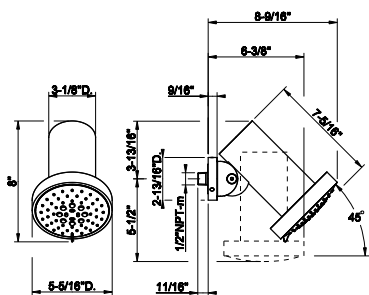

57255

Wall-mounted adjustable showerhead CESELLO.

- Rain, Spray, Massage function
- 1/2" connections
- Projection from the wall 7-1/16"
- Max flow rate 1.75 GPM

239 Steel Brushed	2.530
708 Copper Brushed PVD	3.744
707 Black Metal Br. PVD	3.744
726 Warm Bronze Br. PVD	3.744
727 Brass Brushed PVD	3.744
299 Matte Black	3.416