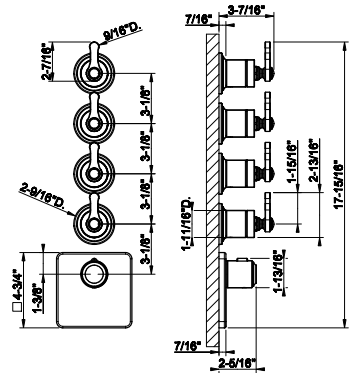

65210

TRIM PARTS ONLY External parts for thermostatic with 4 volume controls

- Separate backplate
- High capacity
- 3/4" connections
- Vertical/Horizontal application
- Anti-scalding
- Requires in-wall rough valve 39695

031	Chrome	3.712	707	Black Metal Br. PVD	5.865
149	Finox Brushed Nickel	5.012	735	Warm Bronze PVD	5.494
187	Aged Bronze	5.865	726	Warm Bronze Br. PVD	5.865
713	Antique Brass	5.865	710	Brass PVD	5.494
030	Copper PVD	5.494	727	Brass Brushed PVD	5.865
706	Black Metal PVD	5.494	720	Nickel PVD	5.494
708	Copper Brushed PVD	5.865	299	Matte Black	5.012