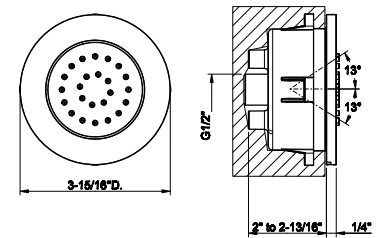

32985+32982