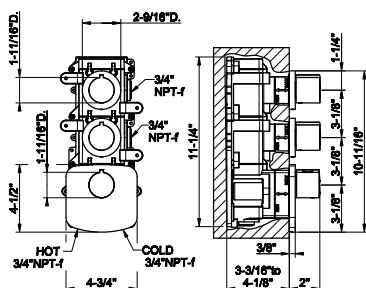

39644

TRIM PARTS ONLY External parts for thermostatic with 2 volume controls

- Separate backplate
- High Capacity
- 3/4" connections
- Vertical/horizontal application
- Anti-scalding
- Requires in-wall rough valve 39693

031 Chrome	1.868	710 Brass PVD	3.404
149 Finox Brushed Nickel	3.105	727 Brass Brushed PVD	3.633
187 Aged Bronze	3.633	123 Copper GHRC	2.759
713 Antique Brass	3.633	124 Black Metal GHRC	2.759
030 Copper PVD	3.404	125 Copper Brushed GHRC	2.990
706 Black Metal PVD	3.404	126 Black Metal Br. GHRC	2.990
708 Copper Brushed PVD	3.633	720 Nickel PVD	3.404
707 Black Metal Br. PVD	3.633	279 Matte White	3.105
735 Warm Bronze PVD	3.404	299 Matte Black	3.105
726 Warm Bronze Br. PVD	3.633