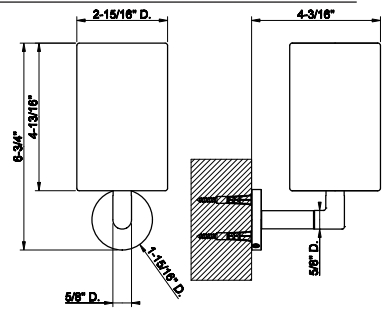

63708

Wall-mounted holder, black

031 Chrome	526	707 Black Metal Br. PVD	831
149 Finox Brushed Nickel	712	735 Warm Bronze PVD	779
187 Aged Bronze	831	726 Warm Bronze Br. PVD	831
713 Antique Brass	831	710 Brass PVD	779
030 Copper PVD	779	727 Brass Brushed PVD	831
706 Black Metal PVD	779	720 Nickel PVD	779
708 Copper Brushed PVD	831	299 Matte Black	712