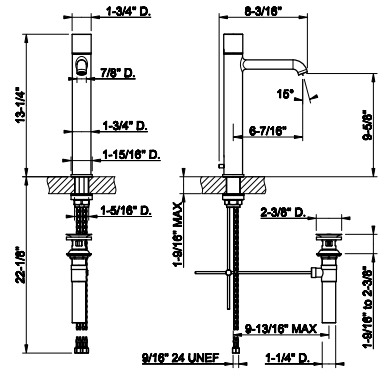

70103

Tall single lever washbasin mixer with pop-up assembly. INTRECCIO

- Spout projection 6-7/16"
- Height 13-1/4"
- 1-1/4" D. pop-up drain and flexible hoses with 9/16" – 24UNEF connections
- Max flow rate 1.2 GPM

031 Chrome	1.148	726 Warm Bronze Br. PVD	1.815
149 Finox Brushed Nickel	1.550	710 Brass PVD	1.700
706 Black Metal PVD	1.700	727 Brass Brushed PVD	1.815
708 Copper Brushed PVD	1.815	299 Matte Black	1.550
707 Black Metal Br. PVD	1.815	845 Dark Bronze	1.815
735 Warm Bronze PVD	1.700