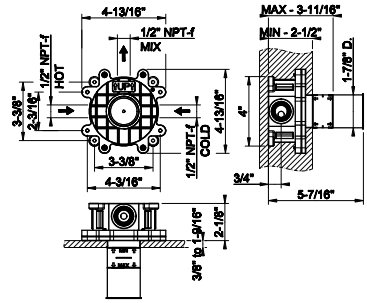

63412+72109