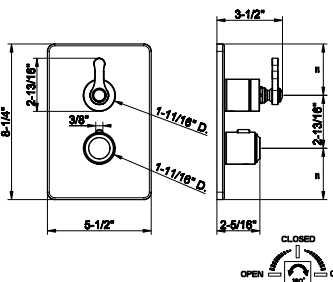

65135

TRIM PARTS ONLY External parts for 2-way thermostatic diverter and volume control

- Single backplate
- 1/2" connections
- Vertical application
- Anti-scalding
- Requires in-wall rough valve 09279