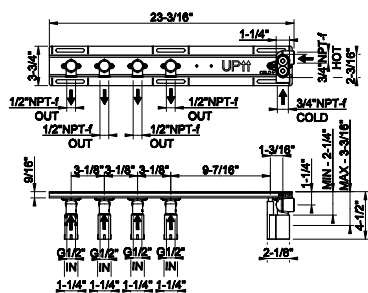

63025+63026

63025

In-wall thermostatic rough valve for shelf mixer for four simultaneous functions.

- High capacity
- 1/2" connections Outlet
- 3/4" connections Inlet
- Anti-scalding

031 Chrome	989

63026

TRIM PARTS ONLY External parts for thermostatic shelf mixer for four simultaneous functions, with push-button on/off controls. Shelf made of black frosted safety glass.

- Single backplate
- High capacity
- 1/2" connections Outlet
- 3/4" connections Inlet
- Anti-scalding
- Requires in-wall rough valve 63025