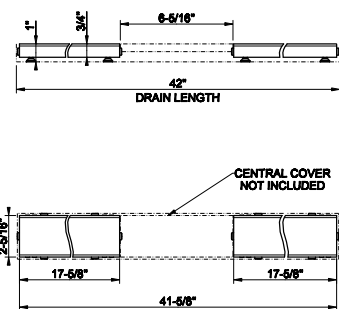

67060

TRIM PARTS ONLY 42" linear drain insert to be combined with cover art. 67066, 67566, or 67666 purchased separately

- Compatible with INFINITY DRAIN FCB 65, FF 65, FCS 65 series linear drain channel (to be purchased separately)
- FCB 6542 SS: For use with Traditional Waterproofing: PVC, Vinyl, Lead, Hot Mop, Copper or Fiberglass
- FC 6542 SS: For use with Liquid/Fabric Waterproofing
- FCS 6542: For use with Schluter®-Kerdi Waterproofing
- 42"L x 2-5/16"W x 1"H