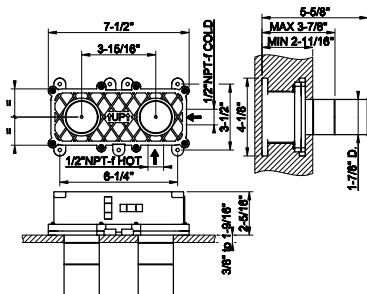

63397+65088

63397

Wall-mounted washbasin mixer rough valve

- Drain not included - See DRAINS section