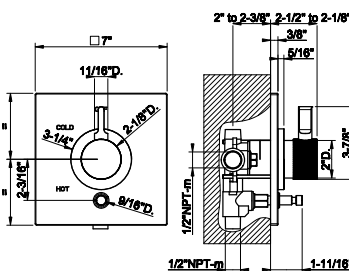

09274+58174

09274

In-wall pressure balance rough valve with 2-way diverter

- 1/2" connections
- Non-Shared Function