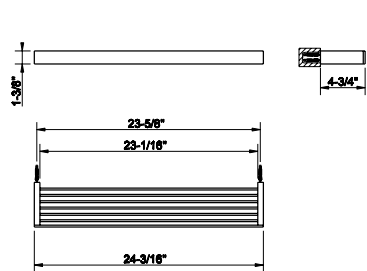

20949
24" shelf

031 Chrome	909	720 Nickel PVD	1.346
149 Finox Brushed Nickel	1.227	099 Black XL	1.227
030 Copper PVD	1.346		
706 Black Metal PVD	1.346		
708 Copper Brushed PVD	1.435		
707 Black Metal Br. PVD	1.435		

20988
adjustable magnifying (2x) mirror

031 Chrome	832	707 Black Metal Br. PVD	1.315
149 Finox Brushed Nickel	1.124	735 Warm Bronze PVD	1.232
187 Aged Bronze	1.315	726 Warm Bronze Br. PVD	1.315
713 Antique Brass	1.315	710 Brass PVD	1.232
030 Copper PVD	1.232	727 Brass Brushed PVD	1.315
706 Black Metal PVD	1.232	720 Nickel PVD	1.232
708 Copper Brushed PVD	1.315	099 Black XL	1.124

20893
Safety grip-handle for bathtub and shower enclosure
• 18" length

031 Chrome	806	720 Nickel PVD	1.192
149 Finox Brushed Nickel	1.088	099 Black XL	1.088
030 Copper PVD	1.192		
706 Black Metal PVD	1.192		
708 Copper Brushed PVD	1.273		
707 Black Metal Br. PVD	1.273