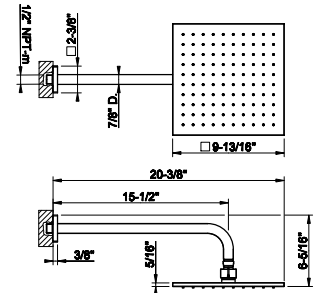

59158

Wall-mounted adjustable shower head with arm.

- 1/2" connections.
- Projection from wall to center 15-1/2"
- Total projection 20-3/8"
- Max flow rate 1.75 GPM

031 Chrome	1.107	726 Warm Bronze Br. PVD	1.748
149 Finox Brushed Nickel	1.494	710 Brass PVD	1.638
030 Copper PVD	1.638	727 Brass Brushed PVD	1.748
706 Black Metal PVD	1.638	720 Nickel PVD	1.638
708 Copper Brushed PVD	1.748	279 Matte White	1.494
707 Black Metal Br. PVD	1.748	299 Matte Black	1.494
735 Warm Bronze PVD	1.638