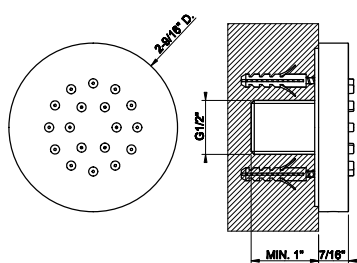

32971

Round body spray

- 1/2" connections
- Max flow rate 1 GPM at 60 PSI

031 Chrome	480	726 Warm Bronze Br. PVD	759
149 Finox Brushed Nickel	648	710 Brass PVD	730
187 Aged Bronze	759	727 Brass Brushed PVD	759
713 Antique Brass	759	246 Gold PVD	807
030 Copper PVD	711	147 Chrome Brushed	666
706 Black Metal PVD	711	720 Nickel PVD	711
708 Copper Brushed PVD	759	279 Matte White	648
707 Black Metal Br. PVD	759	299 Matte Black	648
735 Warm Bronze PVD	730