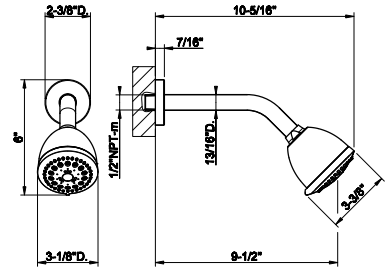

38765

1. Wall-mounted adjustable multi-function shower head with arm
2. 1/2" connections
   - Projection from wall to center 9-1/2"
   - Total projection 10-5/16"
   - Max flow rate 1.75 GPM

031	Chrome	645
149	Finox Brushed Nickel	871
299	Matte Black	871