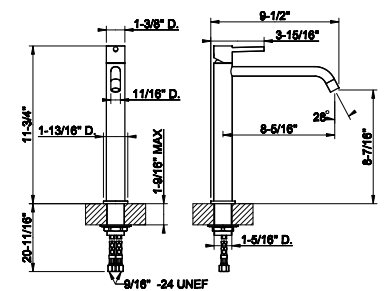

18611

Widespread washbasin mixer with pop-up assembly

- Spout projection 5"
- Height 3-1/2"
- 1-1/4" D. pop-up drain and flexible hoses with 9/16" – 24UNEF connections
- Max flow rate 1.2 GPM
- ADA compliant

031	Chrome	1.451
149	Finox Brushed Nickel	1.959
299	Matte Black	1.959