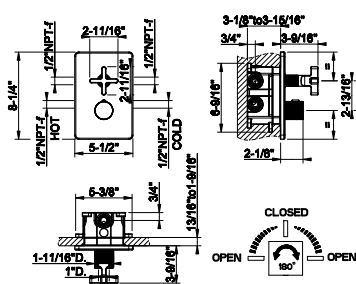

58234

TRIM PARTS ONLY External parts for 2-way thermostatic diverter and volume control

- Single backplate
- 1/2" connections
- Vertical application
- Anti-scalding
- Requires in-wall rough valve 09279