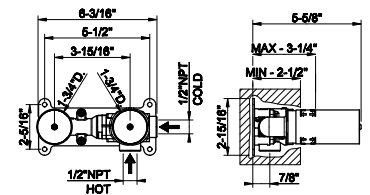

54197+54486