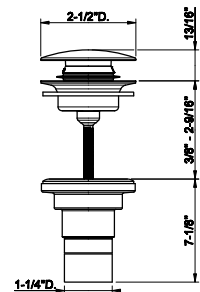

54597

1 1/4" push drain with or without overflow feature - Recommended for Gessi 316 Collection

239 Steel Brushed	184
708 Copper Brushed PVD	272
707 Black Metal Br. PVD	272
726 Warm Bronze Br. PVD	272
727 Brass Brushed PVD	272
299 Matte Black	249