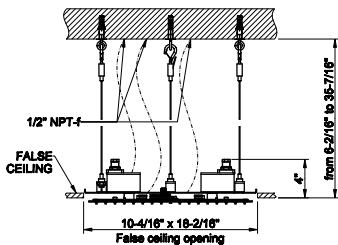

57811+57010

57811

Multifunction system for ceiling installation

- 12"x19-7/8"
- RAINFALL/WATERFALL/MIST functions
- 1/2" connections
- Max Flow rate 1.75 GPM with R5404 reducer for single exit (to be purchased separately)
- To be complemented by cover 57010

238 Mirror Steel 4.387

57010

Cover for 12" x 19-7/8" multifunction system

238 Mirror Steel	1.416	735 Warm Bronze PVD	3.216
239 Steel Brushed	1.416	726 Warm Bronze Br. PVD	3.434
187 Aged Bronze	3.434	710 Brass PVD	3.216
713 Antique Brass	3.434	727 Brass Brushed PVD	3.434
030 Copper PVD	3.216	246 Gold PVD	3.651
706 Black Metal PVD	3.216	720 Nickel PVD	3.216
708 Copper Brushed PVD	3.434	299 Matte Black	1.911
707 Black Metal Br. PVD	3.434