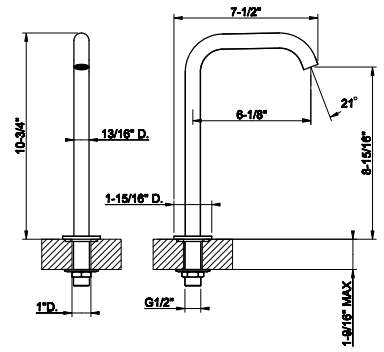

54093

High basin spout

239	Steel Brushed	594
708	Copper Brushed PVD	880
707	Black Metal Br. PVD	880
726	Warm Bronze Br. PVD	880
727	Brass Brushed PVD	880
299	Matte Black	802