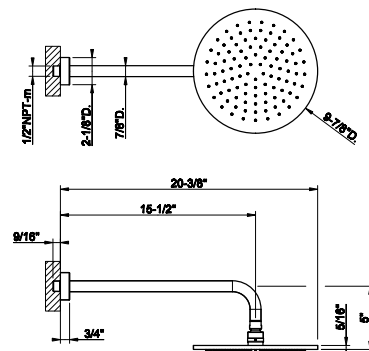

031 Chrome	1.015	726 Warm Bronze Br. PVD	1.604
149 Finox Brushed Nickel	1.372	727 Brass Brushed PVD	1.604
706 Black Metal PVD	1.504	720 Nickel PVD	1.504
708 Copper Brushed PVD	1.604	299 Matte Black	1.372
707 Black Metal Br. PVD	1.604	845 Dark Bronze	1.604
735 Warm Bronze PVD	1.504		

63352

Ceiling-mounted adjustable shower head with arm.

- 1/2" connections.
- Projection from ceiling 10-1/4"
- Max flow rate 1.75 GPM