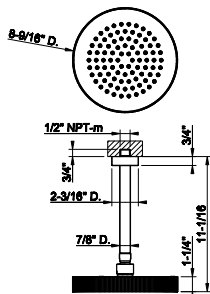

031 Chrome	2.054	707 Black Metal Br. PVD	3.245
149 Finox Brushed Nickel	2.772	735 Warm Bronze PVD	3.039
187 Aged Bronze	3.245	726 Warm Bronze Br. PVD	3.245
713 Antique Brass	3.245	710 Brass PVD	3.039
030 Copper PVD	3.039	727 Brass Brushed PVD	3.245
706 Black Metal PVD	3.039	720 Nickel PVD	3.039
708 Copper Brushed PVD	3.245	299 Matte Black	2.772