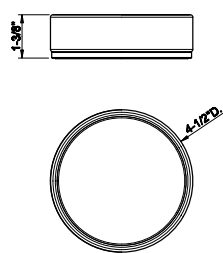

58525
Standing soap holder, white

031 Chrome	340	735 Warm Bronze PVD	504
149 Finox Brushed Nickel	459	726 Warm Bronze Br. PVD	537
187 Aged Bronze	537	710 Brass PVD	504
713 Antique Brass	537	727 Brass Brushed PVD	537
030 Copper PVD	504	246 Gold PVD	572
706 Black Metal PVD	504	720 Nickel PVD	504
708 Copper Brushed PVD	537	299 Matte Black	459
707 Black Metal Br. PVD	537	845 Dark Bronze	537