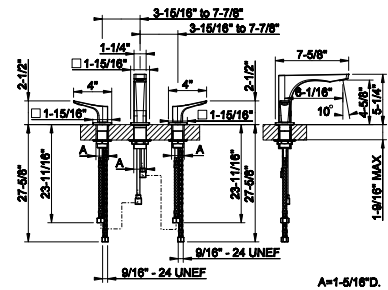

59011

Widespread washbasin mixer with pop-up assembly

- Spout projection 6-1/16"
- Height 5-1/4"
- 1-1/4" D. pop-up drain and flexible hoses with 9/16" - 24 UNEF connections.
- Max flow rate 1.2 GPM
- ADA compliant

031	Chrome	1.236	726	Warm Bronze Br. PVD	1.953
149	Finox Brushed Nickel	1.670	710	Brass PVD	1.830
030	Copper PVD	1.830	727	Brass Brushed PVD	1.953
706	Black Metal PVD	1.830	720	Nickel PVD	1.830
708	Copper Brushed PVD	1.953	279	Matte White	1.670
707	Black Metal Br. PVD	1.953	299	Matte Black	1.670
735	Warm Bronze PVD	1.830			

59012

Widespread washbasin mixer without pop-up assembly

- Spout projection 6-1/16"
- Height 5-1/4"
- Drain not included - See DRAINS section
- Max flow rate 1.2 GPM
- ADA compliant

031	Chrome	1.137	726	Warm Bronze Br. PVD	1.795
149	Finox Brushed Nickel	1.535	710	Brass PVD	1.683
030	Copper PVD	1.683	727	Brass Brushed PVD	1.795
706	Black Metal PVD	1.683	720	Nickel PVD	1.683
708	Copper Brushed PVD	1.795	279	Matte White	1.535
707	Black Metal Br. PVD	1.795	299	Matte Black	1.535
735	Warm Bronze PVD	1.683			

44697

Wall-mounted washbasin mixer control rough valve

- 1/2" connections

031	Chrome	475

44697+59089

59089

External parts wall-mounted mixer, medium spout, without waste

031	Chrome	955	726	Warm Bronze Br. PVD	1.509
149	Finox Brushed Nickel	1.290	710	Brass PVD	1.414
030	Copper PVD	1.414	727	Brass Brushed PVD	1.509
706	Black Metal PVD	1.414	720	Nickel PVD	1.414
708	Copper Brushed PVD	1.509	279	Matte White	1.290
707	Black Metal Br. PVD	1.509	299	Matte Black	1.290
735	Warm Bronze PVD	1.414