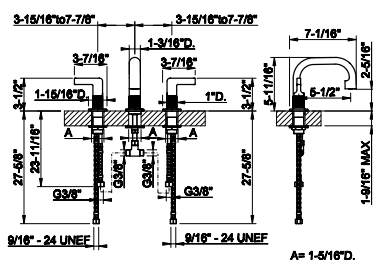

58012

Widespread washbasin mixer without pop-up assembly

- Spout projection 5-1/2"
- Height 5-11/16"
- Drain not included - See DRAINS section
- Max flow rate 1.2 GPM
- ADA compliant