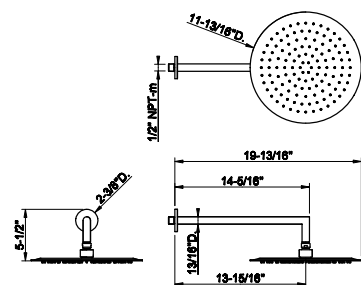

59148

Wall-mounted adjustable shower head with arm.

- 1/2" connections.
- Projection from wall to center 15-1/2"
- Total projection 20-3/8"
- Max flow rate 1.75 GPM

031 Chrome	1.022	726 Warm Bronze Br. PVD	1.613
149 Finox Brushed Nickel	1.378	710 Brass PVD	1.511
030 Copper PVD	1.511	727 Brass Brushed PVD	1.613
706 Black Metal PVD	1.511	720 Nickel PVD	1.511
708 Copper Brushed PVD	1.613	279 Matte White	1.378
707 Black Metal Br. PVD	1.613	299 Matte Black	1.378
735 Warm Bronze PVD	1.511		

39349

Wall-mounted adjustable shower head with arm.

- 1/2" connections
- Projection from wall to center 13-15/16"
- Total projection 19-13/16"
- Diameter 11-13/16"
- Max flow rate 1.75 GPM

238 Mirror Steel	1.578
239 Steel Brushed	1.578