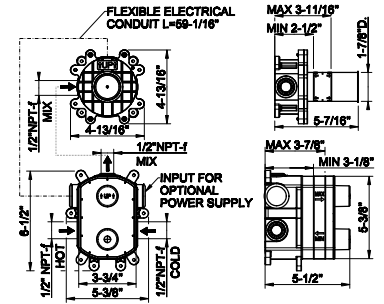

44665+54414