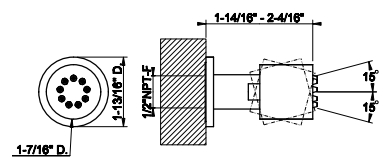

13375

Pivatable body spray

- 1/2" connections
- Max flow rate 0.9 GPM at 60 PSI

031 Chrome	352	726 Warm Bronze Br. PVD	555
149 Finox Brushed Nickel	475	710 Brass PVD	520
187 Aged Bronze	555	727 Brass Brushed PVD	555
713 Antique Brass	555	246 Gold PVD	591
030 Copper PVD	520	147 Chrome Brushed	475
706 Black Metal PVD	520	720 Nickel PVD	520
708 Copper Brushed PVD	555	279 Matte White	475
707 Black Metal Br. PVD	555	299 Matte Black	475
735 Warm Bronze PVD	520