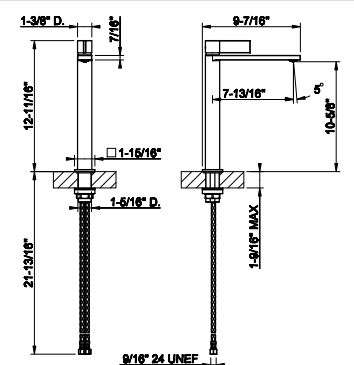

73604

Tall single lever washbasin without Stop&Go assembly. DIAMANTATO

- Spout projection 7-13/16"
- Height 12-11/16"
- Drain not included - See DRAINS section
- Max flow rate 1.2 GPM

031	Chrome	1.180	735	Warm Bronze PVD	1.750
149	Finox Brushed Nickel	1.593	726	Warm Bronze Br. PVD	1.865
187	Aged Bronze	1.865	710	Brass PVD	1.750
713	Antique Brass	1.865	727	Brass Brushed PVD	1.865
030	Copper PVD	1.750	720	Nickel PVD	1.750
706	Black Metal PVD	1.750	299	Matte Black	1.593
708	Copper Brushed PVD	1.865	845	Dark Bronze	1.865
707	Black Metal Br. PVD	1.865