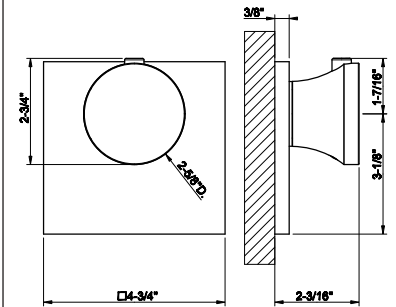

- High Capacity
- 3/4" connections
- Vertical/horizontal application
- Anti-scalding
- Requires in-wall rough valve 39681

031	Chrome	998	727	Brass Brushed PVD	1.577
149	Finox Brushed Nickel	1.348	720	Nickel PVD	1.478
706	Black Metal PVD	1.478	299	Matte Black	1.348
708	Copper Brushed PVD	1.577	845	Dark Bronze	1.577
707	Black Metal Br. PVD	1.577			
726	Warm Bronze Br. PVD	1.577			