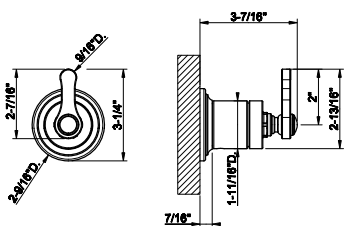

65247

TRIM PARTS ONLY External parts for individual thermostatic volume control

- High capacity
- 3/4" connections
- Vertical/Horizontal application
- Anti-scalding
- Requires in-wall rough valve 39683
- ADA compliant