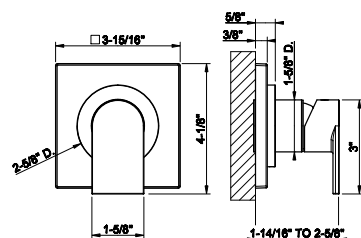

38722

External parts mixer one-way diverter