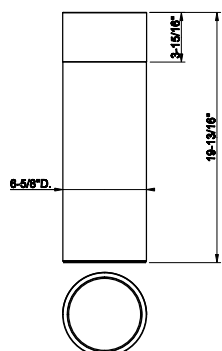

707 Black Metal Br. PVD	6.999
726 Warm Bronze Br. PVD	6.999

68225
Vase MECCANICA 6-5/8" diameter, 19-13/16"H

707 Black Metal Br. PVD	7.595
726 Warm Bronze Br. PVD	7.595

68415

Vase CESELLO 4" diameter, 11-15/16"H