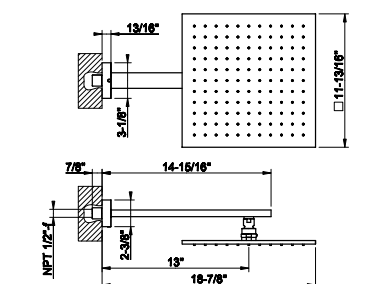

15185

Wall-mounted adjustable and antilimestone showerhead 11-13/16" X 11-13/16"

- 1/2" connections
- Projection from wall 18-7/8"
- Max flow rate 1.75 GPM

031 Chrome	2.771	735 Warm Bronze PVD	4.102
149 Finox Brushed Nickel	3.740	726 Warm Bronze Br. PVD	4.377
187 Aged Bronze	4.377	710 Brass PVD	4.102
713 Antique Brass	4.377	727 Brass Brushed PVD	4.377
030 Copper PVD	4.102	720 Nickel PVD	4.102
706 Black Metal PVD	4.102	299 Matte Black	3.740
708 Copper Brushed PVD	4.377	845 Dark Bronze	4.377
707 Black Metal Br. PVD	4.377