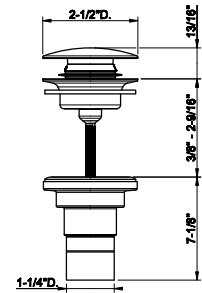

54597

1 1/4" push drain with or without overflow feature - Recommended for Gessi 316 Collection

239 Steel Brushed	184
708 Copper Brushed PVD	272
707 Black Metal Br. PVD	272
726 Warm Bronze Br. PVD	272
727 Brass Brushed PVD	272
299 Matte Black	249