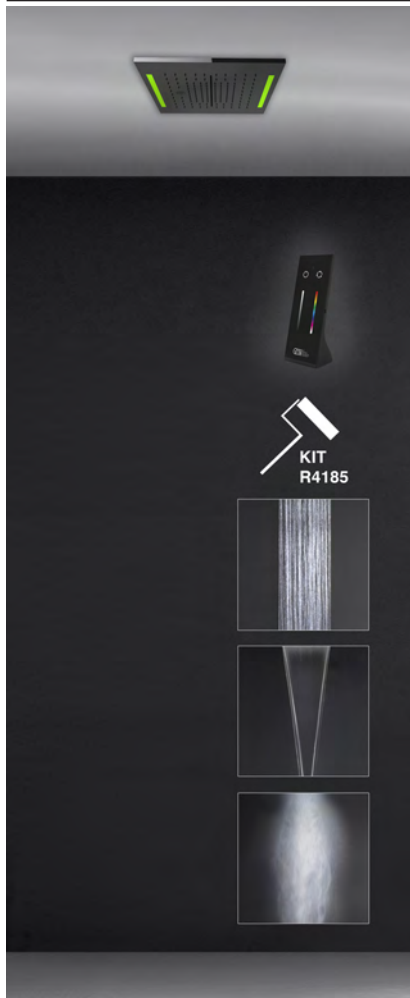

57827+57876

57827

Multifunction system for ceiling installation

- 13-3/4"
- RAINFALL/WATERFALL/MIST functions and chromotherapy effect
- 1/2" connections
- Max Flow rate 1.75 GPM with RIR5404 reducer for single exit (to be purchased separately)
- Electronic parts included with remote watertight control and hook
- 12V power supply RIR5402 required, not included to be purchased separately
- To be complemented by cover 57876

238 Mirror Steel 4.833

57876

Cover with lighting system for 13-3/4" multifunction system.

238 Mirror Steel	2.477	735 Warm Bronze PVD	3.667
239 Steel Brushed	2.477	726 Warm Bronze Br. PVD	3.914
187 Aged Bronze	3.914	710 Brass PVD	3.667
713 Antique Brass	3.914	727 Brass Brushed PVD	3.914
030 Copper PVD	3.667	246 Gold PVD	4.163
706 Black Metal PVD	3.667	720 Nickel PVD	3.667
708 Copper Brushed PVD	3.914	299 Matte Black	3.345
707 Black Metal Br. PVD	3.914		

57831+57882

57831

Multifunction system for ceiling installation

- 12" x 19-7/8"
- RAINFALL/WATERFALL/MIST functions and chromotherapy effect
- 1/2" connections
- Max Flow rate 1.75 GPM with RIR5404 reducer for single exit (to be purchased separately)
- Electronic parts included with remote watertight control and hook
- 12V power supply RIR5402 required, not included to be purchased separately
- To be complemented by cover 57882

238 Mirror Steel 6.094

57882

Cover with lighting system for 12" x 19-7/8" multifunction system.

238 Mirror Steel	2.638	735 Warm Bronze PVD	3.906
239 Steel Brushed	2.638	726 Warm Bronze Br. PVD	4.169
187 Aged Bronze	4.169	710 Brass PVD	3.906
713 Antique Brass	4.169	727 Brass Brushed PVD	4.169
030 Copper PVD	3.906	246 Gold PVD	4.433
706 Black Metal PVD	3.906	720 Nickel PVD	3.906
708 Copper Brushed PVD	4.169	299 Matte Black	3.563
707 Black Metal Br. PVD	4.169