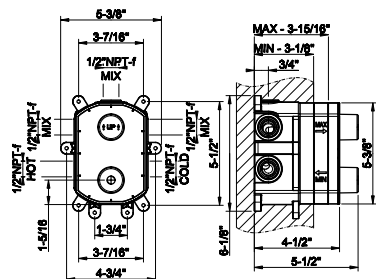

09279+65133

09279

In-wall thermostatic rough valve for 1/2/3-way diverter function

- 1/2" connections
- Vertical application
- Anti-scalding
- Non-Shared function

031 Chrome	762