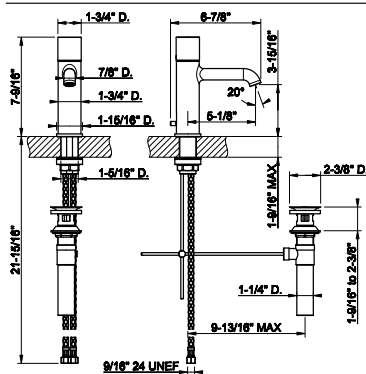

70101

Single lever washbasin mixer with pop-up assembly. INTRECCIO

- Spout projection 5-1/8"
- Height 7-1/2"
- 1-1/4" D. pop-up drain and flexible hoses with 9/16" – 24 UNEF connections.
- Max flow rate 1.2 GPM

031 Chrome	911	726 Warm Bronze Br. PVD	1.441
149 Finox Brushed Nickel	1.230	710 Brass PVD	1.350
706 Black Metal PVD	1.350	727 Brass Brushed PVD	1.441
708 Copper Brushed PVD	1.441	299 Matte Black	1.230
707 Black Metal Br. PVD	1.441	845 Dark Bronze	1.441
735 Warm Bronze PVD	1.350