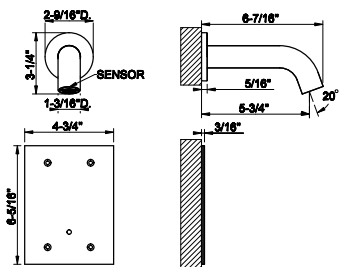

54214

TRIM PARTS ONLY Wall-mounted electronic mixer. MECCANICA.
• Spout projection 5-3/4"
• 1/2" connections
• Max flow rate 1.2 GPM - 0.2 GPC
• Drain not included - See DRAINS section
• Requires in-wall rough valve 44665
• 10 sec flow cycle
• Sensor imbedded in the spout
• ADA compliant

239 Steel Brushed	2.831
708 Copper Brushed PVD	4.190
707 Black Metal Br. PVD	4.190
726 Warm Bronze Br. PVD	4.190
727 Brass Brushed PVD	4.190
299 Matte Black	3.823