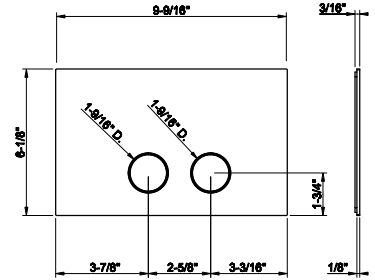

GISSI®

HABITO

HABITO

TOTAL LOOK

54611

Flush Actuator Plate

- Stainless steel
- Compatible with GEBERIT models: 111.597.001, 111.902.005, 111.798.00.1, 111.335.00.5
- Without visible fixing system

031 Chrome	1.067	708 Copper Brushed PVD	1.576
281 Matte Coral	1.437	707 Black Metal Br. PVD	1.576
273 Matte Greige	1.437	735 Warm Bronze PVD	1.576
275 Matte Cipria	1.437	726 Warm Bronze Br. PVD	1.576
276 Matte Agave	1.437	710 Brass PVD	1.576
280 Matte Odra	1.437	727 Brass Brushed PVD	1.576
239 Steel Brushed	1.067	246 Gold PVD	1.789
187 Aged Bronze	1.576	720 Nickel PVD	1.576
713 Antique Brass	1.576	279 Matte White	1.437
030 Copper PVD	1.576	299 Matte Black	1.437
706 Black Metal PVD	1.576	845 Dark Bronze	1.576