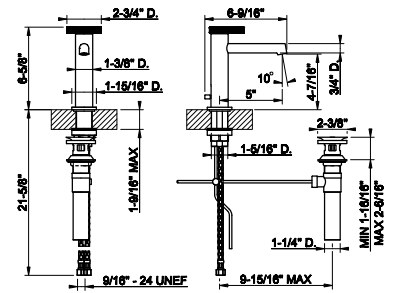

63301

Single lever washbasin mixer with pop-up assembly

- Spout projection 5"
- Height 6-5/8"
- 1-1/4" D. pop-up drain and flexible hoses with 9/16" - 24 UNEF connections.
- Max flow rate 1.2 GPM
- ADA compliant

031 Chrome	825	707 Black Metal Br. PVD	1.302
149 Finox Brushed Nickel	1.111	735 Warm Bronze PVD	1.219
187 Aged Bronze	1.302	726 Warm Bronze Br. PVD	1.302
713 Antique Brass	1.302	710 Brass PVD	1.219
030 Copper PVD	1.219	727 Brass Brushed PVD	1.302
706 Black Metal PVD	1.219	720 Nickel PVD	1.219
708 Copper Brushed PVD	1.302	299 Matte Black	1.111

63302

Single lever washbasin mixer without pop-up assembly

- Spout projection 5"
- Height 6-5/8"
- Drain not included - See DRAINS section
- Max flow rate 1.2 GPM
- ADA compliant