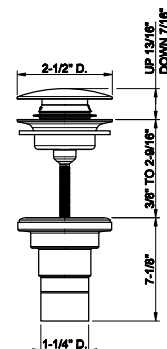

54623

Flush Actuator Plate ANELLO

- •Compatible with GEBERIT models: 111.597.001, 111.902.005, 111.798.00.1, 111.335.00.5
- •Without visible fixingsystem
- •ADA COMPLIANT

031 Chrome	1.117	707 Black Metal Br. PVD	1.763
149 Finox Brushed Nickel	1.506	735 Warm Bronze PVD	1.654
187 Aged Bronze	1.763	726 Warm Bronze Br. PVD	1.763
713 Antique Brass	1.763	710 Brass PVD	1.654
030 Copper PVD	1.654	727 Brass Brushed PVD	1.763
706 Black Metal PVD	1.654	720 Nickel PVD	1.654
708 Copper Brushed PVD	1.763	299 Matte Black	1.582

54681

Flush Actuator Plate DIAMANTATO

- •Stainless steel
- •Compatible with GEBERIT models: 111.597.001, 111.902.005, 111.798.00.1, 111.335.00.5
- •Without visible fixing system

031 Chrome	2.247	707 Black Metal Br. PVD	3.549
149 Finox Brushed Nickel	3.034	735 Warm Bronze PVD	3.325
187 Aged Bronze	3.549	726 Warm Bronze Br. PVD	3.549
713 Antique Brass	3.549	710 Brass PVD	3.325
030 Copper PVD	3.325	727 Brass Brushed PVD	3.549
706 Black Metal PVD	3.325	720 Nickel PVD	3.325
708 Copper Brushed PVD	3.549	299 Matte Black	3.034

54601

Counter washbasin In stainless steel, without overflow waste. Without basin waste. It can be combined with waste 54597.

239 Steel Brushed	2.129
708 Copper Brushed PVD	6.074
707 Black Metal Br. PVD	6.074
726 Warm Bronze Br. PVD	6.074
727 Brass Brushed PVD	6.074
299 Matte Black	3.853

54597

1 1/4" push drain with or without overflow feature - Recommended for Gessi 316 Collection

239 Steel Brushed	184
708 Copper Brushed PVD	272
707 Black Metal Br. PVD	272
726 Warm Bronze Br. PVD	272
727 Brass Brushed PVD	272
299 Matte Black	249

01427

1 1/4" push drain with or without overflow feature