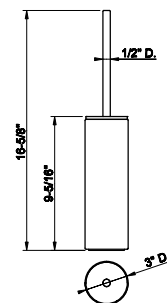

63743

Standing brush holder, white

031 Chrome	517	707 Black Metal Br. PVD	816
149 Finox Brushed Nickel	697	735 Warm Bronze PVD	767
187 Aged Bronze	816	726 Warm Bronze Br. PVD	816
713 Antique Brass	816	710 Brass PVD	767
030 Copper PVD	767	727 Brass Brushed PVD	816
706 Black Metal PVD	767	720 Nickel PVD	767
708 Copper Brushed PVD	816	299 Matte Black	697