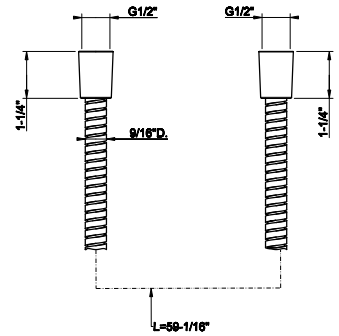

SP02148

Metal flexible hose, 59" length, 1/2" connector.

031 Chrome	166	735 Warm Bronze PVD	264
149 Finox Brushed Nickel	225	726 Warm Bronze Br. PVD	278
187 Aged Bronze	278	710 Brass PVD	264
713 Antique Brass	278	727 Brass Brushed PVD	278
030 Copper PVD	264	246 Gold PVD	296
706 Black Metal PVD	264	720 Nickel PVD	264
708 Copper Brushed PVD	278	299 Matte Black	225
707 Black Metal Br. PVD	278	845 Dark Bronze	269