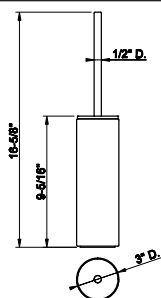

63744
Standing brush holder, black

031 Chrome	517	707 Black Metal Br. PVD	816
149 Finox Brushed Nickel	697	735 Warm Bronze PVD	767
187 Aged Bronze	816	726 Warm Bronze Br. PVD	816
713 Antique Brass	816	710 Brass PVD	767
030 Copper PVD	767	727 Brass Brushed PVD	816
706 Black Metal PVD	767	720 Nickel PVD	767
708 Copper Brushed PVD	816	299 Matte Black	697