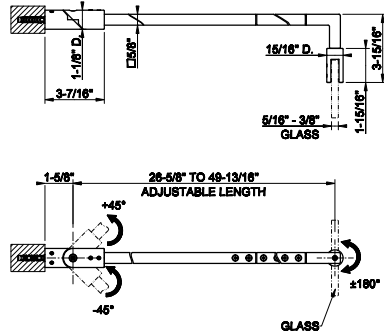

031 Chrome	496	726 Warm Bronze Br. PVD	784
149 Finox Brushed Nickel	670	710 Brass PVD	734
187 Aged Bronze	784	727 Brass Brushed PVD	784
713 Antique Brass	784	246 Gold PVD	833
030 Copper PVD	734	147 Chrome Brushed	670
706 Black Metal PVD	734	720 Nickel PVD	734
708 Copper Brushed PVD	784	716 Gold Brushed PVD	833
707 Black Metal Br. PVD	784	299 Matte Black	670
735 Warm Bronze PVD	734	845 Dark Bronze	784

67673

Stabilization arm for frameless shower enclosure. Customizable length. DIAMANTATO

- For 5/16" to 3/8" (8-10mm) glass
- 26-5/8"- 49-13/16" L x 3-15/16"H
- Adjustable wall bracket 45° left/right of center
- Adjustable glass clamp 360°