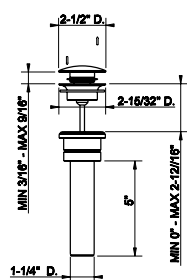

29048

1 1/4" push drain with or without overflow feature

031 Chrome	231	708 Copper Brushed PVD	432
278 Glossy Coral	432	707 Black Metal Br. PVD	432
273 Matte Greige	313	735 Warm Bronze PVD	366
275 Matte Cipria	313	726 Warm Bronze Br. PVD	410
276 Matte Agave	313	710 Brass PVD	366
277 Glossy Odra	432	727 Brass Brushed PVD	432
149 Finox Brushed Nickel	347	246 Gold PVD	504
187 Aged Bronze	432	147 Chrome Brushed	329
713 Antique Brass	432	720 Nickel PVD	406
030 Copper PVD	406	299 Matte Black	313
706 Black Metal PVD	406	845 Dark Bronze	432

54597

1 1/4" push drain with or without overflow feature - Recommended for Gessi 316 Collection

239 Steel Brushed	184
708 Copper Brushed PVD	272
707 Black Metal Br. PVD	272
726 Warm Bronze Br. PVD	272
727 Brass Brushed PVD	272
299 Matte Black	249

01313

Grille free-flow waste to be completed with tailpiece RI29037

031 Chrome	251

01781

Pop up drain assembly less pop up rod and knob

031 Chrome	88	735 Warm Bronze PVD	139
149 Finox Brushed Nickel	119	726 Warm Bronze Br. PVD	147
187 Aged Bronze	147	710 Brass PVD	139
713 Antique Brass	147	727 Brass Brushed PVD	147
030 Copper PVD	138	246 Gold PVD	156
706 Black Metal PVD	138	720 Nickel PVD	138
708 Copper Brushed PVD	147	299 Matte Black	119
707 Black Metal Br. PVD	147		

01005

1 1/4" syphon

031 Chrome	279	726 Warm Bronze Br. PVD	469
149 Finox Brushed Nickel	377	710 Brass PVD	441
187 Aged Bronze	469	727 Brass Brushed PVD	469
713 Antique Brass	469	246 Gold PVD	497
030 Copper PVD	441	147 Chrome Brushed	377
706 Black Metal PVD	441	720 Nickel PVD	441
708 Copper Brushed PVD	469	279 Matte White	377
707 Black Metal Br. PVD	469	299 Matte Black	377
735 Warm Bronze PVD	441	845 Dark Bronze	469