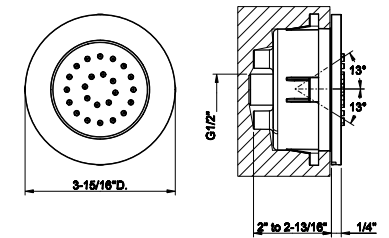

32985+32982