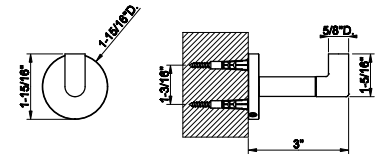

63721

Wall-mounted garment hook

031 Chrome	205	707 Black Metal Br. PVD	326
149 Finox Brushed Nickel	278	735 Warm Bronze PVD	305
187 Aged Bronze	326	726 Warm Bronze Br. PVD	326
713 Antique Brass	326	710 Brass PVD	305
030 Copper PVD	305	727 Brass Brushed PVD	326
706 Black Metal PVD	305	720 Nickel PVD	305
708 Copper Brushed PVD	326	299 Matte Black	278