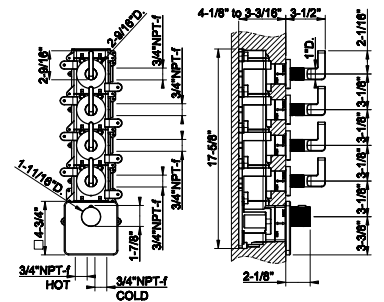

58218

TRIM PARTS ONLY External parts for thermostatic with 4 volume controls

- Separate backplate
- High capacity
- 3/4" connections
- Vertical/Horizontal application
- Anti-scalding
- Requires in-wall rough valve 39699

031	Chrome	2.640	735	Warm Bronze PVD	5.079
149	Finox Brushed Nickel	4.634	726	Warm Bronze Br. PVD	5.423
187	Aged Bronze	5.423	710	Brass PVD	5.079
713	Antique Brass	5.423	727	Brass Brushed PVD	5.423
030	Copper PVD	5.079	246	Gold PVD	5.765
706	Black Metal PVD	5.079	720	Nickel PVD	5.079
708	Copper Brushed PVD	5.423	299	Matte Black	4.634
707	Black Metal Br. PVD	5.423	845	Dark Bronze	5.423