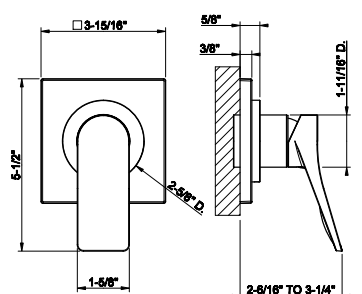

48112+59109