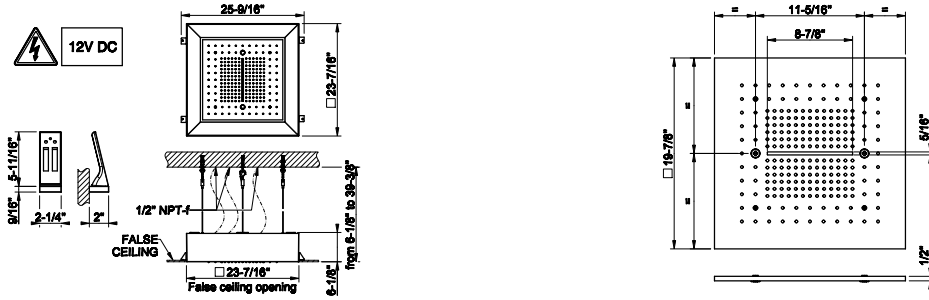

57509+57016