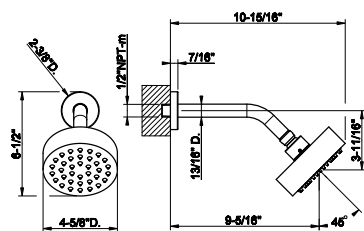

63354

Wall-mounted adjustable shower head with arm DIAMANTATO.

- 1/2" connections
- Projection from wall to center 9-5/16"
- Total projection 10-15/16"
- Max flow rate 1.75 gpm

031 Chrome	1.529	707 Black Metal Br. PVD	2.416
149 Finox Brushed Nickel	2.065	735 Warm Bronze PVD	2.264
187 Aged Bronze	2.416	726 Warm Bronze Br. PVD	2.416
713 Antique Brass	2.416	710 Brass PVD	2.264
030 Copper PVD	2.264	727 Brass Brushed PVD	2.416
706 Black Metal PVD	2.264	720 Nickel PVD	2.264
708 Copper Brushed PVD	2.416	299 Matte Black	2.065