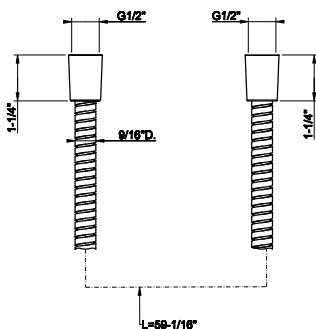

SP02148

Metal flexible hose, 59" length, 1/2" connector.

031 Chrome	166	735 Warm Bronze PVD	264
149 Finox Brushed Nickel	225	726 Warm Bronze Br. PVD	278
187 Aged Bronze	278	710 Brass PVD	264
713 Antique Brass	278	727 Brass Brushed PVD	278
030 Copper PVD	264	246 Gold PVD	296
706 Black Metal PVD	264	720 Nickel PVD	264
708 Copper Brushed PVD	278	299 Matte Black	225
707 Black Metal Br. PVD	278	845 Dark Bronze	269