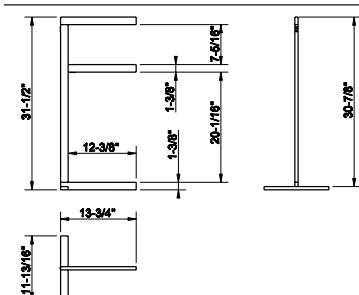

20855
Wall-mounted tissue holder
• Vertical or horizontal application

031 Chrome	378	707 Black Metal Br. PVD	598
149 Finox Brushed Nickel	512	735 Warm Bronze PVD	560
187 Aged Bronze	598	726 Warm Bronze Br. PVD	598
713 Antique Brass	598	710 Brass PVD	560
030 Copper PVD	560	727 Brass Brushed PVD	598
706 Black Metal PVD	560	720 Nickel PVD	560
708 Copper Brushed PVD	598	099 Black XL	512

20939
Freestanding towel rack

031 Chrome	1.950	707 Black Metal Br. PVD	3.080
149 Finox Brushed Nickel	2.633	735 Warm Bronze PVD	2.886
187 Aged Bronze	3.080	726 Warm Bronze Br. PVD	3.080
713 Antique Brass	3.080	710 Brass PVD	2.886
030 Copper PVD	2.886	727 Brass Brushed PVD	3.080
706 Black Metal PVD	2.886	720 Nickel PVD	2.886
708 Copper Brushed PVD	3.080	099 Black XL	2.633