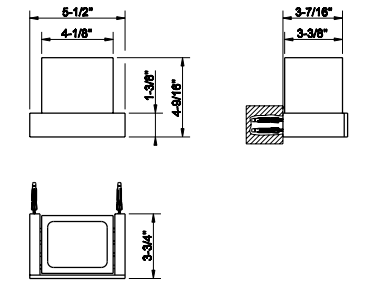

031 Chrome	640	707 Black Metal Br. PVD	1.012
149 Finox Brushed Nickel	865	735 Warm Bronze PVD	947
187 Aged Bronze	1.012	726 Warm Bronze Br. PVD	1.012
713 Antique Brass	1.012	710 Brass PVD	947
030 Copper PVD	947	727 Brass Brushed PVD	1.012
706 Black Metal PVD	947	720 Nickel PVD	947
708 Copper Brushed PVD	1.012	099 Black XL	865