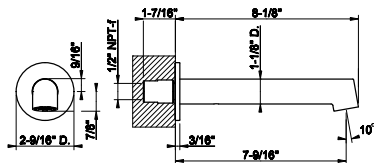

63603

Wall-mounted Bath spout only

- 1/2" connection with separate control (not included)
- Spout projection 7-9/16"
- Drain not included - See DRAINS section
- Requires mixer control
- Flow rate 6.4 GPM at 60 PSI