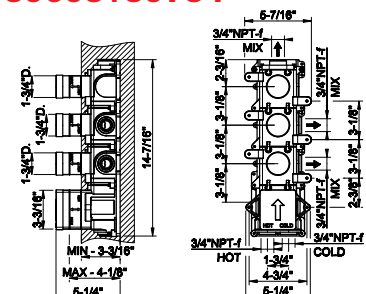

39695+39754

39695

In-wall thermostatic rough valve with 3 volume controls

- High capacity
- 3/4" connections
- Vertical/Horizontal application
- Anti-scalding

031 Chrome	1.910