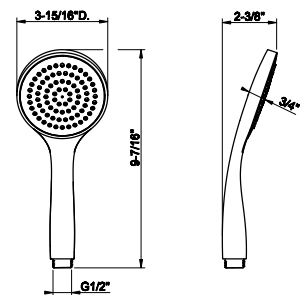

47254

Handshower

- Max flow rate 1.75 GPM

031 Chrome	206	726 Warm Bronze Br. PVD	334
149 Finox Brushed Nickel	269	710 Brass PVD	315
030 Copper PVD	315	727 Brass Brushed PVD	334
706 Black Metal PVD	315	720 Nickel PVD	315
708 Copper Brushed PVD	334	279 Matte White	269
707 Black Metal Br. PVD	334	299 Matte Black	269
735 Warm Bronze PVD	315		

39361

Wall elbow with built in water intake and fixed hook

- 1/2" connection

031 Chrome	257
149 Finox Brushed Nickel	347
299 Matte Black	347