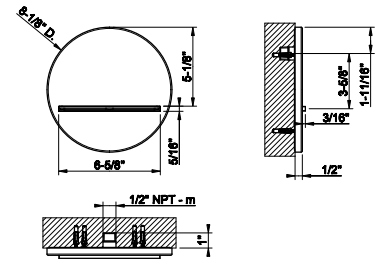

65295

Wall-fixing cascade spout

- 1/2" connections
- Flow rate 4.8 GPM at 60 PSI

031 Chrome	1.684	707 Black Metal Br. PVD	2.659
149 Finox Brushed Nickel	2.273	735 Warm Bronze PVD	2.490
187 Aged Bronze	2.659	726 Warm Bronze Br. PVD	2.659
713 Antique Brass	2.659	710 Brass PVD	2.490
030 Copper PVD	2.490	727 Brass Brushed PVD	2.659
706 Black Metal PVD	2.490	720 Nickel PVD	2.490
708 Copper Brushed PVD	2.659	299 Matte Black	2.273