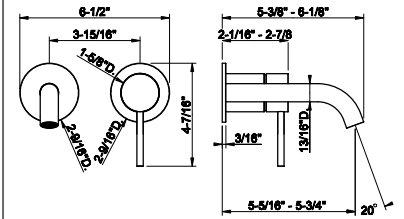

54083

TRIM PARTS ONLY Wall-mounted washbasin mixer trim
• Spout projection 5-5/16" - 5-3/4"
• Drain not included - See DRAINS section
• Requires in-wall rough valve 54197
• Max flow rate 1.2 GPM
• ADA compliant
• Handle kit

239 Steel Brushed	798
708 Copper Brushed PVD	1.182
707 Black Metal Br. PVD	1.182
726 Warm Bronze Br. PVD	1.182
727 Brass Brushed PVD	1.182
299 Matte Black	1.079