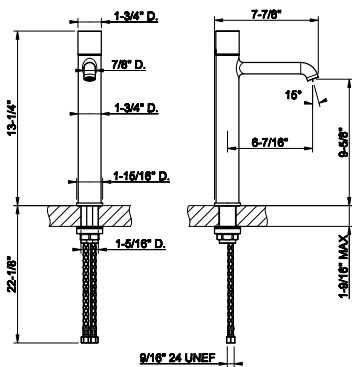

70104

Tall single lever washbasin mixer without pop-up assembly. INTRECCIO

- Spout projection 6-7/16"
- Height 13-1/4"
- Drain not included – see DRAINS section
- Max flow rate 1.2 GPM
- Flexible hoses with 9/16" – 24 UNEF connections.

031 Chrome	1.072	726 Warm Bronze Br. PVD	1.693
149 Finox Brushed Nickel	1.448	710 Brass PVD	1.587
706 Black Metal PVD	1.587	727 Brass Brushed PVD	1.693
708 Copper Brushed PVD	1.693	299 Matte Black	1.448
707 Black Metal Br. PVD	1.693	845 Dark Bronze	1.693
735 Warm Bronze PVD	1.587