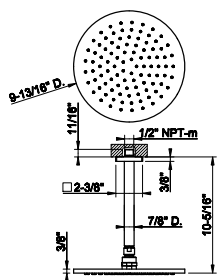

59152

Ceiling-mounted adjustable shower head with arm.

- 1/2" connections.
- Projection from ceiling 10-5/16"
- Max flow rate 1.75 GPM

031 Chrome	910	726 Warm Bronze Br. PVD	1.438
149 Finox Brushed Nickel	1.228	710 Brass PVD	1.347
030 Copper PVD	1.347	727 Brass Brushed PVD	1.438
706 Black Metal PVD	1.347	720 Nickel PVD	1.347
708 Copper Brushed PVD	1.438	279 Matte White	1.228
707 Black Metal Br. PVD	1.438	299 Matte Black	1.228
735 Warm Bronze PVD	1.347		

63352

Ceiling-mounted adjustable shower head with arm.

- 1/2" connections.
- Projection from ceiling 10-1/4"
- Max flow rate 1.75 GPM

031 Chrome	840	707 Black Metal Br. PVD	1.328
149 Finox Brushed Nickel	1.135	735 Warm Bronze PVD	1.244
187 Aged Bronze	1.328	726 Warm Bronze Br. PVD	1.328
713 Antique Brass	1.328	710 Brass PVD	1.244
030 Copper PVD	1.244	727 Brass Brushed PVD	1.328
706 Black Metal PVD	1.244	720 Nickel PVD	1.244
708 Copper Brushed PVD	1.328	299 Matte Black	1.135

63350

Ceiling-mounted, shower head with arm, custom length

- 1/2" connections
- Projection from ceiling MIN 3-3/8" MAX 73-1/4"
- Max flow rate 1.75 GPM

031 Chrome	1.206	726 Warm Bronze Br. PVD	1.904
149 Finox Brushed Nickel	1.626	710 Brass PVD	1.784
187 Aged Bronze	1.904	727 Brass Brushed PVD	1.904
713 Antique Brass	1.904	246 Gold PVD	2.028
030 Copper PVD	1.784	720 Nickel PVD	1.784
706 Black Metal PVD	1.784	279 Matte White	1.626
708 Copper Brushed PVD	1.904	299 Matte Black	1.626
707 Black Metal Br. PVD	1.904	845 Dark Bronze	1.904
735 Warm Bronze PVD	1.784		

47288

Ceiling-mounted adjustable shower head with arm

- 1/2" connections
- Projection from ceiling 10-5/16"
- Diameter 7-7/8"
- Max flow rate 1.75 GPM

031 Chrome	688		
149 Finox Brushed Nickel	929		
299 Matte Black	929		

58186

Ceiling-mounted shower head