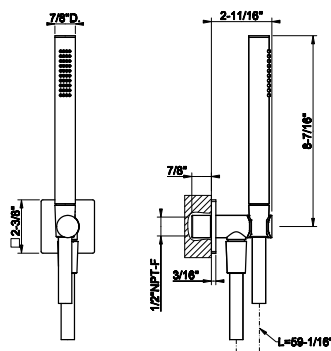

73523

Handshower set
 • Fixed hook
 • Wall elbow
 • 59-1/16" hose length
 • Max flow rate 1.75 GPM

031	Chrome	791	735	Warm Bronze PVD	1.172
149	Finox Brushed Nickel	1.070	726	Warm Bronze Br. PVD	1.250
187	Aged Bronze	1.250	710	Brass PVD	1.172
713	Antique Brass	1.250	727	Brass Brushed PVD	1.250
030	Copper PVD	1.172	720	Nickel PVD	1.172
706	Black Metal PVD	1.172	299	Matte Black	1.070
708	Copper Brushed PVD	1.250	845	Dark Bronze	1.250
707	Black Metal Br. PVD	1.250			