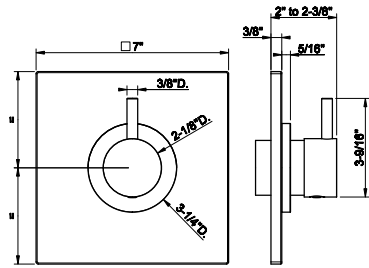

59173

TRIM PARTS ONLY External parts for single exit pressure balance

- Single Backplate
- 1/2" connections
- Requires in-wall rough valve 09272
- ADA compliant

031 Chrome	545	726 Warm Bronze Br. PVD	862
149 Finox Brushed Nickel	736	710 Brass PVD	807
030 Copper PVD	807	727 Brass Brushed PVD	862
706 Black Metal PVD	807	720 Nickel PVD	807
708 Copper Brushed PVD	862	279 Matte White	736
707 Black Metal Br. PVD	862	299 Matte Black	736
735 Warm Bronze PVD	807