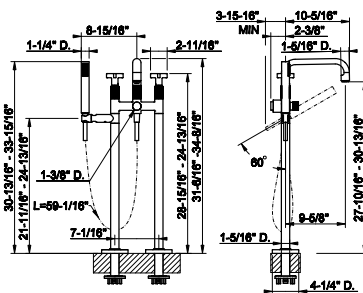

58129

TRIM PARTS ONLY Floor-mounted tub filler

- Handshower
- 59" flex hose
- Diverter
- Spout projection 9-5/8"
- Requires in-floor rough valve 65099
- Handshower max flow rate 1.75 GPM
- Spout mixed flow rate 6 GPM at 60 PSI