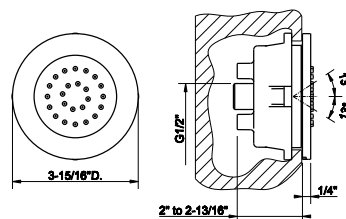

32982

TRIM PARTS ONLY Round in-wall pivotable body spray

• 1/2" connections
• Requires in-wall rough valve 32985
• Max flow rate 1 GPM at 60 PSI

031 Chrome	672	726 Warm Bronze Br. PVD	1.063
149 Finox Brushed Nickel	908	710 Brass PVD	995
187 Aged Bronze	1.063	727 Brass Brushed PVD	1.063
713 Antique Brass	1.063	246 Gold PVD	1.130
030 Copper PVD	995	147 Chrome Brushed	908
706 Black Metal PVD	995	720 Nickel PVD	995
708 Copper Brushed PVD	1.063	279 Matte White	908
707 Black Metal Br. PVD	1.063	299 Matte Black	908
735 Warm Bronze PVD	995