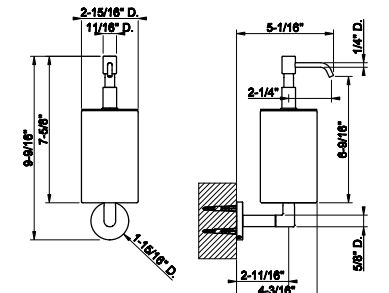

63713

Wall-mounted liquid soap dispenser, white

031 Chrome	728	707 Black Metal Br. PVD	1.150
149 Finox Brushed Nickel	984	735 Warm Bronze PVD	1.076
187 Aged Bronze	1.150	726 Warm Bronze Br. PVD	1.150
713 Antique Brass	1.150	710 Brass PVD	1.076
030 Copper PVD	1.076	727 Brass Brushed PVD	1.150
706 Black Metal PVD	1.076	720 Nickel PVD	1.076
708 Copper Brushed PVD	1.150	299 Matte Black	984