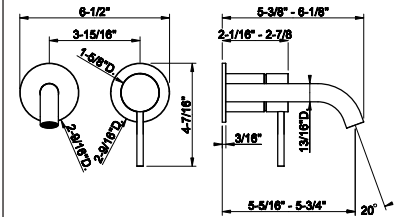

54283

TRIM PARTS ONLY Wall-mounted washbasin mixer trim
• Spout projection 5-5/16" - 5-3/4"
• Drain not included - See DRAINS section
• Requires in-wall rough valve 54197
• Max flow rate 1.2 GPM
• ADA compliant
• Handle kit

239 Steel Brushed	959
708 Copper Brushed PVD	1.420
707 Black Metal Br. PVD	1.420
726 Warm Bronze Br. PVD	1.420
727 Brass Brushed PVD	1.420
299 Matte Black	1.295