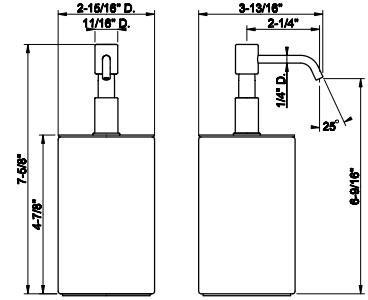

59538

Standing soap dispenser holder, black

031 Chrome	479	735 Warm Bronze PVD	710
149 Finox Brushed Nickel	647	726 Warm Bronze Br. PVD	757
187 Aged Bronze	757	710 Brass PVD	710
713 Antique Brass	757	727 Brass Brushed PVD	757
030 Copper PVD	710	720 Nickel PVD	710
706 Black Metal PVD	710	279 Matte White	647
708 Copper Brushed PVD	757	299 Matte Black	647
707 Black Metal Br. PVD	757