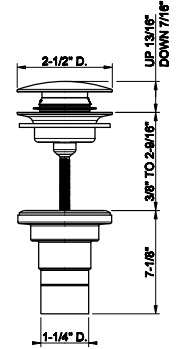

01427

1 1/4" push drain with or without overflow feature

031 Chrome	116	707 Black Metal Br. PVD	329
278 Glossy Coral	283	735 Warm Bronze PVD	329
273 Matte Greige	283	726 Warm Bronze Br. PVD	329
275 Matte Cipria	283	710 Brass PVD	329
276 Matte Agave	283	727 Brass Brushed PVD	329
277 Glossy Odra	283	246 Gold PVD	352
239 Steel Brushed	116	720 Nickel PVD	329
187 Aged Bronze	329	279 Matte White	283
713 Antique Brass	329	716 Gold Brushed PVD	352
030 Copper PVD	329	299 Matte Black	335
706 Black Metal PVD	329	845 Dark Bronze	329
708 Copper Brushed PVD	329