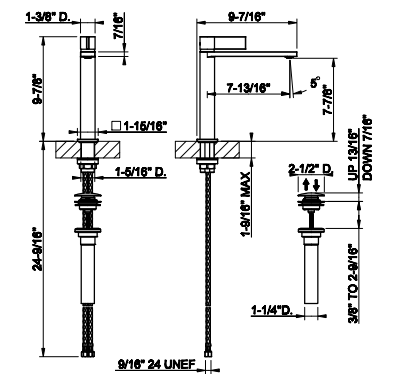

031 Chrome	1.141	735 Warm Bronze PVD	1.689
149 Finox Brushed Nickel	1.541	726 Warm Bronze Br. PVD	1.804
187 Aged Bronze	1.804	710 Brass PVD	1.689
713 Antique Brass	1.804	727 Brass Brushed PVD	1.804
030 Copper PVD	1.689	720 Nickel PVD	1.689
706 Black Metal PVD	1.689	299 Matte Black	1.541
708 Copper Brushed PVD	1.804	845 Dark Bronze	1.804
707 Black Metal Br. PVD	1.804