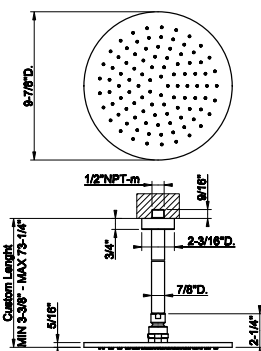

63350

Ceiling-mounted, shower head with arm, custom length

- 1/2" connections
- Projection from ceiling MIN 3-3/8" MAX 73-1/4"
- Max flow rate 1.75 GPM

031 Chrome	1.206	726 Warm Bronze Br. PVD	1.904
149 Finox Brushed Nickel	1.626	710 Brass PVD	1.784
187 Aged Bronze	1.904	727 Brass Brushed PVD	1.904
713 Antique Brass	1.904	246 Gold PVD	2.028
030 Copper PVD	1.784	720 Nickel PVD	1.784
706 Black Metal PVD	1.784	279 Matte White	1.626
708 Copper Brushed PVD	1.904	299 Matte Black	1.626
707 Black Metal Br. PVD	1.904	845 Dark Bronze	1.904
735 Warm Bronze PVD	1.784