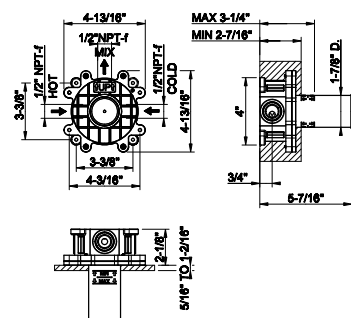

38315+38722

38315

Built-in part for mixer one-way diverter

031	Chrome	361