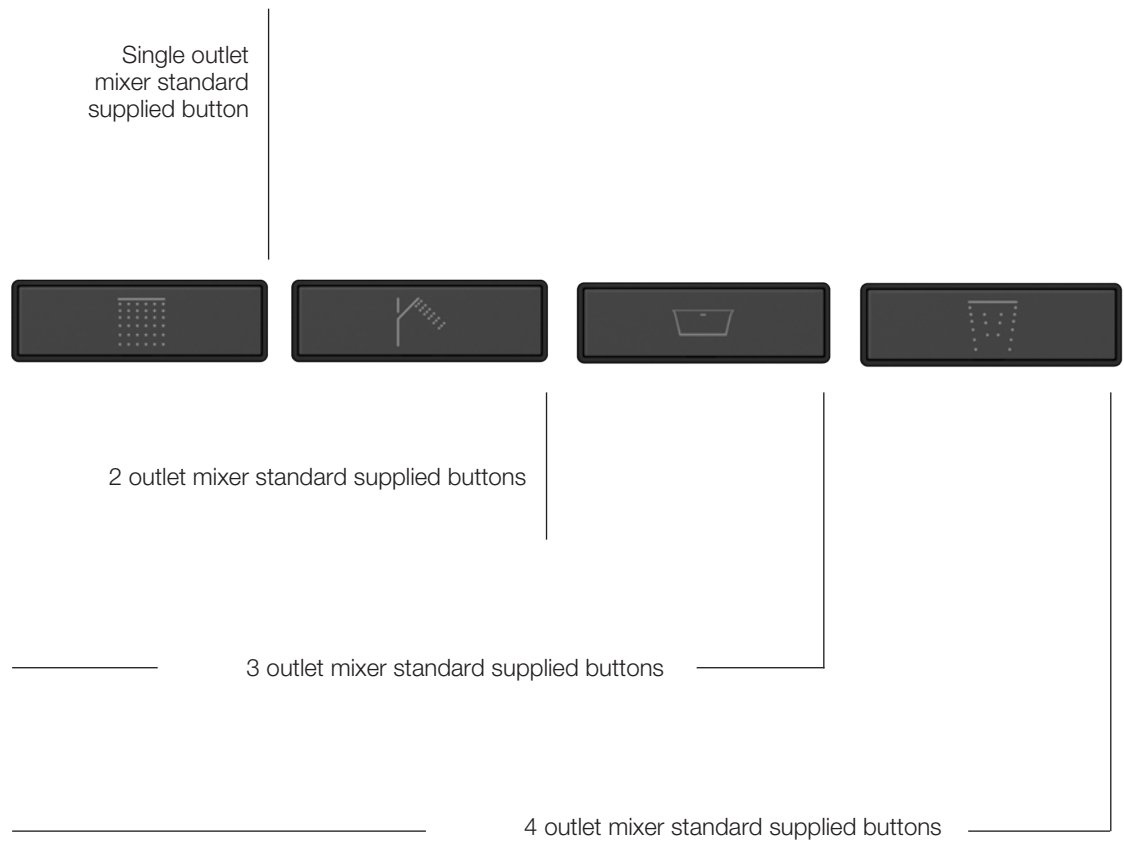

HI-FI

HI-FI ACCESSORIES

Push-button

The purchaser will receive the mixer with a standard keys configuration, as per the most common water functions selection.

The standard keys can be replaced with special etched one having the specific icons of the water outlets required by the customer. Any custom key can be ordered separately. Keys without etching or neutral configured are not available.