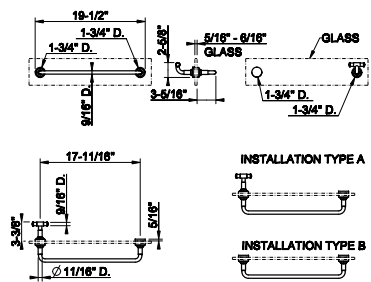

65513

Towel rail for glass fixing - 18" Length

031 Chrome	1.064	707 Black Metal Br. PVD	1.679
149 Finox Brushed Nickel	1.434	735 Warm Bronze PVD	1.573
187 Aged Bronze	1.679	726 Warm Bronze Br. PVD	1.679
713 Antique Brass	1.679	710 Brass PVD	1.573
030 Copper PVD	1.573	727 Brass Brushed PVD	1.679
706 Black Metal PVD	1.573	720 Nickel PVD	1.573
708 Copper Brushed PVD	1.679	299 Matte Black	1.434