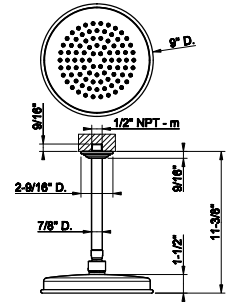

65152

Ceiling-mounted adjustable shower head with arm.
• 1/2" connections.
• Projection from ceiling 11-3/8"
• Max flow rate 1.75 GPM

031 Chrome	2.093	707 Black Metal Br. PVD	3.306
149 Finox Brushed Nickel	2.825	735 Warm Bronze PVD	3.097
187 Aged Bronze	3.306	726 Warm Bronze Br. PVD	3.306
713 Antique Brass	3.306	710 Brass PVD	3.097
030 Copper PVD	3.097	727 Brass Brushed PVD	3.306
706 Black Metal PVD	3.097	720 Nickel PVD	3.097
708 Copper Brushed PVD	3.306	299 Matte Black	2.825