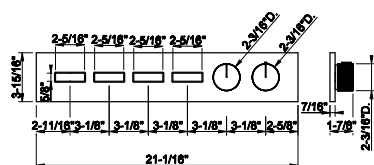

63015+63016

63015

In-wall thermostatic rough valve for four simultaneous functions.

- High capacity
- 3/4" connections
- Anti-scalding

031 Chrome	1.984

63016

TRIM PARTS ONLY External parts for thermostatic mixer for four simultaneous functions, with push-button on/off controls.

- Single backplate
- High capacity
- 3/4" connections
- Anti-scalding
- Requires in-wall rough valve 63015

031 Chrome	3.565	735 Warm Bronze PVD	5.276
149 Finox Brushed Nickel	4.813	726 Warm Bronze Br. PVD	5.633
187 Aged Bronze	5.633	710 Brass PVD	5.276
713 Antique Brass	5.633	727 Brass Brushed PVD	5.633
030 Copper PVD	5.276	246 Gold PVD	5.989
706 Black Metal PVD	5.276	720 Nickel PVD	5.276
708 Copper Brushed PVD	5.633	299 Matte Black	4.813
707 Black Metal Br. PVD	5.633