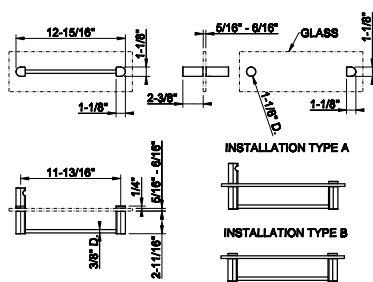

59522

Wall-mounted double garment hook

031 Chrome	192	726 Warm Bronze Br. PVD	304
149 Finox Brushed Nickel	259	710 Brass PVD	285
030 Copper PVD	285	727 Brass Brushed PVD	304
706 Black Metal PVD	285	720 Nickel PVD	285
708 Copper Brushed PVD	304	279 Matte White	259
707 Black Metal Br. PVD	304	299 Matte Black	259
735 Warm Bronze PVD	285