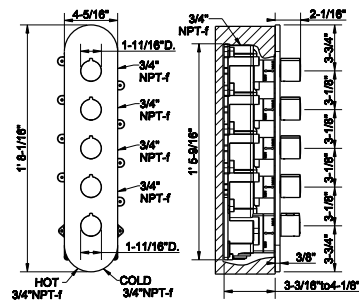

39756

TRIM PARTS ONLY External parts for thermostatic with 4 volume controls

- Single backplate
- High Capacity
- 3/4" connections
- Vertical/horizontal application
- Anti-scalding
- Requires in-wall rough valve 39699

031 Chrome	2.293	710 Brass PVD	3.394
149 Finox Brushed Nickel	3.096	727 Brass Brushed PVD	3.624
187 Aged Bronze	3.624	123 Copper GHRC	2.752
713 Antique Brass	3.624	124 Black Metal GHRC	2.752
030 Copper PVD	3.394	125 Copper Brushed GHRC	2.982
706 Black Metal PVD	3.394	126 Black Metal Br. GHRC	2.982
708 Copper Brushed PVD	3.624	720 Nickel PVD	3.394
707 Black Metal Br. PVD	3.624	279 Matte White	3.096
735 Warm Bronze PVD	3.394	299 Matte Black	3.096
726 Warm Bronze Br. PVD	3.624