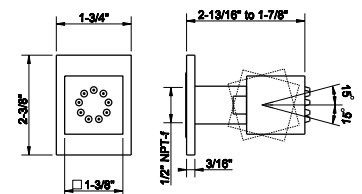

73523

Handshower set
 • Fixed hook
 • Wall elbow
 • 59-1/16" hose length
 • Max flow rate 1.75 GPM

031	Chrome	791	735	Warm Bronze PVD	1.172
149	Finox Brushed Nickel	1.070	726	Warm Bronze Br. PVD	1.250
187	Aged Bronze	1.250	710	Brass PVD	1.172
713	Antique Brass	1.250	727	Brass Brushed PVD	1.250
030	Copper PVD	1.172	720	Nickel PVD	1.172
706	Black Metal PVD	1.172	299	Matte Black	1.070
708	Copper Brushed PVD	1.250	845	Dark Bronze	1.250
707	Black Metal Br. PVD	1.250			