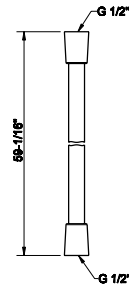

54137

59" black flex hose with options to change the metal ends with desired finish

239 Steel Brushed	155
708 Copper Brushed PVD	246
707 Black Metal Br. PVD	246
726 Warm Bronze Br. PVD	246
727 Brass Brushed PVD	246
299 Matte Black	209