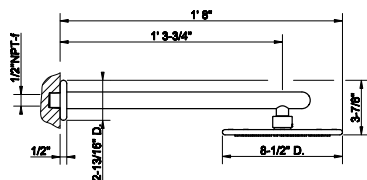

33755

Wall-mounted shower head

- 1/2" connections
- Projection from wall to center 15-3/4"
- Total projection 20"
- Max flow rate 1.75GPM

031	Chrome	1.490	299	Matte Black	2.012
123	Copper GHRC	1.789			
124	Black Metal GHRC	1.789			
125	Copper Brushed GHRC	1.937			
126	Black Metal Br. GHRC	1.937			
279	Matte White	2.012			

59158

Wall-mounted adjustable shower head with arm.

- 1/2" connections.
- Projection from wall to center 15-1/2"
- Total projection 20-3/8"
- Max flow rate 1.75 GPM

031	Chrome	1.107	726	Warm Bronze Br. PVD	1.748
149	Finox Brushed Nickel	1.494	710	Brass PVD	1.638
030	Copper PVD	1.638	727	Brass Brushed PVD	1.748
706	Black Metal PVD	1.638	720	Nickel PVD	1.638
708	Copper Brushed PVD	1.748	279	Matte White	1.494
707	Black Metal Br. PVD	1.748	299	Matte Black	1.494
735	Warm Bronze PVD	1.638			

47286

Wall-mounted adjustable shower head with arm

- 1/2" connections
- Projection from wall to center 13-15/16"
- Total projection 17-7/8"
- Square 7-7/8"
- Max flow rate 1.75 GPM

031	Chrome	763			
149	Finox Brushed Nickel	1.030			
299	Matte Black	1.030			

26648

Wall-mounted adjustable shower head with arm

- 1/2" connections
- Projection from wall to center 13"
- Total projection 17-1/4"
- Max flow rate 1.75 GPM

031	Chrome	1.910	735	Warm Bronze PVD	2.828
149	Finox Brushed Nickel	2.579	726	Warm Bronze Br. PVD	3.018
187	Aged Bronze	3.018	710	Brass PVD	2.828
713	Antique Brass	3.018	727	Brass Brushed PVD	3.018
030	Copper PVD	2.828	720	Nickel PVD	2.828
706	Black Metal PVD	2.828	299	Matte Black	2.579
708	Copper Brushed PVD	3.018	845	Dark Bronze	3.018
707	Black Metal Br. PVD	3.018			

66156

Wall-mounted adjustable shower head with arm.

- 1/2" connections.
- Projection from wall to center 9-7/16"
- Total projection 11-1/16"
- Max flow rate 1.75 GPM