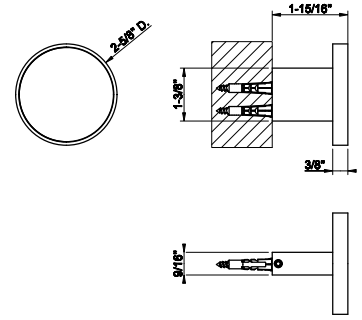

66521

Wall-mounted hanger. Finishing insert included. Can be combined with different finishes with insert 66600 or insert ART 66602

031 Chrome	322	726 Warm Bronze Br. PVD	509
149 Finox Brushed Nickel	435	710 Brass PVD	479
187 Aged Bronze	509	727 Brass Brushed PVD	509
713 Antique Brass	509	246 Gold PVD	542
030 Copper PVD	479	720 Nickel PVD	479
706 Black Metal PVD	479	279 Matte White	435
708 Copper Brushed PVD	509	299 Matte Black	435
707 Black Metal Br. PVD	509	845 Dark Bronze	509
735 Warm Bronze PVD	479