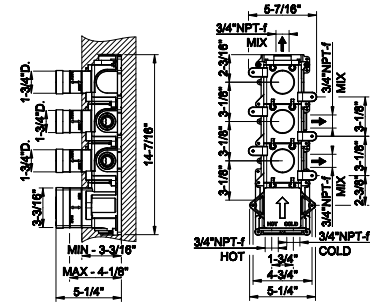

39695+58346