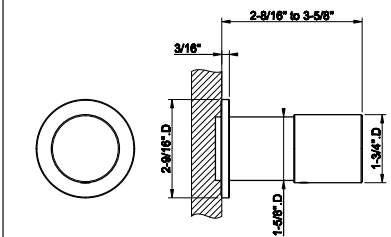

54055+70699