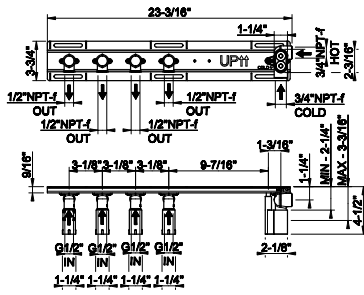

63025+65256

63025

In-wall thermostatic rough valve for shelf mixer for four simultaneous functions.

- High capacity
- 1/2"connections Outlet
- 3/4" connections Inlet
- Anti-scalding

031 Chrome	989

65256

TRIM PARTS ONLY External parts for thermostatic shelf mixer for four simultaneous functions, with push-button on/off controls. Shelf made of black frosted safety glass.

- Single backplate
- High capacity
- 1/2"connections Outlet
- 3/4" connections Inlet
- Anti-scalding
- Requires in-wall rough valve 63025

031 Chrome	5.524	735 Warm Bronze PVD	8.175
149 Finox Brushed Nickel	7.457	726 Warm Bronze Br. PVD	8.728
187 Aged Bronze	8.728	710 Brass PVD	8.175
713 Antique Brass	8.728	727 Brass Brushed PVD	8.728
030 Copper PVD	8.175	246 Gold PVD	9.279
706 Black Metal PVD	8.175	720 Nickel PVD	8.175
708 Copper Brushed PVD	8.728	299 Matte Black	7.457
707 Black Metal Br. PVD	8.728