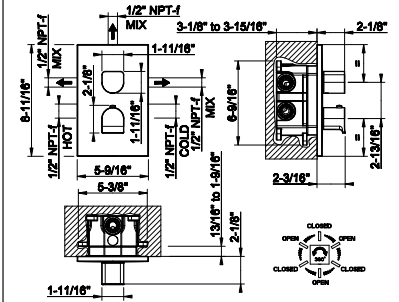

59136

TRIM PARTS ONLY External parts for 3-way thermostatic diverter and volume control

- Single backplate
- 1/2" connections
- Vertical application
- Anti-scalding
- Requires in-wall rough valve 09279

031 Chrome	1.176	726 Warm Bronze Br. PVD	1.858
149 Finox Brushed Nickel	1.589	710 Brass PVD	1.742
030 Copper PVD	1.742	727 Brass Brushed PVD	1.858
706 Black Metal PVD	1.742	720 Nickel PVD	1.742
708 Copper Brushed PVD	1.858	279 Matte White	1.589
707 Black Metal Br. PVD	1.858	299 Matte Black	1.589
735 Warm Bronze PVD	1.742