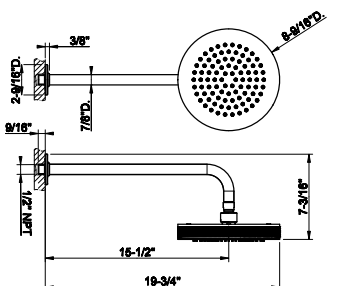

63348

Wall-mounted adjustable shower head with arm.

- 1/2" connections.
- Projection from wall to center 13-7/8"
- Total projection 18-3/4"
- Max flow rate 1.75 GPM

031 Chrome	945	707 Black Metal Br. PVD	1.491
149 Finox Brushed Nickel	1.274	735 Warm Bronze PVD	1.395
187 Aged Bronze	1.491	726 Warm Bronze Br. PVD	1.491
713 Antique Brass	1.491	710 Brass PVD	1.395
030 Copper PVD	1.395	727 Brass Brushed PVD	1.491
706 Black Metal PVD	1.395	720 Nickel PVD	1.395
708 Copper Brushed PVD	1.491	299 Matte Black	1.274