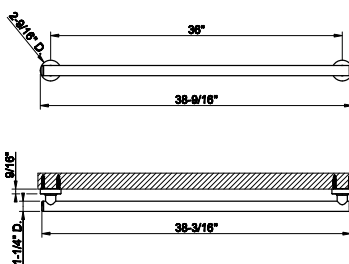

58430

Safety grip-handle for bathtub and shower enclosure
• 24" length

031 Chrome	1.710	735 Warm Bronze PVD	2.531
149 Finox Brushed Nickel	2.309	726 Warm Bronze Br. PVD	2.702
187 Aged Bronze	2.702	710 Brass PVD	2.531
713 Antique Brass	2.702	727 Brass Brushed PVD	2.702
030 Copper PVD	2.531	246 Gold PVD	2.873
706 Black Metal PVD	2.531	720 Nickel PVD	2.531
708 Copper Brushed PVD	2.702	299 Matte Black	2.309
707 Black Metal Br. PVD	2.702