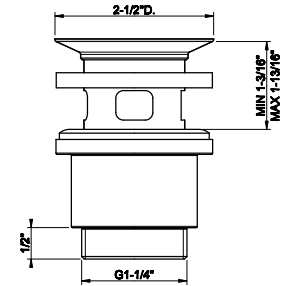

01313

Grille free-flow waste to be completed with tailpiece RI29037