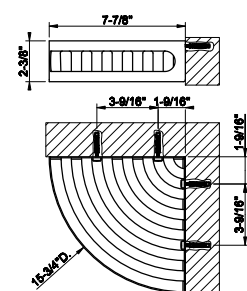

59561

Corner shelf

031 Chrome	548	735 Warm Bronze PVD	810
149 Finox Brushed Nickel	739	726 Warm Bronze Br. PVD	865
187 Aged Bronze	865	710 Brass PVD	810
713 Antique Brass	865	727 Brass Brushed PVD	865
030 Copper PVD	810	720 Nickel PVD	810
706 Black Metal PVD	810	279 Matte White	739
708 Copper Brushed PVD	865	299 Matte Black	739
707 Black Metal Br. PVD	865