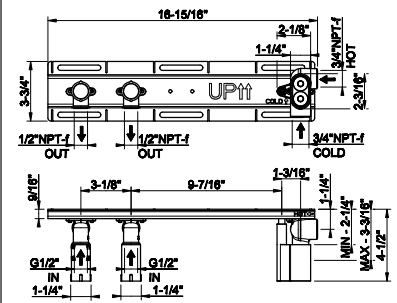

63021

In-wall thermostatic rough valve for shelf mixer for two simultaneous functions.

- High capacity
- 1/2"connections Outlet
- 3/4" connections Inlet
- Anti-scalding

031 Chrome	838

63022

TRIM PARTS ONLY External parts for thermostatic shelf mixer for two simultaneous functions, with push-button on/off controls. Shelf made of black frosted safety glass.

- Single backplate
- High capacity
- 1/2"connections Outlet
- 3/4" connections Inlet
- Anti-scalding
- Requires in-wall rough valve 63021

031 Chrome	4.338	735 Warm Bronze PVD	6.422
149 Finox Brushed Nickel	5.857	726 Warm Bronze Br. PVD	6.854
187 Aged Bronze	6.854	710 Brass PVD	6.422
713 Antique Brass	6.854	727 Brass Brushed PVD	6.854
030 Copper PVD	6.422	246 Gold PVD	7.289
706 Black Metal PVD	6.422	720 Nickel PVD	6.422
708 Copper Brushed PVD	6.854	299 Matte Black	5.857
707 Black Metal Br. PVD	6.854		

63021+63022