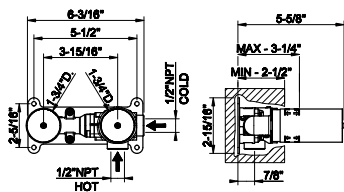

54197+54290