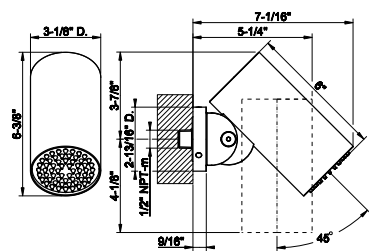

57223

Wall-mounted adjustable showerhead MECCANICA.

- Rain function
- 1/2" connections
- Projection from the wall 7-1/16"
- Max flow rate 1.75 GPM

239 Steel Brushed	2.173
708 Copper Brushed PVD	3.216
707 Black Metal Br. PVD	3.216
726 Warm Bronze Br. PVD	3.216
727 Brass Brushed PVD	3.216
299 Matte Black	2.934