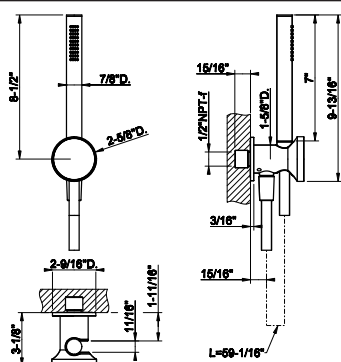

66123

Handshower set

- Fixed hook.
- Wall elbow
- 59" flex hose
- Max flow rate 1.75 GPM. Can be combined with the insert 66600 and 66602 of the desired finish.

031 Chrome	778 727	Brass Brushed PVD	1.230
149 Finox Brushed Nickel	1.052 720	Nickel PVD	1.152
706 Black Metal PVD	1.152 299	Matte Black	1.052
708 Copper Brushed PVD	1.230 845	Dark Bronze	1.230
707 Black Metal Br. PVD	1.230		
726 Warm Bronze Br. PVD	1.230