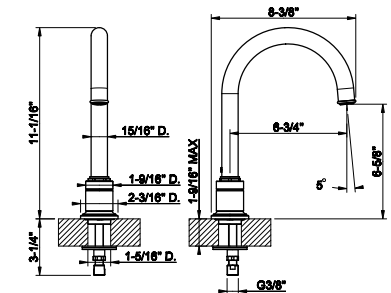

031 Chrome	1.042	707 Black Metal Br. PVD	1.645
149 Finox Brushed Nickel	1.404	735 Warm Bronze PVD	1.540
187 Aged Bronze	1.645	726 Warm Bronze Br. PVD	1.645
713 Antique Brass	1.645	710 Brass PVD	1.540
030 Copper PVD	1.540	727 Brass Brushed PVD	1.645
706 Black Metal PVD	1.540	720 Nickel PVD	1.540
708 Copper Brushed PVD	1.645	299 Matte Black	1.404