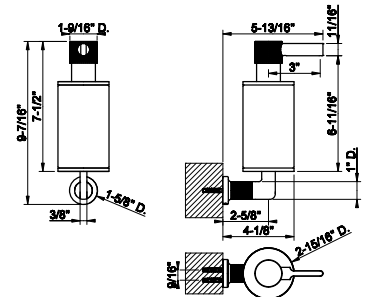

031 Chrome	1.084 735	Warm Bronze PVD	1.604
149 Finox Brushed Nickel	1.464 726	Warm Bronze Br. PVD	1.712
187 Aged Bronze	1.712 710	Brass PVD	1.604
713 Antique Brass	1.712 727	Brass Brushed PVD	1.712
030 Copper PVD	1.604 246	Gold PVD	1.820
706 Black Metal PVD	1.604 720	Nickel PVD	1.604
708 Copper Brushed PVD	1.712 299	Matte Black	1.464
707 Black Metal Br. PVD	1.712 845	Dark Bronze	1.712