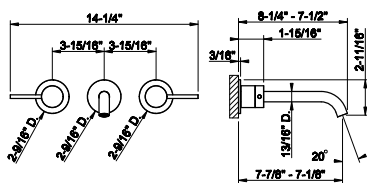

54294

TRIM PARTS ONLY Wall-mounted washbasin mixer trim
• Spout projection 7-7/8" - 7-1/8"
• Drain not included - See DRAINS section
• Requires in-wall rough valve 48089
• Max flow rate 1.2 GPM
• ADA compliant
• Handle kit

239 Steel Brushed	1.457
708 Copper Brushed PVD	2.157
707 Black Metal Br. PVD	2.157
726 Warm Bronze Br. PVD	2.157
727 Brass Brushed PVD	2.157
299 Matte Black	1.968