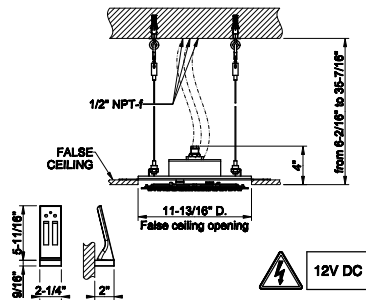

57829+57878

57829

Multifunction system for ceiling installation

- Ø14"
- RAINFALL/WATERFALL/MIST functions and chromotherapy effect
- 1/2" connections
- Max Flow rate 1.75 GPM with RIR5404 reducer for single exit (to be purchased separately)
- Electronic parts included with remotewatertight control and hook
- 12V power supply RIR5402 required, not included to be purchased separately
- To be complemented by cover 57878

238 Mirror Steel 4.839

57878

Cover with lighting system for Ø14" multifunction system.

238 Mirror Steel	2.899	735 Warm Bronze PVD	4.291
239 Steel Brushed	2.899	726 Warm Bronze Br. PVD	4.580
187 Aged Bronze	4.580	710 Brass PVD	4.291
713 Antique Brass	4.580	727 Brass Brushed PVD	4.580
030 Copper PVD	4.291	246 Gold PVD	4.871
706 Black Metal PVD	4.291	720 Nickel PVD	4.291
708 Copper Brushed PVD	4.580	299 Matte Black	3.914
707 Black Metal Br. PVD	4.580