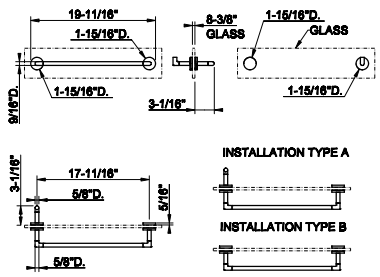

63826

Towel rail for glass fixing - 18" length

031 Chrome	918	707 Black Metal Br. PVD	1.450
149 Finox Brushed Nickel	1.239	735 Warm Bronze PVD	1.358
187 Aged Bronze	1.450	726 Warm Bronze Br. PVD	1.450
713 Antique Brass	1.450	710 Brass PVD	1.358
030 Copper PVD	1.358	727 Brass Brushed PVD	1.450
706 Black Metal PVD	1.358	720 Nickel PVD	1.358
708 Copper Brushed PVD	1.450	299 Matte Black	1.239