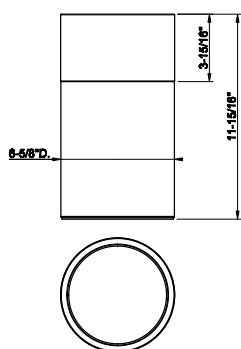

68321
Vase TRAME 6-5/8" diameter, 11-15/16"H

707 Black Metal Br. PVD	6.510
726 Warm Bronze Br. PVD	6.510