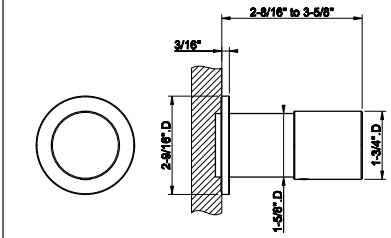

54055+70599