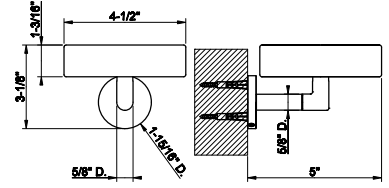

63802

Wall-mounted soap dish, black

031 Chrome	467	707 Black Metal Br. PVD	740
149 Finox Brushed Nickel	632	735 Warm Bronze PVD	693
187 Aged Bronze	740	726 Warm Bronze Br. PVD	740
713 Antique Brass	740	710 Brass PVD	693
030 Copper PVD	693	727 Brass Brushed PVD	740
706 Black Metal PVD	693	720 Nickel PVD	693
708 Copper Brushed PVD	740	299 Matte Black	632