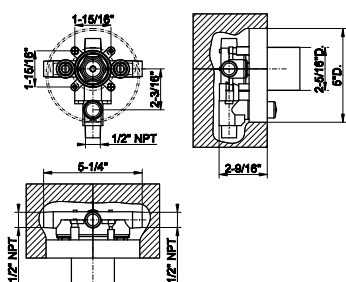

09274+63374

09274

In-wall pressure balance rough valve with 2-way diverter
• 1/2" connections
• Non-Shared Function