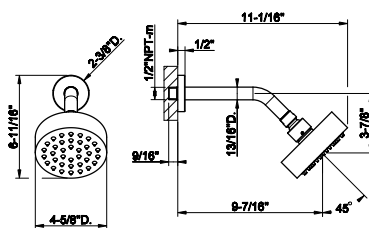

66156

Wall-mounted adjustable shower head with arm.
 • 1/2" connections.
 • Projection from wall to center 9-7/16"
 • Total projection 11-1/16"
 • Max flow rate 1.75 GPM

031 Chrome	1.351	735 Warm Bronze PVD	2.000
149 Finox Brushed Nickel	1.824	726 Warm Bronze Br. PVD	2.135
187 Aged Bronze	2.135	710 Brass PVD	2.000
713 Antique Brass	2.135	727 Brass Brushed PVD	2.135
030 Copper PVD	2.000	246 Gold PVD	2.270
706 Black Metal PVD	2.000	720 Nickel PVD	2.000
708 Copper Brushed PVD	2.135	299 Matte Black	1.824
707 Black Metal Br. PVD	2.135	845 Dark Bronze	2.135