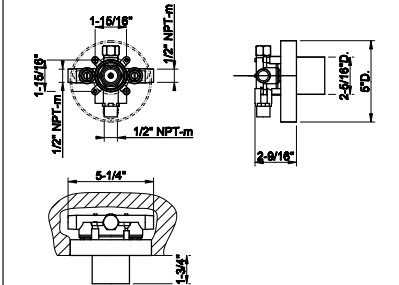

09272+65172

65172

TRIM PARTS ONLY External parts for single exit pressure

- Single backplate
- 1/2" connections
- Requires in-wall rough valve 09272