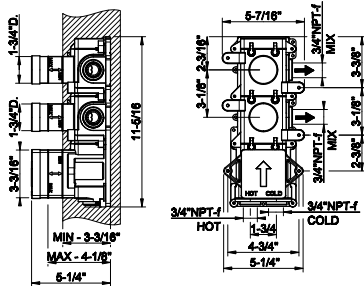

239 Steel Brushed	1.459
708 Copper Brushed PVD	2.160
707 Black Metal Br. PVD	2.160
726 Warm Bronze Br. PVD	2.160
727 Brass Brushed PVD	2.160
299 Matte Black	1.971

39693+54504

39693

In-wall thermostatic rough valve with 2 volume controls