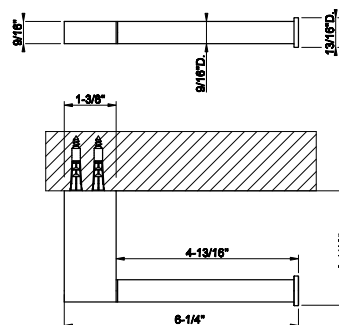

58544
Standing brush holder, black

031 Chrome	737 735	Warm Bronze PVD	1.092
149 Finox Brushed Nickel	995 726	Warm Bronze Br. PVD	1.165
187 Aged Bronze	1.165 710	Brass PVD	1.092
713 Antique Brass	1.165 727	Brass Brushed PVD	1.165
030 Copper PVD	1.092 246	Gold PVD	1.238
706 Black Metal PVD	1.092 720	Nickel PVD	992
708 Copper Brushed PVD	1.165 299	Matte Black	995
707 Black Metal Br. PVD	1.165 845	Dark Bronze	1.165

66455
Horizontal/Vertical paper-roll holder

031 Chrome	348 726	Warm Bronze Br. PVD	550
149 Finox Brushed Nickel	470 710	Brass PVD	515
187 Aged Bronze	550 727	Brass Brushed PVD	550
713 Antique Brass	550 246	Gold PVD	585
030 Copper PVD	515 720	Nickel PVD	515
706 Black Metal PVD	515 279	Matte White	470
708 Copper Brushed PVD	550 299	Matte Black	470
707 Black Metal Br. PVD	550 845	Dark Bronze	550
735 Warm Bronze PVD	515