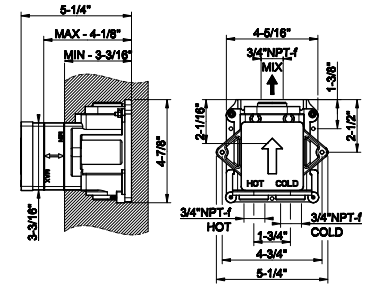

39681+66316