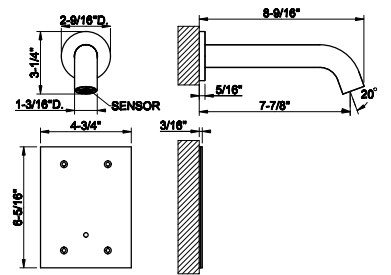

44665+54015