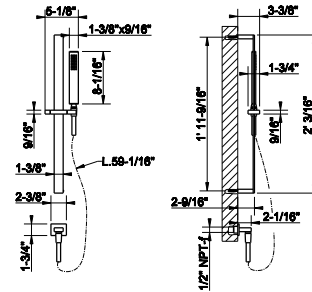

26642

Handshower and adjustable sliding rail set

- Adjustable bar
- Adjustable hook
- 59" flex hose
- Wall elbow
- Max flow rate 1.75 GPM

031 Chrome	1.702	720 Nickel PVD	2.519
149 Finox Brushed Nickel	2.298	299 Matte Black	2.298
030 Copper PVD	2.519		
706 Black Metal PVD	2.519		
708 Copper Brushed PVD	2.690		
707 Black Metal Br. PVD	2.690