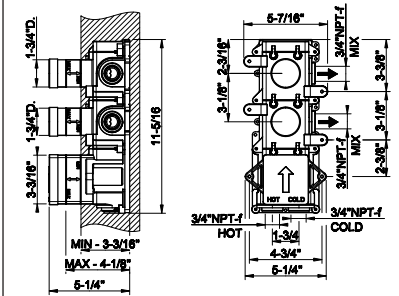

031 Chrome	1.868	710 Brass PVD	3.404
149 Finox Brushed Nickel	3.105	727 Brass Brushed PVD	3.633
187 Aged Bronze	3.633	123 Copper GHRC	2.759
713 Antique Brass	3.633	124 Black Metal GHRC	2.759
030 Copper PVD	3.404	125 Copper Brushed GHRC	2.990
706 Black Metal PVD	3.404	126 Black Metal Br. GHRC	2.990
708 Copper Brushed PVD	3.633	720 Nickel PVD	3.404
707 Black Metal Br. PVD	3.633	279 Matte White	3.105
735 Warm Bronze PVD	3.404	299 Matte Black	3.105
726 Warm Bronze Br. PVD	3.633