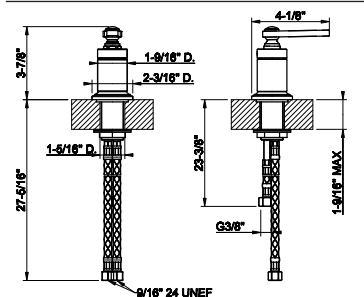

65100

Deck mounted washbasin mixer control

- 1/2" connections
- Drain not included
- ADA compliant

031 Chrome	728	707 Black Metal Br. PVD	1.148
149 Finox Brushed Nickel	982	735 Warm Bronze PVD	1.076
187 Aged Bronze	1.148	726 Warm Bronze Br. PVD	1.148
713 Antique Brass	1.148	710 Brass PVD	1.076
030 Copper PVD	1.076	727 Brass Brushed PVD	1.148
706 Black Metal PVD	1.076	720 Nickel PVD	1.076
708 Copper Brushed PVD	1.148	299 Matte Black	982