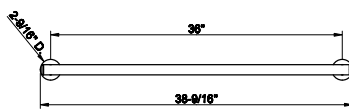

031 Chrome	1.710	735 Warm Bronze PVD	2.531
149 Finox Brushed Nickel	2.309	726 Warm Bronze Br. PVD	2.702
187 Aged Bronze	2.702	710 Brass PVD	2.531
713 Antique Brass	2.702	727 Brass Brushed PVD	2.702
030 Copper PVD	2.531	246 Gold PVD	2.873
706 Black Metal PVD	2.531	720 Nickel PVD	2.531
708 Copper Brushed PVD	2.702	299 Matte Black	2.309
707 Black Metal Br. PVD	2.702