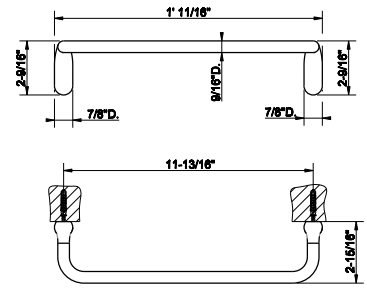

38097

12" towel bar

031 Chrome	417	099 Black XL	564
123 Copper GHRC	502		
124 Black Metal GHRC	502		
125 Copper Brushed GHRC	543		
126 Black Metal Br. GHRC	543		
079 White CN	564