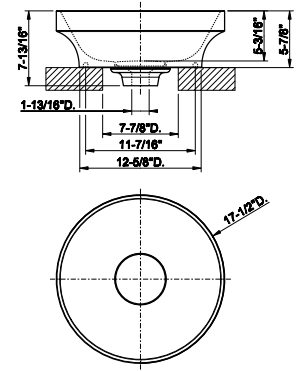

54611

Flush Actuator Plate

- •Stainless steel
- •Compatible with GEBERIT models: 111.597.001, 111.902.005, 111.798.00.1, 111.335.00.5
- •Without visible fixing system

031 Chrome	1.067	708 Copper Brushed PVD	1.576
281 Matte Coral	1.437	707 Black Metal Br. PVD	1.576
273 Matte Greige	1.437	735 Warm Bronze PVD	1.576
275 Matte Cipria	1.437	726 Warm Bronze Br. PVD	1.576
276 Matte Agave	1.437	710 Brass PVD	1.576
280 Matte Odra	1.437	727 Brass Brushed PVD	1.576
239 Steel Brushed	1.067	246 Gold PVD	1.789
187 Aged Bronze	1.576	720 Nickel PVD	1.576
713 Antique Brass	1.576	279 Matte White	1.437
030 Copper PVD	1.576	299 Matte Black	1.437
706 Black Metal PVD	1.576	845 Dark Bronze	1.576

66601

Countertop washbasin in Cristalplant®, without overflow drain. Basin waste 01313 not included

511 Cristalplant Matt Black	4.085	521 Cristalplant Matt White	2.690
510 Cristalplant Matt Coral	4.085		
509 Cristalplant Matt Odra	4.085		
508 Cristalplant Matt Agave	4.085		
507 Cristalplant Matt Cipria	4.085		
506 Cristalplant Matt Greige	4.085		

01313

Grille free-flow waste to be completed with tailpiece RI29037

031 Chrome	251