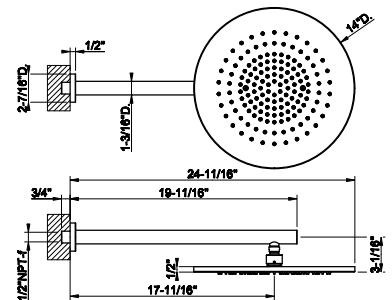

54148

Wall-mounted adjustable shower head with arm
• 1/2" connections
• Projection from wall to center 17-11/16"
• Total projection 24-11/16"
• Max flow rate 1.75 GPM

239 Steel Brushed	3.118		
708 Copper Brushed PVD	4.615		
707 Black Metal Br. PVD	4.615		
726 Warm Bronze Br. PVD	4.615		
727 Brass Brushed PVD	4.615		
299 Matte Black	4.210