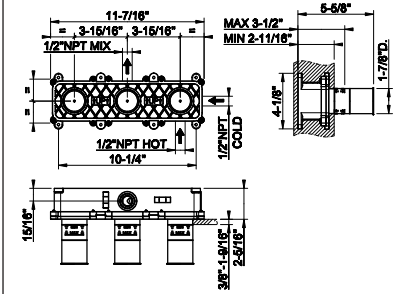

54139

Wall-mounted bath mixer control rough valve

- 1/2" connections
- Non positive shut off

239 Steel Brushed 945

54139+63341

63341

TRIM PARTS ONLY Wall-mounted two-way built-in bath mixer

- Single backplate
- Tub filler spout
- Diverter
- 1/2" connections
- Requires rough valve 54139
- Requires inline Pressure Balance