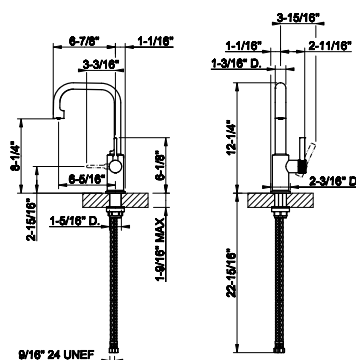

58006

High basin mixer, flexible connections, without waste

031 Chrome	1.332	726 Warm Bronze Br. PVD	2.104
149 Finox Brushed Nickel	1.800	710 Brass PVD	1.973
187 Aged Bronze	2.104	727 Brass Brushed PVD	2.104
713 Antique Brass	2.104	246 Gold PVD	2.236
030 Copper PVD	1.973	147 Chrome Brushed	1.800
706 Black Metal PVD	1.973	720 Nickel PVD	1.973
708 Copper Brushed PVD	2.104	716 Gold Brushed PVD	2.236
707 Black Metal Br. PVD	2.104	299 Matte Black	1.800
735 Warm Bronze PVD	1.973	845 Dark Bronze	2.106