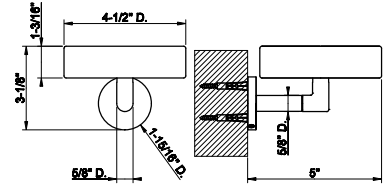

63701

Wall-mounted soap dish, white

031 Chrome	467	707 Black Metal Br. PVD	740
149 Finox Brushed Nickel	632	735 Warm Bronze PVD	693
187 Aged Bronze	740	726 Warm Bronze Br. PVD	740
713 Antique Brass	740	710 Brass PVD	693
030 Copper PVD	693	727 Brass Brushed PVD	740
706 Black Metal PVD	693	720 Nickel PVD	693
708 Copper Brushed PVD	740	299 Matte Black	632