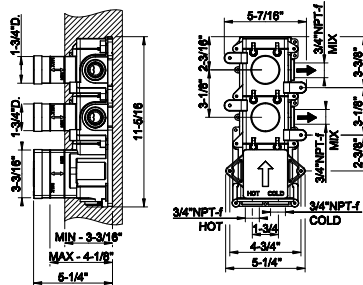

39693+66200

39693

In-wall thermostatic rough valve with 2 volume controls

- High capacity
- 3/4" connections
- Vertical/Horizontal application
- Anti-scalding

031	Chrome	1.654