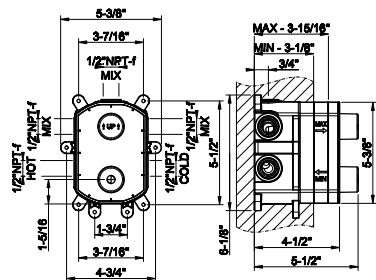

09279+73633