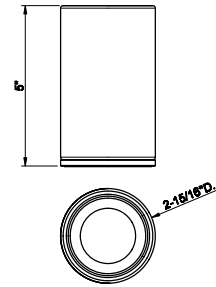

58532

Standing tumbler holder, black

031 Chrome	379 735	Warm Bronze PVD	562
149 Finox Brushed Nickel	513 726	Warm Bronze Br. PVD	599
187 Aged Bronze	599 710	Brass PVD	562
713 Antique Brass	599 727	Brass Brushed PVD	599
030 Copper PVD	562 246	Gold PVD	637
706 Black Metal PVD	562 720	Nickel PVD	562
708 Copper Brushed PVD	599 299	Matte Black	513
707 Black Metal Br. PVD	599 845	Dark Bronze	599