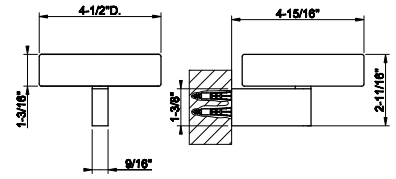

66401

Wall-mounted soap dish, white

031 Chrome	381 726	Warm Bronze Br. PVD	602
149 Finox Brushed Nickel	515 710	Brass PVD	563
187 Aged Bronze	602 727	Brass Brushed PVD	602
713 Antique Brass	602 246	Gold PVD	639
030 Copper PVD	563 720	Nickel PVD	563
706 Black Metal PVD	563 279	Matte White	515
708 Copper Brushed PVD	602 299	Matte Black	515
707 Black Metal Br. PVD	602 845	Dark Bronze	602
735 Warm Bronze PVD	563