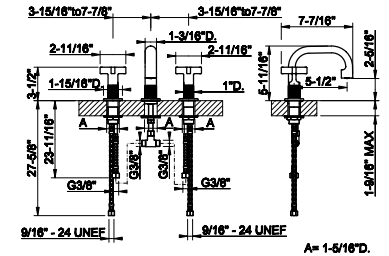

031 Chrome	1.896	735 Warm Bronze PVD	2.807
149 Finox Brushed Nickel	2.559	726 Warm Bronze Br. PVD	2.996
187 Aged Bronze	2.996	710 Brass PVD	2.807
713 Antique Brass	2.996	727 Brass Brushed PVD	2.996
030 Copper PVD	2.807	246 Gold PVD	3.187
706 Black Metal PVD	2.807	720 Nickel PVD	2.807
708 Copper Brushed PVD	2.996	299 Matte Black	2.559
707 Black Metal Br. PVD	2.996	845 Dark Bronze	2.996

58113

Widespread washbasin mixer with pop-up assembly

- Spout projection 6-5/16"
- Height 9-7/16"
- 1-1/4" D. pop-up drain and flexible hoses with 9/16" – 24 UNEF connections.
- Max flow rate 1.2 GPM
- ADA compliant