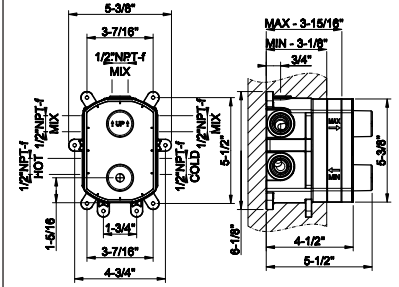

09279+20183