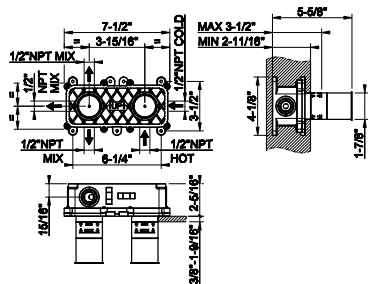

54169+63334