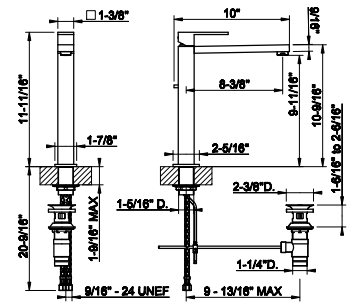

031	Chrome	1.272	720	Nickel PVD	1.884
149	Finox Brushed Nickel	1.718	299	Matte Black	1.718
030	Copper PVD	1.884			
706	Black Metal PVD	1.884			
708	Copper Brushed PVD	2.010			
707	Black Metal Br. PVD	2.010