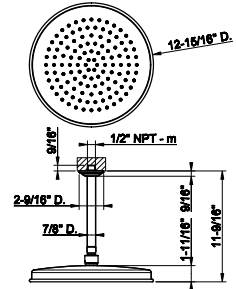

65153

Ceiling-mounted adjustable shower head with arm.

- 1/2" connections.
- Projection from ceiling 11-9/16"
- Max flow rate 1.75 GPM

031 Chrome	3.138	707 Black Metal Br. PVD	4.958
149 Finox Brushed Nickel	4.236	735 Warm Bronze PVD	4.646
187 Aged Bronze	4.958	726 Warm Bronze Br. PVD	4.958
713 Antique Brass	4.958	710 Brass PVD	4.646
030 Copper PVD	4.646	727 Brass Brushed PVD	4.958
706 Black Metal PVD	4.646	720 Nickel PVD	4.646
708 Copper Brushed PVD	4.958	299 Matte Black	4.236