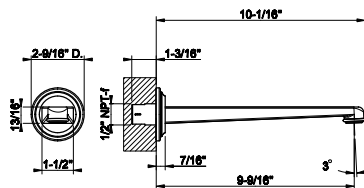

65101

Wall-mounted washbasin spout only

- Projection 9-9/16"
- 1/2" connections
- Drain not included - See DRAINS section
- Requires mixer control
- Max flow rate 1.2 GPM

031 Chrome	630	707 Black Metal Br. PVD	994
149 Finox Brushed Nickel	849	735 Warm Bronze PVD	931
187 Aged Bronze	994	726 Warm Bronze Br. PVD	994
713 Antique Brass	994	710 Brass PVD	931
030 Copper PVD	931	727 Brass Brushed PVD	994
706 Black Metal PVD	931	720 Nickel PVD	931
708 Copper Brushed PVD	994	299 Matte Black	849