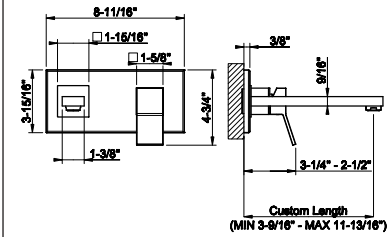

031 Chrome	2.609	720 Nickel PVD	3.860
149 Finox Brushed Nickel	3.523	299 Matte Black	3.523
030 Copper PVD	3.860		
706 Black Metal PVD	3.860		
708 Copper Brushed PVD	4.122		
707 Black Metal Br. PVD	4.122