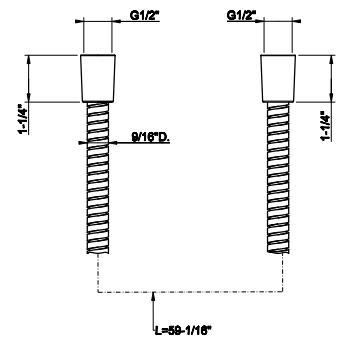

SP02148

Metal flexible hose, 59" length, 1/2" connector.

031 Chrome	166	735 Warm Bronze PVD	264
149 Finox Brushed Nickel	225	726 Warm Bronze Br. PVD	278
187 Aged Bronze	278	710 Brass PVD	264
713 Antique Brass	278	727 Brass Brushed PVD	278
030 Copper PVD	264	246 Gold PVD	296
706 Black Metal PVD	264	720 Nickel PVD	264
708 Copper Brushed PVD	278	299 Matte Black	225
707 Black Metal Br. PVD	278	845 Dark Bronze	269