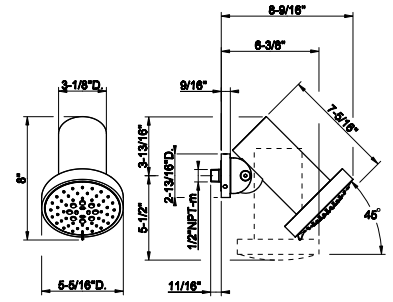

57269

1. Wall-mounted adjustable shower head.
2. RAINFALL/SPRAY/MASSAGE function.
   - 1/2" connections
   - Projection from the wall 7-1/16"
   - Flow rate 0.14 GPM at 60 PSI

031 Chrome	2.421	726 Warm Bronze Br. PVD	3.827
149 Finox Brushed Nickel	3.268	710 Brass PVD	3.584
187 Aged Bronze	3.827	727 Brass Brushed PVD	3.827
713 Antique Brass	3.827	246 Gold PVD	4.066
030 Copper PVD	3.584	720 Nickel PVD	3.584
706 Black Metal PVD	3.584	279 Matte White	3.268
708 Copper Brushed PVD	3.827	299 Matte Black	3.268
707 Black Metal Br. PVD	3.827	845 Dark Bronze	3.827
735 Warm Bronze PVD	3.584