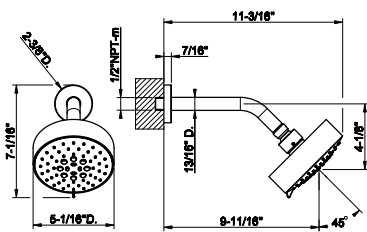

63356

Wall-mounted adjustable multi-function shower head with arm DIAMANTATO.

- 1/2" connections
- Projection from wall to center 9-11/16"
- Total projection 11-3/16"
- Max flow rate 1.75 gpm

031 Chrome	1.835	707 Black Metal Br. PVD	2.899
149 Finox Brushed Nickel	2.478	735 Warm Bronze PVD	2.716
187 Aged Bronze	2.899	726 Warm Bronze Br. PVD	2.899
713 Antique Brass	2.899	710 Brass PVD	2.716
030 Copper PVD	2.716	727 Brass Brushed PVD	2.899
706 Black Metal PVD	2.716	720 Nickel PVD	2.716
708 Copper Brushed PVD	2.899	299 Matte Black	2.478