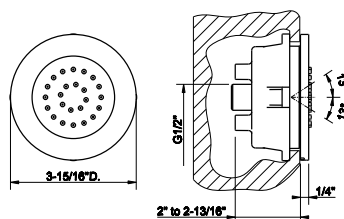

32982

TRIM PARTS ONLY Round in-wall pivotable body spray

• 1/2" connections
• Requires in-wall rough valve 32985
• Max flow rate 1 GPM at 60 PSI

031 Chrome	672	726 Warm Bronze Br. PVD	1.063
149 Finox Brushed Nickel	908	710 Brass PVD	995
187 Aged Bronze	1.063	727 Brass Brushed PVD	1.063
713 Antique Brass	1.063	246 Gold PVD	1.130
030 Copper PVD	995	147 Chrome Brushed	908
706 Black Metal PVD	995	720 Nickel PVD	995
708 Copper Brushed PVD	1.063	279 Matte White	908
707 Black Metal Br. PVD	1.063	299 Matte Black	908
735 Warm Bronze PVD	995