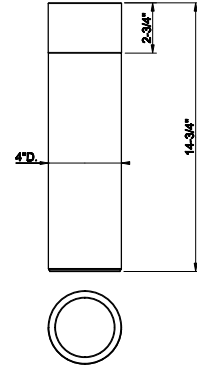

68417

Vase CESELLO 4" diameter, 14-3/4"H

707	Black Metal Br. PVD	2.366
726	Warm Bronze Br. PVD	2.366