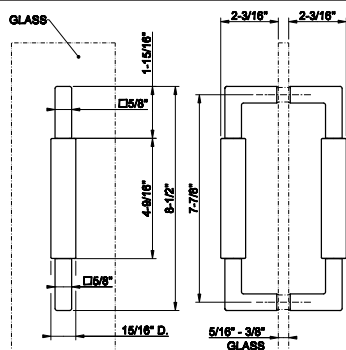

031	Chrome	739	726	Warm Bronze Br. PVD	1.169
149	Finox Brushed Nickel	998	710	Brass PVD	1.094
187	Aged Bronze	1.169	727	Brass Brushed PVD	1.169
713	Antique Brass	1.169	246	Gold PVD	1.242
030	Copper PVD	1.094	147	Chrome Brushed	998
706	Black Metal PVD	1.094	720	Nickel PVD	1.094
708	Copper Brushed PVD	1.169	716	Gold Brushed PVD	1.242
707	Black Metal Br. PVD	1.169	299	Matte Black	998
735	Warm Bronze PVD	1.094	845	Dark Bronze	1.169

67531

8" Double handle. Vertical/horizontal installation. RIGATO

- For 5/16" to 3/8" (8-10mm) glass
- 8-1/2" L x 2-3/16"D each
- 7-7/8" center-to-center
- For back-to-back installation

031	Chrome	783	726	Warm Bronze Br. PVD	1.237
149	Finox Brushed Nickel	1.058	710	Brass PVD	1.159
187	Aged Bronze	1.237	727	Brass Brushed PVD	1.237
713	Antique Brass	1.237	246	Gold PVD	1.316
030	Copper PVD	1.159	147	Chrome Brushed	1.058
706	Black Metal PVD	1.159	720	Nickel PVD	1.159
708	Copper Brushed PVD	1.237	716	Gold Brushed PVD	1.316
707	Black Metal Br. PVD	1.237	299	Matte Black	1.058
735	Warm Bronze PVD	1.159	845	Dark Bronze	1.237