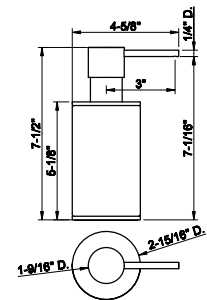

54731

Standing tumbler holder, white

239	Steel Brushed	331
708	Copper Brushed PVD	490
707	Black Metal Br. PVD	490
726	Warm Bronze Br. PVD	490
727	Brass Brushed PVD	490
299	Matte Black	447

54732

Standing tumbler holder, black

239	Steel Brushed	331
708	Copper Brushed PVD	490
707	Black Metal Br. PVD	490
726	Warm Bronze Br. PVD	490
727	Brass Brushed PVD	490
299	Matte Black	447

54737

Standing soap dispenser holder, white

239	Steel Brushed	817
708	Copper Brushed PVD	1.210
707	Black Metal Br. PVD	1.210
726	Warm Bronze Br. PVD	1.210
727	Brass Brushed PVD	1.210
299	Matte Black	1.104

54738

Standing soap dispenser holder, black

239	Steel Brushed	817
708	Copper Brushed PVD	1.210
707	Black Metal Br. PVD	1.210
726	Warm Bronze Br. PVD	1.210
727	Brass Brushed PVD	1.210
299	Matte Black	1.104

54743

Standing brush holder, white

239	Steel Brushed	611
708	Copper Brushed PVD	904
707	Black Metal Br. PVD	904
726	Warm Bronze Br. PVD	904
727	Brass Brushed PVD	904
299	Matte Black	826