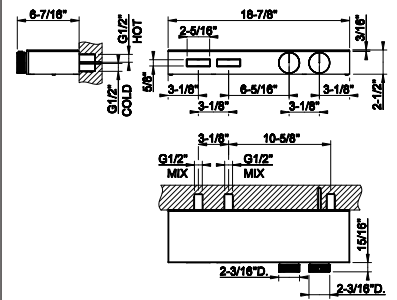

63021

In-wall thermostatic rough valve for shelf mixer for two simultaneous functions.

- High capacity
- 1/2"connections Outlet
- 3/4" connections Inlet
- Anti-scalding

031 Chrome	838

63022

TRIM PARTS ONLY External parts for thermostatic shelf mixer for two simultaneous functions, with push-button on/off controls. Shelf made of black frosted safety glass.

- Single backplate
- High capacity
- 1/2"connections Outlet
- 3/4" connections Inlet
- Anti-scalding
- Requires in-wall rough valve 63021

031 Chrome	4.338	735 Warm Bronze PVD	6.422
149 Finox Brushed Nickel	5.857	726 Warm Bronze Br. PVD	6.854
187 Aged Bronze	6.854	710 Brass PVD	6.422
713 Antique Brass	6.854	727 Brass Brushed PVD	6.854
030 Copper PVD	6.422	246 Gold PVD	7.289
706 Black Metal PVD	6.422	720 Nickel PVD	6.422
708 Copper Brushed PVD	6.854	299 Matte Black	5.857
707 Black Metal Br. PVD	6.854		

63021+63022