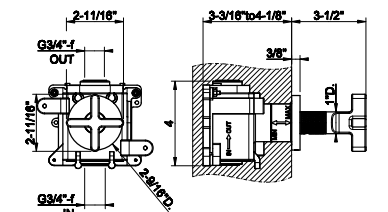

- High capacity
- 3/4" connections
- Vertical/Horizontal application
- Anti-scalding
- Requires in-wall rough valve 39683
- ADA compliant

031	Chrome	538	735	Warm Bronze PVD	1.131
149	Finox Brushed Nickel	1.031	726	Warm Bronze Br. PVD	1.208
187	Aged Bronze	1.208	710	Brass PVD	1.131
713	Antique Brass	1.208	727	Brass Brushed PVD	1.208
030	Copper PVD	1.131	246	Gold PVD	1.284
706	Black Metal PVD	1.131	720	Nickel PVD	1.131
708	Copper Brushed PVD	1.208	299	Matte Black	1.031
707	Black Metal Br. PVD	1.208	845	Dark Bronze	1.208