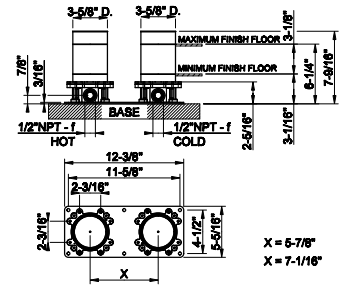

65099+58029