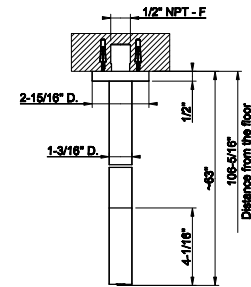

031 Chrome	1.545	706 Black Metal PVD	2.287
278 Glossy Coral	2.318	708 Copper Brushed PVD	2.440
273 Matte Greige	1.981	707 Black Metal Br. PVD	2.440
275 Matte Cipria	1.981	735 Warm Bronze PVD	2.287
276 Matte Agave	1.981	726 Warm Bronze Br. PVD	2.440
277 Glossy Odra	2.318	710 Brass PVD	2.287
149 Finox Brushed Nickel	2.086	727 Brass Brushed PVD	2.440
187 Aged Bronze	2.440	720 Nickel PVD	2.287
713 Antique Brass	2.440	299 Matte Black	2.086
030 Copper PVD	2.287	845 Dark Bronze	2.318