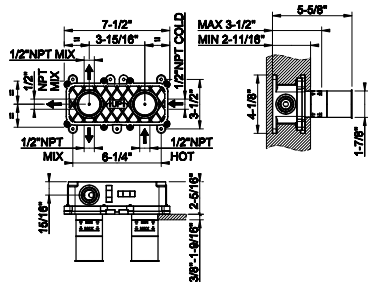

54169+63334

54169

In-wall thermostatic rough valve for 1/2/3-way diverter function

- 1/2" connections
- Anti-scalding
- Service stops not included
- Non-Shared Function

239 Steel Brushed	733

63334

TRIMS PARTS ONLY External parts for 2 -way diverter thermostatic and volume control

- Single backplates
- 1/2" connections
- Anti-scalding
- Requires in-wall rough valve 54169

031 Chrome	1.413	707 Black Metal Br. PVD	2.232
149 Finox Brushed Nickel	1.907	735 Warm Bronze PVD	2.089
187 Aged Bronze	2.232	726 Warm Bronze Br. PVD	2.232
713 Antique Brass	2.232	710 Brass PVD	2.089
030 Copper PVD	2.089	727 Brass Brushed PVD	2.232
706 Black Metal PVD	2.089	720 Nickel PVD	2.089
708 Copper Brushed PVD	2.232	299 Matte Black	1.907

ANELLO