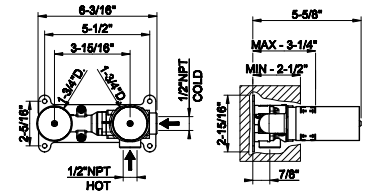

54197

Wall-mounted washbasin mixer rough valve
• Drain not included - See DRAINS section

239 Steel Brushed	703

54197+54383