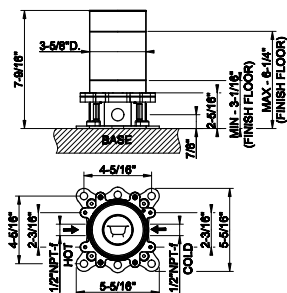

48189+54028

48189

Floor-mounted tub filler in-floor rough valve

031	Chrome	736