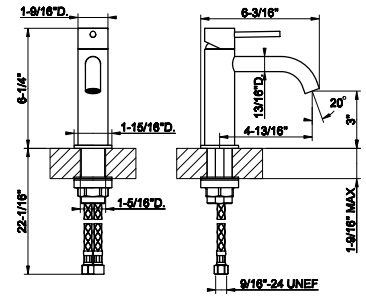

54002

Single lever washbasin mixer without pop-up assembly

- Spout projection 4-13/16"
- Height 6-1/4"
- Drain not included - See DRAINS section
- Max flow rate 1.2 GPM
- ADA compliant
- Handle kit

239	Steel Brushed	863
708	Copper Brushed PVD	1.277
707	Black Metal Br. PVD	1.277
726	Warm Bronze Br. PVD	1.277
727	Brass Brushed PVD	1.277
299	Matte Black	1.165

54009

Tall single lever washbasin mixer without pop-up assembly

- Spout projection 4-13/16"
- Height 12"
- Drain not included - See DRAINS section
- Max flow rate 1.2 GPM
- ADA compliant
- Handle kit

239	Steel Brushed	1.074
708	Copper Brushed PVD	1.590
707	Black Metal Br. PVD	1.590
726	Warm Bronze Br. PVD	1.590
727	Brass Brushed PVD	1.590
299	Matte Black	1.451