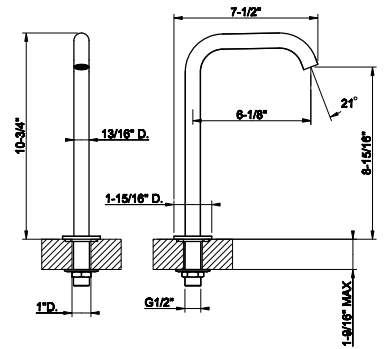

54093

High basin spout

239	Steel Brushed	594
708	Copper Brushed PVD	880
707	Black Metal Br. PVD	880
726	Warm Bronze Br. PVD	880
727	Brass Brushed PVD	880
299	Matte Black	802

54010

Medium wall-mounted spout basin