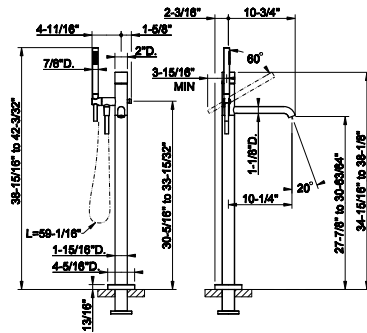

70528

TRIM PARTS ONLY Floor-mounted tub filler RIGATO

- Handshower
- Diverter
- Spout projection 10-1/4"
- Requires in-floor rough valve 48189
- Handshower max flow rate 1.75 GPM
- Spout mixed flow rate 6 GPM at 60 PSI.