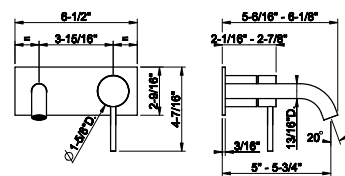

54488

TRIM PARTS ONLY Wall-mounted washbasin mixer trim
• Spout projection 5" - 5-3/4"
• Drain not included - See DRAINS section
• Requires in-wall rough valve 54197
• Max flow rate 1.2 GPM
• ADA compliant
• Handle kit

239 Steel Brushed	1.098
708 Copper Brushed PVD	1.627
707 Black Metal Br. PVD	1.627
726 Warm Bronze Br. PVD	1.627
727 Brass Brushed PVD	1.627
299 Matte Black	1.483