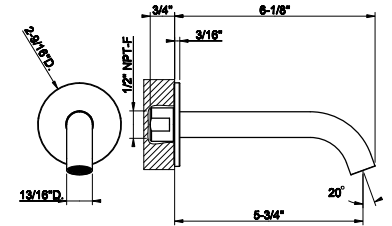

54010

Medium wall-mounted spout basin

239	Steel Brushed	420
708	Copper Brushed PVD	620
707	Black Metal Br. PVD	620
726	Warm Bronze Br. PVD	620
727	Brass Brushed PVD	620
299	Matte Black	565