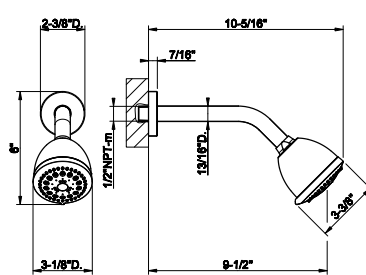

38765

Wall-mounted adjustable multi-function shower head with arm

- 1/2" connections
- Projection from wall to center 9-1/2"
- Total projection 10-5/16"
- Max flow rate 1.75 GPM

031	Chrome	645
149	Finox Brushed Nickel	871
299	Matte Black	871