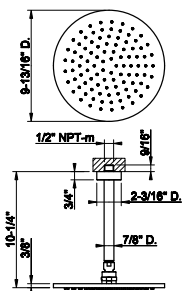

59152

Ceiling-mounted adjustable shower head with arm.

- 1/2" connections.
- Projection from ceiling 10-5/16"
- Max flow rate 1.75 GPM

031 Chrome	910	726 Warm Bronze Br. PVD	1.438
149 Finox Brushed Nickel	1.228	710 Brass PVD	1.347
030 Copper PVD	1.347	727 Brass Brushed PVD	1.438
706 Black Metal PVD	1.347	720 Nickel PVD	1.347
708 Copper Brushed PVD	1.438	279 Matte White	1.228
707 Black Metal Br. PVD	1.438	299 Matte Black	1.228
735 Warm Bronze PVD	1.347