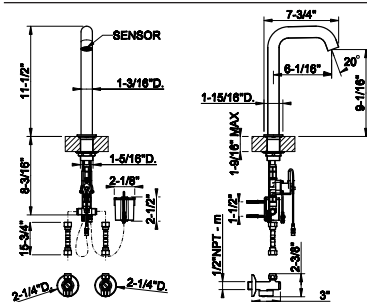

54080

Electronic basin mixer with temperature and water flow rate adjustment through under-basin control. FLESSA

- 1/2" connections
- Spout projection 6-1/16"
- Height 11-1/2"
- Drain not included - See DRAINS section
- Max flow rate 1.2 GPM - 0.2 GPC
- 10 sec flow cycle
- Sensor imbedded in the spout
- ADA compliant

239 Steel Brushed	2.693
708 Copper Brushed PVD	3.986
707 Black Metal Br. PVD	3.986
726 Warm Bronze Br. PVD	3.986
727 Brass Brushed PVD	3.986
299 Matte Black	3.636