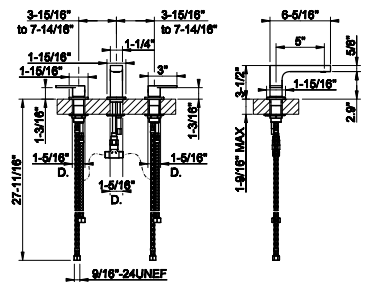

39215

Widespread washbasin mixer without pop-up assembly

- Spout projection 5"
- Height 3-1/2"
- Drain not included - See DRAINS section
- Max flow rate 1.2 GPM
- ADA compliant

031	Chrome	988
149	Finox Brushed Nickel	1.334
299	Matte Black	1.334

39212

Widespread washbasin mixer with pop-up assembly

- Spout projection 5"
- Height 4-5/8"
- 1-1/4" D. pop-up drain and flexible hoses with 9/16" – 24 UNEF connections
- Max flow rate 1.2 GPM
- ADA compliant

031	Chrome	1.016
149	Finox Brushed Nickel	1.372
299	Matte Black	1.372