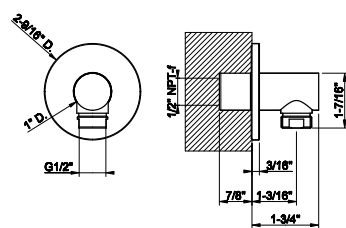

63469

Wall-elbow with backplate

- 1/2" connection