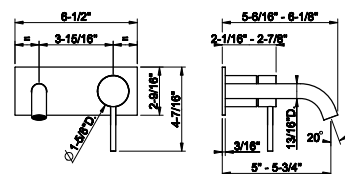

54188

TRIM PARTS ONLY Wall-mounted washbasin mixer trim
• Spout projection 5" - 5-3/4"
• Drain not included - See DRAINS section
• Requires in-wall rough valve 54197
• Max flow rate 1.2 GPM
• ADA compliant
• Handle kit

239 Steel Brushed	1.098
708 Copper Brushed PVD	1.627
707 Black Metal Br. PVD	1.627
726 Warm Bronze Br. PVD	1.627
727 Brass Brushed PVD	1.627
299 Matte Black	1.483