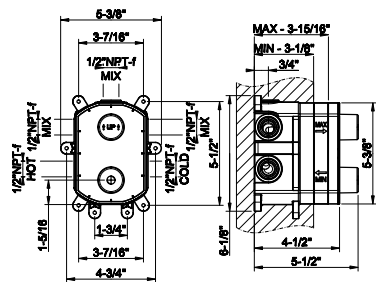

09279+58136

09279

In-wall thermostatic rough valve for 1/2/3-way diverter function

- 1/2" connections
- Vertical application
- Anti-scalding
- Non-Shared function

031 Chrome	762