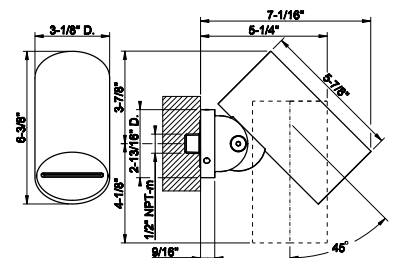

57249

Wall-mounted adjustable shower head FLESSA.
RAINFALL/SPRAY/MASSAGE function.

- 1/2" connections
- Projection from the wall 6-9/16"
- Max flow rate 1.75 GPM

239 Steel Brushed	2.091
708 Copper Brushed PVD	3.095
707 Black Metal Br. PVD	3.095
726 Warm Bronze Br. PVD	3.095
727 Brass Brushed PVD	3.095
299 Matte Black	2.823

57241

Wall-mounted adjustable showerhead TRAME.

- Multi-spray function
- 1/2" connections
- Projection from the wall 7-1/16"
- Max flow rate 1.75 GPM

239 Steel Brushed	2.173
708 Copper Brushed PVD	3.216
707 Black Metal Br. PVD	3.216
726 Warm Bronze Br. PVD	3.216
727 Brass Brushed PVD	3.216

57243

Wall-mounted adjustable showerhead TRAME

- Rain function
- 1/2" connections
- Projection from the wall 7-1/16"
- Max flow rate 1.75 GPM

239 Steel Brushed	2.173
708 Copper Brushed PVD	3.216
707 Black Metal Br. PVD	3.216
726 Warm Bronze Br. PVD	3.216
727 Brass Brushed PVD	3.216

57245

Wall-mounted adjustable showerhead TRAME.

- Mist function
- 1/2" connections
- Projection from the wall 7-1/16"
- Flow rate 0.14 GPM at 60 PSI

239 Steel Brushed	2.141
708 Copper Brushed PVD	3.168
707 Black Metal Br. PVD	3.168
726 Warm Bronze Br. PVD	3.168
727 Brass Brushed PVD	3.168

57247

Wall-mounted adjustable showerhead TRAME.

- Waterfall function
- 1/2" connections
- Projection from the wall 7-1/16"
- Max flow rate 1.75 GPM

239 Steel Brushed	2.371
708 Copper Brushed PVD	3.509
707 Black Metal Br. PVD	3.509
726 Warm Bronze Br. PVD	3.509
727 Brass Brushed PVD	3.509