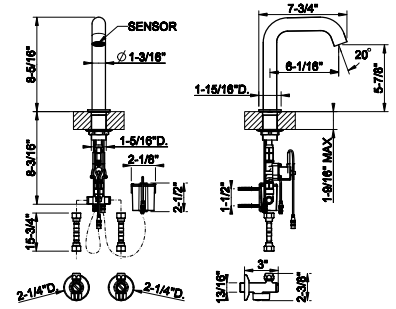

54181

Electronic basin mixer with temperature and water flow rate adjustment through under-basin control. INTRECCIO

- 1/2" connections
- Spout projection 6-1/16"
- Height 8-5/16"
- Drain not included - See DRAINS section
- Max flow rate 1.2 GPM - 0.2 GPC
- 10 sec flow cycle
- Sensor imbedded in the spout
- ADA compliant

239 Steel Brushed	2.914
708 Copper Brushed PVD	4.313
707 Black Metal Br. PVD	4.313
726 Warm Bronze Br. PVD	4.313
727 Brass Brushed PVD	4.313
299 Matte Black	3.934

54180

Electronic basin mixer with temperature and water flow rate adjustment through under-basin control. INTRECCIO

- 1/2" connections
- Spout projection 6-1/16"
- Height 11-1/2"
- Drain not included - See DRAINS section
- Max flow rate 1.2 GPM - 0.2 GPC
- 10 sec flow cycle
- Sensor imbedded in the spout
- ADA compliant