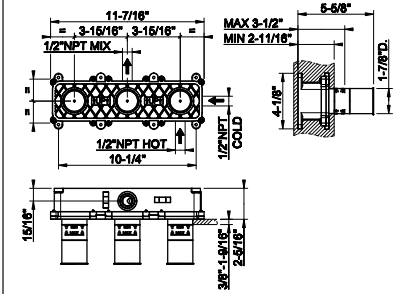

54139+63342

63342

TRIM PARTS ONLY Wall-mounted two-way built-in bath mixer

- Separate backplate
- Tub filler spout
- Diverter
- 1/2" connections
- Requires rough valve 54139
- Requires inline Pressure Balance