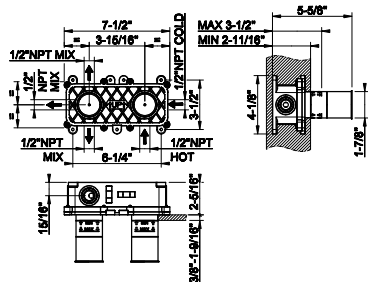

54169+54034