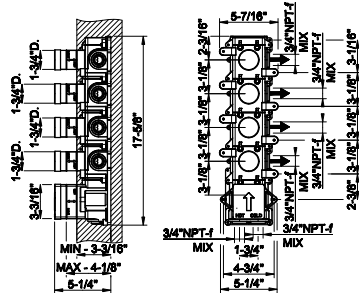

39699+58348

39699

In-wall thermostatic rough valve with 4 volume controls

- High capacity
- 3/4" connections
- Vertical/Horizontal application
- Anti-scalding
- Max flow rate 1.75 GPM

031 Chrome	2.172