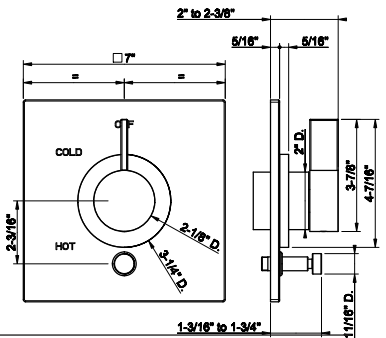

73674

TRIM PARTS ONLY External parts for pressure balance with 2 ways diverter. DIAMANTATO

- Single backplate
- Requires in-wall rough valve 09274

031 Chrome	1.113	735 Warm Bronze PVD	1.648
149 Finox Brushed Nickel	1.504	726 Warm Bronze Br. PVD	1.758
187 Aged Bronze	1.758	710 Brass PVD	1.648
713 Antique Brass	1.758	727 Brass Brushed PVD	1.758
030 Copper PVD	1.648	720 Nickel PVD	1.648
706 Black Metal PVD	1.648	299 Matte Black	1.504
708 Copper Brushed PVD	1.758	845 Dark Bronze	1.758
707 Black Metal Br. PVD	1.758