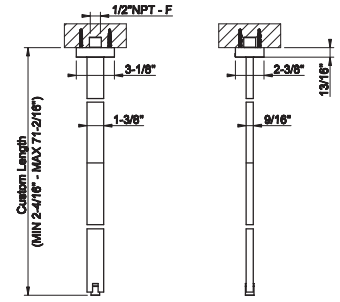

26699

1. Ceiling-mounted washbasin spout only
2. Custom length: Min. 2-1/4" Max. 71-1/8"
   - Drain not included - See DRAINS section
   - Requires mixer control
   - Max flow rate 1.2 GPM