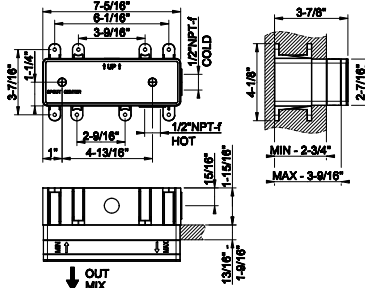

44697+53088