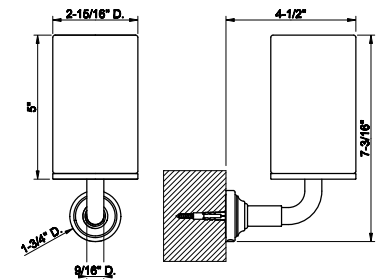

65408

Wall-mounted holder, black

031 Chrome	634	707 Black Metal Br. PVD	1.000
149 Finox Brushed Nickel	855	735 Warm Bronze PVD	937
187 Aged Bronze	1.000	726 Warm Bronze Br. PVD	1.000
713 Antique Brass	1.000	710 Brass PVD	937
030 Copper PVD	937	727 Brass Brushed PVD	1.000
706 Black Metal PVD	937	720 Nickel PVD	937
708 Copper Brushed PVD	1.000	299 Matte Black	855