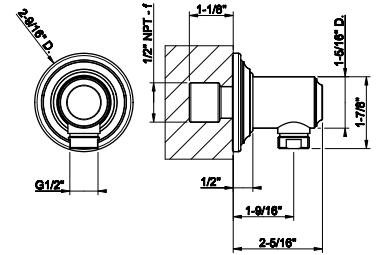

65169

Wall elbow with backplate

- 1/2" connection

031 Chrome	422	707 Black Metal Br. PVD	667
149 Finox Brushed Nickel	569	735 Warm Bronze PVD	624
187 Aged Bronze	667	726 Warm Bronze Br. PVD	667
713 Antique Brass	667	710 Brass PVD	624
030 Copper PVD	624	727 Brass Brushed PVD	667
706 Black Metal PVD	624	720 Nickel PVD	624
708 Copper Brushed PVD	667	299 Matte Black	569