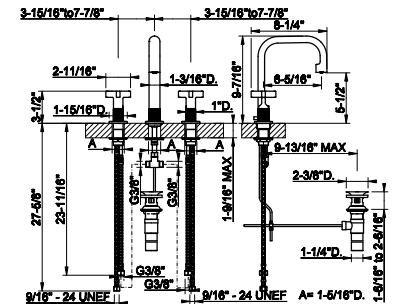

031 Chrome	1.932	735 Warm Bronze PVD	2.859
149 Finox Brushed Nickel	2.609	726 Warm Bronze Br. PVD	3.053
187 Aged Bronze	3.053	710 Brass PVD	2.859
713 Antique Brass	3.053	727 Brass Brushed PVD	3.053
030 Copper PVD	2.859	246 Gold PVD	3.247
706 Black Metal PVD	2.859	720 Nickel PVD	2.859
708 Copper Brushed PVD	3.053	299 Matte Black	2.609
707 Black Metal Br. PVD	3.053	845 Dark Bronze	3.053