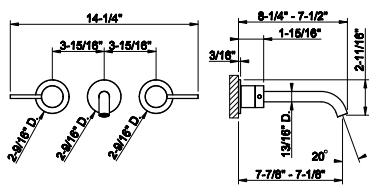

54394

TRIM PARTS ONLY Wall-mounted washbasin mixer trim
• Spout projection 7-7/8" - 7-1/8"
• Drain not included - See DRAINS section
• Requires in-wall rough valve 48089
• Max flow rate 1.2 GPM
• ADA compliant
• Handle kit

239 Steel Brushed	1.457
708 Copper Brushed PVD	2.157
707 Black Metal Br. PVD	2.157
726 Warm Bronze Br. PVD	2.157
727 Brass Brushed PVD	2.157