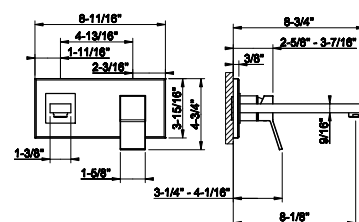

44697

Wall-mounted washbasin mixer control rough valve

- 1/2" connections

031	Chrome	475