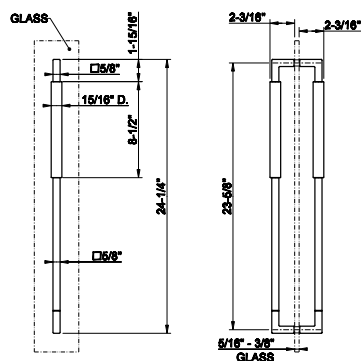

67637

24" Double handle. Vertical/horizontal installation. DIAMANTATO

- For 5/16" to 3/8" (8-10mm) glass
- 24-1/4"L x 2-3/16"D each
- 23-5/8" center-to-center
- For back-to-back installation

031 Chrome	1.217	726 Warm Bronze Br. PVD	1.923
149 Finox Brushed Nickel	1.643	710 Brass PVD	1.801
187 Aged Bronze	1.923	727 Brass Brushed PVD	1.923
713 Antique Brass	1.923	246 Gold PVD	2.045
030 Copper PVD	1.801	147 Chrome Brushed	1.643
706 Black Metal PVD	1.801	720 Nickel PVD	1.801
708 Copper Brushed PVD	1.923	716 Gold Brushed PVD	2.045
707 Black Metal Br. PVD	1.923	299 Matte Black	1.643
735 Warm Bronze PVD	1.801	845 Dark Bronze	1.923