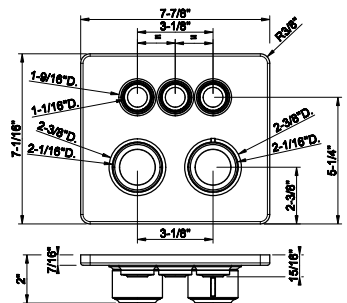

65234

TRIM PARTS ONLY External parts for thermostatic mixer for three functions, with push-button on/off control

- Single backplate
- 1/2"connections
- Anti-scalding
- Requires in-wall rough valve 63001
- Non-Shared Function

031	Chrome	2.148	735	Warm Bronze PVD	3.175
149	Finox Brushed Nickel	2.898	726	Warm Bronze Br. PVD	3.390
187	Aged Bronze	3.390	710	Brass PVD	3.175
713	Antique Brass	3.390	727	Brass Brushed PVD	3.390
030	Copper PVD	3.175	246	Gold PVD	3.609
706	Black Metal PVD	3.175	720	Nickel PVD	3.175
708	Copper Brushed PVD	3.390	299	Matte Black	2.898
707	Black Metal Br. PVD	3.390