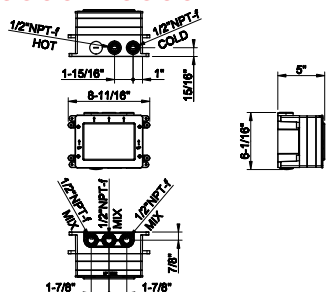

63001+63004

63001

In-wall thermostatic rough valve for 1/2/3- way diverter function .

- 1/2"connections
- Anti-scalding
- Please consult rough valvedimensions - this unit will NOT fit in a standard 4" wall