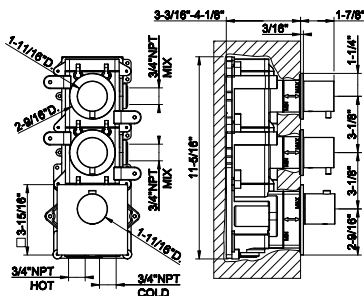

54504

TRIM PARTS ONLY External parts for thermostatic with 2volume controls

- Separate backplates
- High capacity
- 3/4" connections
- Vertical/Horizontal application
- Anti-scalding
- Requires in-wall rough valve 39693