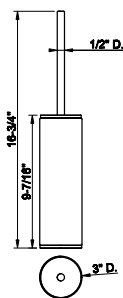

58544
Standing brush holder, black

031 Chrome	737	735 Warm Bronze PVD	1.092
149 Finox Brushed Nickel	995	726 Warm Bronze Br. PVD	1.165
187 Aged Bronze	1.165	710 Brass PVD	1.092
713 Antique Brass	1.165	727 Brass Brushed PVD	1.165
030 Copper PVD	1.092	246 Gold PVD	1.238
706 Black Metal PVD	1.092	720 Nickel PVD	992
708 Copper Brushed PVD	1.165	299 Matte Black	995
707 Black Metal Br. PVD	1.165	845 Dark Bronze	1.165

66455
Horizontal/Vertical paper-roll holder

031 Chrome	348	726 Warm Bronze Br. PVD	550
149 Finox Brushed Nickel	470	710 Brass PVD	515
187 Aged Bronze	550	727 Brass Brushed PVD	550
713 Antique Brass	550	246 Gold PVD	585
030 Copper PVD	515	720 Nickel PVD	515
706 Black Metal PVD	515	279 Matte White	470
708 Copper Brushed PVD	550	299 Matte Black	470
707 Black Metal Br. PVD	550	845 Dark Bronze	550
735 Warm Bronze PVD	515		

66500
12" Towel rail

031 Chrome	452	726 Warm Bronze Br. PVD	715
149 Finox Brushed Nickel	611	710 Brass PVD	670
187 Aged Bronze	715	727 Brass Brushed PVD	715
713 Antique Brass	715	246 Gold PVD	761
030 Copper PVD	670	720 Nickel PVD	670
706 Black Metal PVD	670	279 Matte White	611
708 Copper Brushed PVD	715	299 Matte Black	611
707 Black Metal Br. PVD	715	845 Dark Bronze	715
735 Warm Bronze PVD	670		

66502
18" Towel rail

031 Chrome	483	726 Warm Bronze Br. PVD	763
149 Finox Brushed Nickel	652	710 Brass PVD	715
187 Aged Bronze	763	727 Brass Brushed PVD	763
713 Antique Brass	763	246 Gold PVD	811
030 Copper PVD	715	720 Nickel PVD	715
706 Black Metal PVD	715	279 Matte White	652
708 Copper Brushed PVD	763	299 Matte Black	652
707 Black Metal Br. PVD	763	845 Dark Bronze	763
735 Warm Bronze PVD	715		

66504
24" Towel rail