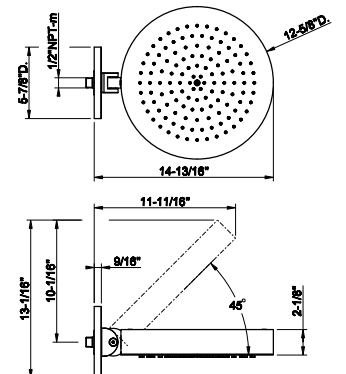

66156

Wall-mounted adjustable shower head with arm.

- 1/2" connections.
- Projection from wall to center 9-7/16"
- Total projection 11-1/16"
- Max flow rate 1.75 GPM

031 Chrome	1.351	735 Warm Bronze PVD	2.000
149 Finox Brushed Nickel	1.824	726 Warm Bronze Br. PVD	2.135
187 Aged Bronze	2.135	710 Brass PVD	2.000
713 Antique Brass	2.135	727 Brass Brushed PVD	2.135
030 Copper PVD	2.000	246 Gold PVD	2.270
706 Black Metal PVD	2.000	720 Nickel PVD	2.000
708 Copper Brushed PVD	2.135	299 Matte Black	1.824
707 Black Metal Br. PVD	2.135	845 Dark Bronze	2.135