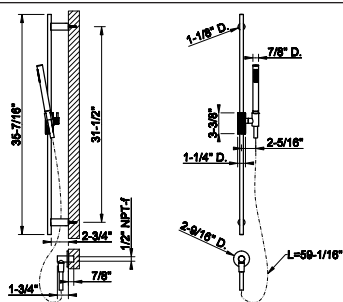

63582

Handshower and adjustable sliding rail set. RIGATO

- Adjustable bar
- Adjustable hook
- 59" Flex hose
- Wall elbow
- Max flow rate 1.75 GPM.

031 Chrome	1.440	735 Warm Bronze PVD	2.130
149 Finox Brushed Nickel	1.944	726 Warm Bronze Br. PVD	2.275
187 Aged Bronze	2.275	710 Brass PVD	2.130
713 Antique Brass	2.275	727 Brass Brushed PVD	2.275
030 Copper PVD	2.130	720 Nickel PVD	2.130
706 Black Metal PVD	2.130	299 Matte Black	1.944
708 Copper Brushed PVD	2.275	845 Dark Bronze	2.275
707 Black Metal Br. PVD	2.275