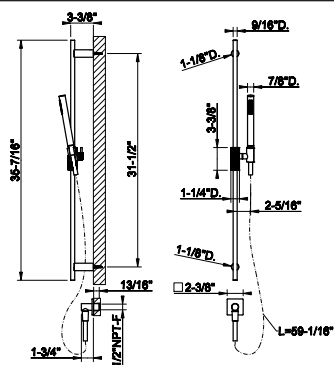

73641

Handshower and adjustable sliding rail set. DIAMANTATO

- Adjustable bar
- Adjustable hook
- 59-1/16" hose length
- Wall elbow
- Max flow rate 1.75 GPM

031 Chrome	1.639	735 Warm Bronze PVD	2.428
149 Finox Brushed Nickel	2.215	726 Warm Bronze Br. PVD	2.591
187 Aged Bronze	2.591	710 Brass PVD	2.428
713 Antique Brass	2.591	727 Brass Brushed PVD	2.591
030 Copper PVD	2.428	720 Nickel PVD	2.428
706 Black Metal PVD	2.428	299 Matte Black	2.215
708 Copper Brushed PVD	2.591	845 Dark Bronze	2.591
707 Black Metal Br. PVD	2.591		