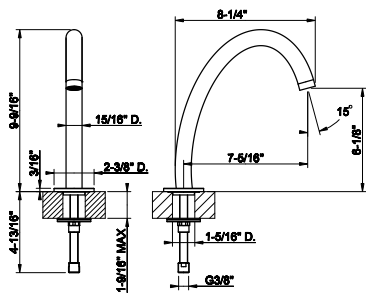

66021

Deck-mounted medium washbasin spout only without pop-up assembly

- Spout projection 7-5/16"
- Height 9-9/16"
- 1/2" connections
- Drain not included - See DRAINS section
- Requires handle kit
- Max flow rate 1.2 GPM
- Flexible hoses with 9/16" – 24 UNEF connections.

031 Chrome	626	708 Copper Brushed PVD	991
278 Glossy Coral	991	707 Black Metal Br. PVD	991
277 Glossy Odra	991	726 Warm Bronze Br. PVD	991
276 Matte Agave	846	727 Brass Brushed PVD	991
275 Matte Cipria	846	720 Nickel PVD	928
273 Matte Greige	846	299 Matte Black	846
149 Finox Brushed Nickel	846	845 Dark Bronze	991
706 Black Metal PVD	928