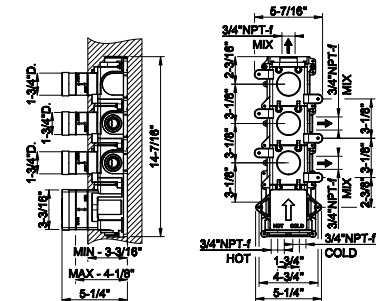

39695+65204

65204

TRIM PARTS ONLY External parts for thermostatic with 3 volume controls

- Single backplate
- High capacity
- 3/4" connections
- Vertical/Horizontal application
- Anti-scalding
- Requires in-wall rough valve 39695