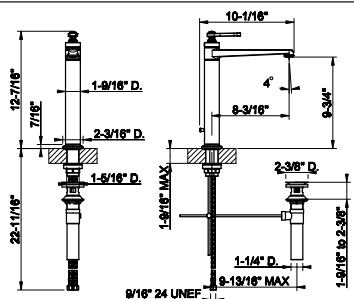

65003

Tall single lever washbasin mixer with pop-up assembly

- Spout projection 8-3/16"
- Height 12-7/16"
- 1-1/4" D. pop-up drain and flexible hoses with 9/16" – 24 UNEF connections
- Max flow rate 1.2 GPM
- ADA compliant