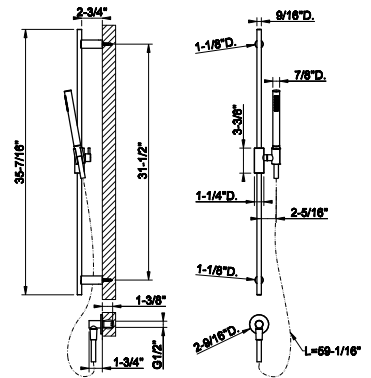

70442

Handshower and adjustable sliding rail set. CESELLO

- Adjustable bar
- Adjustable hook
- 59" Flex hose
- Wall elbow
- Max flow rate 1.75GPM. Insert in desired finish included.

031 Chrome	1.474	726 Warm Bronze Br. PVD	2.330
149 Finox Brushed Nickel	1.991	710 Brass PVD	2.182
706 Black Metal PVD	2.182	727 Brass Brushed PVD	2.330
708 Copper Brushed PVD	2.330	299 Matte Black	1.991
707 Black Metal Br. PVD	2.330	845 Dark Bronze	2.330
735 Warm Bronze PVD	2.182