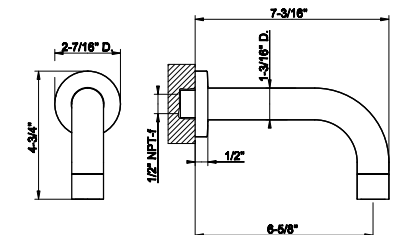

38379

Floor-mounted tub filler in-floor rough valve

031 Chrome	736

38379+24943

24943

TRIM PARTS ONLY Floor-mounted tub filler

- Handshower
- 59" flex hose
- Diverter
- Requires in-floor rough valve 38379
- Spout projection 9-7/16"
- Handshower max flow rate 1.75 GPM
- Spout max flow rate 6 GPM at 60 PSI

031 Chrome	2.963
149 Finox Brushed Nickel	4.000
299 Matte Black	4.000

18637

Three-hole roman tub set

- Diverter in the spout.
- Spout projection 7-3/8"
- Height 10-11/16"
- 59" flexible hose and pull-out antilimestone handshower.
- Handshower Max flow rate 1.75 GPM
- Spout: mixed flow rate 5 GPM at 60 PSI

031 Chrome	1.314
149 Finox Brushed Nickel	1.774
299 Matte Black	1.774

38785

Wall mounted Bath spout only

- 1/2' connections with separate control (not included)
- Spout projection 6-5/8"
- Drain not included - See DRAINS section
- Requires mixer control 18643
- Flow rate 6.4 GPM at 60 PSI

031 Chrome	376
149 Finox Brushed Nickel	508
299 Matte Black	508