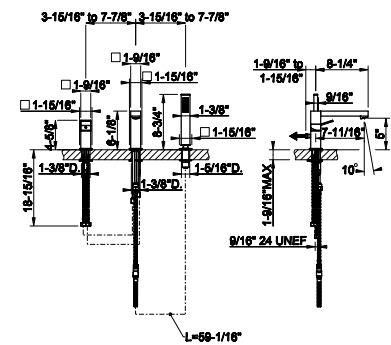

031 Chrome	2.166	720 Nickel PVD	3.206
149 Finox Brushed Nickel	2.925	299 Matte Black	2.925
030 Copper PVD	3.206		
706 Black Metal PVD	3.206		
708 Copper Brushed PVD	3.423		
707 Black Metal Br. PVD	3.423