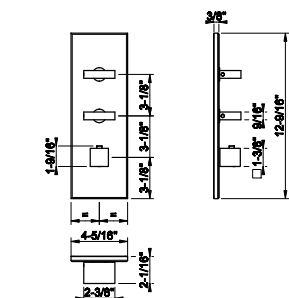

031 Chrome	1.783	735 Warm Bronze PVD	2.638
149 Finox Brushed Nickel	2.407	726 Warm Bronze Br. PVD	2.817
187 Aged Bronze	2.817	710 Brass PVD	2.638
713 Antique Brass	2.817	727 Brass Brushed PVD	2.817
030 Copper PVD	2.638	720 Nickel PVD	2.638
706 Black Metal PVD	2.638	299 Matte Black	2.407
708 Copper Brushed PVD	2.817	845 Dark Bronze	2.817
707 Black Metal Br. PVD	2.817