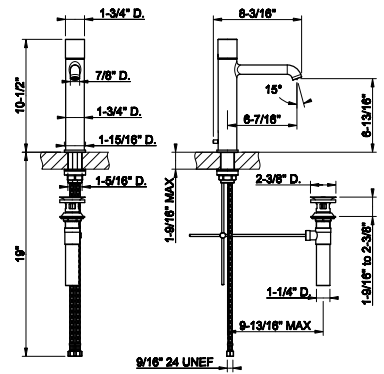

70505

Medium single lever washbasin mixer with pop-up assembly. RIGATO

- Spout projection 6-7/16"
- Height 10-1/2"
- 1-1/4" pop up drain and Flexible hoses with 9/16" – 24 UNEF connections.
- Max flow rate 1.2 GPM

031	Chrome	1.063	726	Warm Bronze Br. PVD	1.680
149	Finox Brushed Nickel	1.437	710	Brass PVD	1.574
706	Black Metal PVD	1.574	727	Brass Brushed PVD	1.680
708	Copper Brushed PVD	1.680	299	Matte Black	1.437
707	Black Metal Br. PVD	1.680	845	Dark Bronze	1.680
735	Warm Bronze PVD	1.574