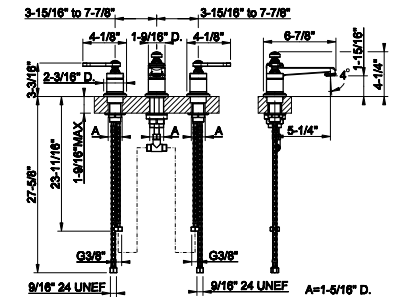

031 Chrome	2.095	707 Black Metal Br. PVD	3.311
149 Finox Brushed Nickel	2.829	735 Warm Bronze PVD	3.102
187 Aged Bronze	3.311	726 Warm Bronze Br. PVD	3.311
713 Antique Brass	3.311	710 Brass PVD	3.102
030 Copper PVD	3.102	727 Brass Brushed PVD	3.311
706 Black Metal PVD	3.102	720 Nickel PVD	3.102
708 Copper Brushed PVD	3.311	299 Matte Black	2.829

65012

Widespread washbasin mixer with pop-up assembly

- Spout projection 5-1/4"
- Height 6-1/8"
- 1-1/4" D. pop-up drain and flexiblehoses with 9/16" – 24 UNEF connections.
- Max flow rate 1.2 GPM
- ADA compliant