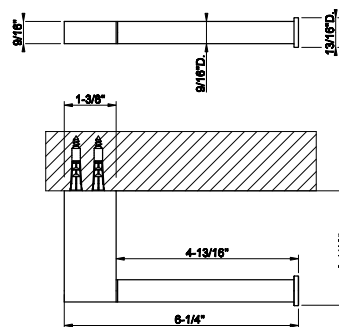

58544
Standing brush holder, black

031 Chrome	737	735 Warm Bronze PVD	1.092
149 Finox Brushed Nickel	995	726 Warm Bronze Br. PVD	1.165
187 Aged Bronze	1.165	710 Brass PVD	1.092
713 Antique Brass	1.165	727 Brass Brushed PVD	1.165
030 Copper PVD	1.092	246 Gold PVD	1.238
706 Black Metal PVD	1.092	720 Nickel PVD	992
708 Copper Brushed PVD	1.165	299 Matte Black	995
707 Black Metal Br. PVD	1.165	845 Dark Bronze	1.165

66455
Horizontal/Vertical paper-roll holder

031 Chrome	348	726 Warm Bronze Br. PVD	550
149 Finox Brushed Nickel	470	710 Brass PVD	515
187 Aged Bronze	550	727 Brass Brushed PVD	550
713 Antique Brass	550	246 Gold PVD	585
030 Copper PVD	515	720 Nickel PVD	515
706 Black Metal PVD	515	279 Matte White	470
708 Copper Brushed PVD	550	299 Matte Black	470
707 Black Metal Br. PVD	550	845 Dark Bronze	550
735 Warm Bronze PVD	515