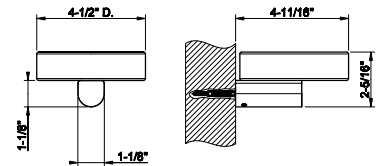

031 Chrome	386	726 Warm Bronze Br. PVD	609
149 Finox Brushed Nickel	520	710 Brass PVD	571
030 Copper PVD	571	727 Brass Brushed PVD	609
706 Black Metal PVD	571	720 Nickel PVD	571
708 Copper Brushed PVD	609	279 Matte White	520
707 Black Metal Br. PVD	609	299 Matte Black	520
735 Warm Bronze PVD	571