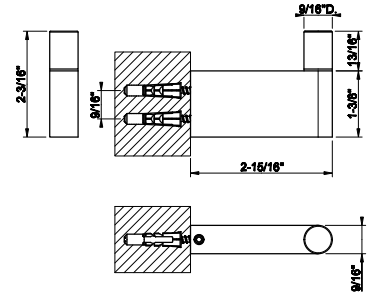

70323

Wall mounted garment hook, TRAME

031 Chrome	281	726 Warm Bronze Br. PVD	444
149 Finox Brushed Nickel	381	710 Brass PVD	416
706 Black Metal PVD	416	727 Brass Brushed PVD	444
708 Copper Brushed PVD	444		
707 Black Metal Br. PVD	444		
735 Warm Bronze PVD	416