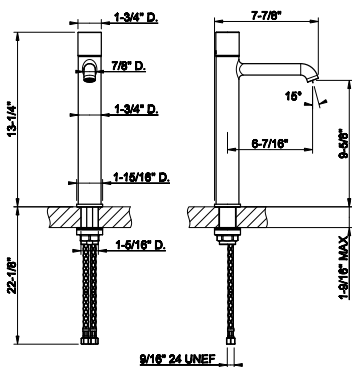

70304

Tall single lever washbasin mixer without pop-up assembly. TRAME

- Spout projection 6-7/16"
- Height 13-1/4"
- Drain not included – see DRAINS section
- Max flow rate 1.2 GPM
- Flexible hoses with 9/16" – 24 UNEF connections.

031 Chrome	1.072	726 Warm Bronze Br. PVD	1.693
149 Finox Brushed Nickel	1.448	710 Brass PVD	1.587
706 Black Metal PVD	1.587	727 Brass Brushed PVD	1.693
708 Copper Brushed PVD	1.693		
707 Black Metal Br. PVD	1.693		
735 Warm Bronze PVD	1.587