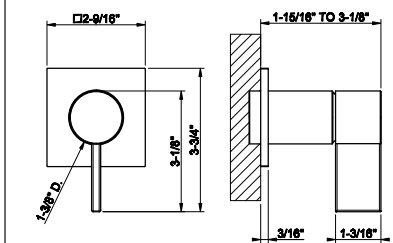

73509

TRIM PARTS ONLY Wall-mounted washbasin mixer control. RIGATO

- Connection 9/16" - 24 UNEF
- Drain not included - See DRAINS section
- Requires in-wall rough valve 63412

031 Chrome	457	735 Warm Bronze PVD	676
149 Finox Brushed Nickel	618	726 Warm Bronze Br. PVD	722
187 Aged Bronze	722	710 Brass PVD	676
713 Antique Brass	722	727 Brass Brushed PVD	722
030 Copper PVD	676	720 Nickel PVD	676
706 Black Metal PVD	676	299 Matte Black	618
708 Copper Brushed PVD	722	845 Dark Bronze	722
707 Black Metal Br. PVD	722