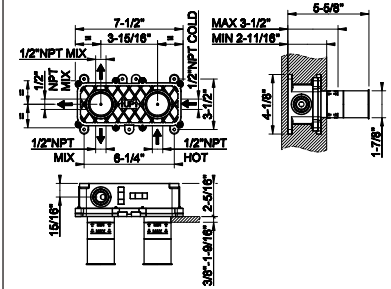

54169+63336