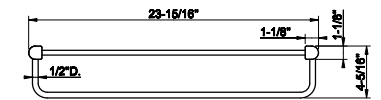

59407

24" shelf with towel holder

031 Chrome	747 726	Warm Bronze Br. PVD	1.179
149 Finox Brushed Nickel	1.008 710	Brass PVD	1.106
030 Copper PVD	1.106 727	Brass Brushed PVD	1.179
706 Black Metal PVD	1.106 720	Nickel PVD	1.106
708 Copper Brushed PVD	1.179 279	Matte White	1.008
707 Black Metal Br. PVD	1.179 299	Matte Black	1.008
735 Warm Bronze PVD	1.106		