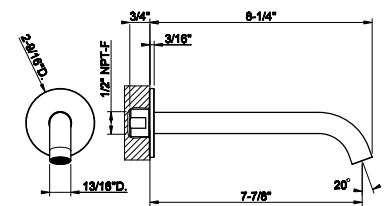

54110

Long wall-mounted spout basin

239	Steel Brushed	442
708	Copper Brushed PVD	652
707	Black Metal Br. PVD	652
726	Warm Bronze Br. PVD	652
727	Brass Brushed PVD	652
299	Matte Black	594

54299

Ceiling-mounted washbasin spout only

- Spout length 63"
- Drain not included - See DRAINS section
- Requires mixer control 54219 + 53112 or 54205
- Max flow rate 1.2 GPM

239	Steel Brushed	2.313
708	Copper Brushed PVD	3.424
707	Black Metal Br. PVD	3.424
726	Warm Bronze Br. PVD	3.424
727	Brass Brushed PVD	3.424
299	Matte Black	3.123