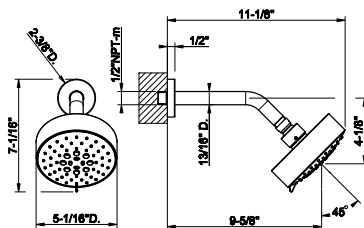

66158

Wall-mounted adjustable multi-function shower head with arm:

- 1/2" connections
- Projection from wall to center 9-5/8"
- Total projection 11-1/8"
- Max flow rate 1.75 gpm

031 Chrome	1.658	735 Warm Bronze PVD	2.454
149 Finox Brushed Nickel	2.239	726 Warm Bronze Br. PVD	2.620
187 Aged Bronze	2.620	710 Brass PVD	2.454
713 Antique Brass	2.620	727 Brass Brushed PVD	2.620
030 Copper PVD	2.454	246 Gold PVD	2.786
706 Black Metal PVD	2.454	720 Nickel PVD	2.454
708 Copper Brushed PVD	2.620	299 Matte Black	2.239
707 Black Metal Br. PVD	2.620	845 Dark Bronze	2.620