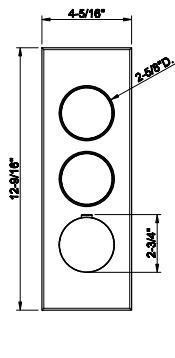

66200

TRIM PARTS ONLY External parts for thermostatic with 2 volume controls

- Single backplate
- High capacity
- 3/4" connections
- Vertical/Horizontal application
- Anti-scalding
- Requires in-wall rough valve 39693

031	Chrome	2.002	727	Brass Brushed PVD	3.164
149	Finox Brushed Nickel	2.703	720	Nickel PVD	2.963
706	Black Metal PVD	2.963	299	Matte Black	2.703
708	Copper Brushed PVD	3.164	845	Dark Bronze	3.164
707	Black Metal Br. PVD	3.164			
726	Warm Bronze Br. PVD	3.164