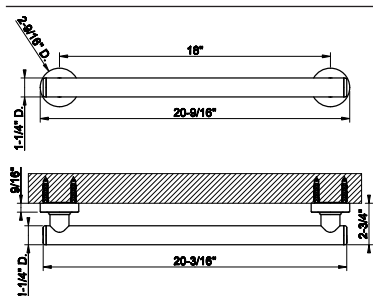

031 Chrome	918	726 Warm Bronze Br. PVD	1.446
149 Finox Brushed Nickel	1.190	710 Brass PVD	1.355
187 Aged Bronze	1.446	727 Brass Brushed PVD	1.446
713 Antique Brass	1.446	246 Gold PVD	1.543
030 Copper PVD	1.355	720 Nickel PVD	1.355
706 Black Metal PVD	1.355	279 Matte White	1.144
708 Copper Brushed PVD	1.446	299 Matte Black	1.144
707 Black Metal Br. PVD	1.446	845 Dark Bronze	1.446
735 Warm Bronze PVD	1.355		

58424

Safety grip-handle for bathtub and shower enclosure
• 18" length

031 Chrome	1.680	735 Warm Bronze PVD	2.488
149 Finox Brushed Nickel	2.270	726 Warm Bronze Br. PVD	2.655
187 Aged Bronze	2.657	710 Brass PVD	2.488
713 Antique Brass	2.657	727 Brass Brushed PVD	2.657
030 Copper PVD	2.488	246 Gold PVD	2.820
706 Black Metal PVD	2.488	720 Nickel PVD	2.488
708 Copper Brushed PVD	2.657	299 Matte Black	2.270
707 Black Metal Br. PVD	2.657