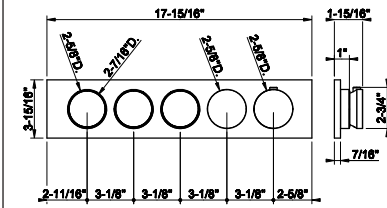

63013+66224