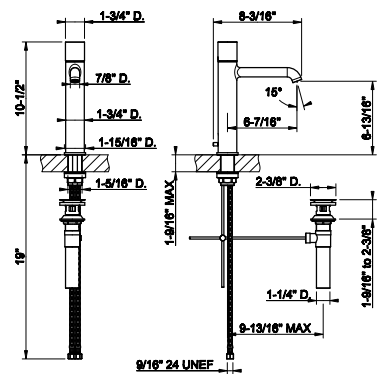

70405

Medium single lever washbasin mixer with pop-up assembly. CESELLO

- Spout projection 6-7/16"
- Height 10-1/2"
- 1-1/4" pop up drain and Flexible hoses with 9/16" – 24 UNEF connections.
- Max flow rate 1.2 GPM

031	Chrome	1.063	726	Warm Bronze Br. PVD	1.680
149	Finox Brushed Nickel	1.437	710	Brass PVD	1.574
706	Black Metal PVD	1.574	727	Brass Brushed PVD	1.680
708	Copper Brushed PVD	1.680	299	Matte Black	1.437
707	Black Metal Br. PVD	1.680	845	Dark Bronze	1.680
735	Warm Bronze PVD	1.574