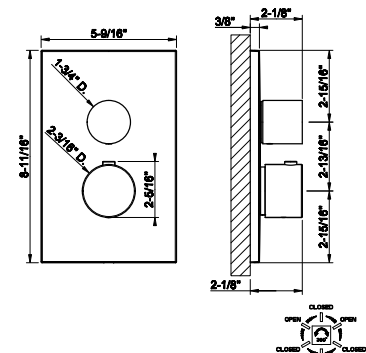

73637

TRIM PARTS ONLY External parts for three ways diverter thermostatic and volume control. DIAMANTATO

- Single backplate
- Vertical application
- Requires in-wall rough valve 09279

031 Chrome	1.552	735 Warm Bronze PVD	2.297
149 Finox Brushed Nickel	2.095	726 Warm Bronze Br. PVD	2.454
187 Aged Bronze	2.454	710 Brass PVD	2.297
713 Antique Brass	2.454	727 Brass Brushed PVD	2.454
030 Copper PVD	2.297	720 Nickel PVD	2.297
706 Black Metal PVD	2.297	299 Matte Black	2.095
708 Copper Brushed PVD	2.454	845 Dark Bronze	2.454
707 Black Metal Br. PVD	2.454