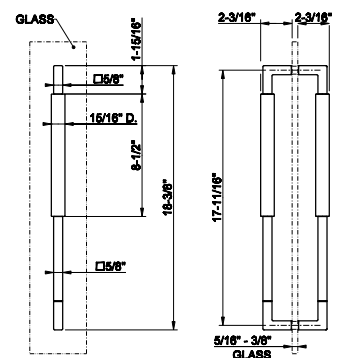

031 Chrome	1.131 726	Warm Bronze Br. PVD	1.787
149 Finox Brushed Nickel	1.528 710	Brass PVD	1.674
187 Aged Bronze	1.787 727	Brass Brushed PVD	1.787
713 Antique Brass	1.787 246	Gold PVD	1.900
030 Copper PVD	1.674 147	Chrome Brushed	1.528
706 Black Metal PVD	1.674 720	Nickel PVD	1.674
708 Copper Brushed PVD	1.787 716	Gold Brushed PVD	1.900
707 Black Metal Br. PVD	1.787 299	Matte Black	1.528
735 Warm Bronze PVD	1.674 845	Dark Bronze	1.787