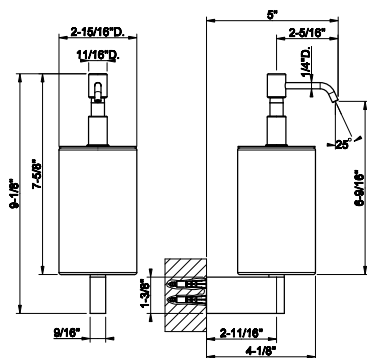

66414

Wall-mounted liquid soap dispenser - black

031	Chrome	711	726	Warm Bronze Br. PVD	1.124
149	Finox Brushed Nickel	961	710	Brass PVD	1.052
187	Aged Bronze	1.124	727	Brass Brushed PVD	1.124
713	Antique Brass	1.124	246	Gold PVD	1.196
030	Copper PVD	1.052	720	Nickel PVD	1.052
706	Black Metal PVD	1.052	279	Matte White	961
708	Copper Brushed PVD	1.124	299	Matte Black	961
707	Black Metal Br. PVD	1.124	845	Dark Bronze	1.124
735	Warm Bronze PVD	1.052