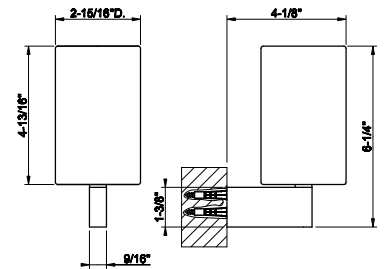

66407

Wall-mounted holder, white

031 Chrome	444 726	Warm Bronze Br. PVD	702
149 Finox Brushed Nickel	600 710	Brass PVD	657
187 Aged Bronze	702 727	Brass Brushed PVD	702
713 Antique Brass	702 246	Gold PVD	746
030 Copper PVD	657 720	Nickel PVD	657
706 Black Metal PVD	657 279	Matte White	600
708 Copper Brushed PVD	702 299	Matte Black	600
707 Black Metal Br. PVD	702 845	Dark Bronze	702
735 Warm Bronze PVD	657