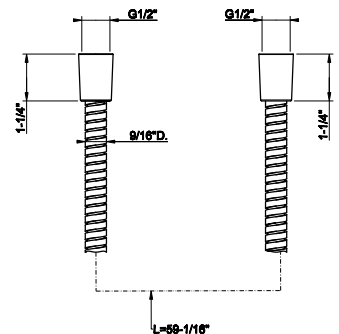

SP02148

Metal flexible hose, 59" length, 1/2" connector.

031 Chrome	166	735 Warm Bronze PVD	264
149 Finox Brushed Nickel	225	726 Warm Bronze Br. PVD	278
187 Aged Bronze	278	710 Brass PVD	264
713 Antique Brass	278	727 Brass Brushed PVD	278
030 Copper PVD	264	246 Gold PVD	296
706 Black Metal PVD	264	720 Nickel PVD	264
708 Copper Brushed PVD	278	299 Matte Black	225
707 Black Metal Br. PVD	278	845 Dark Bronze	269