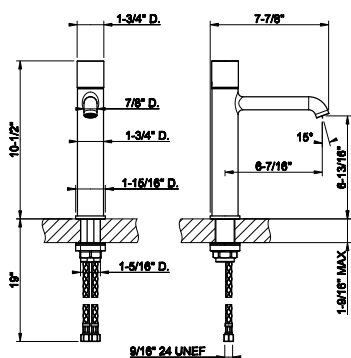

70106

Medium single lever washbasin mixer without pop-up assembly. INTRECCIO

- Spout projection 6-7/16"
- Height 10-1/2"
- Drain not included – see DRAINS section
- Max flow rate 1.2 GPM
- Flexible hoses with 9/16" – 24 UNEF connections.

031 Chrome	987	726 Warm Bronze Br. PVD	1.561
149 Finox Brushed Nickel	1.332	710 Brass PVD	1.461
706 Black Metal PVD	1.461	727 Brass Brushed PVD	1.561
708 Copper Brushed PVD	1.561	299 Matte Black	1.332
707 Black Metal Br. PVD	1.561	845 Dark Bronze	1.561
735 Warm Bronze PVD	1.561		1.461