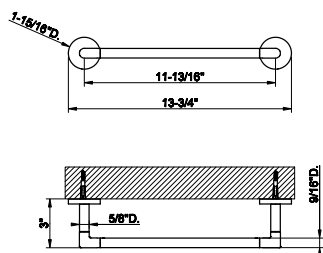

63855
Wall-mounted tissue holder. Vertical or horizontal application

031 Chrome	322	707 Black Metal Br. PVD	511
149 Finox Brushed Nickel	434	735 Warm Bronze PVD	478
187 Aged Bronze	511	726 Warm Bronze Br. PVD	511
713 Antique Brass	511	710 Brass PVD	478
030 Copper PVD	478	727 Brass Brushed PVD	511
706 Black Metal PVD	478	720 Nickel PVD	478
708 Copper Brushed PVD	511	299 Matte Black	434