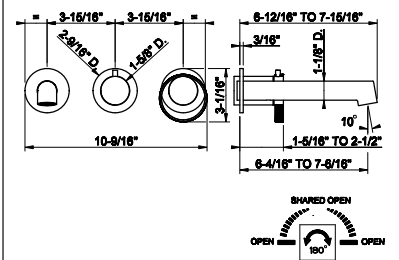

031 Chrome	1.363	707 Black Metal Br. PVD	2.152
149 Finox Brushed Nickel	1.839	735 Warm Bronze PVD	2.015
187 Aged Bronze	2.152	726 Warm Bronze Br. PVD	2.152
713 Antique Brass	2.152	710 Brass PVD	2.015
030 Copper PVD	2.015	727 Brass Brushed PVD	2.152
706 Black Metal PVD	2.015	720 Nickel PVD	2.015
708 Copper Brushed PVD	2.152	299 Matte Black	1.839