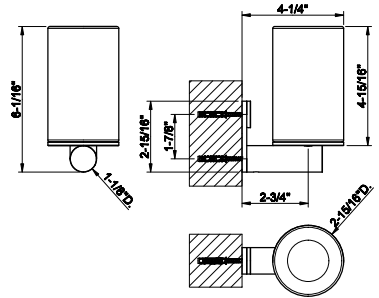

54707

Wall-mounted holder, white

239	Steel Brushed	660
708	Copper Brushed PVD	978
707	Black Metal Br. PVD	978
726	Warm Bronze Br. PVD	978
727	Brass Brushed PVD	978
299	Matte Black	892