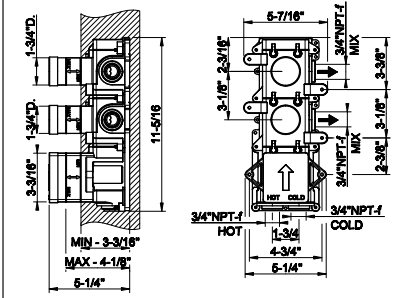

39693+58214