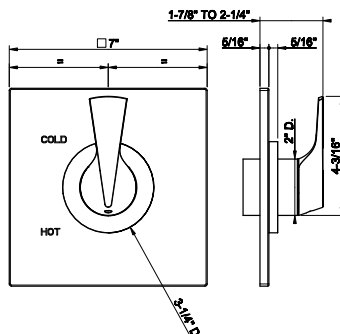

72172

TRIM PARTS ONLY External parts for single exit pressure balance

- Single backplate
- Requires in-wall rough valve 09272

031 Chrome	1.013	726 Warm Bronze Br. PVD	1.601
149 Finox Brushed Nickel	1.368	710 Brass PVD	1.500
187 Aged Bronze	1.601	727 Brass Brushed PVD	1.601
713 Antique Brass	1.601	246 Gold PVD	1.702
030 Copper PVD	1.500	720 Nickel PVD	1.500
706 Black Metal PVD	1.500	716 Gold Brushed PVD	1.702
708 Copper Brushed PVD	1.601	299 Matte Black	1.368
707 Black Metal Br. PVD	1.601	845 Dark Bronze	1.601
735 Warm Bronze PVD	1.500