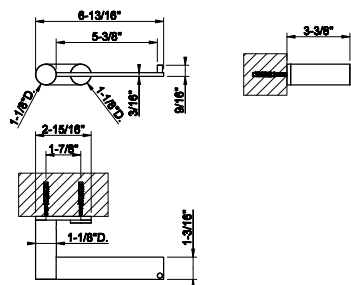

54744
Standing brush holder, black

239	Steel Brushed	611
708	Copper Brushed PVD	904
707	Black Metal Br. PVD	904
726	Warm Bronze Br. PVD	904
727	Brass Brushed PVD	904
299	Matte Black	826

54749
Wall-mounted tissue holder

239	Steel Brushed	674
708	Copper Brushed PVD	996
707	Black Metal Br. PVD	996
726	Warm Bronze Br. PVD	996
727	Brass Brushed PVD	996
299	Matte Black	910