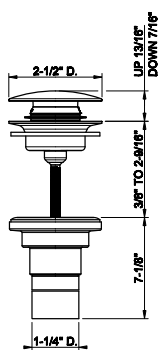

54681

Flush Actuator Plate DIAMANTATO

- •Stainless steel
- •Compatible with GEBERIT models: 111.597.001, 111.902.005, 111.798.00.1, 111.335.00.5
- •Without visible fixing system

031 Chrome	2.247	707 Black Metal Br. PVD	3.549
149 Finox Brushed Nickel	3.034	735 Warm Bronze PVD	3.325
187 Aged Bronze	3.549	726 Warm Bronze Br. PVD	3.549
713 Antique Brass	3.549	710 Brass PVD	3.325
030 Copper PVD	3.325	727 Brass Brushed PVD	3.549
706 Black Metal PVD	3.325	720 Nickel PVD	3.325
708 Copper Brushed PVD	3.549	299 Matte Black	3.034

54601

Counter washbasin In stainless steel, without overflow waste. Without basin waste. It can be combined with waste 54597.

239 Steel Brushed	2.129
708 Copper Brushed PVD	6.074
707 Black Metal Br. PVD	6.074
726 Warm Bronze Br. PVD	6.074
727 Brass Brushed PVD	6.074
299 Matte Black	3.853

54597

1 1/4" push drain with or without overflow feature - Recommended for Gessi 316 Collection

239 Steel Brushed	184
708 Copper Brushed PVD	272
707 Black Metal Br. PVD	272
726 Warm Bronze Br. PVD	272
727 Brass Brushed PVD	272
299 Matte Black	249

01427

1 1/4" push drain with or without overflow feature

031 Chrome	116	707 Black Metal Br. PVD	329
276 Matte Agave	283	735 Warm Bronze PVD	329
273 Matte Greige	283	726 Warm Bronze Br. PVD	329
275 Matte Cipria	283	710 Brass PVD	329
277 Glossy Odra	283	727 Brass Brushed PVD	329
278 Glossy Coral	283	246 Gold PVD	352
239 Steel Brushed	116	720 Nickel PVD	329
187 Aged Bronze	329	279 Matte White	283
713 Antique Brass	329	716 Gold Brushed PVD	352
030 Copper PVD	329	299 Matte Black	335
706 Black Metal PVD	329	845 Dark Bronze	329
708 Copper Brushed PVD	329