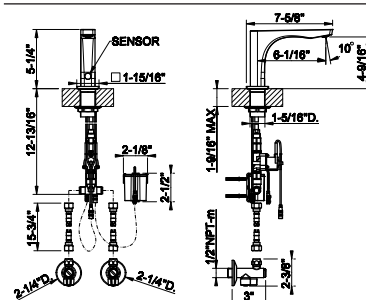

59023

Electronic basin mixer with temperature and water flow rate adjustment through under-basin control

- 1/2" connections
- Spout projection 6-1/16"
- Height 5-1/4"
- Drain not included - See DRAINS section
- Max flow rate 1.2 GPM - 0.2 GPC
- 10 sec flow cycle
- ADA compliant

031	Chrome	1.952	726	Warm Bronze Br. PVD	3.085
149	Finox Brushed Nickel	2.635	710	Brass PVD	2.889
030	Copper PVD	2.889	727	Brass Brushed PVD	3.085
706	Black Metal PVD	2.889	720	Nickel PVD	2.889
708	Copper Brushed PVD	3.085	279	Matte White	2.635
707	Black Metal Br. PVD	3.085	299	Matte Black	2.635
735	Warm Bronze PVD	3.085