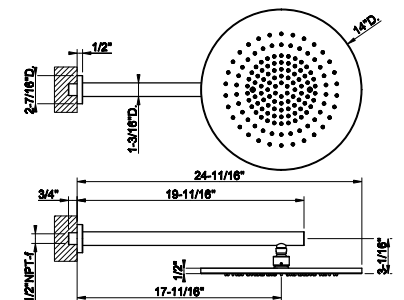

54148

Wall-mounted adjustable shower head with arm

- 1/2" connections
- Projection from wall to center 17-11/16"
- Total projection 24-11/16"
- Max flow rate 1.75 GPM

239 Steel Brushed	3.118
708 Copper Brushed PVD	4.615
707 Black Metal Br. PVD	4.615
726 Warm Bronze Br. PVD	4.615
727 Brass Brushed PVD	4.615
299 Matte Black	4.210