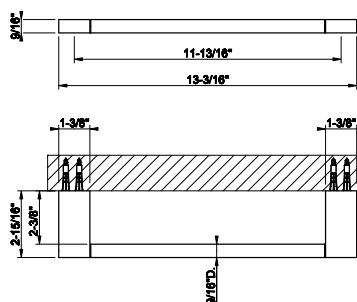

66500
12" Towel rail

031 Chrome	452 726	Warm Bronze Br. PVD	715
149 Finox Brushed Nickel	611 710	Brass PVD	670
187 Aged Bronze	715 727	Brass Brushed PVD	715
713 Antique Brass	715 246	Gold PVD	761
030 Copper PVD	670 720	Nickel PVD	670
706 Black Metal PVD	670 279	Matte White	611
708 Copper Brushed PVD	715 299	Matte Black	611
707 Black Metal Br. PVD	715 845	Dark Bronze	715
735 Warm Bronze PVD	670