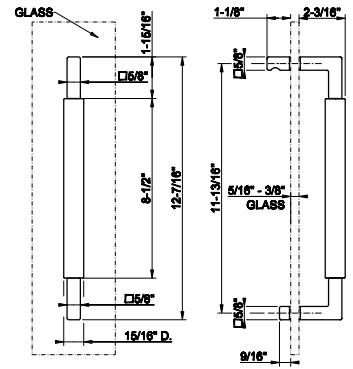

031 Chrome	609	726 Warm Bronze Br. PVD	962
149 Finox Brushed Nickel	822	710 Brass PVD	901
187 Aged Bronze	962	727 Brass Brushed PVD	962
713 Antique Brass	962	246 Gold PVD	1,023
030 Copper PVD	901	147 Chrome Brushed	822
706 Black Metal PVD	901	720 Nickel PVD	901
708 Copper Brushed PVD	962	716 Gold Brushed PVD	1,023
707 Black Metal Br. PVD	962	299 Matte Black	822
735 Warm Bronze PVD	901	845 Dark Bronze	962

67525

1. 18" Handle. Vertical/horizontal installation. RIGATO
2. For 5/16" to 3/8" (8-10mm) glass
   - 18-3/8"L x 2-3/16"D
   - 17-11/16" center-to-center
   - With interior finger pull, 1-1/8"L