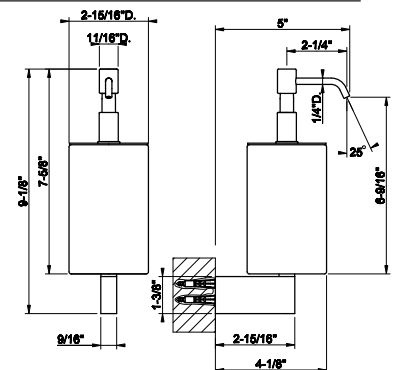

66413

Wall-mounted liquid soap dispenser, white

031 Chrome	711 726	Warm Bronze Br. PVD	1.124
149 Finox Brushed Nickel	961 710	Brass PVD	1.052
187 Aged Bronze	1.124 727	Brass Brushed PVD	1.124
713 Antique Brass	1.124 246	Gold PVD	1.196
030 Copper PVD	1.052 720	Nickel PVD	1.052
706 Black Metal PVD	1.052 279	Matte White	961
708 Copper Brushed PVD	1.124 299	Matte Black	961
707 Black Metal Br. PVD	1.124 845	Dark Bronze	1.124
735 Warm Bronze PVD	1.052