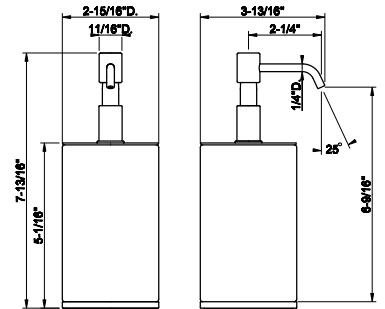

66437

Standing soap dispenser holder, white

031 Chrome	631726	Warm Bronze Br. PVD	998
149 Finox Brushed Nickel	852710	Brass PVD	935
187 Aged Bronze	998727	Brass Brushed PVD	998
713 Antique Brass	998246	Gold PVD	1.061
030 Copper PVD	935720	Nickel PVD	935
706 Black Metal PVD	935279	Matte White	852
708 Copper Brushed PVD	998299	Matte Black	852
707 Black Metal Br. PVD	998845	Dark Bronze	998
735 Warm Bronze PVD	935