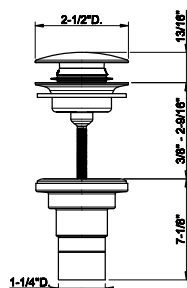

54597

1 1/4" push drain with or without overflow feature - Recommended for Gessi 316 Collection

239 Steel Brushed	184
708 Copper Brushed PVD	272
707 Black Metal Br. PVD	272
726 Warm Bronze Br. PVD	272
727 Brass Brushed PVD	272
299 Matte Black	249