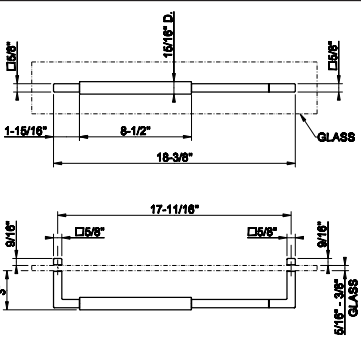

031 Chrome	609	726 Warm Bronze Br. PVD	962
149 Finox Brushed Nickel	822	710 Brass PVD	901
187 Aged Bronze	962	727 Brass Brushed PVD	962
713 Antique Brass	962	246 Gold PVD	1.023
030 Copper PVD	901	147 Chrome Brushed	822
706 Black Metal PVD	901	720 Nickel PVD	901
708 Copper Brushed PVD	962	716 Gold Brushed PVD	1.023
707 Black Metal Br. PVD	962	299 Matte Black	822
735 Warm Bronze PVD	901	845 Dark Bronze	962

67543

18" towel rail. RIGATO

- For 5/16" to 3/8" (8-10mm) glass
- 18-3/8"L x 3"D
- 17-11/16" center-to-center
- For horizontal installation