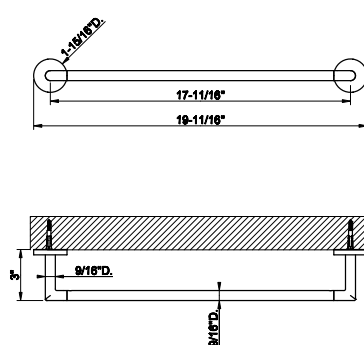

63697
12" Towel rail

031 Chrome	280	726 Warm Bronze Br. PVD	441
149 Finox Brushed Nickel	378	710 Brass PVD	415
187 Aged Bronze	441	727 Brass Brushed PVD	441
713 Antique Brass	441	246 Gold PVD	471
030 Copper PVD	415	720 Nickel PVD	415
706 Black Metal PVD	415	279 Matte White	378
708 Copper Brushed PVD	441	299 Matte Black	378
707 Black Metal Br. PVD	441	845 Dark Bronze	441
735 Warm Bronze PVD	415		