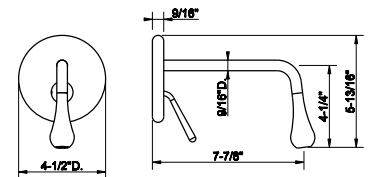

35284

TRIM PARTS ONLY .Wall mounted single lever washbasin mixer

- Spout projection 7-7/8"
- 1/2" connections
- Drain not included - See DRAINS section
- Requires in wall rough valve 35287.
- Max flow rate 1.2 GPM
- ADA compliant

031 Chrome	1.272	299 Matte Black	1.718
123 Copper GHRC	1.527		
124 Black Metal GHRC	1.527		
125 Copper Brushed GHRC	1.654		
126 Black Metal Br. GHRC	1.654		
279 Matte White	1.718