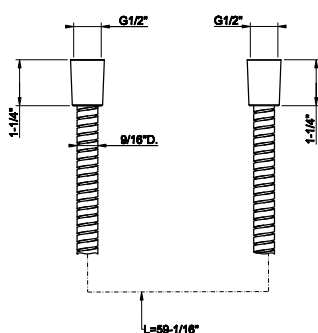

SP02148

Metal flexible hose, 59" length, 1/2" connector.

031 Chrome	166	735 Warm Bronze PVD	264
149 Finox Brushed Nickel	225	726 Warm Bronze Br. PVD	278
187 Aged Bronze	278	710 Brass PVD	264
713 Antique Brass	278	727 Brass Brushed PVD	278
030 Copper PVD	264	246 Gold PVD	296
706 Black Metal PVD	264	720 Nickel PVD	264
708 Copper Brushed PVD	278	299 Matte Black	225
707 Black Metal Br. PVD	278	845 Dark Bronze	269