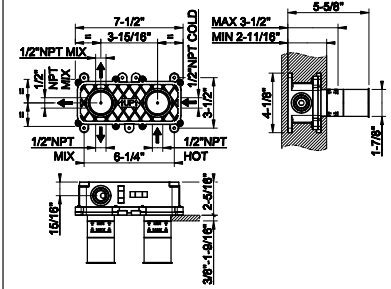

54169

In-wall thermostatic rough valve for 1/2/3-way diverter function

- 1/2" connections
- Anti-scalding
- Service stops not included
- Non-Shared Function

239 Steel Brushed	733

63331

TRIM PARTS ONLY External parts for thermostatic with single volume control

- Single backplate
- 1/2" connections
- Anti-scalding
- Requires in-wall rough valve 54169

031 Chrome	1.276	707 Black Metal Br. PVD	2.015
149 Finox Brushed Nickel	1.723	735 Warm Bronze PVD	1.890
187 Aged Bronze	2.015	726 Warm Bronze Br. PVD	2.015
713 Antique Brass	2.015	710 Brass PVD	1.890
030 Copper PVD	1.890	727 Brass Brushed PVD	2.015
706 Black Metal PVD	1.890	720 Nickel PVD	1.890
708 Copper Brushed PVD	2.015	299 Matte Black	1.723

54169+63331