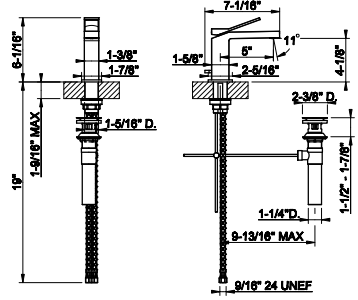

53001

Single lever washbasin mixer with pop-up assembly

- Spout projection 5"
- Height 6-1/16"
- 1-1/4" D. pop-up drain and flexible hoses with 9/16" – 24 UNEF connections
- Max flow rate 1.2 GPM
- ADA compliant

031 Chrome	968	720 Nickel PVD	1.432
149 Finox Brushed Nickel	1.307	299 Matte Black	1.307
030 Copper PVD	1.432		
706 Black Metal PVD	1.432		
708 Copper Brushed PVD	1.529		
707 Black Metal Br. PVD	1.529