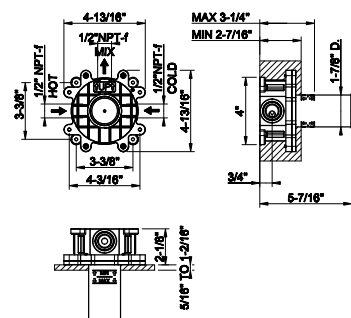

38315+19712

38315

Built-in part for mixer one-way diverter

031	Chrome	361