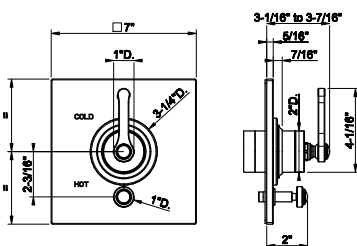

65174

TRIM PARTS ONLY External parts for pressure balance with 2-way diverter
• Single backplate
• 1/2" connections
• Requires in-wall rough valve 09274

031 Chrome	995	707 Black Metal Br. PVD	1.573
149 Finox Brushed Nickel	1.344	735 Warm Bronze PVD	1.473
187 Aged Bronze	1.573	726 Warm Bronze Br. PVD	1.573
713 Antique Brass	1.573	710 Brass PVD	1.473
030 Copper PVD	1.473	727 Brass Brushed PVD	1.573
706 Black Metal PVD	1.473	720 Nickel PVD	1.473
708 Copper Brushed PVD	1.573	299 Matte Black	1.344