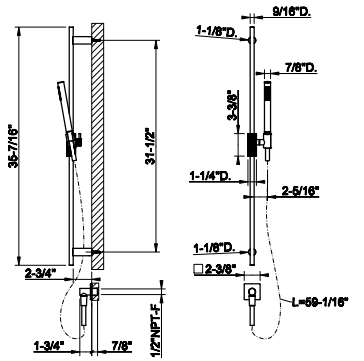

73541

Handshower and adjustable sliding rail set. RIGATO

- Adjustable bar
- Adjustable hook
- 59-1/16" hose length
- Wall elbow
- Max flow rate 1.75 GPM

031 Chrome	1.639	735 Warm Bronze PVD	2.428
149 Finox Brushed Nickel	2.215	726 Warm Bronze Br. PVD	2.591
187 Aged Bronze	2.591	710 Brass PVD	2.428
713 Antique Brass	2.591	727 Brass Brushed PVD	2.591
030 Copper PVD	2.428	720 Nickel PVD	2.428
706 Black Metal PVD	2.428	299 Matte Black	2.215
708 Copper Brushed PVD	2.591	845 Dark Bronze	2.591
707 Black Metal Br. PVD	2.591