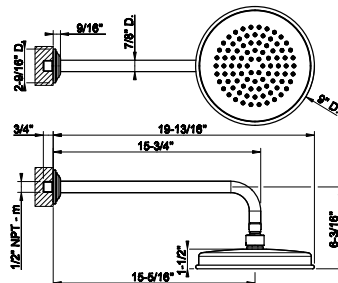

65148

Wall-mounted adjustable shower head with arm.

- 1/2" connections.
- Projection from wall to center 15-5/16"
- Total projection 19-13/16"
- Max flow rate 1.75 GPM

031 Chrome	2.204	707 Black Metal Br. PVD	3.482
149 Finox Brushed Nickel	2.976	735 Warm Bronze PVD	3.263
187 Aged Bronze	3.482	726 Warm Bronze Br. PVD	3.482
713 Antique Brass	3.482	710 Brass PVD	3.263
030 Copper PVD	3.263	727 Brass Brushed PVD	3.482
706 Black Metal PVD	3.263	720 Nickel PVD	3.263
708 Copper Brushed PVD	3.482	299 Matte Black	2.976

65149

Wall-mounted adjustable shower head with arm.

- 1/2" connections.
- Projection from wall to center 15-5/16"
- Total projection 21-3/4"
- Max flow rate 1.75 GPM