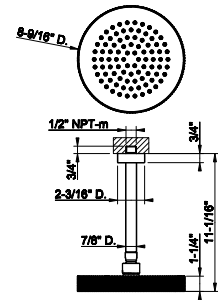

63452

Ceiling-mounted shower head with arm DIAMANTATO.
• 1/2" connections.
• Projection from ceiling 11-1/16"
• Max flow rate 1.75 GPM

031 Chrome	2.054	707 Black Metal Br. PVD	3.245
149 Finox Brushed Nickel	2.772	735 Warm Bronze PVD	3.039
187 Aged Bronze	3.245	726 Warm Bronze Br. PVD	3.245
713 Antique Brass	3.245	710 Brass PVD	3.039
030 Copper PVD	3.039	727 Brass Brushed PVD	3.245
706 Black Metal PVD	3.039	720 Nickel PVD	3.039
708 Copper Brushed PVD	3.245	299 Matte Black	2.772