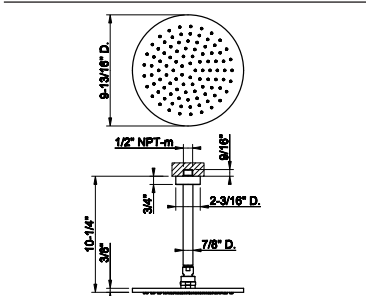

66148

Wall-mounted adjustable shower head with arm.

- 1/2" connections.
- Projection from wall to center 15-1/2"
- Total projection 20-3/8"
- Max flow rate 1.75 GPM

031 Chrome	1.015	726 Warm Bronze Br. PVD	1.604
149 Finox Brushed Nickel	1.372	727 Brass Brushed PVD	1.604
706 Black Metal PVD	1.504	720 Nickel PVD	1.504
708 Copper Brushed PVD	1.604	299 Matte Black	1.372
707 Black Metal Br. PVD	1.604	845 Dark Bronze	1.604
735 Warm Bronze PVD	1.504		

63352

Ceiling-mounted adjustable shower head with arm.

- 1/2" connections.
- Projection from ceiling 10-1/4"
- Max flow rate 1.75 GPM

031 Chrome	840	707 Black Metal Br. PVD	1.328
149 Finox Brushed Nickel	1.135	735 Warm Bronze PVD	1.244
187 Aged Bronze	1.328	726 Warm Bronze Br. PVD	1.328
713 Antique Brass	1.328	710 Brass PVD	1.244
030 Copper PVD	1.244	727 Brass Brushed PVD	1.328
706 Black Metal PVD	1.244	720 Nickel PVD	1.244
708 Copper Brushed PVD	1.328	299 Matte Black	1.135