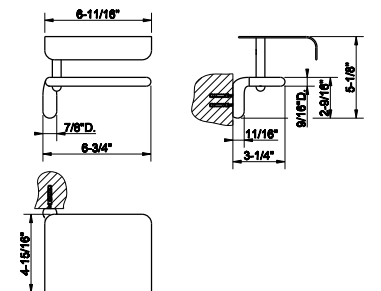

38049
Wall-mounted tissue holder with cover

031 Chrome	768	099 Black XL	1.036
123 Copper GHRC	922		
124 Black Metal GHRC	922		
125 Copper Brushed GHRC	998		
126 Black Metal Br. GHRC	998		
079 White CN	1.036		