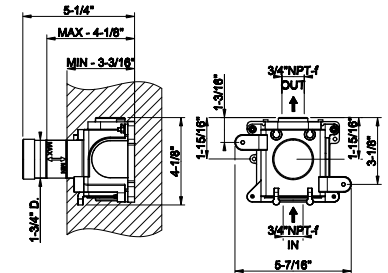

39683+58363