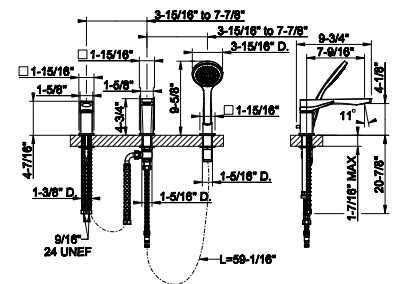

031 Chrome	2.182 726	Warm Bronze Br. PVD	3.447
149 Finox Brushed Nickel	2.946 710	Brass PVD	3.228
030 Copper PVD	3.228 727	Brass Brushed PVD	3.447
706 Black Metal PVD	3.228 720	Nickel PVD	3.228
708 Copper Brushed PVD	3.447 279	Matte White	2.946
707 Black Metal Br. PVD	3.447 299	Matte Black	2.946
735 Warm Bronze PVD	3.228