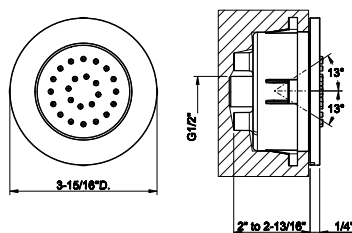

32985+32982

32985

In-wall rough valve for pivotable body spray 32982

031 Chrome	353