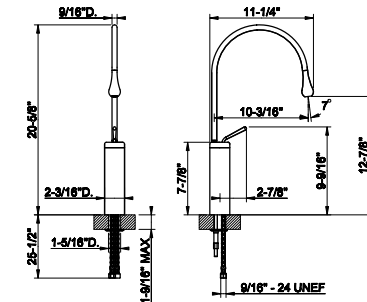

35209

Tall single lever washbasin mixer without pop-up assembly

- Spout projection 10-3/16"
- Height 20-5/8"
- Drain not included - See DRAINS section
- Max flow rate 1.2 GPM
- ADA compliant

031	Chrome	1.533	299	Matte Black	2.070
123	Copper GHRC	1.839			
124	Black Metal GHRC	1.839			
125	Copper Brushed GHRC	1.992			
126	Black Metal Br. GHRC	1.992			
279	Matte White	2.070