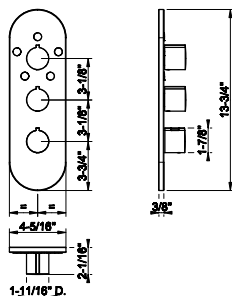

39750

TRIM PARTS ONLY External parts for 5-way thermostatic diverter with volume control

- Single backplate
- High Capacity
- 3/4" connections
- Vertical/horizontal application
- Anti-scalding
- Requires in-wall rough valve 39601