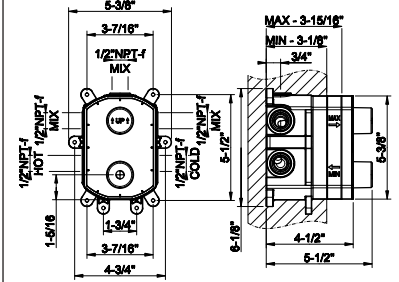

09279+58132