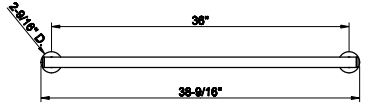

58430

Safety grip-handle for bathtub and shower enclosure
• 24" length

031	Chrome	1.710	735	Warm Bronze PVD	2.531
149	Finox Brushed Nickel	2.309	726	Warm Bronze Br. PVD	2.702
187	Aged Bronze	2.702	710	Brass PVD	2.531
713	Antique Brass	2.702	727	Brass Brushed PVD	2.702
030	Copper PVD	2.531	246	Gold PVD	2.873
706	Black Metal PVD	2.531	720	Nickel PVD	2.531
708	Copper Brushed PVD	2.702	299	Matte Black	2.309
707	Black Metal Br. PVD	2.702			

58432

Safety grip-handle for bathtub and shower enclosure
• 36" length

031	Chrome	1.882	735	Warm Bronze PVD	2.785
149	Finox Brushed Nickel	2.540	726	Warm Bronze Br. PVD	2.973
187	Aged Bronze	2.973	710	Brass PVD	2.785
713	Antique Brass	2.973	727	Brass Brushed PVD	2.973
030	Copper PVD	2.785	246	Gold PVD	3.162
706	Black Metal PVD	2.785	720	Nickel PVD	2.785
708	Copper Brushed PVD	2.973	299	Matte Black	2.540
707	Black Metal Br. PVD	2.973