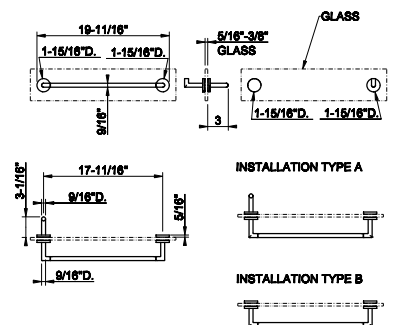

63726

Towel rail for glass fixing - 18" Length

031	Chrome	658	726	Warm Bronze Br. PVD	1.040
149	Finox Brushed Nickel	888	710	Brass PVD	975
187	Aged Bronze	1.040	727	Brass Brushed PVD	1.040
713	Antique Brass	1.040	246	Gold PVD	1.107
030	Copper PVD	975	720	Nickel PVD	975
706	Black Metal PVD	975	279	Matte White	888
708	Copper Brushed PVD	1.040	299	Matte Black	888
707	Black Metal Br. PVD	1.040	845	Dark Bronze	1.040
735	Warm Bronze PVD	975