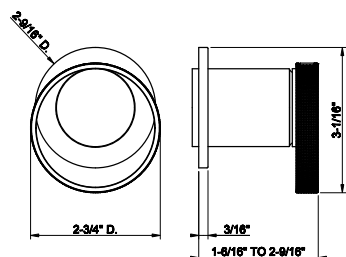

54055+63361

54055

Wall-mounted Basin/bath mixer rough valve. One exit

239 Steel Brushed	489
--------------------------	-----

63361

TRIM PARTS ONLY Wall mounted mixer control with Ø35 cartridge

- For basin and bath spouts
- 1/2" connections
- Drain not included - see DRAINS section
- Requires in-wall rough valve 54055
- ADA compliant