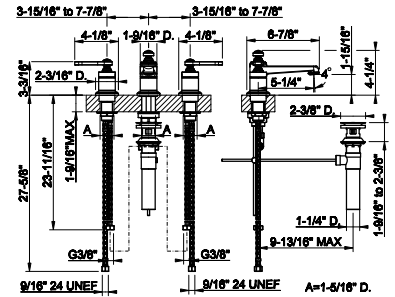

65011

Widespread washbasin mixer with pop-up assembly

- Spout projection 5-1/4"
- Height 4-1/4"
- 1-1/4" D. pop-up drain and flexiblehoses with 9/16" – 24 UNEF connections.
- Max flow rate 1.2 GPM
- ADA compliant

031 Chrome	2.200	707 Black Metal Br. PVD	3.477
149 Finox Brushed Nickel	2.971	735 Warm Bronze PVD	3.257
187 Aged Bronze	3.477	726 Warm Bronze Br. PVD	3.477
713 Antique Brass	3.477	710 Brass PVD	3.257
030 Copper PVD	3.257	727 Brass Brushed PVD	3.477
706 Black Metal PVD	3.257	720 Nickel PVD	3.257
708 Copper Brushed PVD	3.477	299 Matte Black	2.971

65013

Widespread washbasin mixer without pop-up assembly

- Spout projection 5-1/4"
- Height 4-1/4"
- Drain not included - See DRAINS section
- Max flow rate 1.2 GPM
- ADA compliant