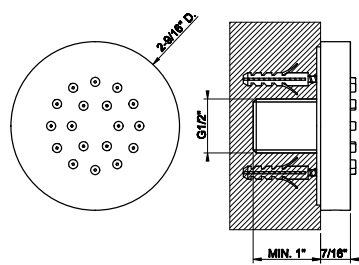

32973

Square body spray
 • 1/2" connections
 • Max flow rate 1 GPM at 60 PSI

031 Chrome	480	735 Warm Bronze PVD	711
149 Finox Brushed Nickel	648	726 Warm Bronze Br. PVD	759
187 Aged Bronze	759	710 Brass PVD	711
713 Antique Brass	759	727 Brass Brushed PVD	759
030 Copper PVD	711	720 Nickel PVD	711
706 Black Metal PVD	711	299 Matte Black	648
708 Copper Brushed PVD	759	845 Dark Bronze	759
707 Black Metal Br. PVD	759		