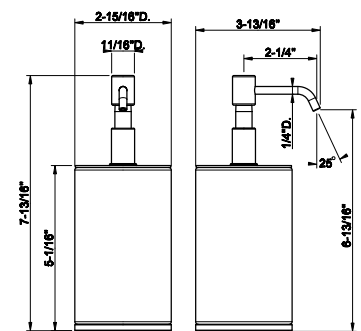

66438

Standing soap dispenser holder, black

031 Chrome	631 726	Warm Bronze Br. PVD	998
149 Finox Brushed Nickel	852 710	Brass PVD	935
187 Aged Bronze	998 727	Brass Brushed PVD	998
713 Antique Brass	998 246	Gold PVD	1.061
030 Copper PVD	935 720	Nickel PVD	935
706 Black Metal PVD	935 279	Matte White	852
708 Copper Brushed PVD	998 299	Matte Black	852
707 Black Metal Br. PVD	998 845	Dark Bronze	998
735 Warm Bronze PVD	935