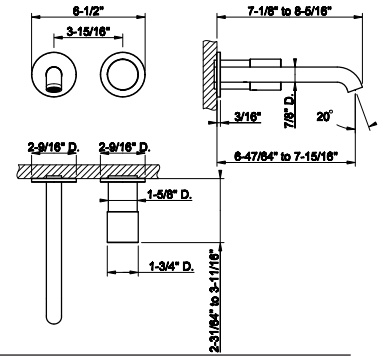

54197

Wall-mounted washbasin mixer rough valve
• Drain not included - See DRAINS section

239	Steel Brushed	703

70688

TRIM PARTS ONLY Wall-mounted washbasin mixer trim. DIAMANTATO

- Spout projection 6-47/64" to 7-15/16"
- Drain not included - See DRAINS section
- Requires in-wall rough valve 54197
- Max flow rate 1.2 GPM
- ADA compliant

031	Chrome	824	726	Warm Bronze Br. PVD	1.302
149	Finox Brushed Nickel	1.113	710	Brass PVD	1.219
706	Black Metal PVD	1.219	727	Brass Brushed PVD	1.302
708	Copper Brushed PVD	1.302	299	Matte Black	1.113
707	Black Metal Br. PVD	1.302	845	Dark Bronze	1.302
735	Warm Bronze PVD	1.219			

54197+70688