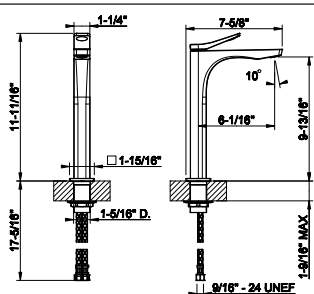

59004

Tall single lever washbasin mixer without pop-up assembly

- Spout projection 6-1/16"
- Height 11-11/16"
- Drain not included - See DRAINS section
- Max flow rate 1.2 GPM
- ADA compliant