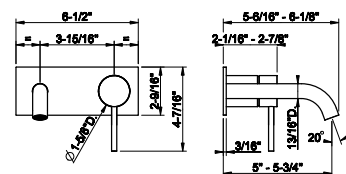

54388

TRIM PARTS ONLY Wall-mounted washbasin mixer trim
• Spout projection 5" - 5-3/4"
• Drain not included - See DRAINS section
• Requires in-wall rough valve 54197
• Max flow rate 1.2 GPM
• ADA compliant
• Handle kit

239 Steel Brushed	1.098
708 Copper Brushed PVD	1.627
707 Black Metal Br. PVD	1.627
726 Warm Bronze Br. PVD	1.627
727 Brass Brushed PVD	1.627