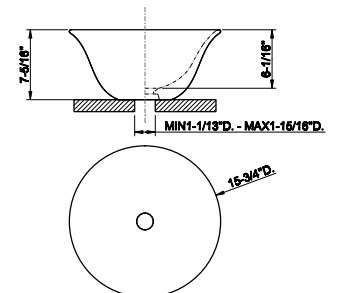

66601

Countertop washbasin in Cristalplant®, without overflow drain. Basin waste 01313 not included

511	Cristalplant Matt Black	4.085	521	Cristalplant Matt White	2.690
510	Cristalplant Matt Coral	4.085			
509	Cristalplant Matt Odra	4.085			
508	Cristalplant Matt Agave	4.085			
507	Cristalplant Matt Cipria	4.085			
506	Cristalplant Matt Greige	4.085			

65601

Counter washbasin in stainless steel RIGATO, without overflow waste. It can be combined with waste 54597.

239	Steel Brushed	5.008
708	Copper Brushed PVD	9.173
707	Black Metal Br. PVD	9.173
726	Warm Bronze Br. PVD	9.173
727	Brass Brushed PVD	9.173

54601

Counter washbasin In stainless steel, without overflow waste. Without basin waste. It can be combined with waste 54597.

239	Steel Brushed	2.129
708	Copper Brushed PVD	6.074
707	Black Metal Br. PVD	6.074
726	Warm Bronze Br. PVD	6.074
727	Brass Brushed PVD	6.074
299	Matte Black	3.853

39123

Counter washbasin in White Gres without overflow waste

- 7-5/16" HIGH X 15-3/4" DIAMETER
- Drain sold separately - see 29048
- Please contact Gessi North America for freight terms

519	Gres	931

39124

Counter washbasin in Black Gres without overflow waste

- 7-5/16" HIGH X 15-3/4" DIAMETER
- Drain sold separately - see 29048
- Please contact Gessi North America for freight terms

519	Gres	931