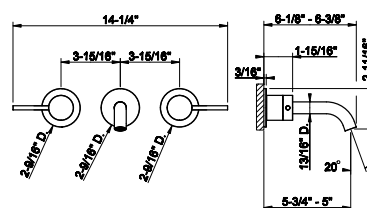

54492

TRIM PARTS ONLY Wall-mounted washbasin mixer trim
• Spout projection 5-3/4" - 5"
• Drain not included - See DRAINS section
• Requires in-wall rough valve 48089
• Max flow rate 1.2 GPM
• ADA compliant
• Handle kit

239 Steel Brushed	1.438
708 Copper Brushed PVD	2.128
707 Black Metal Br. PVD	2.128
726 Warm Bronze Br. PVD	2.128
727 Brass Brushed PVD	2.128
299 Matte Black	1.942