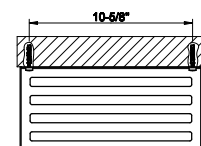

031 Chrome	692 735	Warm Bronze PVD	1.025
149 Finox Brushed Nickel	934 726	Warm Bronze Br. PVD	1.094
187 Aged Bronze	1.094 710	Brass PVD	1.025
713 Antique Brass	1.094 727	Brass Brushed PVD	1.094
030 Copper PVD	1.025 720	Nickel PVD	1.025
706 Black Metal PVD	1.025 279	Matte White	934
708 Copper Brushed PVD	1.094 299	Matte Black	934
707 Black Metal Br. PVD	1.094