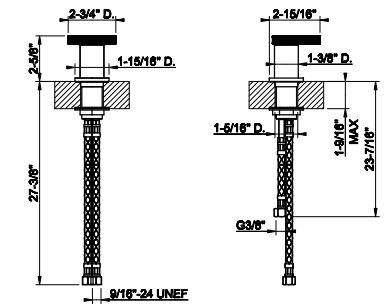

031 Chrome	634	707 Black Metal Br. PVD	1.003
149 Finox Brushed Nickel	857	735 Warm Bronze PVD	937
187 Aged Bronze	1.003	726 Warm Bronze Br. PVD	1.003
713 Antique Brass	1.003	710 Brass PVD	937
030 Copper PVD	937	727 Brass Brushed PVD	1.003
706 Black Metal PVD	937	720 Nickel PVD	937
708 Copper Brushed PVD	1.003	299 Matte Black	857