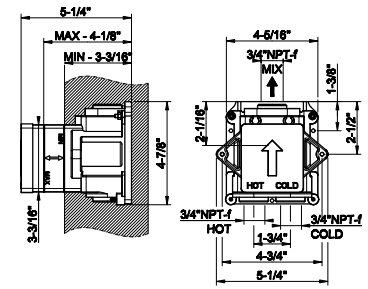

39681+39666