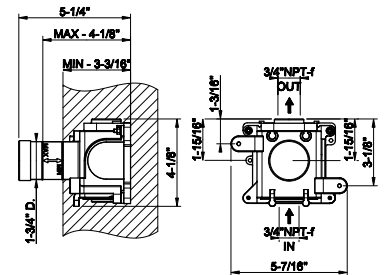

39683+54564