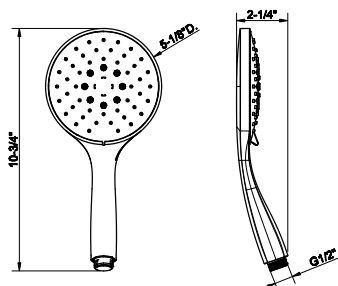

14376

Handshower with white insert

- 3-pattern spray
- Max flow rate 1.75 GPM

031	Chrome	339	726	Warm Bronze Br. PVD	570
149	Finox Brushed Nickel	458	710	Brass PVD	535
187	Aged Bronze	570	727	Brass Brushed PVD	570
713	Antique Brass	570	246	Gold PVD	592
030	Copper PVD	535	147	Chrome Brushed	458
706	Black Metal PVD	535	720	Nickel PVD	536
708	Copper Brushed PVD	570	279	Matte White	458
707	Black Metal Br. PVD	570	299	Matte Black	458
735	Warm Bronze PVD	535	845	Dark Bronze	570