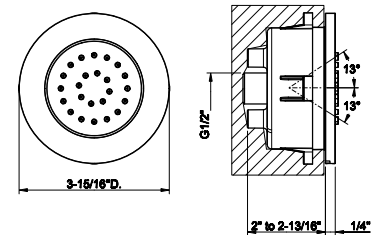

32985+32982