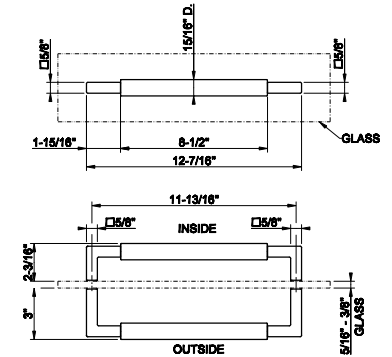

031 Chrome	957	726 Warm Bronze Br. PVD	1.512
149 Finox Brushed Nickel	1.293	710 Brass PVD	1.417
187 Aged Bronze	1.512	727 Brass Brushed PVD	1.512
713 Antique Brass	1.512	246 Gold PVD	1.608
030 Copper PVD	1.417	147 Chrome Brushed	1.293
706 Black Metal PVD	1.417	720 Nickel PVD	1.417
708 Copper Brushed PVD	1.512	716 Gold Brushed PVD	1.608
707 Black Metal Br. PVD	1.512	299 Matte Black	1.293
735 Warm Bronze PVD	1.417	845 Dark Bronze	1.512

67544

1. 18" Handle and towel rail RIGATO
2. For 5/16" to 3/8" (8-10mm) glass
   - Towel rail 18-3/8"L x 3"D
   - Interior handle 18-3/8"L x 2-3/16"D
   - 17-11/16" center-to-center
   - For horizontal installation