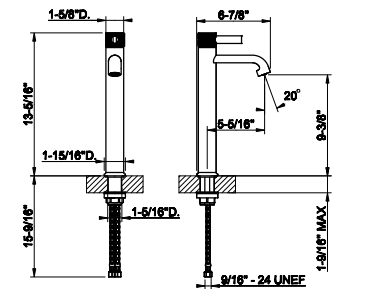

031 Chrome	1.180	735 Warm Bronze PVD	1.748
149 Finox Brushed Nickel	1.594	726 Warm Bronze Br. PVD	1.867
187 Aged Bronze	1.867	710 Brass PVD	1.748
713 Antique Brass	1.867	727 Brass Brushed PVD	1.867
030 Copper PVD	1.748	246 Gold PVD	1.984
706 Black Metal PVD	1.748	720 Nickel PVD	1.748
708 Copper Brushed PVD	1.867	299 Matte Black	1.594
707 Black Metal Br. PVD	1.867	845 Dark Bronze	1.867