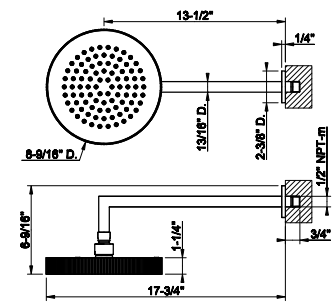

63548

Wall-mounted adjustable shower head with arm RIGATO.
• 1/2" connections.
• Projection from wall to center 13-1/2"
• Total projection 17-3/4"
• Max flow rate 1.75 GPM

031 Chrome	2.163	707 Black Metal Br. PVD	3.418
149 Finox Brushed Nickel	2.922	735 Warm Bronze PVD	3.204
187 Aged Bronze	3.418	726 Warm Bronze Br. PVD	3.418
713 Antique Brass	3.418	710 Brass PVD	3.204
030 Copper PVD	3.204	727 Brass Brushed PVD	3.418
706 Black Metal PVD	3.204	720 Nickel PVD	3.204
708 Copper Brushed PVD	3.418	299 Matte Black	2.922