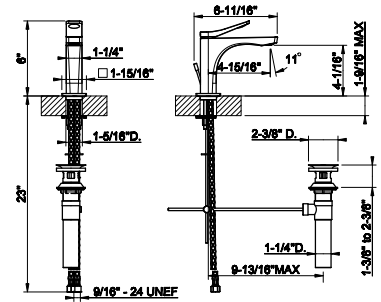

59001

Single lever washbasin mixer with pop-up assembly

- Spout projection 4-15/16"
- Height 6"
- 1-1/4" D. pop-up drain and flexible hoses with 9/16" – 24 UNEF connections.
- Max flow rate 1.2 GPM
- ADA compliant
- When ordered in #279 drain will be in #031

031 Chrome	745	726 Warm Bronze Br. PVD	1.176
149 Finox Brushed Nickel	1.005	710 Brass PVD	1.103
030 Copper PVD	1.103	727 Brass Brushed PVD	1.176
706 Black Metal PVD	1.103	720 Nickel PVD	1.103
708 Copper Brushed PVD	1.176	279 Matte White	1.005
707 Black Metal Br. PVD	1.176	299 Matte Black	1.005
735 Warm Bronze PVD	1.103		

59002

Single lever washbasin mixer without pop-up assembly

- Spout projection 4-15/16"
- Height 6"
- Drain not included – see DRAINS section
- Max flow rate 1.2 GPM
- ADA Compliant