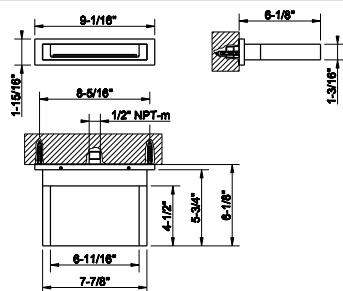

26603

Wall-mounted bath spout

- Projection 6-15/16"
- 1/2" connections
- Requires separate control
- Spout: flow rate 6.5 GPM at 60 PSI

031	Chrome	545	720	Nickel PVD	807
149	Finox Brushed Nickel	736	299	Matte Black	736
030	Copper PVD	807			
706	Black Metal PVD	807			
708	Copper Brushed PVD	862			
707	Black Metal Br. PVD	862