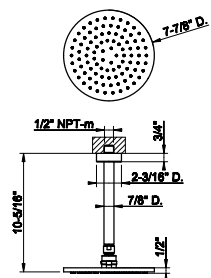

09274

In-wall pressure balance rough valve with 2-way diverter
• 1/2" connections
• Non-Shared Function

031 Chrome	385

09274+29674

29674

TRIM PARTS ONLY External parts for pressure balance with 2-way diverter
• Single backplate
• 1/2" connections
• Requires in-wall rough valve 09274

031 Chrome	608
149 Finox Brushed Nickel	820
299 Matte Black	820

39349

Wall-mounted adjustable shower head with arm
• 1/2" connections
• Projection from wall to center 13-15/16"
• Total projection 19-13/16"
• Diameter 11-13/16"
• Max flow rate 1.75 GPM

238 Mirror Steel	1.578
239 Steel Brushed	1.578

47284

Wall-mounted adjustable shower head with arm
• 1/2" connections
• Projection from wall to center 13-15/16"
• Total projection 17-7/8"
• Diameter 7-7/8"
• Max flow rate 1.75 GPM

031 Chrome	763
149 Finox Brushed Nickel	1.030
299 Matte Black	1.030

47288

Ceiling-mounted adjustable shower head with arm
• 1/2" connections
• Projection from ceiling 10-5/16"
• Diameter 7-7/8"
• Max flow rate 1.75 GPM

031 Chrome	688
149 Finox Brushed Nickel	929
299 Matte Black	929