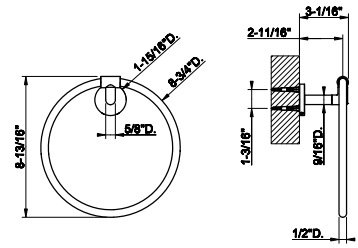

63809

Towel ring

031 Chrome	495	707 Black Metal Br. PVD	784
149 Finox Brushed Nickel	669	735 Warm Bronze PVD	736
187 Aged Bronze	784	726 Warm Bronze Br. PVD	784
713 Antique Brass	784	710 Brass PVD	736
030 Copper PVD	736	727 Brass Brushed PVD	784
706 Black Metal PVD	736	720 Nickel PVD	736
708 Copper Brushed PVD	784	299 Matte Black	669