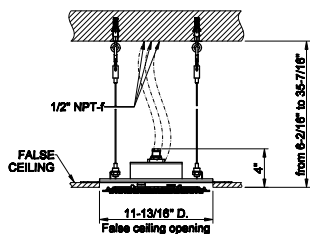

57809+57873

57809

Multifunction system for ceiling installation

- Ø14"
- RAINFALL/WATERFALL/MIST functions
- 1/2" connections
- Max Flow rate 1.75 GPM with R5404 reducer for single exit (to be purchased separately)
- To be complemented by cover 57873

238 Mirror Steel 3.132

57873

Cover for Ø14" multifunction system.

238 Mirror Steel	1.224	735 Warm Bronze PVD	3.031
239 Steel Brushed	1.224	726 Warm Bronze Br. PVD	3.236
187 Aged Bronze	3.236	710 Brass PVD	3.031
713 Antique Brass	3.236	727 Brass Brushed PVD	3.236
030 Copper PVD	3.031	246 Gold PVD	3.442
706 Black Metal PVD	3.031	720 Nickel PVD	3.031
708 Copper Brushed PVD	3.236	299 Matte Black	1.652
707 Black Metal Br. PVD	3.236