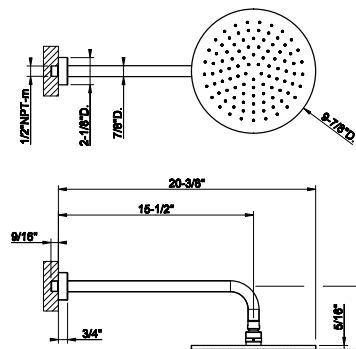

66148

Wall-mounted adjustable shower head with arm.

- 1/2" connections.
- Projection from wall to center 15-1/2"
- Total projection 20-3/8"
- Max flow rate 1.75 GPM

031 Chrome	1.015	726 Warm Bronze Br. PVD	1.604
149 Finox Brushed Nickel	1.372	727 Brass Brushed PVD	1.604
706 Black Metal PVD	1.504	720 Nickel PVD	1.504
708 Copper Brushed PVD	1.604	299 Matte Black	1.372
707 Black Metal Br. PVD	1.604	845 Dark Bronze	1.604
735 Warm Bronze PVD	1.504		

63352

Ceiling-mounted adjustable shower head with arm.

- 1/2" connections.
- Projection from ceiling 10-1/4"
- Max flow rate 1.75 GPM