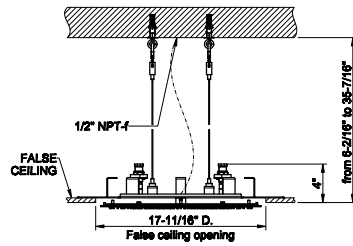

57903+57973