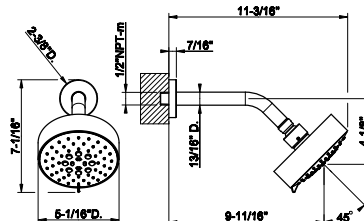

63356

Wall-mounted adjustable multi-function shower head with arm DIAMANTATO.

- 1/2" connections
- Projection from wall to center 9-11/16"
- Total projection 11-3/16"
- Max flow rate 1.75 gpm

031 Chrome	1.835	707 Black Metal Br. PVD	2.899
149 Finox Brushed Nickel	2.478	735 Warm Bronze PVD	2.716
187 Aged Bronze	2.899	726 Warm Bronze Br. PVD	2.899
713 Antique Brass	2.899	710 Brass PVD	2.716
030 Copper PVD	2.716	727 Brass Brushed PVD	2.899
706 Black Metal PVD	2.716	720 Nickel PVD	2.716
708 Copper Brushed PVD	2.899	299 Matte Black	2.478