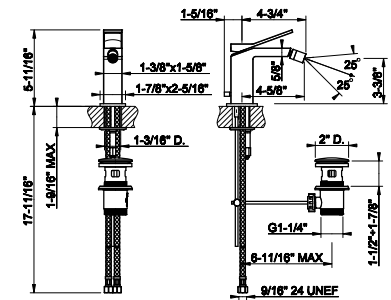

53007

Bidet mixer with pop-up assembly
• Spout projection 4-5/8"
• Height 5-11/16"
• 1-1/4" D. pop-up drain and flexible hoses with 9/16" - 24 UNEF connections
• ADA compliant

031 Chrome	968	720 Nickel PVD	1.432
149 Finox Brushed Nickel	1.307	299 Matte Black	1.307
030 Copper PVD	1.432		
706 Black Metal PVD	1.432		
708 Copper Brushed PVD	1.529		
707 Black Metal Br. PVD	1.529