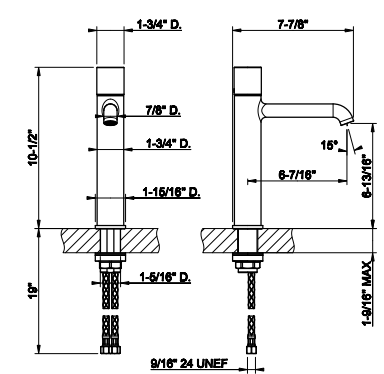

70306

Medium single lever washbasin mixer without pop-up assembly. TRAME

- Spout projection 6-7/16"
- Height 10-1/2"
- Drain not included – see DRAINS section
- Max flow rate 1.2 GPM
- Flexible hoses with 9/16" – 24 UNEF connections.

031	Chrome	987	726	Warm Bronze Br. PVD	1.561
149	Finox Brushed Nickel	1.332	710	Brass PVD	1.461
706	Black Metal PVD	1.461	727	Brass Brushed PVD	1.561
708	Copper Brushed PVD	1.561			
707	Black Metal Br. PVD	1.561			
735	Warm Bronze PVD	1.461