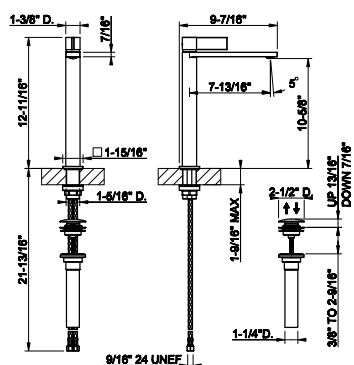

73606

Medium single lever washbasin without Stop&Go assembly. DIAMANTATO

- Spout projection 7-13/16"
- Height 9-7/8"
- Drain not included - See DRAINS section
- Max flow rate 1.2 GPM

031 Chrome	1.100	735 Warm Bronze PVD	1.626
149 Finox Brushed Nickel	1.485	726 Warm Bronze Br. PVD	1.734
187 Aged Bronze	1.734	710 Brass PVD	1.626
713 Antique Brass	1.734	727 Brass Brushed PVD	1.734
030 Copper PVD	1.626	720 Nickel PVD	1.626
706 Black Metal PVD	1.626	299 Matte Black	1.485
708 Copper Brushed PVD	1.734	845 Dark Bronze	1.734
707 Black Metal Br. PVD	1.734		