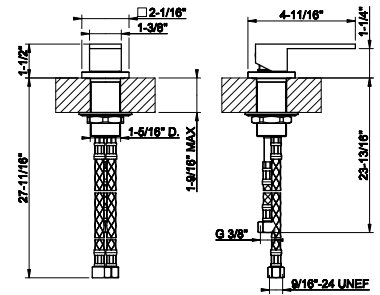

- For spouts 26599, 26699 and 26600
- Drain not included - See DRAINS section
- ADA compliant

031 Chrome	506	720 Nickel PVD	749
149 Finox Brushed Nickel	683	299 Matte Black	683
030 Copper PVD	749		
706 Black Metal PVD	749		
708 Copper Brushed PVD	798		
707 Black Metal Br. PVD	798		