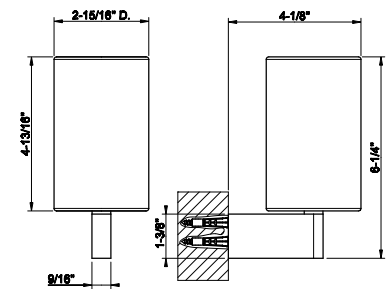

66408

Wall-mounted holder, black

031 Chrome	444 726	Warm Bronze Br. PVD	702
149 Finox Brushed Nickel	600 710	Brass PVD	657
187 Aged Bronze	702 727	Brass Brushed PVD	702
713 Antique Brass	702 246	Gold PVD	746
030 Copper PVD	657 720	Nickel PVD	657
706 Black Metal PVD	657 279	Matte White	600
708 Copper Brushed PVD	702 299	Matte Black	600
707 Black Metal Br. PVD	702 845	Dark Bronze	702
735 Warm Bronze PVD	657