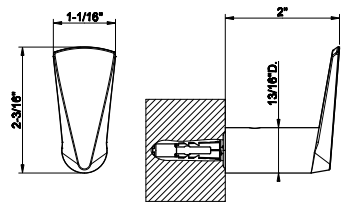

031	Chrome	145	726	Warm Bronze Br. PVD	229
149	Finox Brushed Nickel	196	710	Brass PVD	215
187	Aged Bronze	229	727	Brass Brushed PVD	229
713	Antique Brass	229	246	Gold PVD	244
030	Copper PVD	215	720	Nickel PVD	215
706	Black Metal PVD	215	716	Gold Brushed PVD	244
708	Copper Brushed PVD	229	299	Matte Black	196
707	Black Metal Br. PVD	229	845	Dark Bronze	229
735	Warm Bronze PVD	215