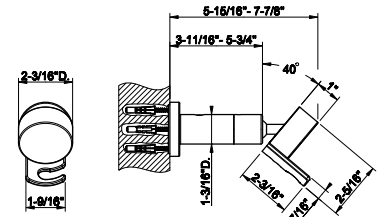

63057

Adjustable handshower hook

031 Chrome	1.000	735 Warm Bronze PVD	1.479
149 Finox Brushed Nickel	1.352	726 Warm Bronze Br. PVD	1.579
187 Aged Bronze	1.579	710 Brass PVD	1.479
713 Antique Brass	1.579	727 Brass Brushed PVD	1.579
030 Copper PVD	1.479	246 Gold PVD	1.679
706 Black Metal PVD	1.479	720 Nickel PVD	1.479
708 Copper Brushed PVD	1.579	299 Matte Black	1.352
707 Black Metal Br. PVD	1.579