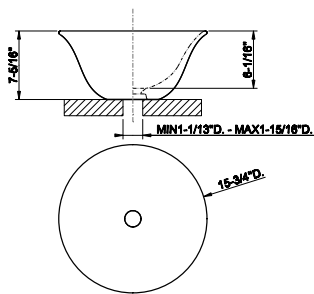

39125

Counter washbasin in Bright Platinum Gres without overflow waste
• 7-5/16" HIGH X 15-3/4" DIAMETER
• Drain sold separately - see 29048
• Please contact Gessi North America for freight terms

519	Gres	1.974

39133

Counter washbasin in White Gres without overflow waste
• 11-13/16" HIGH X 19-11/16" DIAMETER
• Drain sold separately - see 29048
• Please contact Gessi North America for freight terms

519	Gres	1.010

39134

Counter washbasin in Black Gres without overflow waste
• 11-13/16" HIGH X 19-11/16" DIAMETER
• Drain sold separately - see 29048
• Please contact Gessi North America for freight terms

519	Gres	1.010

39135

Counter washbasin in Bright Platinum Gres without overflow waste
• 11-13/16" HIGH X 19-11/16" DIAMETER
• Drain sold separately - see 29048
• Please contact Gessi North America for freight terms

519	Gres	2.210