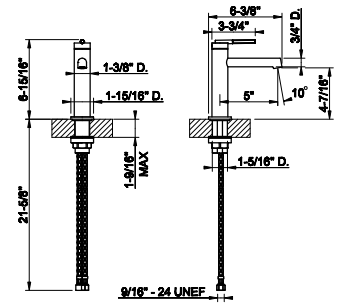

031 Chrome	743	707 Black Metal Br. PVD	1.172
149 Finox Brushed Nickel	1.003	735 Warm Bronze PVD	1.098
187 Aged Bronze	1.172	726 Warm Bronze Br. PVD	1.172
713 Antique Brass	1.172	710 Brass PVD	1.098
030 Copper PVD	1.098	727 Brass Brushed PVD	1.172
706 Black Metal PVD	1.098	720 Nickel PVD	1.098
708 Copper Brushed PVD	1.172	299 Matte Black	1.003