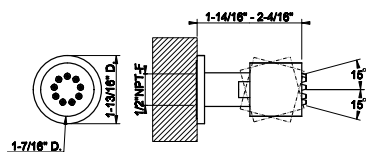

13375

Pivotable body spray

- 1/2" connections
- Max flow rate 0.9 GPM at 60 PSI