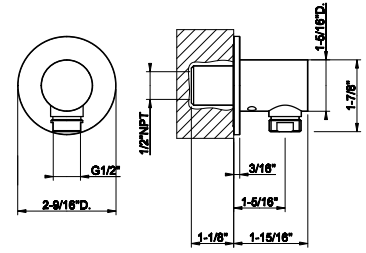

54269

Wall elbow with backplate
• 1/2" connections

239	Steel Brushed	344
708	Copper Brushed PVD	509
707	Black Metal Br. PVD	509
726	Warm Bronze Br. PVD	509
727	Brass Brushed PVD	509
299	Matte Black	464