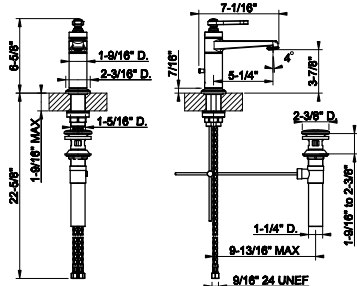

65001

Single lever washbasin mixer with pop-up assembly

- Spout projection 5-1/4"
- Height 6-5/8"
- 1-1/4" D. pop-up drain and flexible hoses with 9/16" – 24 UNEF connections.
- Max flow rate 1.2 GPM
- ADA compliant

031 Chrome	1.222	707 Black Metal Br. PVD	1.929
149 Finox Brushed Nickel	1.649	735 Warm Bronze PVD	1.807
187 Aged Bronze	1.929	726 Warm Bronze Br. PVD	1.929
713 Antique Brass	1.929	710 Brass PVD	1.807
030 Copper PVD	1.807	727 Brass Brushed PVD	1.929
706 Black Metal PVD	1.807	720 Nickel PVD	1.807
708 Copper Brushed PVD	1.929	299 Matte Black	1.649