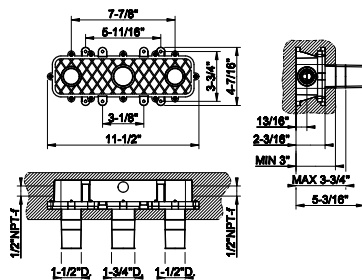

48089+58092

48089

Wall-mounted washbasin mixer rough valve
• Drain not included - See DRAINS section

031 Chrome	929