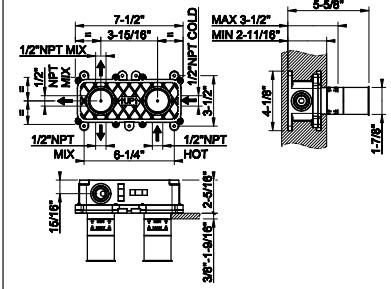

54169

In-wall thermostatic rough valve for 1/2/3-way diverter function

- 1/2" connections
- Anti-scalding
- Service stops not included
- Non-Shared Function

239 Steel Brushed	733

54169+54032

54032

TRIM PARTS ONLY External parts for thermostatic with single volume control

- Single backplate
- 1/2" connections
- Anti-scalding
- Requires in-wall rough valve 54169

239 Steel Brushed	1.423
708 Copper Brushed PVD	2.106
707 Black Metal Br. PVD	2.106
726 Warm Bronze Br. PVD	2.106
727 Brass Brushed PVD	2.106
299 Matte Black	1.920

54169

In-wall thermostatic rough valve for 1/2/3-way diverter function

- 1/2" connections
- Anti-scalding
- Service stops not included
- Non-Shared Function

239 Steel Brushed	733