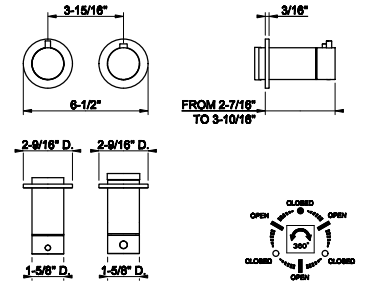

54169

In-wall thermostatic rough valve for 1/2/3-way diverter function

- 1/2" connections
- Anti-scalding
- Service stops not included
- Non-Shared Function

239 Steel Brushed	733

63335

TRIM PARTS ONLY External parts for 3-way diverter thermostatic and volume control

- Single backplate
- 1/2" connections
- Anti-scalding
- Requires in-wall rough valve 54169

031 Chrome	1.276	707 Black Metal Br. PVD	2.015
149 Finox Brushed Nickel	1.723	735 Warm Bronze PVD	1.890
187 Aged Bronze	2.015	726 Warm Bronze Br. PVD	2.015
713 Antique Brass	2.015	710 Brass PVD	1.890
030 Copper PVD	1.890	727 Brass Brushed PVD	2.015
706 Black Metal PVD	1.890	720 Nickel PVD	1.890
708 Copper Brushed PVD	2.015	299 Matte Black	1.723

54169+63335