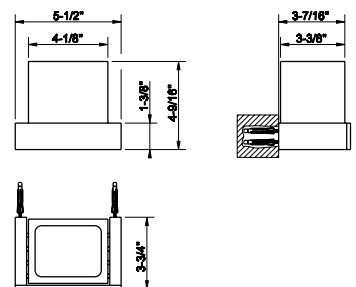

031 Chrome	640	707 Black Metal Br. PVD	1.012
149 Finox Brushed Nickel	865	735 Warm Bronze PVD	947
187 Aged Bronze	1.012	726 Warm Bronze Br. PVD	1.012
713 Antique Brass	1.012	710 Brass PVD	947
030 Copper PVD	947	727 Brass Brushed PVD	1.012
706 Black Metal PVD	947	720 Nickel PVD	947
708 Copper Brushed PVD	1.012	099 Black XL	865