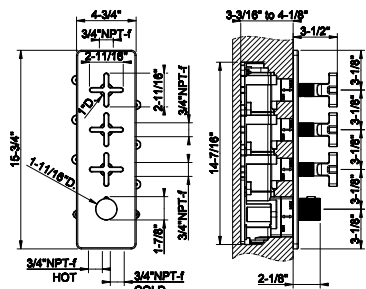

58226

TRIM PARTS ONLY External parts for thermostatic with 3 volume controls

- Single backplate
- High capacity
- 3/4" connections
- Vertical/Horizontal application
- Anti-scalding
- Requires in-wall rough valve 39695