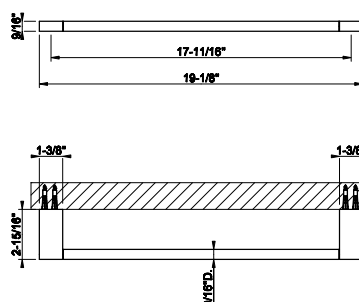

66502
18" Towel rail

031 Chrome	483	726 Warm Bronze Br. PVD	763
149 Finox Brushed Nickel	652	710 Brass PVD	715
187 Aged Bronze	763	727 Brass Brushed PVD	763
713 Antique Brass	763	246 Gold PVD	811
030 Copper PVD	715	720 Nickel PVD	715
706 Black Metal PVD	715	279 Matte White	652
708 Copper Brushed PVD	763	299 Matte Black	652
707 Black Metal Br. PVD	763	845 Dark Bronze	763
735 Warm Bronze PVD	715