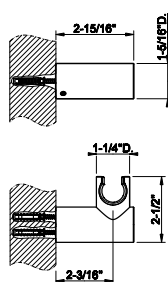

58160

Adjustable handshower hook.

031 Chrome	377	735 Warm Bronze PVD	558
149 Finox Brushed Nickel	509	726 Warm Bronze Br. PVD	596
187 Aged Bronze	596	710 Brass PVD	558
713 Antique Brass	596	727 Brass Brushed PVD	596
030 Copper PVD	558	246 Gold PVD	633
706 Black Metal PVD	558	720 Nickel PVD	558
708 Copper Brushed PVD	596	299 Matte Black	509
707 Black Metal Br. PVD	596	845 Dark Bronze	596