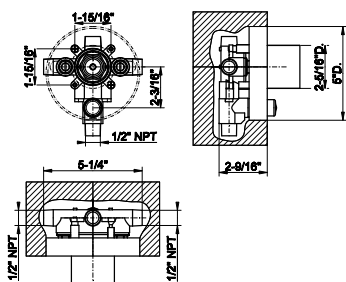

09274+63574