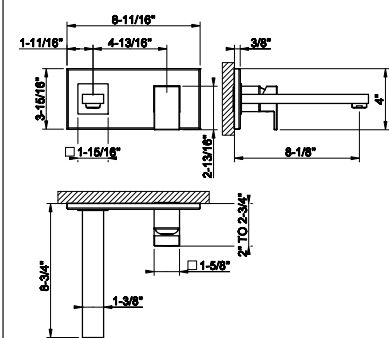

44836

External parts wall-mounted mixer, medium spout, without waste

031	Chrome	1.042	735	Warm Bronze PVD	1.745
149	Finox Brushed Nickel	1.485	726	Warm Bronze Br. PVD	1.893
030	Copper PVD	1.745	710	Brass PVD	1.745
706	Black Metal PVD	1.745	727	Brass Brushed PVD	1.893
708	Copper Brushed PVD	1.893	720	Nickel PVD	1.745
707	Black Metal Br. PVD	1.893	299	Matte Black	1.409