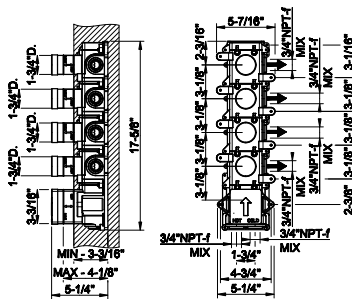

39699+65208

39699

In-wall thermostatic rough valve with 4 volume controls

- High capacity
- 3/4" connections
- Vertical/Horizontal application
- Anti-scalding
- Max flow rate 1.75 GPM

031 Chrome	2.172