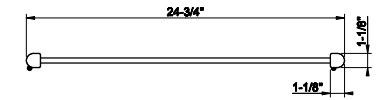

031 Chrome	325 726	Warm Bronze Br. PVD	514
149 Finox Brushed Nickel	438 710	Brass PVD	482
030 Copper PVD	482 727	Brass Brushed PVD	514
706 Black Metal PVD	482 720	Nickel PVD	482
708 Copper Brushed PVD	514 279	Matte White	438
707 Black Metal Br. PVD	514 299	Matte Black	438
735 Warm Bronze PVD	482