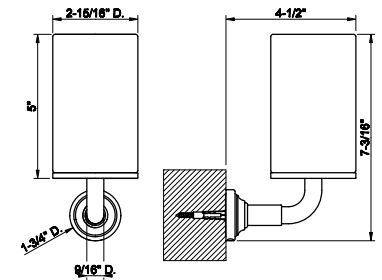

65407

Wall-mounted holder, white

031 Chrome	634	707 Black Metal Br. PVD	1.000
149 Finox Brushed Nickel	855	735 Warm Bronze PVD	937
187 Aged Bronze	1.000	726 Warm Bronze Br. PVD	1.000
713 Antique Brass	1.000	710 Brass PVD	937
030 Copper PVD	937	727 Brass Brushed PVD	1.000
706 Black Metal PVD	937	720 Nickel PVD	937
708 Copper Brushed PVD	1.000	299 Matte Black	855