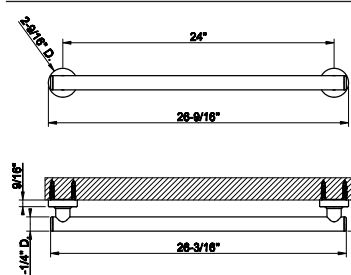

58424

Safety grip-handle for bathtub and shower enclosure
• 18" length

031 Chrome	1.680	735 Warm Bronze PVD	2.488
149 Finox Brushed Nickel	2.270	726 Warm Bronze Br. PVD	2.655
187 Aged Bronze	2.657	710 Brass PVD	2.488
713 Antique Brass	2.657	727 Brass Brushed PVD	2.657
030 Copper PVD	2.488	246 Gold PVD	2.820
706 Black Metal PVD	2.488	720 Nickel PVD	2.488
708 Copper Brushed PVD	2.657	299 Matte Black	2.270
707 Black Metal Br. PVD	2.657