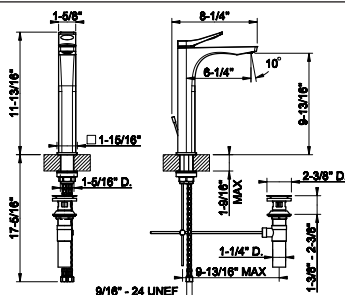

031 Chrome	1.034 726	Warm Bronze Br. PVD	1.633
149 Finox Brushed Nickel	1.396 710	Brass PVD	1.531
030 Copper PVD	1.531 727	Brass Brushed PVD	1.633
706 Black Metal PVD	1.531 720	Nickel PVD	1.531
708 Copper Brushed PVD	1.633 279	Matte White	1.396
707 Black Metal Br. PVD	1.633 299	Matte Black	1.396
735 Warm Bronze PVD	1.531		

59009

Tall single lever washbasin mixer with pop-up assembly

- Spout projection 6-1/4"
- Height 11-13/16"
- 1-1/4" D. pop-up drain and flexible hoses with 9/16" – 24 UNEF connections
- Max flow rate 1.2 GPM
- ADA compliant
- When ordered in #279 drain will be in #031