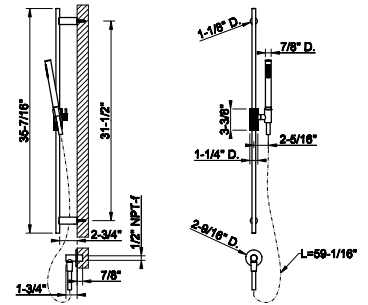

63582

Handshower and adjustable sliding rail set. RIGATO

- Adjustable bar
- Adjustable hook
- 59" Flex hose
- Wall elbow
- Max flow rate 1.75 GPM.

031 Chrome	1.440	707 Black Metal Br. PVD	2.275
149 Finox Brushed Nickel	1.944	735 Warm Bronze PVD	2.130
187 Aged Bronze	2.275	726 Warm Bronze Br. PVD	2.275
713 Antique Brass	2.275	710 Brass PVD	2.130
030 Copper PVD	2.130	727 Brass Brushed PVD	2.275
706 Black Metal PVD	2.130	720 Nickel PVD	2.130
708 Copper Brushed PVD	2.275	299 Matte Black	1.944