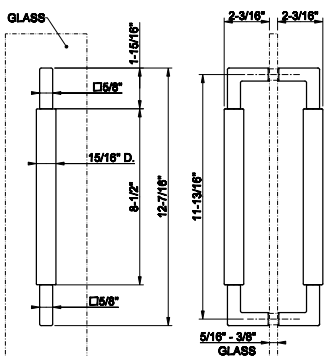

67533

12" Double handle. Vertical/horizontal installation. RIGATO

- For 5/16" to 3/8" (8-10mm) glass
- 12-7/16" L x 2-3/16"D each
- 11-13/16" center-to-center
- For back-to-back installation

031	Chrome	957	726	Warm Bronze Br. PVD	1.512
149	Finox Brushed Nickel	1.293	710	Brass PVD	1.417
187	Aged Bronze	1.512	727	Brass Brushed PVD	1.512
713	Antique Brass	1.512	246	Gold PVD	1.608
030	Copper PVD	1.417	147	Chrome Brushed	1.293
706	Black Metal PVD	1.417	720	Nickel PVD	1.417
708	Copper Brushed PVD	1.512	716	Gold Brushed PVD	1.608
707	Black Metal Br. PVD	1.512	299	Matte Black	1.293
735	Warm Bronze PVD	1.417	845	Dark Bronze	1.512