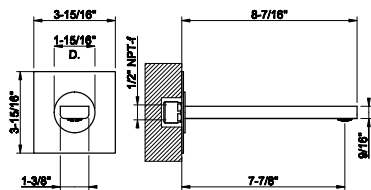

39302

Wall-mounted washbasin spout only

- Projection 7-7/8"
- 1/2" connections
- Drain not included - See DRAINS section
- Requires mixer control 38709+26612
- Max flow rate 1.2 GPM

031	Chrome	576
149	Finox Brushed Nickel	778
299	Matte Black	778