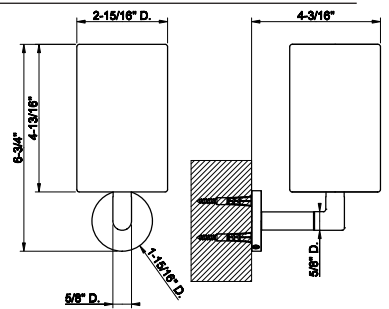

63707

Wall-mounted holder, white

031 Chrome	526	707 Black Metal Br. PVD	831
149 Finox Brushed Nickel	712	735 Warm Bronze PVD	779
187 Aged Bronze	831	726 Warm Bronze Br. PVD	831
713 Antique Brass	831	710 Brass PVD	779
030 Copper PVD	779	727 Brass Brushed PVD	831
706 Black Metal PVD	779	720 Nickel PVD	779
708 Copper Brushed PVD	831	299 Matte Black	712