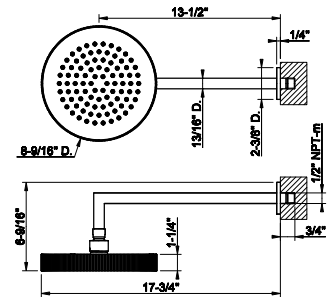

63548

Wall-mounted adjustable shower head with arm RIGATO.

- 1/2" connections.
- Projection from wall to center 13-1/2"
- Total projection 17-3/4"
- Max flow rate 1.75 GPM

031 Chrome	2.163	707 Black Metal Br. PVD	3.418
149 Finox Brushed Nickel	2.922	735 Warm Bronze PVD	3.204
187 Aged Bronze	3.418	726 Warm Bronze Br. PVD	3.418
713 Antique Brass	3.418	710 Brass PVD	3.204
030 Copper PVD	3.204	727 Brass Brushed PVD	3.418
706 Black Metal PVD	3.204	720 Nickel PVD	3.204
708 Copper Brushed PVD	3.418	299 Matte Black	2.922