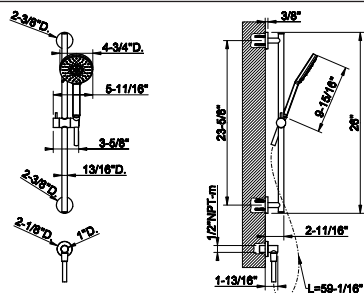

71442

Handshower and adjustable sliding rail set

- Dual fuction handshower
- Adjustable bar
- Adjustable hook
- 59° Flex hose
- Wall elbow
- Max flow rate 1.75 GPM

031 Chrome	717		
149 Finox Brushed Nickel	969		
299 Matte Black	969