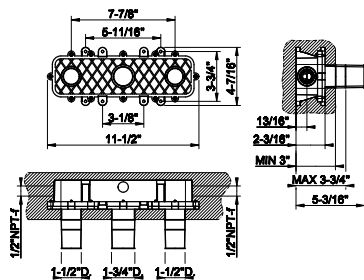

48089+54492