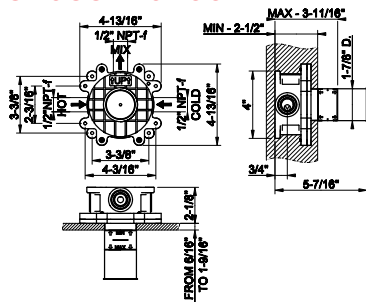

54055+70499

54055

Wall-mounted Basin/bath mixer rough valve. One exit

239 Steel Brushed	489

70499

TRIM PARTS ONLY Wall-mounted washbasin mixer control CESELLO

- 1/2" connections
- Drain not included - See DRAINS section
- Requires in-wall rough valve 54055