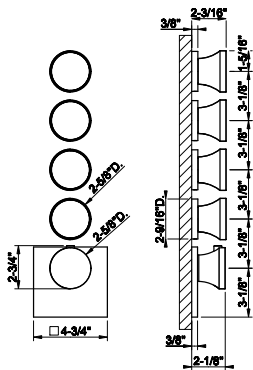

66214

TRIM PARTS ONLY External parts for thermostatic with 4 volume controls

- Separate backplates
- High capacity
- 3/4" connections
- Vertical/Horizontal application
- Anti-scalding
- Requires in-wall rough valve 39699