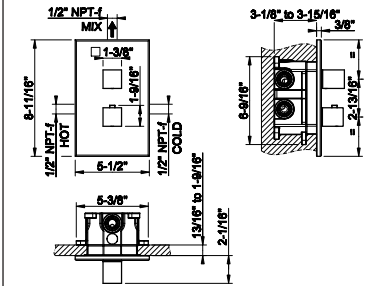

20183

TRIM PARTS ONLY External parts for thermostatic with single volume control

- Single backplate
- 1/2" connections
- Vertical application
- Anti-scalding
- Requires in-wall rough valve 09279

031 Chrome	1.087	720 Nickel PVD	1.609
149 Finox Brushed Nickel	1.468	299 Matte Black	1.468
030 Copper PVD	1.609		
706 Black Metal PVD	1.609		
708 Copper Brushed PVD	1.718		
707 Black Metal Br. PVD	1.718