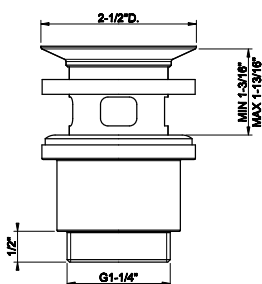

54597

1 1/4" push drain with or without overflow feature - Recommended for Gessi 316 Collection

239 Steel Brushed	184
708 Copper Brushed PVD	272
707 Black Metal Br. PVD	272
726 Warm Bronze Br. PVD	272
727 Brass Brushed PVD	272
299 Matte Black	249