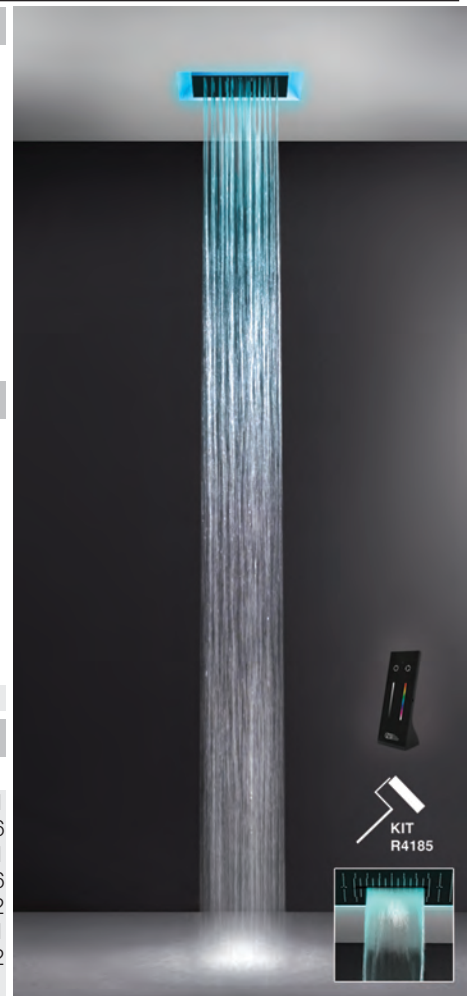

57004

Cover for 12" multifunction system

238 Mirror Steel	1.224	735 Warm Bronze PVD	3.031
239 Steel Brushed	1.224	726 Warm Bronze Br. PVD	3.236
187 Aged Bronze	3.236	710 Brass PVD	3.031
713 Antique Brass	3.236	727 Brass Brushed PVD	3.236
030 Copper PVD	3.031	246 Gold PVD	3.442
706 Black Metal PVD	3.031	720 Nickel PVD	3.031
708 Copper Brushed PVD	3.236	299 Matte Black	1.652
707 Black Metal Br. PVD	3.236