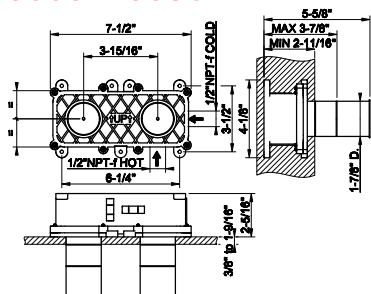

63397+63581

63397

Wall-mounted washbasin mixer rough valve
• Drain not included - See DRAINS section

239 Steel Brushed	782