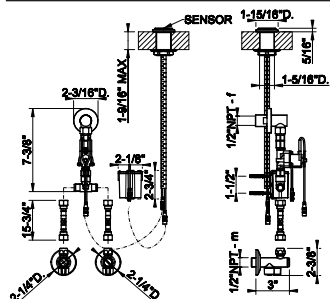

031 Chrome	1.546	735 Warm Bronze PVD	2.288
149 Finox Brushed Nickel	2.087	726 Warm Bronze Br. PVD	2.442
187 Aged Bronze	2.442	710 Brass PVD	2.288
713 Antique Brass	2.442	727 Brass Brushed PVD	2.442
030 Copper PVD	2.288	246 Gold PVD	2.597
706 Black Metal PVD	2.288	720 Nickel PVD	2.288
708 Copper Brushed PVD	2.442	299 Matte Black	2.087
707 Black Metal Br. PVD	2.442