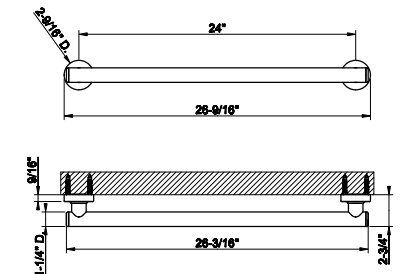

58430

Safety grip-handle for bathtub and shower enclosure
• 24" length

031	Chrome	1.710	735	Warm Bronze PVD	2.531
149	Finox Brushed Nickel	2.309	726	Warm Bronze Br. PVD	2.702
187	Aged Bronze	2.702	710	Brass PVD	2.531
713	Antique Brass	2.702	727	Brass Brushed PVD	2.702
030	Copper PVD	2.531	246	Gold PVD	2.873
706	Black Metal PVD	2.531	720	Nickel PVD	2.531
708	Copper Brushed PVD	2.702	299	Matte Black	2.309
707	Black Metal Br. PVD	2.702