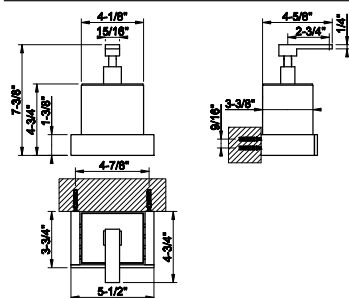

20813
Wall-mounted liquid soap dispenser , white

031 Chrome	864	707 Black Metal Br. PVD	1.365
149 Finox Brushed Nickel	1.166	735 Warm Bronze PVD	1.278
187 Aged Bronze	1.365	726 Warm Bronze Br. PVD	1.365
713 Antique Brass	1.365	710 Brass PVD	1.278
030 Copper PVD	1.278	727 Brass Brushed PVD	1.365
706 Black Metal PVD	1.278	720 Nickel PVD	1.278
708 Copper Brushed PVD	1.365	099 Black XL	1.166

20814
Wall-mounted liquid soap dispenser - black

031 Chrome	864	707 Black Metal Br. PVD	1.365
149 Finox Brushed Nickel	1.166	735 Warm Bronze PVD	1.278
187 Aged Bronze	1.365	726 Warm Bronze Br. PVD	1.365
713 Antique Brass	1.365	710 Brass PVD	1.278
030 Copper PVD	1.278	727 Brass Brushed PVD	1.365
706 Black Metal PVD	1.278	720 Nickel PVD	1.278
708 Copper Brushed PVD	1.365	099 Black XL	1.166

20849
Wall-mounted tissue holder with cover

031 Chrome	633	707 Black Metal Br. PVD	1.000
149 Finox Brushed Nickel	855	735 Warm Bronze PVD	937
187 Aged Bronze	1.000	726 Warm Bronze Br. PVD	1.000
713 Antique Brass	1.000	710 Brass PVD	937
030 Copper PVD	937	727 Brass Brushed PVD	1.000
706 Black Metal PVD	937	720 Nickel PVD	937
708 Copper Brushed PVD	1.000	099 Black XL	855

20855
Wall-mounted tissue holder
• Vertical or horizontal application

031 Chrome	378	707 Black Metal Br. PVD	598
149 Finox Brushed Nickel	512	735 Warm Bronze PVD	560
187 Aged Bronze	598	726 Warm Bronze Br. PVD	598
713 Antique Brass	598	710 Brass PVD	560
030 Copper PVD	560	727 Brass Brushed PVD	598
706 Black Metal PVD	560	720 Nickel PVD	560
708 Copper Brushed PVD	598	099 Black XL	512

20939
Freestanding towel rack