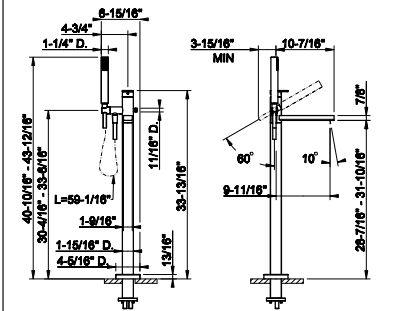

39234

Three-hole roman tub set

- Diverter
- Spout - Projection 7-1/2"
- Handshower
- 59" flex hose
- Hand shower max flow rate 1.75 GPM
- Spout mixed flow rate 5 GPM at 60 PSI

031	Chrome	1.567
149	Finox Brushed Nickel	2.115
299	Matte Black	2.115