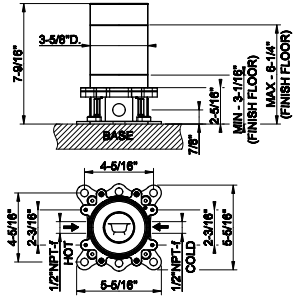

48189+70628