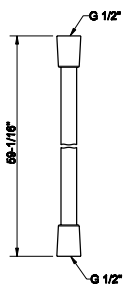

39369

Wall elbow
• 1/2" connections

031 Chrome	207
149 Finox Brushed Nickel	280
299 Matte Black	280

01637

59" flex hose

031 Chrome	116	726 Warm Bronze Br. PVD	186
149 Finox Brushed Nickel	150	710 Brass PVD	176
187 Aged Bronze	186	727 Brass Brushed PVD	186
713 Antique Brass	186	246 Gold PVD	197
030 Copper PVD	176	720 Nickel PVD	176
706 Black Metal PVD	176	279 Matte White	150
708 Copper Brushed PVD	186	299 Matte Black	150
707 Black Metal Br. PVD	186	845 Dark Bronze	186
735 Warm Bronze PVD	176		

SP02148

Metal flexible hose, 59" length, 1/2" connector.

031 Chrome	166	735 Warm Bronze PVD	264
149 Finox Brushed Nickel	225	726 Warm Bronze Br. PVD	278
187 Aged Bronze	278	710 Brass PVD	264
713 Antique Brass	278	727 Brass Brushed PVD	278
030 Copper PVD	264	246 Gold PVD	296
706 Black Metal PVD	264	720 Nickel PVD	264
708 Copper Brushed PVD	278	299 Matte Black	225
707 Black Metal Br. PVD	278	845 Dark Bronze	269