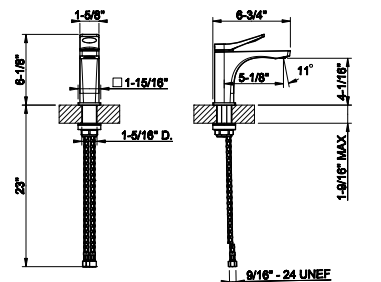

031 Chrome	782	726 Warm Bronze Br. PVD	1.234
149 Finox Brushed Nickel	1.054	710 Brass PVD	1.156
030 Copper PVD	1.156	727 Brass Brushed PVD	1.234
706 Black Metal PVD	1.156	720 Nickel PVD	1.156
708 Copper Brushed PVD	1.234	279 Matte White	1.054
707 Black Metal Br. PVD	1.234	299 Matte Black	1.054
735 Warm Bronze PVD	1.156