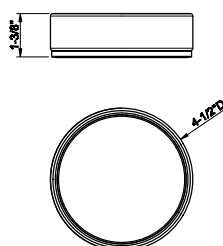

58526
Standing soap holder, black

031 Chrome	340	735 Warm Bronze PVD	504
149 Finox Brushed Nickel	459	726 Warm Bronze Br. PVD	537
187 Aged Bronze	537	710 Brass PVD	504
713 Antique Brass	537	727 Brass Brushed PVD	537
030 Copper PVD	504	246 Gold PVD	572
706 Black Metal PVD	504	720 Nickel PVD	504
708 Copper Brushed PVD	537	299 Matte Black	459
707 Black Metal Br. PVD	537	845 Dark Bronze	537