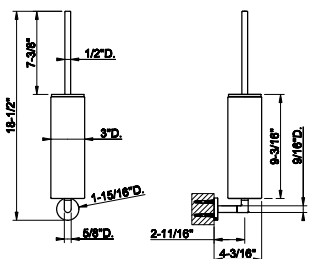

63819

Wall-mounted brush holder, white

031 Chrome	716	707 Black Metal Br. PVD	1.131
149 Finox Brushed Nickel	966	735 Warm Bronze PVD	1.062
187 Aged Bronze	1.131	726 Warm Bronze Br. PVD	1.131
713 Antique Brass	1.131	710 Brass PVD	1.062
030 Copper PVD	1.062	727 Brass Brushed PVD	1.131
706 Black Metal PVD	1.062	720 Nickel PVD	1.062
708 Copper Brushed PVD	1.131	299 Matte Black	966