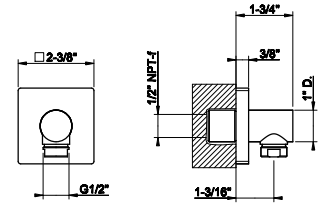

59169

Wall elbow with backplate
• 1/2" connection

031 Chrome	249726	Warm Bronze Br. PVD	393
149 Finox Brushed Nickel	335710	Brass PVD	368
030 Copper PVD	368727	Brass Brushed PVD	393
706 Black Metal PVD	368720	Nickel PVD	368
708 Copper Brushed PVD	393279	Matte White	335
707 Black Metal Br. PVD	393299	Matte Black	335
735 Warm Bronze PVD	368