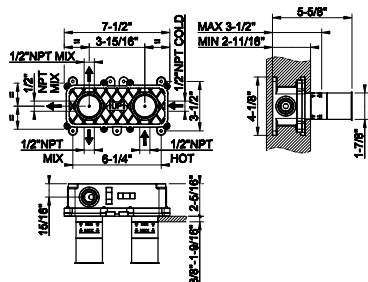

54169+54234