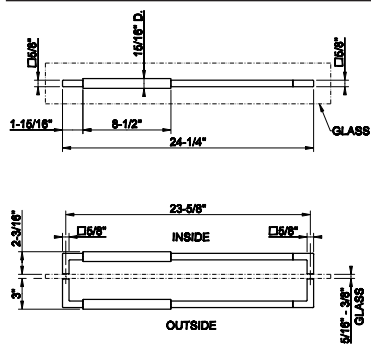

67646

24" Handle and towel rail DIAMANTATO

- For 5/16" to 3/8" (8-10mm) glass
- Towel rail 24-1/4"L x 3"D
- Interior handle 24-1/4"L x 2-3/16"D
- 23-5/8" center-to-center
- For horizontal installation