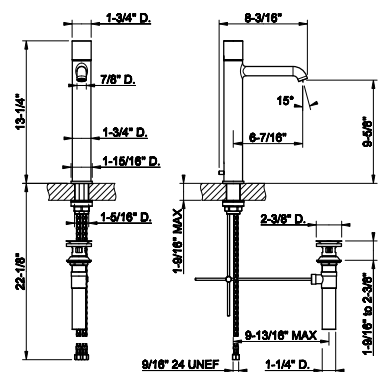

70603

Tall single lever washbasin mixer with pop-up assembly. DIAMANTATO

- Spout projection 6-7/16"
- Height 13-1/4"
- 1-1/4" D. pop-up drain and flexible hoses with 9/16" – 24UNEF connections
- Max flow rate 1.2 GPM

031 Chrome	1.148	726 Warm Bronze Br. PVD	1.815
149 Finox Brushed Nickel	1.550	710 Brass PVD	1.700
706 Black Metal PVD	1.700	727 Brass Brushed PVD	1.815
708 Copper Brushed PVD	1.815	299 Matte Black	1.550
707 Black Metal Br. PVD	1.815	845 Dark Bronze	1.815
735 Warm Bronze PVD	1.700