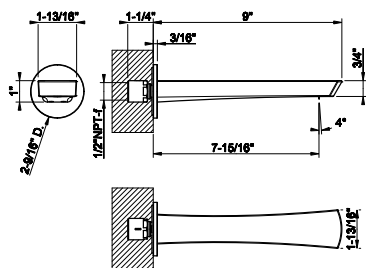

72103

Wall-mounted bath spout only

- Connection 1/2" NPT-F
- Spout projection 7-15/16"
- Requires mixer control
- Flow rate 5,4 GPM at 60 PSI