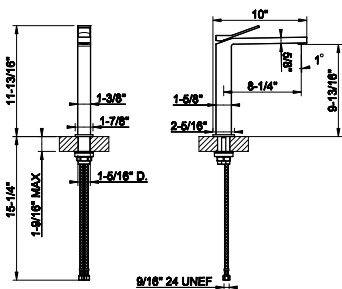

53004

Tall single lever washbasin mixer without pop-up assembly

- Extended spout projection 8-1/4"
- Height 11-13/16"
- Drain not included - See DRAINS section
- Max flow rate 1.2 GPM
- ADA compliant

031	Chrome	1.132	720	Nickel PVD	1.675
149	Finox Brushed Nickel	1.528	299	Matte Black	1.528
030	Copper PVD	1.675			
706	Black Metal PVD	1.675			
708	Copper Brushed PVD	1.789			
707	Black Metal Br. PVD	1.789			

48112+53109

48112

Wall-mounted one-way mixer control rough valve for trim 48106

- 1/2" connections
- Drain not included - See DRAINS section

031	Chrome	417			

53109

TRIM PARTS ONLY Wall-mounted washbasin mixer control

- For spouts 26599, 26699 or 26600
- 1/2" connections
- Drain not included - See DRAINS section
- Requires in-wall rough valve 48112
- ADA compliant

031	Chrome	507	720	Nickel PVD	907
149	Finox Brushed Nickel	827	299	Matte Black	827
030	Copper PVD	907			
706	Black Metal PVD	907			
708	Copper Brushed PVD	968			
707	Black Metal Br. PVD	968			

44697+53088

44697

Wall-mounted washbasin mixer control rough valve

- 1/2" connections

031	Chrome	475			

53088

TRIM PARTS ONLY Wall-mounted washbasin mixer trim

- Spout projection 8-1/8"
- Drain not included - See DRAINS section
- Requires in-wall rough valve 44697
- Max flow rate 1.2 GPM
- ADA compliant

031	Chrome	1.025	720	Nickel PVD	1.696
149	Finox Brushed Nickel	1.548	299	Matte Black	1.548
030	Copper PVD	1.696			
706	Black Metal PVD	1.696			
708	Copper Brushed PVD	1.811			
707	Black Metal Br. PVD	1.811