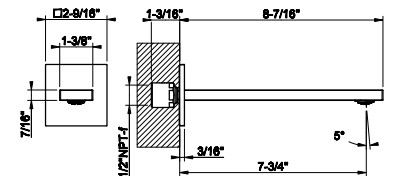

031	Chrome	678	735	Warm Bronze PVD	1.004
149	Finox Brushed Nickel	917	726	Warm Bronze Br. PVD	1.074
187	Aged Bronze	1.074	710	Brass PVD	1.004
713	Antique Brass	1.074	727	Brass Brushed PVD	1.074
030	Copper PVD	1.004	720	Nickel PVD	1.004
706	Black Metal PVD	1.004	299	Matte Black	917
708	Copper Brushed PVD	1.074	845	Dark Bronze	1.074
707	Black Metal Br. PVD	1.074