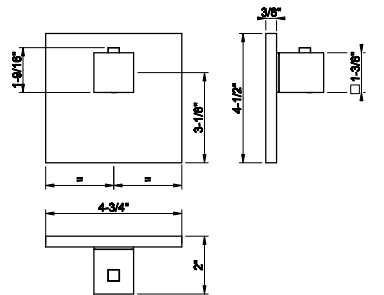

031 Chrome	762	735 Warm Bronze PVD	1.128
149 Finox Brushed Nickel	1.028	726 Warm Bronze Br. PVD	1.204
187 Aged Bronze	1.204	710 Brass PVD	1.128
713 Antique Brass	1.204	727 Brass Brushed PVD	1.204
030 Copper PVD	1.128	720 Nickel PVD	1.128
706 Black Metal PVD	1.128	299 Matte Black	1.028
708 Copper Brushed PVD	1.204	845 Dark Bronze	1.204
707 Black Metal Br. PVD	1.204