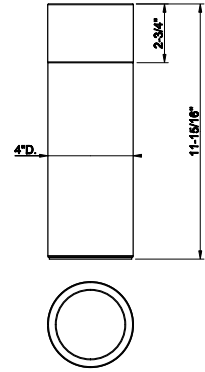

519	Gres	2.210
-----	------	-------

GESI®
HOME
DECOR
VASES

68615

Vase DIAMANTATO 4" diameter, 11-13/16"H

707	Black Metal Br. PVD	2.149
726	Warm Bronze Br. PVD	2.149

68617

Vase DIAMANTATO 4" diameter, 14-3/4"H