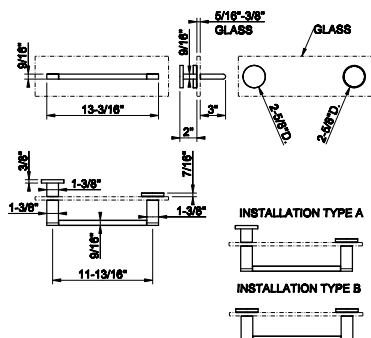

66511

12" Towel rail for glass fixing

031 Chrome	1.159	726 Warm Bronze Br. PVD	1.832
149 Finox Brushed Nickel	1.565	710 Brass PVD	1.715
187 Aged Bronze	1.832	727 Brass Brushed PVD	1.832
713 Antique Brass	1.832	246 Gold PVD	1.947
030 Copper PVD	1.715	720 Nickel PVD	1.715
706 Black Metal PVD	1.715	279 Matte White	1.565
708 Copper Brushed PVD	1.832	299 Matte Black	1.565
707 Black Metal Br. PVD	1.832	845 Dark Bronze	1.832
735 Warm Bronze PVD	1.715