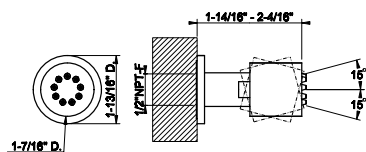

13375

Pivotable body spray
• 1/2" connections
• Max flow rate 0.9 GPM at 60 PSI