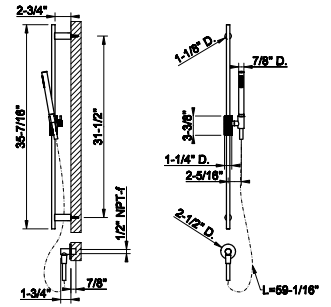

63482

Handshower and adjustable sliding rail set. DIAMANTATO

- Adjustable bar
- Adjustable hook
- 59" Flex hose
- Wall elbow
- Max flow rate 1.75 GPM.

031 Chrome	1.440	735 Warm Bronze PVD	2.130
149 Finox Brushed Nickel	1.944	726 Warm Bronze Br. PVD	2.275
187 Aged Bronze	2.275	710 Brass PVD	2.130
713 Antique Brass	2.275	727 Brass Brushed PVD	2.275
030 Copper PVD	2.130	720 Nickel PVD	2.130
706 Black Metal PVD	2.130	299 Matte Black	1.944
708 Copper Brushed PVD	2.275	845 Dark Bronze	2.275
707 Black Metal Br. PVD	2.275		