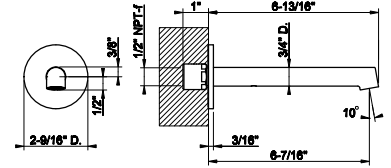

63403

Wall-mounted washbasin spout only

- Projection 6-7/16"
- 1/2" connections
- Drain not included - See DRAINS section
- Requires mixer control
- Max flow rate 1.2 GPM

031 Chrome	352	707 Black Metal Br. PVD	556
149 Finox Brushed Nickel	478	735 Warm Bronze PVD	522
187 Aged Bronze	556	726 Warm Bronze Br. PVD	556
713 Antique Brass	556	710 Brass PVD	522
030 Copper PVD	522	727 Brass Brushed PVD	556
706 Black Metal PVD	522	720 Nickel PVD	522
708 Copper Brushed PVD	556	299 Matte Black	478