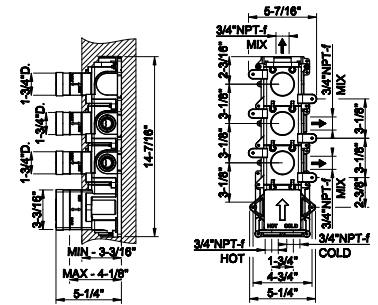

39695+54506