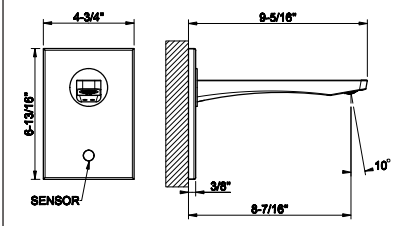

59107

TRIM PARTS ONLY Wall-mounted electronic mixer.
• 1/2" connections
• Spout projection 8-7/16"
• Drain not included - See DRAINS section
• Max flow rate 1.2 GPM - 0.2 GPC
• Requires in-wall rough valve 44679
• 10 sec flow cycle
• ADA compliant

031 Chrome	1.904	726 Warm Bronze Br. PVD	3.007
149 Finox Brushed Nickel	2.570	710 Brass PVD	2.817
030 Copper PVD	2.817	727 Brass Brushed PVD	3.007
706 Black Metal PVD	2.817	720 Nickel PVD	2.817
708 Copper Brushed PVD	3.007	279 Matte White	2.570
707 Black Metal Br. PVD	3.007	299 Matte Black	2.570
735 Warm Bronze PVD	2.817