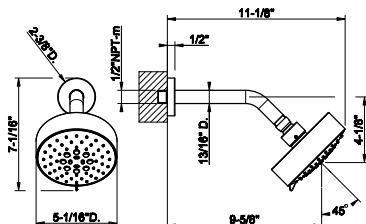

66156

Wall-mounted adjustable shower head with arm.

- 1/2" connections.
- Projection from wall to center 9-7/16"
- Total projection 11-1/16"
- Max flow rate 1.75 GPM

031 Chrome	1.351	735 Warm Bronze PVD	2.000
149 Finox Brushed Nickel	1.824	726 Warm Bronze Br. PVD	2.135
187 Aged Bronze	2.135	710 Brass PVD	2.000
713 Antique Brass	2.135	727 Brass Brushed PVD	2.135
030 Copper PVD	2.000	246 Gold PVD	2.270
706 Black Metal PVD	2.000	720 Nickel PVD	2.000
708 Copper Brushed PVD	2.135	299 Matte Black	1.824
707 Black Metal Br. PVD	2.135	845 Dark Bronze	2.135