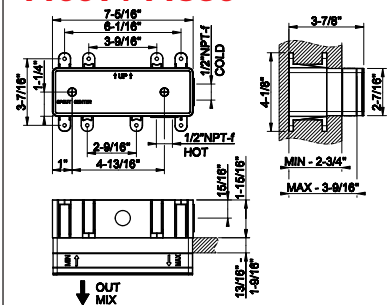

44697+44836