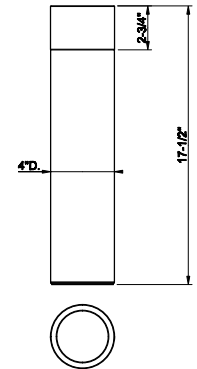

707	Black Metal Br. PVD	2.366
726	Warm Bronze Br. PVD	2.366

68619

Vase DIAMANTATO 4" diameter, 17-1/2"H

707	Black Metal Br. PVD	2.583
726	Warm Bronze Br. PVD	2.583

68621

Vase DIAMANTATO 6-5/8" diameter, 11-15/16"H