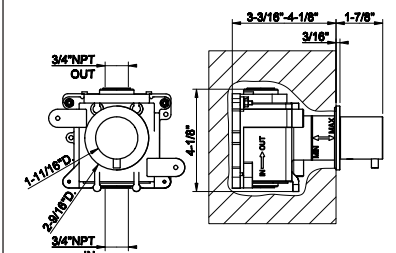

54564

TRIM PARTS ONLY External parts for individual thermostatic volume control

- High capacity
- 3/4" connections
- Vertical/Horizontal application
- Anti-scalding
- Requires in-wall rough valve 39683

239 Steel Brushed	456
708 Copper Brushed PVD	675
707 Black Metal Br. PVD	675
726 Warm Bronze Br. PVD	675
727 Brass Brushed PVD	675
299 Matte Black	616