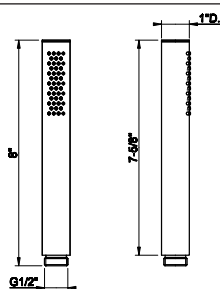

54054

Handshower
• Max flow rate 1.75 GPM

239 Steel Brushed	358
708 Copper Brushed PVD	531
707 Black Metal Br. PVD	531
726 Warm Bronze Br. PVD	531
727 Brass Brushed PVD	531
299 Matte Black	485