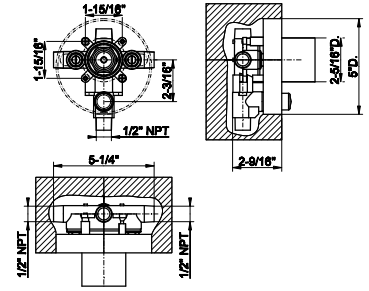

09274+72174