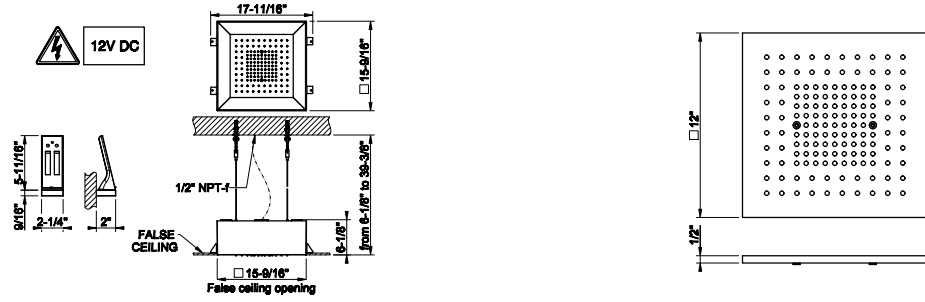

57301+57002