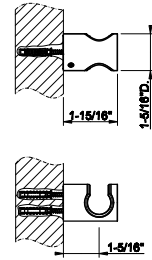

54269

Wall elbow with backplate
• 1/2" connections

239	Steel Brushed	344
708	Copper Brushed PVD	509
707	Black Metal Br. PVD	509
726	Warm Bronze Br. PVD	509
727	Brass Brushed PVD	509
299	Matte Black	464

54157

Handshower fixed hook

239	Steel Brushed	329
708	Copper Brushed PVD	486
707	Black Metal Br. PVD	486
726	Warm Bronze Br. PVD	486
727	Brass Brushed PVD	486
299	Matte Black	445

54160

Handshower adjustable hook

239	Steel Brushed	444
708	Copper Brushed PVD	657
707	Black Metal Br. PVD	657
726	Warm Bronze Br. PVD	657
727	Brass Brushed PVD	657
299	Matte Black	599

54137

59" black flex hose with options to change the metal ends with desired finish

239	Steel Brushed	155
708	Copper Brushed PVD	246
707	Black Metal Br. PVD	246
726	Warm Bronze Br. PVD	246
727	Brass Brushed PVD	246
299	Matte Black	209

SP02148

Metal flexible hose, 59" length, 1/2" connector.

031	Chrome	166	735	Warm Bronze PVD	264
149	Finox Brushed Nickel	225	726	Warm Bronze Br. PVD	278
187	Aged Bronze	278	710	Brass PVD	264
713	Antique Brass	278	727	Brass Brushed PVD	278
030	Copper PVD	264	246	Gold PVD	296
706	Black Metal PVD	264	720	Nickel PVD	264
708	Copper Brushed PVD	278	299	Matte Black	225
707	Black Metal Br. PVD	278	845	Dark Bronze	269