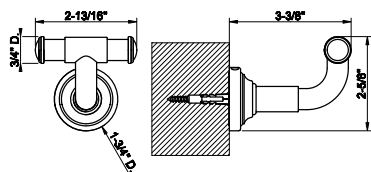

65521

Wall-mounted robe hook.

031 Chrome	339	707 Black Metal Br. PVD	536
149 Finox Brushed Nickel	458	735 Warm Bronze PVD	502
187 Aged Bronze	536	726 Warm Bronze Br. PVD	536
713 Antique Brass	536	710 Brass PVD	502
030 Copper PVD	502	727 Brass Brushed PVD	536
706 Black Metal PVD	502	720 Nickel PVD	502
708 Copper Brushed PVD	536	299 Matte Black	458