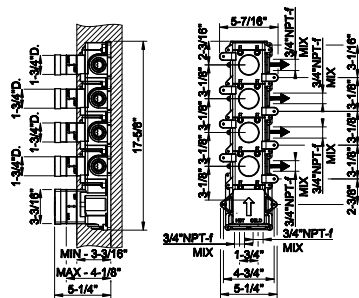

39699+66208

39699

In-wall thermostatic rough valve with 4 volume controls

- High capacity
- 3/4" connections
- Vertical/Horizontal application
- Anti-scalding
- Max flow rate 1.75 GPM

031 Chrome	2.172