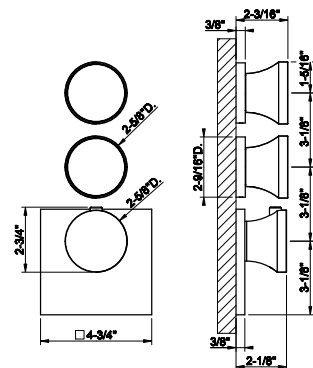

66202

TRIM PARTS ONLY External parts for thermostatic with 2 volume controls

- Separate backplates
- High capacity
- 3/4" connections
- Vertical/Horizontal application
- Anti-scalding
- Requires in-wall rough valve 39693