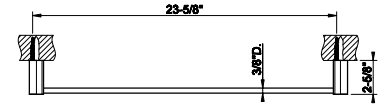

031 Chrome	325 726	Warm Bronze Br. PVD	514
149 Finox Brushed Nickel	438 710	Brass PVD	482
030 Copper PVD	482 727	Brass Brushed PVD	514
706 Black Metal PVD	482 720	Nickel PVD	482
708 Copper Brushed PVD	514 279	Matte White	438
707 Black Metal Br. PVD	514 299	Matte Black	438
735 Warm Bronze PVD	482