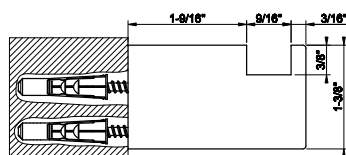

73621

Wall-mounted robe hook. DIAMANTATO.