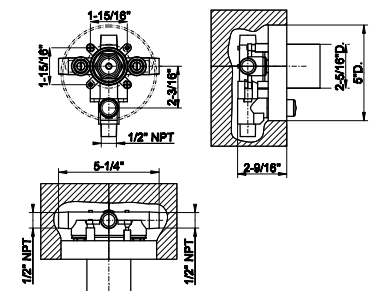

09274+59174