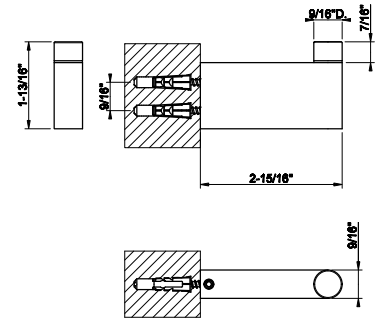

66523

Wall mounted garment hook, UNITO

031 Chrome	231	726 Warm Bronze Br. PVD	366
149 Finox Brushed Nickel	313	710 Brass PVD	342
187 Aged Bronze	366	727 Brass Brushed PVD	366
713 Antique Brass	366	246 Gold PVD	389
030 Copper PVD	342	720 Nickel PVD	342
706 Black Metal PVD	342	279 Matte White	313
708 Copper Brushed PVD	366	299 Matte Black	313
707 Black Metal Br. PVD	366	845 Dark Bronze	366
735 Warm Bronze PVD	342