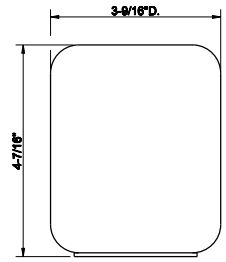

031 Chrome	226

38037
Standing soap dispenser holder, white