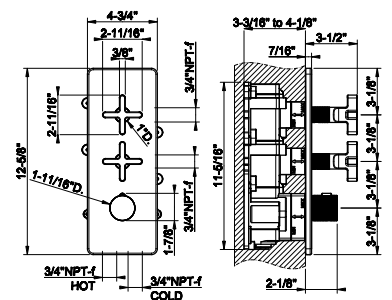

031 Chrome	2.006	735 Warm Bronze PVD	3.859
149 Finox Brushed Nickel	3.519	726 Warm Bronze Br. PVD	4.119
187 Aged Bronze	4.119	710 Brass PVD	3.859
713 Antique Brass	4.119	727 Brass Brushed PVD	4.119
030 Copper PVD	3.859	246 Gold PVD	4.380
706 Black Metal PVD	3.859	720 Nickel PVD	3.859
708 Copper Brushed PVD	4.119	299 Matte Black	3.519
707 Black Metal Br. PVD	4.119	845 Dark Bronze	4.119