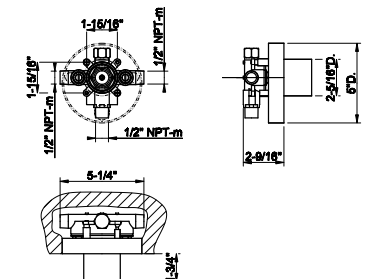

09272+73672