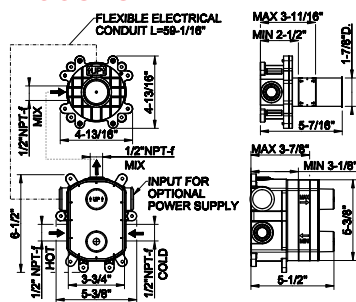

44665+54214

44665

In-wall rough valve for wall-mounted electronic mixer.
• 1/2" connections

031 Chrome	1.262