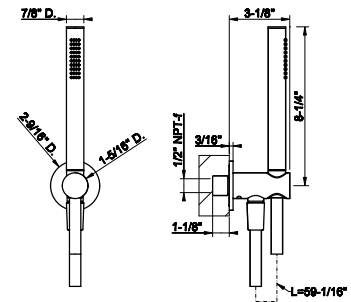

63329

Handshower set

- Fixed hook
- Wall elbow
- 59" flex hose
- Max flow rate 1.75 GPM

031 Chrome	736	735 Warm Bronze PVD	1.090
149 Finox Brushed Nickel	992	726 Warm Bronze Br. PVD	1.162
187 Aged Bronze	1.162	710 Brass PVD	1.090
713 Antique Brass	1.162	727 Brass Brushed PVD	1.162
030 Copper PVD	1.090	720 Nickel PVD	1.090
706 Black Metal PVD	1.090	299 Matte Black	992
708 Copper Brushed PVD	1.162	845 Dark Bronze	1.162
707 Black Metal Br. PVD	1.162		