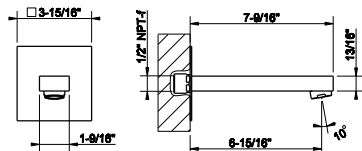

26603

Wall-mounted bath spout

- Projection 6-15/16"
- 1/2" connections
- Requires separate control
- Spout: flow rate 6.5 GPM at 60 PSI

031	Chrome	545	720	Nickel PVD	807
149	Finox Brushed Nickel	736	299	Matte Black	736
030	Copper PVD	807			
706	Black Metal PVD	807			
708	Copper Brushed PVD	862			
707	Black Metal Br. PVD	862			

26693

Wall-mounted waterfall spout

- 1/2" connections
- Spout projection 6-1/8"
- Spout flow rate 6.5 GPM at 60 PSI

031	Chrome	2.554			

20293

Wall-fixing cascade spout with separate control (not included)

- 1/2" connections
- Projection from the wall 6"
- Flow rate 4.2 GPM at 60 PSI

238	Mirror Steel	2.579	707	Black Metal Br. PVD	4.075
239	Steel Brushed	2.579	727	Brass Brushed PVD	4.075
187	Aged Bronze	4.075	246	Gold PVD	4.334
713	Antique Brass	4.075	720	Nickel PVD	3.817
030	Copper PVD	3.817	279	Matte White	3.483
706	Black Metal PVD	3.817	299	Matte Black	3.483
708	Copper Brushed PVD	4.075			

26691

Deck-mounted bath spout

- 1/2" connections
- Spout projection 6-5/16"
- Spout flow rate 10 GPM at 60 PSI

031	Chrome	2.810	720	Nickel PVD	4.159
149	Finox Brushed Nickel	3.794			
030	Copper PVD	4.159			
706	Black Metal PVD	4.159			
708	Copper Brushed PVD	4.440			
707	Black Metal Br. PVD	4.440