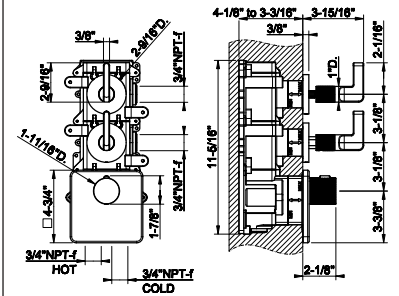

58214

1. TRIM PARTS ONLY External parts for thermostatic with 2 volume controls
2. Separate backplate
   - High capacity
   - 3/4" connections
   - Vertical/Horizontal application
   - Anti-scalding
   - Requires in-wall rough valve 39693

031 Chrome	2.006	735 Warm Bronze PVD	3.859
149 Finox Brushed Nickel	3.519	726 Warm Bronze Br. PVD	4.119
187 Aged Bronze	4.119	710 Brass PVD	3.859
713 Antique Brass	4.119	727 Brass Brushed PVD	4.119
030 Copper PVD	3.859	246 Gold PVD	4.380
706 Black Metal PVD	3.859	720 Nickel PVD	3.859
708 Copper Brushed PVD	4.119	299 Matte Black	3.519
707 Black Metal Br. PVD	4.119	845 Dark Bronze	4.119