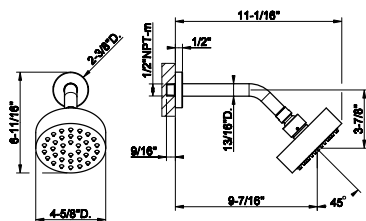

66156

Wall-mounted adjustable shower head with arm.

- 1/2" connections.
- Projection from wall to center 9-7/16"
- Total projection 11-1/16"
- Max flow rate 1.75 GPM

031 Chrome	1.351	735 Warm Bronze PVD	2.000
149 Finox Brushed Nickel	1.824	726 Warm Bronze Br. PVD	2.135
187 Aged Bronze	2.135	710 Brass PVD	2.000
713 Antique Brass	2.135	727 Brass Brushed PVD	2.135
030 Copper PVD	2.000	246 Gold PVD	2.270
706 Black Metal PVD	2.000	720 Nickel PVD	2.000
708 Copper Brushed PVD	2.135	299 Matte Black	1.824
707 Black Metal Br. PVD	2.135	845 Dark Bronze	2.135

66158

Wall-mounted adjustable multi-function shower head with arm:

- 1/2" connections
- Projection from wall to center 9-5/8"
- Total projection 11-1/8"
- Max flow rate 1.75 gpm

031 Chrome	1.658	735 Warm Bronze PVD	2.454
149 Finox Brushed Nickel	2.239	726 Warm Bronze Br. PVD	2.620
187 Aged Bronze	2.620	710 Brass PVD	2.454
713 Antique Brass	2.620	727 Brass Brushed PVD	2.620
030 Copper PVD	2.454	246 Gold PVD	2.786
706 Black Metal PVD	2.454	720 Nickel PVD	2.454
708 Copper Brushed PVD	2.620	299 Matte Black	2.239
707 Black Metal Br. PVD	2.620	845 Dark Bronze	2.620

66148

Wall-mounted adjustable shower head with arm.

- 1/2" connections.
- Projection from wall to center 15-1/2"
- Total projection 20-3/8"
- Max flow rate 1.75 GPM

031 Chrome	1.015	726 Warm Bronze Br. PVD	1.604
149 Finox Brushed Nickel	1.372	727 Brass Brushed PVD	1.604
706 Black Metal PVD	1.504	720 Nickel PVD	1.504
708 Copper Brushed PVD	1.604	299 Matte Black	1.372
707 Black Metal Br. PVD	1.604	845 Dark Bronze	1.604
735 Warm Bronze PVD	1.504		

63352

Ceiling-mounted adjustable shower head with arm.

- 1/2" connections.
- Projection from ceiling 10-1/4"
- Max flow rate 1.75 GPM