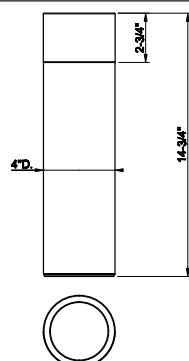

68117
Vase INTRECCIO 4" diameter, 14-3/4"H

707 Black Metal Br. PVD	2.366
726 Warm Bronze Br. PVD	2.366