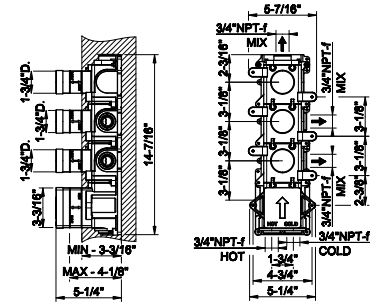

39695+54516