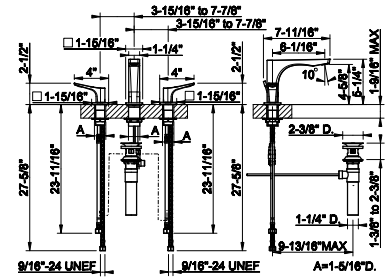

59011

Widespread washbasin mixer with pop-up assembly

- Spout projection 6-1/16"
- Height 5-1/4"
- 1-1/4" D. pop-up drain and flexible hoses with 9/16" - 24 UNEF connections.
- Max flow rate 1.2 GPM
- ADA compliant

031	Chrome	1.236	726	Warm Bronze Br. PVD	1.953
149	Finox Brushed Nickel	1.670	710	Brass PVD	1.830
030	Copper PVD	1.830	727	Brass Brushed PVD	1.953
706	Black Metal PVD	1.830	720	Nickel PVD	1.830
708	Copper Brushed PVD	1.953	279	Matte White	1.670
707	Black Metal Br. PVD	1.953	299	Matte Black	1.670
735	Warm Bronze PVD	1.830			

59012

Widespread washbasin mixer without pop-up assembly

- Spout projection 6-1/16"
- Height 5-1/4"
- Drain not included - See DRAINS section
- Max flow rate 1.2 GPM
- ADA compliant