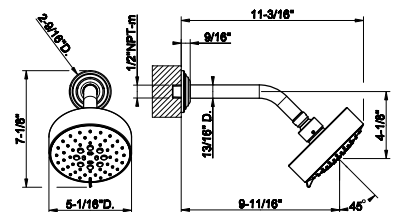

031 Chrome	1.835	707 Black Metal Br. PVD	2.899
149 Finox Brushed Nickel	2.478	735 Warm Bronze PVD	2.716
187 Aged Bronze	2.899	726 Warm Bronze Br. PVD	2.899
713 Antique Brass	2.899	710 Brass PVD	2.716
030 Copper PVD	2.716	727 Brass Brushed PVD	2.899
706 Black Metal PVD	2.716	720 Nickel PVD	2.716
708 Copper Brushed PVD	2.899	299 Matte Black	2.478