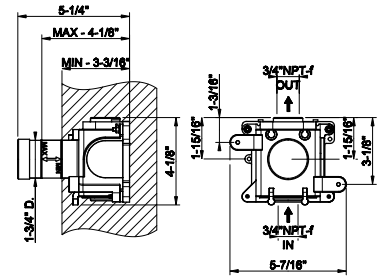

39683+43268