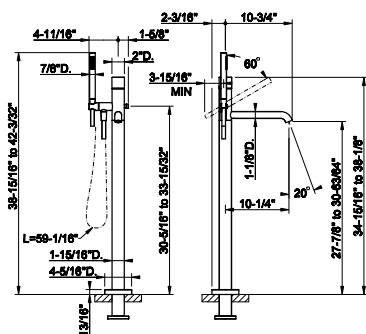

70428

TRIM PARTS ONLY Floor-mounted tub filler CESELLO

- Handshower
- Diverter
- Spout projection 10-1/4"
- Requires in-floor rough valve 48189
- Handshower max flow rate 1.75 GPM
- Spout mixed flow rate 6 GPM at 60 PSI.