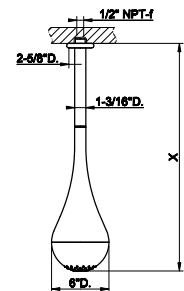

35353

Ceiling-mounted shower head

- 1/2" connections
- Custom length: Minimum 19" - Maximum 85-15/16"
- Max flow rate 1.75 GPM

031 Chrome	3.193	299 Matte Black	4.311
123 Copper GHRC	3.832		
124 Black Metal GHRC	3.832		
125 Copper Brushed GHRC	4.152		
126 Black Metal Br. GHRC	4.152		
279 Matte White	4.311