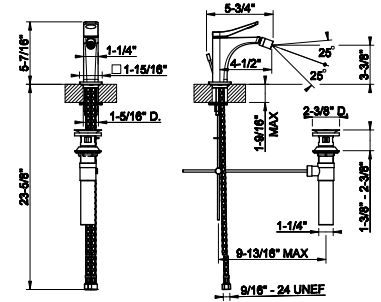

59007

Single lever bidet mixer with pop-up assembly

- Spout projection 4-1/2"
- Height 5-7/16"
- 1-1/4" D. pop-up drain and flexible hoses with 9/16" – 24 UNEF connections.
- ADA compliant

031 Chrome	745 726	Warm Bronze Br. PVD	1.176
149 Finox Brushed Nickel	1.005 710	Brass PVD	1.103
030 Copper PVD	1.103 727	Brass Brushed PVD	1.176
706 Black Metal PVD	1.103 720	Nickel PVD	1.103
708 Copper Brushed PVD	1.176 279	Matte White	1.005
707 Black Metal Br. PVD	1.176 299	Matte Black	1.005
735 Warm Bronze PVD	1.103