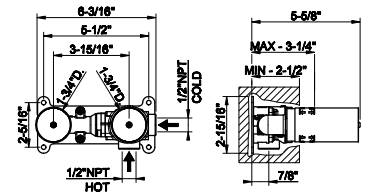

54197+70488