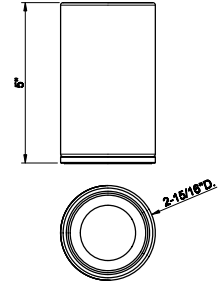

58532

Standing tumbler holder, black

031 Chrome	379735	Warm Bronze PVD	562
149 Finox Brushed Nickel	513726	Warm Bronze Br. PVD	599
187 Aged Bronze	599710	Brass PVD	562
713 Antique Brass	599727	Brass Brushed PVD	599
030 Copper PVD	562246	Gold PVD	637
706 Black Metal PVD	562720	Nickel PVD	562
708 Copper Brushed PVD	599299	Matte Black	513
707 Black Metal Br. PVD	599845	Dark Bronze	599