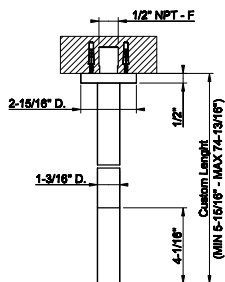

63499

1. Ceiling-mounted washbasin spout only
2. Custom length: Minimum 5-15/16" - Maximum 74-13/16"
   - Drain not included - See DRAINS section
   - Requires mixer control
   - Max flow rate 1.2 gpm