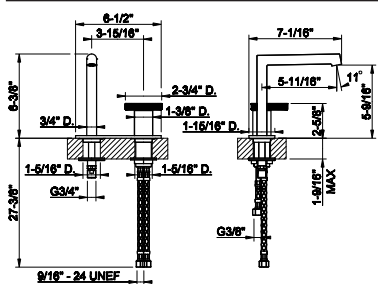

63315

Deck-mounted washbasin mixer with separate control without pop-up assembly

- Spout projection 5-11/16"
- Height 6-3/8"
- Drain not included - See DRAINS section
- Max flow rate 1.2 GPM
- ADA compliant

031 Chrome	1.137	707 Black Metal Br. PVD	1.798
149 Finox Brushed Nickel	1.536	735 Warm Bronze PVD	1.684
187 Aged Bronze	1.798	726 Warm Bronze Br. PVD	1.798
713 Antique Brass	1.798	710 Brass PVD	1.684
030 Copper PVD	1.684	727 Brass Brushed PVD	1.798
706 Black Metal PVD	1.684	720 Nickel PVD	1.684
708 Copper Brushed PVD	1.798	299 Matte Black	1.536