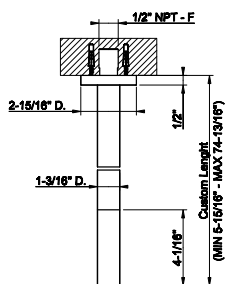

63499

Ceiling-mounted washbasin spout only

- Custom length: Minimum 5-15/16" - Maximum 74-13/16"
- Drain not included - See DRAINS section
- Requires mixer control
- Max flow rate 1.2 gpm