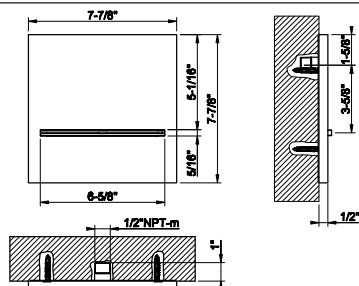

15186

Ceiling-mounted adjustable and antilimestone showerhead 11-13/16" X 11-13/16"

- 1/2" connections
- Projection from ceiling 10-3/8"
- Max flow rate 1.75 GPM

031	Chrome	2.634	735	Warm Bronze PVD	3.898
149	Finox Brushed Nickel	3.555	726	Warm Bronze Br. PVD	4.162
187	Aged Bronze	4.162	710	Brass PVD	3.898
713	Antique Brass	4.162	727	Brass Brushed PVD	4.162
030	Copper PVD	3.898	720	Nickel PVD	3.898
706	Black Metal PVD	3.898	299	Matte Black	3.555
708	Copper Brushed PVD	4.162	845	Dark Bronze	4.162
707	Black Metal Br. PVD	4.162			

20295

Wall-fixing cascade spout with separate control (not included).

- 1/2" connections
- Flow rate 4.8 GPM at 60 PSI

238	Mirror Steel	1.694	707	Black Metal Br. PVD	2.675
239	Steel Brushed	1.694	726	Warm Bronze Br. PVD	2.675
187	Aged Bronze	2.675	727	Brass Brushed PVD	2.675
713	Antique Brass	2.675	246	Gold PVD	2.846
030	Copper PVD	2.507	720	Nickel PVD	2.507
706	Black Metal PVD	2.507	279	Matte White	2.287
708	Copper Brushed PVD	2.675	299	Matte Black	2.287