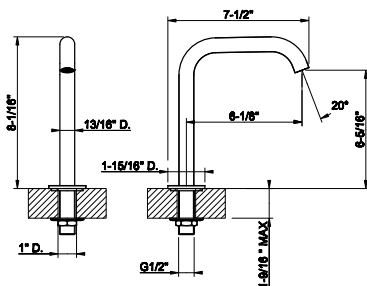

54091

Medium basin spout

239 Steel Brushed	570
708 Copper Brushed PVD	841
707 Black Metal Br. PVD	841
726 Warm Bronze Br. PVD	841
727 Brass Brushed PVD	841
299 Matte Black	768