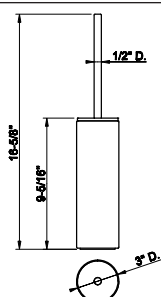

63744
Standing brush holder, black