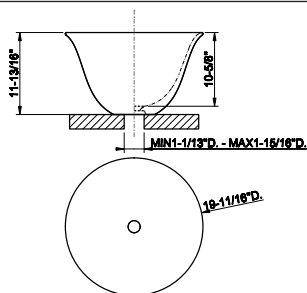

39125

Counter washbasin in Bright Platinum Gres without overflow waste
• 7-5/16" HIGH X 15-3/4" DIAMETER
• Drain sold separately - see 29048
• Please contact Gessi North America for freight terms

519	Gres	1.974