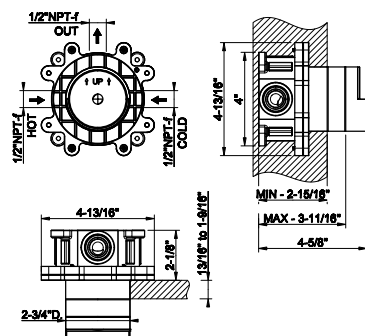

48112+53109