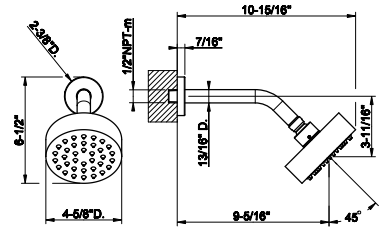

031 Chrome	1.529	707 Black Metal Br. PVD	2.416
149 Finox Brushed Nickel	2.065	735 Warm Bronze PVD	2.264
187 Aged Bronze	2.416	726 Warm Bronze Br. PVD	2.416
713 Antique Brass	2.416	710 Brass PVD	2.264
030 Copper PVD	2.264	727 Brass Brushed PVD	2.416
706 Black Metal PVD	2.264	720 Nickel PVD	2.264
708 Copper Brushed PVD	2.416	299 Matte Black	2.065