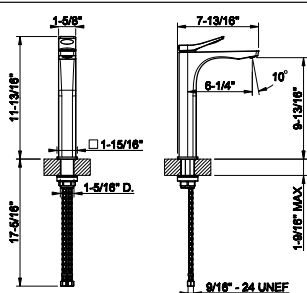

031 Chrome	1.107 726	Warm Bronze Br. PVD	1.748
149 Finox Brushed Nickel	1.494 710	Brass PVD	1.638
030 Copper PVD	1.638 727	Brass Brushed PVD	1.748
706 Black Metal PVD	1.638 720	Nickel PVD	1.638
708 Copper Brushed PVD	1.748 279	Matte White	1.494
707 Black Metal Br. PVD	1.748 299	Matte Black	1.494
735 Warm Bronze PVD	1.638		

59010

Tall single lever washbasin mixer without pop-up assembly

- Spout projection 6-1/4"
- Height 11-13/16"
- Drain not included - See DRAINS section
- Max flow rate 1.2 GPM
- ADA compliant