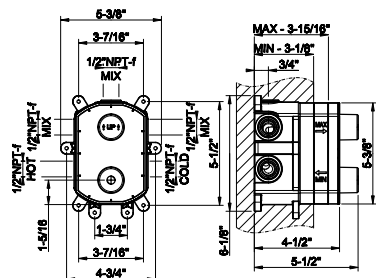

09279+59134

09279

In-wall thermostatic rough valve for 1/2/3-way diverter function

- 1/2" connections
- Vertical application
- Anti-scalding
- Non-Shared function

031 Chrome	762