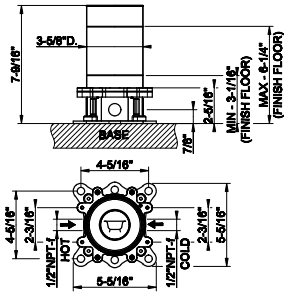

48189+70528

48189

Floor-mounted tub filler in-floor rough valve

031 Chrome

736