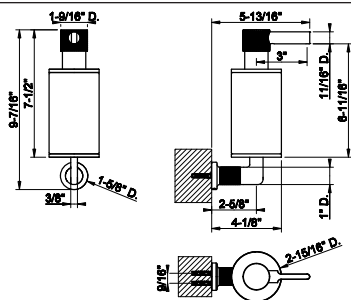

58514

Wall-mounted liquid soap dispenser - black

031 Chrome	1.084	735 Warm Bronze PVD	1.604
149 Finox Brushed Nickel	1.464	726 Warm Bronze Br. PVD	1.712
187 Aged Bronze	1.712	710 Brass PVD	1.604
713 Antique Brass	1.712	727 Brass Brushed PVD	1.712
030 Copper PVD	1.604	246 Gold PVD	1.820
706 Black Metal PVD	1.604	720 Nickel PVD	1.604
708 Copper Brushed PVD	1.712	299 Matte Black	1.464
707 Black Metal Br. PVD	1.712	845 Dark Bronze	1.712