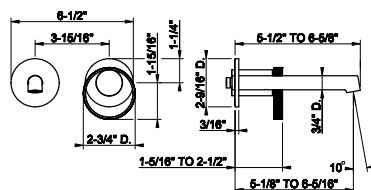

63381

TRIMS PARTS ONLY wall-mounted washbasin mixer trim, without waste

- Separate backplate
- Spout projection 5-1/8" - 6-5/16"
- Drain not included - See DRAINS section
- Requires in-wall rough valve 63397
- Max flow rate 1.2 GPM
- ADA Compliant