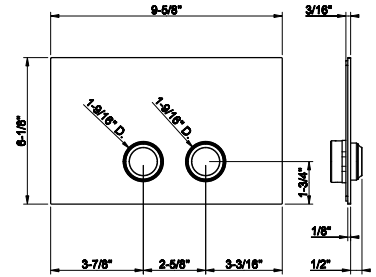

VENTI20
total look

54651

Flush Actuator Plate VENTI20

- Compatible with GEBERIT models: 111.597.001, 111.902.005, 111.798.00.1, 111.335.00.5
- Without visible fixingsystem
- ADA COMPLIANT

031 Chrome	1.382	707 Black Metal Br. PVD	2.182
149 Finox Brushed Nickel	1.865	735 Warm Bronze PVD	2.045
187 Aged Bronze	2.182	726 Warm Bronze Br. PVD	2.182
713 Antique Brass	2.182	710 Brass PVD	2.045
030 Copper PVD	2.045	727 Brass Brushed PVD	2.182
706 Black Metal PVD	2.045	720 Nickel PVD	2.045
708 Copper Brushed PVD	2.182	299 Matte Black	1.865