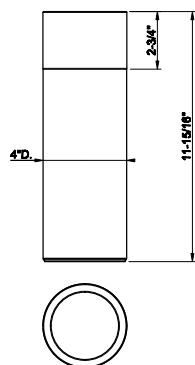

68515
Vase RIGATO 4" diameter, 11-15/16"H

707 Black Metal Br. PVD	2.149
726 Warm Bronze Br. PVD	2.149