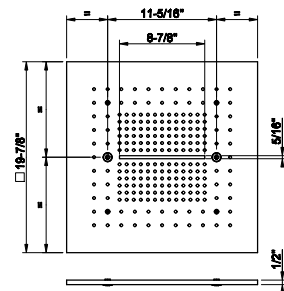

57907+57016