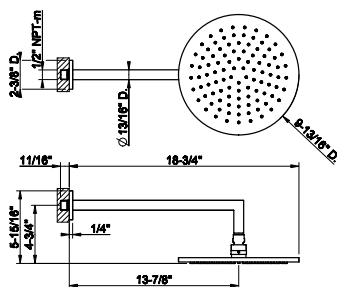

63348

Wall-mounted adjustable shower head with arm.

- 1/2" connections.
- Projection from wall to center 13-7/8"
- Total projection 18-3/4"
- Max flow rate 1.75 GPM

031 Chrome	945	707 Black Metal Br. PVD	1.491
149 Finox Brushed Nickel	1.274	735 Warm Bronze PVD	1.395
187 Aged Bronze	1.491	726 Warm Bronze Br. PVD	1.491
713 Antique Brass	1.491	710 Brass PVD	1.395
030 Copper PVD	1.395	727 Brass Brushed PVD	1.491
706 Black Metal PVD	1.395	720 Nickel PVD	1.395
708 Copper Brushed PVD	1.491	299 Matte Black	1.274