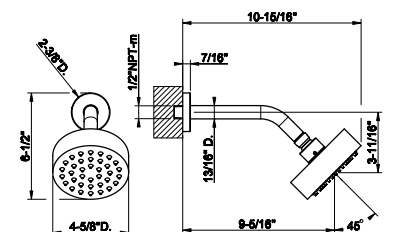

63356

Wall-mounted adjustable multi-function shower head with arm DIAMANTATO.

- 1/2" connections
- Projection from wall to center 9-11/16"
- Total projection 11-3/16"
- Max flow rate 1.75 gpm

031 Chrome	1.835	707 Black Metal Br. PVD	2.899
149 Finox Brushed Nickel	2.478	735 Warm Bronze PVD	2.716
187 Aged Bronze	2.899	726 Warm Bronze Br. PVD	2.899
713 Antique Brass	2.899	710 Brass PVD	2.716
030 Copper PVD	2.716	727 Brass Brushed PVD	2.899
706 Black Metal PVD	2.716	720 Nickel PVD	2.716
708 Copper Brushed PVD	2.899	299 Matte Black	2.478