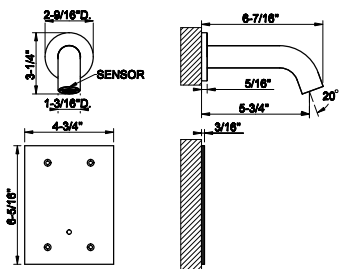

54314

TRIM PARTS ONLY Wall-mounted electronic mixer. TRAME.
• Spout projection 5-3/4"

- 1/2" connections
- Max flow rate 1.2 GPM - 0.2 GPC
- Drain not included - See DRAINS section
- Requires in-wall rough valve 44665
- 10 sec flow cycle
- Sensor imbedded in the spout
- ADA compliant

239 Steel Brushed	2.831
708 Copper Brushed PVD	4.190
707 Black Metal Br. PVD	4.190
726 Warm Bronze Br. PVD	4.190
727 Brass Brushed PVD	4.190