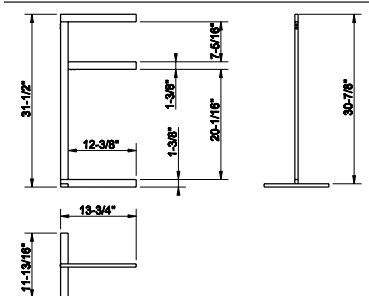

20855

Wall-mounted tissue holder
• Vertical or horizontal application

031 Chrome	378	707 Black Metal Br. PVD	598
149 Finox Brushed Nickel	512	735 Warm Bronze PVD	560
187 Aged Bronze	598	726 Warm Bronze Br. PVD	598
713 Antique Brass	598	710 Brass PVD	560
030 Copper PVD	560	727 Brass Brushed PVD	598
706 Black Metal PVD	560	720 Nickel PVD	560
708 Copper Brushed PVD	598	099 Black XL	512