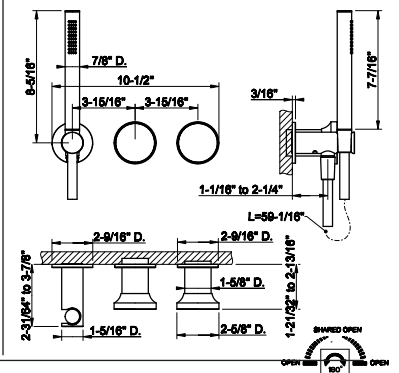

031	Chrome	1.430	727	Brass Brushed PVD	2.260
149	Finox Brushed Nickel	1.932	720	Nickel PVD	2.117
706	Black Metal PVD	2.117	299	Matte Black	1.932
708	Copper Brushed PVD	2.260	845	Dark Bronze	2.260
707	Black Metal Br. PVD	2.260			
726	Warm Bronze Br. PVD	2.260