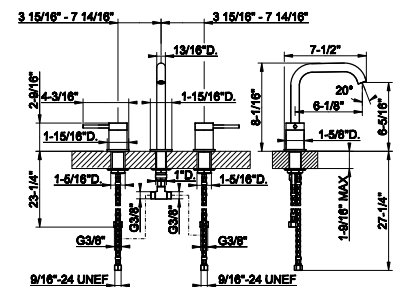

54202

Single lever washbasin mixer without pop-up assembly

- Spout projection 4-13/16"
- Height 6-1/4"
- Drain not included - See DRAINS section
- Max flow rate 1.2 GPM
- ADA compliant
- Handle kit

239 Steel Brushed	1.034
708 Copper Brushed PVD	1.531
707 Black Metal Br. PVD	1.531
726 Warm Bronze Br. PVD	1.531
727 Brass Brushed PVD	1.531
299 Matte Black	1.396

54209

Tall single lever washbasin mixer without pop-up assembly

- Spout projection 4-13/16"
- Height 12"
- Drain not included - See DRAINS section
- Max flow rate 1.2 GPM
- ADA compliant
- Handle kit

239 Steel Brushed	1.288
708 Copper Brushed PVD	1.906
707 Black Metal Br. PVD	1.906
726 Warm Bronze Br. PVD	1.906
727 Brass Brushed PVD	1.906
299 Matte Black	1.737

54206

Tall single lever washbasin mixer without pop-up assembly

- Extended spout projection 6-1/8"
- Height 12"
- Drain not included - See DRAINS section
- Max flow rate 1.2 GPM
- ADA compliant
- Handle kit

239 Steel Brushed	1.316
708 Copper Brushed PVD	1.949
707 Black Metal Br. PVD	1.949
726 Warm Bronze Br. PVD	1.949
727 Brass Brushed PVD	1.949
299 Matte Black	1.777

54212

Widespread washbasin mixer without pop-up assembly

- Spout projection 6-1/8"
- Height 8-1/16"
- 1/2" connections
- Drain not included - See DRAINS section
- Max flow rate 1.2 GPM
- ADA compliant
- Handle kit

239 Steel Brushed	1.903
708 Copper Brushed PVD	2.816
707 Black Metal Br. PVD	2.816
726 Warm Bronze Br. PVD	2.816
727 Brass Brushed PVD	2.816
299 Matte Black	2.568