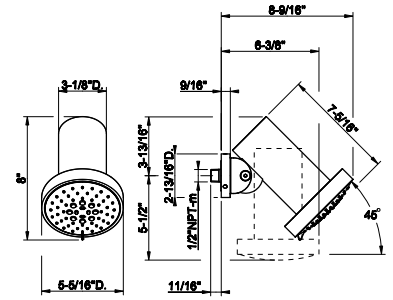

57241

Wall-mounted adjustable showerhead TRAME.

- Multi-spray function
- 1/2" connections
- Projection from the wall 7-1/16"
- Max flow rate 1.75 GPM

239 Steel Brushed	2.173
708 Copper Brushed PVD	3.216
707 Black Metal Br. PVD	3.216
726 Warm Bronze Br. PVD	3.216
727 Brass Brushed PVD	3.216