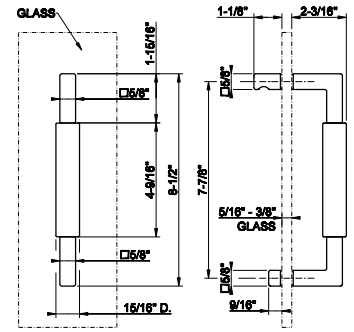

SHOWER **G**
ACCESSORIES

SHOWER G SHOWER ACCESSORIES

67521

- 8" Handle. Vertical/horizontal installation. RIGATO
- For 5/16" to 3/8" (8-10mm) glass
 - 8-1/2" L x 2-3/16"D
 - 7-7/8" center-to-center
 - With interior finger pull, 1-1/8"L