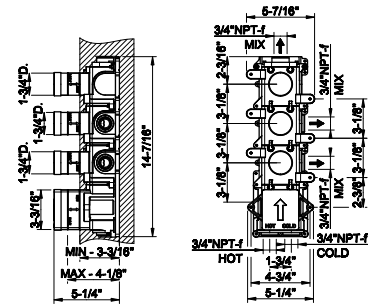

39695+66206