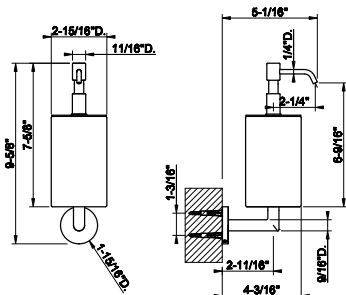

63614
Wall-mounted black dispenser

031 Chrome	597	726 Warm Bronze Br. PVD	942
149 Finox Brushed Nickel	806	710 Brass PVD	884
187 Aged Bronze	942	727 Brass Brushed PVD	942
713 Antique Brass	942	246 Gold PVD	1.003
030 Copper PVD	884	720 Nickel PVD	884
706 Black Metal PVD	884	279 Matte White	806
708 Copper Brushed PVD	942	299 Matte Black	806
707 Black Metal Br. PVD	942	845 Dark Bronze	942
735 Warm Bronze PVD	884