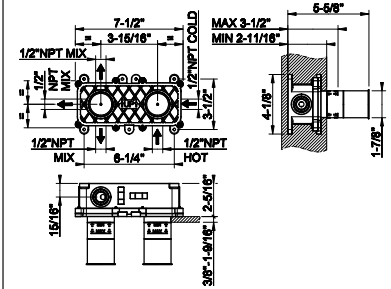

54169+63332