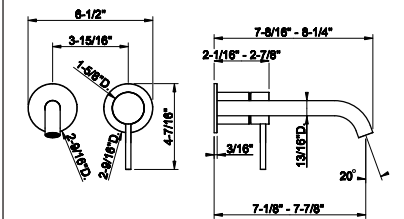

54186

TRIM PARTS ONLY Wall-mounted washbasin mixer trim

- Spout projection 7-1/8" - 7-7/8"
- Drain not included - See DRAINS section
- Requires in-wall rough valve 54197
- Max flow rate 1.2 GPM
- ADA compliant
- Handle kit

239 Steel Brushed	984
708 Copper Brushed PVD	1.456
707 Black Metal Br. PVD	1.456
726 Warm Bronze Br. PVD	1.456
727 Brass Brushed PVD	1.456
299 Matte Black	1.329