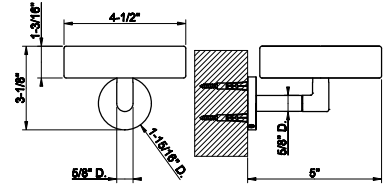

63801

Wall-mounted soap dish, white

031 Chrome	467	707 Black Metal Br. PVD	740
149 Finox Brushed Nickel	632	735 Warm Bronze PVD	693
187 Aged Bronze	740	726 Warm Bronze Br. PVD	740
713 Antique Brass	740	710 Brass PVD	693
030 Copper PVD	693	727 Brass Brushed PVD	740
706 Black Metal PVD	693	720 Nickel PVD	693
708 Copper Brushed PVD	740	299 Matte Black	632