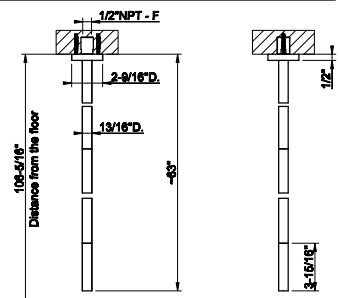

54093

High basin spout

239	Steel Brushed	594
708	Copper Brushed PVD	880
707	Black Metal Br. PVD	880
726	Warm Bronze Br. PVD	880
727	Brass Brushed PVD	880
299	Matte Black	802

54010

Medium wall-mounted spout basin

239	Steel Brushed	420
708	Copper Brushed PVD	620
707	Black Metal Br. PVD	620
726	Warm Bronze Br. PVD	620
727	Brass Brushed PVD	620
299	Matte Black	565

54110

Long wall-mounted spout basin

239	Steel Brushed	442
708	Copper Brushed PVD	652
707	Black Metal Br. PVD	652
726	Warm Bronze Br. PVD	652
727	Brass Brushed PVD	652
299	Matte Black	594

54099

Ceiling-mounted washbasin spout only

- Spout length 63"
- Drain not included - See DRAINS section
- Requires mixer control 54109 + 53112 or 54005
- Max flow rate 1.2 GPM

239	Steel Brushed	1.927
708	Copper Brushed PVD	2.852
707	Black Metal Br. PVD	2.852
726	Warm Bronze Br. PVD	2.852
727	Brass Brushed PVD	2.852
299	Matte Black	2.602