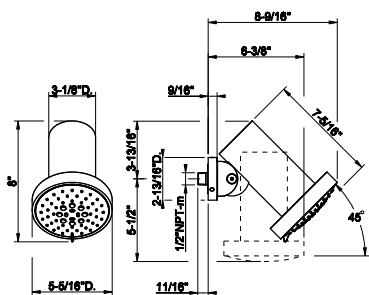

57257

Wall-mounted adjustable showerhead TRAME.

- Rain, Spray, Massage function
- 1/2" connections
- Projection from the wall 7-1/16"
- Max flow rate 1.75 GPM

239 Steel Brushed	2.530
708 Copper Brushed PVD	3.744
707 Black Metal Br. PVD	3.744
726 Warm Bronze Br. PVD	3.744
727 Brass Brushed PVD	3.744