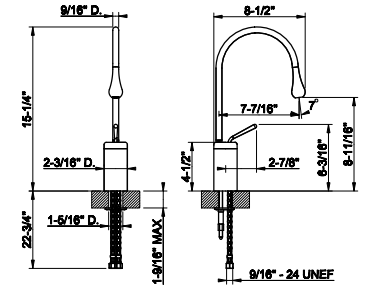

35204

Tall single lever washbasin mixer without pop-up assembly

- Spout projection 7-7/16"
- Height 15-1/4"
- Drain not included - See DRAINS section
- Max flow rate 1.2 GPM
- ADA compliant

031	Chrome	1.374	299	Matte Black	1.856
123	Copper GHRC	1.650			
124	Black Metal GHRC	1.650			
125	Copper Brushed GHRC	1.787			
126	Black Metal Br. GHRC	1.787			
279	Matte White	1.856