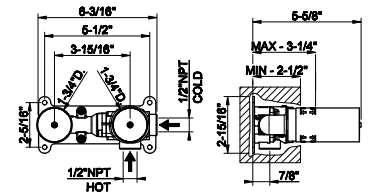

54197+54186