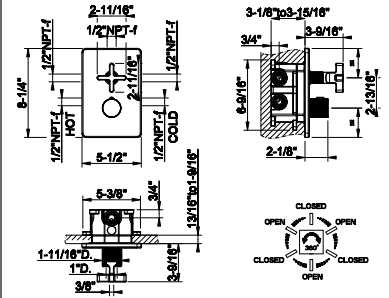

58236

TRIM PARTS ONLY External parts for 3-way thermostatic diverter and volume control

- Single backplate
- 1/2" connections
- Vertical application
- Anti-scalding
- Requires in-wall rough valve 09279

031 Chrome	1.612	735 Warm Bronze PVD	2.385
149 Finox Brushed Nickel	2.175	726 Warm Bronze Br. PVD	2.546
187 Aged Bronze	2.546	710 Brass PVD	2.385
713 Antique Brass	2.546	727 Brass Brushed PVD	2.546
030 Copper PVD	2.385	246 Gold PVD	2.707
706 Black Metal PVD	2.385	720 Nickel PVD	2.385
708 Copper Brushed PVD	2.546	299 Matte Black	2.175
707 Black Metal Br. PVD	2.546	845 Dark Bronze	2.546