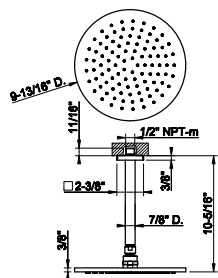

59152

Ceiling-mounted adjustable shower head with arm.

- 1/2" connections.
- Projection from ceiling 10-5/16"
- Max flow rate 1.75 GPM