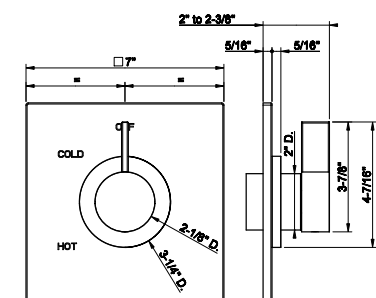

73572

TRIM PARTS ONLY External parts for single exit pressure balance. RIGATO

- Single backplate
- Requires in-wall rough valve 09272

031 Chrome	909	735 Warm Bronze PVD	1.345
149 Finox Brushed Nickel	1.228	726 Warm Bronze Br. PVD	1.437
187 Aged Bronze	1.437	710 Brass PVD	1.345
713 Antique Brass	1.437	727 Brass Brushed PVD	1.437
030 Copper PVD	1.345	720 Nickel PVD	1.345
706 Black Metal PVD	1.345	299 Matte Black	1.228
708 Copper Brushed PVD	1.437	845 Dark Bronze	1.437
707 Black Metal Br. PVD	1.437