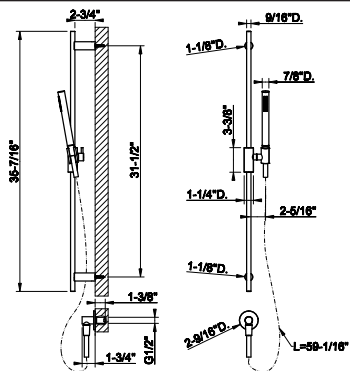

73641

Handshower and adjustable sliding rail set. DIAMANTATO

- Adjustable bar
- Adjustable hook
- 59-1/16" hose length
- Wall elbow
- Max flow rate 1.75 GPM

031 Chrome	1.639	735 Warm Bronze PVD	2.428
149 Finox Brushed Nickel	2.215	726 Warm Bronze Br. PVD	2.591
187 Aged Bronze	2.591	710 Brass PVD	2.428
713 Antique Brass	2.591	727 Brass Brushed PVD	2.591
030 Copper PVD	2.428	720 Nickel PVD	2.428
706 Black Metal PVD	2.428	299 Matte Black	2.215
708 Copper Brushed PVD	2.591	845 Dark Bronze	2.591
707 Black Metal Br. PVD	2.591		