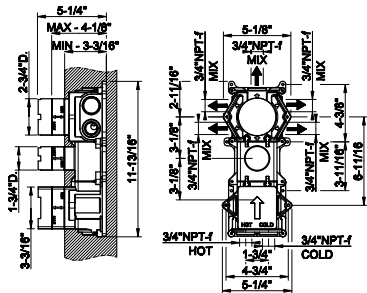

39601+39750

39601

In-wall thermostatic rough valve with 5-way diverter

- High capacity
- 3/4" connections
- Vertical/Horizontal application
- Anti-scalding
- Non shared function

031 Chrome	2.293