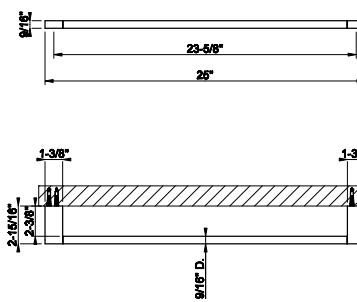

66504
24" Towel rail

031 Chrome	513 726	Warm Bronze Br. PVD	811
149 Finox Brushed Nickel	694 710	Brass PVD	761
187 Aged Bronze	811 727	Brass Brushed PVD	811
713 Antique Brass	811 246	Gold PVD	863
030 Copper PVD	761 720	Nickel PVD	761
706 Black Metal PVD	761 279	Matte White	694
708 Copper Brushed PVD	811 299	Matte Black	694
707 Black Metal Br. PVD	811 845	Dark Bronze	811
735 Warm Bronze PVD	761