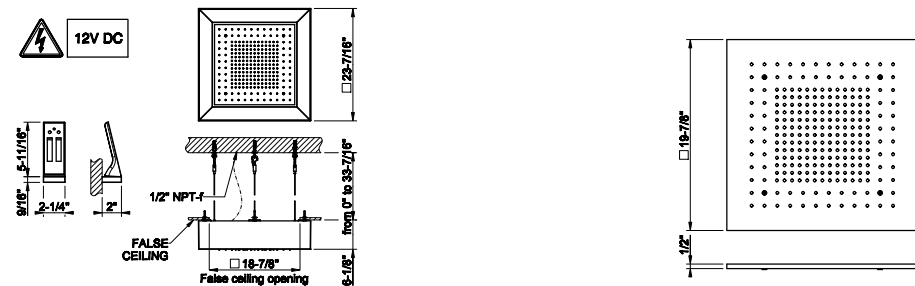

57503+57012

57503

Surface mounted shower system

- 23-7/16"
- RAINFALL function and chromotherapy effect
- 1/2" connections
- Max Flow rate 1.75 GPM with R5404 reducer (to be purchased separately)
- Electronic parts included with remote watertight control and hook
- 12V power supply R5402 required, not included to be purchased separately
- Ceiling installation, with white frame
- To be complemented by cover 57012

279 Matte White 8.134

57012

Cover for 19-7/8" shower system

238 Mirror Steel	1.602	735 Warm Bronze PVD	3.552
239 Steel Brushed	1.602	726 Warm Bronze Br. PVD	3.792
187 Aged Bronze	3.792	710 Brass PVD	3.552
713 Antique Brass	3.792	727 Brass Brushed PVD	3.792
030 Copper PVD	3.552	246 Gold PVD	4.032
706 Black Metal PVD	3.552	720 Nickel PVD	3.552
708 Copper Brushed PVD	3.792	299 Matte Black	2.162
707 Black Metal Br. PVD	3.792