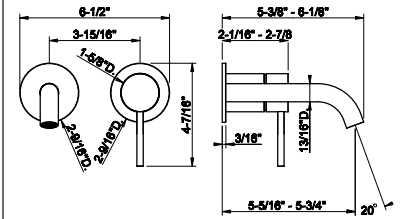

54183

TRIM PARTS ONLY Wall-mounted washbasin mixer trim

- Spout projection 5-5/16" - 5-3/4"
- Drain not included - See DRAINS section
- Requires in-wall rough valve 54197
- Max flow rate 1.2 GPM
- ADA compliant
- Handle kit

239 Steel Brushed	959
708 Copper Brushed PVD	1.420
707 Black Metal Br. PVD	1.420
726 Warm Bronze Br. PVD	1.420
727 Brass Brushed PVD	1.420
299 Matte Black	1.295