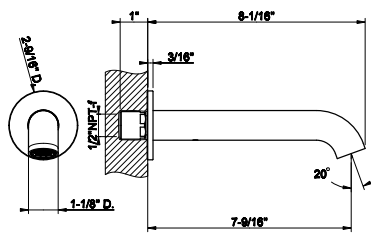

66103

Wall mounted Bath spout only

- 1/2" connections with separate control (not included)
- Spout projection 7-9/16"
- Drain not included -See DRAINS section
- Requires mixer control
- Flow rate 6.4 GPM at 60 PSI