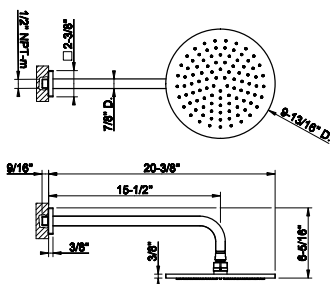

59148

Wall-mounted adjustable shower head with arm.

- 1/2" connections.
- Projection from wall to center 15-1/2"
- Total projection 20-3/8"
- Max flow rate 1.75 GPM