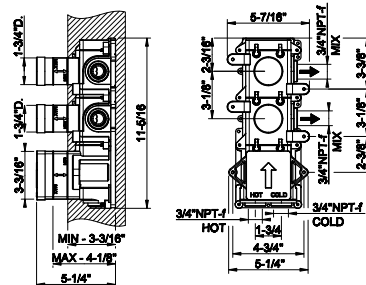

39693+65200

39693

In-wall thermostatic rough valve with 2 volume controls
• High capacity
• 3/4" connections
• Vertical/Horizontal application
• Anti-scalding