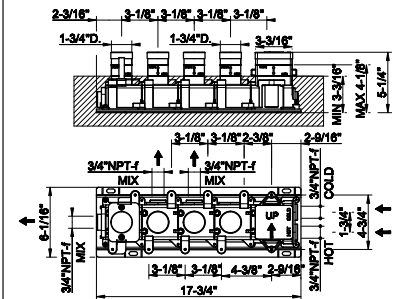

63013+63014

63014

TRIM PARTS ONLY External parts for thermostatic mixer for three simultaneous functions, with push-button on/off controls.

- Single backplate
- High capacity
- 3/4" connections
- Anti-scalding
- Requires in-wall rough valve 63013