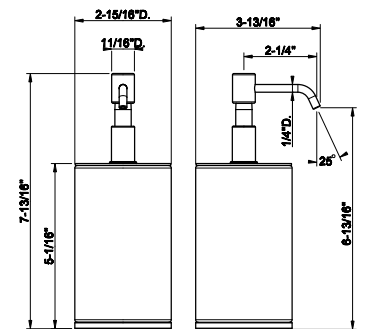

66438

Standing soap dispenser holder, black

031 Chrome	631726	Warm Bronze Br. PVD	998
149 Finox Brushed Nickel	852710	Brass PVD	935
187 Aged Bronze	998727	Brass Brushed PVD	998
713 Antique Brass	998246	Gold PVD	1.061
030 Copper PVD	935720	Nickel PVD	935
706 Black Metal PVD	935279	Matte White	852
708 Copper Brushed PVD	998299	Matte Black	852
707 Black Metal Br. PVD	998845	Dark Bronze	998
735 Warm Bronze PVD	935