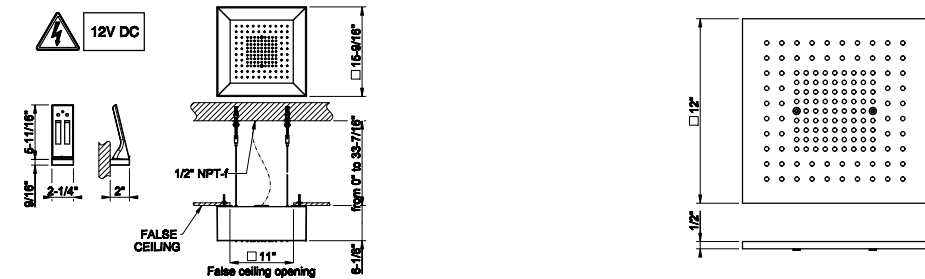

57303

Surface mounted shower system

- 15-9/16"
- RAINFALL function and chromotherapy effect
- 1/2" connections
- Max Flow rate 1.75 GPM with RIR5404 reducer (to be purchased separately)
- Electronic parts included with remote watertight control and hook
- 12V power supply RIR5402 required, not included to be purchased separately
- Ceiling installation, with white frame
- To be complemented by cover 57002

279 Matte White 6.147

57002

Cover for 12" shower system

238 Mirror Steel	1.224	735 Warm Bronze PVD	3.031
239 Steel Brushed	1.224	726 Warm Bronze Br. PVD	3.236
187 Aged Bronze	3.236	710 Brass PVD	3.031
713 Antique Brass	3.236	727 Brass Brushed PVD	3.236
030 Copper PVD	3.031	246 Gold PVD	3.442
706 Black Metal PVD	3.031	720 Nickel PVD	3.031
708 Copper Brushed PVD	3.236	299 Matte Black	1.652
707 Black Metal Br. PVD	3.236