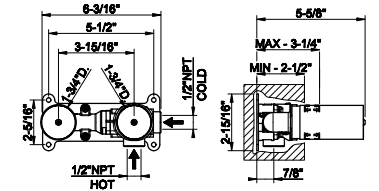

54197+70088