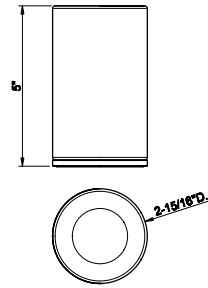

58531

Standing tumbler holder, white

031 Chrome	379 735	Warm Bronze PVD	562
149 Finox Brushed Nickel	513 726	Warm Bronze Br. PVD	599
187 Aged Bronze	599 710	Brass PVD	562
713 Antique Brass	599 727	Brass Brushed PVD	599
030 Copper PVD	562 246	Gold PVD	637
706 Black Metal PVD	562 720	Nickel PVD	562
708 Copper Brushed PVD	599 299	Matte Black	513
707 Black Metal Br. PVD	599 845	Dark Bronze	599