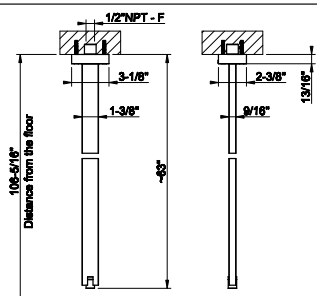

26599

Ceiling-mounted washbasin spout only

- Spout length 63"
- Drain not included - See DRAINS section
- Requires mixer control
- Max flow rate 1.2 GPM

031 Chrome	1.662	735 Warm Bronze PVD	2.459
149 Finox Brushed Nickel	2.243	726 Warm Bronze Br. PVD	2.625
187 Aged Bronze	2.625	710 Brass PVD	2.459
713 Antique Brass	2.625	727 Brass Brushed PVD	2.625
030 Copper PVD	2.459	720 Nickel PVD	2.459
706 Black Metal PVD	2.459	299 Matte Black	2.243
708 Copper Brushed PVD	2.625	845 Dark Bronze	2.625
707 Black Metal Br. PVD	2.625		