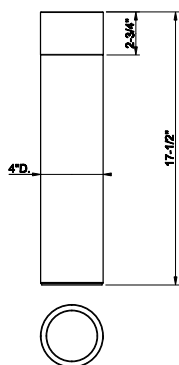

68219
Vase MECCANICA 4" diameter, 17-1/2"H

707 Black Metal Br. PVD	2.583
726 Warm Bronze Br. PVD	2.583