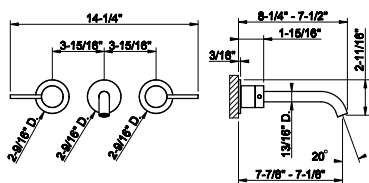

54194

TRIM PARTS ONLY Wall-mounted washbasin mixer trim
• Spout projection 7-7/8" - 7-1/8"
• Drain not included - See DRAINS section
• Requires in-wall rough valve 48089
• Max flow rate 1.2 GPM
• ADA compliant
• Handle kit

239 Steel Brushed	1.457
708 Copper Brushed PVD	2.157
707 Black Metal Br. PVD	2.157
726 Warm Bronze Br. PVD	2.157
727 Brass Brushed PVD	2.157
299 Matte Black	1.968