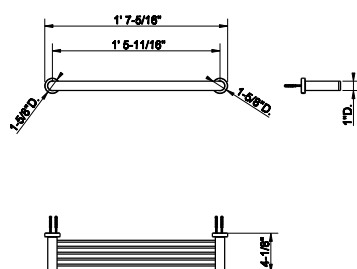

38947
18" shelf

031	Chrome	576
149	Finox Brushed Nickel	778
299	Matte Black	778