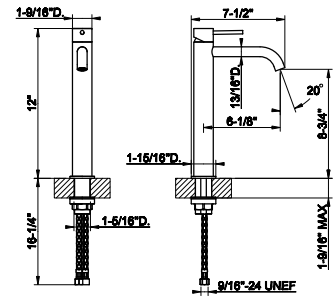

54212

Widespread washbasin mixer without pop-up assembly

- Spout projection 6-1/8"
- Height 8-1/16"
- 1/2" connections
- Drain not included - See DRAINS section
- Max flow rate 1.2 GPM
- ADA compliant
- Handle kit

239 Steel Brushed	1.903
708 Copper Brushed PVD	2.816
707 Black Metal Br. PVD	2.816
726 Warm Bronze Br. PVD	2.816
727 Brass Brushed PVD	2.816
299 Matte Black	2.568