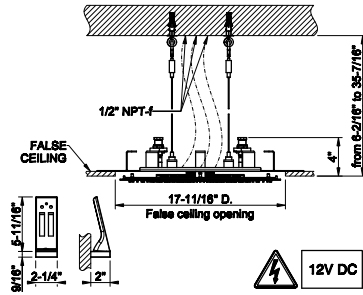

57929+57980