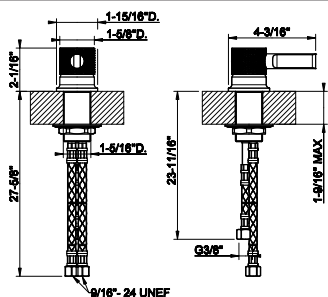

031 Chrome	2.945	735 Warm Bronze PVD	4.358
149 Finox Brushed Nickel	3.975	726 Warm Bronze Br. PVD	4.652
187 Aged Bronze	4.652	710 Brass PVD	4.358
713 Antique Brass	4.652	727 Brass Brushed PVD	4.652
030 Copper PVD	4.358	246 Gold PVD	4.947
706 Black Metal PVD	4.358	720 Nickel PVD	4.358
708 Copper Brushed PVD	4.652	299 Matte Black	3.975
707 Black Metal Br. PVD	4.652	845 Dark Bronze	4.652