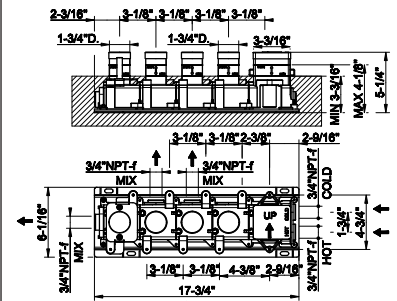

63013+65224