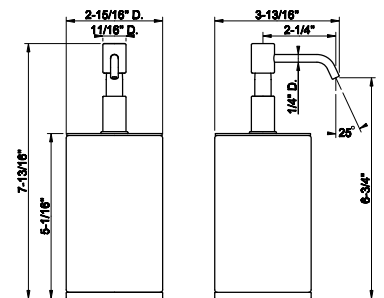

65438

Standing soap dispenser holder, black

031 Chrome	947	707 Black Metal Br. PVD	1.493
149 Finox Brushed Nickel	1.276	735 Warm Bronze PVD	1.397
187 Aged Bronze	1.493	726 Warm Bronze Br. PVD	1.493
713 Antique Brass	1.493	710 Brass PVD	1.397
030 Copper PVD	1.397	727 Brass Brushed PVD	1.493
706 Black Metal PVD	1.397	720 Nickel PVD	1.397
708 Copper Brushed PVD	1.493	299 Matte Black	1.276