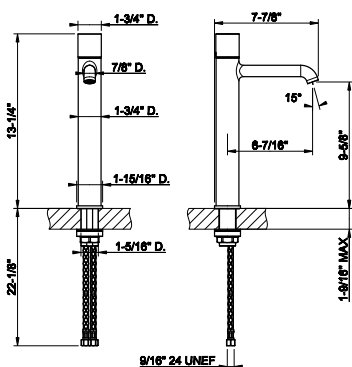

70504

Tall single lever washbasin mixer without pop-up assembly. RIGATO

- Spout projection 6-7/16"
- Height 13-1/4"
- Drain not included – see DRAINS section
- Max flow rate 1.2 GPM
- Flexible hoses with 9/16" – 24 UNEF connections.

031 Chrome	1.072	726 Warm Bronze Br. PVD	1.693
149 Finox Brushed Nickel	1.448	710 Brass PVD	1.587
706 Black Metal PVD	1.587	727 Brass Brushed PVD	1.693
708 Copper Brushed PVD	1.693	299 Matte Black	1.448
707 Black Metal Br. PVD	1.693	845 Dark Bronze	1.693
735 Warm Bronze PVD	1.587