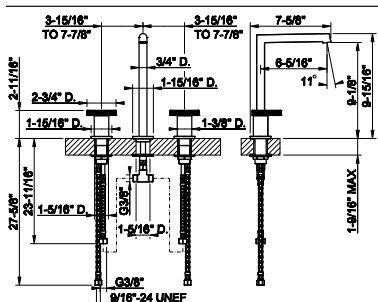

031 Chrome	1.737	707 Black Metal Br. PVD	2.745
149 Finox Brushed Nickel	2.346	735 Warm Bronze PVD	2.571
187 Aged Bronze	2.745	726 Warm Bronze Br. PVD	2.745
713 Antique Brass	2.745	710 Brass PVD	2.571
030 Copper PVD	2.571	727 Brass Brushed PVD	2.745
706 Black Metal PVD	2.571	720 Nickel PVD	2.571
708 Copper Brushed PVD	2.745	299 Matte Black	2.346

63353

Widespread washbasin mixer without pop-up assembly

- Spout projection 6-5/16"
- Height 9-15/16"
- Drain not included - See DRAINS section
- Max flow rate 1.2 GPM
- ADA compliant