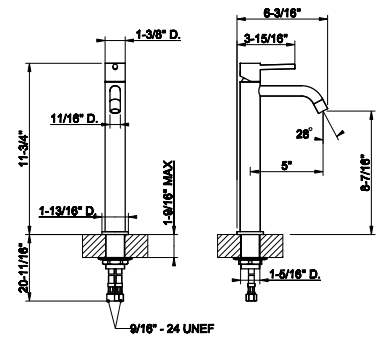

18606

Tall single lever washbasin mixer without pop-up assembly

- Spout projection 8-5/16"
- Height 11-3/4"
- Drain not included - See DRAINS section
- Max flow rate 1.2 GPM
- ADA compliant

031	Chrome	767
149	Finox Brushed Nickel	1.035
299	Matte Black	1.035