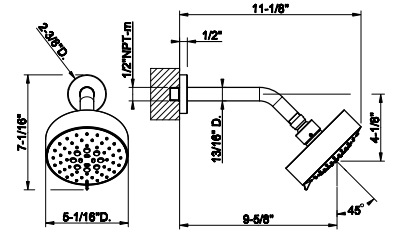

031 Chrome	1.658	735 Warm Bronze PVD	2.454
149 Finox Brushed Nickel	2.239	726 Warm Bronze Br. PVD	2.620
187 Aged Bronze	2.620	710 Brass PVD	2.454
713 Antique Brass	2.620	727 Brass Brushed PVD	2.620
030 Copper PVD	2.454	246 Gold PVD	2.786
706 Black Metal PVD	2.454	720 Nickel PVD	2.454
708 Copper Brushed PVD	2.620	299 Matte Black	2.239
707 Black Metal Br. PVD	2.620	845 Dark Bronze	2.620