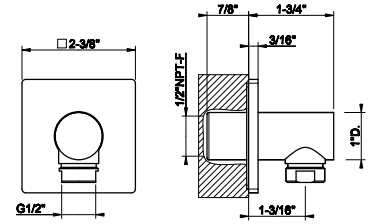

031 Chrome	320	735 Warm Bronze PVD	476
149 Finox Brushed Nickel	433	726 Warm Bronze Br. PVD	509
187 Aged Bronze	509	710 Brass PVD	476
713 Antique Brass	509	727 Brass Brushed PVD	509
030 Copper PVD	476	720 Nickel PVD	476
706 Black Metal PVD	476	299 Matte Black	433
708 Copper Brushed PVD	509	845 Dark Bronze	509
707 Black Metal Br. PVD	509