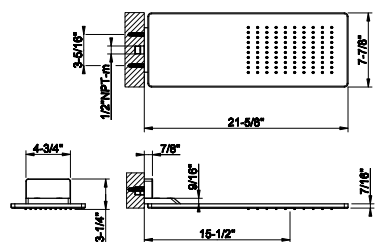

33095

Wall-fixing headshower.

- 1/2" connections
- Projection from the wall to center 15-1/2"
- Total projection 21-5/8"
- Max flow rate 1.75 GPM

238 Mirror Steel	4.160	720 Nickel PVD	6.157
239 Steel Brushed	4.160	299 Matte Black	5.616
030 Copper PVD	6.157		
706 Black Metal PVD	6.157		
708 Copper Brushed PVD	6.573		
707 Black Metal Br. PVD	6.573