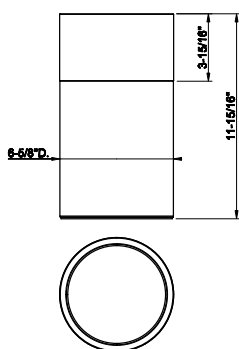

68221
Vase MECCANICA 6-5/8" diameter, 11-15/16"H

707 Black Metal Br. PVD	6.510
726 Warm Bronze Br. PVD	6.510