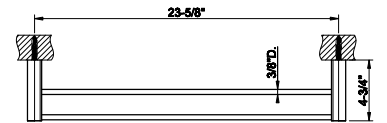

59407

24" shelf with towel holder

031 Chrome	747 726	Warm Bronze Br. PVD	1.179
149 Finox Brushed Nickel	1.008 710	Brass PVD	1.106
030 Copper PVD	1.106 727	Brass Brushed PVD	1.179
706 Black Metal PVD	1.106 720	Nickel PVD	1.106
708 Copper Brushed PVD	1.179 279	Matte White	1.008
707 Black Metal Br. PVD	1.179 299	Matte Black	1.008
735 Warm Bronze PVD	1.106		