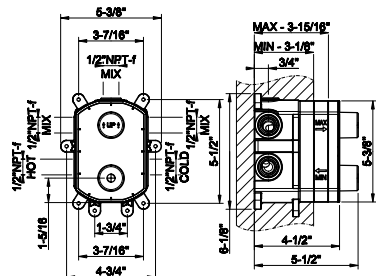

09279+63137

09279

In-wall thermostatic rough valve for 1/2/3-way diverter function

- 1/2" connections
- Vertical application
- Anti-scalding
- Non-Shared function

031 Chrome	762