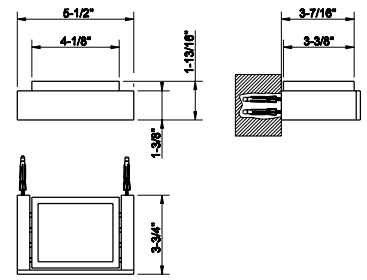

20801

Wall-mounted soap dish, white

031 Chrome	576	707 Black Metal Br. PVD	911
149 Finox Brushed Nickel	778	735 Warm Bronze PVD	853
187 Aged Bronze	911	726 Warm Bronze Br. PVD	911
713 Antique Brass	911	710 Brass PVD	853
030 Copper PVD	853	727 Brass Brushed PVD	911
706 Black Metal PVD	853	720 Nickel PVD	853
708 Copper Brushed PVD	911	099 Black XL	778