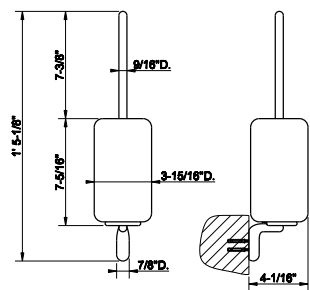

38014

Wall-mounted liquid soap dispenser - black

031	Chrome	672	099	Black XL	908
123	Copper GHRC	807			
124	Black Metal GHRC	807			
125	Copper Brushed GHRC	874			
126	Black Metal Br. GHRC	874			
079	White CN	908			

38019

Wall-mounted brush holder, white

031	Chrome	640	099	Black XL	865
123	Copper GHRC	769			
124	Black Metal GHRC	769			
125	Copper Brushed GHRC	832			
126	Black Metal Br. GHRC	832			
079	White CN	865			

38020

Wall-mounted brush holder, black

031	Chrome	640	099	Black XL	865
123	Copper GHRC	769			
124	Black Metal GHRC	769			
125	Copper Brushed GHRC	832			
126	Black Metal Br. GHRC	832			
079	White CN	865			

38025

Standing soap holder, white

031	Chrome	193			

38026

Standing soap holder, black

031	Chrome	193