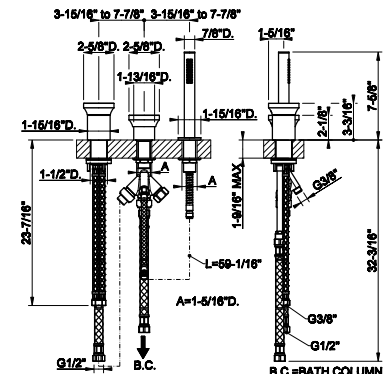

66043

Three-hole roman tub set

- Mixer
- Diverter
- Hand shower
- 59" flex hose
- Hand shower max flow rate 1.75 GPM. Can be combined with the insert 66600 and 66602 of the desired finish.

031	Chrome	2.013	727	Brass Brushed PVD	3.182
149	Finox Brushed Nickel	2.719	720	Nickel PVD	2.979
706	Black Metal PVD	2.979	299	Matte Black	2.719
708	Copper Brushed PVD	3.182	845	Dark Bronze	3.182
707	Black Metal Br. PVD	3.182			
726	Warm Bronze Br. PVD	3.182			