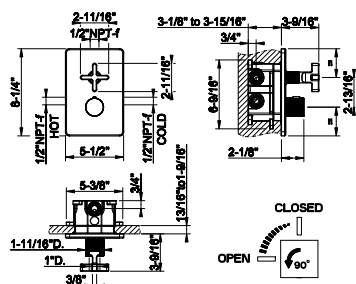

58232

TRIM PARTS ONLY External parts for thermostatic with single volume control

- Single backplate
- 1/2" connections
- Vertical application
- Anti-scalding
- Requires in-wall rough valve 09279

031 Chrome	1.612	735 Warm Bronze PVD	2.385
149 Finox Brushed Nickel	2.175	726 Warm Bronze Br. PVD	2.546
187 Aged Bronze	2.546	710 Brass PVD	2.385
713 Antique Brass	2.546	727 Brass Brushed PVD	2.546
030 Copper PVD	2.385	246 Gold PVD	2.707
706 Black Metal PVD	2.385	720 Nickel PVD	2.385
708 Copper Brushed PVD	2.546	299 Matte Black	2.175
707 Black Metal Br. PVD	2.546	845 Dark Bronze	2.546