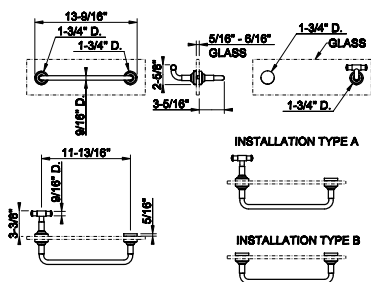

65511

Towel rail for glass fixing - 12" Length

031 Chrome	957	707 Black Metal Br. PVD	1.510
149 Finox Brushed Nickel	1.291	735 Warm Bronze PVD	1.415
187 Aged Bronze	1.510	726 Warm Bronze Br. PVD	1.510
713 Antique Brass	1.510	710 Brass PVD	1.415
030 Copper PVD	1.415	727 Brass Brushed PVD	1.510
706 Black Metal PVD	1.415	720 Nickel PVD	1.415
708 Copper Brushed PVD	1.510	299 Matte Black	1.291