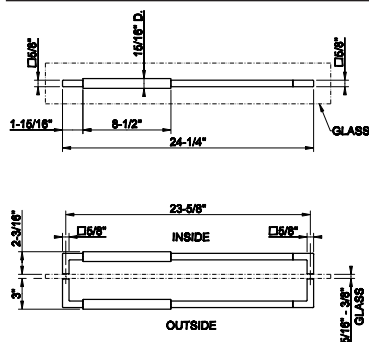

67546

1. 24" Handle and towel rail RIGATO
2. For 5/16" to 3/8" (8-10mm) glass
   - Towel rail 24-1/4"L x 3"D
   - Interior handle 24-1/4"L x 2-3/16"D
   - 23-5/8" center-to-center
   - For horizontal installation