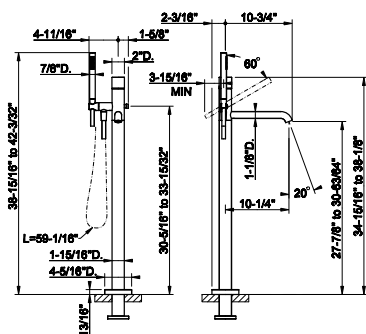

70328

TRIM PARTS ONLY Floor-mounted tub filler TRAME

- Handshower
- Diverter
- Spout projection 10-1/4"
- Requires in-floor rough valve 48189
- Handshower max flow rate 1.75 GPM
- Spout mixed flow rate 6 GPM at 60 PSI.