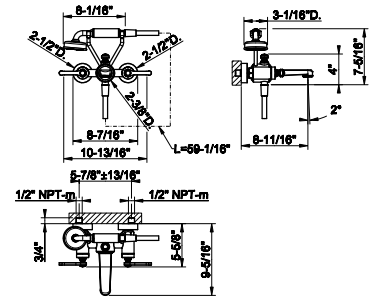

031 Chrome	3.171	707 Black Metal Br. PVD	5.008
149 Finox Brushed Nickel	4.279	735 Warm Bronze PVD	4.691
187 Aged Bronze	5.008	726 Warm Bronze Br. PVD	5.008
713 Antique Brass	5.008	710 Brass PVD	4.691
030 Copper PVD	4.691	727 Brass Brushed PVD	5.008
706 Black Metal PVD	4.691	720 Nickel PVD	4.691
708 Copper Brushed PVD	5.008	299 Matte Black	4.279