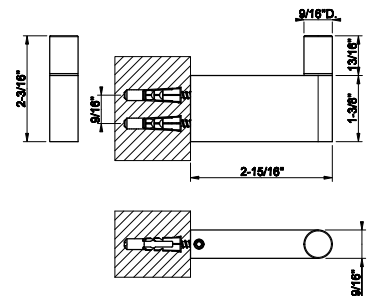

70523

Wall mounted garment hook, RIGATO

031 Chrome	281	726 Warm Bronze Br. PVD	444
149 Finox Brushed Nickel	381	710 Brass PVD	416
706 Black Metal PVD	416	727 Brass Brushed PVD	444
708 Copper Brushed PVD	444	299 Matte Black	381
707 Black Metal Br. PVD	444	845 Dark Bronze	444
735 Warm Bronze PVD	416