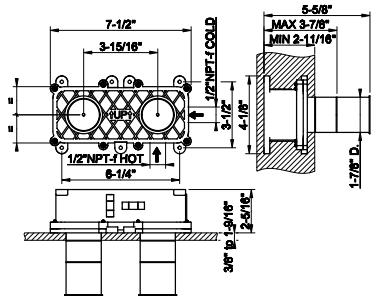

63397+63388

63397

Wall-mounted washbasin mixer rough valve
• Drain not included - See DRAINS section

239 Steel Brushed	782