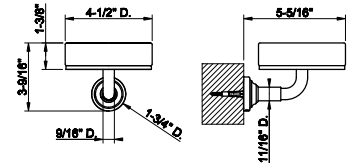

65402

Wall-mounted soap dish, black

031 Chrome	587	707 Black Metal Br. PVD	927
149 Finox Brushed Nickel	792	735 Warm Bronze PVD	868
187 Aged Bronze	927	726 Warm Bronze Br. PVD	927
713 Antique Brass	927	710 Brass PVD	868
030 Copper PVD	868	727 Brass Brushed PVD	927
706 Black Metal PVD	868	720 Nickel PVD	868
708 Copper Brushed PVD	927	299 Matte Black	792