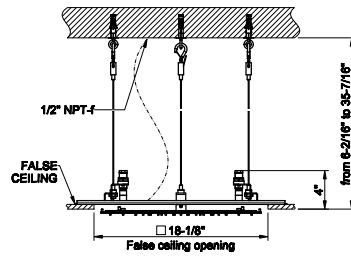

57901+57012