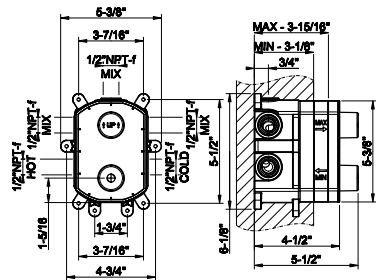

09279+63141

09279

In-wall thermostatic rough valve for 1/2/3-way diverter function

- 1/2" connections
- Vertical application
- Anti-scalding
- Non-Shared function