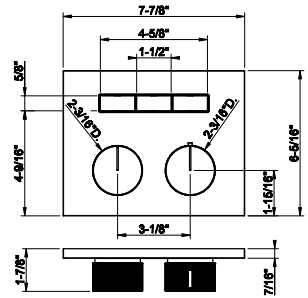

63001+63006

63006

TRIM PARTS ONLY External parts for thermostatic mixer for three functions, with push-button on/off control

- Single backplate
- 1/2"connections
- Anti-scalding
- Requires in-wall rough valve 63001
- Non-Shared function

031 Chrome	2.374	735 Warm Bronze PVD	3.514
149 Finox Brushed Nickel	3.206	726 Warm Bronze Br. PVD	3.751
187 Aged Bronze	3.751	710 Brass PVD	3.514
713 Antique Brass	3.751	727 Brass Brushed PVD	3.751
030 Copper PVD	3.514	246 Gold PVD	3.989
706 Black Metal PVD	3.514	720 Nickel PVD	3.514
708 Copper Brushed PVD	3.751	299 Matte Black	3.206
707 Black Metal Br. PVD	3.751