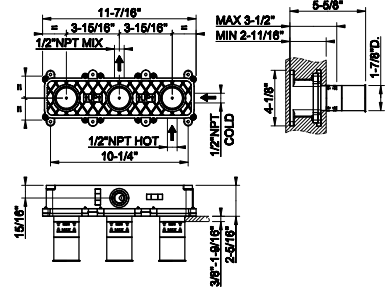

54139

Wall-mounted bath mixer control rough valve

- 1/2" connections
- Non positive shut off

239 Steel Brushed 945

54139+63541

63541

TRIM PARTS ONLY Wall-mounted two-way built-in bath mixer

- Single backplate
- Tub filler spout
- Diverter
- 1/2" connections
- Requires rough valve 54139
- Requires inline Pressure Balance