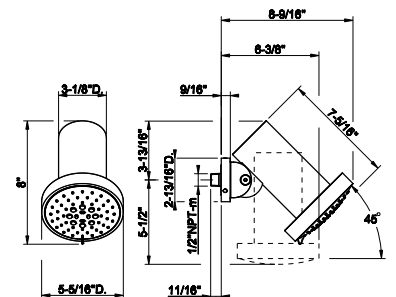

57255

Wall-mounted adjustable showerhead CESELLO.

- Rain, Spray, Massage function
- 1/2" connections
- Projection from the wall 7-1/16"
- Max flow rate 1.75 GPM

239	Steel Brushed	2.530
708	Copper Brushed PVD	3.744
707	Black Metal Br. PVD	3.744
726	Warm Bronze Br. PVD	3.744
727	Brass Brushed PVD	3.744
299	Matte Black	3.416