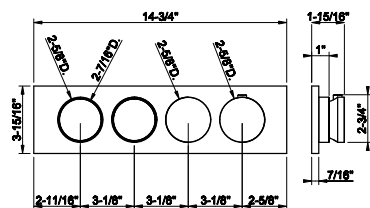

63011+66222

63011

In-wall thermostatic rough valve for two separate functions.

- High capacity
- 3/4"connections
- Anti-scalding

031 Chrome	1.438

66222

TRIM PARTS ONLY External parts for thermostatic mixer for two functions, with push-button on/off control

- Single backplate
- 1/2"connections
- Anti-scalding
- Requires in-wall rough valve 63011
- Can be combined with the insert 66600 and 66602 of the desired finish.

031 Chrome	2.634	727 Brass Brushed PVD	4.161
149 Finox Brushed Nickel	3.557	720 Nickel PVD	3.899
706 Black Metal PVD	3.899	299 Matte Black	3.557
708 Copper Brushed PVD	4.161	845 Dark Bronze	4.161
707 Black Metal Br. PVD	4.161		
726 Warm Bronze Br. PVD	4.161