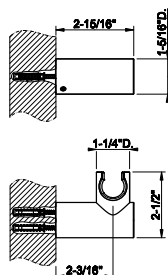

58157
Fixed handshower hook.

031 Chrome	213 735	Warm Bronze PVD	315
149 Finox Brushed Nickel	288 726	Warm Bronze Br. PVD	336
187 Aged Bronze	336 710	Brass PVD	315
713 Antique Brass	336 727	Brass Brushed PVD	336
030 Copper PVD	315 246	Gold PVD	357
706 Black Metal PVD	315 720	Nickel PVD	315
708 Copper Brushed PVD	336 299	Matte Black	288
707 Black Metal Br. PVD	336 845	Dark Bronze	336

58160
Adjustable handshower hook.

031 Chrome	377 735	Warm Bronze PVD	558
149 Finox Brushed Nickel	509 726	Warm Bronze Br. PVD	596
187 Aged Bronze	596 710	Brass PVD	558
713 Antique Brass	596 727	Brass Brushed PVD	596
030 Copper PVD	558 246	Gold PVD	633
706 Black Metal PVD	558 720	Nickel PVD	558
708 Copper Brushed PVD	596 299	Matte Black	509
707 Black Metal Br. PVD	596 845	Dark Bronze	596

HABITO