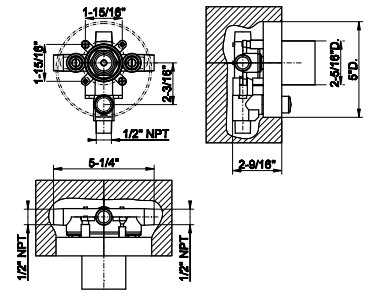

09274+73674