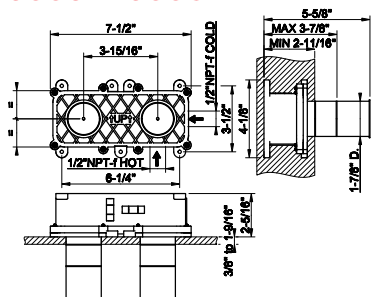

63397+63381

63397

Wall-mounted washbasin mixer rough valve
• Drain not included - See DRAINS section

239 Steel Brushed	782