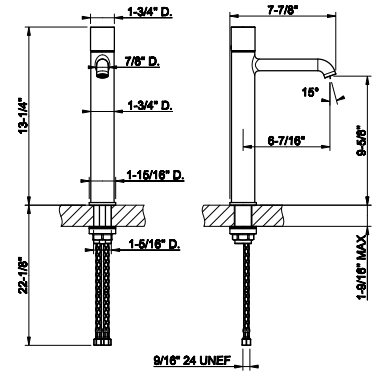

70404

Tall single lever washbasin mixer without pop-up assembly. CESELLO

- Spout projection 6-7/16"
- Height 13-1/4"
- Drain not included – see DRAINS section
- Max flow rate 1.2 GPM
- Flexible hoses with 9/16" – 24 UNEF connections.

031 Chrome	1.072	726 Warm Bronze Br. PVD	1.693
149 Finox Brushed Nickel	1.448	710 Brass PVD	1.587
706 Black Metal PVD	1.587	727 Brass Brushed PVD	1.693
708 Copper Brushed PVD	1.693	299 Matte Black	1.448
707 Black Metal Br. PVD	1.693	845 Dark Bronze	1.693
735 Warm Bronze PVD	1.587