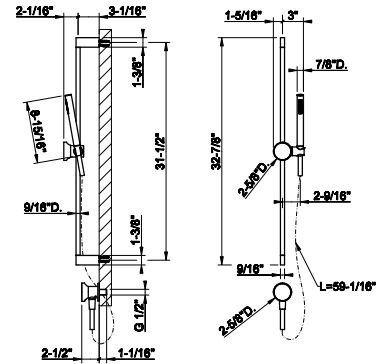

66142

Handshower and adjustable sliding rail set

- Adjustable bar
- Adjustable hook
- 59" Flex hose
- Wall elbow
- Max flow rate 1.75 GPM. Insert in desired finish included. Can be combined with the insert 66600 and 66602 of the desired finish.

031 Chrome	2.086	727 Brass Brushed PVD	3.297
149 Finox Brushed Nickel	2.816	720 Nickel PVD	3.088
706 Black Metal PVD	3.088	299 Matte Black	2.816
708 Copper Brushed PVD	3.297	845 Dark Bronze	3.297
707 Black Metal Br. PVD	3.297		
726 Warm Bronze Br. PVD	3.297