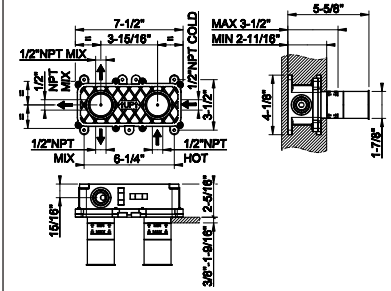

54169

In-wall thermostatic rough valve for 1/2/3-way diverter function

- 1/2" connections
- Anti-scalding
- Service stops not included
- Non-Shared Function

239 Steel Brushed	733

63335

TRIM PARTS ONLY External parts for 3-way diverter thermostatic and volume control

- Single backplate
- 1/2" connections
- Anti-scalding
- Requires in-wall rough valve 54169

031 Chrome	1.276	707 Black Metal Br. PVD	2.015
149 Finox Brushed Nickel	1.723	735 Warm Bronze PVD	1.890
187 Aged Bronze	2.015	726 Warm Bronze Br. PVD	2.015
713 Antique Brass	2.015	710 Brass PVD	1.890
030 Copper PVD	1.890	727 Brass Brushed PVD	2.015
706 Black Metal PVD	1.890	720 Nickel PVD	1.890
708 Copper Brushed PVD	2.015	299 Matte Black	1.723

54169+63335