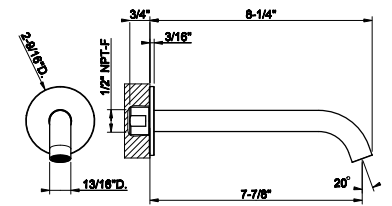

54110

Long wall-mounted spout basin

239	Steel Brushed	442
708	Copper Brushed PVD	652
707	Black Metal Br. PVD	652
726	Warm Bronze Br. PVD	652
727	Brass Brushed PVD	652
299	Matte Black	594

54399

Ceiling-mounted washbasin spout only

- Spout length 63"
- Drain not included - See DRAINS section
- Requires mixer control 54319 + 53112 or 54305
- Max flow rate 1.2 GPM

239	Steel Brushed	2.313
708	Copper Brushed PVD	3.424
707	Black Metal Br. PVD	3.424
726	Warm Bronze Br. PVD	3.424
727	Brass Brushed PVD	3.424