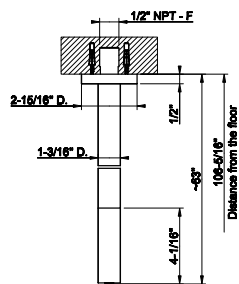

63399

Ceiling-mounted washbasin spout only

- Spout length 63"
- Drain not included - See DRAINS section
- Requires mixer control
- Maxflow rate 1.2 gpm

031 Chrome	1.545	706 Black Metal PVD	2.287
278 Glossy Coral	2.318	708 Copper Brushed PVD	2.440
273 Matte Greige	1.981	707 Black Metal Br. PVD	2.440
275 Matte Cipria	1.981	735 Warm Bronze PVD	2.287
276 Matte Agave	1.981	726 Warm Bronze Br. PVD	2.440
277 Glossy Odra	2.318	710 Brass PVD	2.287
149 Finox Brushed Nickel	2.086	727 Brass Brushed PVD	2.440
187 Aged Bronze	2.440	720 Nickel PVD	2.287
713 Antique Brass	2.440	299 Matte Black	2.086
030 Copper PVD	2.287	845 Dark Bronze	2.318