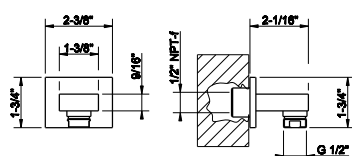

14376

Handshower with white insert

- 3-pattern spray
- Max flow rate 1.75 GPM

031 Chrome	339	726 Warm Bronze Br. PVD	570
149 Finox Brushed Nickel	458	710 Brass PVD	535
187 Aged Bronze	570	727 Brass Brushed PVD	570
713 Antique Brass	570	246 Gold PVD	592
030 Copper PVD	535	147 Chrome Brushed	458
706 Black Metal PVD	535	720 Nickel PVD	536
708 Copper Brushed PVD	570	279 Matte White	458
707 Black Metal Br. PVD	570	299 Matte Black	458
735 Warm Bronze PVD	535	845 Dark Bronze	570