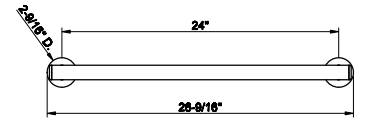

031	Chrome	1.710	735	Warm Bronze PVD	2.531
149	Finox Brushed Nickel	2.309	726	Warm Bronze Br. PVD	2.702
187	Aged Bronze	2.702	710	Brass PVD	2.531
713	Antique Brass	2.702	727	Brass Brushed PVD	2.702
030	Copper PVD	2.531	246	Gold PVD	2.873
706	Black Metal PVD	2.531	720	Nickel PVD	2.531
708	Copper Brushed PVD	2.702	299	Matte Black	2.309
707	Black Metal Br. PVD	2.702