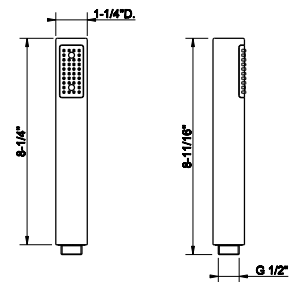

14372

Handshower

- Max flow rate 1.75 GPM

031 Chrome	116	735 Warm Bronze PVD	322
149 Finox Brushed Nickel	275	726 Warm Bronze Br. PVD	342
187 Aged Bronze	342	710 Brass PVD	322
713 Antique Brass	342	727 Brass Brushed PVD	342
030 Copper PVD	322	246 Gold PVD	363
706 Black Metal PVD	322	720 Nickel PVD	322
708 Copper Brushed PVD	342	279 Matte White	275
707 Black Metal Br. PVD	342	299 Matte Black	195