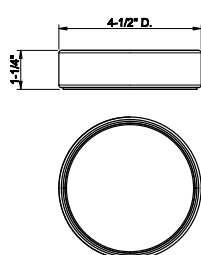

59526
Standing soap holder, black

031	Chrome	359