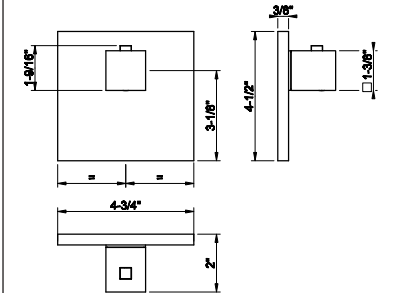

39681+39654