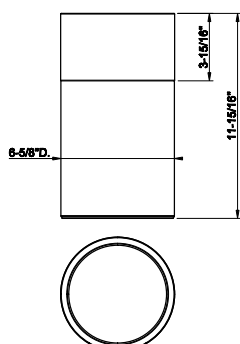

68521
Vase RIGATO 6-5/8" diameter, 11-15/16"H

707 Black Metal Br. PVD	6.510
726 Warm Bronze Br. PVD	6.510