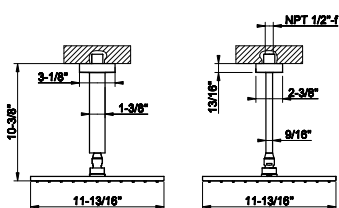

15185

Wall-mounted adjustable and antilimestone showerhead 11-13/16" X 11-13/16"

- 1/2" connections
- Projection from wall 18-7/8"
- Max flow rate 1.75 GPM

031	Chrome	2.771	735	Warm Bronze PVD	4.102
149	Finox Brushed Nickel	3.740	726	Warm Bronze Br. PVD	4.377
187	Aged Bronze	4.377	710	Brass PVD	4.102
713	Antique Brass	4.377	727	Brass Brushed PVD	4.377
030	Copper PVD	4.102	720	Nickel PVD	4.102
706	Black Metal PVD	4.102	299	Matte Black	3.740
708	Copper Brushed PVD	4.377	845	Dark Bronze	4.377
707	Black Metal Br. PVD	4.377