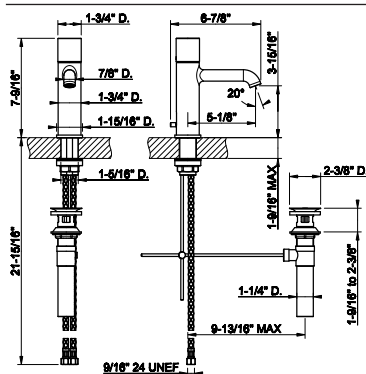

70301

Single lever washbasin mixer with pop-up assembly. TRAME

- Spout projection 5-1/8"
- Height 7-1/2"
- 1-1/4" D. pop-up drain and flexible hoses with 9/16" – 24 UNEF connections.
- Max flow rate 1.2 GPM

031 Chrome	911	726 Warm Bronze Br. PVD	1.441
149 Finox Brushed Nickel	1.230	710 Brass PVD	1.350
706 Black Metal PVD	1.350	727 Brass Brushed PVD	1.441
708 Copper Brushed PVD	1.441		
707 Black Metal Br. PVD	1.441		
735 Warm Bronze PVD	1.350