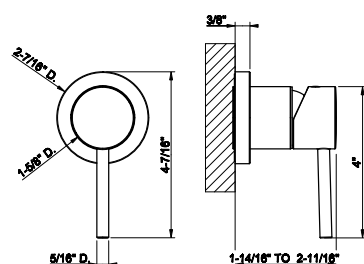

19712

External parts mixer one-way diverter

031	Chrome	404
149	Finox Brushed Nickel	734
299	Matte Black	734