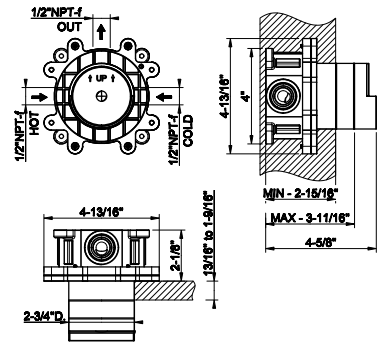

48112+20119