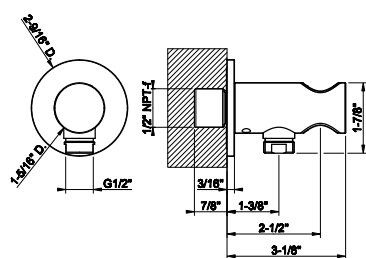

63461

Wall elbow with built in water intake and fixed hook

- 1/2" connection

031 Chrome	397	707 Black Metal Br. PVD	628
149 Finox Brushed Nickel	536	735 Warm Bronze PVD	588
187 Aged Bronze	628	726 Warm Bronze Br. PVD	628
713 Antique Brass	628	710 Brass PVD	588
030 Copper PVD	588	727 Brass Brushed PVD	628
706 Black Metal PVD	588	720 Nickel PVD	588
708 Copper Brushed PVD	628	299 Matte Black	536

14370

Antilimestone handshower

- Single spray
- Max flow rate 1.75 GPM

031 Chrome	164	726 Warm Bronze Br. PVD	404
149 Finox Brushed Nickel	327	710 Brass PVD	378
187 Aged Bronze	404	727 Brass Brushed PVD	404
713 Antique Brass	404	246 Gold PVD	428
030 Copper PVD	378	147 Chrome Brushed	327
706 Black Metal PVD	378	720 Nickel PVD	378
708 Copper Brushed PVD	404	279 Matte White	327
707 Black Metal Br. PVD	404	299 Matte Black	327
735 Warm Bronze PVD	378	845 Dark Bronze	404