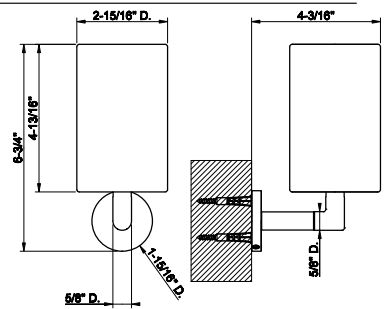

63807

Wall-mounted holder, white

031 Chrome	526	707 Black Metal Br. PVD	831
149 Finox Brushed Nickel	712	735 Warm Bronze PVD	779
187 Aged Bronze	831	726 Warm Bronze Br. PVD	831
713 Antique Brass	831	710 Brass PVD	779
030 Copper PVD	779	727 Brass Brushed PVD	831
706 Black Metal PVD	779	720 Nickel PVD	779
708 Copper Brushed PVD	831	299 Matte Black	712