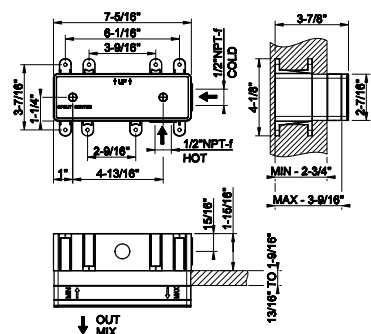

38497+44895

38497

Built-in part basin mixer with spout

031	Chrome	475