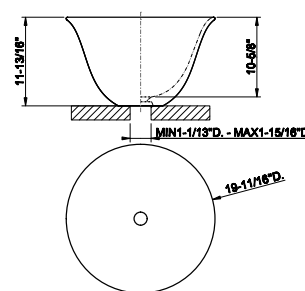

39134

Counter washbasin in Black Gres without overflow waste
• 11-13/16" HIGH X 19-11/16" DIAMETER
• Drain sold separately - see 29048
• Please contact Gessi North America for freight terms

519	Gres	1.010