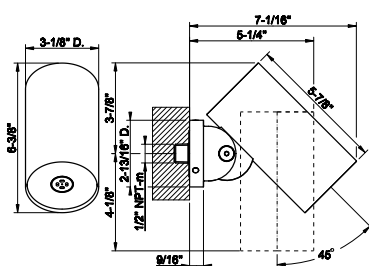

57215

Wall-mounted adjustable showerhead INTRECCIO.

- Mist function
- 1/2" connections
- Projection from the wall 7-1/16"
- Flow rate 0.14 GPM at 60 PSI

239 Steel Brushed	2.141
708 Copper Brushed PVD	3.168
707 Black Metal Br. PVD	3.168
726 Warm Bronze Br. PVD	3.168
727 Brass Brushed PVD	3.168
299 Matte Black	2.893