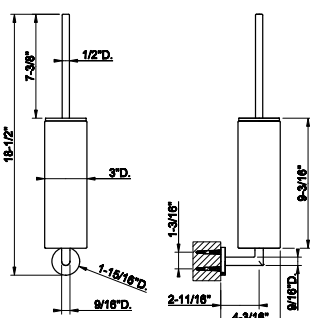

63620
Wall-mounted black toilet brush holder

031 Chrome	569	726 Warm Bronze Br. PVD	899
149 Finox Brushed Nickel	769	710 Brass PVD	842
187 Aged Bronze	899	727 Brass Brushed PVD	899
713 Antique Brass	899	246 Gold PVD	957
030 Copper PVD	842	720 Nickel PVD	842
706 Black Metal PVD	842	279 Matte White	769
708 Copper Brushed PVD	899	299 Matte Black	769
707 Black Metal Br. PVD	899	845 Dark Bronze	899
735 Warm Bronze PVD	842		

58525
Standing soap holder, white

031 Chrome	340	735 Warm Bronze PVD	504
149 Finox Brushed Nickel	459	726 Warm Bronze Br. PVD	537
187 Aged Bronze	537	710 Brass PVD	504
713 Antique Brass	537	727 Brass Brushed PVD	537
030 Copper PVD	504	246 Gold PVD	572
706 Black Metal PVD	504	720 Nickel PVD	504
708 Copper Brushed PVD	537	299 Matte Black	459
707 Black Metal Br. PVD	537	845 Dark Bronze	537

58526
Standing soap holder, black

031 Chrome	340	735 Warm Bronze PVD	504
149 Finox Brushed Nickel	459	726 Warm Bronze Br. PVD	537
187 Aged Bronze	537	710 Brass PVD	504
713 Antique Brass	537	727 Brass Brushed PVD	537
030 Copper PVD	504	246 Gold PVD	572
706 Black Metal PVD	504	720 Nickel PVD	504
708 Copper Brushed PVD	537	299 Matte Black	459
707 Black Metal Br. PVD	537	845 Dark Bronze	537