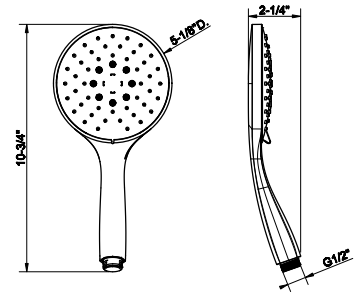

14376

Handshower with white insert

- 3-pattern spray
- Max flow rate 1.75 GPM

031 Chrome	339	726 Warm Bronze Br. PVD	570
149 Finox Brushed Nickel	458	710 Brass PVD	535
187 Aged Bronze	570	727 Brass Brushed PVD	570
713 Antique Brass	570	246 Gold PVD	592
030 Copper PVD	535	147 Chrome Brushed	458
706 Black Metal PVD	535	720 Nickel PVD	536
708 Copper Brushed PVD	570	279 Matte White	458
707 Black Metal Br. PVD	570	299 Matte Black	458
735 Warm Bronze PVD	535	845 Dark Bronze	570

01637

59" flex hose

031 Chrome	116	726 Warm Bronze Br. PVD	186
149 Finox Brushed Nickel	150	710 Brass PVD	176
187 Aged Bronze	186	727 Brass Brushed PVD	186
713 Antique Brass	186	246 Gold PVD	197
030 Copper PVD	176	720 Nickel PVD	176
706 Black Metal PVD	176	279 Matte White	150
708 Copper Brushed PVD	186	299 Matte Black	150
707 Black Metal Br. PVD	186	845 Dark Bronze	186
735 Warm Bronze PVD	176