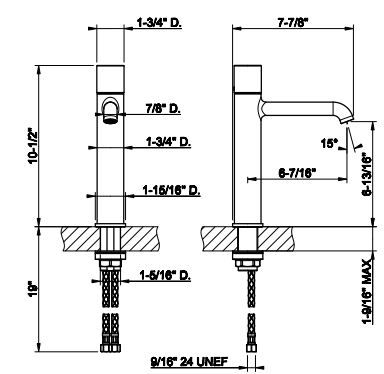

70006

Medium single lever washbasin mixer without pop-up assembly. UNITO

- Spout projection 6-7/16"
- Height 10-1/2"
- Drain not included – see DRAINS section
- Max flow rate 1.2 GPM
- Flexible hoses with 9/16" – 24 UNEF connections.

031	Chrome	930	726	Warm Bronze Br. PVD	1.472
149	Finox Brushed Nickel	1.256	710	Brass PVD	1.378
706	Black Metal PVD	1.378	727	Brass Brushed PVD	1.472
708	Copper Brushed PVD	1.472	299	Matte Black	1.256
707	Black Metal Br. PVD	1.472	845	Dark Bronze	1.472
735	Warm Bronze PVD	1.378