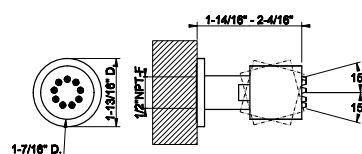

13375

Pivotable body spray
• 1/2" connections
• Max flow rate 0.9 GPM at 60 PSI

031 Chrome	352	726 Warm Bronze Br. PVD	555
149 Finox Brushed Nickel	475	710 Brass PVD	520
187 Aged Bronze	555	727 Brass Brushed PVD	555
713 Antique Brass	555	246 Gold PVD	591
030 Copper PVD	520	147 Chrome Brushed	475
706 Black Metal PVD	520	720 Nickel PVD	520
708 Copper Brushed PVD	555	279 Matte White	475
707 Black Metal Br. PVD	555	299 Matte Black	475
735 Warm Bronze PVD	520