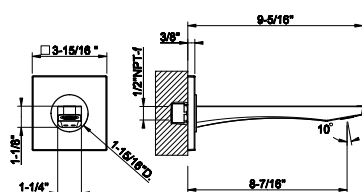

59100

Wall-mounted spout only
• 1/2" connections with separate control (not included)
• Spout projection 8-7/16"
• Drain not included - See DRAINS section
• Requires mixer control 59106 + 26612
• Max flow rate 1.2 GPM

031	Chrome	573	726	Warm Bronze Br. PVD	906
149	Finox Brushed Nickel	773	710	Brass PVD	849
030	Copper PVD	849	727	Brass Brushed PVD	906
706	Black Metal PVD	849	720	Nickel PVD	849
708	Copper Brushed PVD	906	279	Matte White	773
707	Black Metal Br. PVD	906	299	Matte Black	773
735	Warm Bronze PVD	849