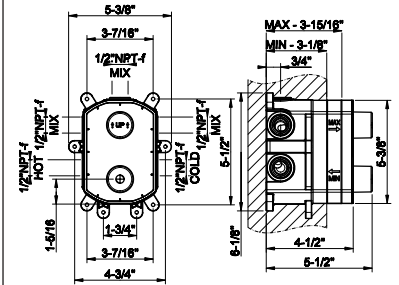

09279+20204