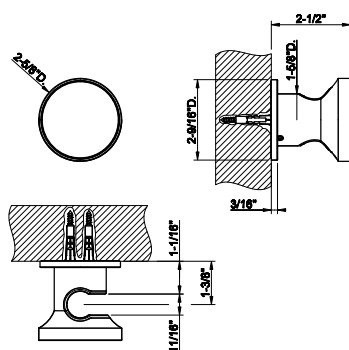

66157

Fixed handshower hook. Can be combined with the insert 66600 and 66602 of the desired finish.

031 Chrome	450 727	Brass Brushed PVD	713
149 Finox Brushed Nickel	609 720	Nickel PVD	668
706 Black Metal PVD	668 299	Matte Black	609
708 Copper Brushed PVD	713 845	Dark Bronze	713
707 Black Metal Br. PVD	713		
726 Warm Bronze Br. PVD	713