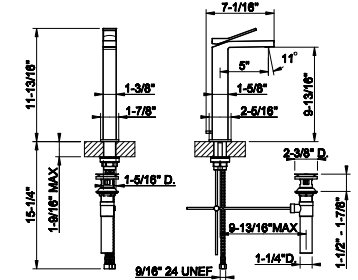

53005

Tall single lever washbasin mixer with pop-up assembly

- Spout projection 5"
- Height 11-13/16"
- 1-1/4" D. pop-up drain and flexible hoses with 9/16" – 24 UNEF connections
- Max flow rate 1.2 GPM
- ADA compliant

031 Chrome	1.169	720 Nickel PVD	1.731
149 Finox Brushed Nickel	1.579	299 Matte Black	1.579
030 Copper PVD	1.731		
706 Black Metal PVD	1.731		
708 Copper Brushed PVD	1.848		
707 Black Metal Br. PVD	1.848