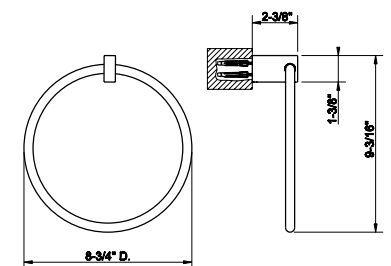

031 Chrome	449	707 Black Metal Br. PVD	710
149 Finox Brushed Nickel	607	735 Warm Bronze PVD	665
187 Aged Bronze	710	726 Warm Bronze Br. PVD	710
713 Antique Brass	710	710 Brass PVD	665
030 Copper PVD	665	727 Brass Brushed PVD	710
706 Black Metal PVD	665	720 Nickel PVD	665
708 Copper Brushed PVD	710	099 Black XL	607