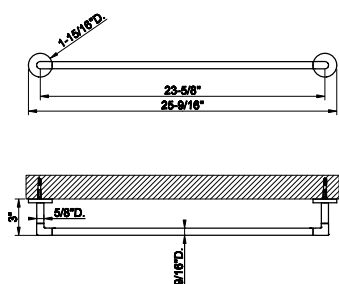

63803
Wall-mounted 24" towel bar

031 Chrome	571	707 Black Metal Br. PVD	900
149 Finox Brushed Nickel	773	735 Warm Bronze PVD	845
187 Aged Bronze	900	726 Warm Bronze Br. PVD	900
713 Antique Brass	900	710 Brass PVD	845
030 Copper PVD	845	727 Brass Brushed PVD	900
706 Black Metal PVD	845	720 Nickel PVD	845
708 Copper Brushed PVD	900	299 Matte Black	773