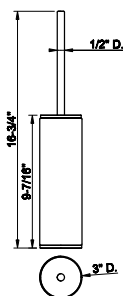

58544
Standing brush holder, black

031 Chrome	737 735	Warm Bronze PVD	1.092
149 Finox Brushed Nickel	995 726	Warm Bronze Br. PVD	1.165
187 Aged Bronze	1.165 710	Brass PVD	1.092
713 Antique Brass	1.165 727	Brass Brushed PVD	1.165
030 Copper PVD	1.092 246	Gold PVD	1.238
706 Black Metal PVD	1.092 720	Nickel PVD	992
708 Copper Brushed PVD	1.165 299	Matte Black	995
707 Black Metal Br. PVD	1.165 845	Dark Bronze	1.165

66455
Horizontal/Vertical paper-roll holder

031 Chrome	348 726	Warm Bronze Br. PVD	550
149 Finox Brushed Nickel	470 710	Brass PVD	515
187 Aged Bronze	550 727	Brass Brushed PVD	550
713 Antique Brass	550 246	Gold PVD	585
030 Copper PVD	515 720	Nickel PVD	515
706 Black Metal PVD	515 279	Matte White	470
708 Copper Brushed PVD	550 299	Matte Black	470
707 Black Metal Br. PVD	550 845	Dark Bronze	550
735 Warm Bronze PVD	515		

66500
12" Towel rail

031 Chrome	452 726	Warm Bronze Br. PVD	715
149 Finox Brushed Nickel	611 710	Brass PVD	670
187 Aged Bronze	715 727	Brass Brushed PVD	715
713 Antique Brass	715 246	Gold PVD	761
030 Copper PVD	670 720	Nickel PVD	670
706 Black Metal PVD	670 279	Matte White	611
708 Copper Brushed PVD	715 299	Matte Black	611
707 Black Metal Br. PVD	715 845	Dark Bronze	715
735 Warm Bronze PVD	670		

66502
18" Towel rail

031 Chrome	483 726	Warm Bronze Br. PVD	763
149 Finox Brushed Nickel	652 710	Brass PVD	715
187 Aged Bronze	763 727	Brass Brushed PVD	763
713 Antique Brass	763 246	Gold PVD	811
030 Copper PVD	715 720	Nickel PVD	715
706 Black Metal PVD	715 279	Matte White	652
708 Copper Brushed PVD	763 299	Matte Black	652
707 Black Metal Br. PVD	763 845	Dark Bronze	763
735 Warm Bronze PVD	715		

66504
24" Towel rail