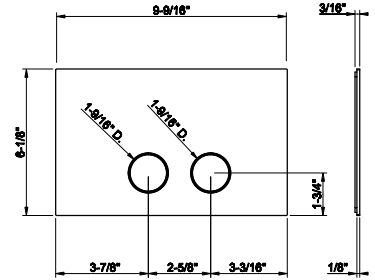

54611

Flush Actuator Plate

- •Stainless steel
- •Compatible with GEBERIT models: 111.597.001, 111.902.005, 111.798.00.1, 111.335.00.5
- •Without visible fixing system

031 Chrome	1.067	708 Copper Brushed PVD	1.576
281 Matte Coral	1.437	707 Black Metal Br. PVD	1.576
273 Matte Greige	1.437	735 Warm Bronze PVD	1.576
275 Matte Cipria	1.437	726 Warm Bronze Br. PVD	1.576
276 Matte Agave	1.437	710 Brass PVD	1.576
280 Matte Odra	1.437	727 Brass Brushed PVD	1.576
239 Steel Brushed	1.067	246 Gold PVD	1.789
187 Aged Bronze	1.576	720 Nickel PVD	1.576
713 Antique Brass	1.576	279 Matte White	1.437
030 Copper PVD	1.576	299 Matte Black	1.437
706 Black Metal PVD	1.576	845 Dark Bronze	1.576

54601

Counter washbasin In stainless steel, without overflow waste. Without basin waste. It can be combined with waste 54597.