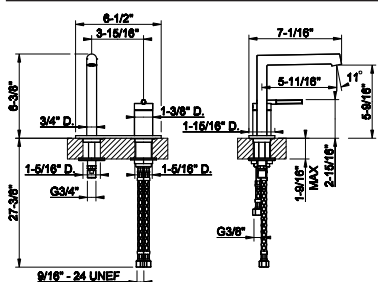

63515

Deck-mounted washbasin mixer with separate control without pop-up assembly

- Spout projection 5-11/16"
- Height 6-3/8"
- Drain not included - See DRAINS section
- Max flow rate 1.2 GPM
- ADA compliant

031 Chrome	1.137	707 Black Metal Br. PVD	1.798
149 Finox Brushed Nickel	1.536	735 Warm Bronze PVD	1.684
187 Aged Bronze	1.798	726 Warm Bronze Br. PVD	1.798
713 Antique Brass	1.798	710 Brass PVD	1.684
030 Copper PVD	1.684	727 Brass Brushed PVD	1.798
706 Black Metal PVD	1.684	720 Nickel PVD	1.684
708 Copper Brushed PVD	1.798	299 Matte Black	1.536