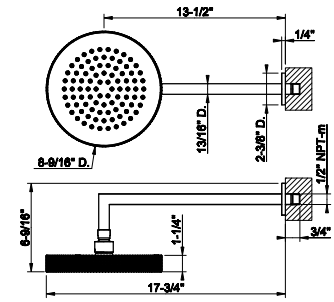

63448

Wall-mounted adjustable shower head with arm DIAMANTATO.
 • 1/2" connections.
 • Projection from wall to center 13-1/2"
 • Total projection 17-3/4"
 • Max flow rate 1.75 GPM

031 Chrome	2.163	707 Black Metal Br. PVD	3.418
149 Finox Brushed Nickel	2.922	735 Warm Bronze PVD	3.204
187 Aged Bronze	3.418	726 Warm Bronze Br. PVD	3.418
713 Antique Brass	3.418	710 Brass PVD	3.204
030 Copper PVD	3.204	727 Brass Brushed PVD	3.418
706 Black Metal PVD	3.204	720 Nickel PVD	3.204
708 Copper Brushed PVD	3.418	299 Matte Black	2.922