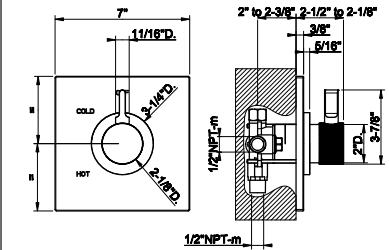

031 Chrome	640	735 Warm Bronze PVD	947
149 Finox Brushed Nickel	865	726 Warm Bronze Br. PVD	1.012
187 Aged Bronze	1.012	710 Brass PVD	947
713 Antique Brass	1.012	727 Brass Brushed PVD	1.012
030 Copper PVD	947	246 Gold PVD	1.075
706 Black Metal PVD	947	720 Nickel PVD	947
708 Copper Brushed PVD	1.012	299 Matte Black	865
707 Black Metal Br. PVD	1.012	845 Dark Bronze	1.012