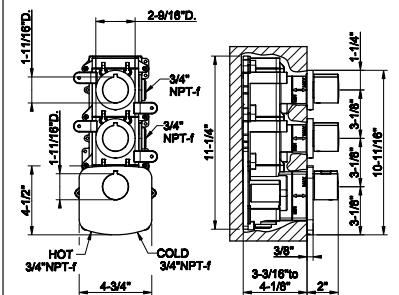

031 Chrome	1.868	710 Brass PVD	3.404
149 Finox Brushed Nickel	3.105	727 Brass Brushed PVD	3.633
187 Aged Bronze	3.633	123 Copper GHRC	2.759
713 Antique Brass	3.633	124 Black Metal GHRC	2.759
030 Copper PVD	3.404	125 Copper Brushed GHRC	2.990
706 Black Metal PVD	3.404	126 Black Metal Br. GHRC	2.990
708 Copper Brushed PVD	3.633	720 Nickel PVD	3.404
707 Black Metal Br. PVD	3.633	279 Matte White	3.105
735 Warm Bronze PVD	3.404	299 Matte Black	3.105
726 Warm Bronze Br. PVD	3.633