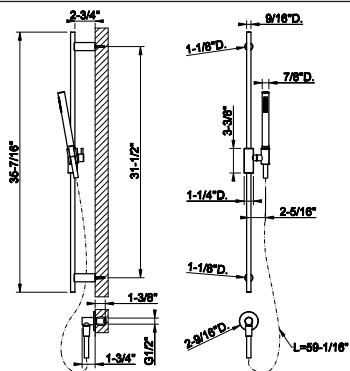

70342

Handshower and adjustable sliding rail set. TRAME

- Adjustable bar
- Adjustable hook
- 59" Flex hose
- Wall elbow
- Max flow rate 1.75GPM. Insert in desired finish included.

031 Chrome	1.474	726 Warm Bronze Br. PVD	2.330
149 Finox Brushed Nickel	1.991	710 Brass PVD	2.182
706 Black Metal PVD	2.182	727 Brass Brushed PVD	2.330
708 Copper Brushed PVD	2.330		
707 Black Metal Br. PVD	2.330		
735 Warm Bronze PVD	2.182