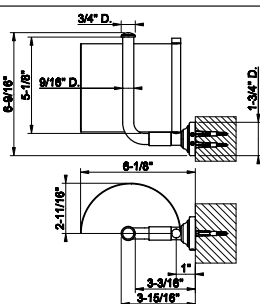

65449
Wall-mounted paper roll holder with cover

031 Chrome	673 707	Black Metal Br. PVD	1.064
149 Finox Brushed Nickel	910 735	Warm Bronze PVD	996
187 Aged Bronze	1.064 726	Warm Bronze Br. PVD	1.064
713 Antique Brass	1.064 710	Brass PVD	996
030 Copper PVD	996 727	Brass Brushed PVD	1.064
706 Black Metal PVD	996 720	Nickel PVD	996
708 Copper Brushed PVD	1.064 299	Matte Black	910