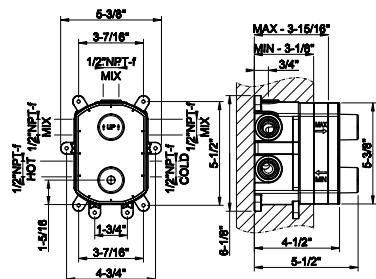

09279+73533

09279

In-wall thermostatic rough valve for 1/2/3-way diverter function

- 1/2" connections
- Vertical application
- Anti-scalding
- Non-Shared function

031 Chrome	762