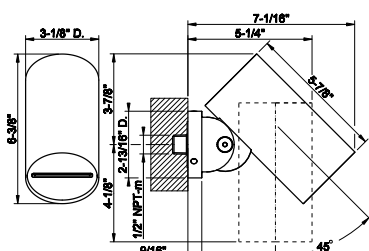

57227

Wall-mounted adjustable showerhead MECCANICA.

- Waterfall function
- 1/2" connections
- Projection from the wall 7-1/16"
- Max flow rate 1.75 GPM

239 Steel Brushed	2.371
708 Copper Brushed PVD	3.509
707 Black Metal Br. PVD	3.509
726 Warm Bronze Br. PVD	3.509
727 Brass Brushed PVD	3.509
299 Matte Black	3.202