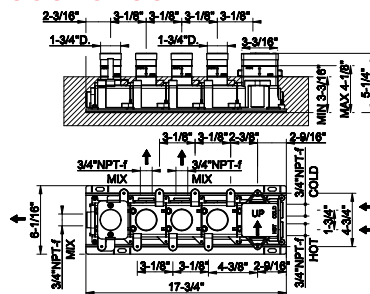

63013+66224

63013

In-wall thermostatic rough valve for three simultaneous functions.

- High capacity
- 3/4"connections
- Anti-scalding

031 Chrome	1.582

66224

TRIM PARTS ONLY External parts for thermostatic mixer for three functions, with push-button on/off control

- Single backplate
- 1/2"connections
- Anti-scalding
- Requires in-wall rough valve 63013
- Can be combined with the insert 66600 and 66602 of the desired finish.

031 Chrome	3.101	727 Brass Brushed PVD	4.900
149 Finox Brushed Nickel	4.188	720 Nickel PVD	4.590
706 Black Metal PVD	4.590	299 Matte Black	4.188
708 Copper Brushed PVD	4.900	845 Dark Bronze	4.900
707 Black Metal Br. PVD	4.900		
726 Warm Bronze Br. PVD	4.900