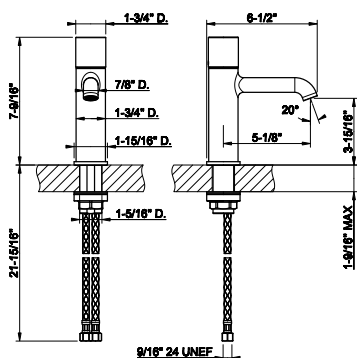

70602

Single lever washbasin mixer without pop-up assembly. DIAMANTATO

- Spout projection 5-1/8"
- Height 7-1/2"
- Drain not included – see DRAINS section
- Max flow rate 1.2 GPM
- Flexible hoses with 9/16" – 24 UNEF connections.

031	Chrome	835 726	Warm Bronze Br. PVD	1.319
149	Finox Brushed Nickel	1.128 710	Brass PVD	1.237
706	Black Metal PVD	1.237 727	Brass Brushed PVD	1.319
708	Copper Brushed PVD	1.319 299	Matte Black	1.128
707	Black Metal Br. PVD	1.319 845	Dark Bronze	1.319
735	Warm Bronze PVD	1.237