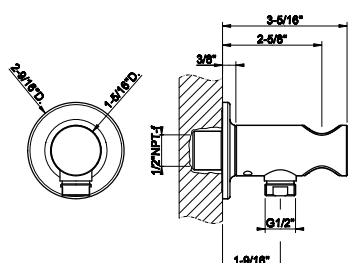

58161

Wall elbow with built in water intake and fixed hook

- 1/2" connection

031 Chrome	456	735 Warm Bronze PVD	675
149 Finox Brushed Nickel	616	726 Warm Bronze Br. PVD	720
187 Aged Bronze	720	710 Brass PVD	675
713 Antique Brass	720	727 Brass Brushed PVD	720
030 Copper PVD	675	246 Gold PVD	767
706 Black Metal PVD	675	720 Nickel PVD	675
708 Copper Brushed PVD	720	299 Matte Black	616
707 Black Metal Br. PVD	720	845 Dark Bronze	720