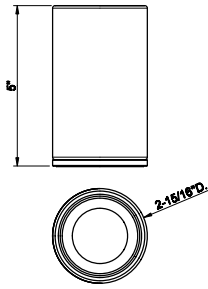

58532

Standing tumbler holder, black

031 Chrome	379	735 Warm Bronze PVD	562
149 Finox Brushed Nickel	513	726 Warm Bronze Br. PVD	599
187 Aged Bronze	599	710 Brass PVD	562
713 Antique Brass	599	727 Brass Brushed PVD	599
030 Copper PVD	562	246 Gold PVD	637
706 Black Metal PVD	562	720 Nickel PVD	562
708 Copper Brushed PVD	599	299 Matte Black	513
707 Black Metal Br. PVD	599	845 Dark Bronze	599