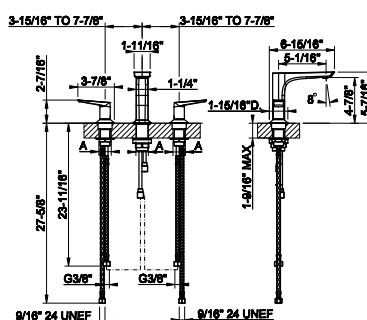

72014

Widespread washbasin mixer without pop-up assembly

- Spout projection 5-1/16"
- Height 5-7/16"
- Drain not included - See DRAINS section
- Max flow rate 1.2 GPM