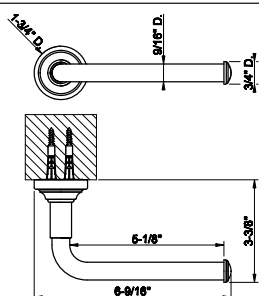

65455
Wall-mounted tissue holder. Vertical or horizontal application

031 Chrome	519 707	Black Metal Br. PVD	818
149 Finox Brushed Nickel	699 735	Warm Bronze PVD	767
187 Aged Bronze	818 726	Warm Bronze Br. PVD	818
713 Antique Brass	818 710	Brass PVD	767
030 Copper PVD	767 727	Brass Brushed PVD	818
706 Black Metal PVD	767 720	Nickel PVD	767
708 Copper Brushed PVD	818 299	Matte Black	699