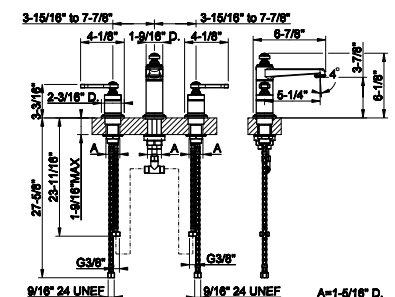

031 Chrome	2.200	707 Black Metal Br. PVD	3.477
149 Finox Brushed Nickel	2.971	735 Warm Bronze PVD	3.257
187 Aged Bronze	3.477	726 Warm Bronze Br. PVD	3.477
713 Antique Brass	3.477	710 Brass PVD	3.257
030 Copper PVD	3.257	727 Brass Brushed PVD	3.477
706 Black Metal PVD	3.257	720 Nickel PVD	3.257
708 Copper Brushed PVD	3.477	299 Matte Black	2.971