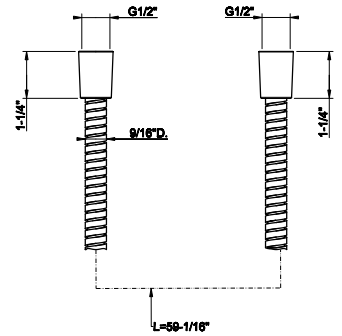

SP02148
Metal flexible hose, 59" length, 1/2" connector.

031 Chrome	166	735 Warm Bronze PVD	264
149 Finox Brushed Nickel	225	726 Warm Bronze Br. PVD	278
187 Aged Bronze	278	710 Brass PVD	264
713 Antique Brass	278	727 Brass Brushed PVD	278
030 Copper PVD	264	246 Gold PVD	296
706 Black Metal PVD	264	720 Nickel PVD	264
708 Copper Brushed PVD	278	299 Matte Black	225
707 Black Metal Br. PVD	278	845 Dark Bronze	269