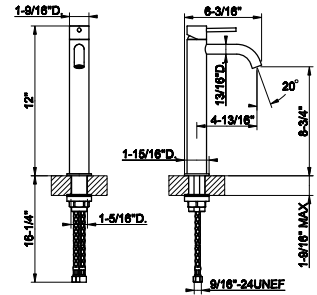

54306

Tall single lever washbasin mixer without pop-up assembly

- Extended spout projection 6-1/8"
- Height 12"
- Drain not included - See DRAINS section
- Max flow rate 1.2 GPM
- ADA compliant
- Handle kit

239 Steel Brushed	1.316
708 Copper Brushed PVD	1.949
707 Black Metal Br. PVD	1.949
726 Warm Bronze Br. PVD	1.949
727 Brass Brushed PVD	1.949