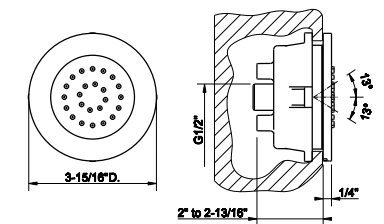

32982

TRIM PARTS ONLY Round in-wall pivoting body spray

- 1/2" connections
- Requires in-wall rough valve 32985
- Max flow rate 1 GPM at 60 PSI

031 Chrome	672	726 Warm Bronze Br. PVD	1.063
149 Finox Brushed Nickel	908	710 Brass PVD	995
187 Aged Bronze	1.063	727 Brass Brushed PVD	1.063
713 Antique Brass	1.063	246 Gold PVD	1.130
030 Copper PVD	995	147 Chrome Brushed	908
706 Black Metal PVD	995	720 Nickel PVD	995
708 Copper Brushed PVD	1.063	279 Matte White	908
707 Black Metal Br. PVD	1.063	299 Matte Black	908
735 Warm Bronze PVD	995