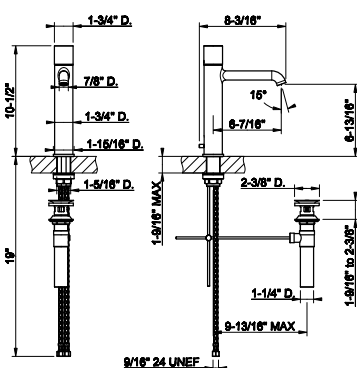

70105

Medium single lever washbasin mixer with pop-up assembly. INTRECCIO

- Spout projection 6-7/16"
- Height 10-1/2"
- 1-1/4" pop up drain and Flexible hoses with 9/16" – 24 UNEF connections.
- Max flow rate 1.2 GPM

031	Chrome	1.063 726	Warm Bronze Br. PVD	1.680
149	Finox Brushed Nickel	1.437 710	Brass PVD	1.574
706	Black Metal PVD	1.574 727	Brass Brushed PVD	1.680
708	Copper Brushed PVD	1.680 299	Matte Black	1.437
707	Black Metal Br. PVD	1.680 845	Dark Bronze	1.680
735	Warm Bronze PVD	1.574