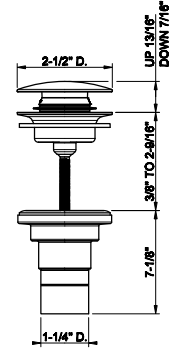

01427

1 1/4" push drain with or without overflow feature

031 Chrome	116	707 Black Metal Br. PVD	329
278 Glossy Coral	283	735 Warm Bronze PVD	329
276 Matte Agave	283	726 Warm Bronze Br. PVD	329
273 Matte Greige	283	710 Brass PVD	329
275 Matte Cipria	283	727 Brass Brushed PVD	329
277 Glossy Odra	283	246 Gold PVD	352
239 Steel Brushed	116	720 Nickel PVD	329
187 Aged Bronze	329	279 Matte White	283
713 Antique Brass	329	716 Gold Brushed PVD	352
030 Copper PVD	329	299 Matte Black	335
706 Black Metal PVD	329	845 Dark Bronze	329
708 Copper Brushed PVD	329