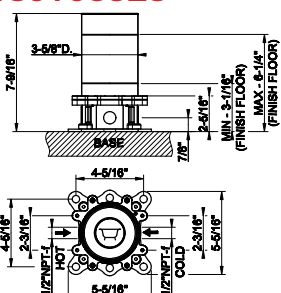

48189+63528