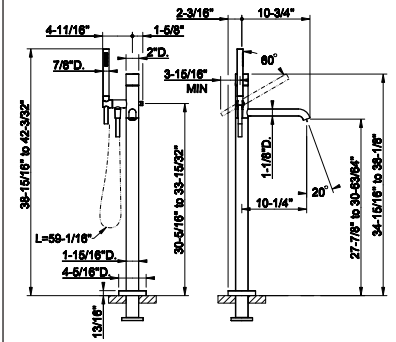

70028

TRIM PARTS ONLY Floor-mounted tub filler UNITO

- Handshower
- Diverter
- Spout projection 10-1/4"
- Requires in-floor rough valve 48189
- Handshower max flow rate 1.75 GPM
- Spout mixed flow rate 6 GPM at 60 PSI.