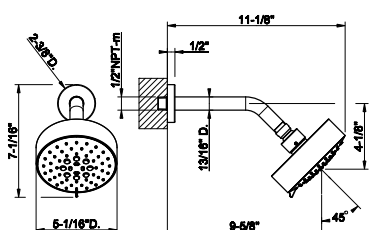

66156

Wall-mounted adjustable shower head with arm.

- 1/2" connections.
- Projection from wall to center 9-7/16"
- Total projection 11-1/16"
- Max flow rate 1.75 GPM

031 Chrome	1.351	735 Warm Bronze PVD	2.000
149 Finox Brushed Nickel	1.824	726 Warm Bronze Br. PVD	2.135
187 Aged Bronze	2.135	710 Brass PVD	2.000
713 Antique Brass	2.135	727 Brass Brushed PVD	2.135
030 Copper PVD	2.000	246 Gold PVD	2.270
706 Black Metal PVD	2.000	720 Nickel PVD	2.000
708 Copper Brushed PVD	2.135	299 Matte Black	1.824
707 Black Metal Br. PVD	2.135	845 Dark Bronze	2.135