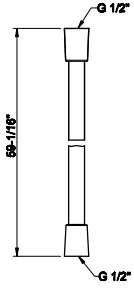

01637
59" flex hose

031 Chrome	116	726 Warm Bronze Br. PVD	186
149 Finox Brushed Nickel	150	710 Brass PVD	176
187 Aged Bronze	186	727 Brass Brushed PVD	186
713 Antique Brass	186	246 Gold PVD	197
030 Copper PVD	176	720 Nickel PVD	176
706 Black Metal PVD	176	279 Matte White	150
708 Copper Brushed PVD	186	299 Matte Black	150
707 Black Metal Br. PVD	186	845 Dark Bronze	186
735 Warm Bronze PVD	176		

54137
59" black flex hose with options to change the metal ends with desired finish

239 Steel Brushed	155
708 Copper Brushed PVD	246
707 Black Metal Br. PVD	246
726 Warm Bronze Br. PVD	246
727 Brass Brushed PVD	246
299 Matte Black	209

SP02148
Metal flexible hose, 59" length, 1/2" connector.

031 Chrome	166	735 Warm Bronze PVD	264
149 Finox Brushed Nickel	225	726 Warm Bronze Br. PVD	278
187 Aged Bronze	278	710 Brass PVD	264
713 Antique Brass	278	727 Brass Brushed PVD	278
030 Copper PVD	264	246 Gold PVD	296
706 Black Metal PVD	264	720 Nickel PVD	264
708 Copper Brushed PVD	278	299 Matte Black	225
707 Black Metal Br. PVD	278	845 Dark Bronze	269