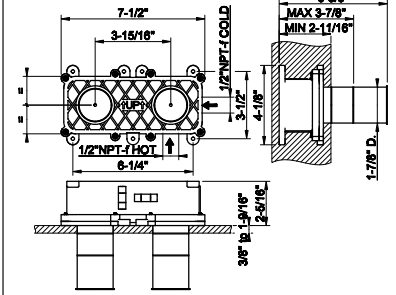

63397+73688