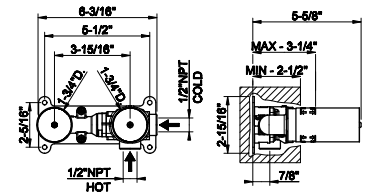

54197+54386