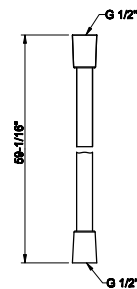

239	Steel Brushed	155
708	Copper Brushed PVD	246
707	Black Metal Br. PVD	246
726	Warm Bronze Br. PVD	246
727	Brass Brushed PVD	246
299	Matte Black	209

SP02148

Metal flexible hose, 59" length, 1/2" connector.