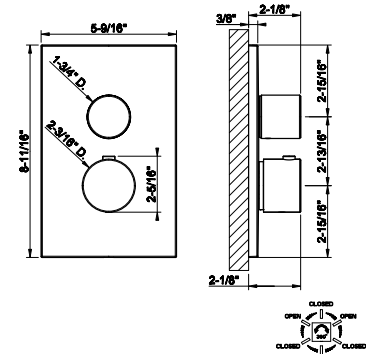

73537

TRIM PARTS ONLY External parts for three ways diverter thermostatic and volume control. RIGATO

- Single backplate
- Vertical application
- Requires in-wall rough valve 09279

031 Chrome	1.552	735 Warm Bronze PVD	2.297
149 Finox Brushed Nickel	2.095	726 Warm Bronze Br. PVD	2.454
187 Aged Bronze	2.454	710 Brass PVD	2.297
713 Antique Brass	2.454	727 Brass Brushed PVD	2.454
030 Copper PVD	2.297	720 Nickel PVD	2.297
706 Black Metal PVD	2.297	299 Matte Black	2.095
708 Copper Brushed PVD	2.454	845 Dark Bronze	2.454
707 Black Metal Br. PVD	2.454