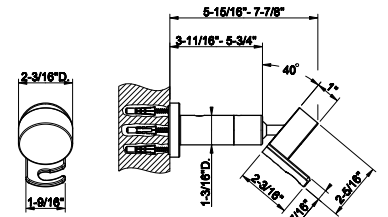

63057

Adjustable handshower hook

031 Chrome	1.000	735 Warm Bronze PVD	1.479
149 Finox Brushed Nickel	1.352	726 Warm Bronze Br. PVD	1.579
187 Aged Bronze	1.579	710 Brass PVD	1.479
713 Antique Brass	1.579	727 Brass Brushed PVD	1.579
030 Copper PVD	1.479	246 Gold PVD	1.679
706 Black Metal PVD	1.479	720 Nickel PVD	1.479
708 Copper Brushed PVD	1.579	299 Matte Black	1.352
707 Black Metal Br. PVD	1.579