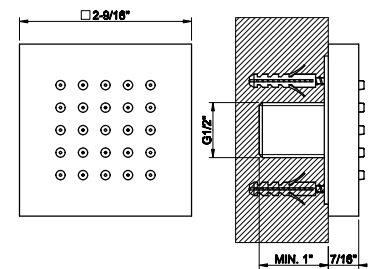

32973

Square body spray

- 1/2" connections
- Max flow rate 1 GPM at 60 PSI

031 Chrome	480	735 Warm Bronze PVD	711
149 Finox Brushed Nickel	648	726 Warm Bronze Br. PVD	759
187 Aged Bronze	759	710 Brass PVD	711
713 Antique Brass	759	727 Brass Brushed PVD	759
030 Copper PVD	711	720 Nickel PVD	711
706 Black Metal PVD	711	299 Matte Black	648
708 Copper Brushed PVD	759	845 Dark Bronze	759
707 Black Metal Br. PVD	759