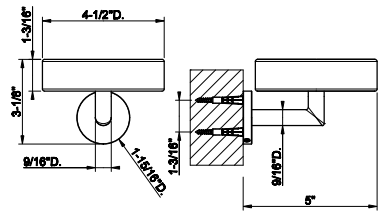

63602

Wall-mounted black soap holder

031 Chrome	333	726 Warm Bronze Br. PVD	526
149 Finox Brushed Nickel	448	710 Brass PVD	491
187 Aged Bronze	526	727 Brass Brushed PVD	526
713 Antique Brass	526	246 Gold PVD	560
030 Copper PVD	491	720 Nickel PVD	491
706 Black Metal PVD	491	279 Matte White	448
708 Copper Brushed PVD	526	299 Matte Black	448
707 Black Metal Br. PVD	526	845 Dark Bronze	526
735 Warm Bronze PVD	491