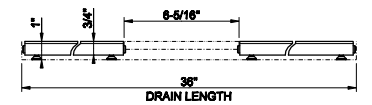

031 Chrome	1.298710	Brass PVD	1.922
239 Steel Brushed	1.298727	Brass Brushed PVD	1.922
030 Copper PVD	1.922246	Gold PVD	2.181
706 Black Metal PVD	1.922147	Chrome Brushed	1.753
708 Copper Brushed PVD	1.922720	Nickel PVD	1.922
707 Black Metal Br. PVD	1.922716	Gold Brushed PVD	2.181
735 Warm Bronze PVD	1.922299	Matte Black	1.753
726 Warm Bronze Br. PVD	1.922