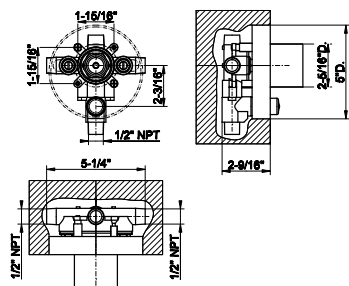

09274+58174

09274

In-wall pressure balance rough valve with 2-way diverter

- 1/2" connections
- Non-Shared Function