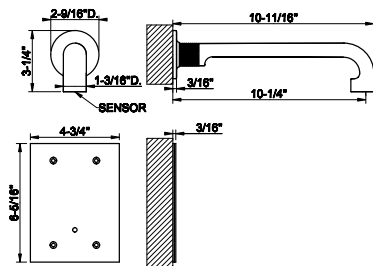

58107

TRIM PARTS ONLY Wall-mounted electronic mixer.
• 1/2" connections
• Spout projection 10-1/4"
• Drain not included - See DRAINS section
• Max flow rate 1.2 GPM - 0.2 GPC
• Requires in-wall rough valve 44665
• 10 sec flow cycle
• Sensor imbedded in the spout
• ADA compliant

031 Chrome	2.568	735 Warm Bronze PVD	3.802
149 Finox Brushed Nickel	3.467	726 Warm Bronze Br. PVD	4.057
187 Aged Bronze	4.057	710 Brass PVD	3.802
713 Antique Brass	4.057	727 Brass Brushed PVD	4.057
030 Copper PVD	3.802	246 Gold PVD	4.314
706 Black Metal PVD	3.802	720 Nickel PVD	3.802
708 Copper Brushed PVD	4.057	299 Matte Black	3.467
707 Black Metal Br. PVD	4.057		

58018

Electronic separate control with under-basin mixer to regulate flow rate and temperature.
• 1/2" connections
• ADA compliant
• 10 sec flow cycle