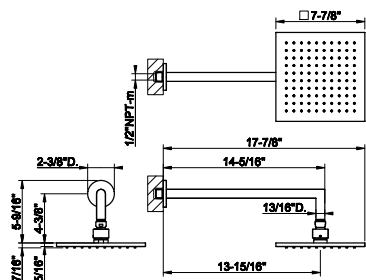

47286

Wall-mounted adjustable shower head with arm

- 1/2" connections
- Projection from wall to center 13-15/16"
- Total projection 17-7/8"
- Square 7-7/8"
- Max flow rate 1.75 GPM

031	Chrome	763
149	Finox Brushed Nickel	1.030
299	Matte Black	1.030