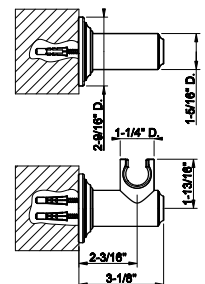

65160

Adjustable handshower hook.

031 Chrome	597	707 Black Metal Br. PVD	945
149 Finox Brushed Nickel	808	735 Warm Bronze PVD	884
187 Aged Bronze	945	726 Warm Bronze Br. PVD	945
713 Antique Brass	945	710 Brass PVD	884
030 Copper PVD	884	727 Brass Brushed PVD	945
706 Black Metal PVD	884	720 Nickel PVD	884
708 Copper Brushed PVD	945	299 Matte Black	808