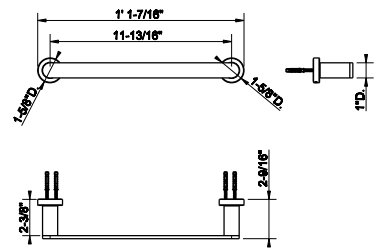

38897

12" towel bar

031	Chrome	271
149	Finox Brushed Nickel	366
299	Matte Black	366