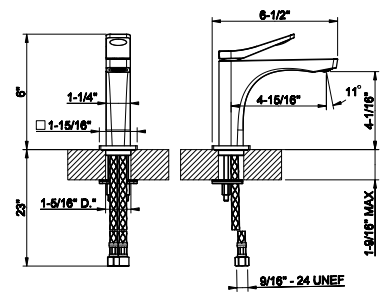

031 Chrome	710	726 Warm Bronze Br. PVD	1.120
149 Finox Brushed Nickel	958	710 Brass PVD	1.050
030 Copper PVD	1.050	727 Brass Brushed PVD	1.120
706 Black Metal PVD	1.050	720 Nickel PVD	1.050
708 Copper Brushed PVD	1.120	279 Matte White	958
707 Black Metal Br. PVD	1.120	299 Matte Black	958
735 Warm Bronze PVD	1.050		

59005

Single lever washbasin mixer with pop-up assembly

- Spout projection 5-1/8"
- Height 6-1/8"
- 1-1/4" D. pop-up drain and flexible hoses with 9/16" – 24 UNEF connections.
- Max flow rate 1.2 GPM
- ADA compliant
- When ordered in #279 drain will be in #031