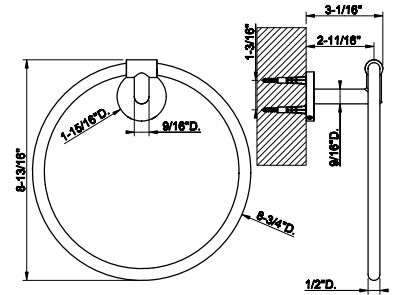

63709

Towel ring

031	Chrome	359	726	Warm Bronze Br. PVD	569
149	Finox Brushed Nickel	484	710	Brass PVD	532
187	Aged Bronze	569	727	Brass Brushed PVD	569
713	Antique Brass	569	246	Gold PVD	604
030	Copper PVD	532	720	Nickel PVD	532
706	Black Metal PVD	532	279	Matte White	484
708	Copper Brushed PVD	569	299	Matte Black	484
707	Black Metal Br. PVD	569	845	Dark Bronze	569
735	Warm Bronze PVD	532