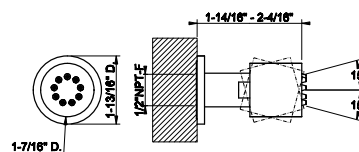

13375

Pivotable body spray
• 1/2" connections
• Max flow rate 0.9 GPM at 60 PSI

031 Chrome	352	726 Warm Bronze Br. PVD	555
149 Finox Brushed Nickel	475	710 Brass PVD	520
187 Aged Bronze	555	727 Brass Brushed PVD	555
713 Antique Brass	555	246 Gold PVD	591
030 Copper PVD	520	147 Chrome Brushed	475
706 Black Metal PVD	520	720 Nickel PVD	520
708 Copper Brushed PVD	555	279 Matte White	475
707 Black Metal Br. PVD	555	299 Matte Black	475
735 Warm Bronze PVD	520