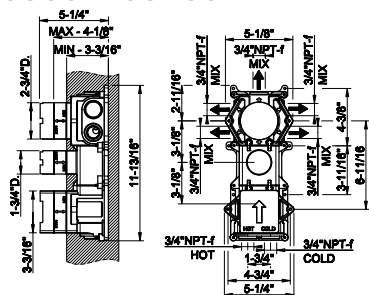

39601+39750

39601

In-wall thermostatic rough valve with 5-way diverter

- High capacity
- 3/4" connections
- Vertical/Horizontal application
- Anti-scalding
- Non shared function

031 Chrome	2.293