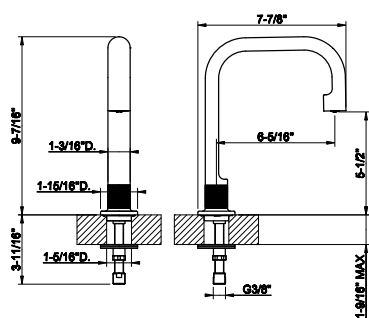

58093

Medium basin spout

031 Chrome	1.000	735 Warm Bronze PVD	1.482
149 Finox Brushed Nickel	1.352	726 Warm Bronze Br. PVD	1.582
187 Aged Bronze	1.582	710 Brass PVD	1.482
713 Antique Brass	1.582	727 Brass Brushed PVD	1.582
030 Copper PVD	1.482	246 Gold PVD	1.682
706 Black Metal PVD	1.482	720 Nickel PVD	1.482
708 Copper Brushed PVD	1.582	299 Matte Black	1.352
707 Black Metal Br. PVD	1.582	845 Dark Bronze	1.580