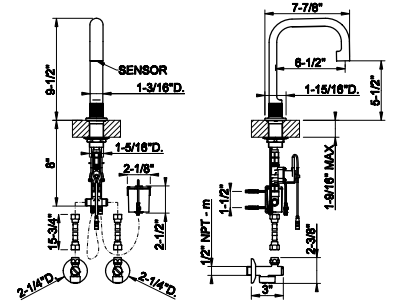

58023

Electronic basin mixer with temperature and water flow rate adjustment through under-basin control

- 1/2" connections
- Spout projection 6-1/2"
- Height 9-1/2"
- Drain not included - See DRAINS section
- Max flow rate 1.2 GPM - 0.2 GPC
- 10 sec flow cycle
- Sensor imbedded in the spout
- ADA compliant

031 Chrome	2.644	735 Warm Bronze PVD	3.912
149 Finox Brushed Nickel	3.569	726 Warm Bronze Br. PVD	4.176
187 Aged Bronze	4.176	710 Brass PVD	3.912
713 Antique Brass	4.176	727 Brass Brushed PVD	4.176
030 Copper PVD	3.912	246 Gold PVD	4.440
706 Black Metal PVD	3.912	720 Nickel PVD	3.912
708 Copper Brushed PVD	4.176	299 Matte Black	3.569
707 Black Metal Br. PVD	4.176