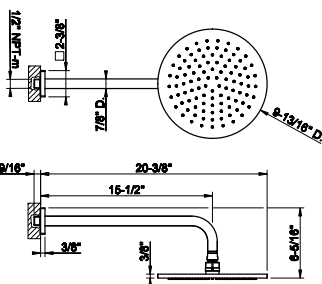

59148

Wall-mounted adjustable shower head with arm.

- 1/2" connections.
- Projection from wall to center 15-1/2"
- Total projection 20-3/8"
- Max flow rate 1.75 GPM

031 Chrome	1.022	726 Warm Bronze Br. PVD	1.613
149 Finox Brushed Nickel	1.378	710 Brass PVD	1.511
030 Copper PVD	1.511	727 Brass Brushed PVD	1.613
706 Black Metal PVD	1.511	720 Nickel PVD	1.511
708 Copper Brushed PVD	1.613	279 Matte White	1.378
707 Black Metal Br. PVD	1.613	299 Matte Black	1.378
735 Warm Bronze PVD	1.511		

39349

Wall-mounted adjustable shower head with arm.

- 1/2" connections
- Projection from wall to center 13-15/16"
- Total projection 19-13/16"
- Diameter 11-13/16"
- Max flow rate 1.75 GPM

238 Mirror Steel	1.578
239 Steel Brushed	1.578

47284

Wall-mounted adjustable shower head with arm.

- 1/2" connections
- Projection from wall to center 13-15/16"
- Total projection 17-7/8"
- Diameter 7-7/8"
- Max flow rate 1.75 GPM

031 Chrome	763
149 Finox Brushed Nickel	1.030
299 Matte Black	1.030

63348

Wall-mounted adjustable shower head with arm.

- 1/2" connections.
- Projection from wall to center 13-7/8"
- Total projection 18-3/4"
- Max flow rate 1.75 GPM

031 Chrome	945	707 Black Metal Br. PVD	1.491
149 Finox Brushed Nickel	1.274	735 Warm Bronze PVD	1.395
187 Aged Bronze	1.491	726 Warm Bronze Br. PVD	1.491
713 Antique Brass	1.491	710 Brass PVD	1.395
030 Copper PVD	1.395	727 Brass Brushed PVD	1.491
706 Black Metal PVD	1.395	720 Nickel PVD	1.395
708 Copper Brushed PVD	1.491	299 Matte Black	1.274

58185

Wall-mounted adjustable shower head with arm.

- 1/2" connections.
- Projection from wall to center 15-1/2"
- Total projection 19-3/4"
- Max flow rate 1.75 GPM