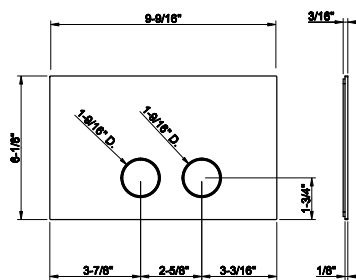

54671

Flush Actuator Plate RIGATO

- •Stainless steel
- •Compatible with GEBERIT models: 111.597.001, 111.902.005, 111.798.00.1, 111.335.00.5
- •Without visible fixing system

031 Chrome	2.247	707 Black Metal Br. PVD	3.549
149 Finox Brushed Nickel	3.034	735 Warm Bronze PVD	3.325
187 Aged Bronze	3.549	726 Warm Bronze Br. PVD	3.549
713 Antique Brass	3.549	710 Brass PVD	3.325
030 Copper PVD	3.325	727 Brass Brushed PVD	3.549
706 Black Metal PVD	3.325	720 Nickel PVD	3.325
708 Copper Brushed PVD	3.549	299 Matte Black	3.034

54681

Flush Actuator Plate DIAMANTATO

- •Stainless steel
- •Compatible with GEBERIT models: 111.597.001, 111.902.005, 111.798.00.1, 111.335.00.5
- •Without visible fixing system

031 Chrome	2.247	707 Black Metal Br. PVD	3.549
149 Finox Brushed Nickel	3.034	735 Warm Bronze PVD	3.325
187 Aged Bronze	3.549	726 Warm Bronze Br. PVD	3.549
713 Antique Brass	3.549	710 Brass PVD	3.325
030 Copper PVD	3.325	727 Brass Brushed PVD	3.549
706 Black Metal PVD	3.325	720 Nickel PVD	3.325
708 Copper Brushed PVD	3.549	299 Matte Black	3.034