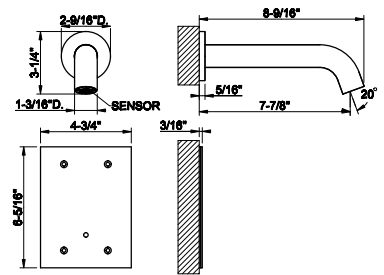

44665+54115