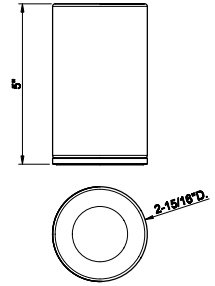

58531

Standing tumbler holder, white

031 Chrome	379735	Warm Bronze PVD	562
149 Finox Brushed Nickel	513726	Warm Bronze Br. PVD	599
187 Aged Bronze	599710	Brass PVD	562
713 Antique Brass	599727	Brass Brushed PVD	599
030 Copper PVD	562246	Gold PVD	637
706 Black Metal PVD	562720	Nickel PVD	562
708 Copper Brushed PVD	599299	Matte Black	513
707 Black Metal Br. PVD	599845	Dark Bronze	599