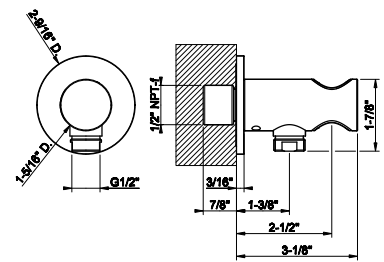

63461

Wall elbow with built in water intake and fixed hook

- 1/2" connection

031 Chrome	397	735 Warm Bronze PVD	588
149 Finox Brushed Nickel	536	726 Warm Bronze Br. PVD	628
187 Aged Bronze	628	710 Brass PVD	588
713 Antique Brass	628	727 Brass Brushed PVD	628
030 Copper PVD	588	720 Nickel PVD	588
706 Black Metal PVD	588	299 Matte Black	536
708 Copper Brushed PVD	628	845 Dark Bronze	628
707 Black Metal Br. PVD	628