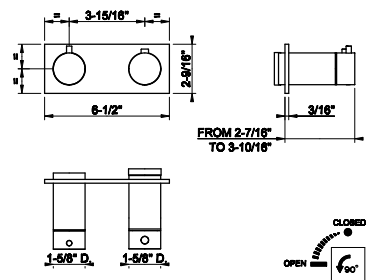

54169+63332