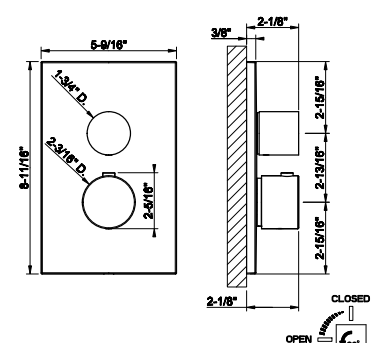

73633

TRIM PARTS ONLY External parts for thermostatic with single volume control. DIAMANTATO

- Single backplate
- Vertical application
- Requires in-wall rough valve 09279

031 Chrome	1.552	735 Warm Bronze PVD	2.297
149 Finox Brushed Nickel	2.095	726 Warm Bronze Br. PVD	2.454
187 Aged Bronze	2.454	710 Brass PVD	2.297
713 Antique Brass	2.454	727 Brass Brushed PVD	2.454
030 Copper PVD	2.297	720 Nickel PVD	2.297
706 Black Metal PVD	2.297	299 Matte Black	2.095
708 Copper Brushed PVD	2.454	845 Dark Bronze	2.454
707 Black Metal Br. PVD	2.454