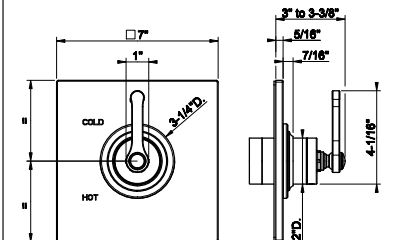

031	Chrome	912	707	Black Metal Br. PVD	1.442
149	Finox Brushed Nickel	1.232	735	Warm Bronze PVD	1.350
187	Aged Bronze	1.442	726	Warm Bronze Br. PVD	1.442
713	Antique Brass	1.442	710	Brass PVD	1.350
030	Copper PVD	1.350	727	Brass Brushed PVD	1.442
706	Black Metal PVD	1.350	720	Nickel PVD	1.350
708	Copper Brushed PVD	1.442	299	Matte Black	1.232