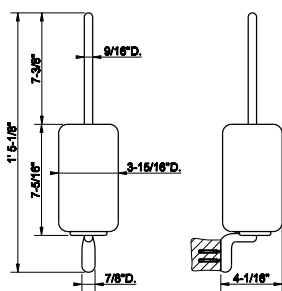

38019

Wall-mounted brush holder, white

031	Chrome	640	099	Black XL	865
123	Copper GHRC	769			
124	Black Metal GHRC	769			
125	Copper Brushed GHRC	832			
126	Black Metal Br. GHRC	832			
079	White CN	865