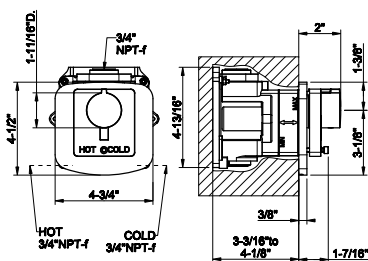

39666

TRIM PARTS ONLY External parts for individual thermostatic mixer

- High Capacity
- 3/4" connections
- Vertical/horizontal application
- Anti-scalding
- Requires in-wall rough valve 39681