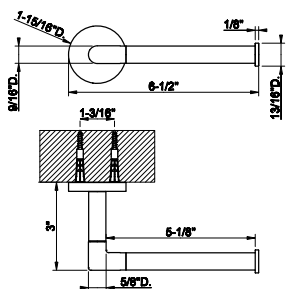

63855
Wall-mounted tissue holder. Vertical or horizontal application

031 Chrome	322	707 Black Metal Br. PVD	511
149 Finox Brushed Nickel	434	735 Warm Bronze PVD	478
187 Aged Bronze	511	726 Warm Bronze Br. PVD	511
713 Antique Brass	511	710 Brass PVD	478
030 Copper PVD	478	727 Brass Brushed PVD	511
706 Black Metal PVD	478	720 Nickel PVD	478
708 Copper Brushed PVD	511	299 Matte Black	434