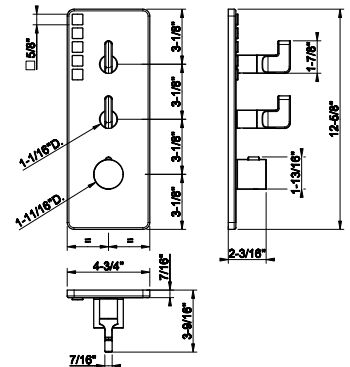

58212

TRIM PARTS ONLY External parts for 5-way thermostatic diverter with volume control - L Handles

- Single backplate
- High capacity
- 3/4" connections
- Vertical/Horizontal application
- Anti-scalding
- Requires in-wall rough valve 39601

031	Chrome	1.786	735	Warm Bronze PVD	2.643
149	Finox Brushed Nickel	2.411	726	Warm Bronze Br. PVD	2.820
187	Aged Bronze	2.820	710	Brass PVD	2.643
713	Antique Brass	2.820	727	Brass Brushed PVD	2.820
030	Copper PVD	2.643	246	Gold PVD	2.998
706	Black Metal PVD	2.643	720	Nickel PVD	2.643
708	Copper Brushed PVD	2.820	299	Matte Black	2.411
707	Black Metal Br. PVD	2.820	845	Dark Bronze	2.820