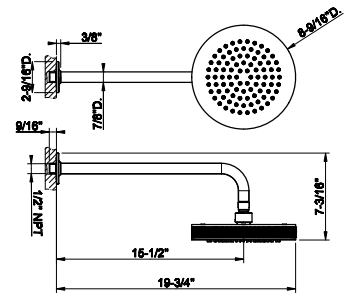

58185

1. Wall-mounted adjustable shower head with arm.
2. 1/2" connections.
   - Projection from wall to center 15-1/2"
   - Total projection 19-3/4"
   - Max flow rate 1.75 GPM

031 Chrome	2.264	735 Warm Bronze PVD	3.350
149 Finox Brushed Nickel	3.055	726 Warm Bronze Br. PVD	3.576
187 Aged Bronze	3.576	710 Brass PVD	3.350
713 Antique Brass	3.576	727 Brass Brushed PVD	3.576
030 Copper PVD	3.350	246 Gold PVD	3.803
706 Black Metal PVD	3.350	720 Nickel PVD	3.350
708 Copper Brushed PVD	3.576	299 Matte Black	3.055
707 Black Metal Br. PVD	3.576	845 Dark Bronze	3.576