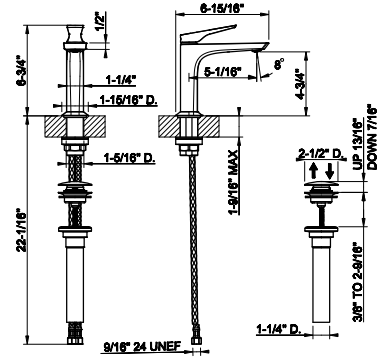

72051

Single lever washbasin mixer with Stop&Go assembly

- Spout projection 5-1/16"
- Height 6-3/4"
- 1-1/4" D. Drain
- Max flow rate 1.2 GPM

031 Chrome	826	726 Warm Bronze Br. PVD	1.305
149 Finox Brushed Nickel	1.116	710 Brass PVD	1.223
187 Aged Bronze	1.305	727 Brass Brushed PVD	1.305
713 Antique Brass	1.305	246 Gold PVD	1.389
030 Copper PVD	1.223	720 Nickel PVD	1.223
706 Black Metal PVD	1.223	716 Gold Brushed PVD	1.389
708 Copper Brushed PVD	1.305	299 Matte Black	1.116
707 Black Metal Br. PVD	1.305	845 Dark Bronze	1.305
735 Warm Bronze PVD	1.223