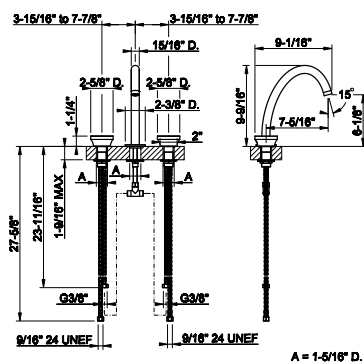

66014

Widespread washbasin mixer without pop-up assembly

- Can be combined with the insert 66600 and 66602 of the desired finish.
- Spout projection 7-5/16"
- Height 9-9/16"
- Drain not included - See DRAINS section
- Max flow rate 1.2 GPM
- Flexible hoses with 9/16" – 24 UNEF connections.