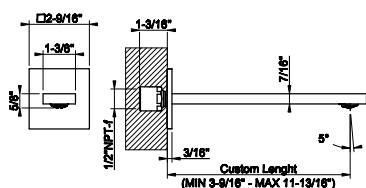

73104

Wall-mounted washbasin spout only

- Connection 1/2" NPT-F
- Spout projection 3-9/16" 11-13/16"
- Requires mixer control
- Drain not included - See DRAINS section
- Max flow rate 1.2 GPM