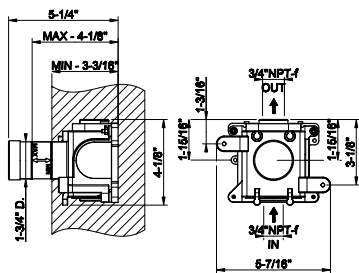

39683+65247

39683

In-wall thermostatic rough valve parts for volume control

- High capacity
- 3/4" connections
- Vertical/Horizontal application
- Anti-scalding

031 Chrome	506