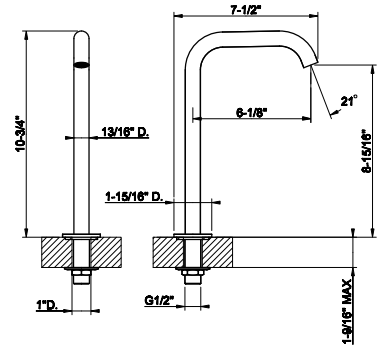

54093

High basin spout

239	Steel Brushed	594
708	Copper Brushed PVD	880
707	Black Metal Br. PVD	880
726	Warm Bronze Br. PVD	880
727	Brass Brushed PVD	880
299	Matte Black	802