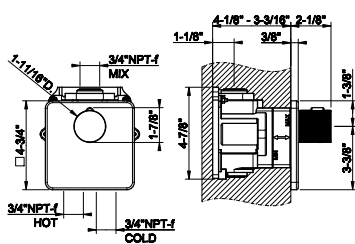

58254

TRIM PARTS ONLY External parts for individual thermostatic mixer

- High capacity
- 3/4" connections
- Vertical/Horizontal application
- Anti-scalding
- Requires in-wall rough valve 39681

031 Chrome	889	735 Warm Bronze PVD	1.813
149 Finox Brushed Nickel	1.653	726 Warm Bronze Br. PVD	1.936
187 Aged Bronze	1.936	710 Brass PVD	1.813
713 Antique Brass	1.936	727 Brass Brushed PVD	1.936
030 Copper PVD	1.813	246 Gold PVD	2.057
706 Black Metal PVD	1.813	720 Nickel PVD	1.813
708 Copper Brushed PVD	1.936	299 Matte Black	1.653
707 Black Metal Br. PVD	1.936	845 Dark Bronze	1.936