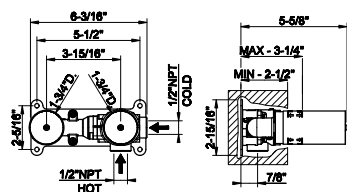

54197+54390