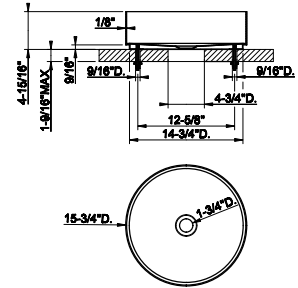

239 Steel Brushed	2.129
708 Copper Brushed PVD	6.074
707 Black Metal Br. PVD	6.074
726 Warm Bronze Br. PVD	6.074
727 Brass Brushed PVD	6.074
299 Matte Black	3.853