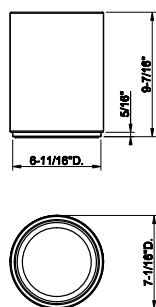

45590

White waste-paper basket