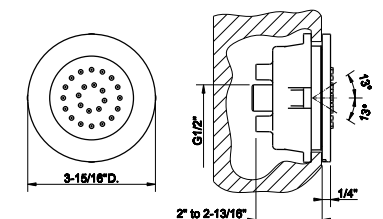

32982

TRIM PARTS ONLY Round in-wall pivotable body spray

- 1/2" connections
- Requires in-wall rough valve 32985
- Max flow rate 1 GPM at 60 PSI

031 Chrome	672	726 Warm Bronze Br. PVD	1.063
149 Finox Brushed Nickel	908	710 Brass PVD	995
187 Aged Bronze	1.063	727 Brass Brushed PVD	1.063
713 Antique Brass	1.063	246 Gold PVD	1.130
030 Copper PVD	995	147 Chrome Brushed	908
706 Black Metal PVD	995	720 Nickel PVD	995
708 Copper Brushed PVD	1.063	279 Matte White	908
707 Black Metal Br. PVD	1.063	299 Matte Black	908
735 Warm Bronze PVD	995