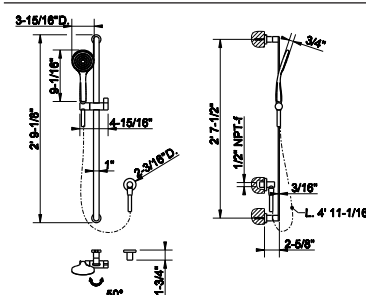

39342

Handshower and adjustable sliding rail set

- Adjustable bar
- Adjustable hook
- 59" Flex hose
- Wall elbow
- Max flow rate 1.75 GPM

031	Chrome	1.470
149	Finox Brushed Nickel	1.986
299	Matte Black	1.986