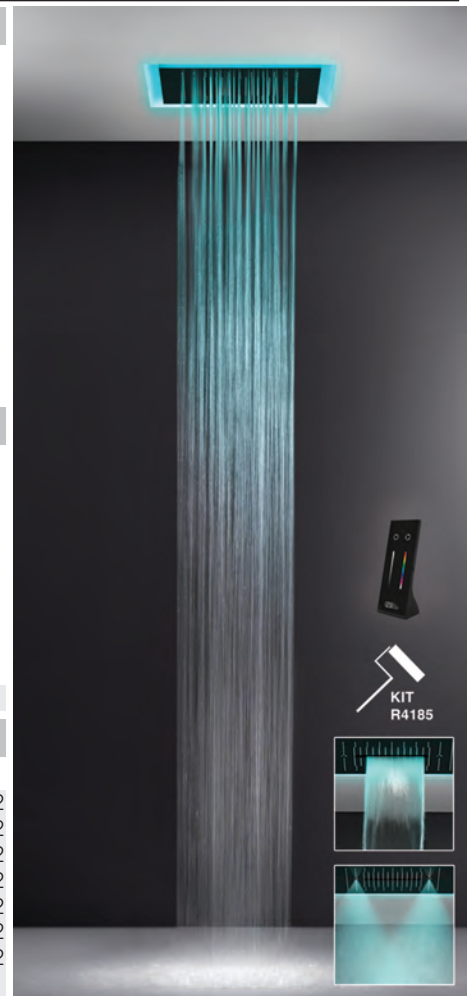

279 Matte White 8.903

57016

Cover for 19-7/8" multifunction system

238 Mirror Steel	1.602	735 Warm Bronze PVD	3.552
239 Steel Brushed	1.602	726 Warm Bronze Br. PVD	3.792
187 Aged Bronze	3.792	710 Brass PVD	3.552
713 Antique Brass	3.792	727 Brass Brushed PVD	3.792
030 Copper PVD	3.552	246 Gold PVD	4.032
706 Black Metal PVD	3.552	720 Nickel PVD	3.552
708 Copper Brushed PVD	3.792	299 Matte Black	2.162
707 Black Metal Br. PVD	3.792		