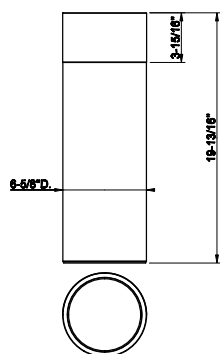

707 Black Metal Br. PVD	7.595
726 Warm Bronze Br. PVD	7.595

68325
Vase TRAME 6-5/8" diameter, 19-13/16"H

707 Black Metal Br. PVD	6.999
726 Warm Bronze Br. PVD	6.999

68115
Vase INTRECCIO 4" diameter, 11-15/16"H