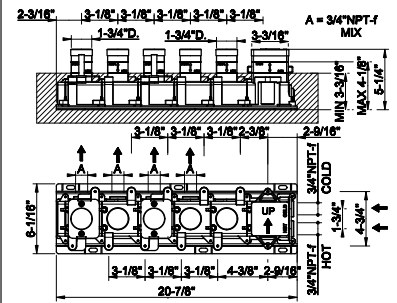

63015

In-wall thermostatic rough valve for four simultaneous functions.

- High capacity
- 3/4" connections
- Anti-scalding

031 Chrome 1.984

66226

TRIM PARTS ONLY External parts for thermostatic mixer for four functions, with push-button on/off control

- Single backplate
- 1/2" connections
- Anti-scalding
- Requires in-wall rough valve 63015
- Can be combined with the insert 66600 and 66602 of the desired finish.

031	Chrome	3.633	727	Brass Brushed PVD	5.741
149	Finox Brushed Nickel	4.907	720	Nickel PVD	5.378
706	Black Metal PVD	5.378	299	Matte Black	4.907
708	Copper Brushed PVD	5.741	845	Dark Bronze	5.741
707	Black Metal Br. PVD	5.741			
726	Warm Bronze Br. PVD	5.741			

63015+66226