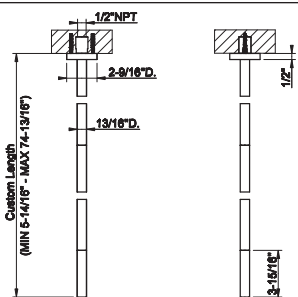

54396

1. Ceiling-mounted washbasin spout only
2. Custom length: Minimum 5-14/16" - Maximum 74-13/16"
   - Drain not included - See DRAINS section
   - Requires mixer control 54319 + 53112 or 54305
   - Max flow rate 1.2 GPM