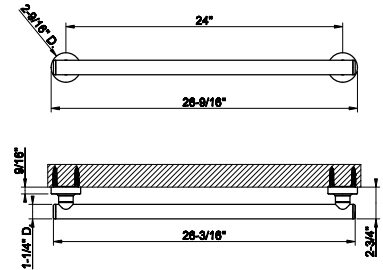

65519

Safety grip-handle for bathtub and shower enclosure
• 24" length

031	Chrome	1.894	707	Black Metal Br. PVD	2.993
149	Finox Brushed Nickel	2.557	735	Warm Bronze PVD	2.804
187	Aged Bronze	2.993	726	Warm Bronze Br. PVD	2.993
713	Antique Brass	2.993	710	Brass PVD	2.804
030	Copper PVD	2.804	727	Brass Brushed PVD	2.993
706	Black Metal PVD	2.804	720	Nickel PVD	2.804
708	Copper Brushed PVD	2.993	299	Matte Black	2.557