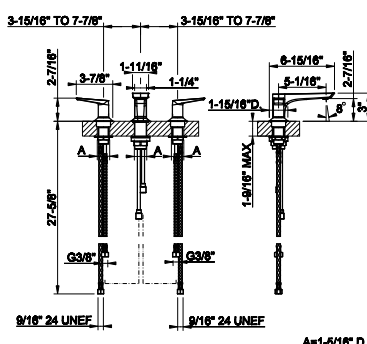

031 Chrome	1.145	726 Warm Bronze Br. PVD	1.813
149 Finox Brushed Nickel	1.548	710 Brass PVD	1.697
187 Aged Bronze	1.813	727 Brass Brushed PVD	1.813
713 Antique Brass	1.813	246 Gold PVD	1.924
030 Copper PVD	1.697	720 Nickel PVD	1.697
706 Black Metal PVD	1.697	716 Gold Brushed PVD	1.924
708 Copper Brushed PVD	1.813	299 Matte Black	1.548
707 Black Metal Br. PVD	1.813	845 Dark Bronze	1.813
735 Warm Bronze PVD	1.697		

72013

Widespread washbasin mixer without pop-up assembly

- Spout projection 5-1/16"
- Height 3"
- Drain not included - See DRAINS section
- Max flow rate 1.2 GPM

031 Chrome	1.355	726 Warm Bronze Br. PVD	2.143
149 Finox Brushed Nickel	1.830	710 Brass PVD	2.006
187 Aged Bronze	2.143	727 Brass Brushed PVD	2.143
713 Antique Brass	2.143	246 Gold PVD	2.277
030 Copper PVD	2.006	720 Nickel PVD	2.006
706 Black Metal PVD	2.006	716 Gold Brushed PVD	2.277
708 Copper Brushed PVD	2.143	299 Matte Black	1.830
707 Black Metal Br. PVD	2.143	845 Dark Bronze	2.143
735 Warm Bronze PVD	2.006