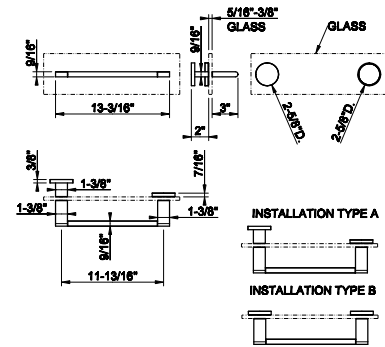

66511

12" Towel rail for glass fixing

031 Chrome	1.159	726 Warm Bronze Br. PVD	1.832
149 Finox Brushed Nickel	1.565	710 Brass PVD	1.715
187 Aged Bronze	1.832	727 Brass Brushed PVD	1.832
713 Antique Brass	1.832	246 Gold PVD	1.947
030 Copper PVD	1.715	720 Nickel PVD	1.715
706 Black Metal PVD	1.715	279 Matte White	1.565
708 Copper Brushed PVD	1.832	299 Matte Black	1.565
707 Black Metal Br. PVD	1.832	845 Dark Bronze	1.832
735 Warm Bronze PVD	1.715