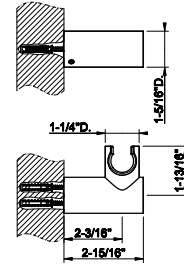

54269

Wall elbow with backplate
• 1/2" connections

239	Steel Brushed	344
708	Copper Brushed PVD	509
707	Black Metal Br. PVD	509
726	Warm Bronze Br. PVD	509
727	Brass Brushed PVD	509
299	Matte Black	464

54157

Handshower fixed hook

239	Steel Brushed	329
708	Copper Brushed PVD	486
707	Black Metal Br. PVD	486
726	Warm Bronze Br. PVD	486
727	Brass Brushed PVD	486
299	Matte Black	445

54160

Handshower adjustable hook

239	Steel Brushed	444
708	Copper Brushed PVD	657
707	Black Metal Br. PVD	657
726	Warm Bronze Br. PVD	657
727	Brass Brushed PVD	657
299	Matte Black	599

54137

59" black flex hose with options to change the metal ends with desired finish

239	Steel Brushed	155
708	Copper Brushed PVD	246
707	Black Metal Br. PVD	246
726	Warm Bronze Br. PVD	246
727	Brass Brushed PVD	246
299	Matte Black	209

SP02148

Metal flexible hose, 59" length, 1/2" connector.

031	Chrome	166	735	Warm Bronze PVD	264
149	Finox Brushed Nickel	225	726	Warm Bronze Br. PVD	278
187	Aged Bronze	278	710	Brass PVD	264
713	Antique Brass	278	727	Brass Brushed PVD	278
030	Copper PVD	264	246	Gold PVD	296
706	Black Metal PVD	264	720	Nickel PVD	264
708	Copper Brushed PVD	278	299	Matte Black	225
707	Black Metal Br. PVD	278	845	Dark Bronze	269