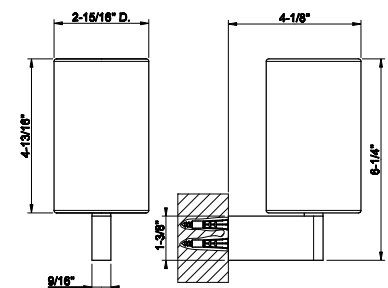

66408

Wall-mounted holder, black

031 Chrome	444 726	Warm Bronze Br. PVD	702
149 Finox Brushed Nickel	600 710	Brass PVD	657
187 Aged Bronze	702 727	Brass Brushed PVD	702
713 Antique Brass	702 246	Gold PVD	746
030 Copper PVD	657 720	Nickel PVD	657
706 Black Metal PVD	657 279	Matte White	600
708 Copper Brushed PVD	702 299	Matte Black	600
707 Black Metal Br. PVD	702 845	Dark Bronze	702
735 Warm Bronze PVD	657