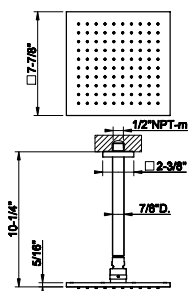

47290

Ceiling-mounted adjustable shower head with arm

- 1/2" connections
- Projection from ceiling 10-1/4"
- Square 7-7/8"
- Max flow rate 1.75 GPM

031	Chrome	688
149	Finox Brushed Nickel	929
299	Matte Black	929