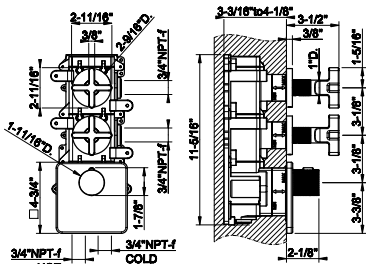

58344

TRIM PARTS ONLY External parts for thermostatic with 2 volume controls

- Separate backplate
- High capacity
- 3/4" connections
- Vertical/Horizontal application
- Anti-scalding
- Requires in-wall rough valve 39693

031 Chrome	2.006	735 Warm Bronze PVD	3.859
149 Finox Brushed Nickel	3.519	726 Warm Bronze Br. PVD	4.119
187 Aged Bronze	4.119	710 Brass PVD	3.859
713 Antique Brass	4.119	727 Brass Brushed PVD	4.119
030 Copper PVD	3.859	246 Gold PVD	4.380
706 Black Metal PVD	3.859	720 Nickel PVD	3.859
708 Copper Brushed PVD	4.119	299 Matte Black	3.519
707 Black Metal Br. PVD	4.119	845 Dark Bronze	4.119