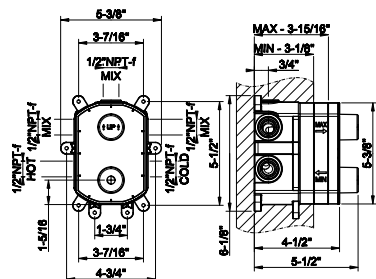

09279+73537