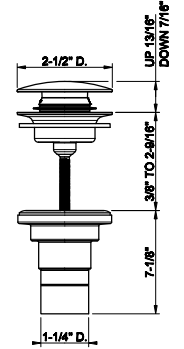

01427

1 1/4" push drain with or without overflow feature

031 Chrome	116	707 Black Metal Br. PVD	329
273 Matte Greige	283	735 Warm Bronze PVD	329
275 Matte Cipria	283	726 Warm Bronze Br. PVD	329
278 Glossy Coral	283	710 Brass PVD	329
277 Glossy Odra	283	727 Brass Brushed PVD	329
276 Matte Agave	283	246 Gold PVD	352
239 Steel Brushed	116	720 Nickel PVD	329
187 Aged Bronze	329	279 Matte White	283
713 Antique Brass	329	716 Gold Brushed PVD	352
030 Copper PVD	329	299 Matte Black	335
706 Black Metal PVD	329	845 Dark Bronze	329
708 Copper Brushed PVD	329