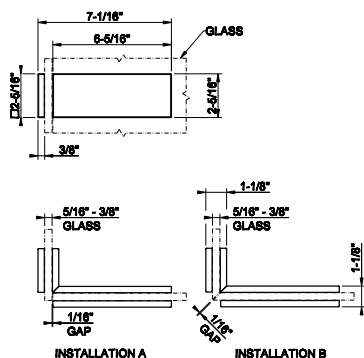

67607

Angular Glass-Glass clamp. DIAMANTATO

- For 5/16" to 3/8" (8-10mm) glass
- Front clamp 6-5/16"W x 2-5/16"H; Side clamp 2-5/16"W x 2-5/16"H

031	Chrome	575	726	Warm Bronze Br. PVD	908
149	Finox Brushed Nickel	777	710	Brass PVD	851
187	Aged Bronze	908	727	Brass Brushed PVD	908
713	Antique Brass	908	246	Gold PVD	965
030	Copper PVD	851	147	Chrome Brushed	777
706	Black Metal PVD	851	720	Nickel PVD	851
708	Copper Brushed PVD	908	716	Gold Brushed PVD	965
707	Black Metal Br. PVD	908	299	Matte Black	777
735	Warm Bronze PVD	851	845	Dark Bronze	908