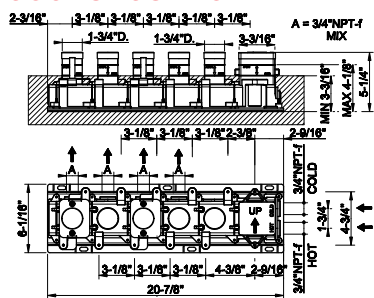

63015+65226

63015

In-wall thermostatic rough valve for four simultaneous functions.

- High capacity
- 3/4" connections
- Anti-scalding

031 Chrome	1.984

65226

TRIM PARTS ONLY External parts for thermostatic mixer for four simultaneous functions, with push-button on/off controls.

- Single backplate
- High capacity
- 3/4" connections
- Anti-scalding
- Vertical/horizontal application
- Requires in-wall rough valve 63015

031 Chrome	3.545	735 Warm Bronze PVD	5.245
149 Finox Brushed Nickel	4.785	726 Warm Bronze Br. PVD	5.597
187 Aged Bronze	5.597	710 Brass PVD	5.245
713 Antique Brass	5.597	727 Brass Brushed PVD	5.597
030 Copper PVD	5.245	246 Gold PVD	5.955
706 Black Metal PVD	5.245	720 Nickel PVD	5.245
708 Copper Brushed PVD	5.597	299 Matte Black	4.785
707 Black Metal Br. PVD	5.597