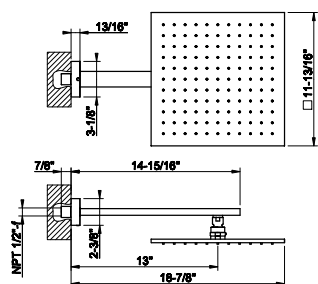

26648

Wall-mounted adjustable shower head with arm

- 1/2" connections
- Projection from wall to center 13"
- Total projection 17-1/4"
- Max flow rate 1.75 GPM

031	Chrome	1.910	735	Warm Bronze PVD	2.828
149	Finox Brushed Nickel	2.579	726	Warm Bronze Br. PVD	3.018
187	Aged Bronze	3.018	710	Brass PVD	2.828
713	Antique Brass	3.018	727	Brass Brushed PVD	3.018
030	Copper PVD	2.828	720	Nickel PVD	2.828
706	Black Metal PVD	2.828	299	Matte Black	2.579
708	Copper Brushed PVD	3.018	845	Dark Bronze	3.018
707	Black Metal Br. PVD	3.018