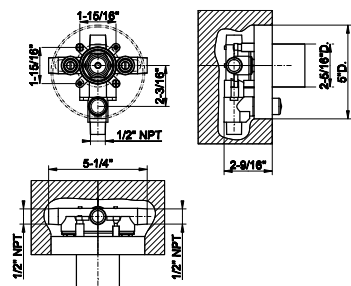

09274+65174

09274

In-wall pressure balance rough valve with 2-way diverter
• 1/2" connections
• Non-Shared Function