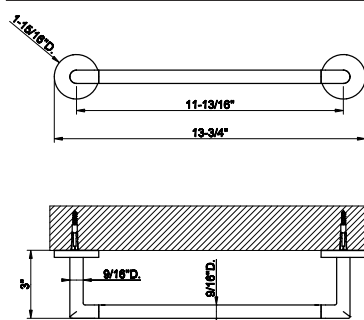

63697
12" Towel rail

031 Chrome	280	726 Warm Bronze Br. PVD	441
149 Finox Brushed Nickel	378	710 Brass PVD	415
187 Aged Bronze	441	727 Brass Brushed PVD	441
713 Antique Brass	441	246 Gold PVD	471
030 Copper PVD	415	720 Nickel PVD	415
706 Black Metal PVD	415	279 Matte White	378
708 Copper Brushed PVD	441	299 Matte Black	378
707 Black Metal Br. PVD	441	845 Dark Bronze	441
735 Warm Bronze PVD	415