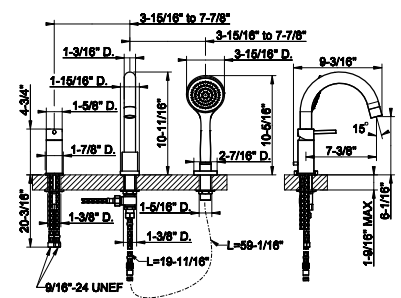

38379

Floor-mounted tub filler in-floor rough valve

031 Chrome	736

38379+24943

24943

TRIM PARTS ONLY Floor-mounted tub filler

- Handshower
- 59" flex hose
- Diverter
- Requires in-floor rough valve 38379
- Spout projection 9-7/16"
- Handshower max flow rate 1.75 GPM
- Spout max flow rate 6 GPM at 60 PSI

031 Chrome	2.963
149 Finox Brushed Nickel	4.000
299 Matte Black	4.000

18637

Three-hole roman tub set

- Diverter in the spout.
- Spout projection 7-3/8"
- Height 10-11/16"
- 59" flexible hose and pull-out antilimestone handshower.
- Handshower Max flow rate 1.75 GPM
- Spout: mixed flow rate 5 GPM at 60 PSI

031 Chrome	1.314
149 Finox Brushed Nickel	1.774
299 Matte Black	1.774

38785

Wall mounted Bath spout only

- 1/2' connections with separate control (not included)
- Spout projection 6-5/8"
- Drain not included - See DRAINS section
- Requires mixer control 18643
- Flow rate 6.4 GPM at 60 PSI

031 Chrome	376
149 Finox Brushed Nickel	508
299 Matte Black	508