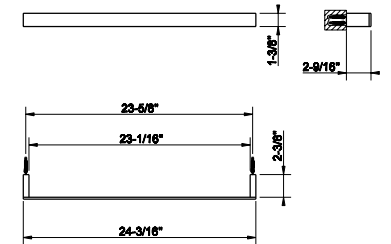

20903

24" towel bar

031 Chrome	633707	Black Metal Br. PVD	1.000
149 Finox Brushed Nickel	855735	Warm Bronze PVD	937
187 Aged Bronze	1.000726	Warm Bronze Br. PVD	1.000
713 Antique Brass	1.000710	Brass PVD	937
030 Copper PVD	937727	Brass Brushed PVD	1.000
706 Black Metal PVD	937720	Nickel PVD	937
708 Copper Brushed PVD	1.000099	Black XL	855