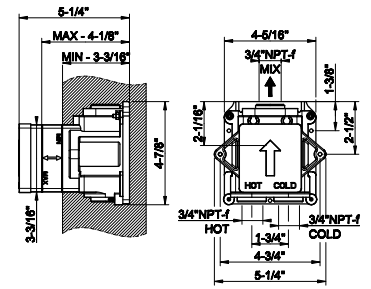

39681+58254