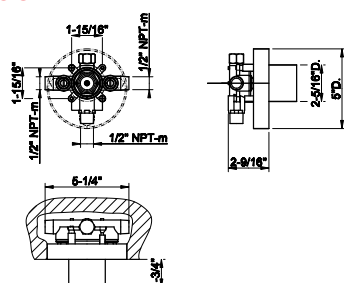

09272+72172