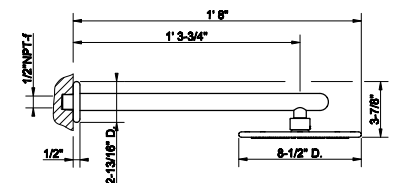

33755

Wall-mounted shower head

- 1/2" connections
- Projection from wall to center 15-3/4"
- Total projection 20"
- Max flow rate 1.75GPM

031 Chrome	1.490	299 Matte Black	2.012
123 Copper GHRC	1.789		
124 Black Metal GHRC	1.789		
125 Copper Brushed GHRC	1.937		
126 Black Metal Br. GHRC	1.937		
279 Matte White	2.012