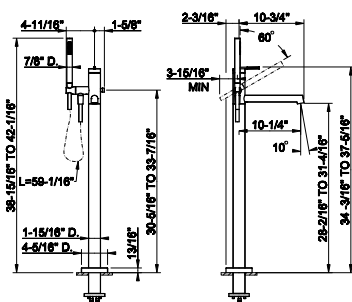

63528

TRIM PARTS ONLY floor-mounted tub filler

- Handshower
- 59" flex hose
- diverter
- Spout projection 10-1/4"
- Handshower max flow rate 1.75 GPM
- Spout mixed flow rate 6 GPM at 60 PSI
- Requires in-floor rough valve 48189