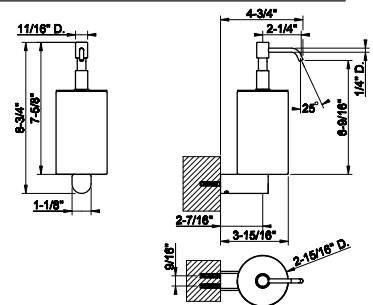

59513

Wall-mounted liquid soap dispenser, white

031 Chrome	633	726 Warm Bronze Br. PVD	1.000
149 Finox Brushed Nickel	855	710 Brass PVD	937
030 Copper PVD	937	727 Brass Brushed PVD	1.000
706 Black Metal PVD	937	720 Nickel PVD	937
708 Copper Brushed PVD	1.000	279 Matte White	855
707 Black Metal Br. PVD	1.000	299 Matte Black	855
735 Warm Bronze PVD	937