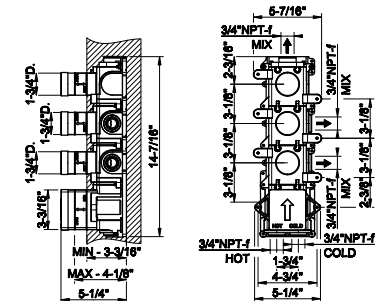

39695+39754