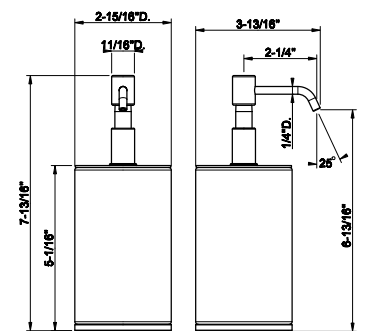

66438

Standing soap dispenser holder, black

031 Chrome	631 726	Warm Bronze Br. PVD	998
149 Finox Brushed Nickel	852 710	Brass PVD	935
187 Aged Bronze	998 727	Brass Brushed PVD	998
713 Antique Brass	998 246	Gold PVD	1.061
030 Copper PVD	935 720	Nickel PVD	935
706 Black Metal PVD	935 279	Matte White	852
708 Copper Brushed PVD	998 299	Matte Black	852
707 Black Metal Br. PVD	998 845	Dark Bronze	998
735 Warm Bronze PVD	935