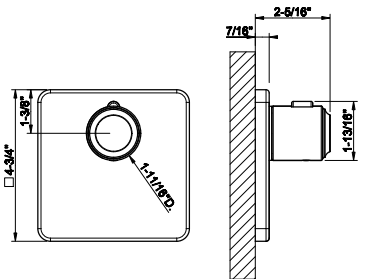

- High capacity
- 3/4" connections
- Vertical/Horizontal application
- Anti-scalding
- Requires in-wall rough valve 39681

031	Chrome	1.047	707	Black Metal Br. PVD	1.655
149	Finox Brushed Nickel	1.414	735	Warm Bronze PVD	1.550
187	Aged Bronze	1.655	726	Warm Bronze Br. PVD	1.655
713	Antique Brass	1.655	710	Brass PVD	1.550
030	Copper PVD	1.550	727	Brass Brushed PVD	1.655
706	Black Metal PVD	1.550	720	Nickel PVD	1.550
708	Copper Brushed PVD	1.655	299	Matte Black	1.414