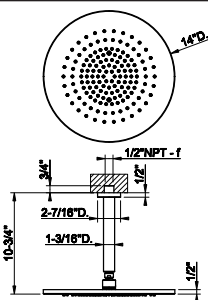

54152

Ceiling-mounted adjustable shower head with arm

- 1/2" connections
- Projection from ceiling 10-3/4"
- Max flow rate 1.75 GPM

239	Steel Brushed	2.740
708	Copper Brushed PVD	4.056
707	Black Metal Br. PVD	4.056
726	Warm Bronze Br. PVD	4.056
727	Brass Brushed PVD	4.056
299	Matte Black	3.700