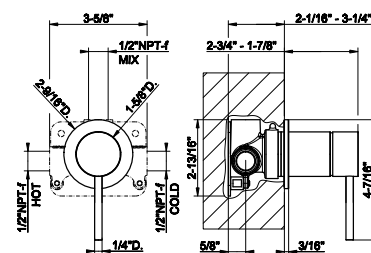

54119

TRIM PARTS ONLY Wall-mounted washbasin mixer control

- For spouts 54199 or 54196
- 1/2" connections
- Drain not included - See DRAINS section
- Requires in-wall rough valve 53112
- ADA compliant
- Handle kit

239	Steel Brushed	510
708	Copper Brushed PVD	756
707	Black Metal Br. PVD	756
726	Warm Bronze Br. PVD	756
727	Brass Brushed PVD	756
299	Matte Black	689