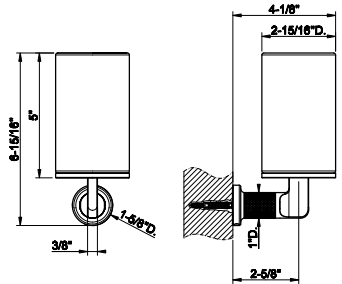

58507

Wall-mounted holder, white

031 Chrome	594 735	Warm Bronze PVD	878
149 Finox Brushed Nickel	803 726	Warm Bronze Br. PVD	937
187 Aged Bronze	937 710	Brass PVD	878
713 Antique Brass	937 727	Brass Brushed PVD	937
030 Copper PVD	878 246	Gold PVD	998
706 Black Metal PVD	878 720	Nickel PVD	878
708 Copper Brushed PVD	937 299	Matte Black	803
707 Black Metal Br. PVD	937 845	Dark Bronze	937