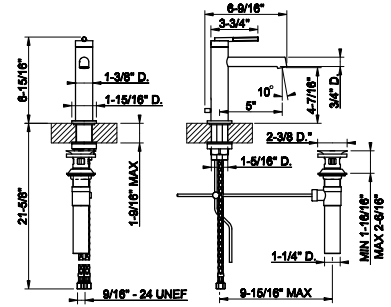

63501

Single lever washbasin mixer with pop-up assembly

- Spout projection 5"
- Height 6-15/16"
- 1-1/4" D. pop-up drain and flexible hoses with 9/16" - 24 UNEF connections.
- Max flow rate 1.2 GPM
- ADA compliant

031 Chrome	825	707 Black Metal Br. PVD	1.302
149 Finox Brushed Nickel	1.111	735 Warm Bronze PVD	1.219
187 Aged Bronze	1.302	726 Warm Bronze Br. PVD	1.302
713 Antique Brass	1.302	710 Brass PVD	1.219
030 Copper PVD	1.219	727 Brass Brushed PVD	1.302
706 Black Metal PVD	1.219	720 Nickel PVD	1.219
708 Copper Brushed PVD	1.302	299 Matte Black	1.111

63502

Single lever washbasin mixer without pop-up assembly

- Spout projection 5"
- Height 6-15/16"
- Drain not included - See DRAINS section
- Max flow rate 1.2 GPM
- ADA compliant