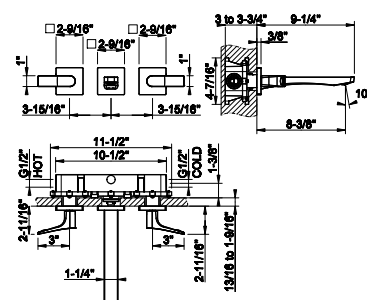

48089+59090