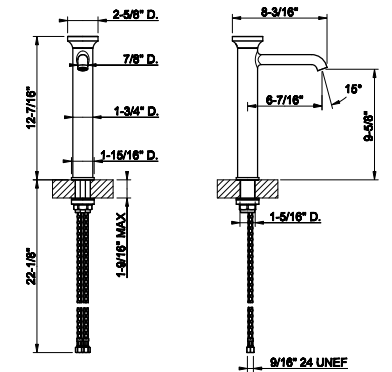

66004

1. Tall single lever washbasin mixer without pop-up assembly.
2. Can be combined with the insert 66600 and 66602 of the desired finish.
   - Spout projection 6-7/16"
   - Height 12-1/2"
   - Drain not included - See DRAINS section
   - Max flow rate 1.2 GPM
   - Flexible hoses with 9/16" – 24 UNEF connections.