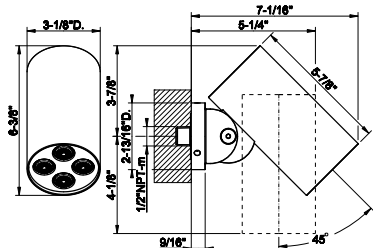

57265

WATERFALL

57267

MULTIFUNCTION

57269

57261

Wall-mounted adjustable showerhead .

- Multi-spray function
- 1/2" connections
- Projection from the wall 7-1/16"
- Max flow rate 1.75 GPM