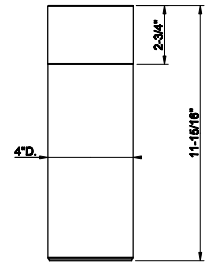

68315

Vase TRAME 4" diameter, 11-15/16" H

707	Black Metal Br. PVD	2.149
726	Warm Bronze Br. PVD	2.149