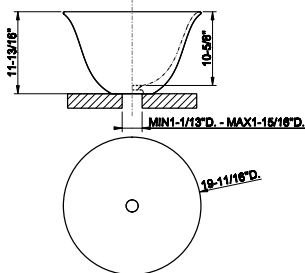

39133

Counter washbasin in White Gres without overflow waste
• 11-13/16" HIGH X 19-11/16" DIAMETER
• Drain sold separately - see 29048
• Please contact Gessi North America for freight terms

519	Gres	1.010

39134

Counter washbasin in Black Gres without overflow waste
• 11-13/16" HIGH X 19-11/16" DIAMETER
• Drain sold separately - see 29048
• Please contact Gessi North America for freight terms

519	Gres	1.010

39135

Counter washbasin in Bright Platinum Gres without overflow waste
• 11-13/16" HIGH X 19-11/16" DIAMETER
• Drain sold separately - see 29048
• Please contact Gessi North America for freight terms

519	Gres	2.210

29048

1 1/4" push drain with or without overflow feature

031	Chrome	231	708	Copper Brushed PVD	432
278	Glossy Coral	432	707	Black Metal Br. PVD	432
273	Matte Greige	313	735	Warm Bronze PVD	366
275	Matte Cipria	313	726	Warm Bronze Br. PVD	410
276	Matte Agave	313	710	Brass PVD	366
277	Glossy Ocra	432	727	Brass Brushed PVD	432
149	Finox Brushed Nickel	347	246	Gold PVD	504
187	Aged Bronze	432	147	Chrome Brushed	329
713	Antique Brass	432	720	Nickel PVD	406
030	Copper PVD	406	299	Matte Black	313
706	Black Metal PVD	406	845	Dark Bronze	432