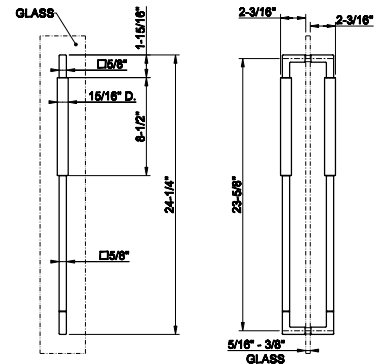

67537

1. 24" Double handle. Vertical/horizontal installation. RIGATO
2. For 5/16" to 3/8" (8-10mm) glass
   - 24-1/4"L x 2-3/16"D each
   - 23-5/8" center-to-center
   - For back-to-back installation

031 Chrome	1.217	726 Warm Bronze Br. PVD	1.923
149 Finox Brushed Nickel	1.643	710 Brass PVD	1.801
187 Aged Bronze	1.923	727 Brass Brushed PVD	1.923
713 Antique Brass	1.923	246 Gold PVD	2.045
030 Copper PVD	1.801	147 Chrome Brushed	1.643
706 Black Metal PVD	1.801	720 Nickel PVD	1.801
708 Copper Brushed PVD	1.923	716 Gold Brushed PVD	2.045
707 Black Metal Br. PVD	1.923	299 Matte Black	1.643
735 Warm Bronze PVD	1.801	845 Dark Bronze	1.923