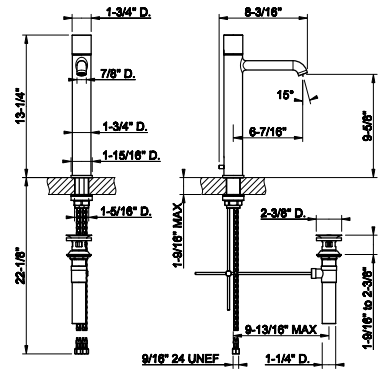

70503

Tall single lever washbasin mixer with pop-up assembly. RIGATO

- Spout projection 6-7/16"
- Height 13-1/4"
- 1-1/4" D. pop-up drain and flexible hoses with 9/16" – 24UNEF connections
- Max flow rate 1.2 GPM

031 Chrome	1.148	726 Warm Bronze Br. PVD	1.815
149 Finox Brushed Nickel	1.550	710 Brass PVD	1.700
706 Black Metal PVD	1.700	727 Brass Brushed PVD	1.815
708 Copper Brushed PVD	1.815	299 Matte Black	1.550
707 Black Metal Br. PVD	1.815	845 Dark Bronze	1.815
735 Warm Bronze PVD	1.700