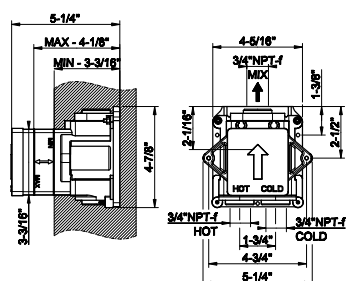

39681+39666

39681

In-wall thermostatic rough valve for individual mixer

- High capacity
- 3/4" connections
- Vertical/Horizontal application
- Anti-scalding

031 Chrome	1.016