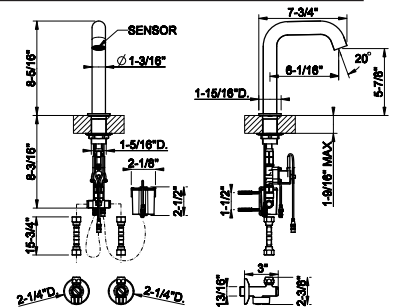

239 Steel Brushed	2.914
708 Copper Brushed PVD	4.313
707 Black Metal Br. PVD	4.313
726 Warm Bronze Br. PVD	4.313
727 Brass Brushed PVD	4.313
299 Matte Black	3.934