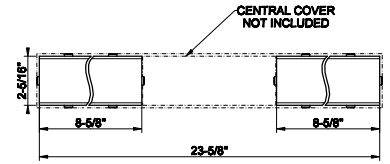

67054

TRIM PARTS ONLY 24" linear drain insert to be combined with cover art. 67066, 67566, or 67666 purchased separately

- Compatible with INFINITY DRAIN FCB 65, FF 65, FCS 65 series linear drain channel (to be purchased separately)
- FCB 6524 SS: For use with Traditional Waterproofing: PVC, Vinyl, Lead, Hot Mop, Copper or Fiberglass
- FC 6524 SS: For use with Liquid/Fabric Waterproofing
- FCS 6524: For use with Schluter®-Kerdi Waterproofing
- 24"L x 2-5/16"W x 1"H

031 Chrome	998710	Brass PVD	1.478
239 Steel Brushed	998727	Brass Brushed PVD	1.478
030 Copper PVD	1.478246	Gold PVD	1.677
706 Black Metal PVD	1.478147	Chrome Brushed	1.348
708 Copper Brushed PVD	1.478720	Nickel PVD	1.478
707 Black Metal Br. PVD	1.478716	Gold Brushed PVD	1.677
735 Warm Bronze PVD	1.478299	Matte Black	1.348
726 Warm Bronze Br. PVD	1.478		

67056

TRIM PARTS ONLY 32" linear drain insert to be combined with cover art. 67066, 67566, or 67666 purchased separately

- Compatible with INFINITY DRAIN FCB 65, FF 65, FCS 65 series linear drain channel (to be purchased separately)
- FCB 6532 SS: For use with Traditional Waterproofing: PVC, Vinyl, Lead, Hot Mop, Copper or Fiberglass
- FC 6532 SS: For use with Liquid/Fabric Waterproofing
- FCS 6532: For use with Schluter®-Kerdi Waterproofing
- 32"L x 2-5/16"W x 1"H