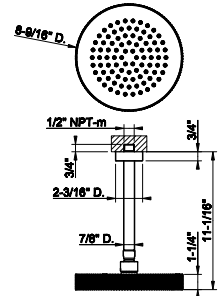

031 Chrome	2.054	707 Black Metal Br. PVD	3.245
149 Finox Brushed Nickel	2.772	735 Warm Bronze PVD	3.039
187 Aged Bronze	3.245	726 Warm Bronze Br. PVD	3.245
713 Antique Brass	3.245	710 Brass PVD	3.039
030 Copper PVD	3.039	727 Brass Brushed PVD	3.245
706 Black Metal PVD	3.039	720 Nickel PVD	3.039
708 Copper Brushed PVD	3.245	299 Matte Black	2.772