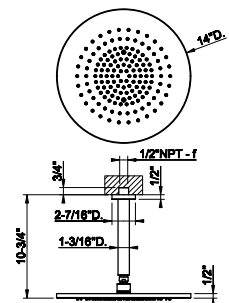

38763

1. Wall-mounted adjustable shower head with arm
2. 1/2" connections
   - Projection from wall to center 9-11/16"
   - Total projection 10-5/8"
   - Max flow rate 1.75 GPM

031	Chrome	538
149	Finox Brushed Nickel	727
299	Matte Black	727

38765

1. Wall-mounted adjustable multi-function shower head with arm
2. 1/2" connections
   - Projection from wall to center 9-1/2"
   - Total projection 10-5/16"
   - Max flow rate 1.75 GPM

031	Chrome	645
149	Finox Brushed Nickel	871
299	Matte Black	871

58152

1. Ceiling-mounted adjustable shower head with arm.
2. 1/2" connections.
   - Projection from ceiling 10-3/8"
   - Max flow rate 1.75 GPM

031	Chrome	1.427	735	Warm Bronze PVD	2.111
149	Finox Brushed Nickel	1.926	726	Warm Bronze Br. PVD	2.253
187	Aged Bronze	2.253	710	Brass PVD	2.111
713	Antique Brass	2.253	727	Brass Brushed PVD	2.253
030	Copper PVD	2.111	246	Gold PVD	2.396
706	Black Metal PVD	2.111	720	Nickel PVD	2.111
708	Copper Brushed PVD	2.253	299	Matte Black	1.926
707	Black Metal Br. PVD	2.253	845	Dark Bronze	2.253

58252

1. Ceiling-mounted adjustable shower head with arm.
2. 1/2" connections.
   - Projection from ceiling 10-7/16"
   - Max flow rate 1.75 GPM

031	Chrome	2.379	735	Warm Bronze PVD	3.520
149	Finox Brushed Nickel	3.212	726	Warm Bronze Br. PVD	3.759
187	Aged Bronze	3.759	710	Brass PVD	3.520
713	Antique Brass	3.759	727	Brass Brushed PVD	3.759
030	Copper PVD	3.520	246	Gold PVD	3.997
706	Black Metal PVD	3.520	720	Nickel PVD	3.520
708	Copper Brushed PVD	3.759	299	Matte Black	3.212
707	Black Metal Br. PVD	3.759	845	Dark Bronze	3.759

54152

1. Ceiling-mounted adjustable shower head with arm
2. 1/2" connections
   - Projection from ceiling 10-3/4"
   - Max flow rate 1.75 GPM

239	Steel Brushed	2.740
708	Copper Brushed PVD	4.056
707	Black Metal Br. PVD	4.056
726	Warm Bronze Br. PVD	4.056
727	Brass Brushed PVD	4.056
299	Matte Black	3.700