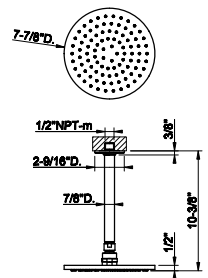

58152

1. Ceiling-mounted adjustable shower head with arm.
2. 1/2" connections.
   - Projection from ceiling 10-3/8"
   - Max flow rate 1.75 GPM

031 Chrome	1.427	735 Warm Bronze PVD	2.111
149 Finox Brushed Nickel	1.926	726 Warm Bronze Br. PVD	2.253
187 Aged Bronze	2.253	710 Brass PVD	2.111
713 Antique Brass	2.253	727 Brass Brushed PVD	2.253
030 Copper PVD	2.111	246 Gold PVD	2.396
706 Black Metal PVD	2.111	720 Nickel PVD	2.111
708 Copper Brushed PVD	2.253	299 Matte Black	1.926
707 Black Metal Br. PVD	2.253	845 Dark Bronze	2.253