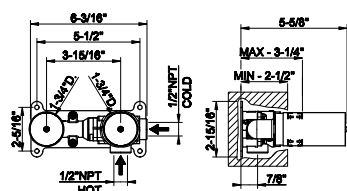

54197+70188

54197

Wall-mounted washbasin mixer rough valve
• Drain not included - See DRAINS section

239 Steel Brushed	703