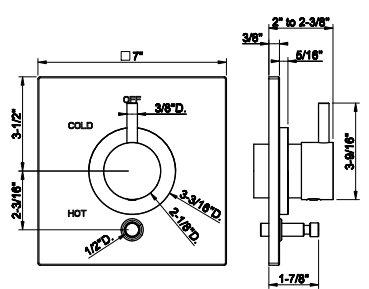

66156

Wall-mounted adjustable shower head with arm.
 • 1/2" connections.
 • Projection from wall to center 9-7/16"
 • Total projection 11-1/16"
 • Max flow rate 1.75 GPM

031 Chrome	1.351	735 Warm Bronze PVD	2.000
149 Finox Brushed Nickel	1.824	726 Warm Bronze Br. PVD	2.135
187 Aged Bronze	2.135	710 Brass PVD	2.000
713 Antique Brass	2.135	727 Brass Brushed PVD	2.135
030 Copper PVD	2.000	246 Gold PVD	2.270
706 Black Metal PVD	2.000	720 Nickel PVD	2.000
708 Copper Brushed PVD	2.135	299 Matte Black	1.824
707 Black Metal Br. PVD	2.135	845 Dark Bronze	2.135