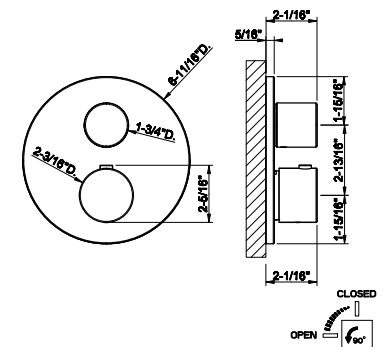

031	Chrome	1.290	707	Black Metal Br. PVD	2.039
149	Finox Brushed Nickel	1.742	735	Warm Bronze PVD	1.910
187	Aged Bronze	2.039	726	Warm Bronze Br. PVD	2.039
713	Antique Brass	2.039	710	Brass PVD	1.910
030	Copper PVD	1.910	727	Brass Brushed PVD	2.039
706	Black Metal PVD	1.910	720	Nickel PVD	1.910
708	Copper Brushed PVD	2.039	299	Matte Black	1.742