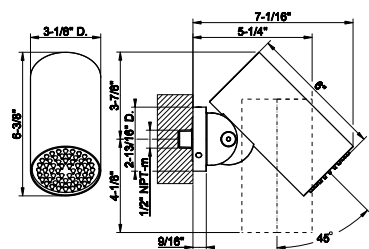

57213

Wall-mounted adjustable showerhead INTRECCIO.

- Rain function
- 1/2" connections
- Projection from the wall 7-1/16"
- Max flow rate 1.75 GPM

239 Steel Brushed	2.173
708 Copper Brushed PVD	3.216
707 Black Metal Br. PVD	3.216
726 Warm Bronze Br. PVD	3.216
727 Brass Brushed PVD	3.216
299 Matte Black	2.934