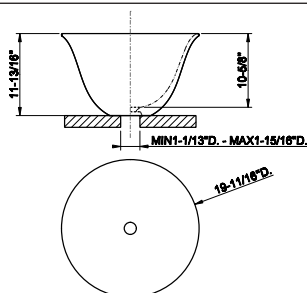

39133

Counter washbasin in White Gres without overflow waste
• 11-13/16" HIGH X 19-11/16" DIAMETER
• Drain sold separately - see 29048
• Please contact Gessi North America for freight terms

519	Gres	1.010