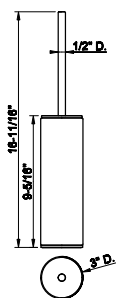

54744
Standing brush holder, black

239	Steel Brushed	611
708	Copper Brushed PVD	904
707	Black Metal Br. PVD	904
726	Warm Bronze Br. PVD	904
727	Brass Brushed PVD	904
299	Matte Black	826