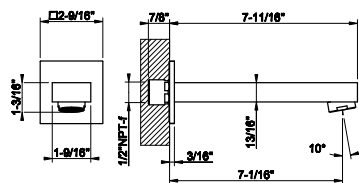

73103

Wall-mounted bath spout only

- Connection 1/2" NPT-F
- Spout projection 7-11/16"
- Requires mixer control
- Flow rate 6,2 GPM at 60 PSI

031 Chrome	644	735 Warm Bronze PVD	950
149 Finox Brushed Nickel	867	726 Warm Bronze Br. PVD	1.015
187 Aged Bronze	1.015	710 Brass PVD	950
713 Antique Brass	1.015	727 Brass Brushed PVD	1.015
030 Copper PVD	950	720 Nickel PVD	950
706 Black Metal PVD	950	299 Matte Black	867
708 Copper Brushed PVD	1.015	845 Dark Bronze	1.015
707 Black Metal Br. PVD	1.015