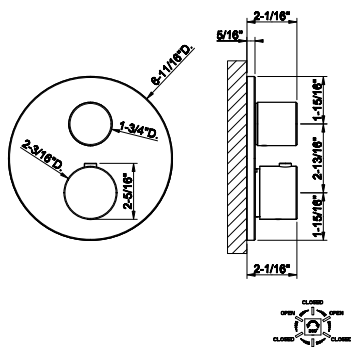

63143

TRIM PARTS ONLY External parts for 3-way diverter thermostatic and volume control RIGATO.

- Single backplate
- 1/2" connections
- Vertical application
- Anti-scalding
- Requires in-wall rough valve 09279