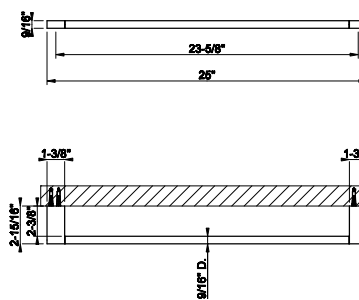

66504
24" Towel rail

031 Chrome	513	726 Warm Bronze Br. PVD	811
149 Finox Brushed Nickel	694	710 Brass PVD	761
187 Aged Bronze	811	727 Brass Brushed PVD	811
713 Antique Brass	811	246 Gold PVD	863
030 Copper PVD	761	720 Nickel PVD	761
706 Black Metal PVD	761	279 Matte White	694
708 Copper Brushed PVD	811	299 Matte Black	694
707 Black Metal Br. PVD	811	845 Dark Bronze	811
735 Warm Bronze PVD	761		

HABITO