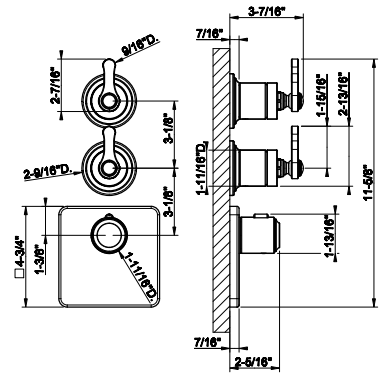

031	Chrome	2.358	707	Black Metal Br. PVD	3.726
149	Finox Brushed Nickel	3.184	735	Warm Bronze PVD	3.490
187	Aged Bronze	3.726	726	Warm Bronze Br. PVD	3.726
713	Antique Brass	3.490	710	Brass PVD	3.490
030	Copper PVD	3.490	727	Brass Brushed PVD	3.726
706	Black Metal PVD	3.490	720	Nickel PVD	3.490
708	Copper Brushed PVD	3.726	299	Matte Black	3.184

39695

In-wall thermostatic rough valve with 3 volume controls

- High capacity
- 3/4" connections
- Vertical/Horizontal application
- Anti-scalding

031	Chrome	1.910