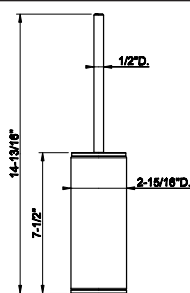

58543
Standing brush holder, white

031 Chrome	737 735	Warm Bronze PVD	1.092
149 Finox Brushed Nickel	995 726	Warm Bronze Br. PVD	1.165
187 Aged Bronze	1.165 710	Brass PVD	1.092
713 Antique Brass	1.165 727	Brass Brushed PVD	1.165
030 Copper PVD	1.092 246	Gold PVD	1.238
706 Black Metal PVD	1.092 720	Nickel PVD	1.092
708 Copper Brushed PVD	1.165 299	Matte Black	995
707 Black Metal Br. PVD	1.165 845	Dark Bronze	1.165