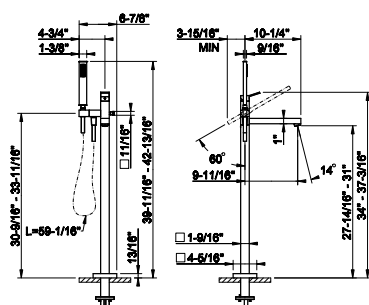

48189

Floor-mounted tub filler in-floor rough valve

031	Chrome	736			

53129

TRIM PARTS ONLY Floor-mounted tub filler

- Handshower
- 59" flex hose
- Diverter
- Spout projection 9-11/16"
- Requires in-floor rough valve 48189
- Hand shower max flow rate 1.75 GPM
- Spout: mixed flow rate 6 GPM at 60 PSI

031	Chrome	3.812	720	Nickel PVD	5.642
149	Finox Brushed Nickel	5.146	299	Matte Black	5.146
030	Copper PVD	5.642			
706	Black Metal PVD	5.642			
708	Copper Brushed PVD	6.022			
707	Black Metal Br. PVD	6.022