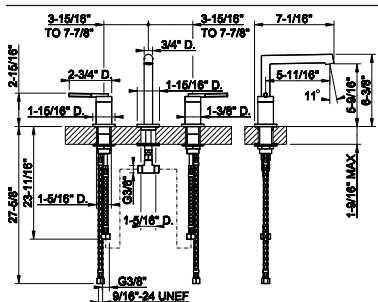

031 Chrome	1.193	707 Black Metal Br. PVD	1.888
149 Finox Brushed Nickel	1.614	735 Warm Bronze PVD	1.768
187 Aged Bronze	1.888	726 Warm Bronze Br. PVD	1.888
713 Antique Brass	1.888	710 Brass PVD	1.768
030 Copper PVD	1.768	727 Brass Brushed PVD	1.888
706 Black Metal PVD	1.768	720 Nickel PVD	1.768
708 Copper Brushed PVD	1.888	299 Matte Black	1.614

63551

Widespread washbasin mixer without pop-up assembly

- Spout projection 5-11/16"
- Height 6-3/8"
- Drain not included - See DRAINS section
- Max flow rate 1.2 GPM
- ADA compliant