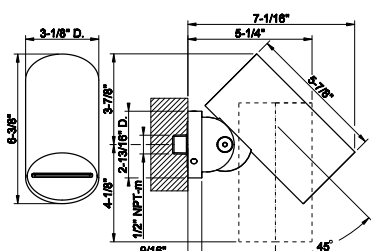

57207

Wall-mounted adjustable showerhead FLESSA.

- Waterfall function
- 1/2" connections
- Projection from the wall 7-1/16"
- Max flow rate 1.75 GPM

239	Steel Brushed	1.940
708	Copper Brushed PVD	2.871
707	Black Metal Br. PVD	2.871
726	Warm Bronze Br. PVD	2.871
727	Brass Brushed PVD	2.871
299	Matte Black	2.620