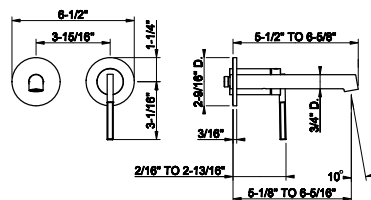

63581

TRIMS PARTS ONLY wall-mounted washbasin mixer trim, without waste

- Separate backplate
- Spout projection 5-1/8" - 6-5/16"
- Drain not included - See DRAINS section
- Requires in-wall rough valve 63397
- Max flow rate 1.2 GPM
- ADA Compliant