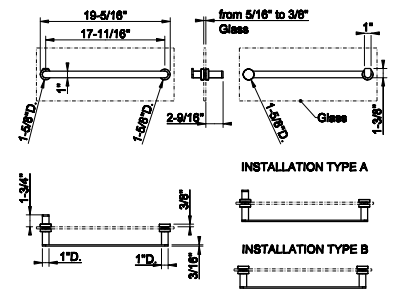

38918

18" towel rail for glass fixing

031 Chrome	506
149 Finox Brushed Nickel	683
299 Matte Black	683