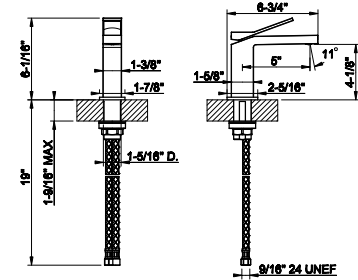

53002

Single lever washbasin mixer without pop-up assembly

- Spout projection 5"
- Height 6-1/16"
- Drain not included - See DRAINS section
- Max flow rate 1.2 GPM
- ADA compliant

031 Chrome	930	720 Nickel PVD	1.375
149 Finox Brushed Nickel	1.255	299 Matte Black	1.255
030 Copper PVD	1.375		
706 Black Metal PVD	1.375		
708 Copper Brushed PVD	1.469		
707 Black Metal Br. PVD	1.469