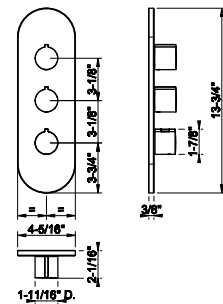

39752

TRIM PARTS ONLY External parts for thermostatic with 2 volume controls

- Single backplate
- High Capacity
- 3/4" connections
- Vertical/horizontal application
- Anti-scalding
- Requires in-wall rough valve 39693

031 Chrome	1.910	710 Brass PVD	2.827
149 Finox Brushed Nickel	2.579	727 Brass Brushed PVD	3.018
187 Aged Bronze	3.018	123 Copper GHRC	2.292
713 Antique Brass	3.018	124 Black Metal GHRC	2.292
030 Copper PVD	2.827	125 Copper Brushed GHRC	2.484
706 Black Metal PVD	2.827	126 Black Metal Br. GHRC	2.484
708 Copper Brushed PVD	3.018	720 Nickel PVD	2.827
707 Black Metal Br. PVD	3.018	279 Matte White	2.579
735 Warm Bronze PVD	2.827	299 Matte Black	2.579
726 Warm Bronze Br. PVD	3.018