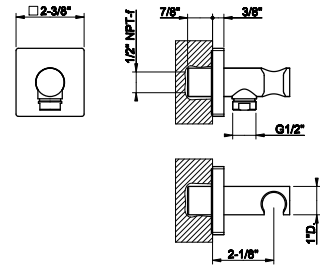

59161

Wall elbow with built in water intake and fixed hook
• 1/2" connection

031 Chrome	288726	Warm Bronze Br. PVD	455
149 Finox Brushed Nickel	389710	Brass PVD	427
030 Copper PVD	427727	Brass Brushed PVD	455
706 Black Metal PVD	427720	Nickel PVD	427
708 Copper Brushed PVD	455279	Matte White	389
707 Black Metal Br. PVD	455299	Matte Black	389
735 Warm Bronze PVD	427