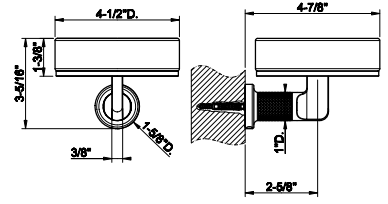

58501

Wall-mounted soap dish, white

031 Chrome	543 735	Warm Bronze PVD	804
149 Finox Brushed Nickel	733 726	Warm Bronze Br. PVD	857
187 Aged Bronze	857 710	Brass PVD	804
713 Antique Brass	857 727	Brass Brushed PVD	857
030 Copper PVD	804 246	Gold PVD	912
706 Black Metal PVD	804 720	Nickel PVD	804
708 Copper Brushed PVD	857 299	Matte Black	733
707 Black Metal Br. PVD	857 845	Dark Bronze	857