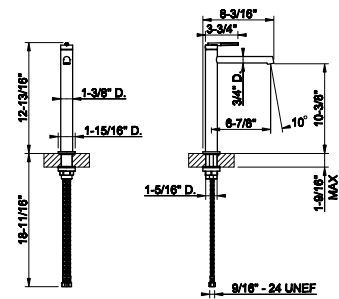

031 Chrome	988	707 Black Metal Br. PVD	1.563
149 Finox Brushed Nickel	1.334	735 Warm Bronze PVD	1.463
187 Aged Bronze	1.563	726 Warm Bronze Br. PVD	1.563
713 Antique Brass	1.563	710 Brass PVD	1.463
030 Copper PVD	1.463	727 Brass Brushed PVD	1.563
706 Black Metal PVD	1.463	720 Nickel PVD	1.463
708 Copper Brushed PVD	1.563	299 Matte Black	1.334