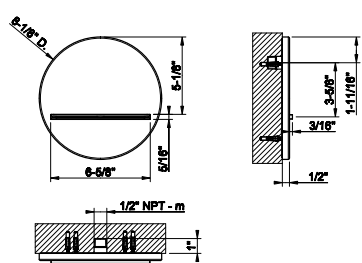

65295

Wall-fixing cascade spout

- 1/2" connections
- Flow rate 4.8 GPM at 60 PSI