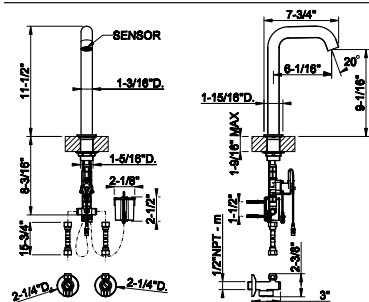

54280

Electronic basin mixer with temperature and water flow rate adjustment through under-basin control. MECCANICA

- 1/2" connections
- Spout projection 6-1/16"
- Height 11-1/2"
- Drain not included - See DRAINS section
- Max flow rate 1.2 GPM - 0.2 GPC
- 10 sec flow cycle
- Sensor imbedded in the spout
- ADA compliant

239 Steel Brushed	2.960
708 Copper Brushed PVD	4.382
707 Black Metal Br. PVD	4.382
726 Warm Bronze Br. PVD	4.382
727 Brass Brushed PVD	4.382
299 Matte Black	3.997