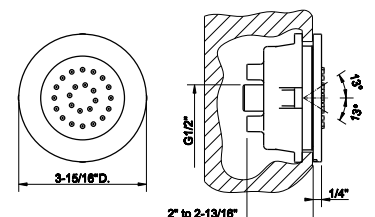

32982

TRIM PARTS ONLY Round in-wall pivotable body spray

- 1/2" connections
- Requires in-wall rough valve 32985
- Max flow rate 1 GPM at 60 PSI

031 Chrome	672	726 Warm Bronze Br. PVD	1.063
149 Finox Brushed Nickel	908	710 Brass PVD	995
187 Aged Bronze	1.063	727 Brass Brushed PVD	1.063
713 Antique Brass	1.063	246 Gold PVD	1.130
030 Copper PVD	995	147 Chrome Brushed	908
706 Black Metal PVD	995	720 Nickel PVD	995
708 Copper Brushed PVD	1.063	279 Matte White	908
707 Black Metal Br. PVD	1.063	299 Matte Black	908
735 Warm Bronze PVD	995