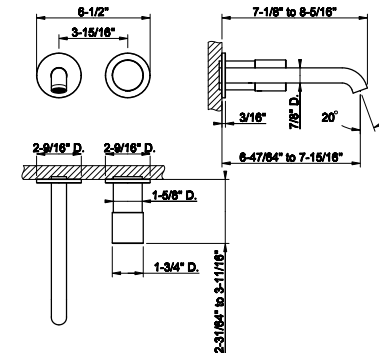

- Spout projection 6-47/64" to 7-15/16"
- Drain not included - See DRAINS section
- Requires in-wall rough valve 54197
- Max flow rate 1.2 GPM
- ADA compliant

031 Chrome	768	726 Warm Bronze Br. PVD	1.213
149 Finox Brushed Nickel	1.037	710 Brass PVD	1.137
706 Black Metal PVD	1.137	727 Brass Brushed PVD	1.213
708 Copper Brushed PVD	1.213	299 Matte Black	1.037
707 Black Metal Br. PVD	1.213	845 Dark Bronze	1.213
735 Warm Bronze PVD	1.137		