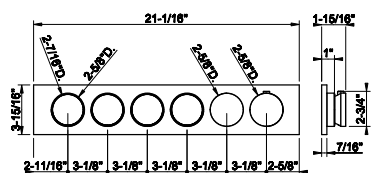

63015+66226