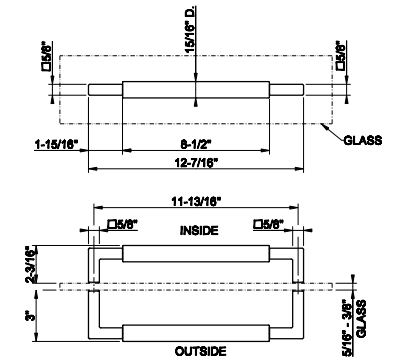

031 Chrome	957 726	Warm Bronze Br. PVD	1.512
149 Finox Brushed Nickel	1.293 710	Brass PVD	1.417
187 Aged Bronze	1.512 727	Brass Brushed PVD	1.512
713 Antique Brass	1.512 246	Gold PVD	1.608
030 Copper PVD	1.417 147	Chrome Brushed	1.293
706 Black Metal PVD	1.417 720	Nickel PVD	1.417
708 Copper Brushed PVD	1.512 716	Gold Brushed PVD	1.608
707 Black Metal Br. PVD	1.512 299	Matte Black	1.293
735 Warm Bronze PVD	1.417 845	Dark Bronze	1.512

67644

1. 18" Handle and towel rail DIAMANTATO
2. For 5/16" to 3/8" (8-10mm) glass
   - Towel rail 18-3/8"L x 3"D
   - Interior handle 18-3/8"L x 2-3/16"D
   - 17-11/16" center-to-center
   - For horizontal installation