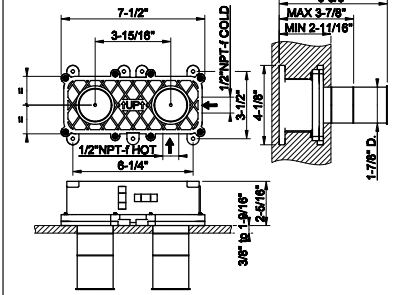

63397+73588