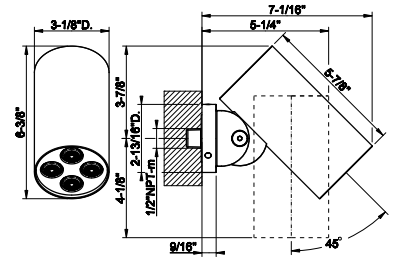

57243

Wall-mounted adjustable showerhead TRAME

- Rain function
- 1/2" connections
- Projection from the wall 7-1/16"
- Max flow rate 1.75 GPM

239 Steel Brushed	2.173
708 Copper Brushed PVD	3.216
707 Black Metal Br. PVD	3.216
726 Warm Bronze Br. PVD	3.216
727 Brass Brushed PVD	3.216