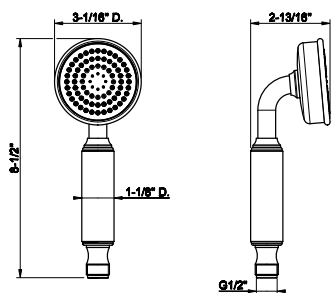

65154

Handshower
• Max flow rate 1.75 GPM

031 Chrome	712	707 Black Metal Br. PVD	1.125
149 Finox Brushed Nickel	959	735 Warm Bronze PVD	1.053
187 Aged Bronze	1.125	726 Warm Bronze Br. PVD	1.125
713 Antique Brass	1.125	710 Brass PVD	1.053
030 Copper PVD	1.053	727 Brass Brushed PVD	1.125
706 Black Metal PVD	1.053	720 Nickel PVD	1.053
708 Copper Brushed PVD	1.125	299 Matte Black	959

01637

59" flex hose

031 Chrome	116	726 Warm Bronze Br. PVD	186
149 Finox Brushed Nickel	150	710 Brass PVD	176
187 Aged Bronze	186	727 Brass Brushed PVD	186
713 Antique Brass	186	246 Gold PVD	197
030 Copper PVD	176	720 Nickel PVD	176
706 Black Metal PVD	176	279 Matte White	150
708 Copper Brushed PVD	186	299 Matte Black	150
707 Black Metal Br. PVD	186	845 Dark Bronze	186
735 Warm Bronze PVD	176		

SP02148

Metal flexible hose, 59" length, 1/2" connector.

031 Chrome	166	735 Warm Bronze PVD	264
149 Finox Brushed Nickel	225	726 Warm Bronze Br. PVD	278
187 Aged Bronze	278	710 Brass PVD	264
713 Antique Brass	278	727 Brass Brushed PVD	278
030 Copper PVD	264	246 Gold PVD	296
706 Black Metal PVD	264	720 Nickel PVD	264
708 Copper Brushed PVD	278	299 Matte Black	225
707 Black Metal Br. PVD	278	845 Dark Bronze	269