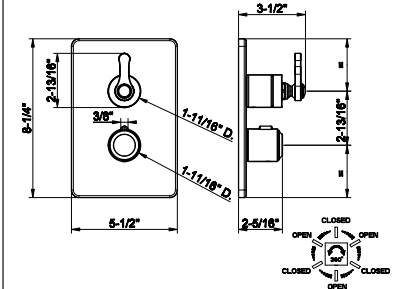

031	Chrome	1.918	707	Black Metal Br. PVD	3.028
149	Finox Brushed Nickel	2.588	735	Warm Bronze PVD	2.837
187	Aged Bronze	3.028	726	Warm Bronze Br. PVD	3.028
713	Antique Brass	3.028	710	Brass PVD	2.837
030	Copper PVD	2.837	727	Brass Brushed PVD	3.028
706	Black Metal PVD	2.837	720	Nickel PVD	2.837
708	Copper Brushed PVD	3.028	299	Matte Black	2.588