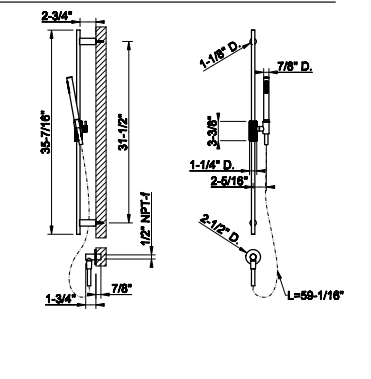

63482

Handshower and adjustable sliding rail set. DIAMANTATO

- Adjustable bar
- Adjustable hook
- 59" Flex hose
- Wall elbow
- Max flow rate 1.75 GPM.

031 Chrome	1.440	735 Warm Bronze PVD	2.130
149 Finox Brushed Nickel	1.944	726 Warm Bronze Br. PVD	2.275
187 Aged Bronze	2.275	710 Brass PVD	2.130
713 Antique Brass	2.275	727 Brass Brushed PVD	2.275
030 Copper PVD	2.130	720 Nickel PVD	2.130
706 Black Metal PVD	2.130	299 Matte Black	1.944
708 Copper Brushed PVD	2.275	845 Dark Bronze	2.275
707 Black Metal Br. PVD	2.275