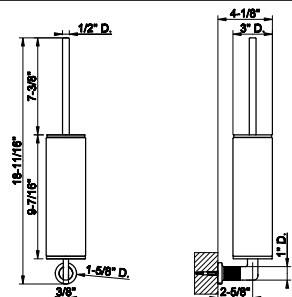

58520

Wall-mounted brush holder, black

031 Chrome	923	735 Warm Bronze PVD	1.366
149 Finox Brushed Nickel	1.246	726 Warm Bronze Br. PVD	1.457
187 Aged Bronze	1.457	710 Brass PVD	1.366
713 Antique Brass	1.457	727 Brass Brushed PVD	1.457
030 Copper PVD	1.366	246 Gold PVD	1.550
706 Black Metal PVD	1.366	720 Nickel PVD	1.366
708 Copper Brushed PVD	1.457	299 Matte Black	1.246
707 Black Metal Br. PVD	1.457	845 Dark Bronze	1.457

58525

Standing soap holder, white

031 Chrome	340	735 Warm Bronze PVD	504
149 Finox Brushed Nickel	459	726 Warm Bronze Br. PVD	537
187 Aged Bronze	537	710 Brass PVD	504
713 Antique Brass	537	727 Brass Brushed PVD	537
030 Copper PVD	504	246 Gold PVD	572
706 Black Metal PVD	504	720 Nickel PVD	504
708 Copper Brushed PVD	537	299 Matte Black	459
707 Black Metal Br. PVD	537	845 Dark Bronze	537

58526

Standing soap holder, black

031 Chrome	340	735 Warm Bronze PVD	504
149 Finox Brushed Nickel	459	726 Warm Bronze Br. PVD	537
187 Aged Bronze	537	710 Brass PVD	504
713 Antique Brass	537	727 Brass Brushed PVD	537
030 Copper PVD	504	246 Gold PVD	572
706 Black Metal PVD	504	720 Nickel PVD	504
708 Copper Brushed PVD	537	299 Matte Black	459
707 Black Metal Br. PVD	537	845 Dark Bronze	537