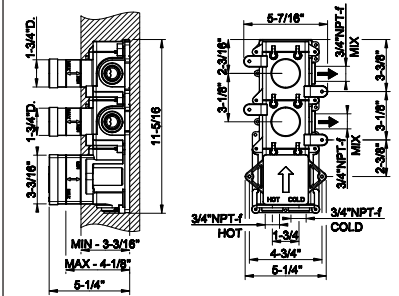

39693+39644