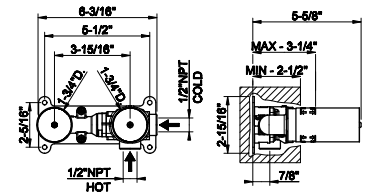

54197+54086