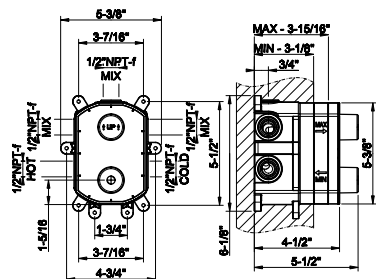

09279+63135

09279

In-wall thermostatic rough valve for 1/2/3-way diverter function

- 1/2" connections
- Vertical application
- Anti-scalding
- Non-Shared function

031 Chrome	762