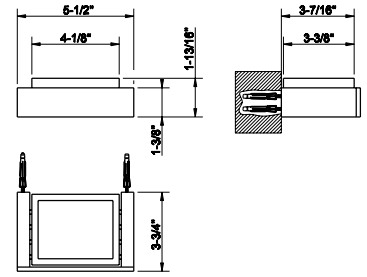

20801

Wall-mounted soap dish, white

031 Chrome	576	707 Black Metal Br. PVD	911
149 Finox Brushed Nickel	778	735 Warm Bronze PVD	853
187 Aged Bronze	911	726 Warm Bronze Br. PVD	911
713 Antique Brass	911	710 Brass PVD	853
030 Copper PVD	853	727 Brass Brushed PVD	911
706 Black Metal PVD	853	720 Nickel PVD	853
708 Copper Brushed PVD	911	099 Black XL	778