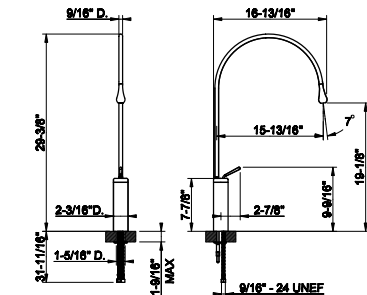

031	Chrome	1.597	299	Matte Black	2.157
123	Copper GHRC	1.917			
124	Black Metal GHRC	1.917			
125	Copper Brushed GHRC	2.077			
126	Black Metal Br. GHRC	2.077			
279	Matte White	2.157