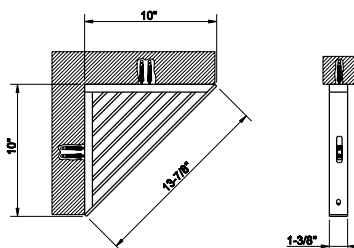

20861

Corner shelf

031 Chrome	832	707 Black Metal Br. PVD	1.315
149 Finox Brushed Nickel	1.124	735 Warm Bronze PVD	1.232
187 Aged Bronze	1.315	726 Warm Bronze Br. PVD	1.315
713 Antique Brass	1.315	710 Brass PVD	1.232
030 Copper PVD	1.232	727 Brass Brushed PVD	1.315
706 Black Metal PVD	1.232	720 Nickel PVD	1.232
708 Copper Brushed PVD	1.315	099 Black XL	1.124