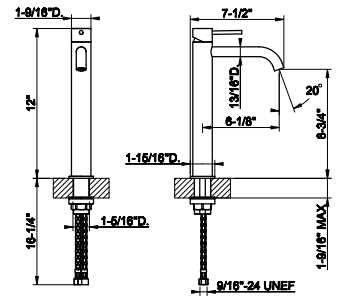

54012

Widespread washbasin mixer without pop-up assembly

- Spout projection 6-1/8"
- Height 8-1/16"
- 1/2" connections
- Drain not included - See DRAINS section
- Max flow rate 1.2 GPM
- ADA compliant
- Handle kit

239	Steel Brushed	1.590
708	Copper Brushed PVD	2.353
707	Black Metal Br. PVD	2.353
726	Warm Bronze Br. PVD	2.353
727	Brass Brushed PVD	2.353
299	Matte Black	2.147