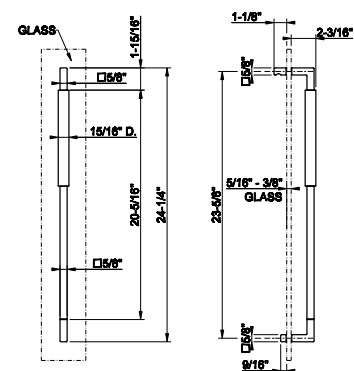

67627

24" Handle. Vertical/horizontal installation. DIAMANTATO

- For 5/16" to 3/8" (8-10mm) glass
- 24-1/4"L x 2-3/16"D
- 23-5/8" center-to-center
- With interior finger pull, 1-1/8"L

031 Chrome	739 726 Warm Bronze Br. PVD	1.169
149 Finox Brushed Nickel	998 710 Brass PVD	1.094
187 Aged Bronze	1.169 727 Brass Brushed PVD	1.169
713 Antique Brass	1.169 246 Gold PVD	1.242
030 Copper PVD	1.094 147 Chrome Brushed	998
706 Black Metal PVD	1.094 720 Nickel PVD	1.094
708 Copper Brushed PVD	1.169 716 Gold Brushed PVD	1.242
707 Black Metal Br. PVD	1.169 299 Matte Black	998
735 Warm Bronze PVD	1.094 845 Dark Bronze	1.169