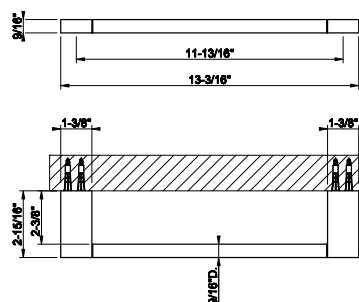

66500
12" Towel rail

031 Chrome	452	726 Warm Bronze Br. PVD	715
149 Finox Brushed Nickel	611	710 Brass PVD	670
187 Aged Bronze	715	727 Brass Brushed PVD	715
713 Antique Brass	715	246 Gold PVD	761
030 Copper PVD	670	720 Nickel PVD	670
706 Black Metal PVD	670	279 Matte White	611
708 Copper Brushed PVD	715	299 Matte Black	611
707 Black Metal Br. PVD	715	845 Dark Bronze	715
735 Warm Bronze PVD	670