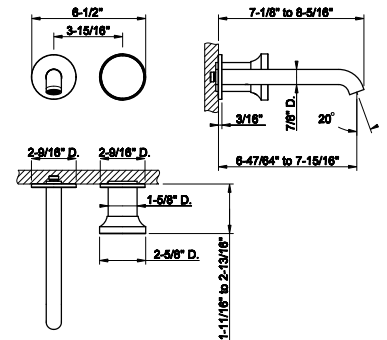

66088

TRIM PARTS ONLY Wall-mounted washbasin mixer trim

- Spout projection 6-47/64" - "7-15/16"
- Drain not included - See DRAINS section
- Requires in-wall rough valve 54197
- Max flow rate 1.2 GPM
- ADA compliant. Can be combined with the insert 66600 and 66602 of the desired finish.

031	Chrome	768	708	Copper Brushed PVD	1.213
278	Glossy Coral	1.213	707	Black Metal Br. PVD	1.213
277	Glossy Odra	1.213	726	Warm Bronze Br. PVD	1.213
276	Matte Agave	1.037	727	Brass Brushed PVD	1.213
275	Matte Cipria	1.037	720	Nickel PVD	1.137
273	Matte Greige	1.037	299	Matte Black	1.037
149	Finox Brushed Nickel	1.037	845	Dark Bronze	1.213
706	Black Metal PVD	1.137