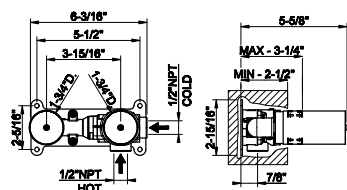

54197

Wall-mounted washbasin mixer rough valve
• Drain not included - See DRAINS section

239 Steel Brushed	703