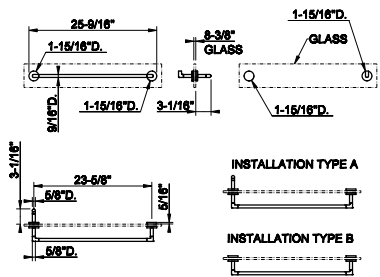

63928

Towel rail for glass fixing - 24" length

031 Chrome	929	707 Black Metal Br. PVD	1.469
149 Finox Brushed Nickel	1.254	735 Warm Bronze PVD	1.376
187 Aged Bronze	1.469	726 Warm Bronze Br. PVD	1.469
713 Antique Brass	1.469	710 Brass PVD	1.376
030 Copper PVD	1.376	727 Brass Brushed PVD	1.469
706 Black Metal PVD	1.376	720 Nickel PVD	1.376
708 Copper Brushed PVD	1.469	299 Matte Black	1.254