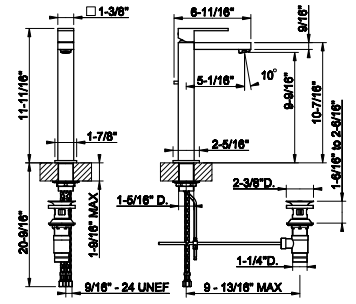

031	Chrome	1.144	720	Nickel PVD	1.693
149	Finox Brushed Nickel	1.545	299	Matte Black	1.545
030	Copper PVD	1.693			
706	Black Metal PVD	1.693			
708	Copper Brushed PVD	1.807			
707	Black Metal Br. PVD	1.807