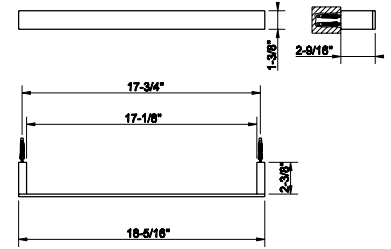

20900

18" towel bar

031 Chrome	545707	Black Metal Br. PVD	862
149 Finox Brushed Nickel	736735	Warm Bronze PVD	807
187 Aged Bronze	862726	Warm Bronze Br. PVD	862
713 Antique Brass	862710	Brass PVD	807
030 Copper PVD	807727	Brass Brushed PVD	862
706 Black Metal PVD	807720	Nickel PVD	807
708 Copper Brushed PVD	862099	Black XL	736