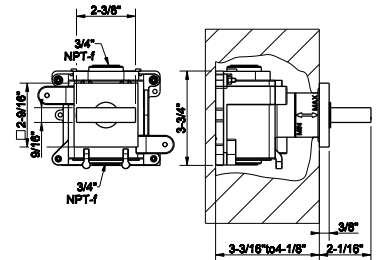

33095

Wall-fixing headshower.

- 1/2" connections
- Projection from the wall to center 15-1/2"
- Total projection 21-5/8"
- Max flow rate 1.75 GPM

238 Mirror Steel	4.160	720 Nickel PVD	6.157
239 Steel Brushed	4.160	299 Matte Black	5.616
030 Copper PVD	6.157		
706 Black Metal PVD	6.157		
708 Copper Brushed PVD	6.573		
707 Black Metal Br. PVD	6.573		