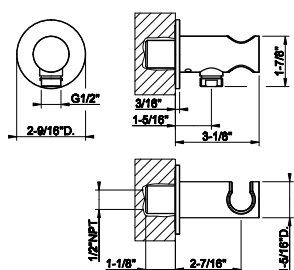

54161

Wall elbow with backplate
• 1/2" connections
• Fixed hook

239 Steel Brushed	371
708 Copper Brushed PVD	550
707 Black Metal Br. PVD	550
726 Warm Bronze Br. PVD	550
727 Brass Brushed PVD	550
299 Matte Black	502