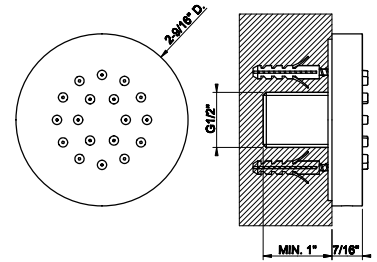

32971

Round body spray

- 1/2" connections
- Max flow rate 1 GPM at 60 PSI

031 Chrome	480	726 Warm Bronze Br. PVD	759
149 Finox Brushed Nickel	648	710 Brass PVD	730
187 Aged Bronze	759	727 Brass Brushed PVD	759
713 Antique Brass	759	246 Gold PVD	807
030 Copper PVD	711	147 Chrome Brushed	666
706 Black Metal PVD	711	720 Nickel PVD	711
708 Copper Brushed PVD	759	279 Matte White	648
707 Black Metal Br. PVD	759	299 Matte Black	648
735 Warm Bronze PVD	730