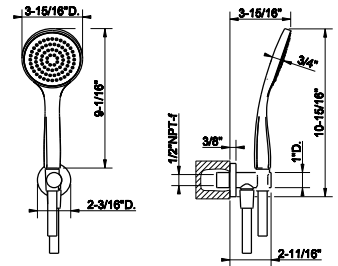

71442

Handshower and adjustable sliding rail set

- Dual fuction handshower
- Adjustable bar
- Adjustable hook
- 59" Flex hose
- Wall elbow
- Max flow rate 1.75 GPM

031 Chrome	717
149 Finox Brushed Nickel	969
299 Matte Black	969

39323

Handshower set

- Fixed hook.
- Wall elbow
- 59" flex hose
- Max flow rate 1.75 GPM

031 Chrome	640
149 Finox Brushed Nickel	865
299 Matte Black	865

14372

Handshower

- Max flow rate 1.75 GPM

031 Chrome	116	735 Warm Bronze PVD	322
149 Finox Brushed Nickel	275	726 Warm Bronze Br. PVD	342
187 Aged Bronze	342	710 Brass PVD	322
713 Antique Brass	342	727 Brass Brushed PVD	342
030 Copper PVD	322	246 Gold PVD	363
706 Black Metal PVD	322	720 Nickel PVD	322
708 Copper Brushed PVD	342	279 Matte White	275
707 Black Metal Br. PVD	342	299 Matte Black	195

47254

Handshower

- Max flow rate 1.75 GPM

031 Chrome	206	726 Warm Bronze Br. PVD	334
149 Finox Brushed Nickel	269	710 Brass PVD	315
030 Copper PVD	315	727 Brass Brushed PVD	334
706 Black Metal PVD	315	720 Nickel PVD	315
708 Copper Brushed PVD	334	279 Matte White	269
707 Black Metal Br. PVD	334	299 Matte Black	269
735 Warm Bronze PVD	315		

39361

Wall elbow with built in water intake and fixed hook

- 1/2" connection

031 Chrome	257
149 Finox Brushed Nickel	347
299 Matte Black	347