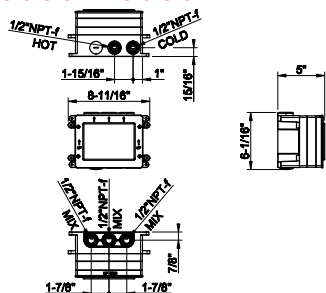

63001+63002

63001

In-wall thermostatic rough valve for 1/2/3- way diverter function .

- 1/2"connections
- Anti-scalding
- Please consult rough valvedimensions - this unit will NOT fit in a standard 4" wall