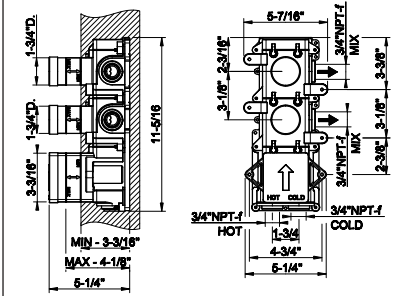

39693+39752

39693+39644