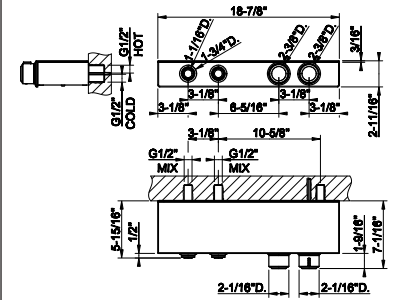

63021

In-wall thermostatic rough valve for shelf mixer for two simultaneous functions.

- High capacity
- 1/2"connections Outlet
- 3/4" connections Inlet
- Anti-scalding

031 Chrome	838

65252

TRIM PARTS ONLY External parts for thermostatic shelf mixer for two simultaneous functions, with push-button on/off controls. Shelf made of black frosted safety glass.

- Single backplate
- High capacity
- 1/2"connections Outlet
- 3/4" connections Inlet
- Anti-scalding
- Requires in-wall rough valve 63021

031 Chrome	4.312	735 Warm Bronze PVD	6.380
149 Finox Brushed Nickel	5.818	726 Warm Bronze Br. PVD	6.812
187 Aged Bronze	6.812	710 Brass PVD	6.380
713 Antique Brass	6.812	727 Brass Brushed PVD	6.812
030 Copper PVD	6.380	246 Gold PVD	7.245
706 Black Metal PVD	6.380	720 Nickel PVD	6.380
708 Copper Brushed PVD	6.812	299 Matte Black	5.818
707 Black Metal Br. PVD	6.812		

63021+65252