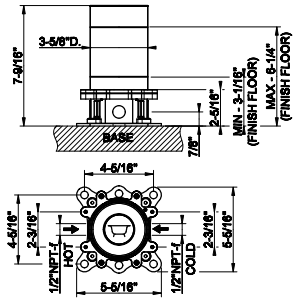

48189+70028