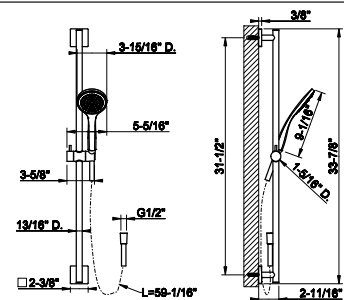

59245

Handshower and adjustable sliding rail set

- Adjustable bar
- Adjustable hook
- 59" Flex hose
- Requires wall elbow 59169
- Max flow rate 1.75 GPM

031 Chrome	609	726 Warm Bronze Br. PVD	962
149 Finox Brushed Nickel	822	710 Brass PVD	900
030 Copper PVD	900	727 Brass Brushed PVD	962
706 Black Metal PVD	900	720 Nickel PVD	900
708 Copper Brushed PVD	962	279 Matte White	822
707 Black Metal Br. PVD	962	299 Matte Black	822
735 Warm Bronze PVD	900