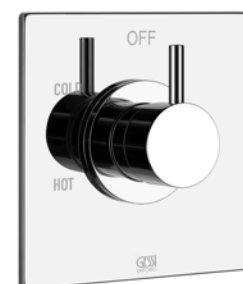

29673

TRIM PARTS ONLY External parts for single exit pressure balance

- Single backplate
- 1/2" connections
- Requires in-wall rough valve 09272
- ADA compliant

031 Chrome	545
149 Finox Brushed Nickel	736
299 Matte Black	736