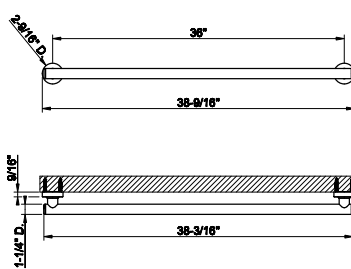

58430

Safety grip-handle for bathtub and shower enclosure
• 24" length

031 Chrome	1.710	735 Warm Bronze PVD	2.531
149 Finox Brushed Nickel	2.309	726 Warm Bronze Br. PVD	2.702
187 Aged Bronze	2.702	710 Brass PVD	2.531
713 Antique Brass	2.702	727 Brass Brushed PVD	2.702
030 Copper PVD	2.531	246 Gold PVD	2.873
706 Black Metal PVD	2.531	720 Nickel PVD	2.531
708 Copper Brushed PVD	2.702	299 Matte Black	2.309
707 Black Metal Br. PVD	2.702