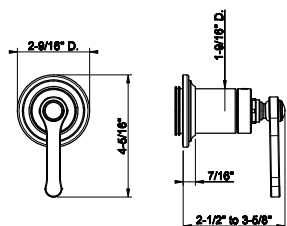

65109

TRIM PARTS ONLY Wall-mounted washbasin mixer control

- 1/2" connections
- Drain not included - See DRAINS section
- Requires in-wall rough valve 63412
- ADA compliant

031 Chrome	604	707 Black Metal Br. PVD	951
149 Finox Brushed Nickel	812	735 Warm Bronze PVD	890
187 Aged Bronze	951	726 Warm Bronze Br. PVD	951
713 Antique Brass	951	710 Brass PVD	890
030 Copper PVD	890	727 Brass Brushed PVD	951
706 Black Metal PVD	890	720 Nickel PVD	890
708 Copper Brushed PVD	951	299 Matte Black	812