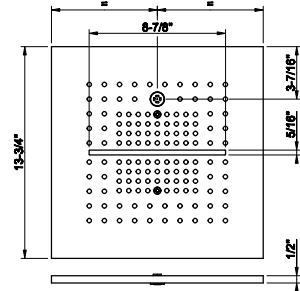

57807+57875