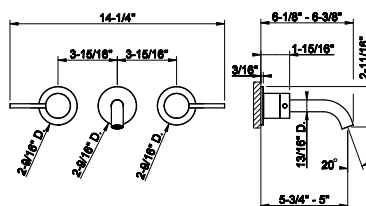

54092

TRIM PARTS ONLY Wall-mounted washbasin mixer trim
• Spout projection 5-3/4" - 5"
• Drain not included - See DRAINS section
• Requires in-wall rough valve 48089
• Max flow rate 1.2 GPM
• ADA compliant
• Handle kit

239 Steel Brushed	1.278
708 Copper Brushed PVD	1.892
707 Black Metal Br. PVD	1.892
726 Warm Bronze Br. PVD	1.892
727 Brass Brushed PVD	1.892
299 Matte Black	1.726