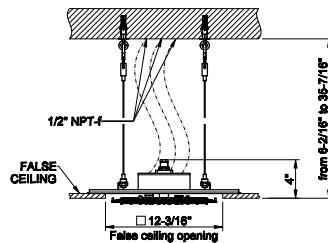

57807+57875