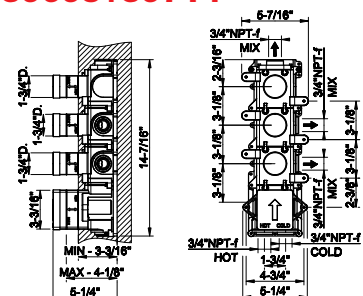

39695+39714

39695

In-wall thermostatic rough valve with 3 volume controls

- High capacity
- 3/4" connections
- Vertical/Horizontal application
- Anti-scalding