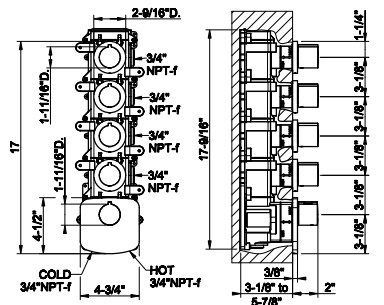

39650

TRIM PARTS ONLY External parts for thermostatic with 4 volume controls

- Separate backplate
- High Capacity
- 3/4" connections
- Vertical/horizontal application
- Anti-scalding
- Requires in-wall rough valve 39699

031	Chrome	2.460	710	Brass PVD	4.679
149	Finox Brushed Nickel	4.269	727	Brass Brushed PVD	4.995
187	Aged Bronze	4.995	123	Copper GHRC	3.794
713	Antique Brass	4.995	124	Black Metal GHRC	3.794
030	Copper PVD	4.679	125	Copper Brushed GHRC	4.110
706	Black Metal PVD	4.679	126	Black Metal Br. GHRC	4.110
708	Copper Brushed PVD	4.995	720	Nickel PVD	4.679
707	Black Metal Br. PVD	4.995	279	Matte White	4.269
735	Warm Bronze PVD	4.679	299	Matte Black	4.269
726	Warm Bronze Br. PVD	4.995