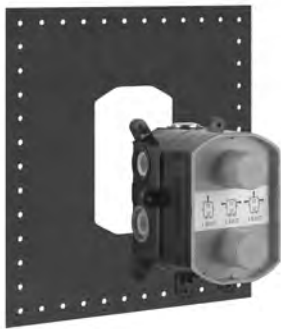

73533

TRIM PARTS ONLY External parts for thermostatic with single volume control. RIGATO

- Single backplate
- Vertical application
- Requires in-wall rough valve 09279

031 Chrome	1.552	735 Warm Bronze PVD	2.297
149 Finox Brushed Nickel	2.095	726 Warm Bronze Br. PVD	2.454
187 Aged Bronze	2.454	710 Brass PVD	2.297
713 Antique Brass	2.454	727 Brass Brushed PVD	2.454
030 Copper PVD	2.297	720 Nickel PVD	2.297
706 Black Metal PVD	2.297	299 Matte Black	2.095
708 Copper Brushed PVD	2.454	845 Dark Bronze	2.454
707 Black Metal Br. PVD	2.454