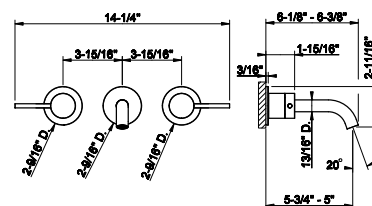

54292

TRIM PARTS ONLY Wall-mounted washbasin mixer trim
• Spout projection 5-3/4" - 5"
• Drain not included - See DRAINS section
• Requires in-wall rough valve 48089
• Max flow rate 1.2 GPM
• ADA compliant
• Handle kit

239 Steel Brushed	1.438
708 Copper Brushed PVD	2.128
707 Black Metal Br. PVD	2.128
726 Warm Bronze Br. PVD	2.128
727 Brass Brushed PVD	2.128
299 Matte Black	1.942