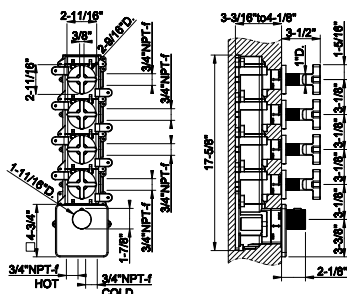

58348

TRIM PARTS ONLY External parts for thermostatic with 4 volume controls

- Separate backplate
- High capacity
- 3/4" connections
- Vertical/Horizontal application
- Anti-scalding
- Requires in-wall rough valve 39699

031 Chrome	2.640	735 Warm Bronze PVD	5.077
149 Finox Brushed Nickel	4.631	726 Warm Bronze Br. PVD	5.419
187 Aged Bronze	5.419	710 Brass PVD	5.077
713 Antique Brass	5.419	727 Brass Brushed PVD	5.419
030 Copper PVD	5.077	246 Gold PVD	5.764
706 Black Metal PVD	5.077	720 Nickel PVD	5.077
708 Copper Brushed PVD	5.419	299 Matte Black	4.631
707 Black Metal Br. PVD	5.419	845 Dark Bronze	5.419