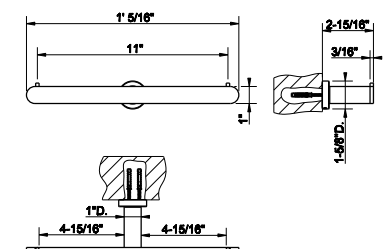

38915

Wall-mounted double tissue holder

031	Chrome	271
149	Finox Brushed Nickel	366
299	Matte Black	366