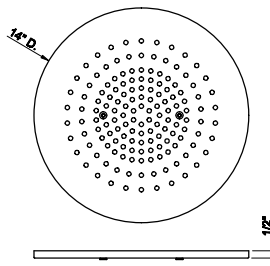

57803+57018

57803

Shower system for ceiling installation

- Ø14"
- RAINFALL function
- 1/2" connections
- Max Flow rate 1.75 GPM with R5404 reducer (to be purchased separately)
- To be complemented by cover 57018

238 Mirror Steel 2.790

57018

Cover for Ø14" shower system

238 Mirror Steel	1.224	735 Warm Bronze PVD	3.031
239 Steel Brushed	1.224	726 Warm Bronze Br. PVD	3.236
187 Aged Bronze	3.236	710 Brass PVD	3.031
713 Antique Brass	3.236	727 Brass Brushed PVD	3.236
030 Copper PVD	3.031	246 Gold PVD	3.442
706 Black Metal PVD	3.031	720 Nickel PVD	3.031
708 Copper Brushed PVD	3.236	299 Matte Black	1.652
707 Black Metal Br. PVD	3.236