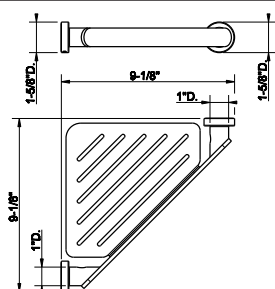

38861
Corner shelf

031	Chrome	672
149	Finox Brushed Nickel	908
299	Matte Black	908