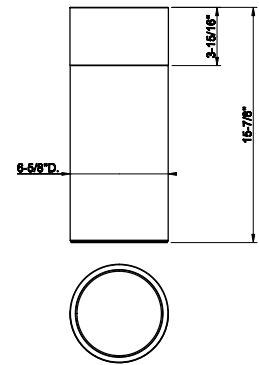

707 Black Metal Br. PVD	6.999
726 Warm Bronze Br. PVD	6.999

68125

Vase INTRECCIO 6-5/8" diameter, 19-13/16"H

707 Black Metal Br. PVD	7.595
726 Warm Bronze Br. PVD	7.595

68215

Vase MECCANICA 4" diameter, 11-15/16"H