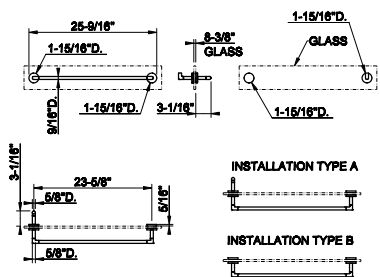

63828

Towel rail for glass fixing - 24" length

031 Chrome	929	707 Black Metal Br. PVD	1.469
149 Finox Brushed Nickel	1.254	735 Warm Bronze PVD	1.376
187 Aged Bronze	1.469	726 Warm Bronze Br. PVD	1.469
713 Antique Brass	1.469	710 Brass PVD	1.376
030 Copper PVD	1.376	727 Brass Brushed PVD	1.469
706 Black Metal PVD	1.376	720 Nickel PVD	1.376
708 Copper Brushed PVD	1.469	299 Matte Black	1.254