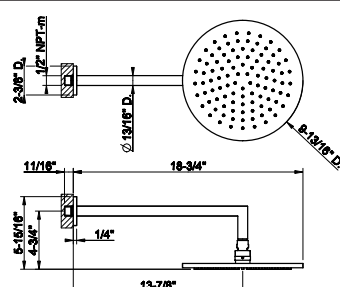

59148

Wall-mounted adjustable shower head with arm.

- 1/2" connections.
- Projection from wall to center 15-1/2"
- Total projection 20-3/8"
- Max flow rate 1.75 GPM

031 Chrome	1.022	726 Warm Bronze Br. PVD	1.613
149 Finox Brushed Nickel	1.378	710 Brass PVD	1.511
030 Copper PVD	1.511	727 Brass Brushed PVD	1.613
706 Black Metal PVD	1.511	720 Nickel PVD	1.511
708 Copper Brushed PVD	1.613	279 Matte White	1.378
707 Black Metal Br. PVD	1.613	299 Matte Black	1.378
735 Warm Bronze PVD	1.511		

39349

Wall-mounted adjustable shower head with arm.

- 1/2" connections
- Projection from wall to center 13-15/16"
- Total projection 19-13/16"
- Diameter 11-13/16"
- Max flow rate 1.75 GPM

238 Mirror Steel	1.578
239 Steel Brushed	1.578

47284

Wall-mounted adjustable shower head with arm.

- 1/2" connections
- Projection from wall to center 13-15/16"
- Total projection 17-7/8"
- Diameter 7-7/8"
- Max flow rate 1.75 GPM

031 Chrome	763
149 Finox Brushed Nickel	1.030
299 Matte Black	1.030

63348

Wall-mounted adjustable shower head with arm.

- 1/2" connections.
- Projection from wall to center 13-7/8"
- Total projection 18-3/4"
- Max flow rate 1.75 GPM

031 Chrome	945	707 Black Metal Br. PVD	1.491
149 Finox Brushed Nickel	1.274	735 Warm Bronze PVD	1.395
187 Aged Bronze	1.491	726 Warm Bronze Br. PVD	1.491
713 Antique Brass	1.491	710 Brass PVD	1.395
030 Copper PVD	1.395	727 Brass Brushed PVD	1.491
706 Black Metal PVD	1.395	720 Nickel PVD	1.395
708 Copper Brushed PVD	1.491	299 Matte Black	1.274

58185

Wall-mounted adjustable shower head with arm.

- 1/2" connections.
- Projection from wall to center 15-1/2"
- Total projection 19-3/4"
- Max flow rate 1.75 GPM