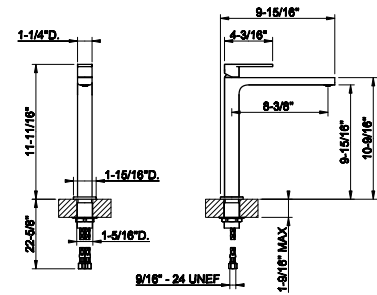

39201

Single lever washbasin mixer with pop-up assembly

- Spout projection 5"
- Height 5-3/16"
- 1-1/4" D. pop-up drain and flexible hoses with 9/16" – 24 UNEF connections
- Max flow rate 1.2 GPM
- ADA compliant

031	Chrome	633
149	Finox Brushed Nickel	855
299	Matte Black	855

39209

Tall single lever washbasin mixer without pop-up assembly

- Spout projection 8-3/8"
- Height 11-11/16"
- Drain not included - See DRAINS section
- Max flow rate 1.2 GPM
- ADA compliant

031	Chrome	889
149	Finox Brushed Nickel	1.200
299	Matte Black	1.200

39213

Widespread washbasin mixer with pop-up assembly

- Spout projection 5"
- Height 3-1/2"
- 1-1/4" D. pop-up drain and flexible hoses with 9/16" – 24UNEF connections
- Max flow rate 1.2 GPM
- ADA compliant

031	Chrome	1.016
149	Finox Brushed Nickel	1.372
299	Matte Black	1.372

39215

Widespread washbasin mixer without pop-up assembly

- Spout projection 5"
- Height 3-1/2"
- Drain not included - See DRAINS section
- Max flow rate 1.2 GPM
- ADA compliant

031	Chrome	988
149	Finox Brushed Nickel	1.334
299	Matte Black	1.334

39212

Widespread washbasin mixer with pop-up assembly

- Spout projection 5"
- Height 4-5/8"
- 1-1/4" D. pop-up drain and flexible hoses with 9/16" – 24 UNEF connections
- Max flow rate 1.2 GPM
- ADA compliant

031	Chrome	1.016
149	Finox Brushed Nickel	1.372
299	Matte Black	1.372