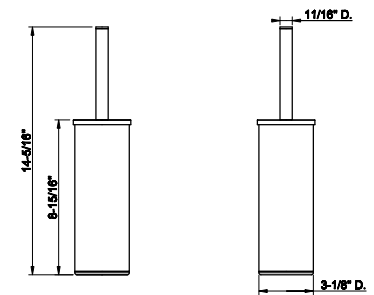

59543

Standing toilet brush holder

031 Chrome	474	726 Warm Bronze Br. PVD	750
149 Finox Brushed Nickel	642	710 Brass PVD	703
030 Copper PVD	703	727 Brass Brushed PVD	750
706 Black Metal PVD	703	720 Nickel PVD	703
708 Copper Brushed PVD	750	279 Matte White	642
707 Black Metal Br. PVD	750	299 Matte Black	642
735 Warm Bronze PVD	703